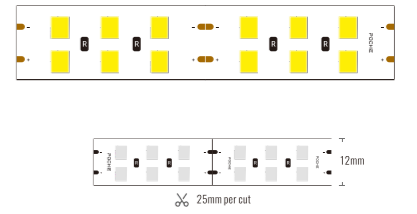

ArchitecturalINDOOR