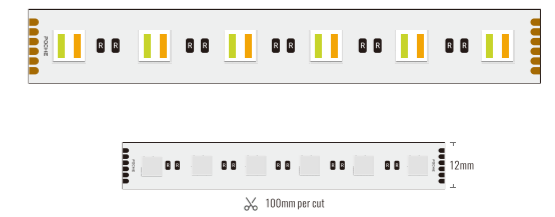

ArchitecturalINDOOR

Light Source	Power	Lumens Efficiency	System Lumens	CCT	Code
SMD LED	10W/M	56Lm/W	562lm	● 2700K	604912.L.P.I
SMD LED	10W/M	60Lm/W	600lm	● 3000K	604913.L.P.I
SMD LED	10W/M	64Lm/W	638lm	○ 4000K	604914.L.P.I
SMD LED	10W/M	66Lm/W	662lm	○ 5000K	604916.L.P.I

Length: L(1-5m/roll)2-10m/roll)

Power Supply: P(1-On/Off)

IP Rating: I(1-IP20 2-IP44 3-IP65 4-IP67 5-IP68)

Protection Rating:

Tunable RGB Color

- CODE: SKRLS00871:
- CODE: SKRLS00872:
- CODE: SKRLS00873:
- CODE: SKRLS00874:
- CODE: SCUPL01320: