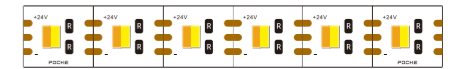

ArchitecturalINDOOR

6039

Strip Light LED. Ambience/Dotless

STRIPEseries

1 LED PER CUT

Light Source	Power	Lumens Efficiency	System Lumens	CCT	Code
SMD LED	10W/M	101Lm/W	1012lm	● 2700K	60381A.L.5.I
SMD LED	10W/M	|	|	|	
SMD LED	10W/M	|	|	|	
SMD LED	10W/M	119Lm/W	1192lm	○ 6000K	

Length: L(1-5m/roll)I2-10m/roll)

Power Supply: P(1-Zigbee Smart)

IP Rating: I(1-IP20 2-IP44 3-IP65 4-IP67 5-IP68)

Protection Rating: