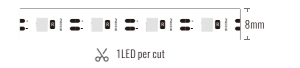

ArchitecturalINDOOR

Light Source	Power	Lumens Efficiency	System Lumens	CCT	Code
SMD LED	10.5W/M	75Lm/W	787lm	● 2700K	603112.L.P.I
SMD LED	10.5W/M	80Lm/W	840lm	● 3000K	603113.L.P.I
SMD LED	10.5W/M	85Lm/W	893lm	○ 4000K	603114.L.P.I
SMD LED	10.5W/M	88Lm/W	927lm	○ 5000K	603116.L.P.I

Length: L(1-5m/roll|2-10m/roll)

Power Supply: P(1-On/Off 2-Phase Dim 3-DALI Dim 4-0-10V Dim 5-Zigbee Smart)

IP Rating: I(1-IP20 2-IP44 3-IP65 4-IP67 5-IP68)

Protection Rating: