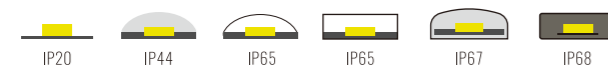

Light Source	Power	Lumens Efficiency	System Lumens	CCT	Code
SMD LED	8W/M	20Lm/W	157lm	RGB	60461B.L.P.I

Length: L(1-5m/roll|2-10m/roll)

Power Supply: P(1-On/Off)

IP Rating: I(1-IP20 2-IP44 3-IP65 4-IP67 5-IP68)

Protection Rating: