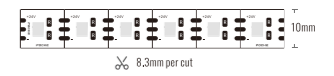

ArchitecturalINDOOR

6039

Strip Light LED. Ambience/Dotless

STRIPEseries

1 LED PER CUT

Light Source	Power	Lumens Efficiency	System Lumens	CCT	Code
SMD LED	10W/M	101Lm/W	1012lm	● 2700K	60381A.L.5.I
SMD LED	10W/M	|	|	|	
SMD LED	10W/M	|	|	|	
SMD LED	10W/M	119Lm/W	1192lm	○ 6000K	

Length: L(1-5m/roll)I2-10m/roll)

Power Supply: P(1-Zigbee Smart)

IP Rating: I(1-IP20 2-IP44 3-IP65 4-IP67 5-IP68)

Protection Rating: