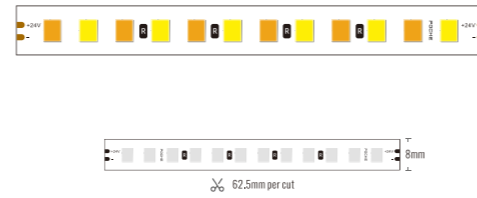

6034

Strip Light LED. Ambience/Dotless

STRIPEseries

ArchitecturalINDOOR