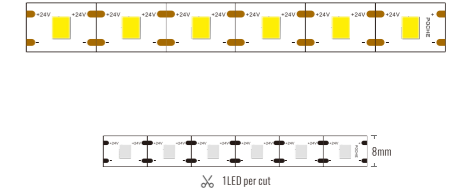

6037

Strip Light LED. Ambience/Dotless

STRIPEseries

ArchitecturalINDOOR

20M DROPLESS

Light Source	Power	Lumens Efficiency	System Lumens	CCT	Code
SMD LED	6.5W/M	108Lm/W	700lm	● 2700K	603712.L.P.I
SMD LED	6.5W/M	115Lm/W	748lm	● 3000K	603713.L.P.I
SMD LED	6.5W/M	122Lm/W	795lm	○ 4000K	603714.L.P.I
SMD LED	6.5W/M	127Lm/W	825lm	○ 5000K	603716.L.P.I

Length: L(1-5m/roll)2-10m/roll)

Power Supply: P(1-On/Off 2-Phase Dim 3-DALI Dim 4-0-10V Dim 5-Zigbee Smart)

IP Rating: I(1-IP20 2-IP44 3-IP65 4-IP67 5-IP68)

Protection Rating: