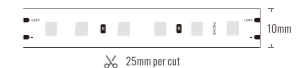

6041

Strip Light LED. Ambience/Dotless

STRIPESeries

20M DROPLESS

Light Source	Power	Lumens Efficiency	System Lumens	CCT	Code
SMD LED	9W/M	98Lm/W	885lm	● 2700K	604112.L.P.I
SMD LED	9W/M	105Lm/W	945lm	● 3000K	604113.L.P.I
SMD LED	9W/M	112Lm/W	1005lm	○ 4000K	604114.L.P.I
SMD LED	9W/M	116Lm/W	1043lm	○ 5000K	604116.L.P.I

Length: L(1-5m/roll)2-10m/roll)

Power Supply: P(1-On/Off 2-Phase Dim 3-DALI Dim 4-0-10V Dim 5-Zigbee Smart)

IP Rating: I(1-IP20 2-IP44 3-IP65 4-IP67 5-IP68)

Protection Rating: