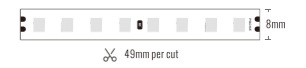

ArchitecturalINDOOR