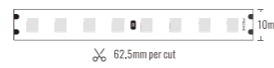

6050

Strip Light LED. Ambience/Dotless

STRIPEseries

HIGH LUMEN EFFICIENCY

ArchitecturalINDOOR