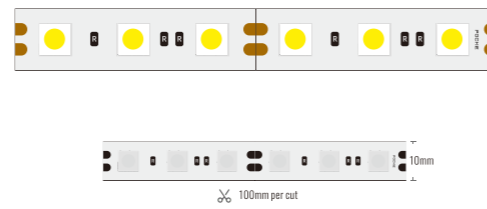

6048

Strip Light LED. Ambience/Dotless

STRIPEseries

ArchitecturalINDOOR