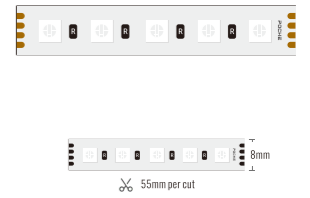

ArchitecturalINDOOR

Light Source	Power	Lumens Efficiency	System Lumens	CCT	Code
SMD LED	11.5W/M	15Lm/W	172lm	● RGB	60451B.L.P.I

Length: L(1-5m/roll|2-10m/roll)

Power Supply: P(1-On/Off)

IP Rating: I(1-IP20 2-IP44 3-IP65 4-IP67 5-IP68)

Protection Rating: