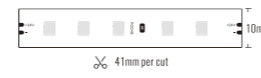

6032

Strip Light LED. Ambience/Dotless

STRIPEseries

20M DROPLESS

ArchitecturalINDOOR

Light Source	Power	Lumens Efficiency	System Lumens	CCT	Code
SMD LED	7.5W/M	83Lm/W	625lm	● 2700K	603212.L.P.I
SMD LED	7.5W/M	89Lm/W	668lm	● 3000K	603213.L.P.I
SMD LED	7.5W/M	95Lm/W	710lm	○ 4000K	603214.L.P.I
SMD LED	7.5W/M	98Lm/W	737lm	○ 5000K	603216.L.P.I

Length: L(1-5m/roll|2-10m/roll)

Power Supply: P(1-On/Off 2-Phase Dim 3-DALI Dim 4-0-10V Dim 5-Zigbee Smart)

IP Rating: I(1-IP20 2-IP44 3-IP65 4-IP67 5-IP68)

Protection Rating: