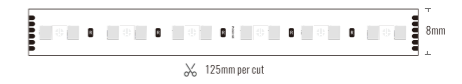

ArchitecturalINDOOR