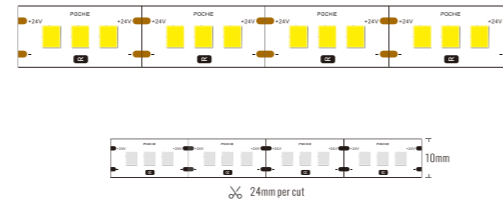

6042

Strip Light LED. Ambience/Dotless

STRIPseries

ArchitecturalINDOOR

Light Source	Power	Lumens Efficiency	System Lumens	CCT	Code
SMD LED	18W/M	87Lm/W	1569lm	● 2700K	604212.L.P.I
SMD LED	18W/M	93Lm/W	1674lm	● 3000K	604213.L.P.I
SMD LED	18W/M	99Lm/W	1779lm	○ 4000K	604214.L.P.I
SMD LED	18W/M	103Lm/W	1848lm	○ 5000K	604216.L.P.I

Length: L(1-5m/roll) 2-10m/roll

Power Supply: P(1-On/Off 2-Phase Dim 3-DALI Dim 4-0-10V Dim 5-Zigbee Smart)

IP Rating: I(1-IP20 2-IP44 3-IP65 4-IP67 5-IP68)

Protection Rating:

CODE: SKRLS00861:

CODE: SKRLS00862:

CODE: SKRLS00862:

CODE: SKRLS00862:

CODE: SLRKLO1261:

CODE: SCUPL01315:

6043

Strip Light LED. Ambience/Dotless

STRIPseries