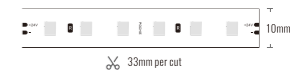

ArchitecturalINDOOR

Light Source	Power	Lumens Efficiency	System Lumens	CCT	Code
SMD LED	16W/M	94Lm/W	1499lm	● 2700K	603312.L.P.I
SMD LED	16W/M	100Lm/W	1600lm	● 3000K	603313.L.P.I
SMD LED	16W/M	106Lm/W	1701lm	○ 4000K	603314.L.P.I
SMD LED	16W/M	110Lm/W	1766lm	○ 5000K	603316.L.P.I

Length: L(1-5m/roll|2-10m/roll)

Power Supply: P(1-On/Off 2-Phase Dim 3-DALI Dim 4-0-10V Dim 5-Zigbee Smart)

IP Rating: I(1-IP20 2-IP44 3-IP65 4-IP67 5-IP68)

Protection Rating: