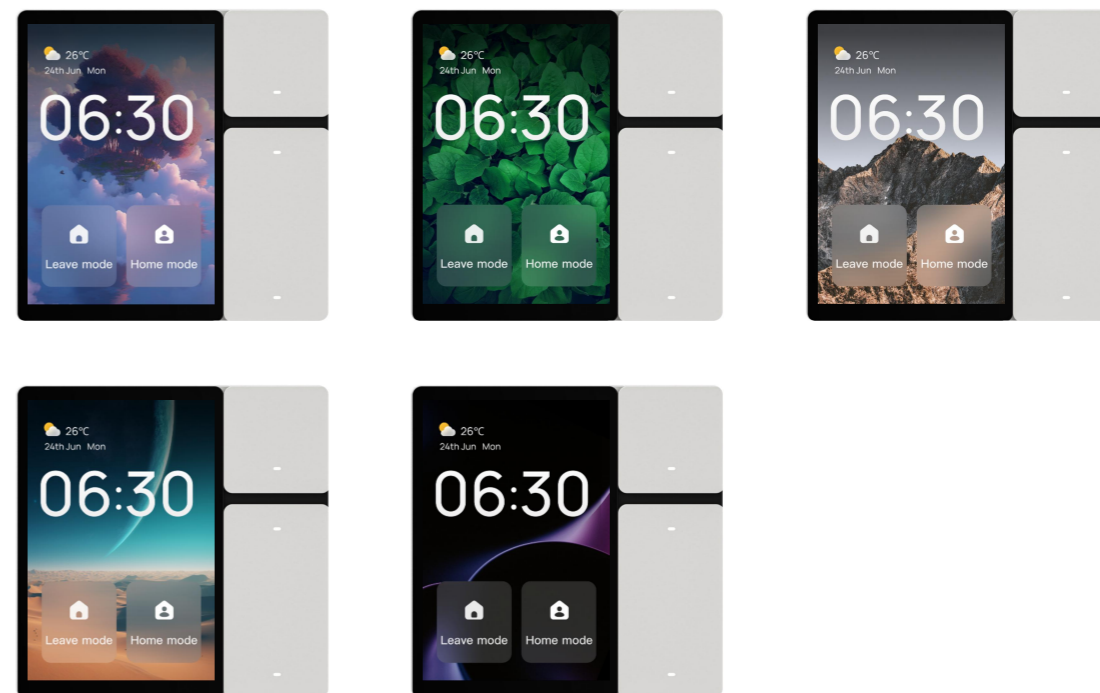

Promote the smart home control panel with more cool and smooth interaction experience.

86P 480*320 High definition touch screen

Multifunctional & customized interactive device

Protocol Zigbee

App control

Communicates with other devices

General	
Code	White: 9015MB8630F Silver: 9015MB8630S
Installation	In-wall concealed with 86 back box
Button	3-gang button/replay
Interaction made	Touch Screen / Button / Voice /App
Network	Zigbee
Screen	4 inch touch screen
Screen Size	480*320
Power Supply	AC 100-240V 50/60Hz
Bluetooth	No
Speaker	No
Microphone	No

Construction	
Color	White / Silver
Dimensions	86*86*11.5mm (Excluding Base) 86*86*35.5mm (Including Base)
Casing	Flameresistant PC

Function introduction

Theme and Screen Saver

The Smart Control Panel Mini supports multiple sets of themes and screen savers in the settings - personalization section, users can choose themes and screen savers according to their aesthetic preferences.

· Theme