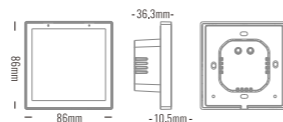

Built-in gateway to add and manage other smart home devices

Protocol Zigbee / WiFi

App control Communicates with other devices

General	
Code	9010ZB4810A
Screen	4 inch touch screen
Resolution	480*480
Power Supply	AC 100-240V 50/60Hz
Bluetooth	No
Speaker	Yes
Microphone	Yes
Antenna	Yes
Flash	256MB
DDR	256MB
Installation	In-wall concealed with 86 back box
Operating Temperature	-0~40°C
Operating Humidity	5-90%

Construction	
Color	Black
Dimensions	86*86*10.5mm(Without Base) 86*86*36.5mm(With Base)
Casing	Flameresistant PC

Promote the smart home control panel with more cool and smooth interaction experience.

**86P** 480\*320 High definition touch screen

Construction	
Color	White / Silver
Dimensions	86*86*11.5mm (Excluding Base) 86*86*35.5mm (Including Base)
Casing	Flameresistant PC