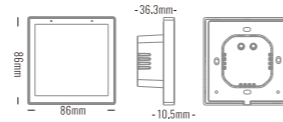

9010

Smart Home System

SMART SENSOR series

Architectural Indoor