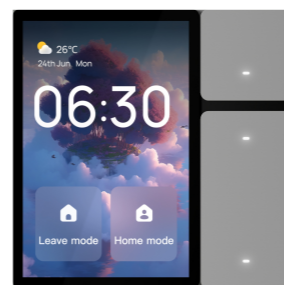

### Architectural Indoor

Promote the smart home control panel with more cool and smooth interaction experience.

**480P** 480\*480 High definition touch screen

Alexa Built-in, Support IoT control and Alexa voice skills

Built-in gateway to add and manage other smart home devices

Protocol Zigbee / WiFi

App control Communicates with other devices

General	
Code	9010ZB4810A
Screen	4 inch touch screen
Resolution	480*480
Power Supply	AC 100-240V 50/60Hz
Bluetooth	No
Speaker	Yes
Microphone	Yes
Antenna	Yes
Flash	256MB
DDR	256MB
Installation	In-wall concealed with 86 back box
Operating Temperature	-0~40°C
Operating Humidity	5-90%

Construction	
Color	Black
Dimensions	86*86*10.5mm(Without Base) 86*86*36.5mm(With Base)
Casing	Flameresistant PC

Promote the smart home control panel with more cool and smooth interaction experience.

**86P** 480\*320 High definition touch screen

**Multifunctional & customized interactive device**

Protocol Zigbee

App control

Communicates with other devices

General	
Code	White: 9015MB8630F Silver: 9015MB8630S
Installation	In-wall concealed with 86 back box
Button	3-gang button/replay
Interaction made	Touch Screen / Button / Voice /App
Network	Zigbee
Screen	4 inch touch screen
Screen Size	480*320
Power Supply	AC 100-240V 50/60Hz
Bluetooth	No
Speaker	No
Microphone	No