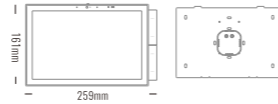

9025

Smart Home System

SMART PANEL CONTROL series

INTERACTION CENTER

Supreme X

Promote the smart home control panel with more cool and smooth interaction experience.

1920*1200 High definition touch screen

16A magnetic latching relay to make electrical

Built-in gateway to add and manage other smart home devices

Zigbee Support Zigbee/ Wi-Fi / Bluetooth

App control

Communicates with other devices

Architectural Indoor

General	
Code	9025MAX328T
Installation	In-wall concealed with 86 back box
Operating Temperature	0~40°C
Operating Humidity	5-90%
Network	Zigbee/Wifi 2.4GHz,Bluetooth
Screen Size	10.1 inch touch screen
Display Size	1920*1200
Power Supply	AC 100-240V 50/60Hz
Bluetooth	Yes
Speaker	Yes
Microphone	Yes
Antenna	Yes
RAM	2GB
ROM	8GB

Construction	
Color	Black
Dimensions	259*161*13mm(Without Base)
	259*161*37mm(Including Base)