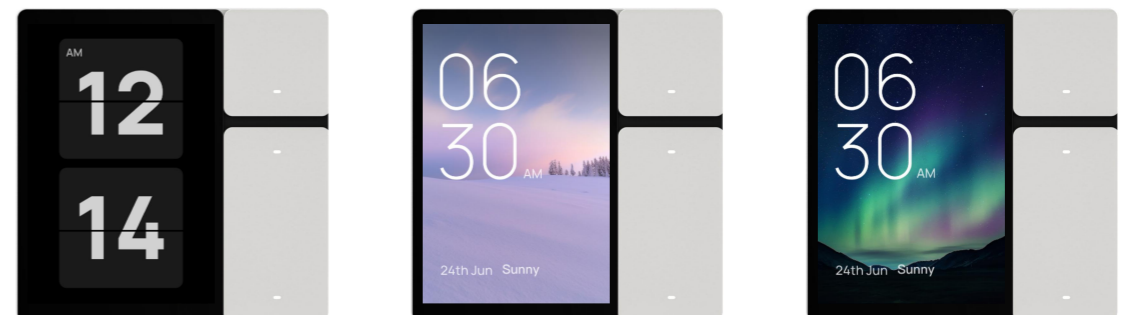

· Screen Saver