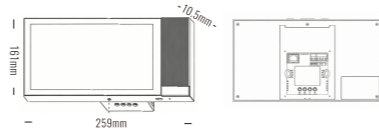

9020

Smart Home System

SMART PANEL CONTROL series

INTERACTION CENTER

Premo X

Promote the smart home control panel with more cool and smooth interaction experience.

1920*1200 High definition touch screen

Built-in gateway to add and manage other smart home devices

Protocol Zigbee / Bluetooth Mesh

App control

Communicates with other devices

General	
Code	9020AEX130T
Installation	In-wall concealed with 86 back box
Operating Temperature	0~40°C
Operating Humidity	5-90%
Network	Zigbee/Wifi 2.4GHz,Bluetooth
Display Size	8 inch touch screen
Screen Size	1920*1200
Power Supply	AC 100-240V 50/60Hz
Bluetooth	Yes
Speaker	Yes
Microphone	Yes
Antenna	Yes
RAM	2GB
ROM	8GB

Construction	
Color	Black
Dimensions	259*161*13mm(Without Base)
	259*161*37mm(Including Base)

Architectural Indoor