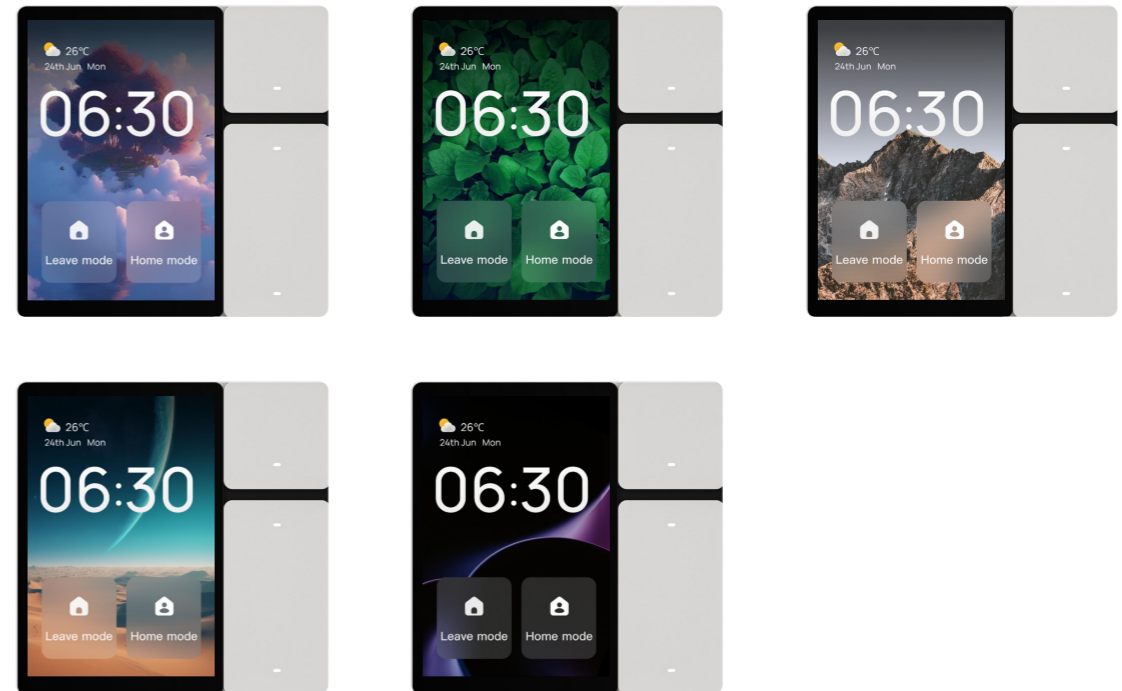

Promote the smart home control panel with more cool and smooth interaction experience.

86P 480*320 High definition touch screen

Multifunctional & customized interactive device

Protocol Zigbee

App control

Communicates with other devices

General	
Code	White: 9015MB8630F Silver: 9015MB8630S
Installation	In-wall concealed with 86 back box
Button	3-gang button/replay
Interaction made	Touch Screen / Button / Voice / App
Network	Zigbee
Screen	4 inch touch screen
Screen Size	480*320
Power Supply	AC 100-240V 50/60Hz
Bluetooth	No
Speaker	No
Microphone	No

Construction	
Color	White / Silver
Dimensions	86*86*11.5mm (Excluding Base) 86*86*35.5mm (Including Base)
Casing	Flameresistant PC

Function introduction

Theme and Screen Saver

The Smart Control Panel Mini supports multiple sets of themes and screen savers in the settings - personalization section, users can choose themes and screen savers according to their aesthetic preferences.

· Theme