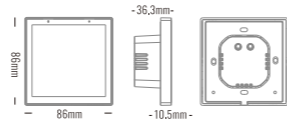

Built-in gateway to add and manage other smart home devices

Protocol Zigbee / WiFi

App control Communicates with other devices

General	
Code	9010ZB4810A
Screen	4 inch touch screen
Resolution	480*480
Power Supply	AC 100-240V 50/60Hz
Bluetooth	No
Speaker	Yes
Microphone	Yes
Antenna	Yes
Flash	256MB
DDR	256MB
Installation	In-wall concealed with 86 back box
Operating Temperature	-0~40°C
Operating Humidity	5-90%

Construction	
Color	Black
Dimensions	86*86*10.5mm(Without Base) 86*86*36.5mm(With Base)
Casing	Flameresistant PC

Promote the smart home control panel with more cool and smooth interaction experience.

86P 480\*320 High definition touch screen

Construction	
Color	White / Silver
Dimensions	86*86*11.5mm (Excluding Base) 86*86*35.5mm (Including Base)
Casing	Flameresistant PC

Construction	
Color	Black
Dimensions	259*161*13mm(Without Base)
	259*161*37mm(Including Base)