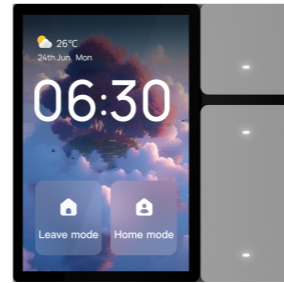

9010

Smart Home System

SMART PANEL CONTROL series

Architectural Indoor

Promote the smart home control panel with more cool and smooth interaction experience.

**480P** 480\*480 High definition touch screen

Alexa Built-in, Support IoT control and Alexa voice skills

Built-in gateway to add and manage other smart home devices

Protocol Zigbee / WiFi

App control Communicates with other devices

General	
Code	9010ZB4810A
Screen	4 inch touch screen
Resolution	480*480
Power Supply	AC 100-240V 50/60Hz
Bluetooth	No
Speaker	Yes
Microphone	Yes
Antenna	Yes
Flash	256MB
DDR	256MB
Installation	In-wall concealed with 86 back box
Operating Temperature	-0~40°C
Operating Humidity	5-90%

Construction	
Color	Black
Dimensions	86*86*10.5mm(Without Base) 86*86*36.5mm(With Base)
Casing	Flameresistant PC

Promote the smart home control panel with more cool and smooth interaction experience.

86P 480\*320 High definition touch screen

Multifunctional & customized interactive device

Protocol Zigbee

App control

Communicates with other devices

General	
Code	White: 9015MB8630F Silver: 9015MB8630S
Installation	In-wall concealed with 86 back box
Button	3-gang button/replay
Interaction made	Touch Screen / Button / Voice / App
Network	Zigbee
Screen	4 inch touch screen
Screen Size	480*320
Power Supply	AC 100-240V 50/60Hz
Bluetooth	No
Speaker	No
Microphone	No