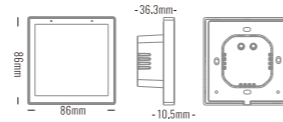

9010

Smart Home System

SMART PANEL CONTROL series

Architectural Indoor