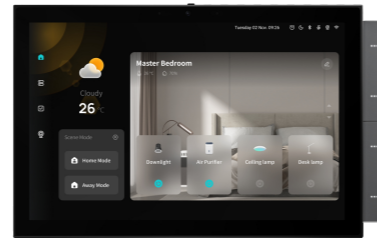

9025

Smart Home System

SMART PANEL CONTROL series

INTERACTION CENTER

Supreme X

Promote the smart home control panel with more cool and smooth interaction experience.

1920*1200 High definition touch screen

16A magnetic latching relay to make electrical

Built-in gateway to add and manage other smart home devices

Zigbee Support Zigbee/ Wi-Fi / Bluetooth

App control

Communicates with other devices

Architectural Indoor

General	
Code	9025MAX328T
Installation	In-wall concealed with 86 back box
Operating Temperature	0~40°C
Operating Humidity	5-90%
Network	Zigbee/Wifi 2.4GHz,Bluetooth
Screen Size	10.1 inch touch screen
Display Size	1920*1200
Power Supply	AC 100-240V 50/60Hz
Bluetooth	Yes
Speaker	Yes
Microphone	Yes
Antenna	Yes
RAM	2GB
ROM	8GB

Construction	
Color	Black
Dimensions	259*161*13mm(Without Base)
	259*161*37mm(Including Base)