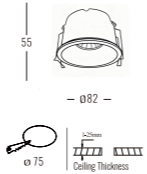

Architectural INDOOR

OSRAM 50,000hrs	LED LM80	Fixed	Ra >90	UGR <19	IP20	5 years Warranty	AC220-240V 50/60Hz	CE	Die-cast Aluminum Heatsink	15° 24° 36° 50°

Light Source	Power	Size	Source Lumens	System Lumens	CCT	Code
COB LED	12W	ø82x55mm	● 1394lm	● 1092lm	2700K	410010.B.P.C
			○ 1643lm	○ 1286lm	6500K	

Beam Angle: B(1-15° 2-24° 3-36° 4-50°)

Power Supply: P(1-Zigbee Smart)

Colour Finish: C(WW-White/White BB-Black/Black WB- White / Black)