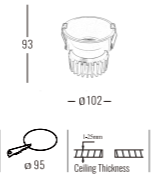

4125

Downlight Recessed. Ambience/UGR

SMART LIGHT series

Architectural INDOOR

OSRAM 50,000hrs | LED LM80 | Fixed | Ra > 90 | UGR < 19 | IP65 | 5 years Warranty | AC220-240V 50/60Hz | CE | Die-cast Aluminum Heatsink | 15° 24° 36° 50°

Light Source	Power	Size	Source Lumens	System Lumens	CCT	Code
COB LED	18W	∅62x73mm	● 2091lm	● 1638lm	2700K	412510.B.P.C
			○ 2464lm	○ 1884lm	6500K	

Beam Angle: B(1-15° 2-24° 3-36° 4-50°)

Power Supply: P(1-Zigbee Smart)

Colour Finish: C(WW-White/White WB-White/Black BB-Black/Black)