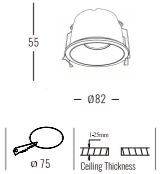

Architectural INDOOR

OSRAM 50,000hrs	LED LM80	Fixed	Ra >90	UGR <19	IP20	5 years Warranty	AC220-240V 50/60Hz	CE	Die-cast Aluminum Heatsink	120°

Light Source	Power	Size	Source Lumens	System Lumens	CCT	Code
SMD LED	12W	ø82x55mm	● 1349lm	● 971lm	2700K	412010.B.P.C
			○ 1590lm	○ 1145lm	6500K	

Beam Angle: B(1-120°)

Power Supply: P(1-Zigbee Smart)

Colour Finish: C(WW-White/White WB-White/Black)