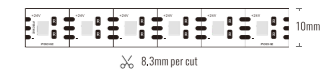

Architectural INDOOR