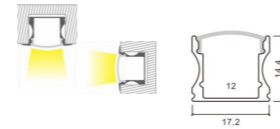

3020

Aluminium LED Profile

Recessed, Ceiling

PROFILEseries

ArchitecturalINDOOR

Code	Diffuser	Material	Mounting	Application
S3020.S.L	Semi opal	Anodized Aluminum	Recessed Ceiling	12mm Strip Light
S3020.O.L	opal	Anodized Aluminum	Recessed Ceiling	12mm Strip Light
S3020.T.L	transparent	Anodized Aluminum	Recessed Ceiling	12mm Strip Light

Length: L(1-0.5m 2-1m 3-1.5m 4-2m 5-3m)

Accessories:

Code. ESAIPC101-1
kit includes 2 end caps
one with hole and one blind
Plastic end cap

Code. SCP2BD101-2
fixing clip
Spring clip

3021

Aluminium LED Profile

Surface, Ceiling, Wall

PROFILEseries