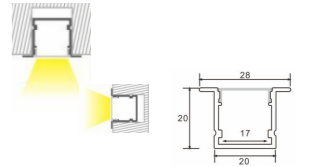

ArchitecturalINDOOR

Code	Diffuser	Material	Mounting	Application
S3039.S.L	Semi opal	Anodized Aluminum	Recessed Ceiling	17mm Strip Light
S3039.O.L	opal	Anodized Aluminum	Recessed Ceiling	17mm Strip Light
S3039.T.L	transparent	Anodized Aluminum	Recessed Ceiling	17mm Strip Light

Length: L(1-0.5m 2-1m 3-1.5m 4-2m 5-3m)

Accessories:

Code. ESAIPC101-1
kit includes 2 end caps
one with hole and one blind
Plastic end cap

Code. SCP2BD101-2
fixing clip
Spring clip