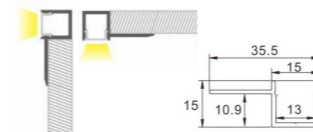

Length: L(1-0.5m 2-1m 3-1.5m 4-2m 5-3m)

Accessories:

Plastic end cap

3064

Aluminium LED Profile

Recessed, Ceiling

PROFILEseries

ArchitecturalINDOOR