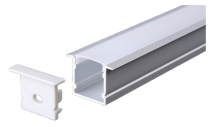

ArchitecturalINDOOR

Code	Diffuser	Material	Mounting	Application
S3039.S.L	Semi opal	Anodized Aluminum	Recessed Ceiling	17mm Strip Light
S3039.O.L	opal	Anodized Aluminum	Recessed Ceiling	17mm Strip Light
S3039.T.L	transparent	Anodized Aluminum	Recessed Ceiling	17mm Strip Light

Length: L(1-0.5m 2-1m 3-1.5m 4-2m 5-3m)

Accessories:

Code. ESAIPC101-1
kit includes 2 end caps
one with hole and one blind
Plastic end cap

Code. SCP2BD101-2
fixing clip
Spring clip