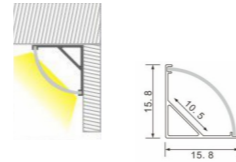

3044

Aluminium LED Profile
Surface, Ceiling, Wall
PROFILEseries

Architectural INDOOR

Code	Diffuser	Material	Mounting	Application
S3044.S.L	Semi opal	Anodized Aluminum	Surface/Ceiling/Wall	10mm Strip Light
S3044.O.L	opal	Anodized Aluminum	Surface/Ceiling/Wall	10mm Strip Light
S3044.T.L	transparent	Anodized Aluminum	Surface/Ceiling/Wall	10mm Strip Light

Length: L(1-0.5m 2-1m 3-1.5m 4-2m 5-3m)

Accessories:

Code. ESAIPC101-1
kit includes 2 end caps
one with hole and one blind
Plastic end cap

Code. SCP2BD101-2
fixing clip
Spring clip

3045

Aluminium LED Profile
Surface, Ceiling, Wall
PROFILEseries