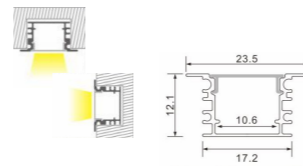

3048

Aluminium LED Profile

Recessed, Ceiling

PROFILEseries

ArchitecturalINDOOR

Code	Diffuser	Material	Mounting	Application
S3048.S.L	Semi opal	Anodized Aluminum	Recessed Ceiling	10mm Strip Light
S3048.O.L	opal	Anodized Aluminum	Recessed Ceiling	10mm Strip Light
S3048.T.L	transparent	Anodized Aluminum	Recessed Ceiling	10mm Strip Light

Length: L(1-0.5m 2-1m 3-1.5m 4-2m 5-3m)

Accessories:

Code. ESAIPC101-1
kit includes 2 end caps
one with hole and one blind

Plastic end cap

Code. SCP2BD101-2
fixing clip

Spring clip

3049

Aluminium LED Profile

Recessed, Ceiling

PROFILEseries