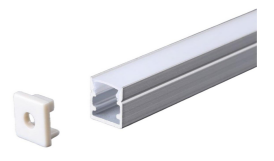

Architectural INDOOR

Code	Diffuser	Material	Mounting	Application
S3033.S.L	Semi opal	Anodized Aluminum	Surface/Ceiling/Wall	8mm Strip Light
S3033.O.L	opal	Anodized Aluminum	Surface/Ceiling/Wall	8mm Strip Light
S3033.T.L	transparent	Anodized Aluminum	Surface/Ceiling/Wall	8mm Strip Light

Length: L(1-0.5m 2-1m 3-1.5m 4-2m 5-3m)

Accessories:

Code. ESAIPC101-1
kit includes 2 end caps
one with hole and one blind
Plastic end cap

Code. SCP2BD101-2
fixing clip
Spring clip