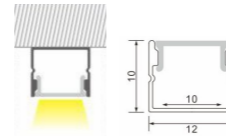

3040

Aluminium LED Profile
Surface, Ceiling, Wall
PROFILEseries

Architectural INDOOR

Code	Diffuser	Material	Mounting	Application
S3040.S.L	Semi opal	Anodized Aluminum	Surface/Ceiling/Wall	8mm Strip Light
S3040.O.L	opal	Anodized Aluminum	Surface/Ceiling/Wall	8mm Strip Light
S3040.T.L	transparent	Anodized Aluminum	Surface/Ceiling/Wall	8mm Strip Light

Length: L(1-0.5m 2-1m 3-1.5m 4-2m 5-3m)

Accessories:

Code. ESAIPC101-1
kit includes 2 end caps
one with hole and one blind
Plastic end cap

Code. SCP2BD101-2
fixing clip
Spring clip

3041

Aluminium LED Profile
Recessed, Ceiling
PROFILEseries