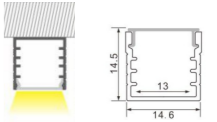

Architectural INDOOR

Code	Diffuser	Material	Mounting	Application
S3017.S.L	Semi opal	Anodized Aluminum	Surface/Ceiling/Wall	13mm Strip Light
S3017.O.L	opal	Anodized Aluminum	Surface/Ceiling/Wall	13mm Strip Light
S3017.T.L	transparent	Anodized Aluminum	Surface/Ceiling/Wall	13mm Strip Light

Length: L(1-0.5m 2-1m 3-1.5m 4-2m 5-3m)

Accessories:

Code: ESAIPC101-1
kit includes 2 end caps
one with hole and one blind
Plastic end cap

Code: SCP2BD101-2
fixing clip
Spring clip