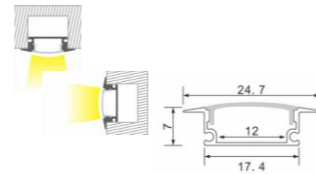

3046

Aluminium LED Profile

Recessed, Ceiling

PROFILEseries

ArchitecturalINDOOR

Code	Diffuser	Material	Mounting	Application
S3046.S.L	Semi opal	Anodized Aluminum	Recessed Ceiling	12mm Strip Light
S3046.O.L	opal	Anodized Aluminum	Recessed Ceiling	12mm Strip Light
S3046.T.L	transparent	Anodized Aluminum	Recessed Ceiling	12mm Strip Light

Length: L(1-0.5m 2-1m 3-1.5m 4-2m 5-3m)

Accessories:

Code. ESAIPC101-1
kit includes 2 end caps
one with hole and one blind

Code. SCP2BD101-2
fixing clip

3047

Aluminium LED Profile

Surface, Ceiling, Wall

PROFILEseries