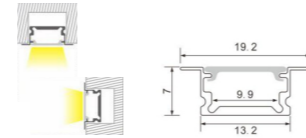

3016

Aluminium LED Profile

Recessed, Ceiling

PROFILEseries

Architectural INDOOR

Code	Diffuser	Material	Mounting	Application
S3016.S.L	Semi opal	Anodized Aluminum	Recessed Ceiling	9mm Strip Light
S3016.O.L	opal	Anodized Aluminum	Recessed Ceiling	9mm Strip Light
S3016.T.L	transparent	Anodized Aluminum	Recessed Ceiling	9mm Strip Light

Length: L(1-0.5m 2-1m 3-1.5m 4-2m 5-3m)

Accessories:

Code: ESAIPC101-1
kit includes 2 end caps
one with hole and one blind
Plastic end cap

Code: SCP2BD101-2
fixing clip
Spring clip

3017

Aluminium LED Profile

Surface, Ceiling, Wall

PROFILEseries