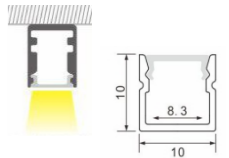

ArchitecturalINDOOR

Code	Diffuser	Material	Mounting	Application
S3035.S.L	Semi opal	Anodized Aluminum	Surface/Ceiling/Wall	8mm Strip Light
S3035.O.L	opal	Anodized Aluminum	Surface/Ceiling/Wall	8mm Strip Light
S3035.T.L	transparent	Anodized Aluminum	Surface/Ceiling/Wall	8mm Strip Light

Length: L(1-0.5m 2-1m 3-1.5m 4-2m 5-3m)

Accessories:

Code. ESAIPC101-1
kit includes 2 end caps
one with hole and one blind
Plastic end cap

Code. SCP2BD101-2
fixing clip
Spring clip