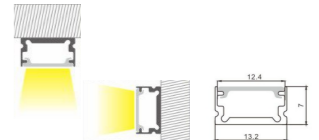

ArchitecturalINDOOR

Code	Diffuser	Material	Mounting	Application
S3015.S.L	Semi opal	Anodized Aluminum	Surface/Ceiling/Wall	12mm Strip Light
S3015.O.L	opal	Anodized Aluminum	Surface/Ceiling/Wall	12mm Strip Light
S3015.T.L	transparent	Anodized Aluminum	Surface/Ceiling/Wall	12mm Strip Light

Length: L(1-0.5m 2-1m 3-1.5m 4-2m 5-3m)

Accessories:

Code. ESAIPC101-1
kit includes 2 end caps
one with hole and one blind
Plastic end cap

Code. SCP2BD101-2
fixing clip
Spring clip