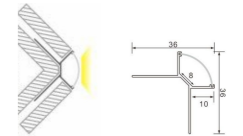

ArchitecturalINDOOR

Code	Diffuser	Material	Mounting	Application
S3059.S.L	Semi opal	Anodized Aluminum	Recessed Ceiling	8mm Strip Light
S3059.O.L	opal	Anodized Aluminum	Recessed Ceiling	8mm Strip Light
S3059.T.L	transparent	Anodized Aluminum	Recessed Ceiling	8mm Strip Light

Length: L(1-0.5m 2-1m 3-1.5m 4-2m 5-3m)

Accessories:

Plastic end cap

Code: ESAIPC101-1
kit includes 2 end caps
one with hole and one blind