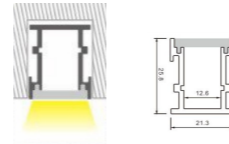

Length: L(1-0.5m 2-1m 3-1.5m 4-2m 5-3m)

Accessories:

Plastic end cap

Code: ESAIPC101-1
kit includes 2 end caps
one with hole and one blind

3068

Aluminium LED Profile
Surface, Ceiling, Wall
PROFILEseries

Architectural INDOOR