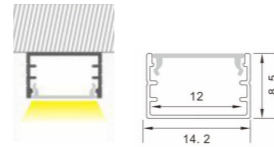

3042

Aluminium LED Profile
Surface, Ceiling, Wall
PROFILEseries

Architectural INDOOR

Code	Diffuser	Material	Mounting	Application
S3042.S.L	Semi opal	Anodized Aluminum	Surface/Ceiling/Wall	12mm Strip Light
S3042.O.L	opal	Anodized Aluminum	Surface/Ceiling/Wall	12mm Strip Light
S3042.T.L	transparent	Anodized Aluminum	Surface/Ceiling/Wall	12mm Strip Light

Length: L(1-0.5m 2-1m 3-1.5m 4-2m 5-3m)

Accessories:

Code. ESAIPC101-1
kit includes 2 end caps
one with hole and one blind
Plastic end cap

Code. SCP2BD101-2
fixing clip
Spring clip

3043

Aluminium LED Profile
Recessed, Ceiling
PROFILEseries