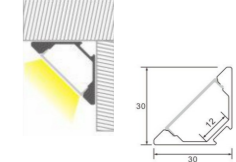

Length: L(1-0.5m 2-1m 3-1.5m 4-2m 5-3m)

Accessories:

3071

Aluminium LED Profile

Surface, Ceiling, Wall

PROFILEseries

ArchitecturalINDOOR

Code	Diffuser	Material	Mounting	Application
S3071.S.L	Semi opal	Anodized Aluminum	Surface/Ceiling/Wall	12mm Strip Light
S3071.O.L	opal	Anodized Aluminum	Surface/Ceiling/Wall	12mm Strip Light
S3071.T.L	transparent	Anodized Aluminum	Surface/Ceiling/Wall	12mm Strip Light