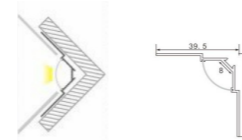

3060

Aluminium LED Profile

Recessed, Ceiling

PROFILEseries

Architectural INDOOR

Code	Diffuser	Material	Mounting	Application
S3060.S.L	Semi opal	Anodized Aluminum	Recessed Ceiling	8mm Strip Light
S3060.O.L	opal	Anodized Aluminum	Recessed Ceiling	8mm Strip Light
S3060.T.L	transparent	Anodized Aluminum	Recessed Ceiling	8mm Strip Light

Length: L(1-0.5m 2-1m 3-1.5m 4-2m 5-3m)

Accessories:

3061

Aluminium LED Profile

Recessed, Ceiling

PROFILEseries