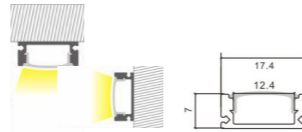

3014

Aluminium LED Profile
Surface, Ceiling, Wall
PROFILEseries

ArchitecturalINDOOR

Code	Diffuser	Material	Mounting	Application
S3014.S.L	Semi opal	Anodized Aluminum	Surface/Ceiling/Wall	12mm Strip Light
S3014.O.L	opal	Anodized Aluminum	Surface/Ceiling/Wall	12mm Strip Light
S3014.T.L	transparent	Anodized Aluminum	Surface/Ceiling/Wall	12mm Strip Light

Length: L(1-0.5m 2-1m 3-1.5m 4-2m 5-3m)

Accessories:

Code. ESAIPC101-1
kit includes 2 end caps
one with hole and one blind
Plastic end cap

Code. SCP2BD101-2
fixing clip
Spring clip

3015

Aluminium LED Profile
Surface, Ceiling, Wall
PROFILEseries