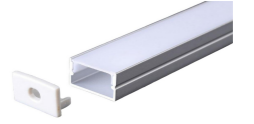

Architectural INDOOR

Code	Diffuser	Material	Mounting	Application
S3037.S.L	Semi opal	Anodized Aluminum	Surface/Ceiling/Wall	18mm Strip Light
S3037.O.L	opal	Anodized Aluminum	Surface/Ceiling/Wall	18mm Strip Light
S3037.T.L	transparent	Anodized Aluminum	Surface/Ceiling/Wall	18mm Strip Light

Length: L(1-0.5m 2-1m 3-1.5m 4-2m 5-3m)

Accessories:

Code. ESAIPC101-1
kit includes 2 end caps
one with hole and one blind
Plastic end cap

Code. SCP2BD101-2
fixing clip
Spring clip