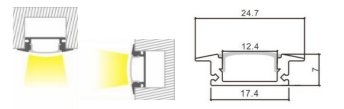

Architectural INDOOR

Code	Diffuser	Material	Mounting	Application
S3013.S.L	Semi opal	Anodized Aluminum	Recessed Ceiling	12mm Strip Light
S3013.O.L	opal	Anodized Aluminum	Recessed Ceiling	12mm Strip Light
S3013.T.L	transparent	Anodized Aluminum	Recessed Ceiling	12mm Strip Light

Length: L(1-0.5m 2-1m 3-1.5m 4-2m 5-3m)

Accessories:

Code. ESAIPC101-1
kit includes 2 end caps
one with hole and one blind

Code. SCP2BD101-2
fixing clip