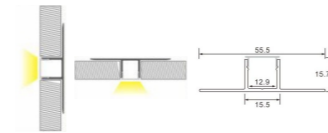

Length: L(1-0.5m 2-1m 3-1.5m 4-2m 5-3m)

Accessories:

Plastic end cap

3066

Aluminium LED Profile

Recessed, Ceiling

PROFILEseries

ArchitecturalINDOOR