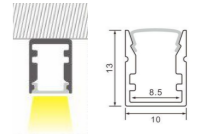

Architectural INDOOR

Code	Diffuser	Material	Mounting	Application
S3027.S.L	Semi opal	Anodized Aluminum	Surface/Ceiling/Wall	8mm Strip Light
S3027.O.L	opal	Anodized Aluminum	Surface/Ceiling/Wall	8mm Strip Light
S3027.T.L	transparent	Anodized Aluminum	Surface/Ceiling/Wall	8mm Strip Light

Length: L(1-0.5m 2-1m 3-1.5m 4-2m 5-3m)

Accessories:

Code. ESAIPC101-1
kit includes 2 end caps
one with hole and one blind
Plastic end cap

Code. SCP2BD101-2
fixing clip
Spring clip