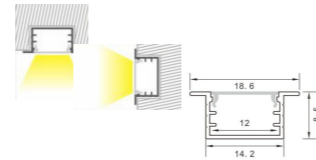

3030

Aluminium LED Profile

Recessed, Ceiling

PROFILEseries

ArchitecturalINDOOR

Code	Diffuser	Material	Mounting	Application
S3030.S.L	Semi opal	Anodized Aluminum	Recessed Ceiling	12mm Strip Light
S3030.O.L	opal	Anodized Aluminum	Recessed Ceiling	12mm Strip Light
S3030.T.L	transparent	Anodized Aluminum	Recessed Ceiling	12mm Strip Light

Length: L(1-0.5m 2-1m 3-1.5m 4-2m 5-3m)

Accessories:

Code. ESAIPC101-1
kit includes 2 end caps
one with hole and one blind
Plastic end cap

Code. SCP2BD101-2
fixing clip
Spring clip

3031

Aluminium LED Profile

Surface, Ceiling, Wall

PROFILEseries