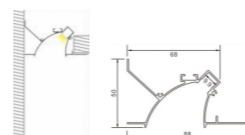

Length: L(1-0.5m 2-1m 3-1.5m 4-2m 5-3m)

Accessories:

3074

Aluminium LED Profile

Recessed, Ceiling

PROFILEseries

ArchitecturalINDOOR

ArchitecturalINDOOR