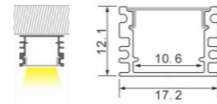

3012

Aluminium LED Profile
Surface, Ceiling, Wall
PROFILEseries

Architectural INDOOR

Code	Diffuser	Material	Mounting	Application
S3012.S.L	Semi opal	Anodized Aluminum	Surface/Ceiling/Wall	10mm Strip Light
S3012.O.L	opal	Anodized Aluminum	Surface/Ceiling/Wall	10mm Strip Light
S3012.T.L	transparent	Anodized Aluminum	Surface/Ceiling/Wall	10mm Strip Light

Length: L(1-0.5m 2-1m 3-1.5m 4-2m 5-3m)

Accessories:

Code. ESAIPC101-1
kit includes 2 end caps
one with hole and one blind
Plastic end cap

Code. SCP2BD101-2
fixing clip
Spring clip

3013

Aluminium LED Profile
Recessed, Ceiling
PROFILEseries