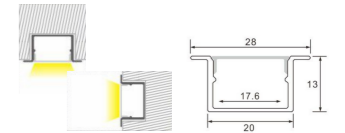

Architectural INDOOR

Code	Diffuser	Material	Mounting	Application
S3023.S.L	Semi opal	Anodized Aluminum	Recessed Ceiling	17.6mm Strip Light
S3023.O.L	opal	Anodized Aluminum	Recessed Ceiling	17.6mm Strip Light
S3023.T.L	transparent	Anodized Aluminum	Recessed Ceiling	17.6mm Strip Light

Length: L(1-0.5m 2-1m 3-1.5m 4-2m 5-3m)

Accessories:

Code. ESAIPC101-1
kit includes 2 end caps
one with hole and one blind
Plastic end cap

Code. SCP2BD101-2
fixing clip
Spring clip