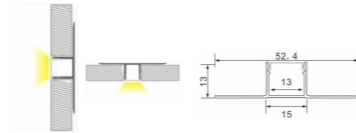

3052

Aluminium LED Profile

Recessed, Ceiling

PROFILEseries

ArchitecturalINDOOR

Code	Diffuser	Material	Mounting	Application
S3012.S.L	Semi opal	Anodized Aluminum	Recessed Ceiling	18mm Strip Light
S3012.O.L	opal	Anodized Aluminum	Recessed Ceiling	18mm Strip Light
S3012.T.L	transparent	Anodized Aluminum	Recessed Ceiling	18mm Strip Light

Length: L(1-0.5m 2-1m 3-1.5m 4-2m 5-3m)

Accessories:

Code: ESAIPC101-1
kit includes 2 end caps
one with hole and one blind

3053

Aluminium LED Profile

Recessed, Ceiling

PROFILEseries