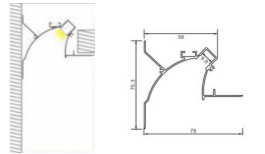

Length: L(1-0.5m 2-1m 3-1.5m 4-2m 5-3m)

Accessories:

3073

Aluminium LED Profile

Recessed, Ceiling

PROFILEseries

ArchitecturalINDOOR

Code	Diffuser	Material	Mounting	Application
S3073.S.L	Semi opal	Anodized Aluminum	Recessed Ceiling	10mm Strip Light
S3073.O.L	opal	Anodized Aluminum	Recessed Ceiling	10mm Strip Light
S3073.T.L	transparent	Anodized Aluminum	Recessed Ceiling	10mm Strip Light