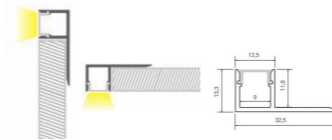

3056

Aluminium LED Profile

Recessed, Ceiling

PROFILEseries

ArchitecturalINDOOR

Code	Diffuser	Material	Mounting	Application
S3056.S.L	Semi opal	Anodized Aluminum	Recessed Ceiling	9mm Strip Light
S3056.O.L	opal	Anodized Aluminum	Recessed Ceiling	9mm Strip Light
S3056.T.L	transparent	Anodized Aluminum	Recessed Ceiling	9mm Strip Light

Length: L(1-0.5m 2-1m 3-1.5m 4-2m 5-3m)

Accessories:

Plastic end cap

Code: ESAIPC101-1
kit includes 2 end caps
one with hole and one blind

3057

Aluminium LED Profile

Recessed, Ceiling

PROFILEseries