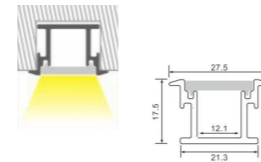

Length: L(1-0.5m 2-1m 3-1.5m 4-2m 5-3m)

Accessories:

Plastic end cap

3070

Aluminium LED Profile

Recessed, Ceiling

PROFILEseries

ArchitecturalINDOOR