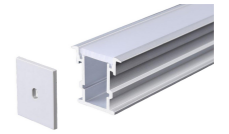

Length: L(1-0.5m 2-1m 3-1.5m 4-2m 5-3m)

Accessories:

Plastic end cap

3069

Aluminium LED Profile
Recessed, Ceiling
PROFILEseries

Architectural INDOOR

Code	Diffuser	Material	Mounting	Application
S3069.S.L	Semi opal	Anodized Aluminum	Recessed Ceiling	12mm Strip Light
S3069.O.L	opal	Anodized Aluminum	Recessed Ceiling	12mm Strip Light
S3069.T.L	transparent	Anodized Aluminum	Recessed Ceiling	12mm Strip Light