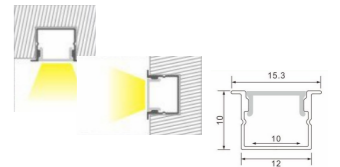

Architectural INDOOR

Code	Diffuser	Material	Mounting	Application
S3041.S.L	Semi opal	Anodized Aluminum	Recessed Ceiling	8mm Strip Light
S3041.O.L	opal	Anodized Aluminum	Recessed Ceiling	8mm Strip Light
S3041.T.L	transparent	Anodized Aluminum	Recessed Ceiling	8mm Strip Light

Length: L(1-0.5m 2-1m 3-1.5m 4-2m 5-3m)

Accessories:

Code. ESAIPC101-1
kit includes 2 end caps
one with hole and one blind
Plastic end cap

Code. SCP2BD101-2
fixing clip
Spring clip