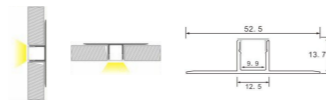

3058

Aluminium LED Profile

Recessed, Ceiling

PROFILEseries

ArchitecturalINDOOR

Code	Diffuser	Material	Mounting	Application
S3058.S.L	Semi opal	Anodized Aluminum	Recessed Ceiling	9.9mm Strip Light
S3058.O.L	opal	Anodized Aluminum	Recessed Ceiling	9.9mm Strip Light
S3058.T.L	transparent	Anodized Aluminum	Recessed Ceiling	9.9mm Strip Light

Length: L(1-0.5m 2-1m 3-1.5m 4-2m 5-3m)

Accessories:

Plastic end cap

Code: ESAIPC101-1
kit includes 2 end caps
one with hole and one blind

3059

Aluminium LED Profile

Recessed, Ceiling

PROFILEseries