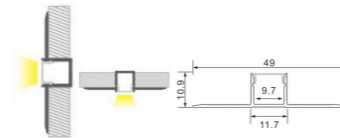

3050

Aluminium LED Profile

Recessed, Ceiling

PROFILEseries

ArchitecturalINDOOR

Code	Diffuser	Material	Mounting	Application
S3050.S.L	Semi opal	Anodized Aluminum	Recessed Ceiling	8mm Strip Light
S3050.O.L	opal	Anodized Aluminum	Recessed Ceiling	8mm Strip Light
S3050.T.L	transparent	Anodized Aluminum	Recessed Ceiling	8mm Strip Light

Length: L(1-0.5m 2-1m 3-1.5m 4-2m 5-3m)

Accessories:

Plastic end cap

Code: ESAIPC101-1
kit includes 2 end caps
one with hole and one blind

3051

Aluminium LED Profile

Recessed, Ceiling

PROFILEseries