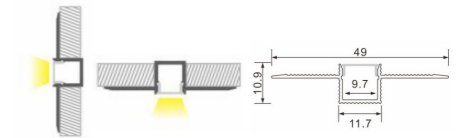

ArchitecturalINDOOR

Code	Diffuser	Material	Mounting	Application
S3049.S.L	Semi opal	Anodized Aluminum	Recessed Ceiling	8mm Strip Light
S3049.O.L	opal	Anodized Aluminum	Recessed Ceiling	8mm Strip Light
S3049.T.L	transparent	Anodized Aluminum	Recessed Ceiling	8mm Strip Light

Length: L(1-0.5m 2-1m 3-1.5m 4-2m 5-3m)

Accessories:

Code. ESAIPC101-1
kit includes 2 end caps
one with hole and one blind

Plastic end cap