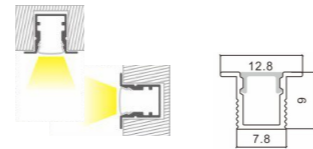

3032

Aluminium LED Profile

Recessed, Ceiling

PROFILEseries

Architectural INDOOR

Code	Diffuser	Material	Mounting	Application
S3032.S.L	Semi opal	Anodized Aluminum	Recessed Ceiling	5mm Strip Light
S3032.O.L	opal	Anodized Aluminum	Recessed Ceiling	5mm Strip Light
S3032.T.L	transparent	Anodized Aluminum	Recessed Ceiling	5mm Strip Light

Length: L(1-0.5m 2-1m 3-1.5m 4-2m 5-3m)

Accessories:

Code. ESAIPC101-1
kit includes 2 end caps
one with hole and one blind
Plastic end cap

Code. SCP2BD101-2
fixing clip
Spring clip

3033

Aluminium LED Profile

Surface, Ceiling, Wall

PROFILEseries