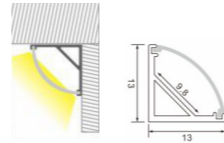

3036

Aluminium LED Profile
Surface, Ceiling, Wall
PROFILEseries

Architectural INDOOR

Code	Diffuser	Material	Mounting	Application
S3036.S.L	Semi opal	Anodized Aluminum	Surface/Ceiling/Wall	9.8mm Strip Light
S3036.O.L	opal	Anodized Aluminum	Surface/Ceiling/Wall	9.8mm Strip Light
S3036.T.L	transparent	Anodized Aluminum	Surface/Ceiling/Wall	9.8mm Strip Light

Length: L(1-0.5m 2-1m 3-1.5m 4-2m 5-3m)

Accessories:

Code. ESAIPC101-1
kit includes 2 end caps
one with hole and one blind
Plastic end cap

Code. SCP2BD101-2
fixing clip
Spring clip

3037

Aluminium LED Profile
Surface, Ceiling, Wall
PROFILEseries