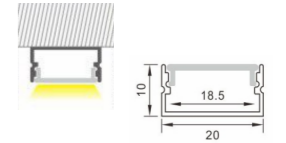

Architectural INDOOR

Code	Diffuser	Material	Mounting	Application
S3037.S.L	Semi opal	Anodized Aluminum	Surface/Ceiling/Wall	18mm Strip Light
S3037.O.L	opal	Anodized Aluminum	Surface/Ceiling/Wall	18mm Strip Light
S3037.T.L	transparent	Anodized Aluminum	Surface/Ceiling/Wall	18mm Strip Light

Length: L(1-0.5m 2-1m 3-1.5m 4-2m 5-3m)

Accessories:

Code. ESAIPC101-1
kit includes 2 end caps
one with hole and one blind
Plastic end cap

Code. SCP2BD101-2
fixing clip
Spring clip