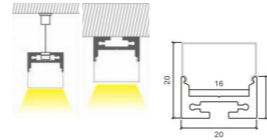

3026

Aluminium LED Profile
Surface, Ceiling, Wall
PROFILEseries

Architectural INDOOR

Code	Diffuser	Material	Mounting	Application
S3026.S.L	Semi opal	Anodized Aluminum	Surface/Ceiling/Wall	16mm Strip Light
S3026.O.L	opal	Anodized Aluminum	Surface/Ceiling/Wall	16mm Strip Light
S3026.T.L	transparent	Anodized Aluminum	Surface/Ceiling/Wall	16mm Strip Light

Length: L(1-0.5m 2-1m 3-1.5m 4-2m 5-3m)

Accessories:

Code. ESAIPC101-1
kit includes 2 end caps
one with hole and one blind
Plastic end cap

Code. SCP2BD101-2
fixing clip
Spring clip

3027

Aluminium LED Profile
Surface, Ceiling, Wall
PROFILEseries