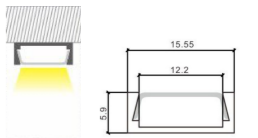

Architectural INDOOR

Code	Diffuser	Material	Mounting	Application
S3019.S.L	Semi opal	Anodized Aluminum	Surface/Ceiling/Wall	12mm Strip Light
S3019.O.L	opal	Anodized Aluminum	Surface/Ceiling/Wall	12mm Strip Light
S3019.T.L	transparent	Anodized Aluminum	Surface/Ceiling/Wall	12mm Strip Light

Length: L(1-0.5m 2-1m 3-1.5m 4-2m 5-3m)

Accessories:

Code. ESAIPC101-1
kit includes 2 end caps
one with hole and one blind
Plastic end cap

Code. SCP2BD101-2
fixing clip
Spring clip