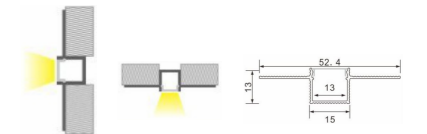

ArchitecturalINDOOR

Code	Diffuser	Material	Mounting	Application
S3051.S.L	Semi opal	Anodized Aluminum	Recessed Ceiling	13mm Strip Light
S3051.O.L	opal	Anodized Aluminum	Recessed Ceiling	13mm Strip Light
S3051.T.L	transparent	Anodized Aluminum	Recessed Ceiling	13mm Strip Light

Length: L(1-0.5m 2-1m 3-1.5m 4-2m 5-3m)

Accessories:

Plastic end cap

Code: ESAIPC101-1
kit includes 2 end caps
one with hole and one blind