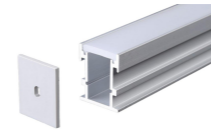

Length: L(1-0.5m 2-1m 3-1.5m 4-2m 5-3m)

Accessories:

Plastic end cap

Code: ESAIPC101-1
kit includes 2 end caps
one with hole and one blind

3068

Aluminium LED Profile
Surface, Ceiling, Wall
PROFILEseries

Architectural INDOOR