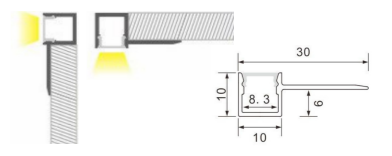

ArchitecturalINDOOR

Code	Diffuser	Material	Mounting	Application
S3055.S.L	Semi opal	Anodized Aluminum	Recessed Ceiling	9mm Strip Light
S3055.O.L	opal	Anodized Aluminum	Recessed Ceiling	9mm Strip Light
S3055.T.L	transparent	Anodized Aluminum	Recessed Ceiling	9mm Strip Light

Length: L(1-0.5m 2-1m 3-1.5m 4-2m 5-3m)

Accessories:

Plastic end cap

Code: ESAIPC101-1
kit includes 2 end caps
one with hole and one blind