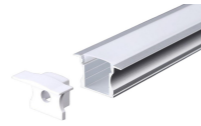

3020

Aluminium LED Profile

Recessed, Ceiling

PROFILEseries

ArchitecturalINDOOR

Code	Diffuser	Material	Mounting	Application
S3020.S.L	Semi opal	Anodized Aluminum	Recessed Ceiling	12mm Strip Light
S3020.O.L	opal	Anodized Aluminum	Recessed Ceiling	12mm Strip Light
S3020.T.L	transparent	Anodized Aluminum	Recessed Ceiling	12mm Strip Light

Length: L(1-0.5m 2-1m 3-1.5m 4-2m 5-3m)

Accessories:

Code. ESAIPC101-1
kit includes 2 end caps
one with hole and one blind
Plastic end cap

Code. SCP2BD101-2
fixing clip
Spring clip

3021

Aluminium LED Profile

Surface, Ceiling, Wall

PROFILEseries