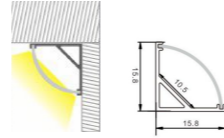

3018

Aluminium LED Profile
Surface, Ceiling, Wall
PROFILEseries

Architectural INDOOR

Code	Diffuser	Material	Mounting	Application
S3018.S.L	Semi opal	Anodized Aluminum	Surface/Ceiling/Wall	10mm Strip Light
S3018.O.L	opal	Anodized Aluminum	Surface/Ceiling/Wall	10mm Strip Light
S3018.T.L	transparent	Anodized Aluminum	Surface/Ceiling/Wall	10mm Strip Light

Length: L(1-0.5m 2-1m 3-1.5m 4-2m 5-3m)

Accessories:

Code. ESAIPC101-1
kit includes 2 end caps
one with hole and one blind
Plastic end cap

Code. SCP2BD101-2
fixing clip
Spring clip

3019

Aluminium LED Profile
Surface, Ceiling, Wall
PROFILEseries