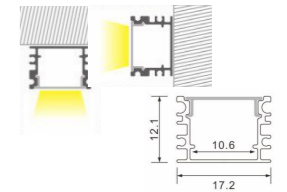

ArchitecturalINDOOR

Code	Diffuser	Material	Mounting	Application
S3047.S.L	Semi opal	Anodized Aluminum	Surface/Ceiling/Wall	10mm Strip Light
S3047.O.L	opal	Anodized Aluminum	Surface/Ceiling/Wall	10mm Strip Light
S3047.T.L	transparent	Anodized Aluminum	Surface/Ceiling/Wall	10mm Strip Light

Length: L(1-0.5m 2-1m 3-1.5m 4-2m 5-3m)

Accessories:

Code. ESAIPC101-1
kit includes 2 end caps
one with hole and one blind

Code. SCP2BD101-2
fixing clip