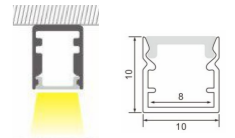

Architectural INDOOR

Code	Diffuser	Material	Mounting	Application
S3033.S.L	Semi opal	Anodized Aluminum	Surface/Ceiling/Wall	8mm Strip Light
S3033.O.L	opal	Anodized Aluminum	Surface/Ceiling/Wall	8mm Strip Light
S3033.T.L	transparent	Anodized Aluminum	Surface/Ceiling/Wall	8mm Strip Light

Length: L(1-0.5m 2-1m 3-1.5m 4-2m 5-3m)

Accessories:

Code. ESAIPC101-1
kit includes 2 end caps
one with hole and one blind
Plastic end cap

Code. SCP2BD101-2
fixing clip
Spring clip