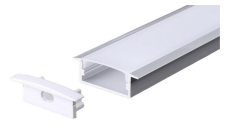

ArchitecturalINDOOR

Code	Diffuser	Material	Mounting	Application
S3025.S.L	Semi opal	Anodized Aluminum	Recessed Ceiling	21mm Strip Light
S3025.O.L	opal	Anodized Aluminum	Recessed Ceiling	21mm Strip Light
S3025.T.L	transparent	Anodized Aluminum	Recessed Ceiling	21mm Strip Light

Length: L(1-0.5m 2-1m 3-1.5m 4-2m 5-3m)

Accessories:

Code. ESAIPC101-1
kit includes 2 end caps
one with hole and one blind

Code. SCP2BD101-2
fixing clip