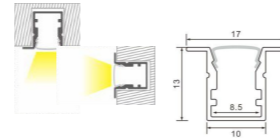

3028

Aluminium LED Profile

Recessed, Ceiling

PROFILEseries

ArchitecturalINDOOR

Code	Diffuser	Material	Mounting	Application
S3028.S.L	Semi opal	Anodized Aluminum	Recessed Ceiling	8mm Strip Light
S3028.O.L	opal	Anodized Aluminum	Recessed Ceiling	8mm Strip Light
S3028.T.L	transparent	Anodized Aluminum	Recessed Ceiling	8mm Strip Light

Length: L(1-0.5m 2-1m 3-1.5m 4-2m 5-3m)

Accessories:

Code. ESAIPC101-1
kit includes 2 end caps
one with hole and one blind

Plastic end cap

Code. SCP2BD101-2
fixing clip

Spring clip

3029

Aluminium LED Profile

Surface, Ceiling, Wall

PROFILEseries