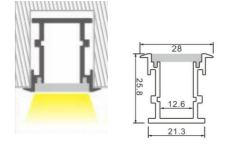

Length: L(1-0.5m 2-1m 3-1.5m 4-2m 5-3m)

Accessories:

Plastic end cap

3069

Aluminium LED Profile
Recessed, Ceiling
PROFILEseries

Architectural INDOOR

Code	Diffuser	Material	Mounting	Application
S3069.S.L	Semi opal	Anodized Aluminum	Recessed Ceiling	12mm Strip Light
S3069.O.L	opal	Anodized Aluminum	Recessed Ceiling	12mm Strip Light
S3069.T.L	transparent	Anodized Aluminum	Recessed Ceiling	12mm Strip Light