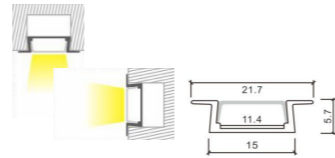

3024

Aluminium LED Profile

Recessed, Ceiling

PROFILEseries

ArchitecturalINDOOR

Code	Diffuser	Material	Mounting	Application
S3024.S.L	Semi opal	Anodized Aluminum	Recessed Ceiling	11mm Strip Light
S3024.O.L	opal	Anodized Aluminum	Recessed Ceiling	11mm Strip Light
S3024.T.L	transparent	Anodized Aluminum	Recessed Ceiling	11mm Strip Light

Length: L(1-0.5m 2-1m 3-1.5m 4-2m 5-3m)

Accessories:

Code. ESAIPC101-1
kit includes 2 end caps
one with hole and one blind

Code. SCP2BD101-2
fixing clip

3025

Aluminium LED Profile

Recessed, Ceiling

PROFILEseries