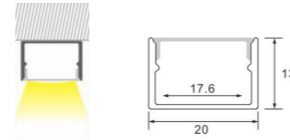

3022

Aluminium LED Profile
Surface, Ceiling, Wall
PROFILEseries

Architectural INDOOR

Code	Diffuser	Material	Mounting	Application
S3022.S.L	Semi opal	Anodized Aluminum	Surface/Ceiling/Wall	17.6mm Strip Light
S3022.O.L	opal	Anodized Aluminum	Surface/Ceiling/Wall	17.6mm Strip Light
S3020.T.L	transparent	Anodized Aluminum	Surface/Ceiling/Wall	17.6mm Strip Light

Length: L(1-0.5m 2-1m 3-1.5m 4-2m 5-3m)

Accessories:

Code. ESAIPC101-1
kit includes 2 end caps
one with hole and one blind
Plastic end cap

Code. SCP2BD101-2
fixing clip
Spring clip

3023

Aluminium LED Profile
Recessed, Ceiling
PROFILEseries