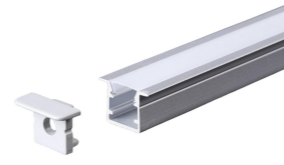

3034

Aluminium LED Profile

Recessed, Ceiling

PROFILEseries

ArchitecturalINDOOR

Code	Diffuser	Material	Mounting	Application
S3034.S.L	Semi opal	Anodized Aluminum	Recessed Ceiling	8mm Strip Light
S3034.O.L	opal	Anodized Aluminum	Recessed Ceiling	8mm Strip Light
S3034.T.L	transparent	Anodized Aluminum	Recessed Ceiling	8mm Strip Light

Length: L(1-0.5m 2-1m 3-1.5m 4-2m 5-3m)

Accessories:

Code. ESAIPC101-1
kit includes 2 end caps
one with hole and one blind
Plastic end cap

Code. SCP2BD101-2
fixing clip
Spring clip

3035

Aluminium LED Profile

Surface, Ceiling, Wall

PROFILEseries