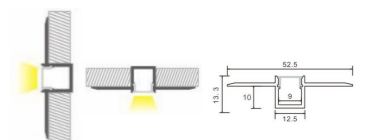

ArchitecturalINDOOR

Code	Diffuser	Material	Mounting	Application
S3057.S.L	Semi opal	Anodized Aluminum	Recessed Ceiling	9mm Strip Light
S3057.O.L	opal	Anodized Aluminum	Recessed Ceiling	9mm Strip Light
S3057.T.L	transparent	Anodized Aluminum	Recessed Ceiling	9mm Strip Light

Length: L(1-0.5m 2-1m 3-1.5m 4-2m 5-3m)

Accessories:

Plastic end cap

Code: ESAIPC101-1
kit includes 2 end caps
one with hole and one blind