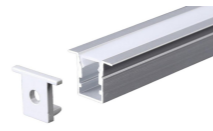

3028

Aluminium LED Profile

Recessed, Ceiling

PROFILEseries

ArchitecturalINDOOR

Code	Diffuser	Material	Mounting	Application
S3028.S.L	Semi opal	Anodized Aluminum	Recessed Ceiling	8mm Strip Light
S3028.O.L	opal	Anodized Aluminum	Recessed Ceiling	8mm Strip Light
S3028.T.L	transparent	Anodized Aluminum	Recessed Ceiling	8mm Strip Light

Length: L(1-0.5m 2-1m 3-1.5m 4-2m 5-3m)

Accessories:

Code. ESAIPC101-1
kit includes 2 end caps
one with hole and one blind

Plastic end cap

Code. SCP2BD101-2
fixing clip

Spring clip

3029

Aluminium LED Profile

Surface, Ceiling, Wall

PROFILEseries