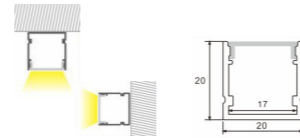

3038

Aluminium LED Profile
Surface, Ceiling, Wall
PROFILEseries

ArchitecturalINDOOR

Code	Diffuser	Material	Mounting	Application
S3038.S.L	Semi opal	Anodized Aluminum	Surface/Ceiling/Wall	17mm Strip Light
S3038.O.L	opal	Anodized Aluminum	Surface/Ceiling/Wall	17mm Strip Light
S3038.T.L	transparent	Anodized Aluminum	Surface/Ceiling/Wall	17mm Strip Light

Length: L(1-0.5m 2-1m 3-1.5m 4-2m 5-3m)

Accessories:

Code. ESAIPC101-1
kit includes 2 end caps
one with hole and one blind
Plastic end cap

Code. SCP2BD101-2
fixing clip
Spring clip

3039

Aluminium LED Profile
Recessed, Ceiling
PROFILEseries