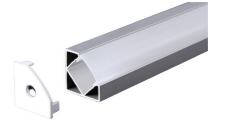

ArchitecturalINDOOR

Code	Diffuser	Material	Mounting	Application
S3021.S.L	Semi opal	Anodized Aluminum	Surface/Ceiling/Wall	12mm Strip Light
S3021.O.L	opal	Anodized Aluminum	Surface/Ceiling/Wall	12mm Strip Light
S3021.T.L	transparent	Anodized Aluminum	Surface/Ceiling/Wall	12mm Strip Light

Length: L(1-0.5m 2-1m 3-1.5m 4-2m 5-3m)

Accessories:

Code. ESAIPC101-1
kit includes 2 end caps
one with hole and one blind
Plastic end cap

Code. SCP2BD101-2
fixing clip
Spring clip