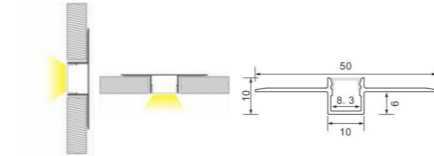

3054

Aluminium LED Profile

Recessed, Ceiling

PROFILEseries

ArchitecturalINDOOR

Code	Diffuser	Material	Mounting	Application
S3054.S.L	Semi opal	Anodized Aluminum	Recessed Ceiling	8mm Strip Light
S3054.O.L	opal	Anodized Aluminum	Recessed Ceiling	8mm Strip Light
S3054.T.L	transparent	Anodized Aluminum	Recessed Ceiling	8mm Strip Light

Length: L(1-0.5m 2-1m 3-1.5m 4-2m 5-3m)

Accessories:

Plastic end cap

Code: ESAIPC101-1
kit includes 2 end caps
one with hole and one blind

3055

Aluminium LED Profile

Recessed, Ceiling

PROFILEseries