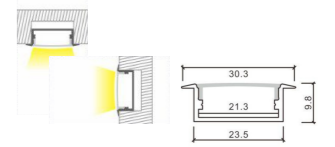

ArchitecturalINDOOR

Code	Diffuser	Material	Mounting	Application
S3025.S.L	Semi opal	Anodized Aluminum	Recessed Ceiling	21mm Strip Light
S3025.O.L	opal	Anodized Aluminum	Recessed Ceiling	21mm Strip Light
S3025.T.L	transparent	Anodized Aluminum	Recessed Ceiling	21mm Strip Light

Length: L(1-0.5m 2-1m 3-1.5m 4-2m 5-3m)

Accessories:

Code. ESAIPC101-1
kit includes 2 end caps
one with hole and one blind

Code. SCP2BD101-2
fixing clip