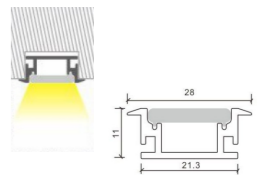

ArchitecturalINDOOR

Code	Diffuser	Material	Mounting	Application
S3067.S.L	Semi opal	Anodized Aluminum	Recessed Ceiling	12mm Strip Light
S3067.O.L	opal	Anodized Aluminum	Recessed Ceiling	12mm Strip Light
S3067.T.L	transparent	Anodized Aluminum	Recessed Ceiling	12mm Strip Light

Length: L(1-0.5m 2-1m 3-1.5m 4-2m 5-3m)

Accessories:

Code: ESAIPC101-1
kit includes 2 end caps
one with hole and one blind