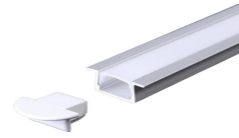

3024

Aluminium LED Profile

Recessed, Ceiling

PROFILEseries

ArchitecturalINDOOR

Code	Diffuser	Material	Mounting	Application
S3024.S.L	Semi opal	Anodized Aluminum	Recessed Ceiling	11mm Strip Light
S3024.O.L	opal	Anodized Aluminum	Recessed Ceiling	11mm Strip Light
S3024.T.L	transparent	Anodized Aluminum	Recessed Ceiling	11mm Strip Light

Length: L(1-0.5m 2-1m 3-1.5m 4-2m 5-3m)

Accessories:

Code. ESAIPC101-1
kit includes 2 end caps
one with hole and one blind

Code. SCP2BD101-2
fixing clip

3025

Aluminium LED Profile

Recessed, Ceiling

PROFILEseries