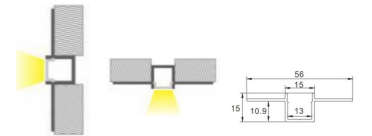

Length: L(1-0.5m 2-1m 3-1.5m 4-2m 5-3m)

Accessories:

Plastic end cap

3065

Aluminium LED Profile

Recessed, Ceiling

PROFILEseries

ArchitecturalINDOOR