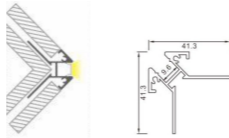

Length: L(1-0.5m 2-1m 3-1.5m 4-2m 5-3m)

Accessories:

3062

Aluminium LED Profile

Recessed, Ceiling

PROFILEseries

ArchitecturalINDOOR

3063