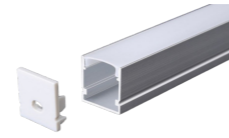

3038

Aluminium LED Profile
Surface, Ceiling, Wall
PROFILEseries

ArchitecturalINDOOR

Code	Diffuser	Material	Mounting	Application
S3038.S.L	Semi opal	Anodized Aluminum	Surface/Ceiling/Wall	17mm Strip Light
S3038.O.L	opal	Anodized Aluminum	Surface/Ceiling/Wall	17mm Strip Light
S3038.T.L	transparent	Anodized Aluminum	Surface/Ceiling/Wall	17mm Strip Light

Length: L(1-0.5m 2-1m 3-1.5m 4-2m 5-3m)

Accessories:

Code. ESAIPC101-1
kit includes 2 end caps
one with hole and one blind
Plastic end cap

Code. SCP2BD101-2
fixing clip
Spring clip

3039

Aluminium LED Profile
Recessed, Ceiling
PROFILEseries