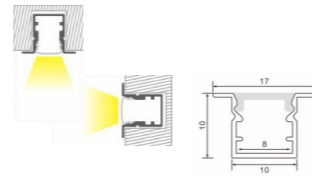

3034

Aluminium LED Profile

Recessed, Ceiling

PROFILEseries

ArchitecturalINDOOR

Code	Diffuser	Material	Mounting	Application
S3034.S.L	Semi opal	Anodized Aluminum	Recessed Ceiling	8mm Strip Light
S3034.O.L	opal	Anodized Aluminum	Recessed Ceiling	8mm Strip Light
S3034.T.L	transparent	Anodized Aluminum	Recessed Ceiling	8mm Strip Light

Length: L(1-0.5m 2-1m 3-1.5m 4-2m 5-3m)

Accessories:

Code. ESAIPC101-1
kit includes 2 end caps
one with hole and one blind
Plastic end cap

Code. SCP2BD101-2
fixing clip
Spring clip

3035

Aluminium LED Profile

Surface, Ceiling, Wall

PROFILEseries