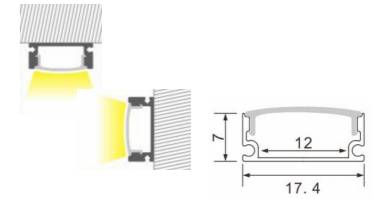

Architectural INDOOR

Code	Diffuser	Material	Mounting	Application
S3045.S.L	Semi opal	Anodized Aluminum	Surface/Ceiling/Wall	12mm Strip Light
S3045.O.L	opal	Anodized Aluminum	Surface/Ceiling/Wall	12mm Strip Light
S3045.T.L	transparent	Anodized Aluminum	Surface/Ceiling/Wall	12mm Strip Light

Length: L(1-0.5m 2-1m 3-1.5m 4-2m 5-3m)

Accessories:

Code. ESAIPC101-1
kit includes 2 end caps
one with hole and one blind
Plastic end cap

Code. SCP2BD101-2
fixing clip
Spring clip