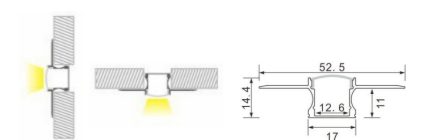

Length: L(1-0.5m 2-1m 3-1.5m 4-2m 5-3m)

Accessories:

3061

Aluminium LED Profile

Recessed, Ceiling

PROFILEseries

Architectural INDOOR

Code	Diffuser	Material	Mounting	Application
S3061.S.L	Semi opal	Anodized Aluminum	Recessed Ceiling	12mm Strip Light
S3061.O.L	opal	Anodized Aluminum	Recessed Ceiling	12mm Strip Light
S3061.T.L	transparent	Anodized Aluminum	Recessed Ceiling	12mm Strip Light