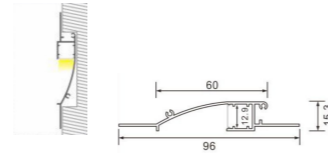

Length: L(1-0.5m 2-1m 3-1.5m 4-2m 5-3m)

Accessories:

3072

Aluminium LED Profile

Recessed, Ceiling

PROFILEseries

ArchitecturalINDOOR

Code	Diffuser	Material	Mounting	Application
S3072.S.L	Semi opal	Anodized Aluminum	Recessed Ceiling	12mm Strip Light
S3072.O.L	opal	Anodized Aluminum	Recessed Ceiling	12mm Strip Light
S3072.T.L	transparent	Anodized Aluminum	Recessed Ceiling	12mm Strip Light