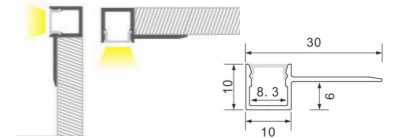

ArchitecturalINDOOR

Code	Diffuser	Material	Mounting	Application
S3053.S.L	Semi opal	Anodized Aluminum	Recessed Ceiling	8mm Strip Light
S3053.O.L	opal	Anodized Aluminum	Recessed Ceiling	8mm Strip Light
S3053.T.L	transparent	Anodized Aluminum	Recessed Ceiling	8mm Strip Light

Length: L(1-0.5m 2-1m 3-1.5m 4-2m 5-3m)

Accessories:

Code: ESAIPC101-1
kit includes 2 end caps
one with hole and one blind