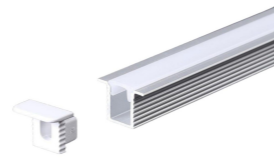

3032

Aluminium LED Profile

Recessed, Ceiling

PROFILEseries

Architectural INDOOR

Code	Diffuser	Material	Mounting	Application
S3032.S.L	Semi opal	Anodized Aluminum	Recessed Ceiling	5mm Strip Light
S3032.O.L	opal	Anodized Aluminum	Recessed Ceiling	5mm Strip Light
S3032.T.L	transparent	Anodized Aluminum	Recessed Ceiling	5mm Strip Light

Length: L(1-0.5m 2-1m 3-1.5m 4-2m 5-3m)

Accessories:

Code. ESAIPC101-1
kit includes 2 end caps
one with hole and one blind
Plastic end cap

Code. SCP2BD101-2
fixing clip
Spring clip

3033

Aluminium LED Profile

Surface, Ceiling, Wall

PROFILEseries