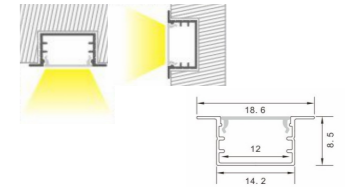

Architectural INDOOR

Code	Diffuser	Material	Mounting	Application
S3043.S.L	Semi opal	Anodized Aluminum	Recessed Ceiling	12mm Strip Light
S3043.O.L	opal	Anodized Aluminum	Recessed Ceiling	12mm Strip Light
S3043.T.L	transparent	Anodized Aluminum	Recessed Ceiling	12mm Strip Light

Length: L(1-0.5m 2-1m 3-1.5m 4-2m 5-3m)

Accessories:

Code. ESAIPC101-1
kit includes 2 end caps
one with hole and one blind
Plastic end cap

Code. SCP2BD101-2
fixing clip
Spring clip