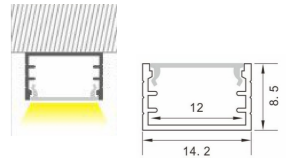

ArchitecturalINDOOR

Code	Diffuser	Material	Mounting	Application
S3029.S.L	Semi opal	Anodized Aluminum	Surface/Ceiling/Wall	12mm Strip Light
S3029.O.L	opal	Anodized Aluminum	Surface/Ceiling/Wall	12mm Strip Light
S3029.T.L	transparent	Anodized Aluminum	Surface/Ceiling/Wall	12mm Strip Light

Length: L(1-0.5m 2-1m 3-1.5m 4-2m 5-3m)

Accessories:

Code. ESAIPC101-1
kit includes 2 end caps
one with hole and one blind

Plastic end cap

Code. SCP2BD101-2
fixing clip

Spring clip