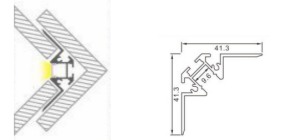

ArchitecturalINDOOR