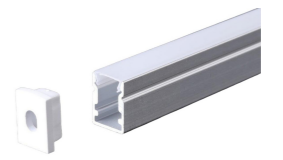

Architectural INDOOR

Code	Diffuser	Material	Mounting	Application
S3027.S.L	Semi opal	Anodized Aluminum	Surface/Ceiling/Wall	8mm Strip Light
S3027.O.L	opal	Anodized Aluminum	Surface/Ceiling/Wall	8mm Strip Light
S3027.T.L	transparent	Anodized Aluminum	Surface/Ceiling/Wall	8mm Strip Light

Length: L(1-0.5m 2-1m 3-1.5m 4-2m 5-3m)

Accessories:

Code. ESAIPC101-1
kit includes 2 end caps
one with hole and one blind
Plastic end cap

Code. SCP2BD101-2
fixing clip
Spring clip