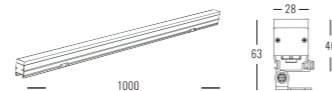

Beam Angle: B(1-30° 2-60° 3-90° 4-30x70° 5-60x90° 6-80x155°)

Power Supply: P(1-On/Off 2-DALI Dim 3-0-10V Dim)

Colour Finish: C(1-Black)

7024

Downlight Recessed. Ambience/UGR

WALL WASHER series

Architectural OUTDOOR