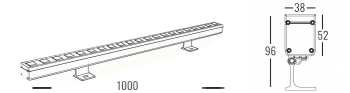

WALL WASHER series

OSRAM 50,000hrs SMD LED LM80 Fixed Ra >80 UGR <19 IP66 5 years Warranty DC24V CE Die-cast Aluminum Heatsink

Light Source	Power	Size	Source Lumens	System Lumens	CCT	Code
SMD LED	18W	1000x38x30mm	2201lm	1695lm	● 2700K	702012.B.P.C
SMD LED	18W	1000x38x30mm	2349lm	1809lm	● 3000K	702013.B.P.C
SMD LED	18W	1000x38x30mm	2497lm	1923lm	○ 4000K	702014.B.P.C
SMD LED	18W	1000x38x30mm	2593lm	1997lm	○ 5000K	702015.B.P.C
SMD LED	24W	1000x38x30mm	2935lm	2260lm	● 2700K	702022.B.P.C
SMD LED	24W	1000x38x30mm	3132m	2412lm	● 3000K	702023.B.P.C
SMD LED	24W	1000x38x30mm	3329m	2564lm	○ 4000K	702024.B.P.C
SMD LED	24W	1000x38x30mm	3458lm	2662lm	○ 5000K	702025.B.P.C
SMD LED	36W	1000x38x30mm	4098lm	3156lm	● 2700K	702032.B.P.C
SMD LED	36W	1000x38x30mm	4374lm	3368lm	● 3000K	702033.B.P.C
SMD LED	36W	1000x38x30mm	4650lm	3580lm	○ 4000K	702034.B.P.C
SMD LED	36W	1000x38x30mm	4829lm	3718lm	○ 5000K	702035.B.P.C
SMD LED	36W	1000x38x30mm	1872lm	1404lm	● RGB	702036.B.4.C
SMD LED	36W	1000x38x30mm	2268lm	1701lm	● RGBW	702037.B.5.C
SMD LED	48W	1000x38x30mm	2496lm	1872lm	● RGB	702038.B.4.C
SMD LED	48W	1000x38x30mm	3024lm	2268lm	● RGBW	702039.B.5.C

Beam Angle: B(1-20X45° 2-10X60° 3-10° 4-15° 5-30° 6-45° 7-60°)

Power Supply: P(1-On/Off 2-DALI Dim 3-0-10V Dim)

Colour Finish: C(1-Black 2-Grey)

7021

Downlight Recessed. Ambience/UGR

WALL WASHERseries

OSRAM 50,000hrs SMD LED LM80 Fixed Ra >90 UGR <19 IP66 5 years Warranty AC220V DC24V CE Die-cast Aluminum Heatsink