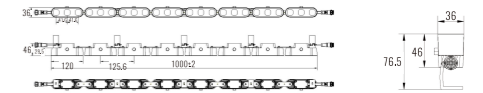

OSRAM 50,000hrs
SMD
LED LM80
Fixed
Ra >90
UGR <19
IP66
5 years Warranty
DC24V
CE
Die-cast Aluminum Heatsink
30°
50°
70°
90°
155°

Light Source	Power	Size	Source Lumens	System Lumens	CCT	Code
SMD LED	56W	1000x36x46mm	4959lm	3818lm	● 2700K	702312.B.P.C
SMD LED	56W	1000x36x46mm	5292lm	4075lm	● 3000K	702313.B.P.C
SMD LED	56W	1000x36x46mm	5625lm	4332lm	○ 4000K	702314.B.P.C
SMD LED	56W	1000x36x46mm	5842lm	4499lm	○ 5000K	702315.B.P.C
SMD LED	56W	1000x36x46mm	2968lm	2226lm	● RGBW	702316.B.5.C

Beam Angle: B(1-30° 2-60° 3-90° 4-30x70° 5-60x90° 6-80x155°)

Power Supply: P(1-On/Off 2-DALI Dim 3-0-10V Dim)

Colour Finish: C(1-Black)