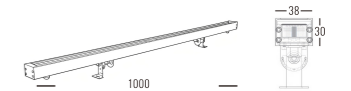

WALL WASHER series

OSRAM 50,000hrs SMD LED LM80 Fixed Ra >80 UGR <19 IP66 5 years Warranty DC24V CE Die-cast Aluminum Heatsink

Light Source	Power	Size	Source Lumens	System Lumens	CCT	Code
SMD LED	18W	1000x38x30mm	2201lm	1695lm	● 2700K	702012.B.P.C
SMD LED	18W	1000x38x30mm	2349lm	1809lm	● 3000K	702013.B.P.C
SMD LED	18W	1000x38x30mm	2497lm	1923lm	○ 4000K	702014.B.P.C
SMD LED	18W	1000x38x30mm	2593lm	1997lm	○ 5000K	702015.B.P.C
SMD LED	24W	1000x38x30mm	2935lm	2260lm	● 2700K	702022.B.P.C
SMD LED	24W	1000x38x30mm	3132m	2412lm	● 3000K	702023.B.P.C
SMD LED	24W	1000x38x30mm	3329m	2564lm	○ 4000K	702024.B.P.C
SMD LED	24W	1000x38x30mm	3458lm	2662lm	○ 5000K	702025.B.P.C
SMD LED	36W	1000x38x30mm	4098lm	3156lm	● 2700K	702032.B.P.C
SMD LED	36W	1000x38x30mm	4374lm	3368lm	● 3000K	702033.B.P.C
SMD LED	36W	1000x38x30mm	4650lm	3580lm	○ 4000K	702034.B.P.C
SMD LED	36W	1000x38x30mm	4829lm	3718lm	○ 5000K	702035.B.P.C
SMD LED	36W	1000x38x30mm	1872lm	1404lm	● RGB	702036.B.4.C
SMD LED	36W	1000x38x30mm	2268lm	1701lm	● RGBW	702037.B.5.C
SMD LED	48W	1000x38x30mm	2496lm	1872lm	● RGB	702038.B.4.C
SMD LED	48W	1000x38x30mm	3024lm	2268lm	● RGBW	702039.B.5.C

Beam Angle: B(1-20X45° 2-10X60° 3-10° 4-15° 5-30° 6-45° 7-60°)

Power Supply: P(1-On/Off 2-DALI Dim 3-0-10V Dim)

Colour Finish: C(1-Black 2-Grey)

7021

Downlight Recessed. Ambience/UGR

WALL WASHERseries

OSRAM 50,000hrs SMD LED LM80 Fixed Ra >90 UGR <19 IP66 5 years Warranty AC220V DC24V CE Die-cast Aluminum Heatsink