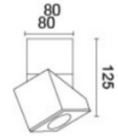

7039

Downlight Recessed. Ambience/UGR

WALL MOUNTseries

IP65

ArchitecturalOUTDOOR