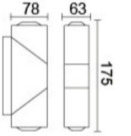

ArchitecturalOUTDOOR