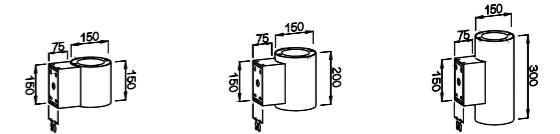

7032

Downlight Recessed. Ambience/UGR

WALL MOUNT series

IP65

OSRAM 50,000hrs COB LED LM80 Fixed Ra >90 UGR <19 IP65 5 years Warranty AC220-240V 50/60Hz CE Die-cast Aluminum Heatsink 12° 24° 36° 40°

Light Source	Power	Size	Source Lumens	System Lumens	CCT	Code
COB LED	1x15W	∅150x150mm	1518lm	1169lm	● 2700K	703212.B.P.C
COB LED	1x15W	∅150x150mm	1620lm	1247lm	● 3000K	703213.B.P.C
COB LED	1x15W	∅150x150mm	1722lm	1326lm	○ 4000K	703214.B.P.C
COB LED	1x15W	∅150x150mm	1788lm	1377lm	○ 5000K	703215.B.P.C
COB LED	1x20W	∅150x200mm	2024lm	1558lm	● 2700K	703222.B.P.C
COB LED	1x20W	∅150x200mm	2160lm	1663lm	● 3000K	703223.B.P.C
COB LED	1x20W	∅150x200mm	2296lm	1768lm	○ 4000K	703224.B.P.C
COB LED	1x20W	∅150x200mm	2385lm	1836lm	○ 5000K	703225.B.P.C
COB LED	1x30W	∅150x300mm	2909lm	2240lm	● 2700K	703222.B.P.C
COB LED	1x30W	∅150x300mm	3105lm	2391lm	● 3000K	703223.B.P.C
COB LED	1x30W	∅150x300mm	3301lm	2541lm	○ 4000K	703224.B.P.C
COB LED	1x30W	∅150x300mm	3428lm	2639lm	○ 5000K	703225.B.P.C

Beam Angle: B(1-12° 2-24° 3-36° 4-40°)

Power Supply: P(1-On/Off 2-DALI Dim 3-0-10V Dim)

Colour Finish: C(1-Black 2-Grey)