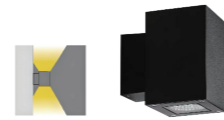

Beam Angle: B(1-12° 2-24° 3-36° 4-40°)

Power Supply: P(1-On/Off 2-DALI Dim 3-0-10V Dim)

Colour Finish: C(1-Black 2-Grey)

7037

Downlight Recessed. Ambience/UGR

WALL MOUNT series

IP65

Architectural OUTDOOR