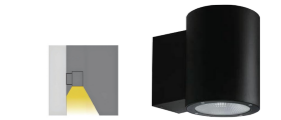

7032

Downlight Recessed. Ambience/UGR

WALL MOUNT series

IP65

OSRAM 50,000hrs COB LED LM80 Fixed Ra >90 UGR <19 IP65 5 years Warranty AC220-240V 50/60Hz CE Die-cast Aluminum Heatsink 12° 24° 36° 40°

Light Source	Power	Size	Source Lumens	System Lumens	CCT	Code
COB LED	1x15W	∅150x150mm	1518lm	1169lm	● 2700K	703212.B.P.C
COB LED	1x15W	∅150x150mm	1620lm	1247lm	● 3000K	703213.B.P.C
COB LED	1x15W	∅150x150mm	1722lm	1326lm	○ 4000K	703214.B.P.C
COB LED	1x15W	∅150x150mm	1788lm	1377lm	○ 5000K	703215.B.P.C
COB LED	1x20W	∅150x200mm	2024lm	1558lm	● 2700K	703222.B.P.C
COB LED	1x20W	∅150x200mm	2160lm	1663lm	● 3000K	703223.B.P.C
COB LED	1x20W	∅150x200mm	2296lm	1768lm	○ 4000K	703224.B.P.C
COB LED	1x20W	∅150x200mm	2385lm	1836lm	○ 5000K	703225.B.P.C
COB LED	1x30W	∅150x300mm	2909lm	2240lm	● 2700K	703222.B.P.C
COB LED	1x30W	∅150x300mm	3105lm	2391lm	● 3000K	703223.B.P.C
COB LED	1x30W	∅150x300mm	3301lm	2541lm	○ 4000K	703224.B.P.C
COB LED	1x30W	∅150x300mm	3428lm	2639lm	○ 5000K	703225.B.P.C

Beam Angle: B(1-12° 2-24° 3-36° 4-40°)

Power Supply: P(1-On/Off 2-DALI Dim 3-0-10V Dim)

Colour Finish: C(1-Black 2-Grey)