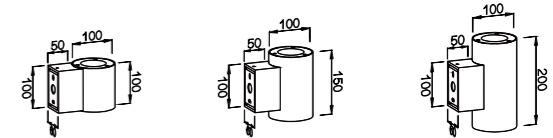

7030

Downlight Recessed. Ambience/UGR

WALL MOUNTseries

IP65

OSRAM 50,000hrs	COB	LED LM80		Ra >90	UGR <19			AC220-240V 50/60Hz		Die-cast Aluminum Heatsink	

Light Source	Power	Size	Source Lumens	System Lumens	CCT	Code
COB LED	1x7W	ø100x100mm	708lm	545lm	● 2700K	703012.B.P.C
COB LED	1x7W	ø100x100mm	756lm	582lm	● 3000K	703013.B.P.C
COB LED	1x7W	ø100x100mm	804lm	619lm	● 4000K	703014.B.P.C
COB LED	1x7W	ø100x100mm	835lm	643lm	● 5000K	703015.B.P.C
COB LED	1x10W	ø100x150mm	1012lm	779lm	● 2700K	703022.B.P.C
COB LED	1x10W	ø100x150mm	1080lm	832lm	● 3000K	703023.B.P.C
COB LED	1x10W	ø100x150mm	1148lm	884lm	● 4000K	703024.B.P.C
COB LED	1x10W	ø100x150mm	1192lm	918lm	● 5000K	703025.B.P.C
COB LED	1x15W	ø100x200mm	1518lm	1169lm	● 2700K	703032.B.P.C
COB LED	1x15W	ø100x200mm	1620lm	1247lm	● 3000K	703033.B.P.C
COB LED	1x15W	ø100x200mm	1722lm	1326lm	● 4000K	703034.B.P.C
COB LED	1x15W	ø100x200mm	1788lm	1377lm	● 5000K	703035.B.P.C

Beam Angle: B(1-12° 2-24° 3-36° 4-40°)

Power Supply: P(1-On/Off 2-DALI Dim 3-0-10V Dim)

Colour Finish: C(1-Black 2-Grey)