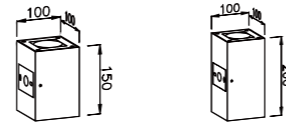

7035

Downlight Recessed. Ambience/UGR

WALL MOUNT series

IP65

Architectural OUTDOOR

7036

Downlight Recessed. Ambience/UGR

WALL MOUNT series

IP65