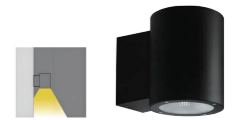

7030

Downlight Recessed. Ambience/UGR

WALL MOUNTseries

IP65

OSRAM 50,000hrs	COB	LED LM80		Ra >90	UGR <19			AC220-240V 50/60Hz		Die-cast Aluminum Heatsink	

Light Source	Power	Size	Source Lumens	System Lumens	CCT	Code
COB LED	1x7W	ø100x100mm	708lm	545lm	● 2700K	703012.B.P.C
COB LED	1x7W	ø100x100mm	756lm	582lm	● 3000K	703013.B.P.C
COB LED	1x7W	ø100x100mm	804lm	619lm	● 4000K	703014.B.P.C
COB LED	1x7W	ø100x100mm	835lm	643lm	● 5000K	703015.B.P.C
COB LED	1x10W	ø100x150mm	1012lm	779lm	● 2700K	703022.B.P.C
COB LED	1x10W	ø100x150mm	1080lm	832lm	● 3000K	703023.B.P.C
COB LED	1x10W	ø100x150mm	1148lm	884lm	● 4000K	703024.B.P.C
COB LED	1x10W	ø100x150mm	1192lm	918lm	● 5000K	703025.B.P.C
COB LED	1x15W	ø100x200mm	1518lm	1169lm	● 2700K	703032.B.P.C
COB LED	1x15W	ø100x200mm	1620lm	1247lm	● 3000K	703033.B.P.C
COB LED	1x15W	ø100x200mm	1722lm	1326lm	● 4000K	703034.B.P.C
COB LED	1x15W	ø100x200mm	1788lm	1377lm	● 5000K	703035.B.P.C

Beam Angle: B(1-12° 2-24° 3-36° 4-40°)

Power Supply: P(1-On/Off 2-DALI Dim 3-0-10V Dim)

Colour Finish: C(1-Black 2-Grey)