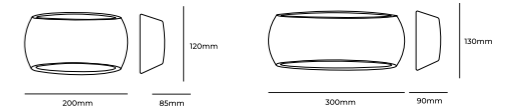

IP65

Touchless control
Not available for outdoor
use