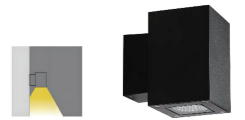

Architectural OUTDOOR

OSRAM 50,000hrs COB LED LM80 Fixed Ra >90 UGR <19 IP65 5 years Warranty AC220-240V 50/60Hz CE Die-cast Aluminum Heatsink

Light Source	Power	Size	Source Lumens	System Lumens	CCT	Code
COB LED	1x7W	100x100x100mm	708lm	545lm	● 2700K	703412.B.P.C
COB LED	1x7W	100x100x100mm	756lm	582lm	● 3000K	703413.B.P.C
COB LED	1x7W	100x100x100mm	804lm	619lm	○ 4000K	703414.B.P.C
COB LED	1x7W	100x100x100mm	835lm	643lm	○ 5000K	703415.B.P.C
COB LED	1x10W	100x100x150mm	1012lm	779lm	● 2700K	703422.B.P.C
COB LED	1x10W	100x100x150mm	1080lm	832lm	● 3000K	703423.B.P.C
COB LED	1x10W	100x100x150mm	1148lm	884lm	○ 4000K	703424.B.P.C
COB LED	1x10W	100x100x150mm	1192lm	918lm	○ 5000K	703425.B.P.C
COB LED	1x15W	100x100x200mm	1455lm	1120lm	● 2700K	703432.B.P.C
COB LED	1x15W	100x100x200mm	1553lm	1195lm	● 3000K	703433.B.P.C
COB LED	1x15W	100x100x200mm	1650lm	1271lm	○ 4000K	703434.B.P.C
COB LED	1x15W	100x100x200mm	1714lm	1320lm	○ 5000K	703435.B.P.C

Beam Angle: B(1-12° 2-24° 3-36° 4-40°)

Power Supply: P(1-On/Off 2-DALI Dim 3-0-10V Dim)

Colour Finish: C(1-Black 2-Grey)