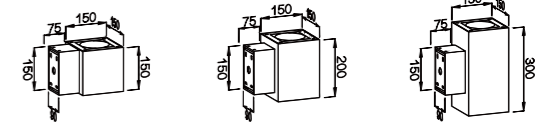

Architectural OUTDOOR

Light Source	Power	Size	Source Lumens	System Lumens	CCT	Code
COB LED	2x5W	100x100x150mm	1012lm	779lm	● 2700K	703512.B.P.C
COB LED	2x5W	100x100x150mm	1080lm	832lm	● 3000K	703513.B.P.C
COB LED	2x5W	100x100x150mm	1148lm	884lm	○ 4000K	703514.B.P.C
COB LED	2x5W	100x100x150mm	1192lm	918lm	○ 5000K	703515.B.P.C
COB LED	2x7W	100x100x200mm	1122lm	864lm	● 2700K	703522.B.P.C
COB LED	2x7W	100x100x200mm	1197lm	922lm	● 3000K	703523.B.P.C
COB LED	2x7W	100x100x200mm	1272lm	980lm	○ 4000K	703524.B.P.C
COB LED	2x7W	100x100x200mm	1321lm	1018lm	○ 5000K	703525.B.P.C

Beam Angle: B(1-12° 2-24° 3-36° 4-40°)

Power Supply: P(1-On/Off 2-DALI Dim 3-0-10V Dim)

Colour Finish: C(1-Black 2-Grey)

Light Source	Power	Size	Source Lumens	System Lumens	CCT	Code
COB LED	1x15W	150x150x150mm	1455lm	1120lm	● 2700K	703612.B.P.C
COB LED	1x15W	150x150x150mm	1553lm	1195lm	● 3000K	703613.B.P.C
COB LED	1x15W	150x150x150mm	1650lm	1271lm	○ 4000K	703614.B.P.C
COB LED	1x15W	150x150x150mm	1714lm	1320lm	○ 5000K	703615.B.P.C
COB LED	1x20W	150x150x200mm	2024lm	1558lm	● 2700K	703622.B.P.C
COB LED	1x20W	150x150x200mm	2160lm	1663lm	● 3000K	703623.B.P.C
COB LED	1x20W	150x150x200mm	2296lm	1768lm	○ 4000K	703624.B.P.C
COB LED	1x20W	150x150x200mm	2385lm	1836lm	○ 5000K	703625.B.P.C
COB LED	1x30W	150x150x300mm	2909lm	2240lm	● 2700K	703732.B.P.C
COB LED	1x30W	150x150x300mm	3105lm	2391lm	● 3000K	703733.B.P.C
COB LED	1x30W	150x150x300mm	3301lm	2541lm	○ 4000K	703734.B.P.C
COB LED	1x30W	150x150x300mm	3428lm	2639lm	○ 5000K	703735.B.P.C

Beam Angle: B(1-12° 2-24° 3-36° 4-40°)

Power Supply: P(1-On/Off 2-DALI Dim 3-0-10V Dim)

Colour Finish: C(1-Black 2-Grey)