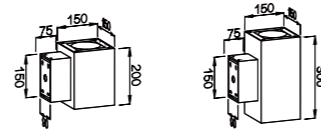

7037

Downlight Recessed. Ambience/UGR

WALL MOUNT series

IP65

Architectural OUTDOOR

OSRAM | COB | LED LM80 | | Ra >90 | UGR <19 | | | AC220-240V 50/60Hz | | Die-cast Aluminum Heatsink |

Light Source	Power	Size	Source Lumens	System Lumens	CCT	Code
COB LED	2x10W	150x150x200mm	2155lm	1616lm	● 2700K	703712.B.P.C
COB LED	2x10W	150x150x200mm	2300lm	1725lm	● 3000K	703713.B.P.C
COB LED	2x10W	150x150x200mm	2445lm	1834lm	○ 4000K	703714.B.P.C
COB LED	2x10W	150x150x200mm	2539lm	1904lm	○ 5000K	703715.B.P.C
COB LED	2x15W	150x150x300mm	3233lm	2424lm	● 2700K	703722.B.P.C
COB LED	2x15W	150x150x300mm	3450lm	2588lm	● 3000K	703723.B.P.C
COB LED	2x15W	150x150x300mm	3607lm	2751lm	○ 4000K	703724.B.P.C
COB LED	2x15W	150x150x300mm	3809lm	2857lm	○ 5000K	703725.B.P.C

Beam Angle: B(1-12° 2-24° 3-36° 4-40°)

Power Supply: P(1-On/Off 2-DALI Dim 3-0-10V Dim)

Colour Finish: C(1-Black 2-Grey)