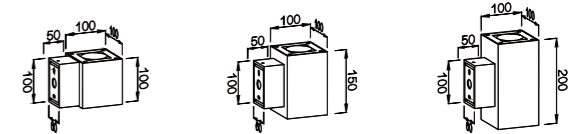

Architectural OUTDOOR

OSRAM 50,000hrs COB LED LM80 Fixed Ra >90 UGR <19 IP65 5 years Warranty AC220-240V 50/60Hz CE Die-cast Aluminum Heatsink

Light Source	Power	Size	Source Lumens	System Lumens	CCT	Code
COB LED	1x7W	100x100x100mm	708lm	545lm	● 2700K	703412.B.P.C
COB LED	1x7W	100x100x100mm	756lm	582lm	● 3000K	703413.B.P.C
COB LED	1x7W	100x100x100mm	804lm	619lm	○ 4000K	703414.B.P.C
COB LED	1x7W	100x100x100mm	835lm	643lm	○ 5000K	703415.B.P.C
COB LED	1x10W	100x100x150mm	1012lm	779lm	● 2700K	703422.B.P.C
COB LED	1x10W	100x100x150mm	1080lm	832lm	● 3000K	703423.B.P.C
COB LED	1x10W	100x100x150mm	1148lm	884lm	○ 4000K	703424.B.P.C
COB LED	1x10W	100x100x150mm	1192lm	918lm	○ 5000K	703425.B.P.C
COB LED	1x15W	100x100x200mm	1455lm	1120lm	● 2700K	703432.B.P.C
COB LED	1x15W	100x100x200mm	1553lm	1195lm	● 3000K	703433.B.P.C
COB LED	1x15W	100x100x200mm	1650lm	1271lm	○ 4000K	703434.B.P.C
COB LED	1x15W	100x100x200mm	1714lm	1320lm	○ 5000K	703435.B.P.C

Beam Angle: B(1-12° 2-24° 3-36° 4-40°)

Power Supply: P(1-On/Off 2-DALI Dim 3-0-10V Dim)

Colour Finish: C(1-Black 2-Grey)