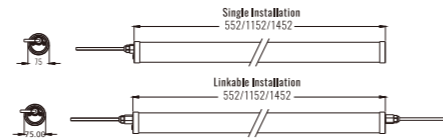

Beam Angle: B(1-120°)

Power Supply: P(1-On/Off 2-DALI Dim 3-0-10V Dim)

Colour Finish: C(1-White)

6095

Downlight Recessed. Ambience/UGR

TRI-PROOF series

IP67

Architectural OUTDOOR