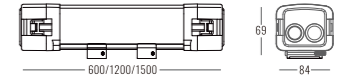

Architectural OUTDOOR

OSRAM 50,000hrs	SMD	LED LM80	Fixed	Ra >90	UGR <19	IP65	5 years Warranty	AC220-240V 50/60Hz	CE	Aluminum+PC	120°

Light Source	Power	Size	Source Lumens	System Lumens	CCT	Code
SMD LED	20W	600x85x56mm	2193lm	1688lm	● 2700K	608912.B.P.C
SMD LED	20W	600x85x56mm	2340lm	1802lm	● 3000K	608913.B.P.C
SMD LED	20W	600x85x56mm	2487lm	1915lm	○ 4000K	608914.B.P.C
SMD LED	20W	600x85x56mm	2583lm	1989lm	○ 5000K	608915.B.P.C
Light Source	Power	Size	Source Lumens	System Lumens	CCT	Code
SMD LED	40W	1200x85x56mm	4385lm	3377lm	● 2700K	608922.B.P.C
SMD LED	40W	1200x85x56mm	4680lm	3604lm	● 3000K	608923.B.P.C
SMD LED	40W	1200x85x56mm	4975lm	3831lm	○ 4000K	608924.B.P.C
SMD LED	40W	1200x85x56mm	5167lm	3978lm	○ 5000K	608925.B.P.C
Light Source	Power	Size	Source Lumens	System Lumens	CCT	Code
SMD LED	60W	1500x85x56mm	6578lm	5065lm	● 2700K	608932.B.P.C
SMD LED	60W	1500x85x56mm	7020lm	5405lm	● 3000K	608933.B.P.C
SMD LED	60W	1500x85x56mm	7462lm	5746lm	○ 4000K	608934.B.P.C
SMD LED	60W	1500x85x56mm	7750lm	5968lm	○ 5000K	608935.B.P.C

Beam Angle: B(1-120°)

Power Supply: P(1-0n/Off 2-DALI Dim 3-0-10V Dim)

Colour Finish: C(1-White)

White

OSRAM 50,000hrs	SMD	LED LM80	Fixed	Ra >90	UGR <19	IP65	5 years Warranty	AC100-240V 50/60Hz	CE	PC+PC	120°

Light Source	Power	Size	Source Lumens	System Lumens	CCT	Code
SMD LED	20W	600x84x69mm	2328lm	1792lm	● 2700K	609012.B.P.C
SMD LED	20W	600x84x69mm	2484lm	1913lm	● 3000K	609013.B.P.C
SMD LED	20W	600x84x69mm	2640lm	2033lm	○ 4000K	609014.B.P.C
SMD LED	20W	600x84x69mm	2742lm	2112lm	○ 5000K	609015.B.P.C
Light Source	Power	Size	Source Lumens	System Lumens	CCT	Code
SMD LED	40W	1200x84x69mm	4655lm	3584lm	● 2700K	609022.B.P.C
SMD LED	40W	1200x84x69mm	4968lm	3825lm	● 3000K	609023.B.P.C
SMD LED	40W	1200x84x69mm	5281lm	4066lm	○ 4000K	609024.B.P.C
SMD LED	40W	1200x84x69mm	5485lm	4223lm	○ 5000K	609025.B.P.C
Light Source	Power	Size	Source Lumens	System Lumens	CCT	Code
SMD LED	60W	1500x84x69mm	6983lm	5377lm	● 2700K	609032.B.P.C
SMD LED	60W	1500x84x69mm	7452lm	5738lm	● 3000K	609033.B.P.C
SMD LED	60W	1500x84x69mm	7921lm	6100lm	○ 4000K	609034.B.P.C
SMD LED	60W	1500x84x69mm	8227lm	6335lm	○ 5000K	609035.B.P.C

Beam Angle: B(1-120°)

Power Supply: P(1-0n/Off 2-DALI Dim 3-0-10V Dim)

Colour Finish: C(1-White)

White