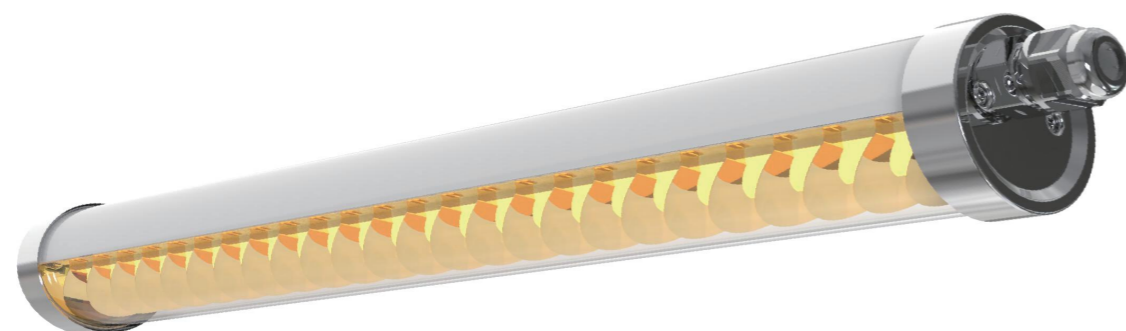

6092

Downlight Recessed. Ambience/UGR

TRI-PROOF series

IP67

ADJUSTABLE 80° - 120° TRI PROOF LIGHT TF SERIES -Grid type

- IP67 & IP69K
- PMMA IK08 / PC IK10
- Against water pressure of 100bar (1450psi) and temperature of 80°C
- System efficiency up to 60Lm/W
- High CRI>80
- Environmentally friendly, no mercury, no UV, no IR

- Environmentally friendly, no mercury, no UV, no IR
- Wide beam angle 80*120°
- Quick start instant 100% luminous flux
- 5 years warranty
- Certificate: CE, RoHS certified
- Surface mount or suspended

Light Source	Power	Size	Source Lumens	System Lumens	CCT	Code
SMD LED	20W	∅75x552mm	1434lm	1104lm	● 2700K	609212.B.P.C
SMD LED	20W	∅75x552mm	1530lm	1178lm	● 3000K	609213.B.P.C
SMD LED	20W	∅75x552mm	1626lm	1252lm	● 4000K	609214.B.P.C
SMD LED	20W	∅75x552mm	1689lm	1301lm	● 5000K	609215.B.P.C
SMD LED	40W	∅75x1152mm	2867lm	2208lm	● 2700K	609222.B.P.C
SMD LED	40W	∅75x1152mm	3060lm	2356lm	● 3000K	609223.B.P.C
SMD LED	40W	∅75x1152mm	3253lm	2505lm	● 4000K	609224.B.P.C
SMD LED	40W	∅75x1152mm	3378lm	2601lm	● 5000K	609225.B.P.C
SMD LED	50W	∅175x1452mm	3584lm	2760lm	● 2700K	609232.B.P.C
SMD LED	50W	∅175x1452mm	3825lm	2945lm	● 3000K	609233.B.P.C
SMD LED	50W	∅175x1452mm	4066lm	3131lm	● 4000K	609234.B.P.C
SMD LED	50W	∅175x1452mm	4223lm	3252lm	● 5000K	609235.B.P.C
SMD LED	60W	∅175x1452mm	4301lm	3312lm	● 2700K	609242.B.P.C
SMD LED	60W	∅175x1452mm	4590lm	3534lm	● 3000K	609243.B.P.C
SMD LED	60W	∅175x1452mm	4879lm	3757lm	● 4000K	609244.B.P.C
SMD LED	60W	∅175x1452mm	5067lm	3902lm	● 5000K	609245.B.P.C

Beam Angle: B(1-80X120°)

Power Supply: P(1-0n/Off 2-DALI Dim 3-0-10V Dim)

Colour Finish: C(1-White)