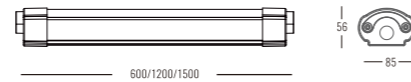

Beam Angle: B(1-120°)

Power Supply: P(1-On/Off 2-DALI Dim 3-0-10V Dim)

Colour Finish: C(1-White)

6089

Downlight Recessed. Ambience/UGR

TRI-PROOF series

IP65

Architectural OUTDOOR