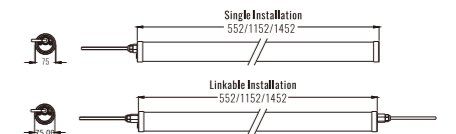

Beam Angle: B(1-120°)

Power Supply: P(1-0n/Off 2-DALI Dim 3-0-10V Dim)

Colour Finish: C(1-White)

White

6091

Downlight Recessed. Ambience/UGR

TRI-PROOF series

IP67