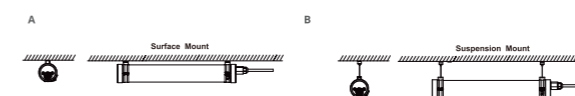

IP69K LED TRI PROOF LIGHT BROCHURE

POCHE

OSRAM 50,000hrs SMD LED LM80 Fixed Ra >90 UGR <19 IP67 5 years Warranty AC100-277V 50/60Hz CE Stainless Steel+Glass +High Borosilicate 120°

Light Source	Power	Size	Source Lumens	System Lumens	CCT	Code
SMD LED	20W	∅75x552mm	2108lm	1623lm	● 2700K	609112.B.P.C
SMD LED	20W	∅75x552mm	2250lm	1733lm	● 3000K	609113.B.P.C
SMD LED	20W	∅75x552mm	2392lm	1842lm	○ 4000K	609114.B.P.C
SMD LED	20W	∅75x552mm	2484lm	1913lm	○ 5000K	609115.B.P.C
SMD LED	40W	∅75x1152mm	4217lm	3247lm	● 2700K	609122.B.P.C
SMD LED	40W	∅75x1152mm	4500lm	3465lm	● 3000K	609123.B.P.C
SMD LED	40W	∅75x1152mm	4784lm	3683lm	○ 4000K	609124.B.P.C
SMD LED	40W	∅75x1152mm	4968lm	3825lm	○ 5000K	609125.B.P.C
SMD LED	50W	∅175x1452mm	5271lm	4058lm	● 2700K	609132.B.P.C
SMD LED	50W	∅175x1452mm	5625lm	4331lm	● 3000K	609133.B.P.C
SMD LED	50W	∅175x1452mm	5979lm	4604lm	○ 4000K	609134.B.P.C
SMD LED	50W	∅175x1452mm	6210lm	4782lm	○ 5000K	609135.B.P.C
SMD LED	60W	∅175x1452mm	6325lm	4870lm	● 2700K	609142.B.P.C
SMD LED	60W	∅175x1452mm	6750lm	5198lm	● 3000K	609143.B.P.C
SMD LED	60W	∅175x1452mm	7175lm	5525lm	○ 4000K	609144.B.P.C
SMD LED	60W	∅175x1452mm	7452lm	5738lm	○ 5000K	609145.B.P.C

Beam Angle: B(1-120°)

Power Supply: P(1-0n/Off 2-DALI Dim 3-0-10V Dim)

Colour Finish: C(1-White)