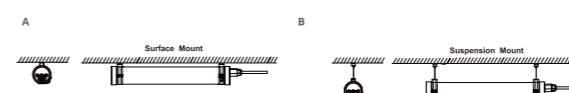

Light Source	Power	Size	Source Lumens	System Lumens	CCT	Code
SMD LED	20W	∅75x552mm	1434lm	1104lm	● 2700K	609212.B.P.C
SMD LED	20W	∅75x552mm	1530lm	1178lm	● 3000K	609213.B.P.C
SMD LED	20W	∅75x552mm	1626lm	1252lm	● 4000K	609214.B.P.C
SMD LED	20W	∅75x552mm	1689lm	1301lm	● 5000K	609215.B.P.C
SMD LED	40W	∅75x1152mm	2867lm	2208lm	● 2700K	609222.B.P.C
SMD LED	40W	∅75x1152mm	3060lm	2356lm	● 3000K	609223.B.P.C
SMD LED	40W	∅75x1152mm	3253lm	2505lm	● 4000K	609224.B.P.C
SMD LED	40W	∅75x1152mm	3378lm	2601lm	● 5000K	609225.B.P.C
SMD LED	50W	∅175x1452mm	3584lm	2760lm	● 2700K	609232.B.P.C
SMD LED	50W	∅175x1452mm	3825lm	2945lm	● 3000K	609233.B.P.C
SMD LED	50W	∅175x1452mm	4066lm	3131lm	● 4000K	609234.B.P.C
SMD LED	50W	∅175x1452mm	4223lm	3252lm	● 5000K	609235.B.P.C
SMD LED	60W	∅175x1452mm	4301lm	3312lm	● 2700K	609242.B.P.C
SMD LED	60W	∅175x1452mm	4590lm	3534lm	● 3000K	609243.B.P.C
SMD LED	60W	∅175x1452mm	4879lm	3757lm	● 4000K	609244.B.P.C
SMD LED	60W	∅175x1452mm	5067lm	3902lm	● 5000K	609245.B.P.C

Beam Angle: B(1-80X120°)

Power Supply: P(1-0n/Off 2-DALI Dim 3-0-10V Dim)

Colour Finish: C(1-White)