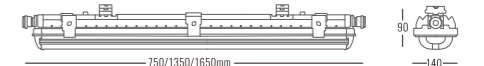

Architectural OUTDOOR

OSRAM 50,000hrs	SMD	LED LM80	Fixed	Ra >90	UGR <19	IP65	5 years Warranty	AC100-240V 50/60Hz	CE	Metal-Tempered Glass	120°

Light Source	Power	Size	Source Lumens	System Lumens	CCT	Code
SMD LED	18W	750x140x90mm	2125lm	1636lm	● 2700K	608712.B.P.C
SMD LED	18W	750x140x90mm	2268lm	1746lm	● 3000K	608713.B.P.C
SMD LED	18W	750x140x90mm	2411lm	1856lm	○ 4000K	608714.B.P.C
SMD LED	18W	750x140x90mm	2504lm	1928lm	○ 5000K	608715.B.P.C
SMD LED	36W	1350x140x90mm	4250lm	3273lm	● 2700K	608722.B.P.C
SMD LED	36W	1350x140x90mm	4536lm	3493lm	● 3000K	608723.B.P.C
SMD LED	36W	1350x140x90mm	4822lm	3713lm	○ 4000K	608724.B.P.C
SMD LED	36W	1350x140x90mm	5008lm	3856lm	○ 5000K	608725.B.P.C
SMD LED	50W	1650x140x90mm	5903lm	4545lm	● 2700K	608732.B.P.C
SMD LED	50W	1650x140x90mm	6300lm	4851lm	● 3000K	608733.B.P.C
SMD LED	50W	1650x140x90mm	6697lm	5157lm	○ 4000K	608734.B.P.C
SMD LED	50W	1650x140x90mm	6955lm	5356lm	○ 5000K	608735.B.P.C
SMD LED	60W	1650x140x90mm	7084lm	5454lm	● 2700K	608742.B.P.C
SMD LED	60W	1650x140x90mm	7560lm	5821lm	● 3000K	608743.B.P.C
SMD LED	60W	1650x140x90mm	8036lm	6188lm	○ 4000K	608744.B.P.C
SMD LED	60W	1650x140x90mm	8346lm	6427lm	○ 5000K	608745.B.P.C

Beam Angle: B(1-120°)

Power Supply: P(1-On/Off 2-DALI Dim 3-0-10V Dim)

Colour Finish: C(1-White)

White