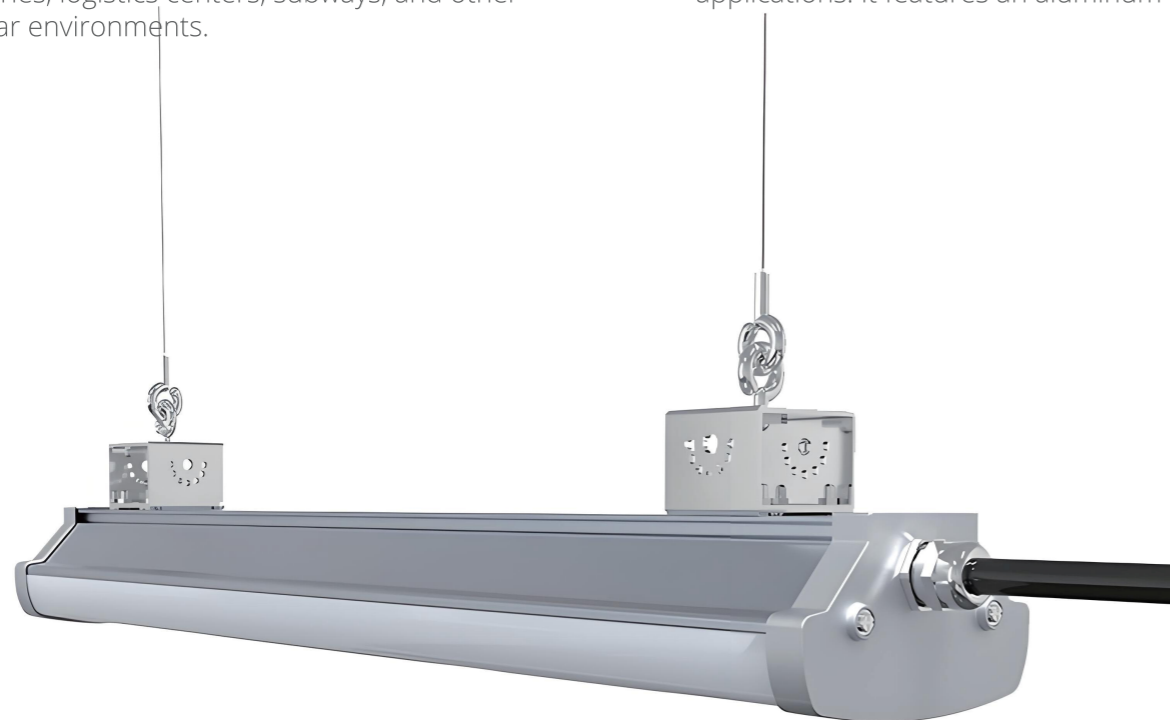

TRI PROOF LIGHT

Customizable high power output, and an adjustable lamp angle, making it suitable for warehouses, factories, logistics centers, subways, and other similar environments.

Is a robust and high-performance tri-proof luminaire designed for industrial and commercial applications. It features an aluminum heat sink.