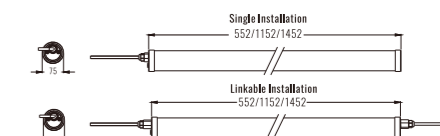

Beam Angle: B(1-120°)

Power Supply: P(1-0n/Off 2-DALI Dim 3-0-10V Dim)

Colour Finish: C(1-White)

6092

Downlight Recessed. Ambience/UGR

TRI-PROOF series

IP67

ADJUSTABLE 80° - 120° TRI PROOF LIGHT TF SERIES -Grid type