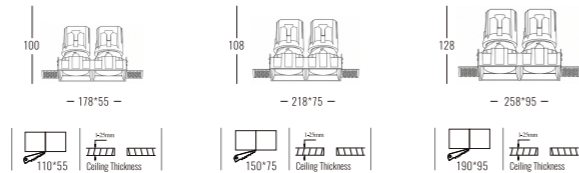

4838

Downlight Recessed. Ambience/UGR

DURAseries

IP65

Architectural INDOOR

OSRAM 50,000hrs | LED LM80 | Fixed | Ra >90 | UGR <19 | IP65 | 5 years Warranty | AC220-240V 50/60Hz | CE | Die-cast Aluminium Heatsink | 15° 24° 36° 55°

Light Source	Power	Size	Source Lumens	System Lumens	CCT	Code
COB LED	14W	178x55x100mm	1627lm	1164lm	● 2700K	483812.B.P.C
COB LED	14W	178x55x100mm	1736lm	1243lm	● 3000K	483813.B.P.C
COB LED	14W	178x55x100mm	1845lm	1321lm	○ 4000K	483814.B.P.C
COB LED	14W	178x55x100mm	1917lm	1372lm	○ 5000K	483815.B.P.C
COB LED	24W	218x75x108mm	2789lm	2183lm	● 2700K	483822.B.P.C
COB LED	24W	218x75x108mm	2976lm	2330lm	● 3000K	483823.B.P.C
COB LED	24W	218x75x108mm	3163lm	2477lm	○ 4000K	483824.B.P.C
COB LED	24W	218x75x108mm	3286lm	2573lm	○ 5000K	483825.B.P.C
COB LED Zigbee Smart	0-24W	218x75x108mm	0-3286lm	0-2573lm	● 2700K--○ 6500K	483826.B.5.C
COB LED	36W	258x95x128mm	4183lm	3093lm	● 2700K	443832.B.P.C
COB LED	36W	258x95x128mm	4464lm	3301lm	● 3000K	443833.B.P.C
COB LED	36W	258x95x128mm	4745lm	3509lm	○ 4000K	443834.B.P.C
COB LED	36W	258x95x128mm	4928lm	3644lm	○ 5000K	443835.B.P.C
COB LED Zigbee Smart	0-36W	258x95x128mm	0-4928lm	0-3644lm	● 2700K--○ 6500K	443836.B.5.C

Beam Angle: B(1-15° 2-24° 3-36° 4-55°)

Power Supply: P(1-On/Off 2-Phase Dim 3-DALI Dim 4-0-10V Dim)

Colour Finish: C(WW-White/White WB-White/Black WMS-White/Mat Silver WS-White/Silver WRG-White/Rose Gold WCB-White/Chrome Black)

8048

Downlight Recessed. Ambience/UGR

STAIRseries

Architectural INDOOR

OSRAM 50,000hrs | SMD | LED LM80 | Fixed | Ra >80 | UGR <19 | IP20 | 5 years Warranty | AC220-240V 50/60Hz | CE | Die-cast Aluminium Heatsink | 120°

Light Source	Power	Size	Source Lumens	System Lumens	CCT	Code
SMD LED	3W	145x100x50mm	295lm	227lm	● 2700K	803012.B.P.C
SMD LED	3W	145x100x50mm	315lm	243lm	● 3000K	803013.B.P.C
SMD LED	3W	145x100x50mm	335lm	258lm	○ 4000K	803014.B.P.C
SMD LED	3W	145x100x50mm	348lm	268lm	○ 5000K	803015.B.P.C

Beam Angle: B(1-120°)

Power Supply: P(1-On/Off 2-DALI Dim 3-0-10V Dim)

Colour Finish: C(1-White)