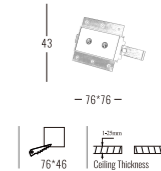

Beam Angle: B(1-30°)

Power Supply: P(1-On/Off)

Colour Finish: C(WB-White/Black)

5036

Downlight Recessed. Ambience/UGR

KOMPAKT series

Architectural INDOOR

Light Source	Power	Size	Source Lumens	System Lumens	CCT	Code
COB LED	4W	76x76x43mm	401lm	250lm	● 2700K	503612.B.P.C
COB LED	4W	76x76x43mm	428lm	269lm	● 3000K	503613.B.P.C
COB LED	4W	76x76x43mm	455lm	286lm	○ 4000K	503614.B.P.C
COB LED	4W	76x76x43mm	473lm	294lm	○ 5000K	503615.B.P.C