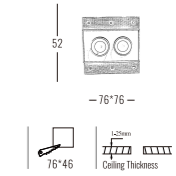

Architectural INDOOR

OSRAM 50,000hrs | LED LM80 | Adj. | Ra >90 | UGR <19 | IP20 | 5 years Warranty | AC220-240V 50/60Hz | CE | Die-cast Aluminum Heatsink | 30°

Light Source	Power	Size	Source Lumens	System Lumens	CCT	Code
COB LED	4W	76x76x52mm	401lm	262lm	● 2700K	508212.B.P.C
COB LED	4W	76x76x52mm	428lm	279lm	● 3000K	508213.B.P.C
COB LED	4W	76x76x52mm	455lm	297lm	○ 4000K	508214.B.P.C
COB LED	4W	76x76x52mm	473lm	308lm	○ 5000K	508215.B.P.C

Beam Angle: B(1-30°)

Power Supply: P(1-On/Off)

Colour Finish: C(WB-White/Black)