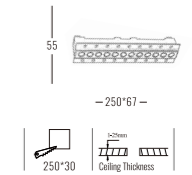

Beam Angle: B(1-30°)

Power Supply: P(1-On/Off 2-Phase Dim 3-DALI Dim 4-0-10V Dim)

Colour Finish: C(WB-White/Black)

5093

Downlight Recessed. Ambience/UGR

LINIEseries

Architectural INDOOR

Light Source	Power	Size	Source Lumens	System Lumens	CCT	Code
COB LED	18W	250x67x55mm	1805lm	1413lm	● 2700K	509312.B.P.C
COB LED	18W	250x67x55mm	1926lm	1508lm	● 3000K	509313.B.P.C
COB LED	18W	250x67x55mm	2047lm	1603lm	○ 4000K	509314.B.P.C
COB LED	18W	250x67x55mm	2126lm	1665lm	○ 5000K	509315.B.P.C
COB LED Zigbee Smart	0-18W	250x67x55mm	0-2126lm	0-1665lm	● 2700K - ○ 6500K	509316.B.5.C