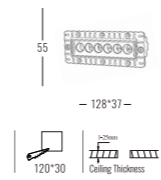

4733

Downlight Recessed. Ambience/UGR

PLATINseries

ArchitecturalINDOOR

4734

Downlight Recessed. Ambience/UGR

PLATINseries

ArchitecturalINDOOR