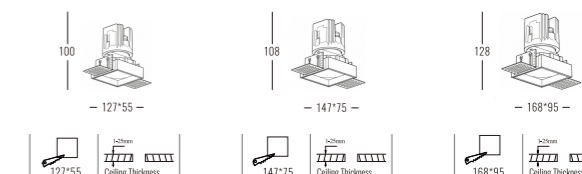

Architectural INDOOR

Light Source	Power	Size	Source Lumens	System Lumens	CCT	Code
COB LED	7W	127x55x100mm	813lm	582lm	● 2700K	483612.B.P.C
COB LED	7W	127x55x100mm	868lm	621lm	● 3000K	483613.B.P.C
COB LED	7W	127x55x100mm	923lm	661lm	● 4000K	483614.B.P.C
COB LED	7W	127x55x100mm	958lm	686lm	● 5000K	483615.B.P.C
COB LED	12W	147x75x108mm	1394lm	1092lm	● 2700K	483622.B.P.C
COB LED	12W	147x75x108mm	1488lm	1165lm	● 3000K	483623.B.P.C
COB LED	12W	147x75x108mm	1582lm	1239lm	● 4000K	483624.B.P.C
COB LED	12W	147x75x108mm	1643lm	1286lm	● 5000K	483625.B.P.C
COB LED	20W	168x95x128mm	2324lm	1638lm	● 2700K	483632.B.P.C
COB LED	20W	168x95x128mm	2480lm	1748lm	● 3000K	483633.B.P.C
COB LED	20W	168x95x128mm	2636lm	1858lm	● 4000K	483634.B.P.C
COB LED	20W	168x95x128mm	2738lm	1929lm	● 5000K	483635.B.P.C

Beam Angle: B(1-15° 2-24° 3-36° 4-55°)

Power Supply: P(1-On/Off 2-Phase Dim 3-DALI Dim 4-0-10V Dim 5-Zigbee Smart)

Colour Finish: C(WW-White/White WB-White/Black WMS-White/Mat Silver WS-White/Silver WRG-White/Rose Gold WCB-White/Chrome Black)