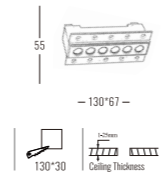

Beam Angle: B(1-30°)

Power Supply: P(1-On/Off 2-Phase Dim 3-DALI Dim 4-0-10V Dim)

Colour Finish: C(WB-White/Black)

5092

Downlight Recessed. Ambience/UGR

LINIEseries

Architectural INDOOR

Light Source	Power	Size	Source Lumens	System Lumens	CCT	Code
COB LED	10W	130x67x55mm	1003lm	785lm	● 2700K	509212.B.P.C
COB LED	10W	130x67x55mm	1070lm	838lm	● 3000K	509213.B.P.C
COB LED	10W	130x67x55mm	1137lm	891lm	○ 4000K	509214.B.P.C
COB LED	10W	130x67x55mm	1181lm	925lm	○ 5000K	509215.B.P.C
COB LED Zigbee Smart	0-10W	130x67x55mm	0-1181lm	0-925lm	● 2700K - ○ 6500K	509216.B.5.C