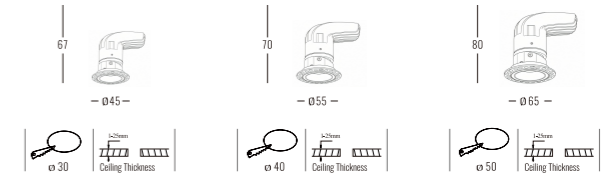

4026

Downlight Recessed. Ambience/UGR

LICHTERseries

Architectural INDOOR

Light Source	Power	Size	Source Lumens	System Lumens	CCT	Code
COB LED	12W	∅110x95mm	1394lm	954lm	● 2700K	402612.B.P.C
COB LED	12W	∅110x95mm	1488lm	1018lm	● 3000K	402613.B.P.C
COB LED	12W	∅110x95mm	1582lm	1082lm	○ 4000K	402614.B.P.C
COB LED	12W	∅110x95mm	1643lm	1124lm	○ 5000K	402615.B.P.C
COB LED Zigbee Smart	0-12W	∅110x95mm	0-1643lm	0-1124lm	● 2700K - ○ 6500K	402616.B.5.C

Beam Angle: B(1-15° 2-24° 3-36° 4-60°)

Power Supply: P(1-On/Off 2-Phase Dim 3-DALI Dim 4-0-10V Dim)

Colour Finish: C(WW-White/White WB-White/Black WS-White/Silver WG-Black/Golden)

4061

Downlight Recessed. Ambience/UGR

MIKROseries

Architectural INDOOR

Light Source	Power	Size	Source Lumens	System Lumens	CCT	Code
COB LED	5W	∅45x67mm	581lm	421lm	● 2700K	406112.B.P.C
COB LED	5W	∅45x67mm	620lm	449lm	● 3000K	406113.B.P.C
COB LED	5W	∅45x67mm	659lm	477lm	○ 4000K	406114.B.P.C
COB LED	5W	∅45x67mm	684lm	495lm	○ 5000K	406115.B.P.C
COB LED	10W	∅55x70mm	1068lm	836lm	● 2700K	406122.B.P.C
COB LED	10W	∅55x70mm	1140lm	893lm	● 3000K	406123.B.P.C
COB LED	10W	∅55x70mm	1212lm	949lm	○ 4000K	406124.B.P.C
COB LED	10W	∅55x70mm	1259lm	985lm	○ 5000K	406125.B.P.C
COB LED	15W	∅65x80mm	1743lm	1274lm	● 2700K	406132.B.P.C
COB LED	15W	∅65x80mm	1860lm	1359lm	● 3000K	406133.B.P.C
COB LED	15W	∅65x80mm	1977lm	1445lm	○ 4000K	406134.B.P.C
COB LED	15W	∅65x80mm	2053lm	1501lm	○ 5000K	406135.B.P.C

Beam Angle: B(1-15° 2-24° 3-36° 4-50°)

Power Supply: P(1-On/Off 2-Phase Dim 3-DALI Dim 4-0-10V Dim)

Colour Finish: C(WW-White/White WB--White/Black)