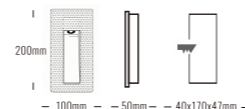

Beam Angle: B(1-120°)

Power Supply: P(1-On/Off 2-DALI Dim 3-0-10V Dim)

Colour Finish: C(1-White)

8049

Downlight Recessed. Ambience/UGR

STAIRseries

Architectural INDOOR

OSRAM 50,000hrs	SMD	LED LM80	Fixed	Ra > 80	UGR < 19	IP20	5 years Warranty	AC220-240V 50/60Hz	CE	Die-cast Aluminium Heatsink	60°
---------------------------	-----	-------------	-------	------------	-------------	------	---------------------	-----------------------	----	--------------------------------	-----