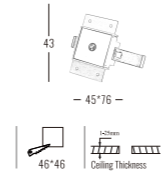

Beam Angle: B(1-15° 2-24° 3-36° 4-50°)

Power Supply: P(1-On/Off 2-Phase Dim 3-DALI Dim 4-0-10V Dim)

Colour Finish: C(WW-White/White WB--White/Black)

5035

Downlight Recessed. Ambience/UGR

KOMPAKT series

Architectural INDOOR