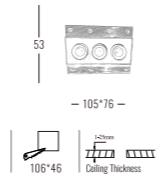

Light Source	Power	Size	Source Lumens	System Lumens	CCT	Code
COB LED	6W	105x76x53mm	602lm	393lm	● 2700K	508312.B.P.C
COB LED	6W	105x76x53mm	642lm	419lm	● 3000K	508313.B.P.C
COB LED	6W	105x76x53mm	682lm	445lm	● 4000K	508314.B.P.C
COB LED	6W	105x76x53mm	709lm	462lm	● 5000K	508315.B.P.C