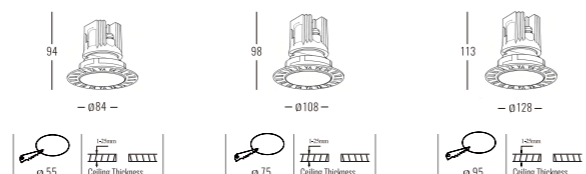

4834

Downlight Recessed. Ambience/UGR

DURAseries

IP65

Architectural INDOOR

Light Source	Power	Size	Source Lumens	System Lumens	CCT	Code
COB LED	7W	ø84x94mm	813lm	582lm	● 2700K	483412.B.P.C
COB LED	7W	ø84x94mm	868lm	621lm	● 3000K	483413.B.P.C
COB LED	7W	ø84x94mm	923lm	661lm	● 4000K	483414.B.P.C
COB LED	7W	ø84x94mm	958lm	686lm	● 5000K	483415.B.P.C
COB LED	12W	ø108x98mm	1394lm	1092lm	● 2700K	483422.B.P.C
COB LED	12W	ø108x98mm	1488lm	1165lm	● 3000K	483423.B.P.C
COB LED	12W	ø108x98mm	1582lm	1239lm	● 4000K	483424.B.P.C
COB LED	12W	ø108x98mm	1643lm	1286lm	● 5000K	483425.B.P.C
COB LED Zigbee Smart	0-12W	ø108x98mm	0-1643lm	0-1286lm	● 2700K--○ 6500K	483426.B.5.C
COB LED	20W	ø128x113mm	2324lm	1638lm	● 2700K	483432.B.P.C
COB LED	20W	ø128x113mm	2480lm	1748lm	● 3000K	483433.B.P.C
COB LED	20W	ø128x113mm	2636lm	1858lm	● 4000K	483434.B.P.C
COB LED	20W	ø128x113mm	2738lm	1929lm	● 5000K	483435.B.P.C
COB LED Zigbee Smart	0-20W	ø128x113mm	0-2738lm	0-1929lm	● 2700K--○ 6500K	483436.B.5.C

Beam Angle: B(1-15° 2-24° 3-36° 4-55°)

Power Supply: P(1-On/Off 2-Phase Dim 3-DALI Dim 4-0-10V Dim)

Colour Finish: C(WW-White/White WB-White/Black WMS-White/Mat Silver WS-White/Silver WRG-White/Rose Gold WCB-White/Chrome Black)

4836

Downlight Recessed. Ambience/UGR

DURAseries

IP65