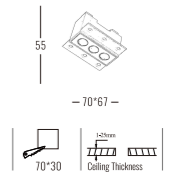

Beam Angle: B(1-30°)

Power Supply: P(1-On/Off 2-Phase Dim 3-DALI Dim 4-0-10V Dim)

Colour Finish: C(WB-White/Black)

5091

Downlight Recessed. Ambience/UGR

LINIE series

Architectural INDOOR

Light Source	Power	Size	Source Lumens	System Lumens	CCT	Code
COB LED	5W	70x67x55mm	501lm	314lm	● 2700K	509112.B.P.C
COB LED	5W	70x67x55mm	535lm	335lm	● 3000K	509113.B.P.C
COB LED	5W	70x67x55mm	569lm	356lm	○ 4000K	509114.B.P.C
COB LED	5W	70x67x55mm	591lm	370lm	○ 5000K	509115.B.P.C