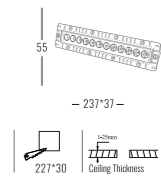

4733

Downlight Recessed. Ambience/UGR

PLATINseries

ArchitecturalINDOOR

4734

Downlight Recessed. Ambience/UGR

PLATINseries

ArchitecturalINDOOR