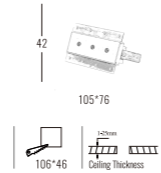

Beam Angle: B(1-30°)

Power Supply: P(1-On/Off)

Colour Finish: C(WB-White/Black)

5037

Downlight Recessed. Ambience/UGR

KOMPAKT series

Architectural INDOOR

Light Source	Power	Size	Source Lumens	System Lumens	CCT	Code
COB LED	6W	105x76x42mm	602lm	374lm	● 2700K	503712.B.P.C
COB LED	6W	105x76x42mm	642lm	403lm	● 3000K	503713.B.P.C
COB LED	6W	105x76x42mm	682lm	428lm	○ 4000K	503714.B.P.C
COB LED	6W	105x76x42mm	709lm	441lm	○ 5000K	503715.B.P.C