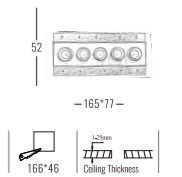

Architectural INDOOR

Light Source	Power	Size	Source Lumens	System Lumens	CCT	Code
COB LED	10W	165x77x52mm	1003lm	785lm	● 2700K	508412.B.P.C
COB LED	10W	165x77x52mm	1070lm	838lm	● 3000K	508413.B.P.C
COB LED	10W	165x77x52mm	1137lm	891lm	● 4000K	508414.B.P.C
COB LED	10W	165x77x52mm	1181lm	925lm	● 5000K	508415.B.P.C

Beam Angle: B(1-30°)

Power Supply: P(1-On/Off)

Colour Finish: C(WB-White/Black)