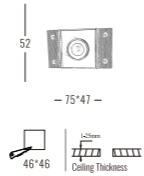

5081

Downlight Recessed. Ambience/UGR

KLEINseries

Architectural INDOOR

OSRAM 50,000hrs | LED LM80 | Adj. | Ra >90 | UGR <19 | IP20 | 5 years Warranty | AC220-240V 50/60Hz | CE | Die-cast Aluminum Heatsink | 30°

Light Source	Power	Size	Source Lumens	System Lumens	CCT	Code
COB LED	2W	75x47x52mm	201lm	131lm	● 2700K	508112.B.P.C
COB LED	2W	75x47x52mm	214lm	140lm	● 3000K	508113.B.P.C
COB LED	2W	75x47x52mm	227lm	148lm	○ 4000K	508114.B.P.C
COB LED	2W	75x47x52mm	236lm	154lm	○ 5000K	508115.B.P.C

Beam Angle: B(1-30°)

Power Supply: P(1-On/Off)

Colour Finish: C(WB-White/Black)

5082

Downlight Recessed. Ambience/UGR

KLEINseries