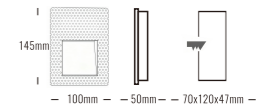

Architectural INDOOR

OSRAM 50,000hrs | SMD | LED LM80 | Fixed | Ra >80 | UGR <19 | IP20 | 5 years Warranty | AC220-240V 50/60Hz | CE | Die-cast Aluminium Heatsink | 120°

Light Source	Power	Size	Source Lumens	System Lumens	CCT	Code
SMD LED	3W	145x100x50mm	295lm	227lm	● 2700K	803012.B.P.C
SMD LED	3W	145x100x50mm	315lm	243lm	● 3000K	803013.B.P.C
SMD LED	3W	145x100x50mm	335lm	258lm	○ 4000K	803014.B.P.C
SMD LED	3W	145x100x50mm	348lm	268lm	○ 5000K	803015.B.P.C

Beam Angle: B(1-120°)

Power Supply: P(1-On/Off 2-DALI Dim 3-0-10V Dim)

Colour Finish: C(1-White)