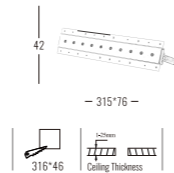

Beam Angle: B(1-30°)

Power Supply: P(1-On/Off 2-Phase Dim 3-DALI Dim 4-0-10V Dim)

Colour Finish: C(WB-White/Black)

5039

Downlight Recessed. Ambience/UGR

KOMPAKT series

Architectural INDOOR

Light Source	Power	Size	Source Lumens	System Lumens	CCT	Code
COB LED	20W	315x76x42mm	2005lm	1498lm	● 2700K	503912.B.P.C
COB LED	20W	315x76x42mm	2140lm	1612lm	● 3000K	503913.B.P.C
COB LED	20W	315x76x42mm	2275lm	1714lm	○ 4000K	503914.B.P.C
COB LED	20W	315x76x42mm	2363lm	1765lm	○ 5000K	503915.B.P.C
COB LED Zigbee Smart	0-20W	315x76x42mm	0-2363lm	0-1765lm	● 2700K--○ 6500K	503916.B.5.C