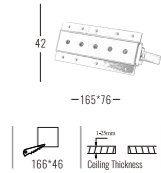

Beam Angle: B(1-30°)

Power Supply: P(1-On/Off 2-Phase Dim 3-DALI Dim 4-0-10V Dim)

Colour Finish: C(WB-White/Black)

5038

Downlight Recessed. Ambience/UGR

KOMPAKT series

Architectural INDOOR

Light Source	Power	Size	Source Lumens	System Lumens	CCT	Code
COB LED	10W	165x76x42mm	1003lm	749lm	● 2700K	503812.B.P.C
COB LED	10W	165x76x42mm	1070lm	806lm	● 3000K	503813.B.P.C
COB LED	10W	165x76x42mm	1137lm	857lm	○ 4000K	503814.B.P.C
COB LED	10W	165x76x42mm	1181lm	882lm	○ 5000K	503815.B.P.C
COB LED Zigbee Smart	0-10W	165x76x42mm	0-1181lm	0-882lm	● 2700K - ○ 6500K	503816.B.5.C