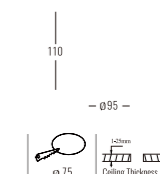

Architectural INDOOR