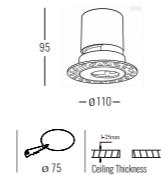

4026

Downlight Recessed. Ambience/UGR

LICHTERseries

Architectural INDOOR