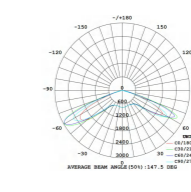

Light Source	Power	Size	Source Lumens	System Lumens	CCT	Code
SMD LED	150W	244.9x522.1x40mm	● 12662lm	● 16444lm	2700K	701832.B.P.C
SMD LED	150W	244.9x522.1x40mm	● 15015lm	● 19500lm	3000K	701833.B.P.C
SMD LED	150W	244.9x522.1x40mm	○ 15961lm	○ 20729lm	4000K	701834.B.P.C
SMD LED	150W	244.9x522.1x40mm	○ 16577lm	○ 21528lm	5000K	701835.B.P.C

Light Source	Power	Size	Source Lumens	System Lumens	CCT	Code
SMD LED	200W	302.6x595x40mm	● 21926lm	● 16883m	2700K	701842.B.P.C
SMD LED	200W	302.6x595x40mm	● 26000lm	● 20020lm	3000K	701843.B.P.C
SMD LED	200W	302.6x595x40mm	○ 27638lm	○ 21281lm	4000K	701844.B.P.C
SMD LED	200W	302.6x595x40mm	○ 28704lm	○ 22102lm	5000K	701845.B.P.C

Light Source	Power	Size	Source Lumens	System Lumens	CCT	Code
SMD LED	240W	302.6x595x40mm	● 25299lm	● 19480lm	2700K	701852.B.P.C
SMD LED	240W	302.6x595x40mm	● 30000lm	● 23100lm	3000K	701853.B.P.C
SMD LED	240W	302.6x595x40mm	○ 31890lm	○ 24555lm	4000K	701854.B.P.C
SMD LED	240W	302.6x595x40mm	○ 33120lm	○ 25502lm	5000K	701855.B.P.C

## Light distribution curve selection

120°

113°x97°

TI

T II-M

T III-M

T IV-M

TV