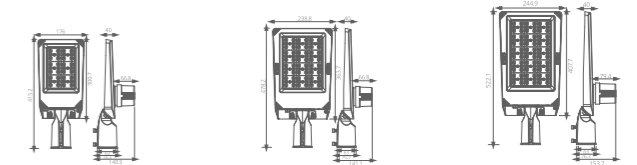

STREET LIGHT

STREET LIGHT 7018  
30W/100W/150W/200W/240W  
P.3-4

STREET LIGHT 7019  
40W/60W/100W/150W  
200W/240W/300W  
P.7-8

STREET LIGHT 7020  
50W  
P.9

STREET LIGHT 7021  
2\*50W  
P.10

7018

Downlight Recessed. Ambience/UGR

**STREET LIGHT** series

OSRAM 50,000hrs SMD LED LM80 Fixed Ra >70 UGR <19 IP66 5 Years Warranty AC100-200V 50/60Hz CE Die-cast Aluminum Heatsink 30° 45° 60° 90°

Light Source	Power	Size	Source Lumens	System Lumens	CCT	Code
SMD LED	30W	176x415.2x40mm	● 3289lm	● 2532lm	2700K	701812.B.P.C
SMD LED	30W	176x415.2x40mm	● 3900lm	● 3003lm	3000K	701813.B.P.C
SMD LED	30W	176x415.2x40mm	○ 4146lm	○ 3192lm	4000K	701814.B.P.C
SMD LED	30W	176x415.2x40mm	○ 4306lm	○ 3315lm	5000K	701815.B.P.C

Light Source	Power	Size	Source Lumens	System Lumens	CCT	Code
SMD LED	100W	238.8x478.2x40mm	● 10963lm	● 8441lm	2700K	701822.B.P.C
SMD LED	100W	238.8x478.2x40mm	● 13000lm	● 10010lm	3000K	701823.B.P.C
SMD LED	100W	238.8x478.2x40mm	○ 13819lm	○ 10641lm	4000K	701824.B.P.C
SMD LED	100W	238.8x478.2x40mm	○ 14352lm	○ 11051lm	5000K	701825.B.P.C

Light Source	Power	Size	Source Lumens	System Lumens	CCT	Code
SMD LED	150W	244.9x522.1x40mm	● 12662lm	● 16444lm	2700K	701832.B.P.C
SMD LED	150W	244.9x522.1x40mm	● 15015lm	● 19500lm	3000K	701833.B.P.C
SMD LED	150W	244.9x522.1x40mm	○ 15961lm	○ 20729lm	4000K	701834.B.P.C
SMD LED	150W	244.9x522.1x40mm	○ 16577lm	○ 21528lm	5000K	701835.B.P.C