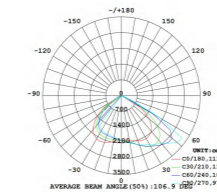

LED STREET LIGHT - S Series

Lamp on / off / Dim / metering / alarm operation / strategy storage. LoRa gateway coverage radius of 2-5kilometer.

Easy to install. Strong system expansion ability and increase sensor devices. Low power consumption, large capacity , high stability.

Multiple light distribution options

Light distribution curve selection

113°x97°