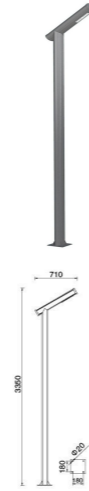

7020

Downlight Recessed. Ambience/UGR

STREET LIGHT series

Architectural OUTDOOR

OSRAM 50,000hrs |
SMD |
LED LM80 |
Fixed |
Ra >90 |
UGR <19 |
IP55 |
5 years Warranty |
AC220-240V 50/60Hz |
CE |
Die-cast Aluminum Heatsink |
12° 24° 36° 60°

Light Source	Power	Size	Source Lumens	System Lumens	CCT	Code
SMD LED	50W	710x3350mm	● 3162lm	● 2435lm	2700K	702012.B.P.C
SMD LED	50W	710x3350mm	● 3750lm	● 2888lm	3000K	702013.B.P.C
SMD LED	50W	710x3350mm	○ 3986lm	○ 3069lm	4000K	702014.B.P.C
SMD LED	50W	710x3350mm	○ 4140lm	○ 3188lm	5000K	702015.B.P.C

Beam Angle: B(1-12° 2-24° 3-36° 4-60°)

Power Supply: P(1-On/Off)

Colour Finish: C(1-Black 2-Grey)

7021

Downlight Recessed. Ambience/UGR

STREET LIGHT series

Architectural OUTDOOR