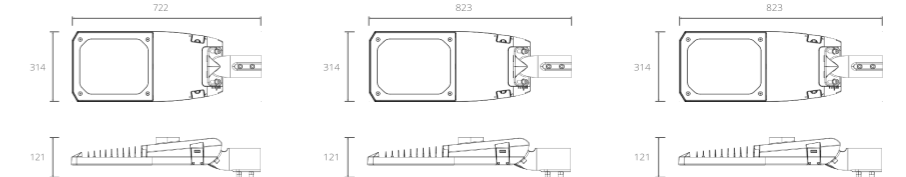

STREET LIGHT series

Architectural OUTDOOR

OSRAM 50,000hrs | SMD | LED LM80 | Fixed | Ra >70 | UGR <19 | IP66 | 5 years Warranty | AC100-305V 50/60Hz | CE | Die-cast Aluminum Heatsink | 120°

Light Source	Power	Size	Source Lumens	System Lumens	CCT	Code
SMD LED	200W	722x314x121mm	● 19565lm	● 15065lm	2700K	701952.B.P.C
SMD LED	200W	722x314x121mm	● 23200lm	● 17864lm	3000K	701953.B.P.C
SMD LED	200W	722x314x121mm	○ 24662lm	○ 18989lm	4000K	701954.B.P.C
SMD LED	200W	722x314x121mm	○ 25613lm	○ 19722lm	5000K	701955.B.P.C

Light Source	Power	Size	Source Lumens	System Lumens	CCT	Code
SMD LED	240W	823x314x121mm	● 23477lm	● 18078lm	2700K	701962.B.P.C
SMD LED	240W	823x314x121mm	● 27840lm	● 21437lm	3000K	701963.B.P.C
SMD LED	240W	823x314x121mm	○ 29594lm	○ 22787lm	4000K	701964.B.P.C
SMD LED	240W	823x314x121mm	○ 30735lm	○ 23666lm	5000K	701965.B.P.C

Light Source	Power	Size	Source Lumens	System Lumens	CCT	Code
SMD LED	300W	823x314x121mm	● 29347lm	● 22597lm	2700K	701972.B.P.C
SMD LED	300W	823x314x121mm	● 34800lm	● 26796lm	3000K	701973.B.P.C
SMD LED	300W	823x314x121mm	○ 36992lm	○ 28484lm	4000K	701974.B.P.C
SMD LED	300W	823x314x121mm	○ 38419lm	○ 29583lm	5000K	701975.B.P.C

Beam Angle: B(1-120°)

Power Supply: P(1-On/Off)

Colour Finish: C(1 -Black 2 - Grey)