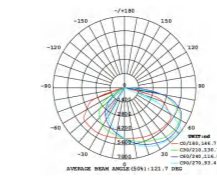

## Light distribution curve selection

120°

113°x97°

TI

T II-M

T III-M

T IV-M

TV