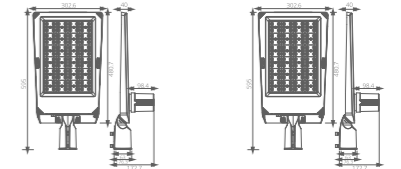

7018

Downlight Recessed. Ambience/UGR

STREET LIGHT series

OSRAM 50,000hrs SMD LED LM80 Fixed Ra >70 UGR <19 IP66 5 years Warranty AC100-200V 50/60Hz CE Die-cast Aluminum Heatsink 30° 45° 60° 90°

Light Source	Power	Size	Source Lumens	System Lumens	CCT	Code
SMD LED	200W	302.6x595x40mm	● 21926lm	● 16883m	2700K	701842.B.P.C
SMD LED	200W	302.6x595x40mm	● 26000lm	● 20020lm	3000K	701843.B.P.C
SMD LED	200W	302.6x595x40mm	○ 27638lm	○ 21281lm	4000K	701844.B.P.C
SMD LED	200W	302.6x595x40mm	○ 28704lm	○ 22102lm	5000K	701845.B.P.C

Light Source	Power	Size	Source Lumens	System Lumens	CCT	Code
SMD LED	240W	302.6x595x40mm	● 25299lm	● 19480lm	2700K	701852.B.P.C
SMD LED	240W	302.6x595x40mm	● 30000lm	● 23100lm	3000K	701853.B.P.C
SMD LED	240W	302.6x595x40mm	○ 31890lm	○ 24555lm	4000K	701854.B.P.C
SMD LED	240W	302.6x595x40mm	○ 33120lm	○ 25502lm	5000K	701855.B.P.C

Beam Angle: B(1-30°2-45°3-60°4-90°)

Power Supply: P(1-On/Off)

Colour Finish: C(1-Black 2-Grey)