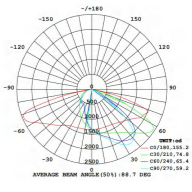

## Light distribution curve selection

120°

113°x97°

TI

T II-M

T III-M

T IV-M

TV