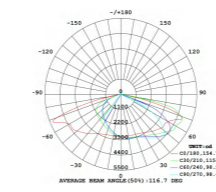

Light Source	Power	Size	Source Lumens	System Lumens	CCT	Code
SMD LED	150W	244.9x522.1x40mm	● 12662lm	● 16444lm	2700K	701832.B.P.C
SMD LED	150W	244.9x522.1x40mm	● 15015lm	● 19500lm	3000K	701833.B.P.C
SMD LED	150W	244.9x522.1x40mm	○ 15961lm	○ 20729lm	4000K	701834.B.P.C
SMD LED	150W	244.9x522.1x40mm	○ 16577lm	○ 21528lm	5000K	701835.B.P.C

## Light distribution curve selection

120°

113°x97°

TI

T II-M

T III-M

T IV-M

TV