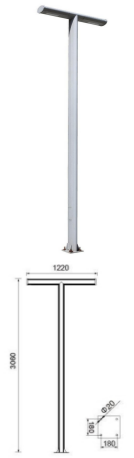

OSRAM 50,000hrs |
SMD |
LED LM80 |
Fixed |
Ra >90 |
UGR <19 |
IP55 |
5 years Warranty |
AC220-240V 50/60Hz |
CE |
Die-cast Aluminum Heatsink |
12° 24° 36° 60°

Light Source	Power	Size	Source Lumens	System Lumens	CCT	Code
SMD LED	2x50W	3060x1220mm	● 6325lm	● 4870lm	2700K	702112.B.P.C
SMD LED	2x50W	3060x1220mm	● 7500lm	● 5775lm	3000K	702113.B.P.C
SMD LED	2x50W	3060x1220mm	○ 7973lm	○ 6139lm	4000K	702114.B.P.C
SMD LED	2x50W	3060x1220mm	○ 8280lm	○ 6376lm	5000K	702115.B.P.C

Beam Angle: B(1-12° 2-24° 3-36° 4-60°)

Power Supply: P(1-On/Off)

Colour Finish: C(1-Black 2-Grey)