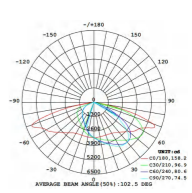

## Light distribution curve selection

120°

113°x97°

TI

T II-M

T III-M

T IV-M

TV