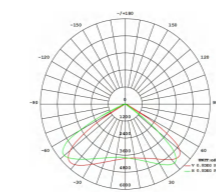

## Light distribution curve selection

120°

113°x97°

TI

T II-M

T III-M

T IV-M

TV