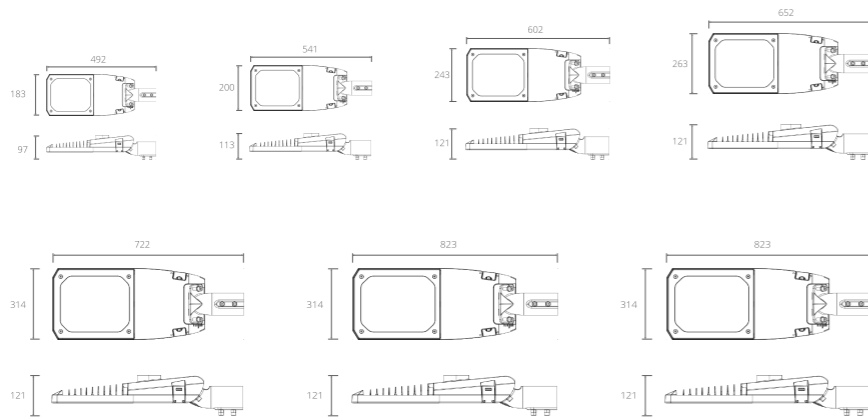

LED STREET LIGHT - S Series

Lamp on / off / Dim / metering / alarm operation / strategy storage. LoRa gateway coverage radius of 2-5kilometer.

Easy to install. Strong system expansion ability and increase sensor devices. Low power consumption, large capacity , high stability.

Multiple light distribution options

Light distribution curve selection