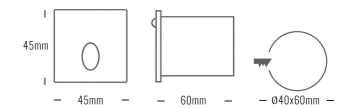

Beam Angle: B(1-20° 2-60° 3-90°)

Power Supply: P(1-On/Off 2-DALI Dim 3-0-10V Dim)

Colour Finish: C(1-White 2-Black 3-Dark Grey 4-Light Grey)

8044

Downlight Recessed. Ambience/UGR

STAIRseries

OSRAM 50,000hrs	SMD	LED LM80	Fixed	Ra >80	UGR <19	IP20	5 Years Warranty	AC220-240V 50/60Hz	CE	Die-cast Aluminum Heatsink	60°
--------------------	-----	-------------	-------	-----------	------------	------	------------------------	-----------------------	----	-------------------------------	-----

Light Source	Power	Size	Source Lumens	System Lumens	CCT	Code
SMD LED	3W	80x80x50mm	273lm	210lm	● 2700K	804412.B.P.C
SMD LED	3W	80x80x50mm	291lm	224lm	● 3000K	804413.B.P.C
SMD LED	3W	80x80x50mm	306lm	238lm	○ 4000K	804414.B.P.C
SMD LED	3W	80x80x50mm	321lm	247lm	○ 5000K	804415.B.P.C