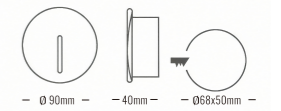

Beam Angle: B(1-20° 2-60° 3-90°)

Power Supply: P(1-On/Off 2-DALI Dim 3-0-10V Dim)

Colour Finish: C(1-White 2-Black 3-Dark Grey 4-Light Grey)

8041

Downlight Recessed. Ambience/UGR

STAIR series

IP65

Architectural OUTDOOR