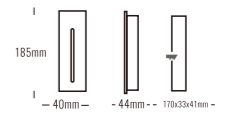

Beam Angle: B(1-120°)

Power Supply: P(1-On/Off 2-DALI Dim 3-0-10V Dim)

Colour Finish: C(1-White 2-Black 3-Dark Grey 4-Light Grey)

Architectural OUTDOOR

8057

Downlight Recessed. Ambience/UGR

STAIR series

IP65