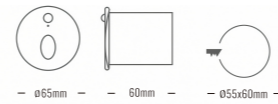

8047

Downlight Recessed. Ambience/UGR

STAIRseries

ArchitecturalOUTDOOR

OSRAM 50,000hrs | SMD LED LM80 | Fixed | Ra >80 | UGR <19 | IP20 | 5 Years Warranty | AC220-240V 50/60Hz | CE | Die-cast Aluminum Heatsink | 60°

Light Source	Power	Size	Source Lumens	System Lumens	CCT	Code
SMD LED	3W	∅65x60mm	218lm	168lm	● 2700K	804712.B.P.C
SMD LED	3W	∅65x60mm	233lm	179lm	● 3000K	804713.B.P.C
SMD LED	3W	∅65x60mm	247lm	191lm	○ 4000K	804714.B.P.C
SMD LED	3W	∅65x60mm	257lm	198lm	○ 5000K	804715.B.P.C

Beam Angle: B(1-60°)

Power Supply: P(1-On/Off 2-DALI Dim 3-0-10V Dim)

Colour Finish: C(1-White 2-Black 3-Dark Grey 4-Light Grey)