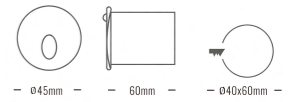

8045

Downlight Recessed. Ambience/UGR

STAIRseries