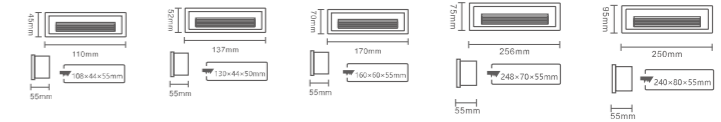

Beam Angle: B(1-120°)

Power Supply: P(1-On/Off 2-DALI Dim 3-0-10V Dim)

Colour Finish: C(1-White 2-Black 3-Dark Grey 4-Light Grey)

8053

Downlight Recessed. Ambience/UGR

STAIR series

IP65

Architectural OUTDOOR