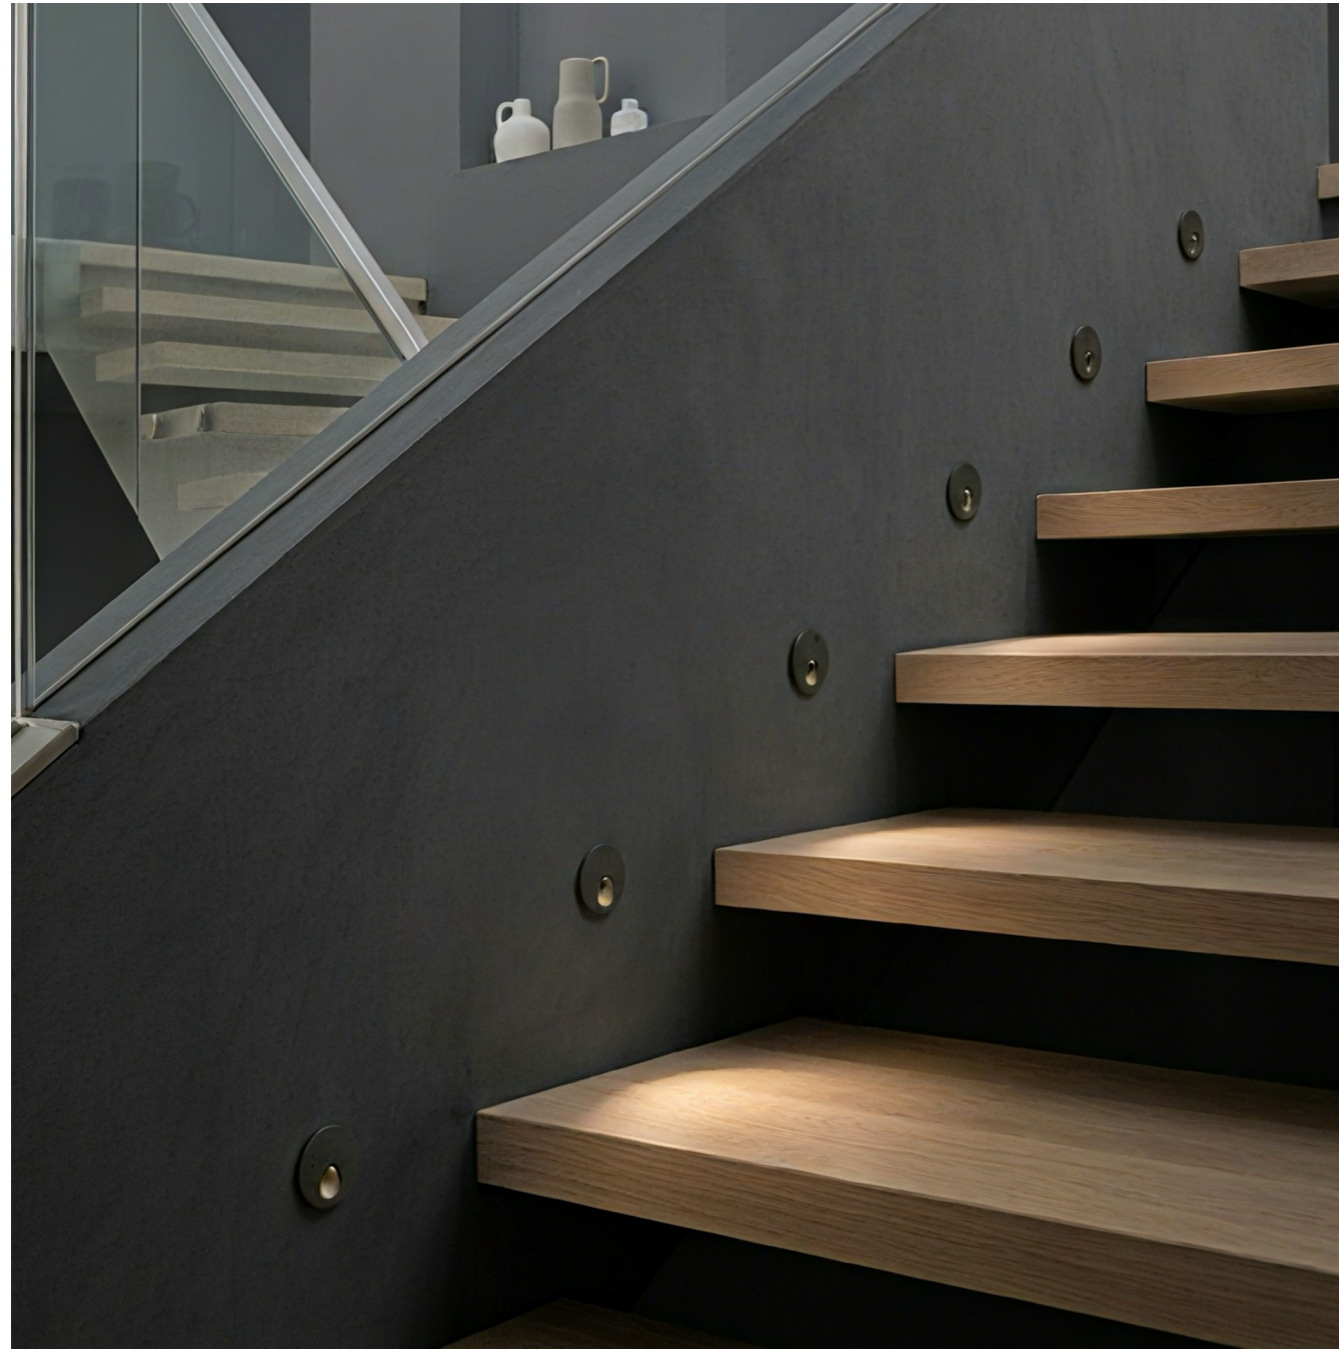

Beam Angle: B(1-60°)

Power Supply: P(1-On/Off 2-DALI Dim 3-0-10V Dim)

Colour Finish: C(1-White 2-Black 3-Dark Grey 4-Light Grey)

8045

Downlight Recessed. Ambience/UGR

STAIRseries

OSRAM 50,000hrs SMD LED LM80 Fixed Ra >80 UGR <19 IP20 5 Years Warranty AC220-240V 50/60Hz CE Die-cast Aluminum Heatsink 60°