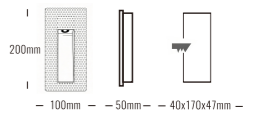

8049

Downlight Recessed. Ambience/UGR

STAIRseries

OSRAM 50,000hrs	SMD	LED LM80	Fixed	Ra >80	UGR <19	IP20	5 Years Warranty	AC220-240V 50/60Hz	CE	Die-cast Aluminum Heatsink	60°

Light Source	Power	Size	Source Lumens	System Lumens	CCT	Code
SMD LED	3W	200x100x50mm	295lm	205lm	● 2700K	804912.B.P.C
SMD LED	3W	200x100x50mm	315lm	223lm	● 3000K	804913.B.P.C
SMD LED	3W	200x100x50mm	335lm	237lm	● 4000K	804914.B.P.C
SMD LED	3W	200x100x50mm	348lm	246lm	● 5000K	804915.B.P.C

Beam Angle: B(1-60°)

Power Supply: P(1-On/Off 2-DALI Dim 3-0-10V Dim)

Colour Finish: C(1-White)