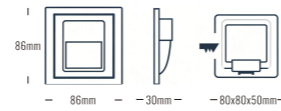

OSRAM 50,000hrs SMD LED LM80 Fixed Ra >80 UGR <19 IP65 5 years Warranty AC220-240V 50/60Hz CE Die-cast Aluminum Heatsink 20° 60° 90°

Light Source	Power	Size	Source Lumens	System Lumens	CCT	Code
SMD LED	3W	90x90x40mm	281lm	207lm	● 2700K	804012.B.P.C
SMD LED	3W	90x90x40mm	300lm	221lm	● 3000K	804013.B.P.C
SMD LED	3W	90x90x40mm	319lm	234lm	● 4000K	804014.B.P.C
SMD LED	3W	90x90x40mm	331lm	243lm	● 5000K	804015.B.P.C