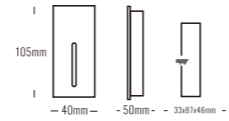

Beam Angle: B(1-120°)

Power Supply: P(1-On/Off 2-DALI Dim 3-0-10V Dim)

Colour Finish: C(1-White 2-Black 3-Dark Grey 4-Light Grey)

Architectural OUTDOOR

8056

Downlight Recessed. Ambience/UGR

STAIR series

IP65