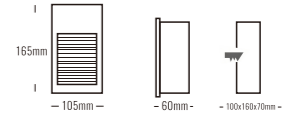

Beam Angle: B(1-120°)

Power Supply: P(1-On/Off 2-DALI Dim 3-0-10V Dim)

Colour Finish: C(1-White 2-Black 3-Dark Grey 4-Light Grey)

8055

Downlight Recessed. Ambience/UGR

STAIR series

IP65

Architectural OUTDOOR