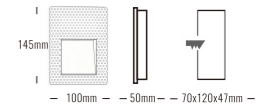

ArchitecturalINDOOR

OSRAM 50,000hrs | SMD LED LM80 | Fixed | Ra >80 | UGR <19 | IP20 | 5 Years Warranty | AC220-240V 50/60Hz | CE | Die-cast Aluminum Heatsink | 120°

Light Source	Power	Size	Source Lumens	System Lumens	CCT	Code
SMD LED	3W	145x100x50mm	295lm	227lm	● 2700K	803012.B.P.C
SMD LED	3W	145x100x50mm	315lm	243lm	● 3000K	803013.B.P.C
SMD LED	3W	145x100x50mm	335lm	258lm	○ 4000K	803014.B.P.C
SMD LED	3W	145x100x50mm	348lm	268lm	○ 5000K	803015.B.P.C

Beam Angle: B(1-120°)

Power Supply: P(1-On/Off 2-DALI Dim 3-0-10V Dim)

Colour Finish: C(1-White)