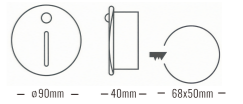

Beam Angle: B(1-20° 2-60° 3-90°)

Power Supply: P(1-On/Off 2-DALI Dim 3-0-10V Dim)

Colour Finish: C(1-White 2-Black 3-Dark Grey 4-Light Grey)

8043

Downlight Recessed. Ambience/UGR

STAIRseries

IP65

ArchitecturalOUTDOOR