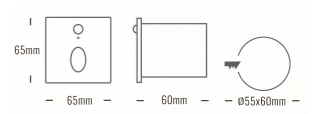

8046

Downlight Recessed. Ambience/UGR

STAIRseries