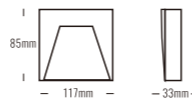

Beam Angle: B(1-120°)

Power Supply: P(1-On/Off 2-DALI Dim 3-0-10V Dim)

Colour Finish: C(1-White 2-Black 3-Dark Grey 4-Light Grey)

8052

Downlight Recessed. Ambience/UGR

STAIR series

IP65

Architectural OUTDOOR