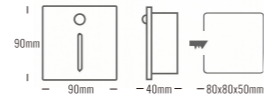

Beam Angle: B(1-20° 2-60° 3-90°)

Power Supply: P(1-On/Off 2-DALI Dim 3-0-10V Dim)

Colour Finish: C(1-White 2-Black 3-Dark Grey 4-Light Grey)

8042

Downlight Recessed. Ambience/UGR

STAIRseries

IP65

ArchitecturalOUTDOOR

OSRAM | SMD | LED LM80 | | Ra >80 | UGR <19 | | | AC220-240V 50/60Hz | | Die-cast Aluminum Heatsink |

Light Source	Power	Size	Source Lumens	System Lumens	CCT	Code
SMD LED	3W	90x90x40mm	281lm	197lm	● 2700K	804212.B.P.C
SMD LED	3W	90x90x40mm	300lm	210lm	● 3000K	804213.B.P.C
SMD LED	3W	90x90x40mm	319lm	223lm	● 4000K	804214.B.P.C
SMD LED	3W	90x90x40mm	331lm	232lm	● 5000K	804215.B.P.C