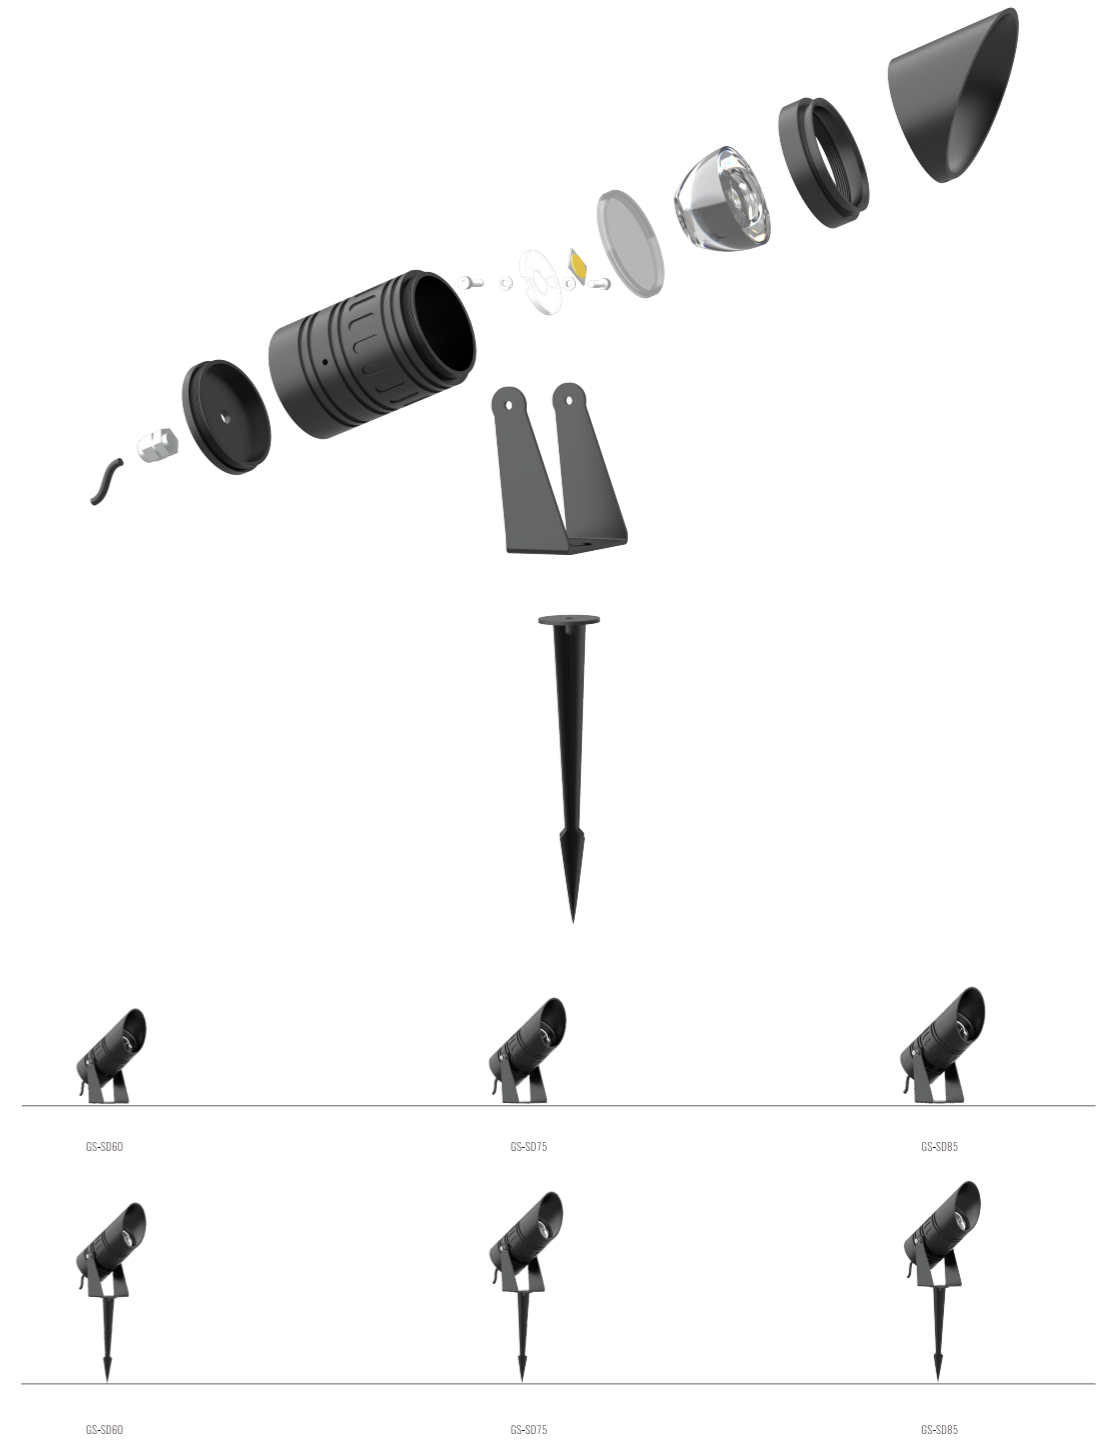

SPIKE

SPIKE 7025
6W/15W
P.3-4

SPIKE 7026
18W/25W
P.5

SPIKE 7026
9W/12W/18W/36W
P.7

SPIKE 7026
9W/12W/18W/40W
P.8

SPIKE 7026
8W/12W/18W/40W
P.9

SPIKE 7027
18W/36W/48W/72W
P.11

SPIKE 7027
15W/30W/60W/108W
P.12

SPIKE 7027
21W/40W/80W/144W
P.13

7025

Downlight Recessed. Ambience/UGR

SPIKEseries

IP65

Architectural OUTDOOR

Light Source	Power	Size	Source Lumens	System Lumens	CCT	Code
SMD LED	6W	∅60x155.6mm	668lm	444lm	● 2700K	702512.B.P.C
SMD LED	6W	∅60x155.6mm	713lm	713lm	● 3000K	702513.B.P.C
SMD LED	6W	∅60x155.6mm	758lm	758lm	○ 4000K	702514.B.P.C
SMD LED	6W	∅60x155.6mm	787lm	787lm	○ 5000K	702515.B.P.C
SMD LED	6W	∅60x155.6mm	510lm	306lm	● RGB	702516.B.4.C

Beam Angle: B(1-10° 2-18° 3-24° 4-38° 5-60° 6-10X60° 7-20X55°)

Power Supply: P(1-On/Off 2-DALI Dim 3-0-10V Dim)

Colour Finish: C(1-Black 2-Grey 3-Orange)

Accessories

Code:3012842.1

Code:3012433.2

Code:3065112.2