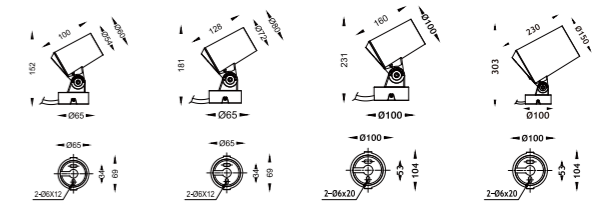

ArchitecturalOUTDOOR

OSRAM 50,000hrs | SMD LED LM80 | Fixed | Ra >80 | UGR <19 | IP66 | 5 years Warranty | AC100-277V 50/60Hz | CE | Die-cast Aluminum Heatsink | 10° 18° 24° 38° 60°

Light Source	Power	Size	Source Lumens	System Lumens	CCT	Code
SMD LED	9W	∅60x100x152mm	459lm	280lm	● RGB	702616.B.4.C
SMD LED	12W	∅80x128x181mm	636lm	394lm	● RGB	702617.B.4.C
SMD LED	18W	∅100x160x231mm	954lm	591lm	● RGB	702618.B.4.C
SMD LED	36W	∅150x230x303 mm	1872lm	1161lm	● RGB	702619.B.4.C

Beam Angle: B(1-10° 2-18° 3-24° 4-38° 5-60° 6-10X60° 7-20X55°)

Power Supply: P(1-On/Off 2-DMX)

Colour Finish: C(1 -Black 2 - Grey)