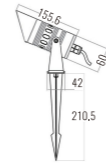

SPIKE 7027
21W/40W/80W/144W
P.13

7025

Downlight Recessed. Ambience/UGR

SPIKEseries

IP65

Architectural OUTDOOR

Light Source	Power	Size	Source Lumens	System Lumens	CCT	Code
SMD LED	6W	∅60x155.6mm	668lm	444lm	● 2700K	702512.B.P.C
SMD LED	6W	∅60x155.6mm	713lm	713lm	● 3000K	702513.B.P.C
SMD LED	6W	∅60x155.6mm	758lm	758lm	○ 4000K	702514.B.P.C
SMD LED	6W	∅60x155.6mm	787lm	787lm	○ 5000K	702515.B.P.C
SMD LED	6W	∅60x155.6mm	510lm	306lm	● RGB	702516.B.4.C

Beam Angle: B(1-10° 2-18° 3-24° 4-38° 5-60° 6-10X60° 7-20X55°)

Power Supply: P(1-On/Off 2-DALI Dim 3-0-10V Dim)

Colour Finish: C(1-Black 2-Grey 3-Orange)

Accessories

Code:3012842.1

Code:3012433.2

Code:3065112.2