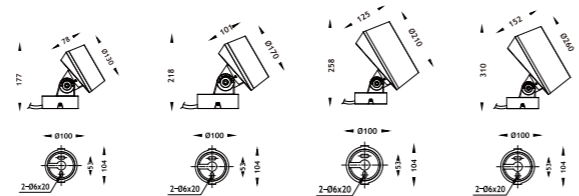

Beam Angle: B(1-10° 2-18° 3-24° 4-38° 5-60° 6-10x60° 7-20x55°)

Colour Finish: C(1 -Black 2 - Grey)

POCHE

7027

Downlight Recessed. Ambience/UGR

SPIKEseries

IP65

ArchitecturalOUTDOOR