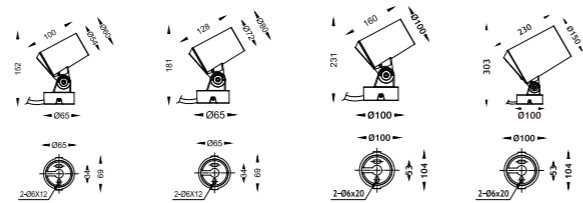

7026

Downlight Recessed. Ambience/UGR

SPIKEseries

IP65

ArchitecturalOUTDOOR

OSRAM 50,000hrs | SMD LED LM80 | Fixed | Ra >80 | UGR <19 | IP66 | 5 years Warranty | AC100-277V 50/60Hz | CE | Die-cast Aluminum Heatsink | 10° 18° 24° 38° 60°

Light Source	Power	Size	Source Lumens	System Lumens	CCT	Code
SMD LED	6W	∅60x100mm	683lm	464lm	● 2700K	702612.B.P.C
SMD LED	6W	∅60x100mm	729lm	495lm	● 3000K	702613.B.P.C
SMD LED	6W	∅60x100mm	775lm	526lm	○ 4000K	702614.B.P.C
SMD LED	6W	∅60x100mm	805lm	546lm	○ 5000K	702615.B.P.C
SMD LED	10W	∅80x128mm	1130lm	767lm	● 2700K	702622.B.P.C
SMD LED	10W	∅80x128mm	1206lm	819lm	● 3000K	702623.B.P.C
SMD LED	10W	∅80x128mm	1282lm	870lm	○ 4000K	702624.B.P.C
SMD LED	10W	∅80x128mm	1331lm	904lm	○ 5000K	702625.B.P.C
SMD LED	18W	∅100x160mm	2034lm	1381lm	● 2700K	702632.B.P.C
SMD LED	18W	∅100x160mm	2171lm	1474lm	● 3000K	702633.B.P.C
SMD LED	18W	∅100x160mm	2308lm	1567lm	○ 4000K	702634.B.P.C
SMD LED	18W	∅100x160mm	2397lm	1627lm	○ 5000K	702635.B.P.C
SMD LED	36W	∅150x230mm	4068lm	2762lm	● 2700K	702642.B.P.C
SMD LED	36W	∅150x230mm	4342lm	2948lm	● 3000K	702643.B.P.C
SMD LED	36W	∅150x230mm	4615lm	3134lm	○ 4000K	702644.B.P.C
SMD LED	36W	∅150x230mm	4793lm	3255lm	○ 5000K	702645.B.P.C

Beam Angle: B(1-10° 2-18° 3-24° 4-38° 5-60° 6-10X60° 7-20X55°)

Power Supply: P(1-On/Off 2-DALI Dim 3-0-10V Dim 4-DMX)

Colour Finish: C(1 -Black 2 - Grey)

7026

Downlight Recessed. Ambience/UGR

SPIKEseries

IP65