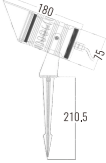

Beam Angle: B(1-10° 2-18° 3-24° 4-38° 5-60° 6-10X60° 7-20X55°)

Power Supply: P(1-On/Off 2-DALI Dim 3-0-10V Dim)

Colour Finish: C(1-Black 2-Grey 3-Orange)

Accessories

Code:3012842.1

Code:3012433.2

Code:3065112.2

7025

Downlight Recessed. Ambience/UGR

SPIKEseries

IP65

Architectural OUTDOOR

Light Source	Power	Size	Source Lumens	System Lumens	CCT	Code
SMD LED	15W	∅75x180mm	1670lm	1100lm	● 2700K	702522.B.P.C
SMD LED	15W	∅75x180mm	1782lm	1185lm	● 3000K	702523.B.P.C
SMD LED	15W	∅75x180mm	1894lm	1260lm	○ 4000K	702524.B.P.C
SMD LED	15W	∅75x180mm	1967lm	1308lm	○ 5000K	702525.B.P.C
SMD LED	15W	∅75x180mm	696lm	487lm	● RGBW	702526.B.4.C

Beam Angle: B(1-10° 2-18° 3-24° 4-38° 5-60° 6-10X60° 7-20X55°)

Power Supply: P(1-On/Off 2-DALI Dim 3-0-10V Dim)

Colour Finish: C(1-Black 2-Grey 3-Orange)

Accessories

Code:3054142.1

Code:3075120.2

Code:3015426.2