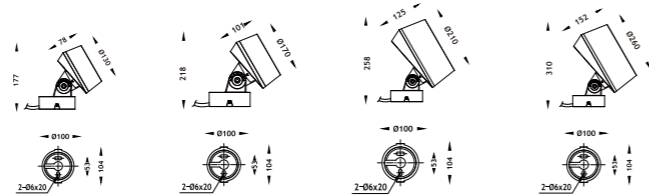

7027

Architectural OUTDOOR

Downlight Recessed. Ambience/UGR

SPIKEseries

IP65

RGB W+WW TUNABLE

OSRAM 50,000hrs	SMD	LED LM80	Fixed	Ra >80	UGR <19	IP66	5 years Warranty	AC100-277V 50/60Hz	CE	Die-cast Aluminum Heatsink	10° 18° 24° 38° 60°

Light Source	Power	Size	Source Lumens	System Lumens	CCT	Code
SMD LED	21W	ø130x78x177mm	1029lm	720lm	RGBW	702726.B.5.C
SMD LED	40W	ø170x101x218mm	2320lm	1624lm	RGBW	702727.B.5.C
SMD LED	80W	ø210x125x258mm	4640lm	3248lm	RGBW	702728.B.5.C
SMD LED	144W	ø260x152x310mm	7632lm	5342lm	RGBW	702729.B.5.C

Beam Angle: B(1-10° 2-18° 3-24° 4-38° 5-60° 6-10X60° 7-20X55°)

Power Supply: P(1-0n/Off 2-DMX)

Colour Finish: C(1-Black 2-Grey)