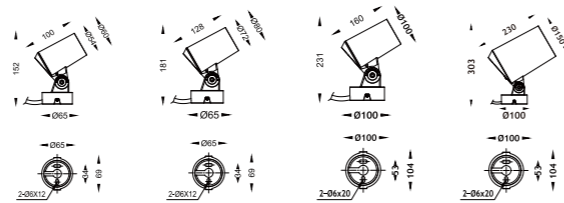

Architectural OUTDOOR

7026

Downlight Recessed. Ambience/UGR

SPIKE series

IP65

RGB W+WW TUNABLE

OSRAM 50,000hrs | SMD LED LM80 | Fixed | Ra >80 | UGR <19 | IP66 | 5 years Warranty | AC100-277V 50/60Hz | CE | Die-cast Aluminum Heatsink | 10° 18° 24° 38° 60°

Light Source	Power	Size	Source Lumens	System Lumens	CCT	Code
SMD LED	9W	∅60x100x152mm	540lm	378lm	RGBW	702636.B.5.C
SMD LED	12W	∅80x128x181mm	744lm	521lm	RGBW	702637.B.5.C
SMD LED	18W	∅100x160x231mm	1080lm	756lm	RGBW	702638.B.5.C
SMD LED	40W	∅150x230x303 mm	2440lm	1708lm	RGBW	702639.B.5.C

Beam Angle: B(1-10° 2-18° 3-24° 4-38° 5-60° 6-10x60° 7-20x55°)

Colour Finish: C(1 -Black 2 - Grey)