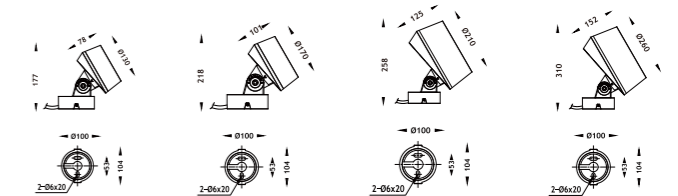

Beam Angle: B(1-10° 2-18° 3-24° 4-38° 5-60° 6-10X60° 7-20X55°)

Power Supply: P(1-On/Off 2-DALI Dim 3-0-10V Dim)

Colour Finish: C(1-Black 2-Grey)

7027

Downlight Recessed. Ambience/UGR

SPIKEseries

IP65

ArchitecturalOUTDOOR