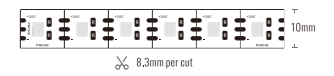

ArchitecturalINDOOR