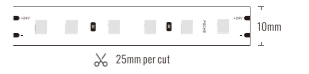

6041

Strip Light LED. Ambience/Dotless

STRIPESeries

20M DROPLESS

Light Source	Power	Lumens Efficiency	System Lumens	CCT	Code
SMD LED	9W/M	98Lm/W	885lm	● 2700K	604112.L.P.I
SMD LED	9W/M	105Lm/W	945lm	● 3000K	604113.L.P.I
SMD LED	9W/M	112Lm/W	1005lm	○ 4000K	604114.L.P.I
SMD LED	9W/M	116Lm/W	1043lm	○ 5000K	604116.L.P.I

Length: L(1-5m/roll) 2-10m/roll

Power Supply: P(1-On/Off 2-Phase Dim 3-DALI Dim 4-0-10V Dim 5-Zigbee Smart)

IP Rating: I(1-IP20 2-IP44 3-IP65 4-IP67 5-IP68)

Protection Rating: