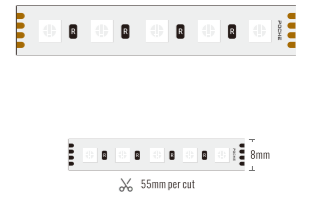

ArchitecturalINDOOR