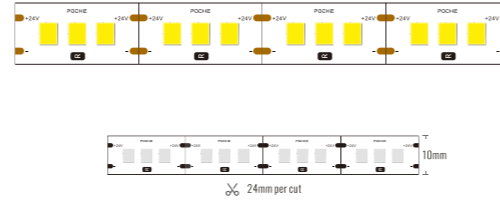

6042

Strip Light LED. Ambience/Dotless

STRIPEseries

ArchitecturalINDOOR