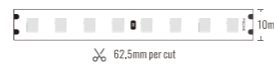

6050

Strip Light LED. Ambience/Dotless

STRIPEseries

HIGH LUMEN EFFICIENCY

ArchitecturalINDOOR