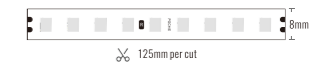

ArchitecturalINDOOR