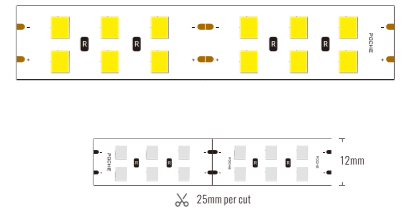

ArchitecturalINDOOR