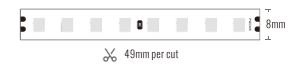

ArchitecturalINDOOR