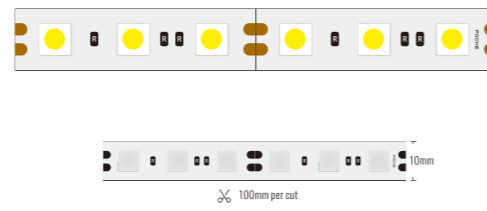

6048

Strip Light LED. Ambience/Dotless

STRIPEseries

ArchitecturalINDOOR