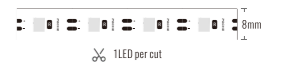

ArchitecturalINDOOR

6031

Strip Light LED. Ambience/Dotless

STRIPEseries