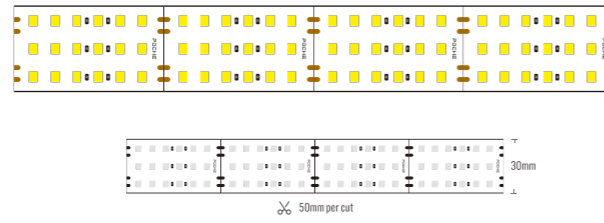

6044

Strip Light LED. Ambience/Dotless

STRIPEseries

ArchitecturalINDOOR