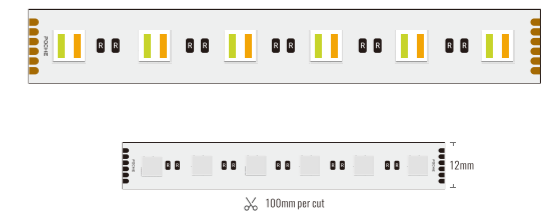

ArchitecturalINDOOR