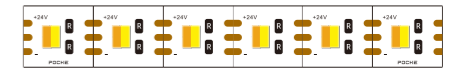

ArchitecturalINDOOR