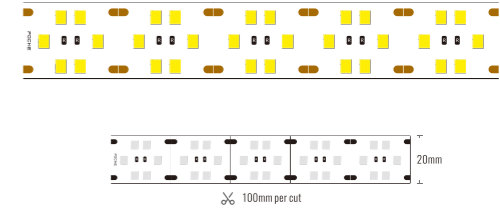

ArchitecturalINDOOR

Light Source	Power	Lumens Efficiency	System Lumens	CCT	Code
SMD LED	23W/M	94lm/W	2155lm	● 2700K	604312.L.P.I
SMD LED	23W/M	100lm/W	2300lm	● 3000K	604313.L.P.I
SMD LED	23W/M	106lm/W	2445lm	○ 4000K	604314.L.P.I
SMD LED	23W/M	110lm/W	2539lm	○ 5000K	604316.L.P.I

Length: L(1-5m/roll) 2-10m/roll

Power Supply: P(1-On/Off 2-Phase Dim 3-DALI Dim 4-0-10V Dim 5-Zigbee Smart)

IP Rating: I(1-IP20 2-IP44 3-IP65 4-IP67 5-IP68)

Protection Rating: