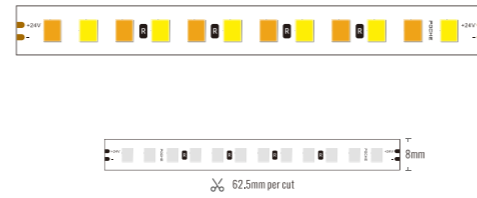

6034

Strip Light LED. Ambience/Dotless

STRIPEseries

ArchitecturalINDOOR