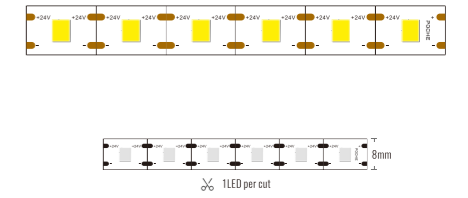

6037

Strip Light LED. Ambience/Dotless

STRIPEseries

ArchitecturalINDOOR

20M DROPLESS