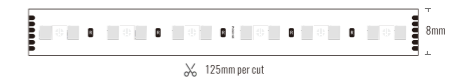

Architectural INDOOR