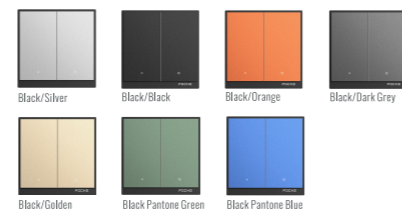

9050

Smart Home System

SMART SWITCH series

Architectural Indoor

General	
Code	9045SKT86.C
material	Aluminum+Bayer plastic,+Titan glass
surface	UV Skin Painting
temperature	0°C~40°C
humidity	<85%RH
Wireless Protocol	Zigbee By Poche
Connection	Zero Fire Line
Load power	AC85~265V,50/60Hz
Rated voltage	LED<300W/Gang
Switching mode	relay
Installation method	86 bottom box

Construction	
External dimensions	86mm*86mm*5.4mm
Installation size	86mm*86mm*70mm
Color	(1-BS-Black/Silver 2-BB -Black/Black 3-BO-Black/Orange 4-BDG -Black/Dark Grey 5-BG -Black/Golden 6-BPG -Black Pantone Green 7-BPB -Black Pantone Blue)