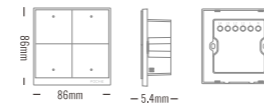

9055

Smart Home System

SMART SWITCH series

Architectural Indoor