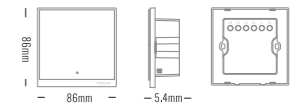

9040
Smart Home System
SMART SWITCH series