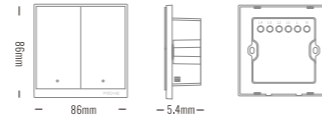

9045

Smart Home System

SMART SWITCH series

Architectural Indoor