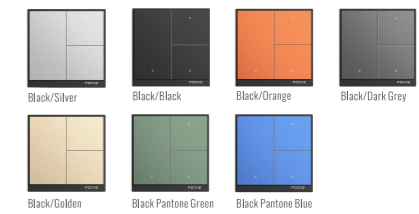

General	
Code	9050STK86.C
material	Aluminum+Bayer plastic,+Titan glass
surface	UV Skin Painting
temperature	0°C~40°C
humidity	<85%RH
Wireless Protocol	Zigbee By Poche
Connection	Zero Fire Line
Load power	AC85~265V,50/60Hz
Rated voltage	LED<300W/Gang
Switching mode	relay
Installation method	86 bottom box

Construction	
External dimensions	86mm*86mm*5.4mm
Installation size	86mm*86mm*70mm
Color	(1-BS-Black/Silver 2-BB -Black/Black 3-BO-Black/Orange 4-BDG -Black/Dark Grey 5-BG -Black/Golden 6-BPG -Black Pantone Green 7-BPB -Black Pantone Blue)