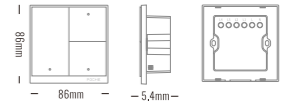

9050

Smart Home System

SMART SWITCH series

Architectural Indoor