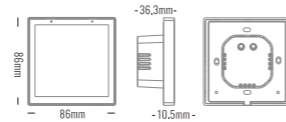

Construction	
Color	Black
Dimensions	259*161*13mm(Without Base)
	259*161*37mm(Including Base)

9010
Smart Home System
SMART PANEL CONTROLseries

Promote the smart home control panel with more cool and smooth interaction experience.

Construction	
Color	Black
Dimensions	86*86*10.5mm(Without Base) 86*86*36.5mm(With Base)
Casing	Flameresistant PC

9015

Smart Home System

SMART PANEL CONTROL series

Architectural Indoor

Promote the smart home control panel with more cool and smooth interaction experience.

Construction	
Color	White / Silver
Dimensions	86*86*11.5mm (Excluding Base)
	86*86*35.5mm (Including Base)
Casing	Flameresistant PC