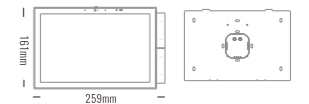

Construction	
Color	Black
Dimensions	259*161*13mm(Without Base)
	259*161*37mm(Including Base)

9025
Smart Home System
SMART PANEL CONTROL series

INTERACTION CENTER

Supreme X

Promote the smart home control panel with more cool and smooth interaction experience.

 1920*1200 High definition touch screen

 16A magnetic latching relay to make electrical

 Built-in gateway to add and manage other smart home devices

Zigbee Support Zigbee/ Wi-Fi / Bluetooth

 App control

 Communicates with other devices

Construction	
Color	Black
Dimensions	259*161*13mm(Without Base)
	259*161*37mm(Including Base)

9010
Smart Home System
SMART PANEL CONTROLseries

Promote the smart home control panel with more cool and smooth interaction experience.

Construction	
Color	White / Silver
Dimensions	86*86*11.5mm (Excluding Base)
	86*86*35.5mm (Including Base)
Casing	Flameresistant PC