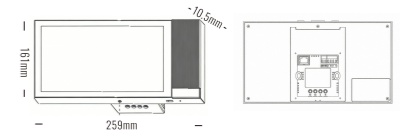

General	
Code	9020AEX130T
Installation	In-wall concealed with 86 back box
Operating Temperature	0-40°C
Operating Humidity	5-90%
Network	Zigbee/Wifi 2.4GHz,Bluetooth
Display Size	8 inch touch screen
Screen Size	1920*1200
Power Supply	AC 100-240V 50/60Hz
Bluetooth	Yes
Speaker	Yes
Microphone	Yes
Antenna	Yes
RAM	2GB
ROM	8GB

Construction	
Color	Black
Dimensions	259*161*13mm(Without Base)
	259*161*37mm(Including Base)