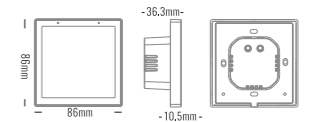

9010
Smart Home System
SMART PANEL CONTROLseries

Promote the smart home control panel with more cool and smooth interaction experience.

- 480*480 High definition touch screen
- Alexa Built-in, Support IoT control and Alexa voice skills
- Built-in gateway to add and manage other smart home devices

Protocol Zigbee / WiFi

- App control
- Communicates with other devices

General	
Code	9010ZB4810A
Screen	4 inch touch screen
Resolution	480*480
Power Supply	AC 100-240V 50/60Hz
Bluetooth	No
Speaker	Yes
Microphone	Yes
Antenna	Yes
Flash	256MB
DDR	256MB
Installation	In-wall concealed with 86 back box
Operating Temperature	-0~40°C
Operating Humidity	5-90%

Construction	
Color	Black
Dimensions	86*86*10.5mm(Without Base) 86*86*36.5mm(With Base)
Casing	Flameresistant PC