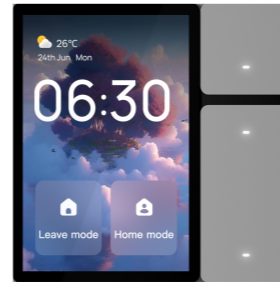

-  480*480 High definition touch screen
-  Alexa Built-in, Support IoT control and Alexa voice skills
-  Built-in gateway to add and manage other smart home devices

Protocol Zigbee / WiFi

-  App control
-  Communicates with other devices

Construction	
Color	Black
Dimensions	86*86*10.5mm(Without Base) 86*86*36.5mm(With Base)
Casing	Flameresistant PC

9015

Smart Home System

SMART PANEL CONTROL series

Architectural Indoor

Promote the smart home control panel with more cool and smooth interaction experience.

480*320 High definition touch screen

Multifunctional & customized interactive device

Protocol Zigbee

General	
Code	White: 9015MB8630F Silver: 9015MB8630S
Installation	In-wall concealed with 86 back box
Button	3-gang button/replay
Interaction made	Touch Screen / Button / Voice /App
Network	Zigbee
Screen	4 inch touch screen
Screen Size	480*320
Power Supply	AC 100-240V 50/60Hz
Bluetooth	No
Speaker	No
Microphone	No