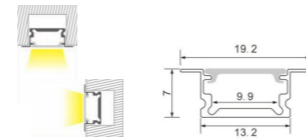

3016

Aluminium LED Profile

Recessed, Ceiling

PROFILEseries

Architectural INDOOR

Code	Diffuser	Material	Mounting	Application
S3016.S.L	Semi opal	Anodized Aluminum	Recessed Ceiling	9mm Strip Light
S3016.O.L	opal	Anodized Aluminum	Recessed Ceiling	9mm Strip Light
S3016.T.L	transparent	Anodized Aluminum	Recessed Ceiling	9mm Strip Light

Length: L(1-0.5m 2-1m 3-1.5m 4-2m 5-3m)

Accessories:

Plastic end cap
Code. ESAIPC101-1
kit includes 2 end caps
one with hole and one blind

Spring clip
Code. SCP2BD101-2
fixing clip

3017

Aluminium LED Profile

Surface, Ceiling, Wall

PROFILEseries