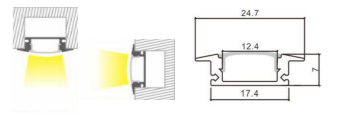

Architectural INDOOR

Code	Diffuser	Material	Mounting	Application
S3013.S.L	Semi opal	Anodized Aluminum	Recessed Ceiling	12mm Strip Light
S3013.O.L	opal	Anodized Aluminum	Recessed Ceiling	12mm Strip Light
S3013.T.L	transparent	Anodized Aluminum	Recessed Ceiling	12mm Strip Light

Length: L(1-0.5m 2-1m 3-1.5m 4-2m 5-3m)

Accessories:

Code. ESAIPC101-1
kit includes 2 end caps
one with hole and one blind

Code. SCP2BD101-2
fixing clip