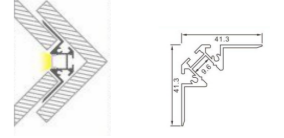

ArchitecturalINDOOR

Code	Diffuser	Material	Mounting	Application
S3062.S.L	Semi opal	Anodized Aluminum	Recessed Ceiling	9mm Strip Light
S3062.O.L	opal	Anodized Aluminum	Recessed Ceiling	9mm Strip Light
S3062.T.L	transparent	Anodized Aluminum	Recessed Ceiling	9mm Strip Light

Length: L(1-0.5m 2-1m 3-1.5m 4-2m 5-3m)

Accessories:

Code: ESAIPC101-1
kit includes 2 end caps
one with hole and one blind

Plastic end cap

Code	Diffuser	Material	Mounting	Application
S3063.S.L	Semi opal	Anodized Aluminum	Recessed Ceiling	9mm Strip Light
S3063.O.L	opal	Anodized Aluminum	Recessed Ceiling	9mm Strip Light
S3063.T.L	transparent	Anodized Aluminum	Recessed Ceiling	9mm Strip Light

Length: L(1-0.5m 2-1m 3-1.5m 4-2m 5-3m)

Accessories:

Code: ESAIPC101-1
kit includes 2 end caps
one with hole and one blind

Plastic end cap