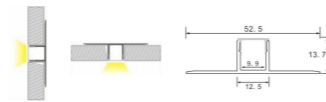

3058

Aluminium LED Profile

Recessed, Ceiling

PROFILEseries

ArchitecturalINDOOR

Code	Diffuser	Material	Mounting	Application
S3058.S.L	Semi opal	Anodized Aluminum	Recessed Ceiling	9.9mm Strip Light
S3058.O.L	opal	Anodized Aluminum	Recessed Ceiling	9.9mm Strip Light
S3058.T.L	transparent	Anodized Aluminum	Recessed Ceiling	9.9mm Strip Light

Length: L(1-0.5m 2-1m 3-1.5m 4-2m 5-3m)

Accessories:

Plastic end cap

Code: ESAIPC101-1
kit includes 2 end caps
one with hole and one blind

3059

Aluminium LED Profile

Recessed, Ceiling

PROFILEseries