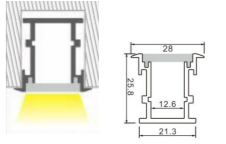

Length: L(1-0.5m 2-1m 3-1.5m 4-2m 5-3m)

Accessories:

Plastic end cap

3069

Aluminium LED Profile
Recessed, Ceiling
PROFILEseries

Architectural INDOOR

Code	Diffuser	Material	Mounting	Application
S3069.S.L	Semi opal	Anodized Aluminum	Recessed Ceiling	12mm Strip Light
S3069.O.L	opal	Anodized Aluminum	Recessed Ceiling	12mm Strip Light
S3069.T.L	transparent	Anodized Aluminum	Recessed Ceiling	12mm Strip Light