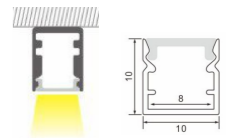

Architectural INDOOR

Code	Diffuser	Material	Mounting	Application
S3033.S.L	Semi opal	Anodized Aluminum	Surface/Ceiling/Wall	8mm Strip Light
S3033.O.L	opal	Anodized Aluminum	Surface/Ceiling/Wall	8mm Strip Light
S3033.T.L	transparent	Anodized Aluminum	Surface/Ceiling/Wall	8mm Strip Light

Length: L(1-0.5m 2-1m 3-1.5m 4-2m 5-3m)

Accessories:

Code. ESAIPC101-1
kit includes 2 end caps
one with hole and one blind
Plastic end cap

Code. SCP2BD101-2
fixing clip
Spring clip