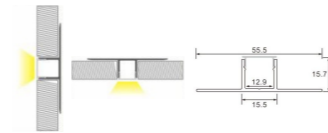

Length: L(1-0.5m 2-1m 3-1.5m 4-2m 5-3m)

Accessories:

Plastic end cap

3066

Aluminium LED Profile

Recessed, Ceiling

PROFILEseries

ArchitecturalINDOOR