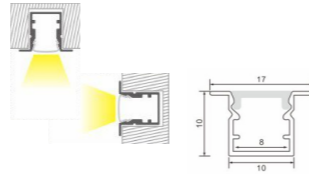

3034

Aluminium LED Profile

Recessed, Ceiling

PROFILEseries

ArchitecturalINDOOR

Code	Diffuser	Material	Mounting	Application
S3034.S.L	Semi opal	Anodized Aluminum	Recessed Ceiling	8mm Strip Light
S3034.O.L	opal	Anodized Aluminum	Recessed Ceiling	8mm Strip Light
S3034.T.L	transparent	Anodized Aluminum	Recessed Ceiling	8mm Strip Light

Length: L(1-0.5m 2-1m 3-1.5m 4-2m 5-3m)

Accessories:

Code. ESAIPC101-1
kit includes 2 end caps
one with hole and one blind
Plastic end cap

Code. SCP2BD101-2
fixing clip
Spring clip

3035

Aluminium LED Profile

Surface, Ceiling, Wall

PROFILEseries