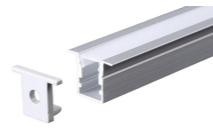

3028

Aluminium LED Profile

Recessed, Ceiling

PROFILEseries

ArchitecturalINDOOR

Code	Diffuser	Material	Mounting	Application
S3028.S.L	Semi opal	Anodized Aluminum	Recessed Ceiling	8mm Strip Light
S3028.O.L	opal	Anodized Aluminum	Recessed Ceiling	8mm Strip Light
S3028.T.L	transparent	Anodized Aluminum	Recessed Ceiling	8mm Strip Light

Length: L(1-0.5m 2-1m 3-1.5m 4-2m 5-3m)

Accessories:

Code. ESAIPC101-1
kit includes 2 end caps
one with hole and one blind

Plastic end cap

Code. SCP2BD101-2
fixing clip

Spring clip

3029

Aluminium LED Profile

Surface, Ceiling, Wall

PROFILEseries