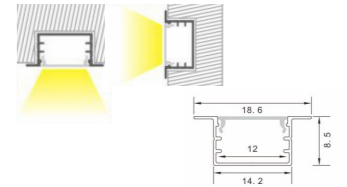

Architectural INDOOR

Code	Diffuser	Material	Mounting	Application
S3043.S.L	Semi opal	Anodized Aluminum	Recessed Ceiling	12mm Strip Light
S3043.O.L	opal	Anodized Aluminum	Recessed Ceiling	12mm Strip Light
S3043.T.L	transparent	Anodized Aluminum	Recessed Ceiling	12mm Strip Light

Length: L(1-0.5m 2-1m 3-1.5m 4-2m 5-3m)

Accessories:

Code. ESAIPC101-1
kit includes 2 end caps
one with hole and one blind
Plastic end cap

Code. SCP2BD101-2
fixing clip
Spring clip