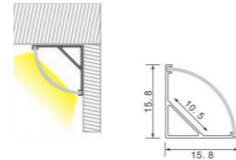

3044

Aluminium LED Profile
Surface, Ceiling, Wall
PROFILEseries

Architectural INDOOR

Code	Diffuser	Material	Mounting	Application
S3044.S.L	Semi opal	Anodized Aluminum	Surface/Ceiling/Wall	10mm Strip Light
S3044.O.L	opal	Anodized Aluminum	Surface/Ceiling/Wall	10mm Strip Light
S3044.T.L	transparent	Anodized Aluminum	Surface/Ceiling/Wall	10mm Strip Light

Length: L(1-0.5m 2-1m 3-1.5m 4-2m 5-3m)

Accessories:

Code. ESAIPC101-1
kit includes 2 end caps
one with hole and one blind
Plastic end cap

Code. SCP2BD101-2
fixing clip
Spring clip

3045

Aluminium LED Profile
Surface, Ceiling, Wall
PROFILEseries