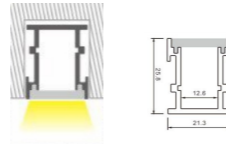

Length: L(1-0.5m 2-1m 3-1.5m 4-2m 5-3m)

Accessories:

Plastic end cap

Code: ESAIPC101-1
kit includes 2 end caps
one with hole and one blind

3068

Aluminium LED Profile
Surface, Ceiling, Wall
PROFILEseries

Architectural INDOOR