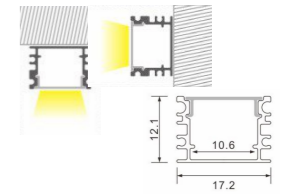

Architectural INDOOR

Code	Diffuser	Material	Mounting	Application
S3047.S.L	Semi opal	Anodized Aluminum	Surface/Ceiling/Wall	10mm Strip Light
S3047.O.L	opal	Anodized Aluminum	Surface/Ceiling/Wall	10mm Strip Light
S3047.T.L	transparent	Anodized Aluminum	Surface/Ceiling/Wall	10mm Strip Light

Length: L(1-0.5m 2-1m 3-1.5m 4-2m 5-3m)

Accessories:

Code. ESAIPC101-1
kit includes 2 end caps
one with hole and one blind

Code. SCP2BD101-2
fixing clip