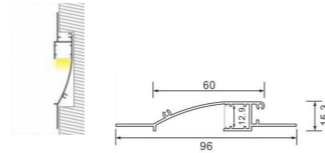

Length: L(1-0.5m 2-1m 3-1.5m 4-2m 5-3m)

Accessories:

3072

Aluminium LED Profile

Recessed, Ceiling

PROFILEseries

ArchitecturalINDOOR

Code	Diffuser	Material	Mounting	Application
S3072.S.L	Semi opal	Anodized Aluminum	Recessed Ceiling	12mm Strip Light
S3072.O.L	opal	Anodized Aluminum	Recessed Ceiling	12mm Strip Light
S3072.T.L	transparent	Anodized Aluminum	Recessed Ceiling	12mm Strip Light