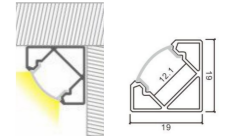

Architectural INDOOR

Code	Diffuser	Material	Mounting	Application
S3021.S.L	Semi opal	Anodized Aluminum	Surface/Ceiling/Wall	12mm Strip Light
S3021.O.L	opal	Anodized Aluminum	Surface/Ceiling/Wall	12mm Strip Light
S3021.T.L	transparent	Anodized Aluminum	Surface/Ceiling/Wall	12mm Strip Light

Length: L(1-0.5m 2-1m 3-1.5m 4-2m 5-3m)

Accessories:

Code. ESAIPC101-1
kit includes 2 end caps
one with hole and one blind
Plastic end cap

Code. SCP2BD101-2
fixing clip
Spring clip