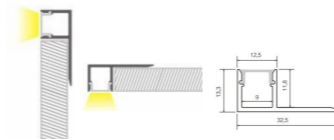

3056

Aluminium LED Profile

Recessed, Ceiling

PROFILEseries

ArchitecturalINDOOR

Code	Diffuser	Material	Mounting	Application
S3056.S.L	Semi opal	Anodized Aluminum	Recessed Ceiling	9mm Strip Light
S3056.O.L	opal	Anodized Aluminum	Recessed Ceiling	9mm Strip Light
S3056.T.L	transparent	Anodized Aluminum	Recessed Ceiling	9mm Strip Light

Length: L(1-0.5m 2-1m 3-1.5m 4-2m 5-3m)

Accessories:

Plastic end cap

Code: ESAIPC101-1
kit includes 2 end caps
one with hole and one blind

3057

Aluminium LED Profile

Recessed, Ceiling

PROFILEseries