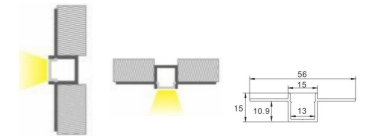

Length: L(1-0.5m 2-1m 3-1.5m 4-2m 5-3m)

Accessories:

Plastic end cap

3065

Aluminium LED Profile

Recessed, Ceiling

PROFILEseries

ArchitecturalINDOOR