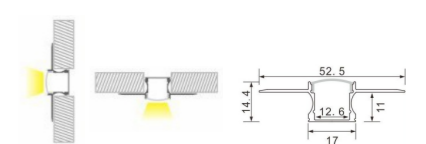

Length: L(1-0.5m 2-1m 3-1.5m 4-2m 5-3m)

Accessories:

3061

Aluminium LED Profile

Recessed, Ceiling

PROFILEseries

ArchitecturalINDOOR

Code	Diffuser	Material	Mounting	Application
S3061.S.L	Semi opal	Anodized Aluminum	Recessed Ceiling	12mm Strip Light
S3061.O.L	opal	Anodized Aluminum	Recessed Ceiling	12mm Strip Light
S3061.T.L	transparent	Anodized Aluminum	Recessed Ceiling	12mm Strip Light