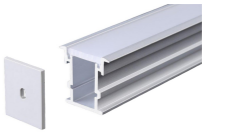

Length: L(1-0.5m 2-1m 3-1.5m 4-2m 5-3m)

Accessories:

Plastic end cap

3069

Aluminium LED Profile
Recessed, Ceiling
PROFILEseries

Architectural INDOOR

Code	Diffuser	Material	Mounting	Application
S3069.S.L	Semi opal	Anodized Aluminum	Recessed Ceiling	12mm Strip Light
S3069.O.L	opal	Anodized Aluminum	Recessed Ceiling	12mm Strip Light
S3069.T.L	transparent	Anodized Aluminum	Recessed Ceiling	12mm Strip Light