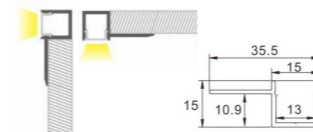

3064

Aluminium LED Profile

Recessed, Ceiling

PROFILEseries

ArchitecturalINDOOR