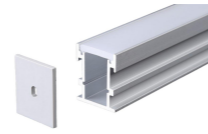

Length: L(1-0.5m 2-1m 3-1.5m 4-2m 5-3m)

Accessories:

Plastic end cap

Code: ESAIPC101-1
kit includes 2 end caps
one with hole and one blind

3068

Aluminium LED Profile
Surface, Ceiling, Wall
PROFILEseries

Architectural INDOOR