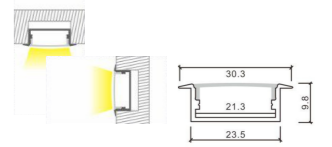

ArchitecturalINDOOR

Code	Diffuser	Material	Mounting	Application
S3025.S.L	Semi opal	Anodized Aluminum	Recessed Ceiling	21mm Strip Light
S3025.O.L	opal	Anodized Aluminum	Recessed Ceiling	21mm Strip Light
S3025.T.L	transparent	Anodized Aluminum	Recessed Ceiling	21mm Strip Light

Length: L(1-0.5m 2-1m 3-1.5m 4-2m 5-3m)

Accessories:

Code. ESAIPC101-1
kit includes 2 end caps
one with hole and one blind

Code. SCP2BD101-2
fixing clip