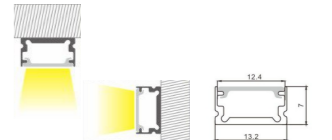

ArchitecturalINDOOR

Code	Diffuser	Material	Mounting	Application
S3015.S.L	Semi opal	Anodized Aluminum	Surface/Ceiling/Wall	12mm Strip Light
S3015.O.L	opal	Anodized Aluminum	Surface/Ceiling/Wall	12mm Strip Light
S3015.T.L	transparent	Anodized Aluminum	Surface/Ceiling/Wall	12mm Strip Light

Length: L(1-0.5m 2-1m 3-1.5m 4-2m 5-3m)

Accessories:

Code. ESAIPC101-1
kit includes 2 end caps
one with hole and one blind
Plastic end cap

Code. SCP2BD101-2
fixing clip
Spring clip