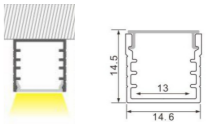

Architectural INDOOR

Code	Diffuser	Material	Mounting	Application
S3017.S.L	Semi opal	Anodized Aluminum	Surface/Ceiling/Wall	13mm Strip Light
S3017.O.L	opal	Anodized Aluminum	Surface/Ceiling/Wall	13mm Strip Light
S3017.T.L	transparent	Anodized Aluminum	Surface/Ceiling/Wall	13mm Strip Light

Length: L(1-0.5m 2-1m 3-1.5m 4-2m 5-3m)

Accessories:

Plastic end cap
Code. ESAIPC101-1
kit includes 2 end caps
one with hole and one blind

Spring clip
Code. SCP2BD101-2
fixing clip