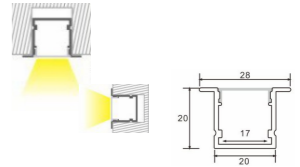

ArchitecturalINDOOR

Code	Diffuser	Material	Mounting	Application
S3039.S.L	Semi opal	Anodized Aluminum	Recessed Ceiling	17mm Strip Light
S3039.O.L	opal	Anodized Aluminum	Recessed Ceiling	17mm Strip Light
S3039.T.L	transparent	Anodized Aluminum	Recessed Ceiling	17mm Strip Light

Length: L(1-0.5m 2-1m 3-1.5m 4-2m 5-3m)

Accessories:

Code. ESAIPC101-1
kit includes 2 end caps
one with hole and one blind
Plastic end cap

Code. SCP2BD101-2
fixing clip
Spring clip