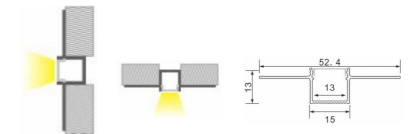

ArchitecturalINDOOR

Code	Diffuser	Material	Mounting	Application
S3051.S.L	Semi opal	Anodized Aluminum	Recessed Ceiling	13mm Strip Light
S3051.O.L	opal	Anodized Aluminum	Recessed Ceiling	13mm Strip Light
S3051.T.L	transparent	Anodized Aluminum	Recessed Ceiling	13mm Strip Light

Length: L(1-0.5m 2-1m 3-1.5m 4-2m 5-3m)

Accessories:

Plastic end cap

Code: ESAIPC101-1
kit includes 2 end caps
one with hole and one blind