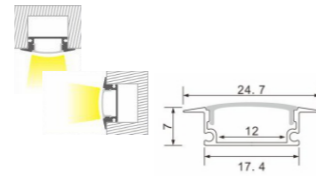

3046

Aluminium LED Profile

Recessed, Ceiling

PROFILEseries

Architectural INDOOR

Code	Diffuser	Material	Mounting	Application
S3046.S.L	Semi opal	Anodized Aluminum	Recessed Ceiling	12mm Strip Light
S3046.O.L	opal	Anodized Aluminum	Recessed Ceiling	12mm Strip Light
S3046.T.L	transparent	Anodized Aluminum	Recessed Ceiling	12mm Strip Light

Length: L(1-0.5m 2-1m 3-1.5m 4-2m 5-3m)

Accessories:

Code. ESAIPC101-1
kit includes 2 end caps
one with hole and one blind

Code. SCP2BD101-2
fixing clip

3047

Aluminium LED Profile

Surface, Ceiling, Wall

PROFILEseries