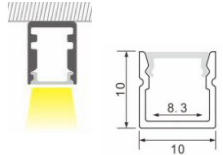

ArchitecturalINDOOR

Code	Diffuser	Material	Mounting	Application
S3035.S.L	Semi opal	Anodized Aluminum	Surface/Ceiling/Wall	8mm Strip Light
S3035.O.L	opal	Anodized Aluminum	Surface/Ceiling/Wall	8mm Strip Light
S3035.T.L	transparent	Anodized Aluminum	Surface/Ceiling/Wall	8mm Strip Light

Length: L(1-0.5m 2-1m 3-1.5m 4-2m 5-3m)

Accessories:

Code. ESAIPC101-1
kit includes 2 end caps
one with hole and one blind
Plastic end cap

Code. SCP2BD101-2
fixing clip
Spring clip