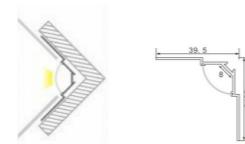

3060

Aluminium LED Profile

Recessed, Ceiling

PROFILEseries

ArchitecturalINDOOR

Code	Diffuser	Material	Mounting	Application
S3060.S.L	Semi opal	Anodized Aluminum	Recessed Ceiling	8mm Strip Light
S3060.O.L	opal	Anodized Aluminum	Recessed Ceiling	8mm Strip Light
S3060.T.L	transparent	Anodized Aluminum	Recessed Ceiling	8mm Strip Light

Length: L(1-0.5m 2-1m 3-1.5m 4-2m 5-3m)

Accessories:

3061

Aluminium LED Profile

Recessed, Ceiling

PROFILEseries