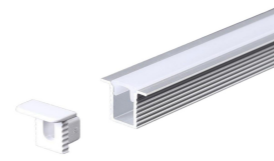

3032

Aluminium LED Profile

Recessed, Ceiling

PROFILEseries

Architectural INDOOR

Code	Diffuser	Material	Mounting	Application
S3032.S.L	Semi opal	Anodized Aluminum	Recessed Ceiling	5mm Strip Light
S3032.O.L	opal	Anodized Aluminum	Recessed Ceiling	5mm Strip Light
S3032.T.L	transparent	Anodized Aluminum	Recessed Ceiling	5mm Strip Light

Length: L(1-0.5m 2-1m 3-1.5m 4-2m 5-3m)

Accessories:

Code. ESAIPC101-1
kit includes 2 end caps
one with hole and one blind
Plastic end cap

Code. SCP2BD101-2
fixing clip
Spring clip

3033

Aluminium LED Profile

Surface, Ceiling, Wall

PROFILEseries