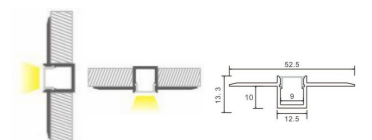

ArchitecturalINDOOR

Code	Diffuser	Material	Mounting	Application
S3057.S.L	Semi opal	Anodized Aluminum	Recessed Ceiling	9mm Strip Light
S3057.O.L	opal	Anodized Aluminum	Recessed Ceiling	9mm Strip Light
S3057.T.L	transparent	Anodized Aluminum	Recessed Ceiling	9mm Strip Light

Length: L(1-0.5m 2-1m 3-1.5m 4-2m 5-3m)

Accessories:

Plastic end cap

Code: ESAIPC101-1
kit includes 2 end caps
one with hole and one blind