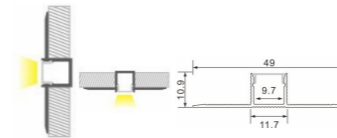

Length: L(1-0.5m 2-1m 3-1.5m 4-2m 5-3m)

Accessories:

 **Code. ESAIPC101-1**
kit includes 2 end caps
one with hole and one blind

3050

Aluminium LED Profile

Recessed, Ceiling

PROFILEseries

ArchitecturalINDOOR