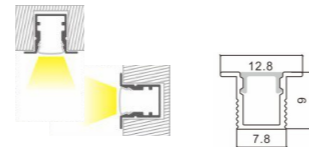

3032

Aluminium LED Profile

Recessed, Ceiling

PROFILEseries

Architectural INDOOR

Code	Diffuser	Material	Mounting	Application
S3032.S.L	Semi opal	Anodized Aluminum	Recessed Ceiling	5mm Strip Light
S3032.O.L	opal	Anodized Aluminum	Recessed Ceiling	5mm Strip Light
S3032.T.L	transparent	Anodized Aluminum	Recessed Ceiling	5mm Strip Light

Length: L(1-0.5m 2-1m 3-1.5m 4-2m 5-3m)

Accessories:

Code. ESAIPC101-1
kit includes 2 end caps
one with hole and one blind
Plastic end cap

Code. SCP2BD101-2
fixing clip
Spring clip

3033

Aluminium LED Profile

Surface, Ceiling, Wall

PROFILEseries