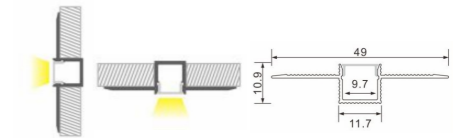

ArchitecturalINDOOR

Code	Diffuser	Material	Mounting	Application
S3049.S.L	Semi opal	Anodized Aluminum	Recessed Ceiling	8mm Strip Light
S3049.O.L	opal	Anodized Aluminum	Recessed Ceiling	8mm Strip Light
S3049.T.L	transparent	Anodized Aluminum	Recessed Ceiling	8mm Strip Light

Length: L(1-0.5m 2-1m 3-1.5m 4-2m 5-3m)

Accessories:

Code. ESAIPC101-1
kit includes 2 end caps
one with hole and one blind