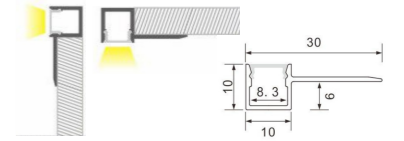

ArchitecturalINDOOR

Code	Diffuser	Material	Mounting	Application
S3053.S.L	Semi opal	Anodized Aluminum	Recessed Ceiling	8mm Strip Light
S3053.O.L	opal	Anodized Aluminum	Recessed Ceiling	8mm Strip Light
S3053.T.L	transparent	Anodized Aluminum	Recessed Ceiling	8mm Strip Light

Length: L(1-0.5m 2-1m 3-1.5m 4-2m 5-3m)

Accessories:

Code: ESAIPC101-1
kit includes 2 end caps
one with hole and one blind