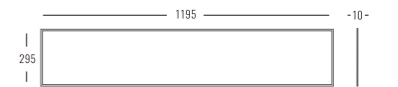

OSRAM 50,000hrs | SMD | LED LM80 | Fixed | Ra <90 | UGR <19 | IP20 | 5 years Warranty | AC220-240V 50/60Hz | CE | Aluminum + Optical PMMA | 120°

Light Source	Power	Size	Source Lumens	System Lumens	CCT	Code
SMD LED	40W	1195x295x10mm	3748lm	3373lm	● 2700K	475512.B.P.C
SMD LED	40W	1195x295x10mm	4000lm	3600lm	● 3000K	475513.B.P.C
SMD LED	40W	1195x295x10mm	4252lm	3827lm	● 4000K	475514.B.P.C
SMD LED	40W	1195x295x10mm	4416lm	3974lm	● 5000K	475515.B.P.C

Beam Angle: B(1-120°)

Power Supply: P(1-On/Off 2-Phase Dim 3-DALI Dim 4-0-10V Dim)

Colour Finish: C(1-White)

Accessories:

White