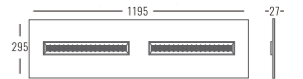

ArchitecturalINDOOR