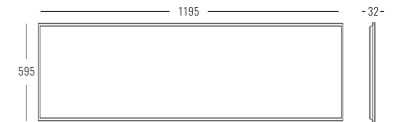

4753

Downlight Recessed. Ambience/UGR

PANLE series

OSRAM | 50,000hrs | SMD | LED LM80 | Fixed | Ra >90 | UGR <19 | IP20 | 5 Years Warranty | AC220-240V 50/60Hz | CE | Aluminum+PC lens+Iron | 120°

Light Source	Power	Size	Source Lumens	System Lumens	CCT	Code
SMD LED	40W	1195x595x32mm	4123lm	3711lm	● 2700K	475312.B.P.C
SMD LED	40W	1195x595x32mm	4400lm	3960lm	● 3000K	475313.B.P.C
SMD LED	40W	1195x595x32mm	4677lm	4209lm	● 4000K	475314.B.P.C
SMD LED	40W	1195x595x32mm	4858lm	4372lm	● 5000K	475315.B.P.C

Beam Angle: B(1-120°)

Power Supply: P(1-On/Off 2-Phase Dim 3-DALI Dim 4-0-10V Dim)

Colour Finish: C(1-White)