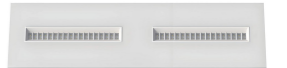

ArchitecturalINDOOR