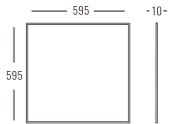

4750

Downlight Recessed. Ambience/UGR

PANLEseries

OSRAM 50,000hrs	SMD	LED LM80	Fixed	Ra >90	UGR <19	IP20	5 Years Warranty	AC220-240V 50/60Hz	CE	Aluminum + Optical PMMA	120°

Light Source	Power	Size	Source Lumens	System Lumens	CCT	Code
SMD LED	40W	595x595x10mm	3748lm	3373lm	● 2700K	475012.B.P.C
SMD LED	40W	595x595x10mm	4000lm	3600lm	● 3000K	475013.B.P.C
SMD LED	40W	595x595x10mm	4252lm	3827lm	● 4000K	475014.B.P.C
SMD LED	40W	595x595x10mm	4416lm	3974lm	● 5000K	475015.B.P.C

Beam Angle: B(1-120°)

Power Supply: P(1-On/Off 2-Phase Dim 3-DALI Dim 4-0-10V Dim)

Colour Finish: C(1-White)