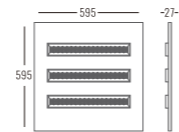

4759

Downlight Recessed. Ambience/UGR

PANLEseries

ArchitecturalINDOOR