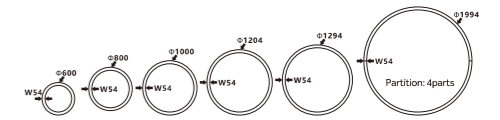

8056

Linear Surface. Ambience/UGR

OFFICE series

IP54

Light Source	Power	Size	Source Lumens	System Lumens	CCT	Code
SMD LED	25W	1000x55x75mm	2702lm	2170lm	● 2700K	805612.S.P.C.H
SMD LED	25W	1000x55x75mm	3000lm	2460lm	● 3000K	805612.S.P.C.H
SMD LED	25W	1000x55x75mm	3189lm	2711lm	● 4000K	805612.S.P.C.H
SMD LED	25W	1000x55x75mm	3312lm	2815lm	● 5000K	805612.S.P.C.H

Size: S(1-D600mm 2-D800mm 3-D1000mm 4-D1204mm 5-D1294mm 6-D1994mm)

Power Supply: P(1-On/Off 2-DALI Dim 3-0-10V Dim 4-Zigbee Smart)

Colour Finish: C(1-Black 2-White 3-Silver)

Height: H(1- 2- 3- 4-)