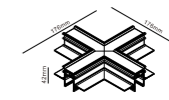

90° Corner Connector Code: MAGS130PS004