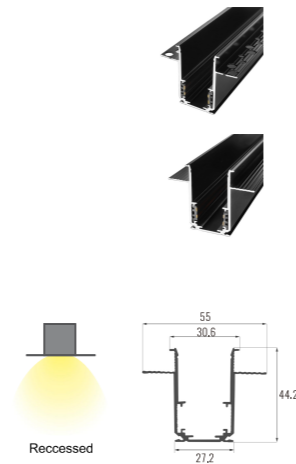

Connector 180° Code: MAGS13EC004

Connector Flex Code: MAGS13EC005

Connector Flex DIM Code: MAGS13EC006

8032

Slim Recessed. Ambience/Luminous

MAGNETIC series

Architectural INDOOR

Code 8032.L.T.C