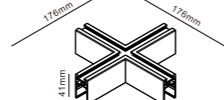

90° Corner Connector Code: MAGS120PS004