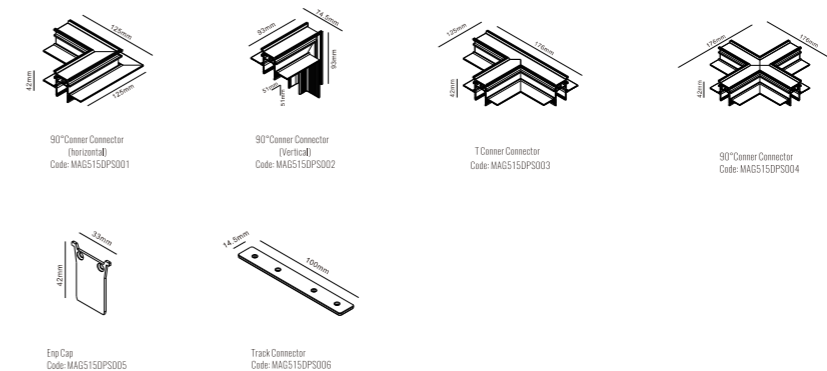

Architectural INDOOR

Code 8033.L.T.C

Length: B(1-1000mm 2-2000mm 3-3000mm)

Type: T(1-Recessed)

Colour Finish: C(1 - Sandy Black 2 - Sandy White)

Track Connection:

Connector: