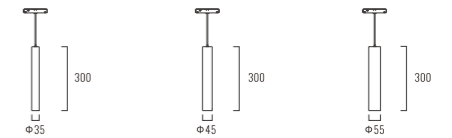

Beam Angle: B(1-15° 2-20° 3-40° 4-60°)

Power Supply: P(1-On/Off 2-DALI Dim 3-0-10V Dim)

Colour Finish: C(B-Black W-White)

8015

Magnetic Linear. Ambience/Luminous

MAGNETIC series

OSRAM 50,000hrs LED LM80 Fixed Ra >90 UGR <19 IP20 5 Years Warranty AC220-240V 50/60Hz CE Die-cast Aluminum Heatsink 15° 24° 36°

Light Source	Power	Size	Source Lumens	System Lumens	CCT	Code
COB LED	7W	ø35x300mm	813lm	594lm	● 2700K	801512.B.P.C
COB LED	7W	ø35x300mm	868lm	651lm	● 3000K	801513.B.P.C
COB LED	7W	ø35x300mm	923lm	720lm	○ 4000K	801514.B.P.C
COB LED	7W	ø35x300mm	958lm	747lm	○ 5000K	801515.B.P.C
COB LED	12W	ø45x300mm	1394lm	1018lm	● 2700K	801522.B.P.C
COB LED	12W	ø45x300mm	1488lm	1116lm	● 3000K	801523.B.P.C
COB LED	12W	ø45x300mm	1582lm	1234lm	○ 4000K	801524.B.P.C
COB LED	12W	ø45x300mm	1643lm	1281lm	○ 5000K	801525.B.P.C
COB LED Zigbee Smart	0-12W	ø45x300mm	0-1643lm	0-1281lm	● 2700K - ○ 6500K	801526.B.5.C
COB LED	18W	ø55x300mm	2091lm	1527lm	● 2700K	801532.B.P.C
COB LED	18W	ø55x300mm	2232lm	1674lm	● 3000K	801533.B.P.C
COB LED	18W	ø55x300mm	2373lm	1851lm	○ 4000K	801534.B.P.C
COB LED	18W	ø55x300mm	2464lm	1922lm	○ 5000K	801535.B.P.C
COB LED Zigbee Smart	0-18W	ø55x300mm	0-2464lm	0-1922lm	● 2700K - ○ 6500K	801536.B.5.C