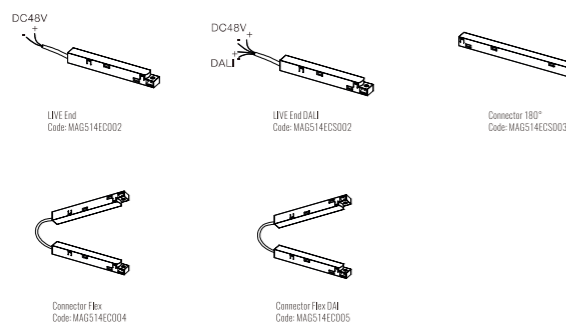

T Corner Connector Code: MAGS130PS003

90° Corner Connector Code: MAGS130PS004

End Cap Code: MAGS130PS005

Track Connector Code: MAGS130PS006

Connector:

LIVE End Code: MAGS13EC002

LIVE End DALI Code: MAGS13EC003

Length: B(1-1000mm 2-2000mm 3-3000mm)

Type: T(1-Recessed)

Colour Finish: C(1 - Sandy Black 2 - Sandy White)

Track Connection:

Connector:

8033

Slim Recessed. Ambience/Luminous

MAGNETIC series

Architectural INDOOR

Code 8033.L.T.C

Length: B(1-1000mm 2-2000mm 3-3000mm)

Type: T(1-Recessed)

Colour Finish: C(1 - Sandy Black 2 - Sandy White)

Track Connection:

Connector: