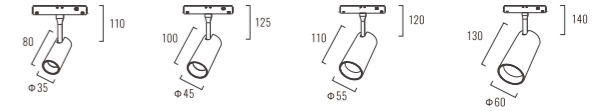

Beam Angle: B(1-15° 2-24° 3-36°)

Power Supply: P(1-On/Off 2-DALI Dim 3-0-10V Dim)

Colour Finish: C(B-Black W-White)

8013

Architectural INDOOR

Magnetic Linear. Ambience/Luminous

MAGNETIC series

Light Source	Power	Size	Source Lumens	System Lumens	CCT	Code
COB LED	7W	∅35x80mm	813lm	594lm	● 2700K	801312.B.P.C
COB LED	7W	∅35x80mm	868lm	651lm	● 3000K	801313.B.P.C
COB LED	7W	∅35x80mm	923lm	720lm	○ 4000K	801314.B.P.C
COB LED	7W	∅35x80mm	958lm	747lm	○ 5000K	801315.B.P.C
COB LED	12W	∅45x100mm	1394lm	1018lm	● 2700K	801322.B.P.C
COB LED	12W	∅45x100mm	1488lm	1116lm	● 3000K	801323.B.P.C
COB LED	12W	∅45x100mm	1582lm	1234lm	○ 4000K	801324.B.P.C
COB LED	12W	∅45x100mm	1643lm	1281lm	○ 5000K	801325.B.P.C
COB LED Zigbee Smart	0-12W	∅45x100mm	0-1643lm	0-1281lm	● 2700K - ○ 6500K	801326.B.5.C
COB LED	18W	∅55x110mm	2091lm	1527lm	● 2700K	801332.B.P.C
COB LED	18W	∅55x110mm	2232lm	1674lm	● 3000K	801333.B.P.C
COB LED	18W	∅55x110mm	2373lm	1851lm	○ 4000K	801334.B.P.C
COB LED	18W	∅55x110mm	2464lm	1922lm	○ 5000K	801335.B.P.C
COB LED Zigbee Smart	0-18W	∅55x110mm	0-2464lm	0-1922lm	● 2700K - ○ 6500K	801336.B.5.C
COB LED	24W	∅60x130mm	2789lm	2036lm	● 2700K	801342.B.P.C
COB LED	24W	∅60x130mm	2976lm	2232lm	● 3000K	801343.B.P.C
COB LED	24W	∅60x130mm	3163lm	2468lm	○ 4000K	801344.B.P.C
COB LED	24W	∅60x130mm	3286lm	2563lm	○ 5000K	801345.B.P.C