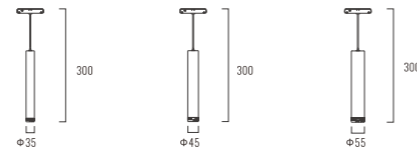

Light Source	Power	Size	Source Lumens	System Lumens	CCT	Code
COB LED	7W	ø35x300mm	813lm	594lm	● 2700K	801512.B.P.C
COB LED	7W	ø35x300mm	868lm	651lm	● 3000K	801513.B.P.C
COB LED	7W	ø35x300mm	923lm	720lm	○ 4000K	801514.B.P.C
COB LED	7W	ø35x300mm	958lm	747lm	○ 5000K	801515.B.P.C
COB LED	12W	ø45x300mm	1394lm	1018lm	● 2700K	801522.B.P.C
COB LED	12W	ø45x300mm	1488lm	1116lm	● 3000K	801523.B.P.C
COB LED	12W	ø45x300mm	1582lm	1234lm	○ 4000K	801524.B.P.C
COB LED	12W	ø45x300mm	1643lm	1281lm	○ 5000K	801525.B.P.C
COB LED Zigbee Smart	0-12W	ø45x300mm	0-1643lm	0-1281lm	● 2700K - ○ 6500K	801526.B.5.C
COB LED	18W	ø55x300mm	2091lm	1527lm	● 2700K	801532.B.P.C
COB LED	18W	ø55x300mm	2232lm	1674lm	● 3000K	801533.B.P.C
COB LED	18W	ø55x300mm	2373lm	1851lm	○ 4000K	801534.B.P.C
COB LED	18W	ø55x300mm	2464lm	1922lm	○ 5000K	801535.B.P.C
COB LED Zigbee Smart	0-18W	ø55x300mm	0-2464lm	0-1922lm	● 2700K - ○ 6500K	801536.B.5.C

Beam Angle: B(1-15° 2-24° 3-36°)

Power Supply: P(1-On/Off 2-DALI Dim 3-0-10V Dim)

Colour Finish: C(B-Black W-White)

8016

Architectural INDOOR

Magnetic Linear. Ambience/Luminous

MAGNETIC series

Beam Angle Flexible and Adjustable