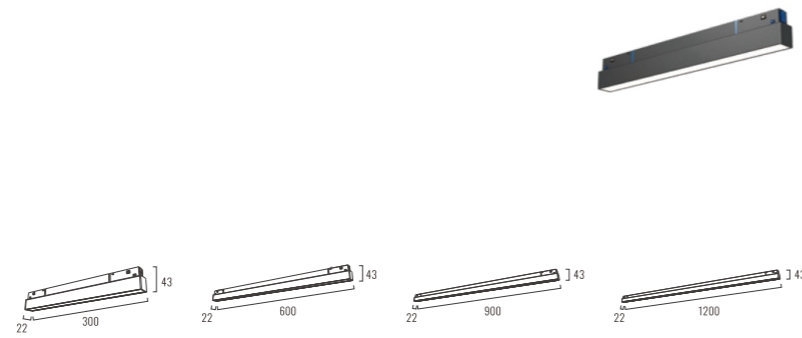

MAGNETIC-T 8016
7W/12W/18W
P.9

MAGNETIC 8030
1000mm/2000mm/3000mm
P.11

MAGNETIC 8031
1000mm/2000mm/3000mm
P.12

MAGNETIC 8032
1000mm/2000mm/3000mm
P.13

MAGNETIC 8033
1000mm/2000mm/3000mm
P.14

8010

Architectural INDOOR

Magnetic Linear. Ambience/Luminous

MAGNETIC series

Light Source	Power	Size	Source Lumens	System Lumens	CCT	Code
SMD LED	10W	300x22x43mm	1162lm	848lm	● 2700K	801012.B.P.C
SMD LED	10W	300x22x43mm	1240lm	930lm	● 3000K	801013.B.P.C
SMD LED	10W	300x22x43mm	1318lm	1028lm	○ 4000K	801014.B.P.C
SMD LED	10W	300x22x43mm	1369lm	1068lm	○ 5000K	801015.B.P.C
SMD LED Zigbee Smart	0-12W	300x22x43mm	0-1369lm	0-1068lm	● 2700K--○ 6500K	801016.B.5.C
SMD LED	20W	600x22x43mm	2324lm	1696lm	● 2700K	801022.B.P.C
SMD LED	20W	600x22x43mm	2480lm	1860lm	● 3000K	801023.B.P.C
SMD LED	20W	600x22x43mm	2636lm	2056lm	○ 4000K	801024.B.P.C
SMD LED	20W	600x22x43mm	2738lm	2136lm	○ 5000K	801025.B.P.C
SMD LED Zigbee Smart	0-20W	600x22x43mm	0-2738lm	0-2136lm	● 2700K--○ 6500K	801026.B.5.C
SMD LED	25W	900x22x43mm	2905lm	2120lm	● 2700K	801032.B.P.C
SMD LED	25W	900x22x43mm	3100lm	2325lm	● 3000K	801033.B.P.C
SMD LED	25W	900x22x43mm	3295lm	2570lm	○ 4000K	801034.B.P.C
SMD LED	25W	900x22x43mm	3422lm	2669lm	○ 5000K	801035.B.P.C
SMD LED	30W	1200x22x43mm	3486lm	2545lm	● 2700K	801042.B.P.C
SMD LED	30W	1200x22x43mm	3720lm	2790lm	● 3000K	801043.B.P.C
SMD LED	30W	1200x22x43mm	3954lm	3084lm	○ 4000K	801044.B.P.C
SMD LED	30W	1200x22x43mm	4107lm	3203lm	○ 5000K	801045.B.P.C