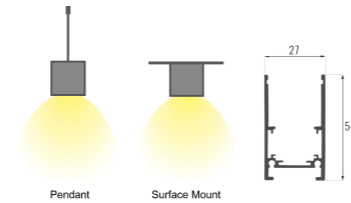

8030

surface suspended. Ambience/Luminous

MAGNETIC series

Architectural INDOOR

Code 8030.L.T.C

Length: B(1-1000mm 2-2000mm 3-3000mm)

Type: T(1-Surface 2-Pendant)

Colour Finish: C(1 - Sandy Black 2 - Sandy White)

Track Connection:

Connector:

8031

Slim Recessed. Ambience/Luminous

MAGNETIC series

Architectural INDOOR