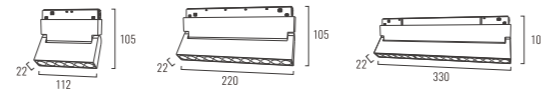

Beam Angle: B(1-15° 2-24° 3-36°)

Power Supply: P(1-On/Off 2-DALI Dim 3-0-10V Dim)

Colour Finish: C(B-Black W-White)

8012

Architectural INDOOR

Magnetic Linear. Ambience/Luminous

MAGNETIC series

Light Source	Power	Size	Source Lumens	System Lumens	CCT	Code
SMD LED	6W	112x22x105mm	697lm	509lm	● 2700K	801212.B.P.C
SMD LED	6W	112x22x105mm	744lm	558lm	● 3000K	801213.B.P.C
SMD LED	6W	112x22x105mm	791lm	617lm	○ 4000K	801214.B.P.C
SMD LED	6W	112x22x105mm	821lm	641lm	○ 5000K	801215.B.P.C
SMD LED	12W	220x22x105mm	1394lm	1018lm	● 2700K	801222.B.P.C
SMD LED	12W	220x22x105mm	1488lm	1116lm	● 3000K	801223.B.P.C
SMD LED	12W	220x22x105mm	1582lm	1234lm	○ 4000K	801224.B.P.C
SMD LED	12W	220x22x105mm	1643lm	1281lm	○ 5000K	801225.B.P.C
SMD LED Zigbee Smart	0-12W	220x22x105mm	0-1643lm	0-1281lm	● 2700K - ○ 6500K	801226.B.5.C
SMD LED	18W	330x22x105mm	2091lm	1527lm	● 2700K	801232.B.P.C
SMD LED	18W	330x22x105mm	2232lm	1674lm	● 3000K	801233.B.P.C
SMD LED	18W	330x22x105mm	2373lm	1851lm	○ 4000K	801234.B.P.C
SMD LED	18W	330x22x105mm	2464lm	1922lm	○ 5000K	801235.B.P.C
SMD LED Zigbee Smart	0-18W	330x22x105mm	0-2464lm	0-1922lm	● 2700K - ○ 6500K	801236.B.5.C