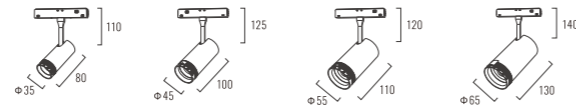

8014

Magnetic Linear. Ambience/Luminous

MAGNETIC series

Beam Angle Flexible and Adjustable

Architectural INDOOR

OSRAM 50,000hrs LED LM80 Fixed Ra >90 UGR <19 IP20 5 Years Warranty AC220-240V 50/60Hz CE Die-cast Aluminum Heatsink 15° 20° 40° 60°

Light Source	Power	Size	Source Lumens	System Lumens	CCT	Code
COB LED	5W	ø35x80mm	581lm	424lm	● 2700K	801412.B.P.C
COB LED	5W	ø35x80mm	620lm	465lm	● 3000K	801413.B.P.C
COB LED	5W	ø35x80mm	659lm	514lm	○ 4000K	801414.B.P.C
COB LED	5W	ø35x80mm	684lm	534lm	○ 5000K	801415.B.P.C
COB LED	12W	ø45x100mm	1394lm	1018lm	● 2700K	801422.B.P.C
COB LED	12W	ø45x100mm	1488lm	1116lm	● 3000K	801423.B.P.C
COB LED	12W	ø45x100mm	1582lm	1234lm	○ 4000K	801424.B.P.C
COB LED	12W	ø45x100mm	1643lm	1281lm	○ 5000K	801425.B.P.C
COB LED Zigbee Smart	0-12W	ø45x100mm	0-1643lm	0-1281lm	● 2700K - ○ 6500K	801426.B.5.C
COB LED	18W	ø55x110mm	2091lm	1527lm	● 2700K	801432.B.P.C
COB LED	18W	ø55x110mm	2232lm	1674lm	● 3000K	801433.B.P.C
COB LED	18W	ø55x110mm	2373lm	1851lm	○ 4000K	801434.B.P.C
COB LED	18W	ø55x110mm	2464lm	1922lm	○ 5000K	801435.B.P.C
COB LED Zigbee Smart	0-18W	ø55x110mm	0-2464lm	0-1922lm	● 2700K - ○ 6500K	801436.B.5.C
COB LED	24W	ø65x130mm	2789lm	2036lm	● 2700K	801442.B.P.C
COB LED	24W	ø65x130mm	2976lm	2232lm	● 3000K	801443.B.P.C
COB LED	24W	ø65x130mm	3163lm	2468lm	○ 4000K	801444.B.P.C
COB LED	24W	ø65x130mm	3286lm	2563lm	○ 5000K	801445.B.P.C

Beam Angle: B(1-15° 2-20° 3-40° 4-60°)

Power Supply: P(1-On/Off 2-DALI Dim 3-0-10V Dim)

Colour Finish: C(B-Black W-White)

8015

Magnetic Linear. Ambience/Luminous

MAGNETIC series