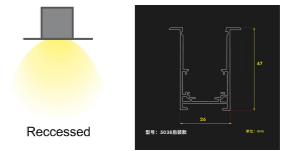

Code 8031.L.T.C

Length: B(1-1000mm 2-2000mm 3-3000mm)

Type: T(1-Recessed)

Colour Finish: C(1 - Sandy Black 2 - Sandy White)

Track Connection:

Connector: