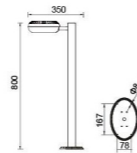

7062

Downlight Recessed. Ambience/UGR

LANDSCAPEseries

IP65

ArchitecturalOUTDOOR

OSRAM 50,000hrs | SMD LED LM80 | Fixed | Ra >90 | UGR <19 | IP65 | 5 years Warranty | AC220-240V 50/60Hz | CE | Die-cast Aluminum Heatsink | 12° 24° 36° 60°

Light Source	Power	Size	Source Lumens	System Lumens	CCT	Code
SMD LED	15W	350x800mm	1455lm	1039lm	● 2700K	706212.B.P.C
SMD LED	15W	350x800mm	1553lm	1108lm	● 3000K	706213.B.P.C
SMD LED	15W	350x800mm	1650lm	1178lm	○ 4000K	706214.B.P.C
SMD LED	15W	350x800mm	1714lm	1224lm	○ 5000K	706215.B.P.C

Beam Angle: B(1-12° 2-24° 3-36° 4-60°)

Power Supply: P(1-On/Off 2-0-10V Dim 3-DALI Dim)

Colour Finish: C(1 -Black 2 - Grey)