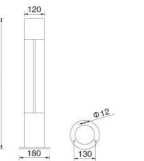

ArchitecturalOUTDOOR

OSRAM 50,000hrs	SMD	LED LM80	Fixed	Ra >80	UGR <19	IP65	5 years Warranty	AC100-277V 50/60Hz	CE	Die-cast Aluminum Heatsink	15° 30° 60° 120° 140°

Light Source	Power	Size	Source Lumens	System Lumens	CCT	Code
SMD LED	12W	ø120x800mm	1012lm	638lm	● 2700K	706112.B.P.C
SMD LED	12W	ø120x800mm	1080lm	680lm	● 3000K	706113.B.P.C
SMD LED	12W	ø120x800mm	1148lm	723lm	○ 4000K	706114.B.P.C
SMD LED	12W	ø120x800mm	1192lm	751lm	○ 5000K	706115.B.P.C

Beam Angle: B(1-15°2-24°3-36°4-60°)

Power Supply: P(1-On/Off 2-0-10V Dim 3-DALI Dim)

Colour Finish: C(1-Black 2-Grey)