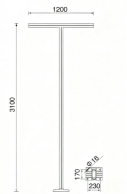

Beam Angle: B(1-15°2-24°3-36°4-60°)

Power Supply: P(1-On/Off 2-0-10V Dim 3-DALI Dim)

Colour Finish: C(1-Black 2-Grey)

7072

Downlight Recessed. Ambience/UGR

LANDSCAPEseries

IP65

ArchitecturalOUTDOOR