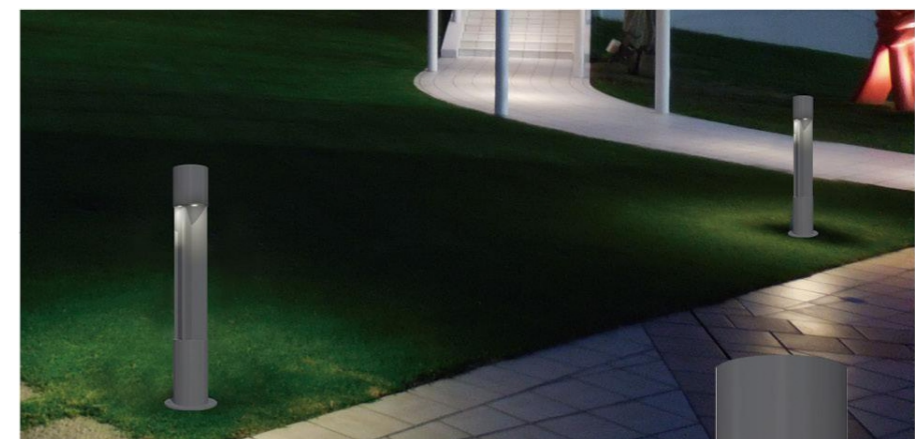

Für allgemeine Anfragen, technischen Support oder Informationen zur Treiberkompatibilität – www.pochelicht.de.
For general enquiries, technical support, or driver compatibility details – www.pochelicht.de.