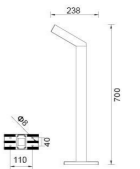

Light Source	Power	Size	Source Lumens	System Lumens	CCT	Code
SMD LED	6W	ø105x800mm	506lm	319lm	● 2700K	706012.B.P.C
SMD LED	6W	ø105x800mm	540lm	340lm	● 3000K	706013.B.P.C
SMD LED	6W	ø105x800mm	574lm	362lm	○ 4000K	706014.B.P.C
SMD LED	6W	ø105x800mm	596lm	376lm	○ 5000K	706015.B.P.C

Light Source	Power	Size	Source Lumens	System Lumens	CCT	Code
SMD LED	12W	ø120x800mm	1012lm	638lm	● 2700K	706112.B.P.C
SMD LED	12W	ø120x800mm	1080lm	680lm	● 3000K	706113.B.P.C
SMD LED	12W	ø120x800mm	1148lm	723lm	○ 4000K	706114.B.P.C
SMD LED	12W	ø120x800mm	1192lm	751lm	○ 5000K	706115.B.P.C

Light Source	Power	Size	Source Lumens	System Lumens	CCT	Code
SMD LED	15W	350x800mm	1455lm	1039lm	● 2700K	706212.B.P.C
SMD LED	15W	350x800mm	1553lm	1108lm	● 3000K	706213.B.P.C
SMD LED	15W	350x800mm	1650lm	1178lm	○ 4000K	706214.B.P.C
SMD LED	15W	350x800mm	1714lm	1224lm	○ 5000K	706215.B.P.C

Beam Angle: B(1-12° 2-24° 3-36° 4-60°)

Power Supply: P(1-On/Off 2-0-10V Dim 3-DALI Dim)

Colour Finish: C(1 -Black 2 - Grey)

7063

Downlight Recessed. Ambience/UGR

LANDSCAPEseries

IP65

ArchitecturalOUTDOOR