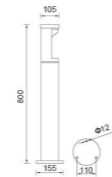

7060

Downlight Recessed. Ambience/UGR

LANDSCAPEseries

IP65

ArchitecturalOUTDOOR

OSRAM 50,000hrs	SMD	LED LM80	Fixed	Ra >90	UGR <19	IP65	5 years Warranty	AC220-240V 50/60Hz	CE	Die-cast Aluminum Heatsink	12° 24° 36° 60°

Light Source	Power	Size	Source Lumens	System Lumens	CCT	Code
SMD LED	6W	ø105x800mm	506lm	319lm	● 2700K	706012.B.P.C
SMD LED	6W	ø105x800mm	540lm	340lm	● 3000K	706013.B.P.C
SMD LED	6W	ø105x800mm	574lm	362lm	○ 4000K	706014.B.P.C
SMD LED	6W	ø105x800mm	596lm	376lm	○ 5000K	706015.B.P.C

Beam Angle: B(1-15°2-24°3-36°4-60°)

Power Supply: P(1-On/Off 2-0-10V Dim 3-DALI Dim)

Colour Finish: C(1-Black 2-Grey)