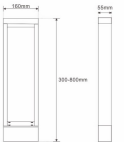

7064

Downlight Recessed. Ambience/UGR

LANDSCAPE series

IP65

OSRAM 50,000hrs SMD LED LM80 Fixed Ra >80 UGR <19 IP65 5 years Warranty AC100-277V 50/60Hz CE Die-cast Aluminum Heatsink

Light Source	Power	Size	Source Lumens	System Lumens	CCT	Code
SMD LED	10W	160x55x300mm	843lm	543lm	● 2700K	706412.B.P.C
SMD LED	10W	160x55x300mm	900lm	580lm	● 3000K	706413.B.P.C
SMD LED	10W	160x55x300mm	957lm	616lm	○ 4000K	706414.B.P.C
SMD LED	10W	160x55x300mm	994lm	640lm	○ 5000K	706415.B.P.C
SMD LED	10W	160x55x300mm	843lm	543lm	● 2700K	706422.B.P.C
SMD LED	10W	160x55x300mm	900lm	580lm	● 3000K	706423.B.P.C
SMD LED	10W	160x55x300mm	957lm	616lm	○ 4000K	706424.B.P.C
SMD LED	10W	160x55x300mm	994lm	640lm	○ 5000K	706425.B.P.C
SMD LED	10W	160x55x800mm	843lm	543lm	● 2700K	706432.B.P.C
SMD LED	10W	160x55x800mm	900lm	580lm	● 3000K	706433.B.P.C
SMD LED	10W	160x55x800mm	957lm	616lm	○ 4000K	706434.B.P.C
SMD LED	10W	160x55x800mm	994lm	640lm	○ 5000K	706435.B.P.C

Beam Angle: B(1-15° 2-24° 3-36° 4-60°)

Power Supply: P(1-On/Off 2-0-10V Dim 3-DALI Dim)

Colour Finish: C(1-Black 2-Grey)