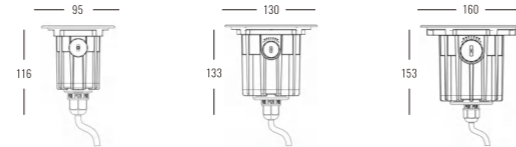

Light Source	Power	Size	Source Lumens	System Lumens	CCT	Code
SMD LED	9W	∅120x120mm	928lm	532lm	● 2700K	704312.B.P.C
SMD LED	9W	∅120x120mm	990lm	589lm	● 3000K	704313.B.P.C
SMD LED	9W	∅120x120mm	1052lm	648lm	● 4000K	704314.B.P.C
SMD LED	9W	∅120x120mm	1093lm	704lm	● 5000K	704315.B.P.C
SMD LED	18W	∅160x137mm	1855lm	1065lm	● 2700K	704322.B.P.C
SMD LED	18W	∅160x137mm	1980lm	1178lm	● 3000K	704323.B.P.C
SMD LED	18W	∅160x137mm	2105lm	1297lm	● 4000K	704324.B.P.C
SMD LED	18W	∅160x137mm	2186lm	1408lm	● 5000K	704325.B.P.C
SMD LED	36W	∅200x170mm	3711lm	2130lm	● 2700K	704332.B.P.C
SMD LED	36W	∅200x170mm	3960lm	2356lm	● 3000K	704333.B.P.C
SMD LED	36W	∅200x170mm	4209lm	2593lm	● 4000K	704334.B.P.C
SMD LED	36W	∅200x170mm	4372lm	2815lm	● 5000K	704335.B.P.C
SMD LED	54W	∅250x193mm	5566lm	3195lm	● 2700K	704342.B.P.C
SMD LED	54W	∅250x193mm	5940lm	3534lm	● 3000K	704343.B.P.C
SMD LED	54W	∅250x193mm	6314lm	3890lm	● 4000K	704344.B.P.C
SMD LED	54W	∅250x193mm	6558lm	4223lm	● 5000K	704345.B.P.C

Beam Angle: B(1-15° 2-30° 3-45° 4-60° 5-20°/45° 6-10°/60°)

Power Supply: P(1-On/Off 2-DALI Dim 3-0-10V Dim)

Colour Finish: C(1-Black 2-Grey)

7044

Downlight Recessed. Ambience/UGR

INGROUND series

IP67

Architectural OUTDOOR