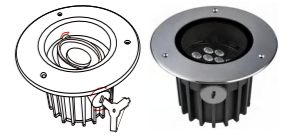

7047

Downlight Recessed. Ambience/UGR

INGROUND series

IP67

Light Source	Power	Size	Source Lumens	System Lumens	CCT	Code
COB LED	18W	∅180x162mm	1940lm	1086lm	● 2700K	704742.B.P.C
COB LED	18W	∅180x162mm	2070lm	1188lm	● 3000K	704743.B.P.C
COB LED	18W	∅180x162mm	2200lm	1309lm	○ 4000K	704744.B.P.C
COB LED	18W	∅180x162mm	2285lm	1440lm	○ 5000K	704745.B.P.C
COB LED	27W	∅210x181mm	2909lm	1629lm	● 2700K	704752.B.P.C
COB LED	27W	∅210x181mm	3105lm	1782lm	● 3000K	704753.B.P.C
COB LED	27W	∅210x181mm	3301lm	1964lm	○ 4000K	704754.B.P.C
COB LED	27W	∅210x181mm	3428lm	2160lm	○ 5000K	704755.B.P.C
COB LED	36W	∅250x190mm	3879lm	2172lm	● 2700K	704762.B.P.C
COB LED	36W	∅250x190mm	4140lm	2376lm	● 3000K	704763.B.P.C
COB LED	36W	∅250x190mm	4401lm	2618lm	○ 4000K	704764.B.P.C
COB LED	36W	∅250x190mm	4571lm	2879lm	○ 5000K	704765.B.P.C

Beam Angle: B(1-3° 2-5° 3-8° 4-12° 5-15° 6-25° 7-40° 8-60° 9-10° 45° 10-20° 65°)

Power Supply: P(1-On/Off 2-0-10V Dim 3-DALI Dim)

Colour Finish: C(1-Black)

Black