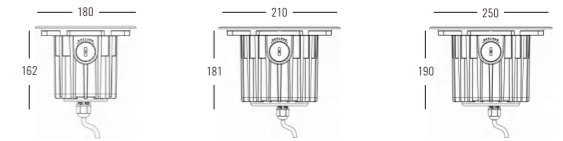

7046

Downlight Recessed. Ambience/UGR

INGROUND series

IP67

OSRAM 50,000hrs COB LED LM80 Ra >90 UGR <19 IP67 AC220-240V DC12/24V CE Stainless Steel +Aluminum Asymmetric

Light Source	Power	Size	Source Lumens	System Lumens	CCT	Code
COB LED	20W	∅180x162mm	2211lm	1269lm	● 2700K	704642.B.P.C
COB LED	20W	∅180x162mm	2360lm	1404lm	● 3000K	704643.B.P.C
COB LED	20W	∅180x162mm	2509lm	1545lm	● 4000K	704644.B.P.C
COB LED	20W	∅180x162mm	2605lm	1696lm	● 5000K	704645.B.P.C
COB LED	25W	∅210x181mm	2764lm	1587lm	● 2700K	704652.B.P.C
COB LED	25W	∅210x181mm	2950lm	1755lm	● 3000K	704653.B.P.C
COB LED	25W	∅210x181mm	3136lm	1932lm	● 4000K	704654.B.P.C
COB LED	25W	∅210x181mm	3257lm	2120lm	● 5000K	704655.B.P.C
COB LED	36W	∅250x190mm	3980lm	2285lm	● 2700K	704662.B.P.C
COB LED	36W	∅250x190mm	4248lm	2528lm	● 3000K	704663.B.P.C
COB LED	36W	∅250x190mm	4516lm	2782lm	● 4000K	704664.B.P.C
COB LED	36W	∅250x190mm	4690lm	3053lm	● 5000K	704665.B.P.C

Beam Angle: B(Asymmetric)

Power Supply: P(1-On/Off 2-0-10V Dim 3-DALI Dim)

Colour Finish: C(1 - Black)