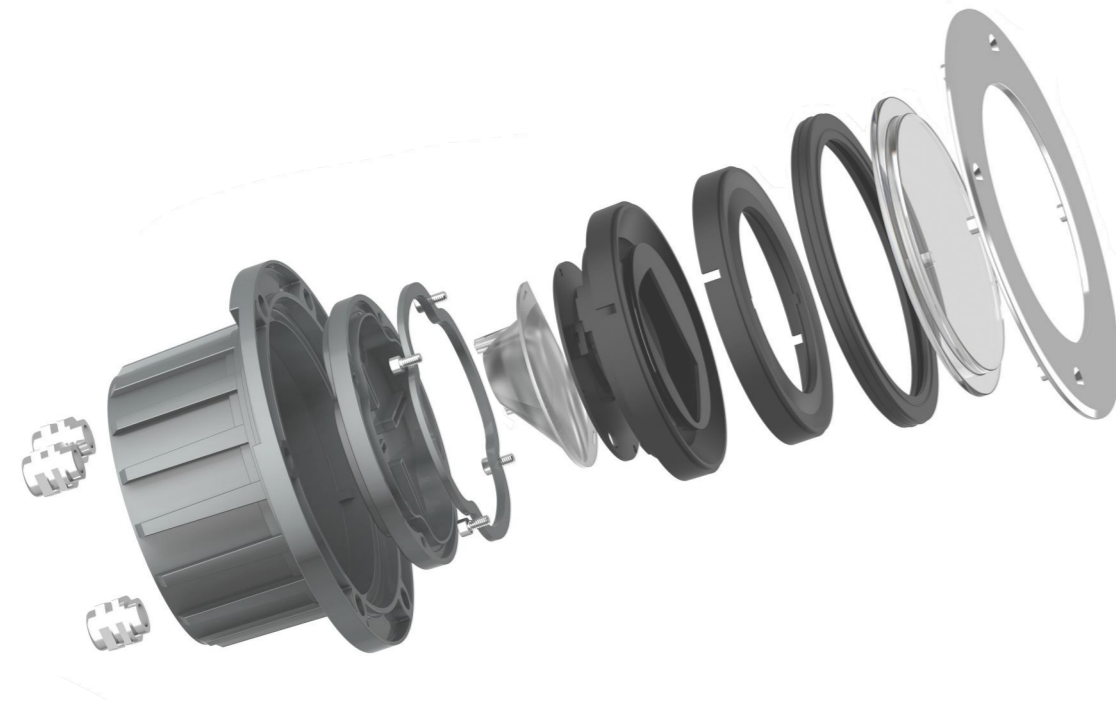

7046

Downlight Recessed. Ambience/UGR

INGROUND series

IP67

OSRAM 50,000hrs COB LED LM80 Fixed Ra >90 UGR <19 IP67 5 years Warranty AC220-240V DC12/24V CE Stainless Steel +Aluminum Asymmetric

Light Source	Power	Size	Source Lumens	System Lumens	CCT	Code
COB LED	3W	∅95x116mm	332lm	190lm	● 2700K	704612.B.P.C
COB LED	3W	∅95x116mm	354lm	211lm	● 3000K	704613.B.P.C
COB LED	3W	∅95x116mm	376lm	232lm	● 4000K	704614.B.P.C
COB LED	3W	∅95x116mm	391lm	254lm	● 5000K	704615.B.P.C
COB LED	6W	∅130x133mm	663lm	381lm	● 2700K	704622.B.P.C
COB LED	6W	∅130x133mm	708lm	421lm	● 3000K	704623.B.P.C
COB LED	6W	∅130x133mm	753lm	464lm	● 4000K	704624.B.P.C
COB LED	6W	∅130x133mm	782lm	509lm	● 5000K	704625.B.P.C
COB LED	12W	∅160x153mm	1327lm	762lm	● 2700K	704632.B.P.C
COB LED	12W	∅160x153mm	1416lm	843lm	● 3000K	704633.B.P.C
COB LED	12W	∅160x153mm	1505lm	927lm	● 4000K	704634.B.P.C
COB LED	12W	∅160x153mm	1563lm	1018lm	● 5000K	704635.B.P.C

Beam Angle: B(Asymmetric)

Power Supply: P(1-On/Off 2-DALI Dim 3-0-10V Dim)

Colour Finish: C(1 -Black)