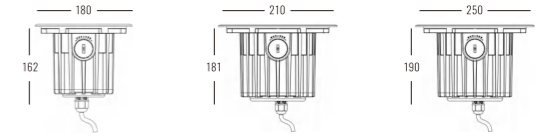

7047

Downlight Recessed. Ambience/UGR

INGROUND series

IP67

Light Source	Power	Size	Source Lumens	System Lumens	CCT	Code
COB LED	18W	∅180x162mm	1940lm	1086lm	● 2700K	704742.B.P.C
COB LED	18W	∅180x162mm	2070lm	1188lm	● 3000K	704743.B.P.C
COB LED	18W	∅180x162mm	2200lm	1309lm	○ 4000K	704744.B.P.C
COB LED	18W	∅180x162mm	2285lm	1440lm	○ 5000K	704745.B.P.C
COB LED	27W	∅210x181mm	2909lm	1629lm	● 2700K	704752.B.P.C
COB LED	27W	∅210x181mm	3105lm	1782lm	● 3000K	704753.B.P.C
COB LED	27W	∅210x181mm	3301lm	1964lm	○ 4000K	704754.B.P.C
COB LED	27W	∅210x181mm	3428lm	2160lm	○ 5000K	704755.B.P.C
COB LED	36W	∅250x190mm	3879lm	2172lm	● 2700K	704762.B.P.C
COB LED	36W	∅250x190mm	4140lm	2376lm	● 3000K	704763.B.P.C
COB LED	36W	∅250x190mm	4401lm	2618lm	○ 4000K	704764.B.P.C
COB LED	36W	∅250x190mm	4571lm	2879lm	○ 5000K	704765.B.P.C

Beam Angle: B(1-3° 2-5° 3-8° 4-12° 5-15° 6-25° 7-40° 8-60° 9-10° 45° 10-20° 65°)

Power Supply: P(1-On/Off 2-0-10V Dim 3-DALI Dim)

Colour Finish: C(1-Black)

Black