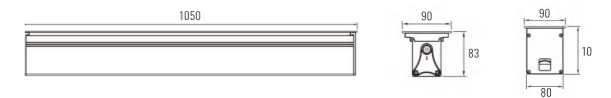

Architectural OUTDOOR

OSRAM 50,000hrs COB LED LM80 Fixed Ra >90 UGR <19 IP67 5 years Warranty AC220-240V CE Stainless Steel + Aluminum 10° 15° 30° 45° 60°

Light Source	Power	Size	Source Lumens	System Lumens	CCT	Code
SMD LED	18W	∅1030x75x61mm	2277lm	1211lm	● 2700K	705612.B.P.C
SMD LED	18W	∅1030x75x61mm	2430lm	1327lm	● 3000K	705613.B.P.C
SMD LED	18W	∅1030x75x61mm	2583lm	1483lm	○ 4000K	705614.B.P.C
SMD LED	18W	∅1030x75x61mm	2683lm	1596lm	○ 5000K	705615.B.P.C
SMD LED	24W	∅1030x75x61mm	3036lm	1615lm	● 2700K	705622.B.P.C
SMD LED	24W	∅1030x75x61mm	3240lm	1769lm	● 3000K	705623.B.P.C
SMD LED	24W	∅1030x75x61mm	3444lm	1977lm	○ 4000K	705624.B.P.C
SMD LED	24W	∅1030x75x61mm	3577lm	2128lm	○ 5000K	705625.B.P.C
SMD LED	36W	∅1030x75x84mm	4554lm	2423lm	● 2700K	705632.B.P.C
SMD LED	36W	∅1030x75x84mm	4860lm	2654lm	● 3000K	705633.B.P.C
SMD LED	36W	∅1030x75x84mm	5166lm	2965lm	○ 4000K	705634.B.P.C
SMD LED	36W	∅1030x75x84mm	5365lm	3192lm	○ 5000K	705635.B.P.C
SMD LED	48W	∅1030x75x84mm	6072lm	3230lm	● 2700K	705642.B.P.C
SMD LED	48W	∅1030x75x84mm	6480lm	3538lm	● 3000K	705643.B.P.C
SMD LED	48W	∅1030x75x84mm	6888lm	3954lm	○ 4000K	705644.B.P.C
SMD LED	48W	∅1030x75x84mm	7154lm	4257lm	○ 5000K	705645.B.P.C

Beam Angle: B(1-10° 2-15° 3-30° 4-45° 5-60° 6-10°60° 7-18°45° Asymmetric)

Power Supply: P(1-On/Off 2-DALI Dim 3-0-10V Dim)

Colour Finish: C(1 -Black)

Black

OSRAM 50,000hrs SMD LED LM80 Fixed Ra >90 UGR <19 IP67 5 years Warranty AC100-250V DC24V CE Stainless Steel + Aluminum 10° 15° 30° 45° 60°

Light Source	Power	Size	Source Lumens	System Lumens	CCT	Code
SMD LED	18W	∅1050x90x83mm	2193lm	1166lm	● 2700K	705712.B.P.C
SMD LED	18W	∅1050x90x83mm	2340lm	1278lm	● 3000K	705713.B.P.C
SMD LED	18W	∅1050x90x83mm	2487lm	1428lm	○ 4000K	705714.B.P.C
SMD LED	18W	∅1050x90x83mm	2583lm	1537lm	○ 5000K	705715.B.P.C
SMD LED	24W	∅1050x90x83mm	2923lm	1555lm	● 2700K	705722.B.P.C
SMD LED	24W	∅1050x90x83mm	3120m	1704lm	● 3000K	705723.B.P.C
SMD LED	24W	∅1050x90x83mm	3317m	1904lm	○ 4000K	705724.B.P.C
SMD LED	24W	∅1050x90x83mm	3444lm	2049lm	○ 5000K	705725.B.P.C
SMD LED	36W	∅1050x90x83mm	4385lm	2333lm	● 2700K	705732.B.P.C
SMD LED	36W	∅1050x90x83mm	4680lm	2555lm	● 3000K	705733.B.P.C
SMD LED	36W	∅1050x90x83mm	4975lm	2856lm	○ 4000K	705734.B.P.C
SMD LED	36W	∅1050x90x83mm	5167lm	3074lm	○ 5000K	705735.B.P.C
SMD LED	36W	∅1050x90x83mm	1512lm	1361lm	● RGB	70574RGB.B.P.C
SMD LED	48W	∅1050x90x83mm	2256lm	2030lm	● RGBW	70575RGBW.B.P.C

Beam Angle: B(1-10° 2-15° 3-30° 4-45° 5-60° 6-20°45° 7-10°60°)

Power Supply: P(1-On/Off 2-DALI Dim 3-0-10V Dim)

Colour Finish: C(1 -Black)

Black