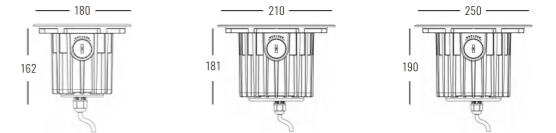

IP67

Architectural OUTDOOR

OSRAM 50,000hrs | SMD LED LM80 | Fixed | Ra <90 | UGR <19 | IP67 | 5 years Warranty | AC200-240V /DC24V | CE | Stainless Steel +Aluminum | 6° 8° 10° 12° 20°

Light Source	Power	Size	Source Lumens	System Lumens	CCT	Code
SMD LED	18W	∅180x162mm	1940lm	1113lm	● 2700K	704452.B.P.C
SMD LED	18W	∅180x162mm	2070lm	1232lm	● 3000K	704453.B.P.C
SMD LED	18W	∅180x162mm	2200lm	1386lm	○ 4000K	704454.B.P.C
SMD LED	18W	∅180x162mm	2285lm	1488lm	○ 5000K	704455.B.P.C
SMD LED	24W	∅210x181mm	2586lm	1484lm	● 2700K	704462.B.P.C
SMD LED	24W	∅210x181mm	2760lm	1642lm	● 3000K	704463.B.P.C
SMD LED	24W	∅210x181mm	2934lm	1848lm	○ 4000K	704464.B.P.C
SMD LED	24W	∅210x181mm	3047lm	1984lm	○ 5000K	704465.B.P.C
SMD LED	36W	∅250x190mm	3879lm	2227lm	● 2700K	704472.B.P.C
SMD LED	36W	∅250x190mm	4140lm	2463lm	● 3000K	704473.B.P.C
SMD LED	36W	∅250x190mm	4401lm	2773lm	○ 4000K	704474.B.P.C
SMD LED	36W	∅250x190mm	4571lm	2975lm	○ 5000K	704475.B.P.C