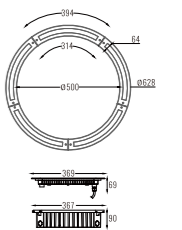

Architectural OUTDOOR

OSRAM 50,000hrs COB LED LM80 Fixed Ra >90 UGR <19 IP67 5 years Warranty AC220-240V DC12/24V CE Stainless Steel +Aluminum 8° 12° 25° 40° 60°

Light Source	Power	Size	Source Lumens	System Lumens	CCT	Code
COB LED	18W	ø500x369x69mm	1265lm	1138lm	● 2700K	706012.B.P.C
COB LED	18W	ø500x369x69mm	1350lm	1215lm	● 3000K	706013.B.P.C
COB LED	18W	ø500x369x69mm	1435lm	1292lm	● 4000K	706014.B.P.C
COB LED	18W	ø500x369x69mm	1490lm	1341lm	● 5000K	706015.B.P.C
COB LED	22.5W	ø500x369x69mm	743lm	668lm	● RGB	706016.B.4.C
COB LED	31.5W	ø500x369x69mm	1103lm	992lm	● RGBW	706017.B.5.C

Beam Angle: B(1-8° 2-12° 3-25° 4-40° 5-60°)

Power Supply: P(1-On/Off 2-DALI Dim 3-0-10V Dim)

Colour Finish: C(1-Black)

Black