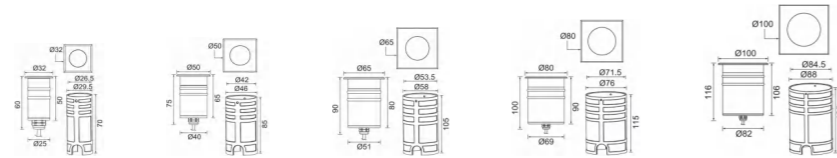

7050

Downlight Recessed. Ambience/UGR

INGROUND series

Architectural OUTDOOR

7051

Downlight Recessed. Ambience/UGR

INGROUND series