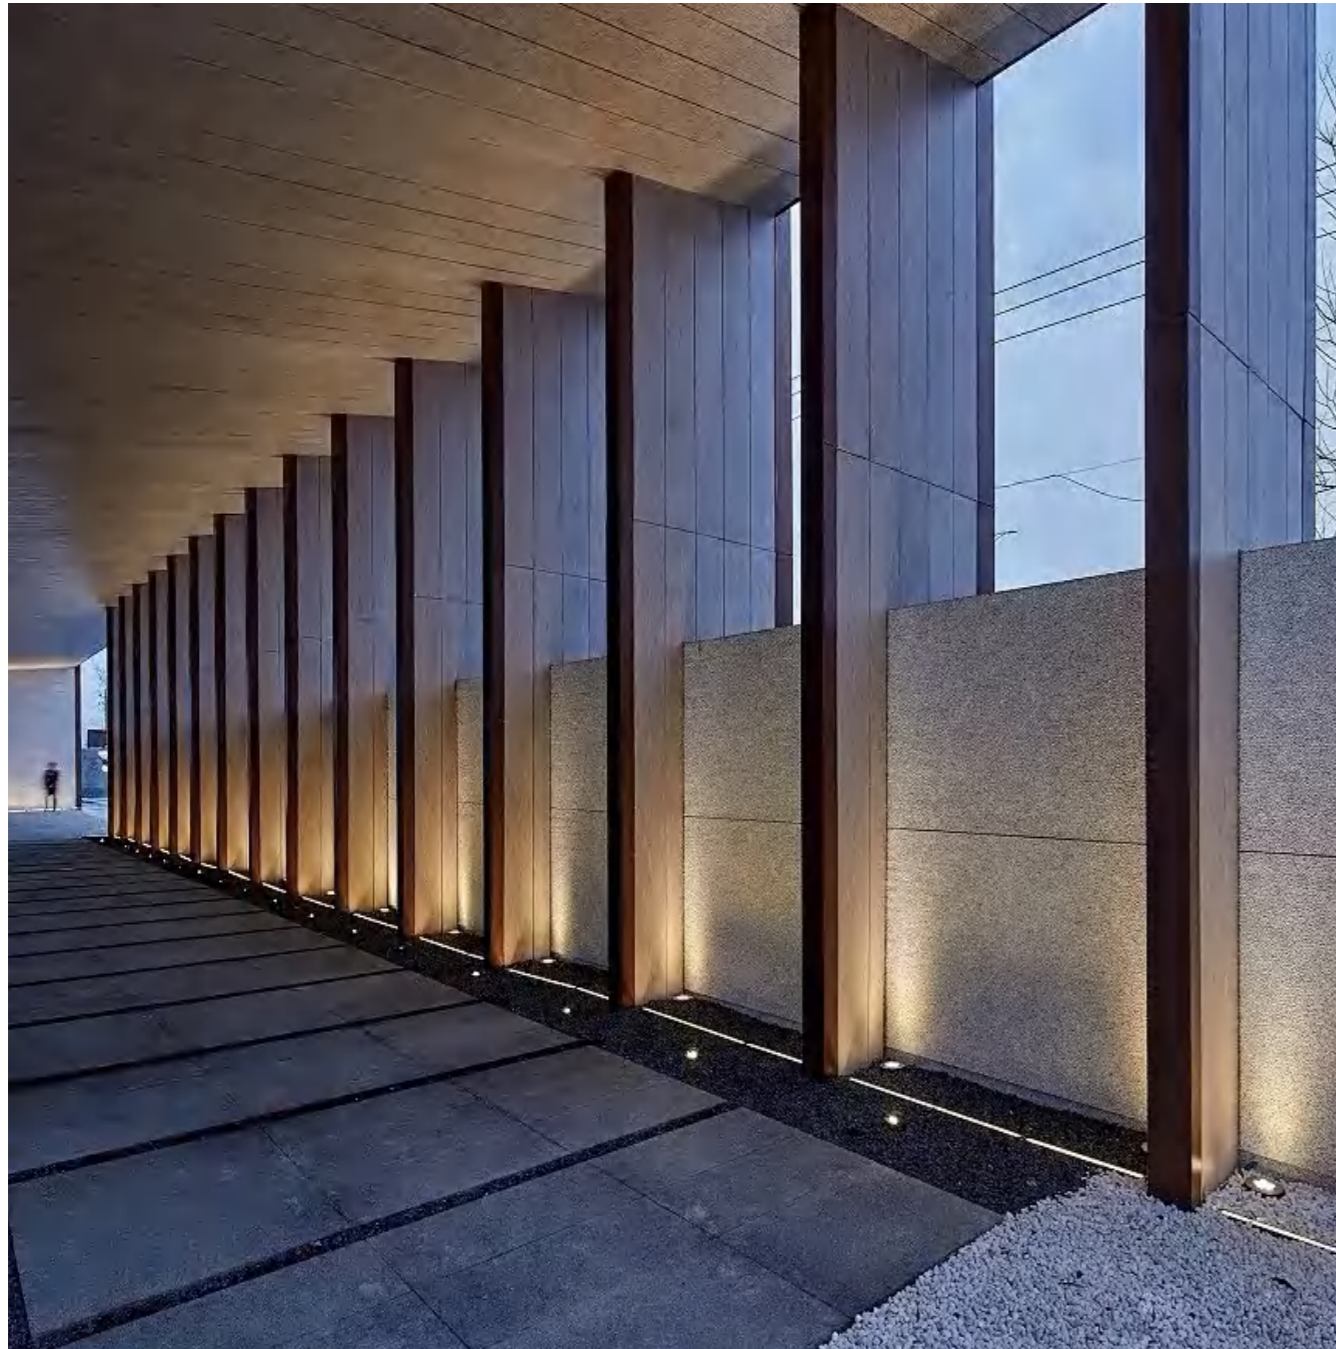

Beam Angle: B(1-5° 2-8° 3-12° 4-15° 5-25° 6-40° 7-60° 8-10° 45° 9-20° 65°)

Power Supply: P(1-On/Off 2-DALI Dim 3-0-10V Dim)

Colour Finish: C(1 -Black 2 - Grey)

Depth COB Inground Light

Deep anti glare design finally makes the light can reach a high of $URG \leq 16$, no glare, no dazzle, more comfortable.