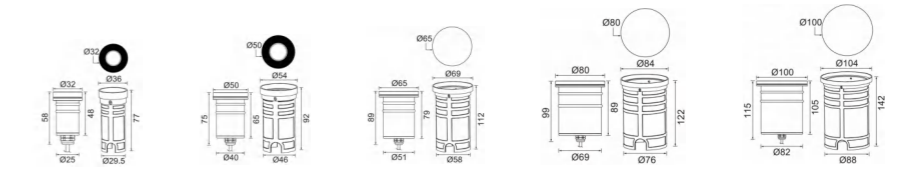

Architectural OUTDOOR

OSRAM 50,000hrs COB LED LM80 Fixed Ra >90 UGR <19 IP67 5 years Warranty AC220-240V DC12/24V CE Stainless Steel +Aluminum 12° 24° 36° 55°

Light Source	Power	Size	Source Lumens	System Lumens	CCT	Code
COB LED	2W	∅32x60mm	221lm	118lm	● 2700K	705012.B.P.C
COB LED	2W	∅32x60mm	236lm	129lm	● 3000K	705013.B.P.C
COB LED	2W	∅32x60mm	251lm	144lm	● 4000K	705014.B.P.C
COB LED	2W	∅32x60mm	261lm	155lm	● 5000K	705015.B.P.C
COB LED	4.5W	∅50x75mm	498lm	265lm	● 2700K	705022.B.P.C
COB LED	4.5W	∅50x75mm	531lm	290lm	● 3000K	705023.B.P.C
COB LED	4.5W	∅50x75mm	564lm	324lm	● 4000K	705024.B.P.C
COB LED	4.5W	∅50x75mm	586lm	349lm	● 5000K	705025.B.P.C
COB LED	6.5W	∅65x90mm	719lm	382lm	● 2700K	705032.B.P.C
COB LED	6.5W	∅65x90mm	767lm	419lm	● 3000K	705033.B.P.C
COB LED	6.5W	∅65x90mm	815lm	468lm	● 4000K	705034.B.P.C
COB LED	6.5W	∅65x90mm	847lm	504lm	● 5000K	705035.B.P.C
COB LED	10W	∅80x100mm	1106lm	588lm	● 2700K	705042.B.P.C
COB LED	10W	∅80x100mm	1180lm	644lm	● 3000K	705043.B.P.C
COB LED	10W	∅80x100mm	1254lm	720lm	● 4000K	705044.B.P.C
COB LED	10W	∅80x100mm	1303lm	775lm	● 5000K	705045.B.P.C
COB LED	15W	∅100x116mm	1658lm	882lm	● 2700K	705052.B.P.C
COB LED	15W	∅100x116mm	1770lm	966lm	● 3000K	705053.B.P.C
COB LED	15W	∅100x116mm	1882lm	1080lm	● 4000K	705054.B.P.C
COB LED	15W	∅100x116mm	1954lm	1163lm	● 5000K	705055.B.P.C

Beam Angle: B(1-12° 2-24° 3-36° 4-55°)

Power Supply: P(1-On/Off 2-DALI Dim 3-0-10V Dim)

Colour Finish: C(1-Black)

Für allgemeine Anfragen, technischen Support oder Informationen zur Treiberkompatibilität – www.pochelicht.de.
For general enquiries, technical support, or driver compatibility details – www.pochelicht.de.

OSRAM 50,000hrs COB LED LM80 Fixed Ra >90 UGR <19 IP67 5 years Warranty AC220-240V DC12/24V CE Stainless Steel +Aluminum 12° 24° 36° 55°

Light Source	Power	Size	Source Lumens	System Lumens	CCT	Code
COB LED	2W	∅32x58mm	216lm	115lm	● 2700K	705112.B.P.C
COB LED	2W	∅32x58mm	230lm	126lm	● 3000K	705113.B.P.C
COB LED	2W	∅32x58mm	244lm	140lm	● 4000K	705114.B.P.C
COB LED	2W	∅32x58mm	254lm	151lm	● 5000K	705115.B.P.C
COB LED	4.5W	∅50x75mm	485lm	258lm	● 2700K	705122.B.P.C
COB LED	4.5W	∅50x75mm	518lm	283lm	● 3000K	705123.B.P.C
COB LED	4.5W	∅50x75mm	550lm	316lm	● 4000K	705124.B.P.C
COB LED	4.5W	∅50x75mm	571lm	340lm	● 5000K	705125.B.P.C
COB LED	6.5W	∅65x89mm	700lm	373lm	● 2700K	705132.B.P.C
COB LED	6.5W	∅65x89mm	748lm	408lm	● 3000K	705133.B.P.C
COB LED	6.5W	∅65x89mm	795lm	456lm	● 4000K	705134.B.P.C
COB LED	6.5W	∅65x89mm	825lm	491lm	● 5000K	705135.B.P.C
COB LED	10W	∅80x99mm	1078lm	573lm	● 2700K	705142.B.P.C
COB LED	10W	∅80x99mm	1150lm	628lm	● 3000K	705143.B.P.C
COB LED	10W	∅80x99mm	1222lm	702lm	● 4000K	705144.B.P.C
COB LED	10W	∅80x99mm	1270lm	755lm	● 5000K	705145.B.P.C
COB LED	15W	∅100x115mm	1616lm	860lm	● 2700K	705152.B.P.C
COB LED	15W	∅100x115mm	1725lm	942lm	● 3000K	705153.B.P.C
COB LED	15W	∅100x115mm	1834lm	1053lm	● 4000K	705154.B.P.C
COB LED	15W	∅100x115mm	1904lm	1133lm	● 5000K	705155.B.P.C