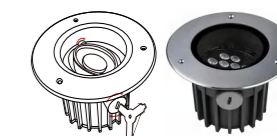

7047

Downlight Recessed. Ambience/UGR

INGROUND series

IP67