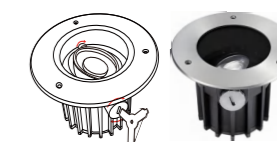

7048

Downlight Recessed. Ambience/UGR

INGROUND series

IP67