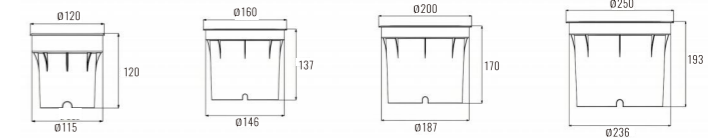

7043

Downlight Recessed. Ambience/UGR

INGROUND series

IP67

OSRAM 50,000hrs SMD LED LM80 Fixed Ra <90 UGR <19 IP67 5 years Warranty AC200-240V /DC24V CE Stainless Steel +Aluminum 15° 30° 45° 60° 20°/45°

Light Source	Power	Size	Source Lumens	System Lumens	CCT	Code
SMD LED	9W	∅120x120mm	928lm	532lm	● 2700K	704312.B.P.C
SMD LED	9W	∅120x120mm	990lm	589lm	● 3000K	704313.B.P.C
SMD LED	9W	∅120x120mm	1052lm	648lm	● 4000K	704314.B.P.C
SMD LED	9W	∅120x120mm	1093lm	704lm	● 5000K	704315.B.P.C
SMD LED	18W	∅160x137mm	1855lm	1065lm	● 2700K	704322.B.P.C
SMD LED	18W	∅160x137mm	1980lm	1178lm	● 3000K	704323.B.P.C
SMD LED	18W	∅160x137mm	2105lm	1297lm	● 4000K	704324.B.P.C
SMD LED	18W	∅160x137mm	2186lm	1408lm	● 5000K	704325.B.P.C
SMD LED	36W	∅200x170mm	3711lm	2130lm	● 2700K	704332.B.P.C
SMD LED	36W	∅200x170mm	3960lm	2356lm	● 3000K	704333.B.P.C
SMD LED	36W	∅200x170mm	4209lm	2593lm	● 4000K	704334.B.P.C
SMD LED	36W	∅200x170mm	4372lm	2815lm	● 5000K	704335.B.P.C
SMD LED	54W	∅250x193mm	5566lm	3195lm	● 2700K	704342.B.P.C
SMD LED	54W	∅250x193mm	5940lm	3534lm	● 3000K	704343.B.P.C
SMD LED	54W	∅250x193mm	6314lm	3890lm	● 4000K	704344.B.P.C
SMD LED	54W	∅250x193mm	6558lm	4223lm	● 5000K	704345.B.P.C

Beam Angle: B(1-15° 2-30° 3-45° 4-60° 5-20°/45° 6-10°/60°)

Power Supply: P(1-On/Off 2-DALI Dim 3-0-10V Dim)

Colour Finish: C(1-Black 2-Grey)