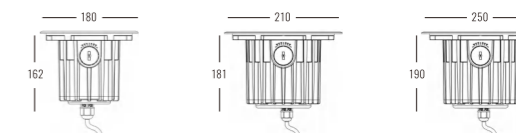

Beam Angle: B(Asymmetric)

Power Supply: P(1-On/Off 2-0-10V Dim 3-DALI Dim)

Colour Finish: C(1 - Black)

7047

Downlight Recessed. Ambience/UGR

INGROUND series

IP67

Adjustable Inground Light