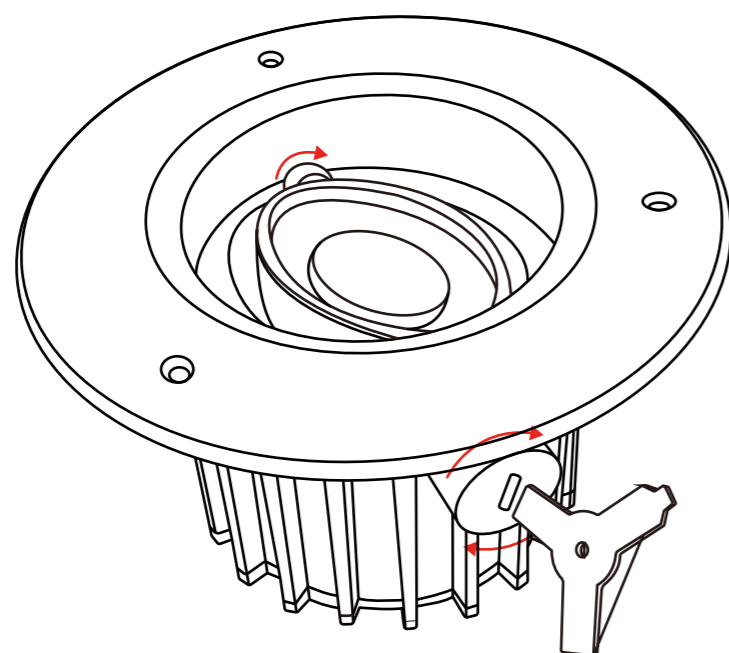

IP67

Adjustable COB Inground Light

The fixture features a 25-degree adjustable mechanism that allows for precise beam direction adjustments, either in a clockwise or anti-clockwise direction.

OSRAM 50,000hrs |
 COB |
 LED LM80 |
 A₀ |
 R_a >90 |
 UGR <19 |
 IP67 |
 5 years Warranty |
 AC220-240V DC12/24V |
 CE |
 Stainless Steel +Aluminum |
 18° 24° 38° 60°