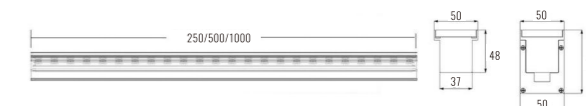

Beam Angle: B(1-10° 2-15° 3-30° 4-45° 5-60° 6-20°45° 7-10°60°)

Power Supply: P(1-On/Off 2-DALI Dim 3-0-10V Dim)

Colour Finish: C(1 -Black)

Black

7058

Downlight Recessed. Ambience/UGR

INGROUND series

IP67