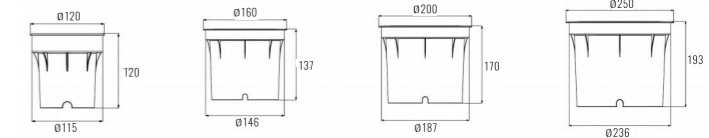

7042

Downlight Recessed. Ambience/UGR

INGROUND series

IP67

OSRAM 50,000hrs | SMD LED LM80 | Fixed | Ra <90 | UGR <19 | IP67 | 5 years Warranty | AC200-240V /DC24V | CE | Stainless Steel +Aluminum |

Light Source	Power	Size	Source Lumens	System Lumens	CCT	Code
SMD LED	9W	ø120x120mm	902lm	537lm	● 2700K	704212.B.P.C
SMD LED	9W	ø120x120mm	963lm	607lm	● 3000K	704213.B.P.C
SMD LED	9W	ø120x120mm	1024lm	659lm	○ 4000K	704214.B.P.C
SMD LED	9W	ø120x120mm	1063lm	707lm	○ 5000K	704215.B.P.C
SMD LED	18W	ø160x137mm	1805lm	1074lm	● 2700K	704222.B.P.C
SMD LED	18W	ø160x137mm	1926lm	1213lm	● 3000K	704223.B.P.C
SMD LED	18W	ø160x137mm	2047lm	1318lm	○ 4000K	704224.B.P.C
SMD LED	18W	ø160x137mm	2126lm	1414lm	○ 5000K	704225.B.P.C
SMD LED	36W	ø200x170mm	3609lm	2148lm	● 2700K	704232.B.P.C
SMD LED	36W	ø200x170mm	3852lm	2427lm	● 3000K	704233.B.P.C
SMD LED	36W	ø200x170mm	4095lm	2637lm	○ 4000K	704234.B.P.C
SMD LED	36W	ø200x170mm	4253lm	2828lm	○ 5000K	704235.B.P.C
SMD LED	54W	ø250x193mm	5414lm	3221lm	● 2700K	704242.B.P.C
SMD LED	54W	ø250x193mm	5778lm	3640lm	● 3000K	704243.B.P.C
SMD LED	54W	ø250x193mm	6142lm	3955lm	○ 4000K	704244.B.P.C
SMD LED	54W	ø250x193mm	6379lm	4242lm	○ 5000K	704245.B.P.C

Beam Angle: B(1-10° 2-15° 3-30° 4-45° 5-60° 6-20*45° 7-10*60°)

Power Supply: P(1-On/Off 2-DALI Dim 3-0-10V Dim)

Colour Finish: C(1-Black 2-Grey)