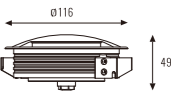

Architectural OUTDOOR

OSRAM 50,000hrs | COB | LED LM80 | Fixed | Ra >90 | UGR <19 | IP67 | 5 years Warranty | AC220-240V DC12/24V | CE | Stainless Steel +Aluminum | 10° 18° 24° 38°

Light Source	Power	Size	Source Lumens	System Lumens	CCT	Code
COB LED	6W	∅116x49mm	478lm	151lm	● 2700K	705412.B.P.C
COB LED	6W	∅116x49mm	510lm	171lm	● 3000K	705413.B.P.C
COB LED	6W	∅116x49mm	542lm	190lm	○ 4000K	705414.B.P.C
COB LED	6W	∅116x49mm	563lm	205lm	○ 5000K	705415.B.P.C
COB LED	6W	∅116x49mm	280lm	135lm	● RGB	705416.B.4.C

Beam Angle: B(1-WAY 2-WAY 3-WAY)

Power Supply: P(1-On/Off 2-DALI Dim 3-0-10V Dim)

Colour Finish: C(1-Black)

Black