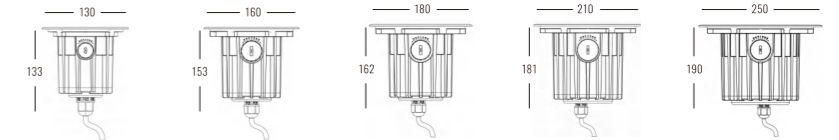

7045

Downlight Recessed. Ambience/UGR

INGROUND series

IP67

OSRAM 50,000hrs COB LED LM80 Fixed Ra >90 UGR <16 IP67 5 years Warranty AC220-240V /DC12/24V CE Stainless Steel +Aluminum 18° 24° 38° 60°

Light Source	Power	Size	Source Lumens	System Lumens	CCT	Code
COB LED	6W	∅130x133mm	675lm	354lm	● 2700K	704512.B.P.C
COB LED	6W	∅130x133mm	720lm	393lm	● 3000K	704513.B.P.C
COB LED	6W	∅130x133mm	765lm	439lm	● 4000K	704514.B.P.C
COB LED	6W	∅130x133mm	795lm	479lm	● 5000K	704515.B.P.C
COB LED	12W	∅160x153mm	1349lm	708lm	● 2700K	704522.B.P.C
COB LED	12W	∅160x153mm	1440lm	786lm	● 3000K	704523.B.P.C
COB LED	12W	∅160x153mm	1531lm	879lm	● 4000K	704524.B.P.C
COB LED	12W	∅160x153mm	1590lm	957lm	● 5000K	704525.B.P.C
COB LED	20W	∅180x162mm	2249lm	1181lm	● 2700K	704532.B.P.C
COB LED	20W	∅180x162mm	2400lm	1310lm	● 3000K	704533.B.P.C
COB LED	20W	∅180x162mm	2551lm	1464lm	● 4000K	704534.B.P.C
COB LED	20W	∅180x162mm	2650lm	1595lm	● 5000K	704535.B.P.C
COB LED	25W	∅210x181mm	2811lm	1476lm	● 2700K	704542.B.P.C
COB LED	25W	∅210x181mm	3000lm	1638lm	● 3000K	704543.B.P.C
COB LED	25W	∅210x181mm	3189lm	1830lm	● 4000K	704544.B.P.C
COB LED	25W	∅210x181mm	3312lm	1994lm	● 5000K	704545.B.P.C
COB LED	36W	∅250x190mm	4048lm	2125lm	● 2700K	704552.B.P.C
COB LED	36W	∅250x190mm	4320lm	2359lm	● 3000K	704553.B.P.C
COB LED	36W	∅250x190mm	4592lm	2636lm	● 4000K	704554.B.P.C
COB LED	36W	∅250x190mm	4769lm	2871lm	● 5000K	704555.B.P.C

Beam Angle: B(1-18° 2-24° 3-38° 4-60°)

Power Supply: P(1-On/Off 2-DALI Dim 3-0-10V Dim)

Colour Finish: C(1 -Black)

Für allgemeine Anfragen, technischen Support oder Informationen zur Treiberkompatibilität - www.pochelicht.de.
For general enquiries, technical support, or driver compatibility details - www.pochelicht.de.