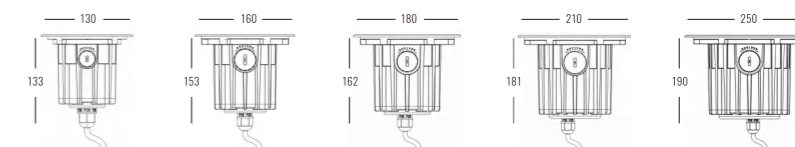

7048

Downlight Recessed. Ambience/UGR

INGROUND series

IP67