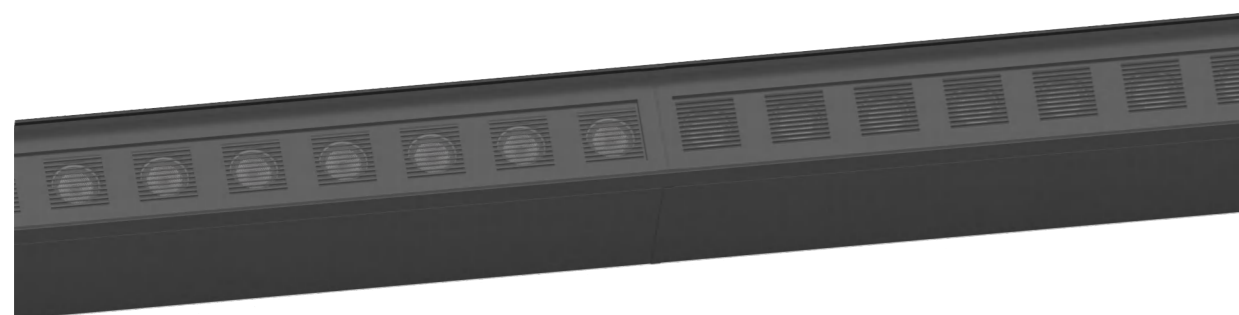

Frameless Linear Inground Light

Frameless linear inground light used original structural design, the overall appearance is simple, exquisite and beautiful.

The linear buried lamp is closely integrated with the ground or wall through the embedded parts.