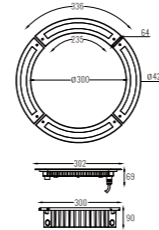

7059

Downlight Recessed. Ambience/UGR

INGROUND series

IP67

Architectural OUTDOOR

OSRAM 50,000hrs COB LED LM80 Fixed Ra >90 UGR <19 IP67 5 years Warranty AC220-240V CE Stainless Steel +Aluminum 10° 15° 30° 45° 60°

Light Source	Power	Size	Source Lumens	System Lumens	CCT	Code
COB LED	12W	ø302x302x69mm	843lm	759lm	● 2700K	705912.B.P.C
COB LED	12W	ø302x302x69mm	900lm	810lm	● 3000K	705913.B.P.C
COB LED	12W	ø302x302x69mm	957lm	861lm	● 4000K	705914.B.P.C
COB LED	12W	ø302x302x69mm	994lm	894lm	● 5000K	705915.B.P.C
COB LED	15W	ø302x302x69mm	375lm	338lm	● RGB	705916.B.4.C
COB LED	21W	ø302x302x69mm	588lm	529lm	● RGBW	705917.B.5.C

Beam Angle: B(1-8° 2-12° 3-25° 4-40° 5-60°)

Power Supply: P(1-On/Off 2-DALI Dim 3-0-10V Dim)

Colour Finish: C(1-Black)

Black

7060

Downlight Recessed. Ambience/UGR

INGROUND series

IP67