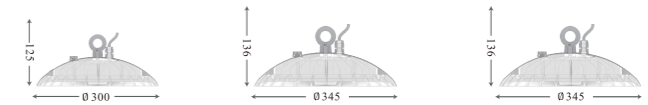

Beam Angle: B(1-60° 2-90° 3-120°)

Power Supply: P(1-On/Off 2-0-10V Dim 3-DALI Dim)

Colour Finish: C(1-Black 2-White 3-Grey 4-Orange)

7012

Downlight Recessed. Ambience/UGR

HIGH BAY series

IP65

Architectural OUTDOOR