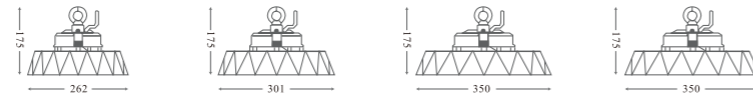

HIGH BAY series

IP65

Architectural OUTDOOR

OSRAM 50,000hrs SMD LED LM80 Fixed Ra >80 UGR <19 IP65 5 years Warranty AC120-277V 50/60Hz CE Die-cast Aluminum Heatsink 60° 90° 120°

Light Source	Power	Size	Source Lumens	System Lumens	CCT	Code
SMD LED	100W	ø262x175mm	12650lm	9740lm	● 2700K	701012.B.P.C
SMD LED	100W	ø262x175mm	13500lm	10868lm	● 3000K	701013.B.P.C
SMD LED	100W	ø262x175mm	14351lm	11552lm	○ 4000K	701014.B.P.C
SMD LED	100W	ø262x175mm	14904lm	12206lm	○ 5000K	701015.B.P.C
SMD LED	150W	ø301x175mm	18974lm	14610lm	● 2700K	701022.B.P.C
SMD LED	150W	ø301x175mm	20250lm	16301lm	● 3000K	701023.B.P.C
SMD LED	150W	ø301x175mm	21526lm	17328lm	○ 4000K	701024.B.P.C
SMD LED	150W	ø301x175mm	22356lm	18310lm	○ 5000K	701025.B.P.C
SMD LED	200W	ø350x175mm	25299lm	19480lm	● 2700K	701032.B.P.C
SMD LED	200W	ø350x175mm	27000lm	21735lm	● 3000K	701033.B.P.C
SMD LED	200W	ø350x175mm	28701lm	23104lm	○ 4000K	701034.B.P.C
SMD LED	200W	ø350x175mm	29808lm	24413lm	○ 5000K	701035.B.P.C
SMD LED	240W	ø350x175mm	30359lm	23376lm	● 2700K	701042.B.P.C
SMD LED	240W	ø350x175mm	32400lm	26082lm	● 3000K	701043.B.P.C
SMD LED	240W	ø350x175mm	34441lm	27725lm	○ 4000K	701044.B.P.C
SMD LED	240W	ø350x175mm	35770lm	29295lm	○ 5000K	701045.B.P.C