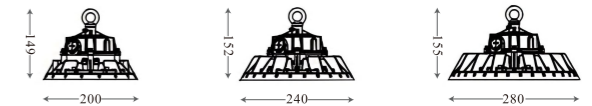

Architectural OUTDOOR

OSRAM 50,000hrs SMD LED LM80 Fixed Ra >80 UGR <19 IP65 5 years Warranty AC120-277V 50/60Hz CE Die-cast Aluminum Heatsink 60° 90° 120°

Light Source	Power	Size	Source Lumens	System Lumens	CCT	Code
SMD LED	60W	ø200x149mm	7084lm	5454lm	● 2700K	701112.B.P.C
SMD LED	60W	ø200x149mm	7560lm	6086lm	● 3000K	701113.B.P.C
SMD LED	60W	ø200x149mm	8036lm	6469lm	○ 4000K	701114.B.P.C
SMD LED	60W	ø200x149mm	8346lm	6836lm	○ 5000K	701115.B.P.C
SMD LED	100W	ø240x152mm	11806lm	9091lm	● 2700K	701122.B.P.C
SMD LED	100W	ø240x152mm	12600lm	10143lm	● 3000K	701123.B.P.C
SMD LED	100W	ø240x152mm	13394lm	10782lm	○ 4000K	701124.B.P.C
SMD LED	100W	ø240x152mm	13910lm	11393lm	○ 5000K	701125.B.P.C
SMD LED	150W	ø280x155mm	17709lm	13636lm	● 2700K	701132.B.P.C
SMD LED	150W	ø280x155mm	18900lm	15215lm	● 3000K	701133.B.P.C
SMD LED	150W	ø280x155mm	20091lm	16173lm	○ 4000K	701134.B.P.C
SMD LED	150W	ø280x155mm	20866lm	17089lm	○ 5000K	701135.B.P.C

Beam Angle: B(1-60° 2-90° 3-120°)

Power Supply: P(1-On/Off 2-DALI Dim 3-0-10V Dim)

Colour Finish: C(1-Black 2-White 3-Grey)

Für allgemeine Anfragen, technischen Support oder Informationen zur Treiberkompatibilität – www.pochelicht.de.
For general enquiries, technical support, or driver compatibility details – www.pochelicht.de.