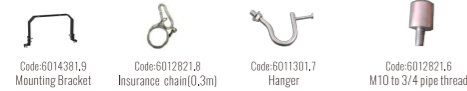

UFO High Bay Lights

Light Source	Power	Size	Source Lumens	System Lumens	CCT	Code
SMD LED	200W	ø320x156mm	23612lm	18182lm	● 2700K	701142.B.P.C
SMD LED	200W	ø320x156mm	25200lm	20286lm	● 3000K	701143.B.P.C
SMD LED	200W	ø320x156mm	26788lm	21564lm	○ 4000K	701144.B.P.C
SMD LED	200W	ø320x156mm	27821lm	22785lm	○ 5000K	701145.B.P.C
SMD LED	240W	ø390x175mm	30359lm	23376lm	● 2700K	701152.B.P.C
SMD LED	240W	ø390x175mm	32400lm	26082lm	● 3000K	701153.B.P.C
SMD LED	240W	ø390x175mm	34441lm	27725lm	○ 4000K	701154.B.P.C
SMD LED	240W	ø390x175mm	35770lm	29295lm	○ 5000K	701155.B.P.C

Beam Angle: B(1-60° 2-90° 3-120°)

Power Supply: P(1-0n/Off 2-0-10V Dim 3-DALI Dim)

Colour Finish: C(1-Black 2-White 3-Grey)

Accessories:

Lamp Fitting: