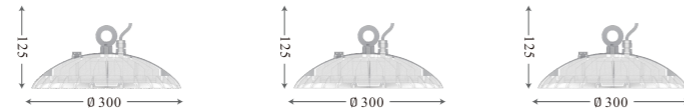

7012

Downlight Recessed. Ambience/UGR

HIGH BAY series

IP65

Architectural OUTDOOR

OSRAM 50,000hrs SMD LED LM80 Fixed Ra >80 UGR <19 IP65 5 years Warranty AC100-277V 50/60Hz CE Die-cast Aluminum Heatsink 60° 90° 120°

Light Source	Power	Size	Source Lumens	System Lumens	CCT	Code
SMD LED	60W	300x125mm	6072lm	4675lm	2700K	701212.B.P.C
SMD LED	60W	300x125mm	6480lm	5216lm	3000K	701213.B.P.C
SMD LED	60W	300x125mm	6888lm	5545lm	4000K	701214.B.P.C
SMD LED	60W	300x125mm	7154lm	5859lm	5000K	701215.B.P.C
SMD LED	80W	300x125mm	8096lm	6234lm	2700K	701222.B.P.C
SMD LED	80W	300x125mm	8640lm	6955lm	3000K	701223.B.P.C
SMD LED	80W	300x125mm	9184lm	7393lm	4000K	701224.B.P.C
SMD LED	80W	300x125mm	9539lm	7812lm	5000K	701225.B.P.C
SMD LED	100W	300x125mm	10120lm	7792lm	2700K	701232.B.P.C
SMD LED	100W	300x125mm	10800lm	8694lm	3000K	701233.B.P.C
SMD LED	100W	300x125mm	11480lm	9242lm	4000K	701234.B.P.C
SMD LED	100W	300x125mm	11923lm	9765lm	5000K	701235.B.P.C

Beam Angle: B(1-60° 2-90° 3-120°)

Power Supply: P(1-On/Off 2-0-10V Dim 3-DALI Dim)

Colour Finish: C(1-Black 2-White 3-Grey 4-Orange)

7012

Downlight Recessed. Ambience/UGR

HIGH BAY series

IP65