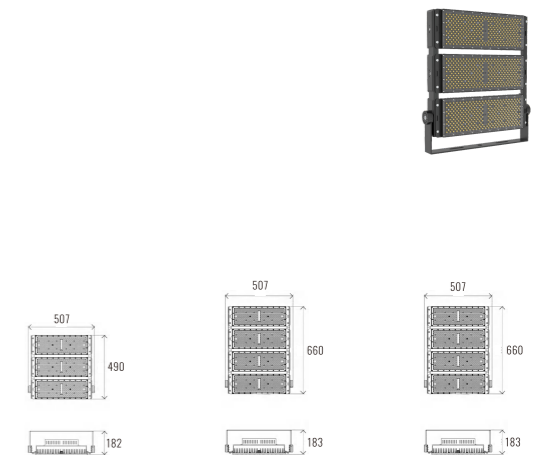

Beam Angle: B(1-30° 2-60° 3-90°)

Power Supply: P(1-On/Off 2-DALI Dim 3-0-10V Dim)

Colour Finish: C(1-Black 2-Grey)

7016

Downlight Recessed. Ambience/UGR

FLOOD series

IP65

Architectural OUTDOOR