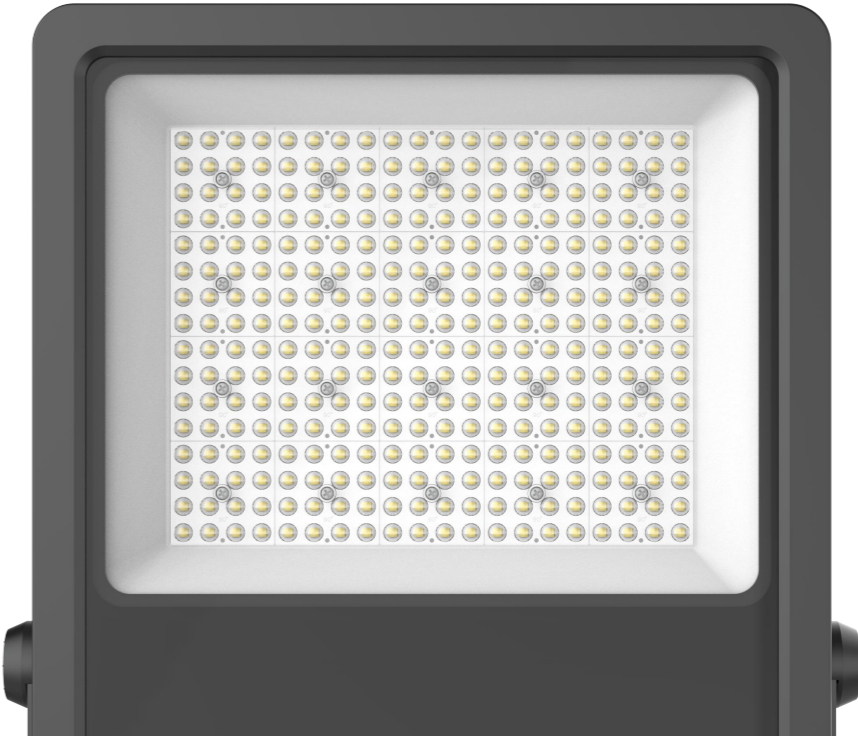

FLOOD LIGHT

FLOOD 7014
50W/100W/150W/200W
300W/400W/500W
P.3-4

FLOOD 7015
100W/150W/200W/300W
450W/500W/750W/1000W
P.5-6

FLOOD 7016
200W/400W/500W/600W
720W/800W
P.9-10

FLOOD 7017
500W/1000W/1500W/2000W
P.12

LED Flood Light - C6 Series

High-temperature-resistant nano-material reflective sheet, UV-resistant, long-lasting without yellowing, high-brightness 3030 light-emitting diode (LED) source, with a luminous efficiency of up to 140lm/W.

ADC12 die-cast aluminum housing. IP65 Waterproof, UV resistant, tempered glass cover plate.

High thermal conductivity aluminum substrate, which can quickly dissipate the heat generated by the lamp chip, maintaining a higher luminous flux retention rate of the lamp.

Optical PC lens, with precise light control, resistant to UV, and not yellowing even after long-term use.

7014

Downlight Recessed. Ambience/UGR

FLOOD series

IP65

Architectural OUTDOOR

OSRAM 50,000hrs SMD LED LM80 Adf Ra >80 UGR <19 IP66 5 years Warranty AC220-240V 50/60Hz CE Die-cast Aluminum Heatsink