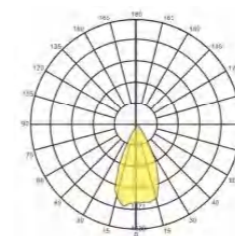

Dimension

Beam Angel

60°