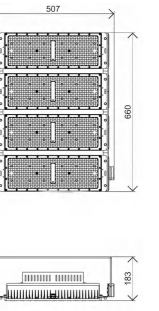

Light Source	Power	Size	Source Lumens	System Lumens	CCT	Code
SMD LED	450W	452x470x58mm	41743lm	32142lm	● 2700K	701552.B.P.C
SMD LED	450W	452x470x58mm	44550lm	34304lm	● 3000K	701553.B.P.C
SMD LED	450W	452x470x58mm	47357lm	36465lm	○ 4000K	701554.B.P.C
SMD LED	450W	452x470x58mm	49183lm	37871lm	○ 5000K	701555.B.P.C
SMD LED	500W	435x586x60mm	48490lm	37337lm	● 2700K	701562.B.P.C
SMD LED	500W	435x586x60mm	51750lm	39848lm	● 3000K	701563.B.P.C
SMD LED	500W	435x586x60mm	55010lm	42358lm	○ 4000K	701564.B.P.C
SMD LED	500W	435x586x60mm	57132lm	43992lm	○ 5000K	701565.B.P.C
SMD LED	750W	530x586x66mm	69572lm	53571lm	● 2700K	701572.B.P.C
SMD LED	750W	530x586x66mm	74250lm	57173lm	● 3000K	701573.B.P.C
SMD LED	750W	530x586x66mm	78928lm	60774lm	○ 4000K	701574.B.P.C
SMD LED	750W	530x586x66mm	81972lm	63118lm	○ 5000K	701575.B.P.C
SMD LED	1000W	587x628x70mm	92763lm	71428lm	● 2700K	701582.B.P.C
SMD LED	1000W	587x628x70mm	99000lm	76230lm	● 3000K	701583.B.P.C
SMD LED	1000W	587x628x70mm	105237lm	81032lm	○ 4000K	701584.B.P.C
SMD LED	1000W	587x628x70mm	109296lm	84158lm	○ 5000K	701585.B.P.C

Beam Angle: B(1-15° 2-30° 3-60° 4-120° 5-70°*140°)

Power Supply: P(1-On/Off 2-DALI Dim 3-0-10V Dim)

Colour Finish: C(1-Black 2-Grey)

200W

400W

500W/600W

720W/800W

Dimension