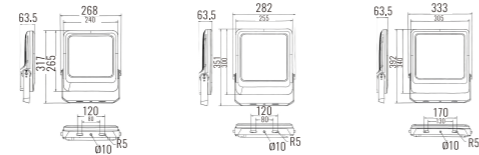

7014

Downlight Recessed. Ambience/UGR

FLOOD series

IP65

Architectural OUTDOOR

OSRAM 50,000hrs SMD LED LM80 Adf Ra >80 UGR <19 IP66 5 years Warranty AC220-240V 50/60Hz CE Die-cast Aluminum Heatsink

Light Source	Power	Size	Source Lumens	System Lumens	CCT	Code
SMD LED	50W	265x268x63.5mm	6325lm	4870lm	● 2700K	701412.B.P.C
SMD LED	50W	265x268x63.5mm	6750lm	5198lm	● 3000K	701413.B.P.C
SMD LED	50W	265x268x63.5mm	7175lm	5525lm	○ 4000K	701414.B.P.C
SMD LED	50W	265x268x63.5mm	7452lm	5738lm	○ 5000K	701415.B.P.C
SMD LED	100W	300x282x63.5mm	12650lm	9740lm	● 2700K	701422.B.P.C
SMD LED	100W	300x282x63.5mm	13500lm	10395lm	● 3000K	701423.B.P.C
SMD LED	100W	300x282x63.5mm	14351lm	11050lm	○ 4000K	701424.B.P.C
SMD LED	100W	300x282x63.5mm	14904lm	11476lm	○ 5000K	701425.B.P.C
SMD LED	150W	340x333x63.5mm	18974lm	14610lm	● 2700K	701432.B.P.C
SMD LED	150W	340x333x63.5mm	20250lm	15593lm	● 3000K	701433.B.P.C
SMD LED	150W	340x333x63.5mm	21526lm	16575lm	○ 4000K	701434.B.P.C
SMD LED	150W	340x333x63.5mm	22356lm	17214lm	○ 5000K	701435.B.P.C

Beam Angle: B(1-30° 2-60° 3-90° 4-120°)

Power Supply: P(1-On/Off 2-0-10V Dim 3-DALI Dim)

Colour Finish: C(1-Black 2-Grey)

7014

Downlight Recessed. Ambience/UGR

FLOOD series

IP65