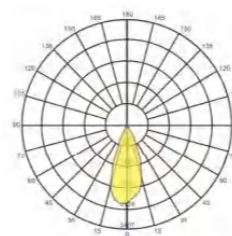

Beam Angel

30°