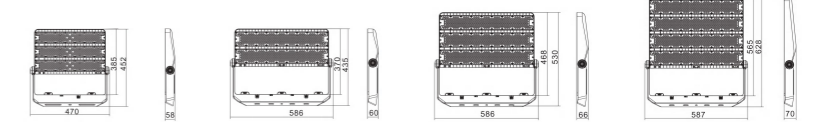

Light Source	Power	Size	Source Lumens	System Lumens	CCT	Code
SMD LED	100W	325x360x52mm	11806lm	9091lm	● 2700K	701512.B.P.C
SMD LED	100W	325x360x52mm	12600lm	9702lm	● 3000K	701513.B.P.C
SMD LED	100W	325x360x52mm	13394lm	10313lm	○ 4000K	701514.B.P.C
SMD LED	100W	325x360x52mm	13910lm	10711lm	○ 5000K	701515.B.P.C
SMD LED	150W	385x360x50mm	17709lm	13636lm	● 2700K	701522.B.P.C
SMD LED	150W	385x360x50mm	18900lm	14553lm	● 3000K	701523.B.P.C
SMD LED	150W	385x360x50mm	20091lm	15470lm	○ 4000K	701524.B.P.C
SMD LED	150W	385x360x50mm	20866lm	16067lm	○ 5000K	701525.B.P.C
SMD LED	200W	445x360x56mm	21926lm	16883lm	● 2700K	701532.B.P.C
SMD LED	200W	445x360x56mm	23400lm	18018lm	● 3000K	701533.B.P.C
SMD LED	200W	445x360x56mm	24874lm	19153lm	○ 4000K	701534.B.P.C
SMD LED	200W	445x360x56mm	25834lm	19892lm	○ 5000K	701535.B.P.C
SMD LED	300W	370x470x57mm	27829lm	21428lm	● 2700K	701542.B.P.C
SMD LED	300W	370x470x57mm	29700lm	22869lm	● 3000K	701543.B.P.C
SMD LED	300W	370x470x57mm	31571lm	24310lm	○ 4000K	701544.B.P.C
SMD LED	300W	370x470x57mm	32789lm	25247lm	○ 5000K	701545.B.P.C

Beam Angle: B(1-15° 2-30° 3-60° 4-120° 5-70°*140°)

Power Supply: P(1-On/Off 2-DALI Dim 3-0-10V Dim)

Colour Finish: C(1-Black 2-Grey)

7015

Downlight Recessed. Ambience/UGR

FLOOD series

IP65

Architectural OUTDOOR