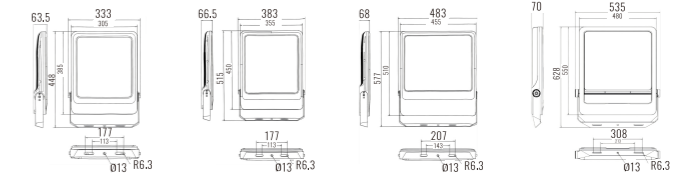

Light Source	Power	Size	Source Lumens	System Lumens	CCT	Code
SMD LED	50W	265x268x63.5mm	6325lm	4870lm	● 2700K	701412.B.P.C
SMD LED	50W	265x268x63.5mm	6750lm	5198lm	● 3000K	701413.B.P.C
SMD LED	50W	265x268x63.5mm	7175lm	5525lm	○ 4000K	701414.B.P.C
SMD LED	50W	265x268x63.5mm	7452lm	5738lm	○ 5000K	701415.B.P.C
SMD LED	100W	300x282x63.5mm	12650lm	9740lm	● 2700K	701422.B.P.C
SMD LED	100W	300x282x63.5mm	13500lm	10395lm	● 3000K	701423.B.P.C
SMD LED	100W	300x282x63.5mm	14351lm	11050lm	○ 4000K	701424.B.P.C
SMD LED	100W	300x282x63.5mm	14904lm	11476lm	○ 5000K	701425.B.P.C
SMD LED	150W	340x333x63.5mm	18974lm	14610lm	● 2700K	701432.B.P.C
SMD LED	150W	340x333x63.5mm	20250lm	15593lm	● 3000K	701433.B.P.C
SMD LED	150W	340x333x63.5mm	21526lm	16575lm	○ 4000K	701434.B.P.C
SMD LED	150W	340x333x63.5mm	22356lm	17214lm	○ 5000K	701435.B.P.C

Beam Angle: B(1-30° 2-60° 3-90° 4-120°)

Power Supply: P(1-On/Off 2-0-10V Dim 3-DALI Dim)

Colour Finish: C(1-Black 2-Grey)

7014

Downlight Recessed. Ambience/UGR

FLOOD series

IP65

Architectural OUTDOOR