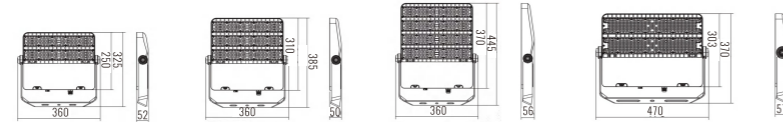

Beam Angle: B(1-30° 2-60° 3-90° 4-120°)

Power Supply: P(1-On/Off 2-DALI Dim 3-0-10V Dim)

Colour Finish: C(1-Black 2-Grey)

7015

Downlight Recessed. Ambience/UGR

FLOOD series

IP65

Architectural OUTDOOR

Light Source	Power	Size	Source Lumens	System Lumens	CCT	Code
SMD LED	100W	325x360x52mm	11806lm	9091lm	● 2700K	701512.B.P.C
SMD LED	100W	325x360x52mm	12600lm	9702lm	● 3000K	701513.B.P.C
SMD LED	100W	325x360x52mm	13394lm	10313lm	○ 4000K	701514.B.P.C
SMD LED	100W	325x360x52mm	13910lm	10711lm	○ 5000K	701515.B.P.C
SMD LED	150W	385x360x50mm	17709lm	13636lm	● 2700K	701522.B.P.C
SMD LED	150W	385x360x50mm	18900lm	14553lm	● 3000K	701523.B.P.C
SMD LED	150W	385x360x50mm	20091lm	15470lm	○ 4000K	701524.B.P.C
SMD LED	150W	385x360x50mm	20866lm	16067lm	○ 5000K	701525.B.P.C
SMD LED	200W	445x360x56mm	21926lm	16883lm	● 2700K	701532.B.P.C
SMD LED	200W	445x360x56mm	23400lm	18018lm	● 3000K	701533.B.P.C
SMD LED	200W	445x360x56mm	24874lm	19153lm	○ 4000K	701534.B.P.C
SMD LED	200W	445x360x56mm	25834lm	19892lm	○ 5000K	701535.B.P.C
SMD LED	300W	370x470x57mm	27829lm	21428lm	● 2700K	701542.B.P.C
SMD LED	300W	370x470x57mm	29700lm	22869lm	● 3000K	701543.B.P.C
SMD LED	300W	370x470x57mm	31571lm	24310lm	○ 4000K	701544.B.P.C
SMD LED	300W	370x470x57mm	32789lm	25247lm	○ 5000K	701545.B.P.C