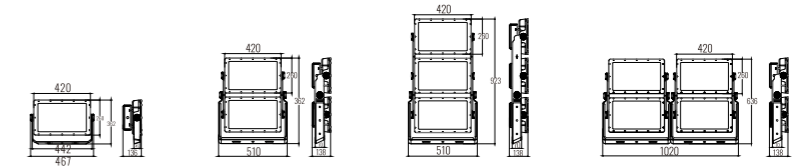

Beam Angle: B(1-30° 2-60° 3-90°)

Power Supply: P(1-On/Off 2-DALI Dim 3-0-10V Dim)

Colour Finish: C(1-Black 2-Grey)

7017

Downlight Recessed. Ambience/UGR

FLOOD series

IP65

Light Source	Power	Size	Source Lumens	System Lumens	GCT	Code
SMD LED	500W	420x365x136mm	47646lm	36688lm	3000K	701712.B.P.C
SMD LED	500W	420x365x136mm	50850lm	39155lm	4000K	701713.B.P.C
SMD LED	500W	420x365x136mm	54054lm	41621lm	5000K	701714.B.P.C
SMD LED	500W	420x365x136mm	56138lm	43227lm	6000K	701715.B.P.C
SMD LED	1000W	420x622x138mm	96136lm	74025lm	3000K	701722.B.P.C
SMD LED	1000W	420x622x138mm	102600lm	79002lm	4000K	701723.B.P.C
SMD LED	1000W	420x622x138mm	109064lm	83979lm	5000K	701724.B.P.C
SMD LED	1000W	420x622x138mm	113270lm	87218lm	6000K	701725.B.P.C
SMD LED	1500W	420x923x138mm	139145lm	107141lm	3000K	701732.B.P.C
SMD LED	1500W	420x923x138mm	148500lm	114345lm	4000K	701733.B.P.C
SMD LED	1500W	420x923x138mm	157856lm	121549lm	5000K	701734.B.P.C
SMD LED	1500W	420x923x138mm	163944lm	126237lm	6000K	701735.B.P.C
SMD LED	2000W	1020x636x138mm	185526lm	142855lm	3000K	701742.B.P.C
SMD LED	2000W	1020x636x138mm	198000lm	152460lm	4000K	701743.B.P.C
SMD LED	2000W	1020x636x138mm	210474lm	152065lm	5000K	701744.B.P.C
SMD LED	2000W	1020x636x138mm	218592lm	168316lm	6000K	701745.B.P.C