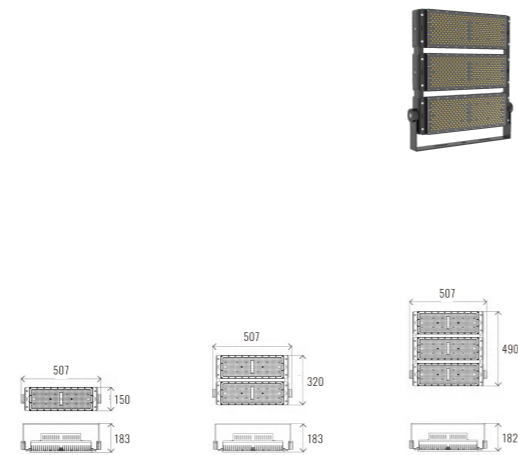

7016

Downlight Recessed. Ambience/UGR

FLOOD series

IP65

Architectural OUTDOOR

OSRAM 50,000hrs SMD LED LM80 Adj. Ra >80 UGR <19 IP65 5 years Warranty AC220-240V 50/60Hz CE Die-cast Aluminum Heatsink

Light Source	Power	Size	Source Lumens	System Lumens	CCT	Code
SMD LED	200W	507x150x183mm	20239lm	15584lm	● 2700K	701612.B.P.C
SMD LED	200W	507x150x183mm	21600lm	16632lm	● 3000K	701613.B.P.C
SMD LED	200W	507x150x183mm	22961lm	17680lm	○ 4000K	701614.B.P.C
SMD LED	200W	507x150x183mm	23846lm	18362lm	○ 5000K	701615.B.P.C
SMD LED	400W	507x320x183mm	38792lm	29870lm	● 2700K	701622.B.P.C
SMD LED	400W	507x320x183mm	41400lm	31878lm	● 3000K	701623.B.P.C
SMD LED	400W	507x320x183mm	44008lm	33886lm	○ 4000K	701624.B.P.C
SMD LED	400W	507x320x183mm	45706lm	35193lm	○ 5000K	701625.B.P.C
SMD LED	500W	507x490x182mm	48490lm	37337lm	● 2700K	701632.B.P.C
SMD LED	500W	507x490x182mm	51750lm	39848lm	● 3000K	701633.B.P.C
SMD LED	500W	507x490x182mm	55010lm	42358lm	○ 4000K	701634.B.P.C
SMD LED	500W	507x490x182mm	57132lm	43992lm	○ 5000K	701635.B.P.C

Beam Angle: B(1-30° 2-60° 3-90°)

Power Supply: P(1-On/Off 2-DALI Dim 3-0-10V Dim)

Colour Finish: C(1-Black 2-Grey)

7016

Downlight Recessed. Ambience/UGR

FLOOD series

IP65