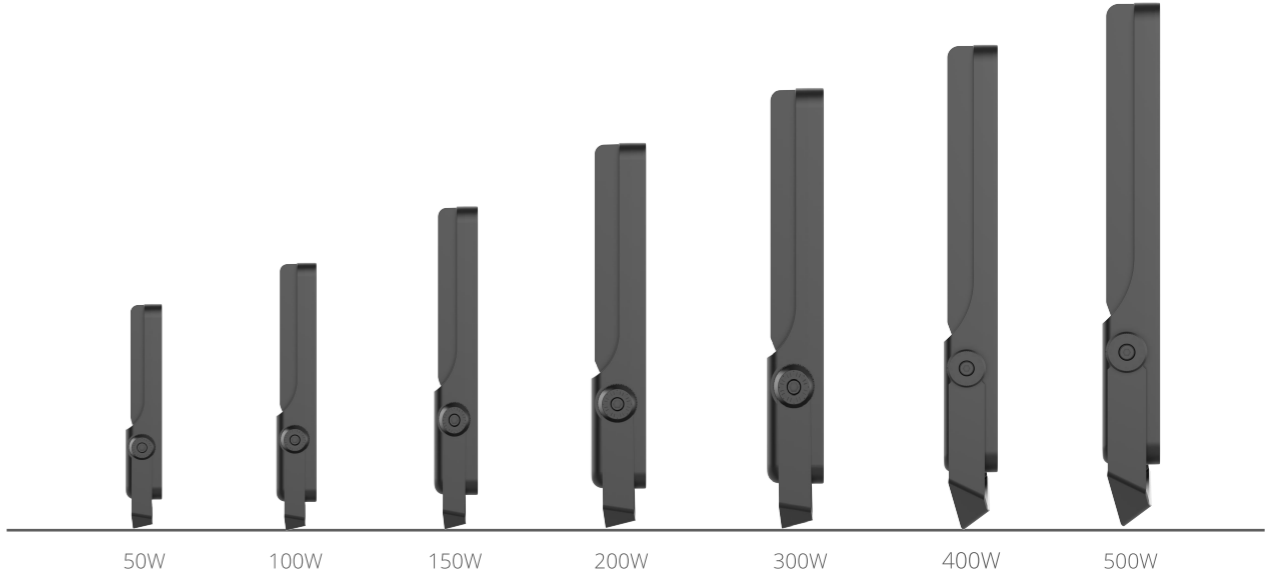

High thermal conductivity aluminum substrate, which can quickly dissipate the heat generated by the lamp chip, maintaining a higher luminous flux retention rate of the lamp.

Optical PC lens, with precise light control, resistant to UV, and not yellowing even after long-term use.