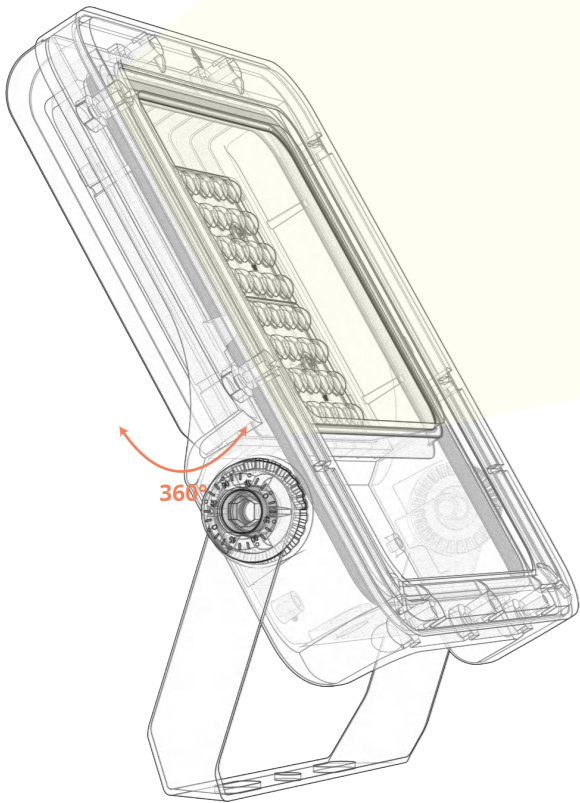

FLOOD LIGHT

FLOOD 7014
50W/100W/150W/200W
300W/400W/500W
P.3-4

FLOOD 7015
100W/150W/200W/300W
450W/500W/750W/1000W
P.5-6

FLOOD 7016
200W/400W/500W/600W
720W/800W
P.9-10

FLOOD 7017
500W/1000W/1500W/2000W
P.12

LED Flood Light - C6 Series

High-temperature-resistant nano-material reflective sheet, UV-resistant, long-lasting without yellowing, high-brightness 3030 light-emitting diode (LED) source, with a luminous efficiency of up to 140lm/W.

ADC12 die-cast aluminum housing. IP65 Waterproof, UV resistant, tempered glass cover plate.

High thermal conductivity aluminum substrate, which can quickly dissipate the heat generated by the lamp chip, maintaining a higher luminous flux retention rate of the lamp.