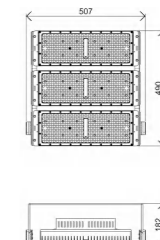

Beam Angle: B(1-15° 2-30° 3-60° 4-120° 5-70°*140°)

Power Supply: P(1-On/Off 2-DALI Dim 3-0-10V Dim)

Colour Finish: C(1-Black 2-Grey)

200W

400W

500W/600W

720W/800W

Dimension