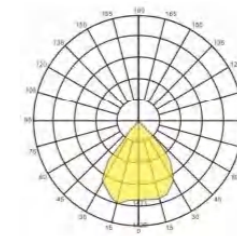

Dimension

Beam Angel

90°