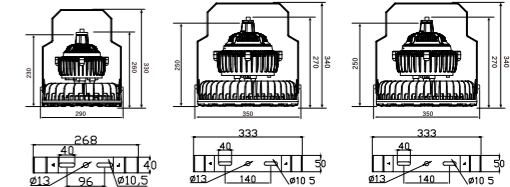

OSRAM 50,000hrs SMD LED LM80 Fixed Ra >80 UGR <19 IP66 5 years Warranty AC100-240V 50/60Hz CE PC+PC 90°

Light Source	Power	Size	Source Lumens	System Lumens	CCT	Code
SMD LED	120W	ø270x230mm	15685lm	12078lm	● 2700K	807042.B.P.C
SMD LED	120W	ø270x230mm	16740lm	12890lm	● 3000K	807043.B.P.C
SMD LED	120W	ø270x230mm	17795lm	13702lm	○ 4000K	807044.B.P.C
SMD LED	120W	ø270x230mm	18481lm	14230lm	○ 5000K	807045.B.P.C
SMD LED	150W	ø330x250mm	19607lm	15097lm	● 2700K	807052.B.P.C
SMD LED	150W	ø330x250mm	20925lm	16112lm	● 3000K	807053.B.P.C
SMD LED	150W	ø330x250mm	22243lm	17127lm	○ 4000K	807054.B.P.C
SMD LED	150W	ø330x250mm	23101lm	17788lm	○ 5000K	807055.B.P.C
SMD LED	200W	ø330x250mm	26142lm	20130lm	● 2700K	807062.B.P.C
SMD LED	200W	ø330x250mm	27900lm	21483lm	● 3000K	807063.B.P.C
SMD LED	200W	ø330x250mm	29658lm	22836lm	○ 4000K	807064.B.P.C
SMD LED	200W	ø330x250mm	30802lm	23717lm	○ 5000K	807065.B.P.C