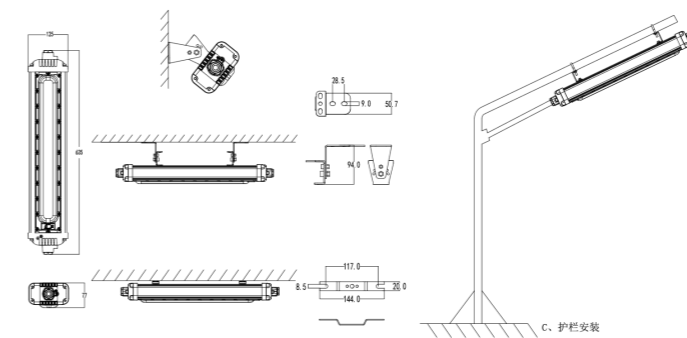

8073

Downlight Recessed. Ambience/UGR

UNTI-EXPLOSION series

IP65

Architectural OUTDOOR

OSRAM 50,000hrs	SMD	LED LM80	Fixed	Ra >80	UGR <19	IP66	5 years Warranty	AC220-240V 50/60Hz	CE	Aluminum+PC	180°

Light Source	Power	Size	Source Lumens	System Lumens	CCT	Code
SMD LED	30W	335x125x77mm	3668lm	2825lm	● 2700K	807312.B.P.C
SMD LED	30W	335x125x77mm	3915lm	3015lm	● 3000K	807313.B.P.C
SMD LED	30W	335x125x77mm	4162lm	3204lm	● 4000K	807314.B.P.C
SMD LED	30W	335x125x77mm	4322lm	3328lm	● 5000K	807315.B.P.C

Beam Angle: B(1-180°)

Power Supply: P(1-On/Off)

Colour Finish: C(1-White)

White

8074

Downlight Recessed. Ambience/UGR

UNTI-EXPLOSION series

IP65

Architectural OUTDOOR

OSRAM 50,000hrs	SMD	LED LM80	Fixed	Ra >80	UGR <19	IP66	5 years Warranty	AC100-240V 50/60Hz	CE	PC+PC	180°

Light Source	Power	Size	Source Lumens	System Lumens	CCT	Code
SMD LED	50W	635x125x77mm	6114lm	4708lm	● 2700K	807212.B.P.C
SMD LED	50W	635x125x77mm	6525lm	5024lm	● 3000K	807213.B.P.C
SMD LED	50W	635x125x77mm	6936lm	5341lm	● 4000K	807214.B.P.C
SMD LED	50W	635x125x77mm	7204lm	5547lm	● 5000K	807215.B.P.C

Beam Angle: B(1-180°)

Power Supply: P(1-On/Off)

Colour Finish: C(1-White)

White