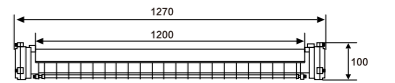

Architectural OUTDOOR

OSRAM 50,000hrs	SMD	LED LM80	Fixed	Ra >80	UGR <19	IP66	5 years Warranty	AC100-240V 50/60Hz	CE	PC+PC	180°

Light Source	Power	Size	Source Lumens	System Lumens	CCT	Code
SMD LED	36W	1270x180x100mm	4250lm	3273lm	● 2700K	807212.B.P.C
SMD LED	36W	1270x180x100mm	4536lm	3493lm	● 3000K	807213.B.P.C
SMD LED	36W	1270x180x100mm	4822lm	3713lm	○ 4000K	807214.B.P.C
SMD LED	36W	1270x180x100mm	5008lm	3856lm	○ 5000K	807215.B.P.C

Beam Angle: B(1-180°)

Power Supply: P(1-On/Off)

Colour Finish: C(1-Dark Yellow)

Dark Yellow