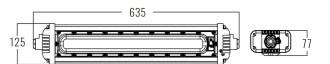

Architectural OUTDOOR

OSRAM 50,000hrs	SMD	LED LM80	Fixed	Ra >80	UGR <19	IP66	5 years Warranty	AC100-240V 50/60Hz	CE	PC+PC	180°

Light Source	Power	Size	Source Lumens	System Lumens	CCT	Code
SMD LED	50W	635x125x77mm	6114lm	4708lm	● 2700K	807212.B.P.C
SMD LED	50W	635x125x77mm	6525lm	5024lm	● 3000K	807213.B.P.C
SMD LED	50W	635x125x77mm	6936lm	5341lm	● 4000K	807214.B.P.C
SMD LED	50W	635x125x77mm	7204lm	5547lm	● 5000K	807215.B.P.C

Beam Angle: B(1-180°)

Power Supply: P(1-On/Off)

Colour Finish: C(1-White)

White