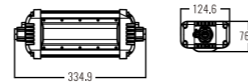

8073

Downlight Recessed. Ambience/UGR

UNTI-EXPLOSION series

IP65

Architectural OUTDOOR