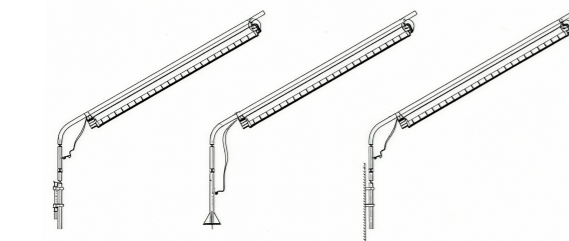

8071

Downlight Recessed. Ambience/UGR

UNTI-EXPLOSION series

IP65

Architectural OUTDOOR

OSRAM 50,000hrs	SMD	LED LM80	Fixed	Ra >80	UGR <19	IP66	5 years Warranty	AC220-240V 50/60Hz	CE	Aluminum+PC	180°

Light Source	Power	Size	Source Lumens	System Lumens	CCT	Code
SMD LED	18W	1270x160x100mm	2125lm	1636lm	● 2700K	807112.B.P.C
SMD LED	18W	1270x160x100mm	2268lm	1746lm	● 3000K	807113.B.P.C
SMD LED	18W	1270x160x100mm	2411lm	1856lm	○ 4000K	807114.B.P.C
SMD LED	18W	1270x160x100mm	2504lm	1928lm	○ 5000K	807115.B.P.C

Beam Angle: B(1-180°)

Power Supply: P(1-On/Off)

Colour Finish: C(1-Dark Yellow)

Dark Yellow

Guardrail Type   Flange Type   Curve Type

8072

Downlight Recessed. Ambience/UGR

UNTI-EXPLOSION series

IP65

Architectural OUTDOOR

OSRAM 50,000hrs	SMD	LED LM80	Fixed	Ra >80	UGR <19	IP66	5 years Warranty	AC100-240V 50/60Hz	CE	PC+PC	180°

Light Source	Power	Size	Source Lumens	System Lumens	CCT	Code
SMD LED	36W	1270x180x100mm	4250lm	3273lm	● 2700K	807212.B.P.C
SMD LED	36W	1270x180x100mm	4536lm	3493lm	● 3000K	807213.B.P.C
SMD LED	36W	1270x180x100mm	4822lm	3713lm	○ 4000K	807214.B.P.C
SMD LED	36W	1270x180x100mm	5008lm	3856lm	○ 5000K	807215.B.P.C

Beam Angle: B(1-180°)

Power Supply: P(1-On/Off)

Colour Finish: C(1-Dark Yellow)

Dark Yellow