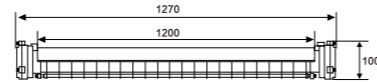

Beam Angle: B(1-90°)

Power Supply: P(1-On/Off)

Colour Finish: C(1-Dark Yellow)

8071

Downlight Recessed. Ambience/UGR

UNTI-EXPLOSION series

IP65

Architectural OUTDOOR