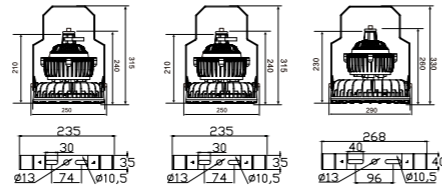

8070

Downlight Recessed. Ambience/UGR

UNTI-EXPLOSION series

IP65

Architectural OUTDOOR

OSRAM 50,000hrs SMD LED LM80 Fixed Ra >80 UGR <19 IP66 5 years Warranty AC220-240V 50/60Hz CE Aluminum+PC 90°

Light Source	Power	Size	Source Lumens	System Lumens	CCT	Code
SMD LED	50W	ø230x210mm	6536lm	5032lm	● 2700K	807012.B.P.C
SMD LED	50W	ø230x210mm	6975lm	5371lm	● 3000K	807013.B.P.C
SMD LED	50W	ø230x210mm	7414lm	5709lm	○ 4000K	807014.B.P.C
SMD LED	50W	ø230x210mm	7700lm	5929lm	○ 5000K	807015.B.P.C
SMD LED	70W	ø230x210mm	9150lm	7045lm	● 2700K	807022.B.P.C
SMD LED	70W	ø230x210mm	9765lm	7519lm	● 3000K	807023.B.P.C
SMD LED	70W	ø230x210mm	10380lm	7993lm	○ 4000K	807024.B.P.C
SMD LED	70W	ø230x210mm	10781lm	8301lm	○ 5000K	807025.B.P.C
SMD LED	100W	ø270x230mm	13071lm	10065lm	● 2700K	807032.B.P.C
SMD LED	100W	ø270x230mm	13950lm	10742lm	● 3000K	807033.B.P.C
SMD LED	100W	ø270x230mm	14829lm	11418lm	○ 4000K	807034.B.P.C
SMD LED	100W	ø270x230mm	15401lm	11859lm	○ 5000K	807035.B.P.C

Beam Angle: B(1-90°)

Power Supply: P(1-On/Off)

Colour Finish: C(1-Dark Yellow)

8070

Downlight Recessed. Ambience/UGR

UNTI-EXPLOSION series

IP65