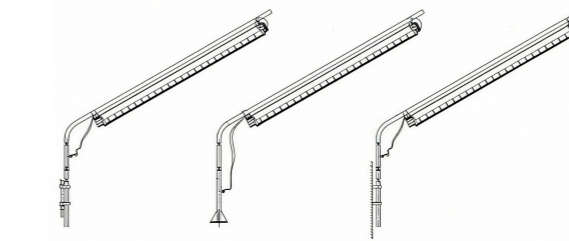

Guardrail Type   Flange Type   Curve Type