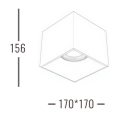

ArchitecturalINDOOR