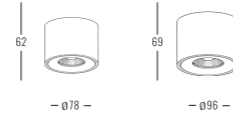

4829

Downlight Recessed. Ambience/UGR

PLANUMseries

ArchitecturalINDOOR

Light Source	Power	Size	Source Lumens	System Lumens	CCT	Code
COB LED	8W	∅78x62mm	930lm	640lm	● 2700K	482912.B.P.C
COB LED	8W	∅78x62mm	992lm	683lm	● 3000K	482913.B.P.C
COB LED	8W	∅78x62mm	1054lm	726lm	○ 4000K	482914.B.P.C
COB LED	8W	∅78x62mm	1095lm	754lm	○ 5000K	482915.B.P.C
COB LED	12W	∅96x69mm	930lm	640lm	● 2700K	482912.B.P.C
COB LED	12W	∅96x69mm	992lm	683lm	● 3000K	482913.B.P.C
COB LED	12W	∅96x69mm	1054lm	726lm	○ 4000K	482914.B.P.C
COB LED	12W	∅96x69mm	1095lm	754lm	○ 5000K	482915.B.P.C

Beam Angle: B(1-24° 2-36° 3-50°)

Power Supply: P(1-On/Off)

Colour Finish: C(WW-White/White BB - Black/Black)