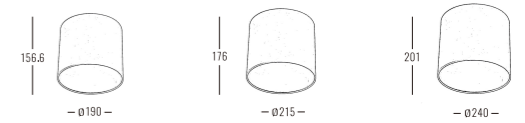

Beam Angle: B(1-5° 2-8° 3-10° 4-25°)

Power Supply: P(1-On/Off)

Colour Finish: C(WW-White/White BB-Black/Black)

5050

Downlight Recessed. Ambience/UGR

FLACHE series

Architectural INDOOR

Light Source	Power	Size	Source Lumens	System Lumens	CCT	Code
SMD LED	10W	ø85x74mm	1265lm	911lm	● 2700K	505012.B.P.C
SMD LED	10W	ø85x74mm	1350lm	972lm	● 3000K	505013.B.P.C
SMD LED	10W	ø85x74mm	1435lm	1033lm	○ 4000K	505014.B.P.C
SMD LED	10W	ø85x74mm	1490lm	1073lm	○ 5000K	505015.B.P.C
SMD LED	18W	ø115x95mm	2277lm	1639lm	● 2700K	505022.B.P.C
SMD LED	18W	ø115x95mm	2430lm	1750lm	● 3000K	505023.B.P.C
SMD LED	18W	ø115x95mm	2583lm	1860lm	○ 4000K	505024.B.P.C
SMD LED	18W	ø115x95mm	2683lm	1932lm	○ 5000K	505025.B.P.C
SMD LED	25W	ø135x110.5mm	3162lm	2186lm	● 2700K	505032.B.P.C
SMD LED	25W	ø135x110.5mm	3375lm	2333lm	● 3000K	505033.B.P.C
SMD LED	25W	ø135x110.5mm	3588lm	2480lm	○ 4000K	505034.B.P.C
SMD LED	25W	ø135x110.5mm	3726lm	2575lm	○ 5000K	505035.B.P.C
SMD LED	42W	ø165x136mm	5313lm	3643lm	● 2700K	505042.B.P.C
SMD LED	42W	ø165x136mm	5670lm	3888lm	● 3000K	505043.B.P.C
SMD LED	42W	ø165x136mm	6027lm	4133lm	○ 4000K	505044.B.P.C
SMD LED	42W	ø165x136mm	6260lm	4292lm	○ 5000K	505045.B.P.C

Beam Angle: B(1-120°)

Power Supply: P(1-On/Off)

Colour Finish: C(WW-White/WhiteBB-Black/Black)

White / White Black / Black

5050

Downlight Recessed. Ambience/UGR

FLACHE series

Architectural INDOOR