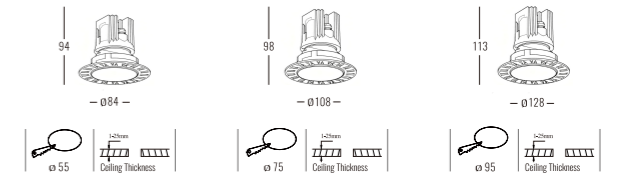

Architectural INDOOR

OSRAM 50,000hrs LED LM80 Fixed Ra >90 UGR <19 IP65 5 years Warranty AC220-240V 50/60Hz CE Die-cast Aluminum Heatsink 15° 24° 36° 55°

Light Source	Power	Size	Source Lumens	System Lumens	CCT	Code
COB LED	7W	Ø84x94mm	813lm	582lm	● 2700K	483412.B.P.C
COB LED	7W	Ø84x94mm	868lm	621lm	● 3000K	483413.B.P.C
COB LED	7W	Ø84x94mm	923lm	661lm	○ 4000K	483414.B.P.C
COB LED	7W	Ø84x94mm	958lm	686lm	○ 5000K	483415.B.P.C
COB LED	12W	Ø108x98mm	1394lm	1092lm	● 2700K	483422.B.P.C
COB LED	12W	Ø108x98mm	1488lm	1165lm	● 3000K	483423.B.P.C
COB LED	12W	Ø108x98mm	1582lm	1239lm	○ 4000K	483424.B.P.C
COB LED	12W	Ø108x98mm	1643lm	1286lm	○ 5000K	483425.B.P.C
COB LED Zigbee Smart	0-12W	Ø108x98mm	0-1643lm	0-1286lm	● 2700K - ○ 6500K	483426.B.5.C
COB LED	20W	Ø128x113mm	2324lm	1638lm	● 2700K	483432.B.P.C
COB LED	20W	Ø128x113mm	2480lm	1748lm	● 3000K	483433.B.P.C
COB LED	20W	Ø128x113mm	2636lm	1858lm	○ 4000K	483434.B.P.C
COB LED	20W	Ø128x113mm	2738lm	1929lm	○ 5000K	483435.B.P.C
COB LED Zigbee Smart	0-20W	Ø128x113mm	0-2738lm	0-1929lm	● 2700K - ○ 6500K	483436.B.5.C

Beam Angle: B(1-15° 2-24° 3-36° 4-55°)

Power Supply: P(1-On/Off 2-Phase Dim 3-DALI Dim 4-0-10V Dim)

Colour Finish: C(WW-White/White WB-White/Black WMS-White/Mat Silver WS-White/Silver WRG-White/Rose Gold WCB-White/Chrome Black)