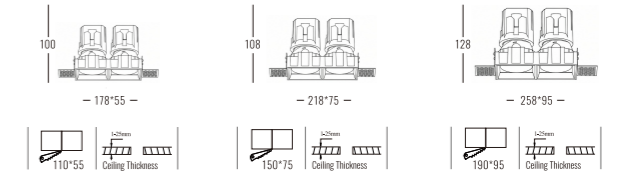

4838

Downlight Recessed. Ambience/UGR

DURAseries

IP65

TRIMLESS

Light Source	Power	Size	Source Lumens	System Lumens	CCT	Code
COB LED	14W	178x55x100mm	1627lm	1164lm	● 2700K	483812.B.P.C
COB LED	14W	178x55x100mm	1736lm	1243lm	● 3000K	483813.B.P.C
COB LED	14W	178x55x100mm	1845lm	1321lm	○ 4000K	483814.B.P.C
COB LED	14W	178x55x100mm	1917lm	1372lm	○ 5000K	483815.B.P.C
COB LED	24W	218x75x108mm	2789lm	2183lm	● 2700K	483822.B.P.C
COB LED	24W	218x75x108mm	2976lm	2330lm	● 3000K	483823.B.P.C
COB LED	24W	218x75x108mm	3163lm	2477lm	○ 4000K	483824.B.P.C
COB LED	24W	218x75x108mm	3286lm	2573lm	○ 5000K	483825.B.P.C
COB LED Zigbee Smart	0-24W	218x75x108mm	0-3286lm	0-2573lm	● 2700K - ○ 6500K	483826.B.5.C
COB LED	36W	258x95x128mm	4183lm	3093lm	● 2700K	443832.B.P.C
COB LED	36W	258x95x128mm	4464lm	3301lm	● 3000K	443833.B.P.C
COB LED	36W	258x95x128mm	4745lm	3509lm	○ 4000K	443834.B.P.C
COB LED	36W	258x95x128mm	4928lm	3644lm	○ 5000K	443835.B.P.C
COB LED Zigbee Smart	0-36W	258x95x128mm	0-4928lm	0-3644lm	● 2700K - ○ 6500K	443836.B.5.C