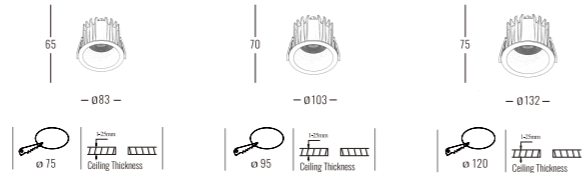

Light Source	Power	Size	Source Lumens	System Lumens	CCT	Code
COB LED	12W	ø83x65mm	1394lm	1067lm	● 2700K	483012.B.P.C
COB LED	12W	ø83x65mm	1488lm	1138lm	● 3000K	483013.B.P.C
COB LED	12W	ø83x65mm	1582lm	1210lm	○ 4000K	483014.B.P.C
COB LED	12W	ø83x65mm	1643lm	1257lm	○ 5000K	483015.B.P.C
COB LED Zigbee Smart	0-12W	ø82x65mm	0-1643lm	0-1257lm	● 2700K - ○ 6500K	483016.B.5.C
COB LED	18W	ø103x70mm	2091lm	1600lm	● 2700K	483022.B.P.C
COB LED	18W	ø103x70mm	2232lm	1707lm	● 3000K	483023.B.P.C
COB LED	18W	ø103x70mm	2373lm	1815lm	○ 4000K	483024.B.P.C
COB LED	18W	ø103x70mm	2464lm	1885lm	○ 5000K	483025.B.P.C
COB LED Zigbee Smart	0-18W	ø103x70mm	0-2464lm	0-1885lm	● 2700K - ○ 6500K	483026.B.5.C
COB LED	25W	ø132x75mm	2717lm	1996lm	● 2700K	445032.B.P.C
COB LED	25W	ø132x75mm	2900lm	2130lm	● 3000K	445033.B.P.C
COB LED	25W	ø132x75mm	3083lm	2264lm	○ 4000K	445034.B.P.C
COB LED	25W	ø132x75mm	3202lm	2351lm	○ 5000K	445035.B.P.C