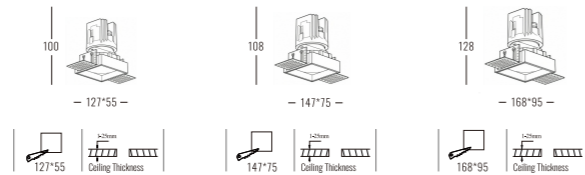

4836

Downlight Recessed. Ambience/UGR

DURAseries

IP65

TRIMLESS

Architectural INDOOR

Light Source	Power	Size	Source Lumens	System Lumens	CCT	Code
COB LED	7W	127x55x100mm	813lm	582lm	● 2700K	483612.B.P.C
COB LED	7W	127x55x100mm	868lm	621lm	● 3000K	483613.B.P.C
COB LED	7W	127x55x100mm	923lm	661lm	○ 4000K	483614.B.P.C
COB LED	7W	127x55x100mm	958lm	686lm	○ 5000K	483615.B.P.C
COB LED	12W	147x75x108mm	1394lm	1092lm	● 2700K	483622.B.P.C
COB LED	12W	147x75x108mm	1488lm	1165lm	● 3000K	483623.B.P.C
COB LED	12W	147x75x108mm	1582lm	1239lm	○ 4000K	483624.B.P.C
COB LED	12W	147x75x108mm	1643lm	1286lm	○ 5000K	483625.B.P.C
COB LED	20W	168x95x128mm	2324lm	1638lm	● 2700K	483632.B.P.C
COB LED	20W	168x95x128mm	2480lm	1748lm	● 3000K	483633.B.P.C
COB LED	20W	168x95x128mm	2636lm	1858lm	○ 4000K	483634.B.P.C
COB LED	20W	168x95x128mm	2738lm	1929lm	○ 5000K	483635.B.P.C