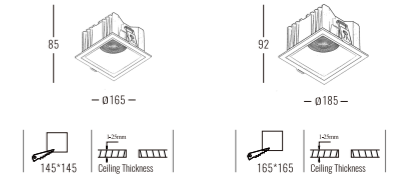

4831

Downlight Recessed. Ambience/UGR

DICHTseries

IP65

ArchitecturalINDOOR