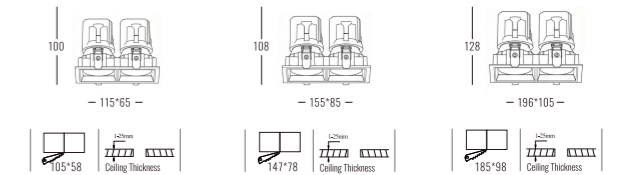

Architectural INDOOR

Light Source	Power	Size	Source Lumens	System Lumens	CCT	Code
COB LED	14W	115x65x100mm	1627lm	1164lm	● 2700K	483712.B.P.C
COB LED	14W	115x65x100mm	1736lm	1243lm	● 3000K	483713.B.P.C
COB LED	14W	115x65x100mm	1845lm	1321lm	○ 4000K	483714.B.P.C
COB LED	14W	115x65x100mm	1917lm	1372lm	○ 5000K	483715.B.P.C
COB LED	24W	155x85x108mm	2789lm	2183lm	● 2700K	483722.B.P.C
COB LED	24W	155x85x108mm	2976lm	2330lm	● 3000K	483723.B.P.C
COB LED	24W	155x85x108mm	3163lm	2477lm	○ 4000K	483724.B.P.C
COB LED	24W	155x85x108mm	3286lm	2573lm	○ 5000K	483725.B.P.C
COB LED Zigbee Smart	0-24W	155x85x108mm	0-3286lm	0-2573lm	● 2700K - ○ 6500K	483826.B.5.C
COB LED	36W	196x105x128mm	4183lm	3093lm	● 2700K	483732.B.P.C
COB LED	36W	196x105x128mm	4464lm	3301lm	● 3000K	483733.B.P.C
COB LED	36W	196x105x128mm	4745lm	3509lm	○ 4000K	483734.B.P.C
COB LED	36W	196x105x128mm	4928lm	3644lm	○ 5000K	483735.B.P.C
COB LED Zigbee Smart	0-36W	196x105x128mm	0-4928lm	0-3644lm	● 2700K - ○ 6500K	483736.B.5.C

Beam Angle: B(1-15° 2-24° 3-36° 4-55°)

Power Supply: P(1-On/Off 2-Phase Dim 3-DALI Dim 4-0-10V Dim)

Colour Finish: C(WW-White/White WB-White/Black WMS-White/Mat Silver WS-White/Silver WRG-White/Rose Gold WCB-White/Chrome Black)