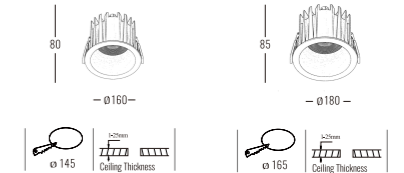

Light Source	Power	Size	Source Lumens	System Lumens	CCT	Code
COB LED	12W	ø83x65mm	1394lm	1067lm	● 2700K	483012.B.P.C
COB LED	12W	ø83x65mm	1488lm	1138lm	● 3000K	483013.B.P.C
COB LED	12W	ø83x65mm	1582lm	1210lm	○ 4000K	483014.B.P.C
COB LED	12W	ø83x65mm	1643lm	1257lm	○ 5000K	483015.B.P.C
COB LED Zigbee Smart	0-12W	ø82x65mm	0-1643lm	0-1257lm	● 2700K - ○ 6500K	483016.B.5.C
COB LED	18W	ø103x70mm	2091lm	1600lm	● 2700K	483022.B.P.C
COB LED	18W	ø103x70mm	2232lm	1707lm	● 3000K	483023.B.P.C
COB LED	18W	ø103x70mm	2373lm	1815lm	○ 4000K	483024.B.P.C
COB LED	18W	ø103x70mm	2464lm	1885lm	○ 5000K	483025.B.P.C
COB LED Zigbee Smart	0-18W	ø103x70mm	0-2464lm	0-1885lm	● 2700K - ○ 6500K	483026.B.5.C
COB LED	25W	ø132x75mm	2717lm	1996lm	● 2700K	445032.B.P.C
COB LED	25W	ø132x75mm	2900lm	2130lm	● 3000K	445033.B.P.C
COB LED	25W	ø132x75mm	3083lm	2264lm	○ 4000K	445034.B.P.C
COB LED	25W	ø132x75mm	3202lm	2351lm	○ 5000K	445035.B.P.C

Light Source	Power	Size	Source Lumens	System Lumens	CCT	Code
COB LED	35W	ø160x80mm	3739lm	2778lm	● 2700K	483042.B.P.C
COB LED	35W	ø160x80mm	3990lm	2965lm	● 3000K	483043.B.P.C
COB LED	35W	ø160x80mm	4241lm	3152lm	○ 4000K	483044.B.P.C
COB LED	35W	ø160x80mm	4405lm	3274lm	○ 5000K	483045.B.P.C
COB LED	42W	ø180x85mm	4486lm	3269lm	● 2700K	483052.B.P.C
COB LED	42W	ø180x85mm	4788lm	3488lm	● 3000K	483053.B.P.C
COB LED	42W	ø180x85mm	5090lm	3708lm	○ 4000K	483054.B.P.C
COB LED	42W	ø180x85mm	5286lm	3851lm	○ 5000K	483055.B.P.C