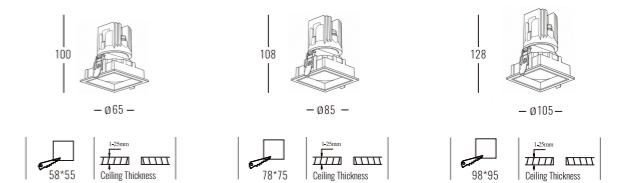

4835

Downlight Recessed. Ambience/UGR

DURAseries

IP65

Light Source	Power	Size	Source Lumens	System Lumens	CCT	Code
COB LED	7W	65x65x100mm	813lm	582lm	● 2700K	483512.B.P.C
COB LED	7W	65x65x100mm	868lm	621lm	● 3000K	483513.B.P.C
COB LED	7W	65x65x100mm	923lm	661lm	○ 4000K	483514.B.P.C
COB LED	7W	65x65x100mm	958lm	686lm	○ 5000K	483515.B.P.C
COB LED	12W	85x85x108mm	1394lm	1092lm	● 2700K	483522.B.P.C
COB LED	12W	85x85x108mm	1488lm	1165lm	● 3000K	483523.B.P.C
COB LED	12W	85x85x108mm	1582lm	1239lm	○ 4000K	483524.B.P.C
COB LED	12W	85x85x108mm	1643lm	1286lm	○ 5000K	483525.B.P.C
COB LED Zigbee Smart	0-12W	85x85x108mm	0-1643lm	0-1286lm	● 2700K - ○ 6500K	483526.B.5.C
COB LED	20W	105x105x128mm	2324lm	1638lm	● 2700K	483532.B.P.C
COB LED	20W	105x105x128mm	2480lm	1748lm	● 3000K	483533.B.P.C
COB LED	20W	105x105x128mm	2636lm	1858lm	○ 4000K	483534.B.P.C
COB LED	20W	105x105x128mm	2738lm	1929lm	○ 5000K	483535.B.P.C
COB LED Zigbee Smart	0-20W	105x105x128mm	0-2738lm	0-1929lm	● 2700K - ○ 6500K	483536.B.5.C

Beam Angle: B(1-15° 2-24° 3-36° 4-55°)

Power Supply: P(1-On/Off 2-Phase Dim 3-DALI Dim 4-0-10V Dim)

Colour Finish: C(WW-White/White WB-White/Black WMS-White/Mat Silver WS-White/Silver WRG-White/Rose Gold WCB-White/Chrome Black)