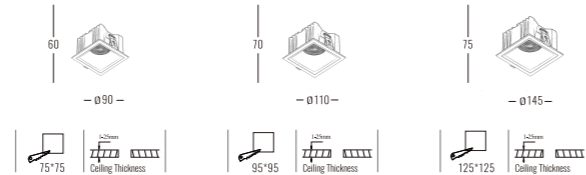

4831

Downlight Recessed. Ambience/UGR

DICHTseries

IP65

ArchitecturalINDOOR

OSRAM 50,000hrs | LED LM80 | Fixed | Ra >90 | UGR <19 | IP65 | 5 years Warranty | AC220-240V 50/60Hz | CE | Die-cast Aluminum Heatsink | 24° 36°

Light Source	Power	Size	Source Lumens	System Lumens	CCT	Code
COB LED	12W	ø90x60mm	1394lm	1067lm	● 2700K	483112.B.P.C
COB LED	12W	ø90x60mm	1488lm	1138lm	● 3000K	483113.B.P.C
COB LED	12W	ø90x60mm	1582lm	1210lm	○ 4000K	483114.B.P.C
COB LED	12W	ø90x60mm	1643lm	1257lm	○ 5000K	483115.B.P.C
COB LED Zigbee Smart	0-12W	ø90x60mm	0-1643lm	0-1257lm	● 2700K - ○ 6500K	483116.B.5.C
COB LED	18W	ø110x70mm	2091lm	1600lm	● 2700K	483122.B.P.C
COB LED	18W	ø110x70mm	2232lm	1707lm	● 3000K	483123.B.P.C
COB LED	18W	ø110x70mm	2373lm	1815lm	○ 4000K	483124.B.P.C
COB LED	18W	ø110x70mm	2464lm	1885lm	○ 5000K	483125.B.P.C
COB LED Zigbee Smart	0-18W	ø110x70mm	0-2464lm	0-1885lm	● 2700K - ○ 6500K	483126.B.5.C
COB LED	25W	ø145x75mm	2717lm	1996lm	● 2700K	483132.B.P.C
COB LED	25W	ø145x75mm	2900lm	2130lm	● 3000K	483133.B.P.C
COB LED	25W	ø145x75mm	3083lm	2264lm	○ 4000K	483134.B.P.C
COB LED	25W	ø145x75mm	3202lm	2351lm	○ 5000K	483135.B.P.C

Beam Angle: B(1-24° 2-36°)

Power Supply: P(1-On/Off 2-Phase Dim 3-DALI Dim 4-0-10V Dim)

Colour Finish: C(WW-White / White WB - White / Black WBC - White / Black Chrome WSS - White / Shiny Silver WG - White / Gold)

4831

Downlight Recessed. Ambience/UGR

DICHTseries

IP65

ArchitecturalINDOOR