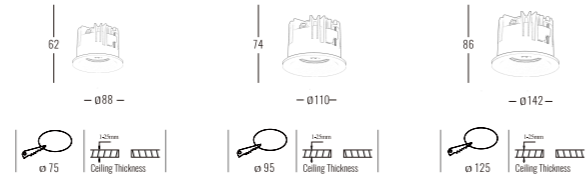

4832

Downlight Recessed. Ambience/UGR

SCHUTZseries

IP65

Architectural INDOOR

Light Source	Power	Size	Source Lumens	System Lumens	CCT	Code
COB LED	10W	∅88x62mm	1162lm	910lm	● 2700K	483212.B.P.C
COB LED	10W	∅88x62mm	1240lm	971lm	● 3000K	483213.B.P.C
COB LED	10W	∅88x62mm	1318lm	1032lm	○ 4000K	483214.B.P.C
COB LED	10W	∅88x62mm	1369lm	1072lm	○ 5000K	483215.B.P.C
COB LED Zigbee Smart	0-10W	∅88x62mm	0-1369lm	0-1072lm	● 2700K - ○ 6500K	483216.B.5.C
COB LED	15W	∅110x74mm	1743lm	1274lm	● 2700K	483222.B.P.C
COB LED	15W	∅110x74mm	1860lm	1359lm	● 3000K	483223.B.P.C
COB LED	15W	∅110x74mm	1977lm	1445lm	○ 4000K	483224.B.P.C
COB LED	15W	∅110x74mm	2053lm	1501lm	○ 5000K	483225.B.P.C
COB LED	20W	∅142x86mm	2324lm	1820lm	● 2700K	483232.B.P.C
COB LED	20W	∅142x86mm	2480lm	1942lm	● 3000K	483233.B.P.C
COB LED	20W	∅142x86mm	2636lm	2064lm	○ 4000K	483234.B.P.C
COB LED	20W	∅142x86mm	2738lm	2144lm	○ 5000K	483235.B.P.C
COB LED Zigbee Smart	0-20W	∅142x86mm	0-2738lm	0-2144lm	● 2700K - ○ 6500K	483236.B.5.C