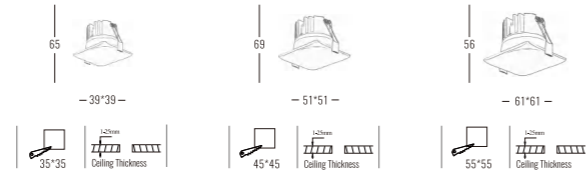

4450

Downlight Recessed. Ambience/UGR

CLOUDseries

Architectural INDOOR

Light Source	Power	Size	Source Lumens	System Lumens	CCT	Code
COB LED	5W	39x39x65mm	581lm	437lm	● 2700K	445012.B.P.C
COB LED	5W	39x39x65mm	620lm	466lm	● 3000K	445013.B.P.C
COB LED	5W	39x39x65mm	659lm	495lm	○ 4000K	445014.B.P.C
COB LED	5W	39x39x65mm	684lm	515lm	○ 5000K	445015.B.P.C
COB LED	8W	51x51x69mm	930lm	655lm	● 2700K	445022.B.P.C
COB LED	8W	51x51x69mm	992lm	699lm	● 3000K	445023.B.P.C
COB LED	8W	51x51x69mm	1054lm	743lm	○ 4000K	445024.B.P.C
COB LED	8W	51x51x69mm	1095lm	772lm	○ 5000K	445025.B.P.C
COB LED Zigbee Smart	0-8W	51x51x69mm	0-1095lm	0-772lm	● 2700K - ○ 6500K	445026.B.5.C
COB LED	10W	61x61x56mm	1162lm	801lm	● 2700K	445032.B.P.C
COB LED	10W	61x61x56mm	1240lm	854lm	● 3000K	445033.B.P.C
COB LED	10W	61x61x56mm	1318lm	908lm	○ 4000K	445034.B.P.C
COB LED	10W	61x61x56mm	1369lm	943lm	○ 5000K	445035.B.P.C
COB LED Zigbee Smart	0-10W	61x61x56mm	0-1369lm	0-943lm	● 2700K - ○ 6500K	445036.B.5.C

Beam Angle: B(1-15° 2-24° 3-36° 4-50°)

Power Supply: P(1-On/Off 2-Phase Dim 3-DALI Dim 4-0-10V Dim)

Colour Finish: C(WW-White/White BB-Black/Black)

4450

Downlight Recessed. Ambience/UGR

CLOUDseries