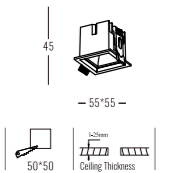

Beam Angle: B(1-15° 2-24° 3-36° 4-50°)

Power Supply: P(1-On/Off 2-Phase Dim 3-DALI Dim 4-0-10V Dim)

Colour Finish: C(WW-White/White BB-Black/Black)

4720

Downlight Recessed. Ambience/UGR

OPTIXseries

Architectural INDOOR