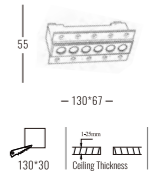

ArchitecturalINDOOR

Light Source	Power	Size	Source Lumens	System Lumens	CCT	Code
COB LED	10W	130x67x55mm	1003lm	785lm	● 2700K	509212.B.P.C
COB LED	10W	130x67x55mm	1070lm	838lm	● 3000K	509213.B.P.C
COB LED	10W	130x67x55mm	1137lm	891lm	○ 4000K	509214.B.P.C
COB LED	10W	130x67x55mm	1181lm	925lm	○ 5000K	509215.B.P.C
COB LED Zigbee Smart	0-10W	130x67x55mm	0-1181lm	0-925lm	● 2700K - ○ 6500K	509216.B.5.C

Beam Angle: B(1-30°)

Power Supply: P(1-On/Off 2-Phase Dim 3-DALI Dim 4-0-10V Dim)

Colour Finish: C(WB-White/Black)