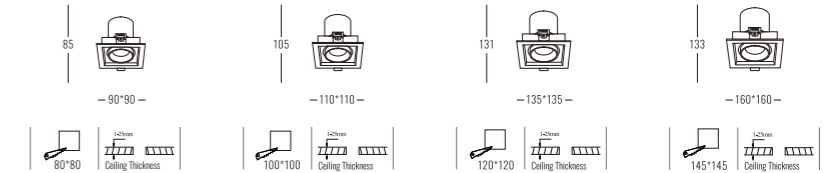

5021

Downlight Recessed. Ambience/UGR

INTEGRA series

OSRAM 50,000hrs LED LM80 A₀ Ra >90 UGR <19 IP20 5 years Warranty AC220-240V 50/60Hz CE Die-cast Aluminum Heatsink 15° 24° 36° 50°

Light Source	Power	Size	Source Lumens	System Lumens	CCT	Code
COB LED	12W	90x90x85mm	1394lm	1067lm	● 2700K	502112.B.P.C
COB LED	12W	90x90x85mm	1488lm	1138lm	● 3000K	502113.B.P.C
COB LED	12W	90x90x85mm	1282lm	1210lm	○ 4000K	502114.B.P.C
COB LED	12W	90x90x85mm	1643lm	1257lm	○ 5000K	502115.B.P.C
COB LED Zigbee Smart	0-12W	90x90x85mm	0-1643lm	0-1257lm	● 2700K - ○ 6500K	502116.B.5.C
COB LED	18W	110x110x105mm	2091lm	1600lm	● 2700K	502122.B.P.C
COB LED	18W	110x110x105mm	2232lm	1707lm	● 3000K	502123.B.P.C
COB LED	18W	110x110x105mm	2373lm	1815lm	○ 4000K	502124.B.P.C
COB LED	18W	110x110x105mm	2464lm	1885lm	○ 5000K	502125.B.P.C
COB LED Zigbee Smart	0-18W	110x110x105mm	0-2464lm	0-1885lm	● 2700K - ○ 6500K	502125.B.5.C
COB LED	30W	135x135x131mm	3486lm	2489lm	● 2700K	405132.B.P.C
COB LED	30W	135x135x131mm	3720lm	2656lm	● 3000K	405133.B.P.C
COB LED	30W	135x135x131mm	3954lm	2823lm	○ 4000K	405134.B.P.C
COB LED	30W	135x135x131mm	4107lm	2932lm	○ 5000K	405135.B.P.C
COB LED	35W	160x160x133mm	4067lm	2844lm	● 2700K	405142.B.P.C
COB LED	35W	160x160x133mm	4340lm	3036lm	● 3000K	405143.B.P.C
COB LED	35W	160x160x133mm	4613lm	3227lm	○ 4000K	405144.B.P.C
COB LED	35W	160x160x133mm	4791lm	3351lm	○ 5000K	405145.B.P.C

Beam Angle: B(1-15° 2-24° 3-36° 4-50°)

Power Supply: P(1-On/Off 2-Phase Dim 3-DALI Dim 4-0-10V Dim)

Colour Finish: C(WW-White/White WB-White/Black)