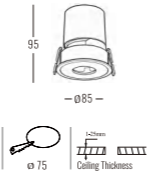

4022

Downlight Recessed. Ambience/UGR

LICHTERseries

ArchitecturalINDOOR