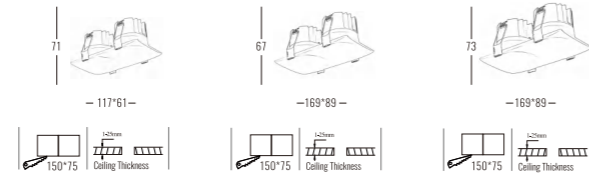

Beam Angle: B(1-15° 2-24° 3-36° 4-50°)

Power Supply: P(1-On/Off 2-Phase Dim 3-DALI Dim 4-0-10V Dim)

Colour Finish: C(WW-White/White BB-Black/Black)

4451

Downlight Recessed. Ambience/UGR

CLOUDseries

Architectural INDOOR