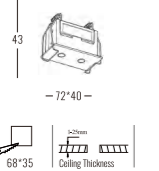

Beam Angle: B(1-30°)

Power Supply: P(1-On/Off)

Colour Finish: C(WB-White/Black)

5031

Downlight Recessed. Ambience/UGR

KOMPAKT series

Architectural INDOOR

Light Source	Power	Size	Source Lumens	System Lumens	CCT	Code
COB LED	4W	72x40x43mm	401lm	250lm	● 2700K	503112.B.P.C
COB LED	4W	72x40x43mm	428lm	269lm	● 3000K	503113.B.P.C
COB LED	4W	72x40x43mm	455lm	286lm	○ 4000K	503114.B.P.C
COB LED	4W	72x40x43mm	473lm	294lm	○ 5000K	503115.B.P.C