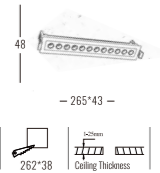

Beam Angle: B(1-30°)

Power Supply: P(1-On/Off 2-Phase Dim 3-DALI Dim 4-0-10V Dim)

Colour Finish: C(WB-White/Black)

5090

Downlight Recessed. Ambience/UGR

LINIEseries

Adjustable

Architectural INDOOR