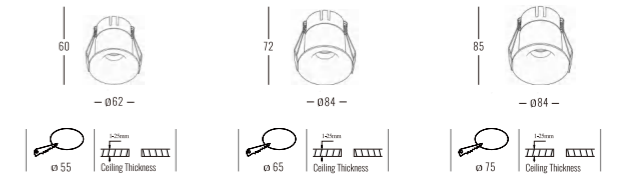

ArchitecturalINDOOR

Light Source	Power	Size	Source Lumens	System Lumens	CCT	Code
COB LED	7W	Ø62x60mm	813lm	555lm	● 2700K	405212.B.P.C
COB LED	7W	Ø62x60mm	868lm	593lm	● 3000K	405213.B.P.C
COB LED	7W	Ø62x60mm	923lm	630lm	○ 4000K	405214.B.P.C
COB LED	7W	Ø62x60mm	958lm	654lm	○ 5000K	405215.B.P.C
COB LED Zigbee Smart	0-7W	Ø62x60mm	0-958lm	0-654lm	● 2700K - ○ 6500K	405216.B.5.C
COB LED	9W	Ø84x72mm	1046lm	694lm	2700K	405222.B.P.C
COB LED	9W	Ø84x72mm	1116lm	741lm	3000K	405223.B.P.C
COB LED	9W	Ø84x72mm	1186lm	788lm	4000K	405224.B.P.C
COB LED	9W	Ø84x72mm	1232lm	818lm	5000K	405225.B.P.C
COB LED Zigbee Smart	0-9W	Ø84x72mm	0-1232lm	0-818lm	● 2700K - ○ 6500K	405226.B.5.C
COB LED	12W	Ø84x85mm	1394lm	972lm	2700K	405232.B.P.C
COB LED	12W	Ø84x85mm	1488lm	1037lm	3000K	405233.B.P.C
COB LED	12W	Ø84x85mm	1582lm	1103lm	4000K	405234.B.P.C
COB LED	12W	Ø84x85mm	1643lm	1145lm	5000K	405235.B.P.C
COB LED Zigbee Smart	0-12W	Ø84x85mm	0-1643lm	0-1145lm	● 2700K - ○ 6500K	405236.B.5.C

Beam Angle: B 40521(1-15° 2-24° 3-36° 4-60°) 40522/40523(1-24° 2-36° 3-60°)

Power Supply: P(1-On/Off 2-Phase Dim 3-DALI Dim 4-0-10V Dim)

Colour Finish: C(WW-White/White WB-White/Black BB-Black/Black)