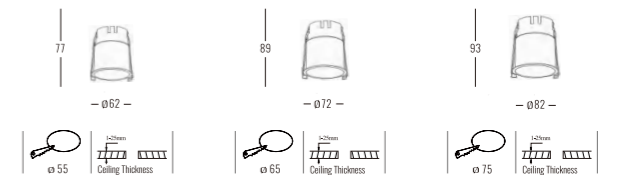

Beam Angle: B(1-120°)

Power Supply: P(1-On/Off 2-Phase Dim 3-DALI Dim 4-0-10V Dim)

Colour Finish: C(WW-White/White WB-White/Black)

4050

Downlight Recessed. Ambience/UGR

AVIO RICHT series

Architectural INDOOR