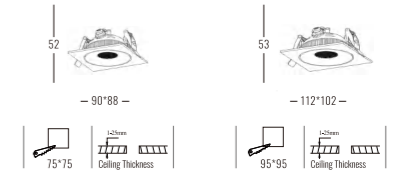

Beam Angle: B(1-24° 2-36° 3-50°)

Power Supply: P(1-On/Off 2-Phase Dim 3-DALI Dim 4-0-10V Dim)

Colour Finish: C(WW-White/White BB-Black/Black)

4821

Downlight Recessed. Ambience/UGR

VARIO series

Light Source	Power	Size	Source Lumens	System Lumens	CCT	Code
COB LED	8W	90x88x52mm	930lm	655lm	● 2700K	482112.B.P.C
COB LED	8W	90x88x52mm	992lm	699lm	● 3000K	482113.B.P.C
COB LED	8W	90x88x52mm	1054lm	743lm	○ 4000K	482114.B.P.C
COB LED	8W	90x88x52mm	1095lm	772lm	○ 5000K	482115.B.P.C
COB LED Zigbee Smart	0-8W	90x88x52mm	0-1095lm	0-772lm	● 2700K - ○ 6500K	482116.B.5.C
COB LED	12W	112x102x53mm	1394lm	1092lm	● 2700K	482122.B.P.C
COB LED	12W	112x102x53mm	1488lm	1165lm	● 3000K	482123.B.P.C
COB LED	12W	112x102x53mm	1582lm	1239lm	○ 4000K	482124.B.P.C
COB LED	12W	112x102x53mm	1643lm	1286lm	○ 5000K	482125.B.P.C
COB LED Zigbee Smart	0-12W	112x102x53mm	0-1643lm	0-1286lm	● 2700K - ○ 6500K	482126.B.5.C