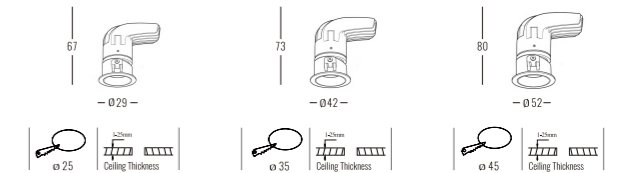

Beam Angle: B(1-15°2-24°3-36°)

Power Supply: P(1-On/Off 2-Phase Dim 3-DALI Dim 4-0-10V Dim)

Colour Finish: C(WW-White/White WB--White/Black)

4061

Downlight Recessed. Ambience/UGR

MIKROseries

Adjustable

Light Source	Power	Size	Source Lumens	System Lumens	CCT	Code
COB LED	5W	∅29x67mm	581lm	421lm	● 2700K	406112.B.P.C
COB LED	5W	∅29x67mm	620lm	449lm	● 3000K	406113.B.P.C
COB LED	5W	∅29x67mm	659lm	477lm	● 4000K	406114.B.P.C
COB LED	5W	∅29x67mm	684lm	495lm	● 5000K	406115.B.P.C
COB LED	10W	∅42x70mm	1068lm	836lm	● 2700K	406122.B.P.C
COB LED	10W	∅42x73mm	1140lm	893lm	● 3000K	406123.B.P.C
COB LED	10W	∅42x70mm	1212lm	949lm	● 4000K	406124.B.P.C
COB LED	10W	∅42x70mm	1259lm	985lm	● 5000K	406125.B.P.C
COB LED	15W	∅52x80mm	1743lm	1274lm	● 2700K	406132.B.P.C
COB LED	15W	∅52x80mm	1860lm	1359lm	● 3000K	406133.B.P.C
COB LED	15W	∅52x80mm	1977lm	1445lm	● 4000K	406134.B.P.C
COB LED	15W	∅52x80mm	2053lm	1501lm	● 5000K	406135.B.P.C