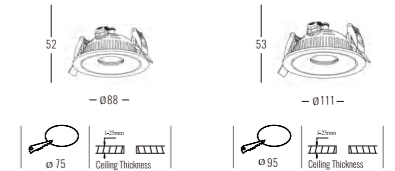

Beam Angle: B(1-15° 2-24° 3-36° 4-50°)

Power Supply: P(1-On/Off 2-Phase Dim 3-DALI Dim 4-0-10V Dim)

Colour Finish: C(WW-White/White WB-White/Black)

4820

Downlight Recessed. Ambience/UGR

VARIO series

OSRAM 50,000hrs LED LM80 A_{lm} Ra >90 UGR <19 IP20 5 Years Warranty AC220-240V 50/60Hz CE Die-cast Aluminum Heatsink 24° 36° 50°