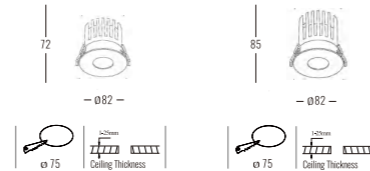

Beam Angle: B(1-15° 2-24° 3-36° 4-50°)

Power Supply: P(1-On/Off 2-Phase Dim 3-DALI Dim 4-0-10V Dim)

Colour Finish: C(WW-White/White BB-Black/Black)

4042

Downlight Recessed. Ambience/UGR

FLAREseries

Architectural INDOOR