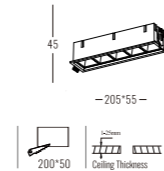

Beam Angle: B(1-50° 2-80°)

Power Supply: P(1-On/Off 2-Phase Dim 3-DALI Dim 4-0-10V Dim)

Colour Finish: C(WW-White/White BB-Black/Black)

4723

Downlight Recessed. Ambience/UGR

OPTIXseries

Architectural INDOOR