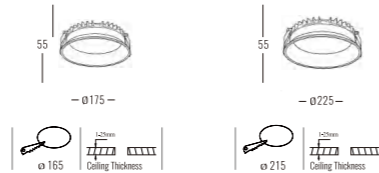

4847

Downlight Recessed. Ambience/UGR

PRISMA series

Architectural INDOOR

OSRAM 50,000hrs LED LM80 Fixed Ra >90 UGR <19 IP65 5 years Warranty AC220-240V 50/60Hz CE Die-cast Aluminum Heatsink 120°

Light Source	Power	Size	Source Lumens	System Lumens	CCT	Code
SMD LED	24W	Ø175x55mm	3036lm	2004lm	● 2700K	484742.B.P.C
SMD LED	24W	Ø175x55mm	3240lm	2138lm	● 3000K	484743.B.P.C
SMD LED	24W	Ø175x55mm	3444lm	2273lm	○ 4000K	484744.B.P.C
SMD LED	24W	Ø175x55mm	3577lm	2361lm	○ 5000K	484745.B.P.C
SMD LED	30W	Ø225x55mm	3795lm	2550lm	● 2700K	484752.B.P.C
SMD LED	30W	Ø225x55mm	4050lm	2722lm	● 3000K	484753.B.P.C
SMD LED	30W	Ø225x55mm	4305lm	2893lm	○ 4000K	484754.B.P.C
SMD LED	30W	Ø225x55mm	4471lm	3005lm	○ 5000K	484755.B.P.C

Beam Angle: B(1-120°)

Power Supply: P(1-On/Off 2-Phase Dim 3-DALI Dim 4-0-10V Dim)

Colour Finish: C(WW-White/White)

4848

Downlight Recessed. Ambience/UGR

PRISMA series

Architectural INDOOR