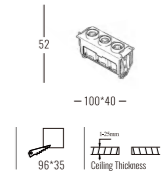

Beam Angle: B(1-30°)

Power Supply: P(1-On/Off)

Colour Finish: C(WB-White/Black)

White/Black

5079

Downlight Recessed. Ambience/UGR

KLEINseries

Architectural INDOOR