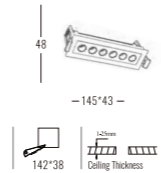

5089

Downlight Recessed. Ambience/UGR

LINIEseries

Adjustable

Architectural INDOOR