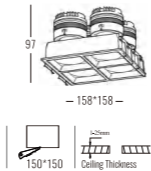

Beam Angle: B(1-14°2-32°)

Power Supply: P(1-On/Off 2-Phase Dim 3-DALI Dim 4-0-10V Dim)

Colour Finish: C(WW-White/White WB-White/Black)

4019

Downlight Recessed. Ambience/UGR

CIELOseries

Architectural INDOOR

Light Source	Power	Size	Source Lumens	System Lumens	CCT	Code
COB LED	48W	158x158x97mm	2789lm	1955lm	● 2700K	401912.B.P.C
COB LED	48W	158x158x97mm	2976lm	2087lm	● 3000K	401913.B.P.C
COB LED	48W	158x158x97mm	3163lm	2218lm	○ 4000K	401914.B.P.C
COB LED	48W	158x158x97mm	3286lm	2304lm	○ 5000K	401915.B.P.C
COB LED Zigbee Smart	0-48W	158x158x97mm	0-3286lm	0-2304lm	●2700K-○6500K	401916.B.5.C