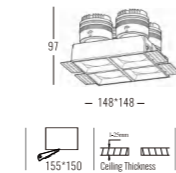

4023

Downlight Recessed. Ambience/UGR

CIELOseries

Architectural INDOOR

Light Source	Power	Size	Source Lumens	System Lumens	CCT	Code
COB LED	48W	148x148x97mm	5577lm	3819lm	● 2700K	402312.B.P.C
COB LED	48W	148x148x97mm	5952lm	4076lm	● 3000K	402313.B.P.C
COB LED	48W	148x148x97mm	6327lm	4332lm	○ 4000K	402314.B.P.C
COB LED	48W	148x148x97mm	6571lm	4499lm	○ 5000K	402315.B.P.C
COB LED Zigbee Smart	0-48W	148x148x97mm	0-6571lm	0-4499lm	● 2700K - ○ 6500K	402316.B.5.C

Beam Angle: B(1- 14-32° BEAM ANGLE ADJUSTABLE)

Power Supply: P(1-On/Off 2-Phase Dim 3-DALI Dim 4-0-10V Dim)

Colour Finish: C(WW-White/White WB-White/Black)

4060

Downlight Recessed. Ambience/UGR

MIKROseries