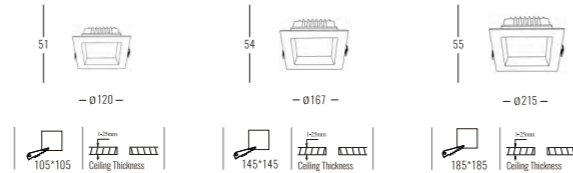

Beam Angle: B(1-120°)

Power Supply: P(1-On/Off 2-Phase Dim 3-DALI Dim 4-0-10V Dim)

Colour Finish: C(WW-White/White)

4846

Downlight Recessed. Ambience/UGR

GLOBUSseries

Architectural INDOOR

Light Source	Power	Size	Source Lumens	System Lumens	CCT	Code
SMD LED	12W	120x120x51mm	1518lm	1120lm	● 2700K	484612.B.P.C
SMD LED	12W	120x120x51mm	1620lm	1196lm	● 3000K	484613.B.P.C
SMD LED	12W	120x120x51mm	1722lm	1271lm	○ 4000K	484614.B.P.C
SMD LED	12W	120x120x51mm	1788lm	1320lm	○ 5000K	484615.B.P.C
SMD LED Zigbee Smart	0-12W	120x120x51mm	0-1788lm	0-1320lm	● 2700K - ○ 6500K	484616.B.5.C
SMD LED	18W	167x167x54mm	2277lm	1680lm	● 2700K	484622.B.P.C
SMD LED	18W	167x167x54mm	2430lm	1793lm	● 3000K	484623.B.P.C
SMD LED	18W	167x167x54mm	2583lm	1906lm	○ 4000K	484624.B.P.C
SMD LED	18W	167x167x54mm	2683lm	1980lm	○ 5000K	484625.B.P.C
SMD LED Zigbee Smart	0-18W	167x167x54mm	0-2683lm	0-1980lm	● 2700K - ○ 6500K	484626.B.5.C
SMD LED	25W	215x215x55mm	3162lm	2054lm	● 2700K	484632.B.P.C
SMD LED	25W	215x215x55mm	3375lm	2192lm	● 3000K	484633.B.P.C
SMD LED	25W	215x215x55mm	3588lm	2330lm	○ 4000K	484634.B.P.C
SMD LED	25W	215x215x55mm	3726lm	2420lm	○ 5000K	484635.B.P.C