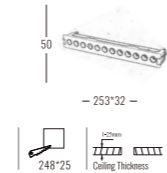

Beam Angle: B(1-30°)

Power Supply: P(1-On/Off 2-Phase Dim 3-DALI Dim 4-0-10V Dim)

Colour Finish: C(WB-White/Black)

White/Black

5087

Downlight Recessed. Ambience/UGR

LINIEseries

Architectural INDOOR