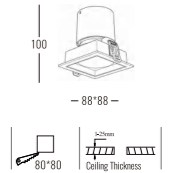

ArchitecturalINDOOR