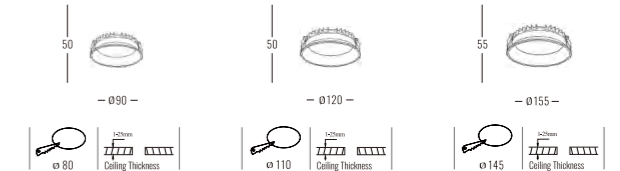

Beam Angle: B(1-50° 2-80°)

Power Supply: P(1-On/Off 2-Phase Dim 3-DALI Dim 4-0-10V Dim)

Colour Finish: C(WW-White/White BB-Black/Black)

4847

Downlight Recessed. Ambience/UGR

PRISMAseries

Architectural INDOOR