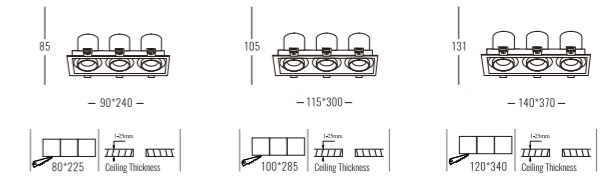

Beam Angle: B(1-15° 2-24° 3-36° 4-50°)

Power Supply: P(1-On/Off 2-Phase Dim 3-DALI Dim 4-0-10V Dim)

Colour Finish: C(WW-White/White WB-White/Black)

5053

Downlight Recessed. Ambience/UGR

INTEGRAseries

Architectural INDOOR