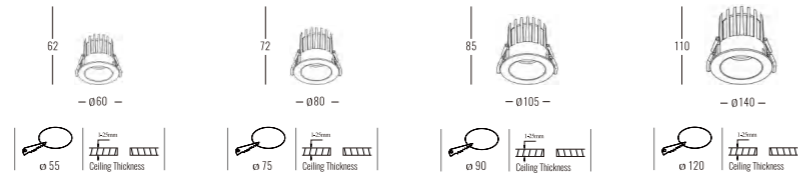

PLATIN 4733
10W
P.117

PLATIN 4734
20W
P.118

SENSIO 4440
7W/10W/15W/20W
P.120

4040

Downlight Recessed. Ambience/UGR

FLAREseries

Architectural INDOOR

Light Source	Power	Size	Source Lumens	System Lumens	CCT	Code
COB LED	8W	ø60x62mm	930lm	655lm	● 2700K	404012.B.P.C
COB LED	8W	ø60x62mm	992lm	699lm	● 3000K	404013.B.P.C
COB LED	8W	ø60x62mm	1054lm	743lm	○ 4000K	404014.B.P.C
COB LED	8W	ø60x62mm	1095lm	772lm	○ 5000K	404015.B.P.C
COB LED	10W	ø80x72mm	1162lm	910lm	● 2700K	404022.B.P.C
COB LED	10W	ø80x72mm	1240lm	971lm	● 3000K	404023.B.P.C
COB LED	10W	ø80x72mm	1318lm	1032lm	○ 4000K	404024.B.P.C
COB LED	10W	ø80x72mm	1369lm	1072lm	○ 5000K	404025.B.P.C
COB LED	24W	ø105x85mm	2717lm	2043lm	● 2700K	404042.B.P.C
COB LED	24W	ø105x85mm	2900lm	2180lm	● 3000K	404043.B.P.C
COB LED	24W	ø105x85mm	3083lm	2317lm	○ 4000K	404044.B.P.C
COB LED	24W	ø105x85mm	3202lm	2407lm	○ 5000K	404045.B.P.C
COB LED	35W	ø140x110mm	3739lm	2844lm	● 2700K	404052.B.P.C
COB LED	35W	ø140x110mm	3990lm	3035lm	● 3000K	404053.B.P.C
COB LED	35W	ø140x110mm	4241lm	3226lm	○ 4000K	404054.B.P.C
COB LED	35W	ø140x110mm	4405lm	3351lm	○ 5000K	404055.B.P.C