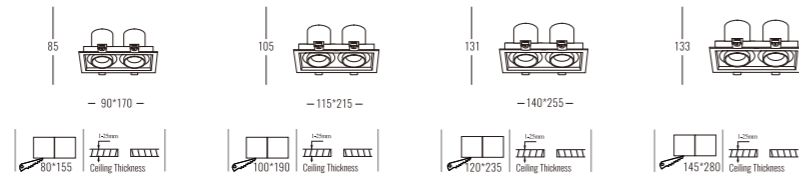

Beam Angle: B(1-15° 2-24° 3-36° 4-50°)

Power Supply: P(1-On/Off 2-Phase Dim 3-DALI Dim 4-0-10V Dim)

Colour Finish: C(WW-White/White WB-White/Black)

5022

Downlight Recessed. Ambience/UGR

INTEGRAseries

Architectural INDOOR