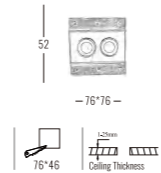

5082

Downlight Recessed. Ambience/UGR

KLEINseries

Trimless

Architectural INDOOR

Light Source	Power	Size	Source Lumens	System Lumens	CCT	Code
COB LED	4W	76x76x52mm	401lm	262lm	● 2700K	508212.B.P.C
COB LED	4W	76x76x52mm	428lm	279lm	● 3000K	508213.B.P.C
COB LED	4W	76x76x52mm	455lm	297lm	○ 4000K	508214.B.P.C
COB LED	4W	76x76x52mm	473lm	308lm	○ 5000K	508215.B.P.C

Beam Angle: B(1-30°)

Power Supply: P(1-On/Off)

Colour Finish: C(WB-White/Black)

5083

Downlight Recessed. Ambience/UGR

KLEINseries

Trimless