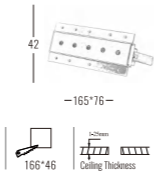

Beam Angle: B(1-30°)

Power Supply: P(1-On/Off 2-Phase Dim 3-DALI Dim 4-0-10V Dim)

Colour Finish: C(WB-White/Black)

White/Black

5038

Downlight Recessed. Ambience/UGR

KOMPAKT series

Architectural INDOOR