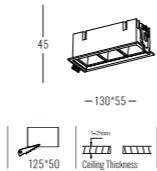

Beam Angle: B(1-50° 2-80°)

Power Supply: P(1-On/Off)

Colour Finish: C(WW-White/White BB-Black/Black)

4721

Downlight Recessed. Ambience/UGR

OPTIXseries

Architectural INDOOR

Light Source	Power	Size	Source Lumens	System Lumens	CCT	Code
COB LED	12W	130x55x45mm	1574lm	1204lm	● 2700K	472112.B.P.C
COB LED	12W	130x55x45mm	1680lm	1285lm	● 3000K	472113.B.P.C
COB LED	12W	130x55x45mm	1786lm	1366lm	○ 4000K	472114.B.P.C
COB LED	12W	130x55x45mm	1855lm	1419lm	○ 5000K	472115.B.P.C
COB LED Zigbee Smart	0-12W	130x55x45mm	0-1855lm	0-1419lm	● 2700K - ○ 6500K	472116.B.5.C