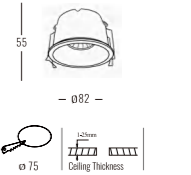

4010

Downlight Recessed. Ambience/UGR

MOLDERseries