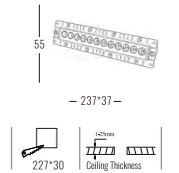

OSRAM 50,000hrs LED LM80 Ra >90 UGR <19 IP20 5 years Warranty AC220-240V 50/60Hz CE Die-cast Aluminum Heatsink 15° 24° 38°

Light Source	Power	Size	Source Lumens	System Lumens	CCT	Code
COB LED	20W	237x37x55mm	2998lm	2113lm	● 2700K	473412.B.P.C
COB LED	20W	237x37x55mm	3200lm	2255lm	● 3000K	473413.B.P.C
COB LED	20W	237x37x55mm	3402lm	2397lm	○ 4000K	473414.B.P.C
COB LED	20W	237x37x55mm	3533lm	2490lm	○ 5000K	473415.B.P.C

Beam Angle: B(1-15°2-24°3-38°)

Power Supply: P(1-On/Off 2-Phase Dim 3-DALI Dim 4-0-10V Dim 5-Zigbee Smart)

Colour Finish: C(WW-White/WhiteWB-White/Black)