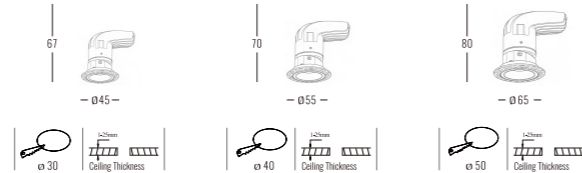

4062

Downlight Recessed. Ambience/UGR

MIKROseries

Adjustable
TRIMLESS

Architectural INDOOR

Light Source	Power	Size	Source Lumens	System Lumens	CCT	Code
COB LED	5W	ø45x67mm	581lm	421lm	● 2700K	406212.B.P.C
COB LED	5W	ø45x67mm	620lm	449lm	● 3000K	406213.B.P.C
COB LED	5W	ø45x67mm	659lm	477lm	○ 4000K	406214.B.P.C
COB LED	5W	ø45x67mm	684lm	495lm	○ 5000K	406215.B.P.C
COB LED	10W	ø55x70mm	1068lm	836lm	● 2700K	406222.B.P.C
COB LED	10W	ø55x70mm	1140lm	893lm	● 3000K	406223.B.P.C
COB LED	10W	ø55x70mm	1212lm	949lm	○ 4000K	406224.B.P.C
COB LED	10W	ø55x70mm	1259lm	985lm	○ 5000K	406225.B.P.C
COB LED	15W	ø65x80mm	1743lm	1274lm	● 2700K	406232.B.P.C
COB LED	15W	ø65x80mm	1860lm	1359lm	● 3000K	406233.B.P.C
COB LED	15W	ø65x80mm	1977lm	1445lm	○ 4000K	406234.B.P.C
COB LED	15W	ø65x80mm	2053lm	1501lm	○ 5000K	406235.B.P.C

Beam Angle: B(1-15°2-24°3-36°)

Power Supply: P(1-On/Off 2-Phase Dim 3-DALI Dim 4-0-10V Dim)

Colour Finish: C(WW-White/White WB--White/Black)

4740

Downlight Recessed. Ambience/UGR

AHLEMseries

Architectural INDOOR

Light Source	Power	Size	Source Lumens	System Lumens	CCT	Code
COB LED	5W	ø89x88mm	581lm	437lm	● 2700K	474012.B.P.C
COB LED	5W	ø89x88mm	620lm	466lm	● 3000K	474013.B.P.C
COB LED	5W	ø89x88mm	659lm	495lm	○ 4000K	474014.B.P.C
COB LED	5W	ø89x88mm	684lm	515lm	○ 5000K	474015.B.P.C

Beam Angle: B(1-15°2-24°3-36°4-50°)

Power Supply: P(1-On/Off)

Colour Finish: C(WW-White/White)