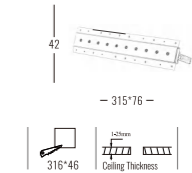

Beam Angle: B(1-30°)

Power Supply: P(1-On/Off 2-Phase Dim 3-DALI Dim 4-0-10V Dim)

Colour Finish: C(WB-White/Black)

White/Black

5039

Downlight Recessed. Ambience/UGR

KOMPAKT series

Architectural INDOOR