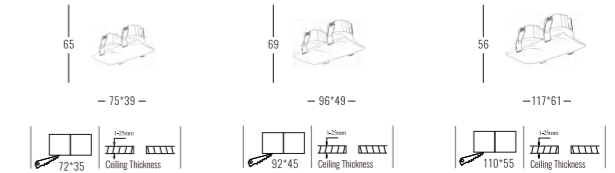

Beam Angle: B(1-15° 2-24° 3-36° 4-50°)

Power Supply: P(1-On/Off 2-Phase Dim 3-DALI Dim 4-0-10V Dim)

Colour Finish: C(WW-White/White BB-Black/Black)

4451

Downlight Recessed. Ambience/UGR

CLOUDseries

Light Source	Power	Size	Source Lumens	System Lumens	CCT	Code
COB LED	2*5W	75x39x65mm	1162lm	801lm	● 2700K	445112.B.P.C
COB LED	2*5W	75x39x65mm	1240lm	854lm	● 3000K	445113.B.P.C
COB LED	2*5W	75x39x65mm	1318lm	908lm	○ 4000K	445114.B.P.C
COB LED	2*5W	75x39x65mm	1369lm	943lm	○ 5000K	445115.B.P.C
COB LED	2*8W	96x49x69mm	1859lm	1274lm	● 2700K	445122.B.P.C
COB LED	2*8W	96x49x69mm	1984lm	1359lm	● 3000K	445123.B.P.C
COB LED	2*8W	96x49x69mm	2109lm	1445lm	○ 4000K	445124.B.P.C
COB LED	2*8W	96x49x69mm	2190lm	1501lm	○ 5000K	445125.B.P.C
COB LED	2*10W	117x61x56mm	2324lm	1638lm	● 2700K	445132.B.P.C
COB LED	2*10W	117x61x56mm	2480lm	1748lm	● 3000K	445133.B.P.C
COB LED	2*10W	117x61x56mm	2636lm	1858lm	○ 4000K	445134.B.P.C
COB LED	2*10W	117x61x56mm	2738lm	1929lm	○ 5000K	445135.B.P.C
COB LED Zigbee Smart	0-20W	117x61x56mm	0-2738m	0-1929lm	● 2700K - ○ 6500K	445136.B.5.C