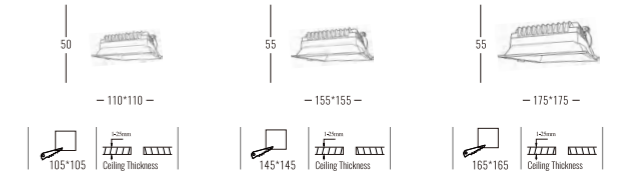

Beam Angle: B(1-120°)

Power Supply: P(1-On/Off 2-Phase Dim 3-DALI Dim 4-0-10V Dim)

Colour Finish: C(WW-White/White)

4848

Downlight Recessed. Ambience/UGR

PRISMA series

Architectural INDOOR

OSRAM 50,000hrs LED LM80 Fixed Ra >90 UGR <19 IP20 5 years Warranty AC220-240V 50/60Hz CE Die-cast Aluminum Heatsink 120°