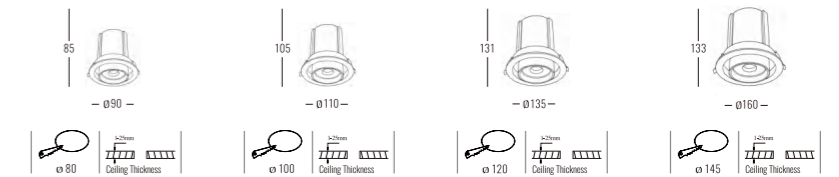

OSRAM 50,000hrs | LED LM80 | Ra >90 | UGR <19 | IP20 | 5 years Warranty | AC220-240V 50/60Hz | CE | Die-cast Aluminum Heatsink | 15° 24° 36° 50°

Light Source	Power	Size	Source Lumens	System Lumens	CCT	Code
COB LED	12W	ø90x85mm	1394lm	1067lm	● 2700K	502012.B.P.C
COB LED	12W	ø90x85mm	1488lm	1138lm	● 3000K	502013.B.P.C
COB LED	12W	ø90x85mm	1582lm	1210lm	● 4000K	502014.B.P.C
COB LED	12W	ø90x85mm	1643lm	1257lm	● 5000K	502015.B.P.C
COB LED Zigbee Smart	0-12W	ø90x85mm	0-1643lm	0-1257lm	● 2700K - ○ 6500K	502016.B.5.C
COB LED	18W	ø110x105mm	2091lm	1600lm	● 2700K	502022.B.P.C
COB LED	18W	ø110x105mm	2232lm	1707lm	● 3000K	502023.B.P.C
COB LED	18W	ø110x105mm	2373lm	1815lm	● 4000K	502024.B.P.C
COB LED	18W	ø110x105mm	2464lm	1885lm	● 5000K	502025.B.P.C
COB LED Zigbee Smart	0-18W	ø110x105mm	0-2464lm	0-1885lm	● 2700K - ○ 6500K	502026.B.5.C
COB LED	30W	ø135x131mm	3486lm	2489lm	● 2700K	502032.B.P.C
COB LED	30W	ø135x131mm	3720lm	2656lm	● 3000K	502033.B.P.C
COB LED	30W	ø135x131mm	3954lm	2823lm	● 4000K	502034.B.P.C
COB LED	30W	ø135x131mm	4107lm	2932lm	● 5000K	502035.B.P.C
COB LED	35W	ø160x133mm	4067lm	2844lm	● 2700K	502042.B.P.C
COB LED	35W	ø160x133mm	4340lm	3036lm	● 3000K	502043.B.P.C
COB LED	35W	ø160x133mm	4613lm	3227lm	● 4000K	502044.B.P.C
COB LED	35W	ø160x133mm	4791lm	3351lm	● 5000K	502045.B.P.C

Beam Angle: B(1-15° 2-24° 3-36° 4-50°)

Power Supply: P(1-On/Off 2-Phase Dim 3-DALI Dim 4-0-10V Dim)

Colour Finish: C(WW-White/White WB-White/Black)