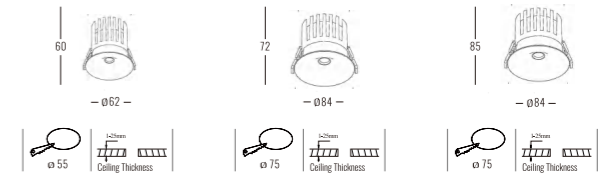

Beam Angle: B(1-15° 2-24° 3-36° 4-50°)

Power Supply: P(1-On/Off 2-Phase Dim 3-DALI Dim 4-0-10V Dim)

Colour Finish: C(WW-White/White BB-Black/Black)

4044

Downlight Recessed. Ambience/UGR

FLAREseries

Light Source	Power	Size	Source Lumens	System Lumens	CCT	Code
COB LED	8W	∅62x60mm	930lm	565lm	● 2700K	404412.B.P.C
COB LED	8W	∅62x60mm	992lm	603lm	● 3000K	404413.B.P.C
COB LED	8W	∅62x60mm	1054lm	641lm	○ 4000K	404414.B.P.C
COB LED	8W	∅62x60mm	1095lm	665lm	○ 5000K	404415.B.P.C
COB LED	10W	∅84x72mm	1162lm	784lm	● 2700K	404422.B.P.C
COB LED	10W	∅84x72mm	1240lm	837lm	● 3000K	404423.B.P.C
COB LED	10W	∅84x72mm	1318lm	890lm	○ 4000K	404424.B.P.C
COB LED	10W	∅84x72mm	1369lm	924lm	○ 5000K	404425.B.P.C
COB LED Zigbee Smart	0-10W	∅82x72mm	0-1369lm	0-924lm	● 2700K--○ 6500K	404426.B.5.C
COB LED	15W	∅84x85mm	1743lm	1098lm	● 2700K	404432.B.P.C
COB LED	15W	∅84x85mm	1860lm	1172lm	● 3000K	404433.B.P.C
COB LED	15W	∅84x85mm	1977lm	1246lm	○ 4000K	404434.B.P.C
COB LED	15W	∅84x85mm	2053lm	1294lm	○ 5000K	404435.B.P.C