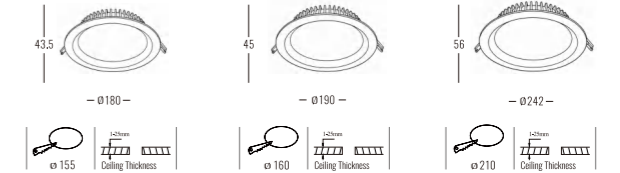

Beam Angle: B(1-120°)

Power Supply: P(1-On/Off 2-Phase Dim 3-DALI Dim 4-0-10V Dim)

Colour Finish: C(WW-White/White)

4845

Downlight Recessed. Ambience/UGR

GLOBUSseries

Architectural INDOOR

Light Source	Power	Size	Source Lumens	System Lumens	CCT	Code
SMD LED	12W	Ø180x43.5mm	1518lm	1120lm	● 2700K	484552.B.P.C
SMD LED	12W	Ø180x43.5mm	1620lm	1196lm	● 3000K	484553.B.P.C
SMD LED	12W	Ø180x43.5mm	1722lm	1271lm	○ 4000K	484554.B.P.C
SMD LED	12W	Ø180x43.5mm	1788lm	1320lm	○ 5000K	484555.B.P.C
SMD LED Zigbee Smart	0-12W	Ø180x43.5mm	0-1788lm	0-1320lm	● 2700K - ○ 6500K	484556.B.5.C
<hr/>						
SMD LED	20W	Ø190x45mm	2530lm	1867lm	● 2700K	484562.B.P.C
SMD LED	20W	Ø190x45mm	2700lm	1993lm	● 3000K	484563.B.P.C
SMD LED	20W	Ø190x45mm	2870lm	2118lm	○ 4000K	484564.B.P.C
SMD LED	20W	Ø190x45mm	2981lm	2200lm	○ 5000K	484565.B.P.C
SMD LED Zigbee Smart	0-20W	Ø190x45mm	0-2981lm	0-2200lm	● 2700K - ○ 6500K	484566.B.5.C
<hr/>						
SMD LED	30W	Ø242x56mm	3795lm	2614lm	● 2700K	484572.B.P.C
SMD LED	30W	Ø242x56mm	4050lm	2790lm	● 3000K	484573.B.P.C
SMD LED	30W	Ø242x56mm	4305lm	2965lm	○ 4000K	484574.B.P.C
SMD LED	30W	Ø242x56mm	4471lm	3080lm	○ 5000K	484575.B.P.C