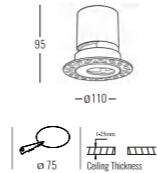

4024

Downlight Recessed. Ambience/UGR

LICHTERseries

ArchitecturalINDOOR