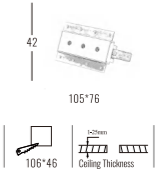

Beam Angle: B(1-30°)

Power Supply: P(1-On/Off)

Colour Finish: C(WB-White/Black)

White/Black

5037

Downlight Recessed. Ambience/UGR

KOMPAKT series

Architectural INDOOR