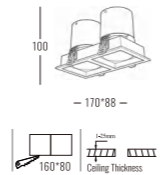

4028

Downlight Recessed. Ambience/UGR

LICHTERseries

Architectural INDOOR