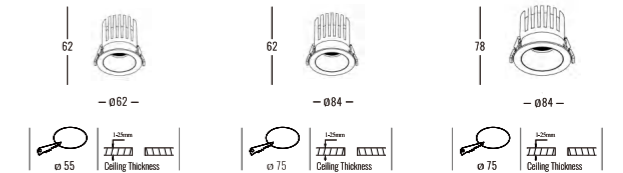

Architectural INDOOR

Light Source	Power	Size	Source Lumens	System Lumens	CCT	Code
COB LED	8W	ø62x62mm	930lm	655lm	● 2700K	404112.B.P.C
COB LED	8W	ø62x62mm	992lm	699lm	● 3000K	404113.B.P.C
COB LED	8W	ø62x62mm	1054lm	743lm	○ 4000K	404114.B.P.C
COB LED	8W	ø62x62mm	1095lm	772lm	○ 5000K	404115.B.P.C
COB LED	12W	ø84x62mm	1162lm	910lm	● 2700K	404122.B.P.C
COB LED	12W	ø84x62mm	1240lm	971lm	● 3000K	404123.B.P.C
COB LED	12W	ø84x62mm	1318lm	1032lm	○ 4000K	404124.B.P.C
COB LED	12W	ø84x62mm	1369lm	1072lm	○ 5000K	404125.B.P.C
COB LED Zigbee Smart	0-12W	ø84x62mm	0-1369lm	0-1072lm	● 2700K-○ 6500K	404126.B.5.C
COB LED	15W	ø84x78mm	1743lm	1274lm	● 2700K	404132.B.P.C
COB LED	15W	ø84x78mm	1860lm	1359lm	● 3000K	404133.B.P.C
COB LED	15W	ø84x78mm	1977lm	1455lm	○ 4000K	404134.B.P.C
COB LED	15W	ø84x78mm	2053lm	1501lm	○ 5000K	404135.B.P.C

Beam Angle: B(1-15° 2-24° 3-36° 4-50°)

Power Supply: P(1-On/Off 2-Phase Dim 3-DALI Dim 4-0-10V Dim)

Colour Finish: C(WW-White/White BB-Black/Black)