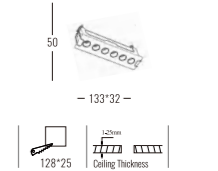

Beam Angle: B(1-30°)

Power Supply: P(1-On/Off 2-Phase Dim 3-DALI Dim 4-0-10V Dim)

Colour Finish: C(WB-White/Black)

White/Black

5086

Downlight Recessed. Ambience/UGR

LINIEseries

ArchitecturalINDOOR