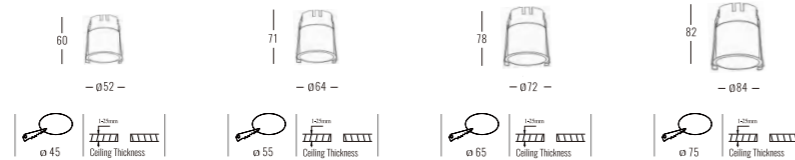

4051

Downlight Recessed. Ambience/UGR

AVIO RICHTseries

ArchitecturalINDOOR

Light Source	Power	Size	Source Lumens	System Lumens	CCT	Code
COB LED	5W	Ø52x60mm	581lm	427lm	● 2700K	405112.B.P.C
COB LED	5W	Ø52x60mm	620lm	455lm	● 3000K	405113.B.P.C
COB LED	5W	Ø52x60mm	659lm	484lm	○ 4000K	405114.B.P.C
COB LED	5W	Ø52x60mm	684lm	503lm	○ 5000K	405115.B.P.C
COB LED	7W	Ø64x71mm	813lm	569lm	● 2700K	405122.B.P.C
COB LED	7W	Ø64x71mm	868lm	607lm	● 3000K	405123.B.P.C
COB LED	7W	Ø64x71mm	923lm	645lm	○ 4000K	405124.B.P.C
COB LED	7W	Ø64x71mm	958lm	670lm	○ 5000K	405125.B.P.C
COB LED Zigbee Smart	0-7W	Ø64x71mm	0-958lm	0-670lm	● 2700K - ○ 6500K	405126.B.5.C
COB LED	9W	Ø72x78mm	1046lm	711lm	● 2700K	405132.B.P.C
COB LED	9W	Ø72x78mm	1116lm	759lm	● 3000K	405133.B.P.C
COB LED	9W	Ø72x78mm	1186lm	807lm	○ 4000K	405134.B.P.C
COB LED	9W	Ø72x78mm	1232lm	838lm	○ 5000K	405135.B.P.C
COB LED Zigbee Smart	0-9W	Ø72x78mm	0-1232lm	0-838lm	● 2700K - ○ 6500K	405136.B.5.C
COB LED	12W	Ø84x82mm	1394lm	1067lm	● 2700K	405142.B.P.C
COB LED	12W	Ø84x82mm	1488lm	1138lm	● 3000K	405143.B.P.C
COB LED	12W	Ø84x82mm	1582lm	1210lm	○ 4000K	405144.B.P.C
COB LED	12W	Ø84x82mm	1643lm	1257lm	○ 5000K	405145.B.P.C
COB LED Zigbee Smart	0-12W	Ø84x82mm	0-1643lm	0-1257lm	● 2700K - ○ 6500K	405146.B.5.C

Beam Angle: B 40511/40512(1-15° 2-24° 3-36°) 40513/40514(1-24° 2-36° 3-60°)

Power Supply: P(1-On/Off 2-Phase Dim 3-DALI Dim 4-0-10V Dim)

Colour Finish: C(WW-White/White BB-Black/Black)

4052

Downlight Recessed. Ambience/UGR

AVIO RICHTseries