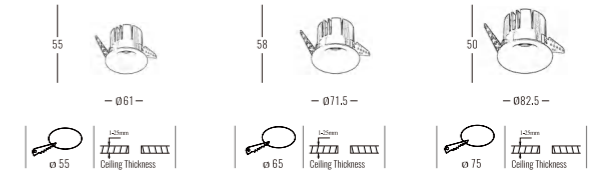

Light Source	Power	Size	Source Lumens	System Lumens	CCT	Code
COB LED	7W	ø61x55mm	813lm	546lm	● 2700K	483212.B.P.C
COB LED	7W	ø61x55mm	868lm	583lm	● 3000K	483213.B.P.C
COB LED	7W	ø61x55mm	923lm	619lm	○ 4000K	483214.B.P.C
COB LED	7W	ø61x55mm	958lm	643lm	○ 5000K	483215.B.P.C
COB LED	9W	ø71.5x58mm	1046lm	782lm	● 2700K	483222.B.P.C
COB LED	9W	ø71.5x58mm	1116lm	777lm	● 3000K	483223.B.P.C
COB LED	9W	ø71.5x58mm	1186lm	826lm	○ 4000K	483224.B.P.C
COB LED	9W	ø71.5x58mm	1232lm	828lm	○ 5000K	483225.B.P.C
COB LED	10W	ø82.5x50mm	1162lm	1890lm	● 2700K	483232.B.P.C
COB LED	10W	ø82.5x50mm	1240lm	1748lm	● 3000K	483233.B.P.C
COB LED	10W	ø82.5x50mm	1318lm	1858lm	○ 4000K	483234.B.P.C
COB LED	10W	ø82.5x50mm	1369lm	1929lm	○ 5000K	483235.B.P.C
COB LED Zigbee Smart	0-10W	ø82.5x50mm	0-1369lm	0-1929lm	● 2700K - ○ 6500K	483236.B.5.C

Beam Angle: B(1-24° 2-36° 3-55°)

Power Supply: P(1-On/Off 2-Phase Dim 3-DALI Dim 4-0-10V Dim)

Colour Finish: C(WW-White/White)