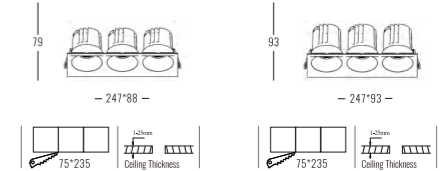

Architectural INDOOR