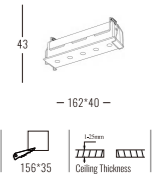

Beam Angle: B(1-30°)

Power Supply: P(1-On/Off 2-Phase Dim 3-DALI Dim 4-0-10V Dim)

Colour Finish: C(WB-White/Black)

5033

Downlight Recessed. Ambience/UGR

KOMPAKT series

Architectural INDOOR

Light Source	Power	Size	Source Lumens	System Lumens	CCT	Code
COB LED	10W	162x40x43mm	1003lm	749lm	● 2700K	503312.B.P.C
COB LED	10W	162x40x43mm	1070lm	806lm	● 3000K	503313.B.P.C
COB LED	10W	162x40x43mm	1137lm	857lm	● 4000K	503314.B.P.C
COB LED	10W	162x40x43mm	1181lm	882lm	● 5000K	503315.B.P.C