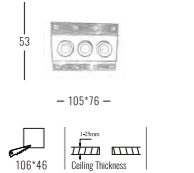

Architectural INDOOR

Light Source	Power	Size	Source Lumens	System Lumens	CCT	Code
COB LED	6W	105x76x53mm	602lm	393lm	● 2700K	508312.B.P.C
COB LED	6W	105x76x53mm	642lm	419lm	● 3000K	508313.B.P.C
COB LED	6W	105x76x53mm	682lm	445lm	○ 4000K	508314.B.P.C
COB LED	6W	105x76x53mm	709lm	462lm	○ 5000K	508315.B.P.C

Beam Angle: B(1-30°)

Power Supply: P(1-On/Off)

Colour Finish: C(WB-White/Black)