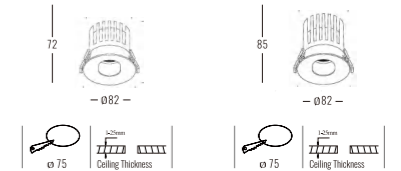

Architectural INDOOR

Light Source	Power	Size	Source Lumens	System Lumens	CCT	Code
COB LED	10W	ø72x82mm	1162lm	837lm	● 2700K	404312.B.P.C
COB LED	10W	ø72x82mm	1240lm	893lm	● 3000K	404313.B.P.C
COB LED	10W	ø72x82mm	1318lm	949lm	○ 4000K	404314.B.P.C
COB LED	10W	ø72x82mm	1369lm	986lm	○ 5000K	404315.B.P.C
COB LED Zigbee Smart	0-10W	ø82x72mm	0-1369lm	0-986lm	● 2700K - ○ 6500K	404316.B.5.C
COB LED	15W	ø82x85mm	1743lm	1171lm	● 2700K	404322.B.P.C
COB LED	15W	ø82x85mm	1860lm	1250lm	● 3000K	404323.B.P.C
COB LED	15W	ø82x85mm	1977lm	1329lm	○ 4000K	404324.B.P.C
COB LED	15W	ø82x85mm	2053lm	1380lm	○ 5000K	404325.B.P.C

Beam Angle: B(1-15° 2-24° 3-36° 4-50°)

Power Supply: P(1-On/Off 2-Phase Dim 3-DALI Dim 4-0-10V Dim)

Colour Finish: C(WW-White/White BB-Black/Black)