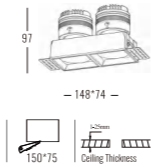

4021

Downlight Recessed. Ambience/UGR

CIELO series

Architectural INDOOR