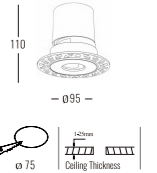

LICHTERseries

ArchitecturalINDOOR