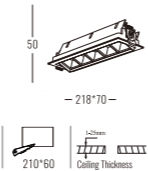

Beam Angle: B(1-50° 2-80°)

Power Supply: P(1-On/Off 2-Phase Dim 3-DALI Dim 4-0-10V Dim)

Colour Finish: C(WW-White/White BB-Black/Black)

4727

Downlight Recessed. Ambience/UGR

OPTIXseries

Architectural INDOOR