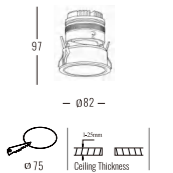

Beam Angle: B(1-24°2-36°3-50°)

Power Supply: P(1-On/Off 2-Phase Dim 3-DALI Dim 4-0-10V Dim)

Colour Finish: C(WW-White/White BB-Black/Black)

4013

Downlight Recessed. Ambience/UGR

CIELOseries

Light Source	Power	Size	Source Lumens	System Lumens	CCT	Code
COB LED	12W	ø82x97mm	1394lm	1092lm	● 2700K	401312.B.P.C
COB LED	12W	ø82x97mm	1488lm	1165lm	● 3000K	401313.B.P.C
COB LED	12W	ø82x97mm	1582lm	1239lm	● 4000K	401314.B.P.C
COB LED	12W	ø82x97mm	1643lm	1286lm	● 5000K	401315.B.P.C
COB LED Zigbee Smart	0-12W	ø82x97mm	0-1643lm	0-1286lm	● 2700K - ○ 6500K	401316.B.5.C