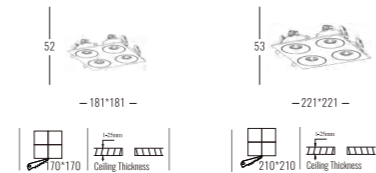

Beam Angle: B(1-24°2-36°3-50°)

Power Supply: P(1-On/Off 2-Phase Dim 3-DALI Dim 4-0-10V Dim)

Colour Finish: C(WW-White/White BB-Black/Black)

4824

Downlight Recessed. Ambience/UGR

VARIOseries

Architectural INDOOR