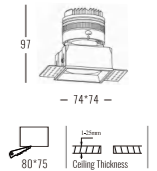

Architectural INDOOR

Light Source	Power	Size	Source Lumens	System Lumens	CCT	Code
COB LED	12W	74x74x97mm	1394lm	1067lm	● 2700K	402012.B.P.C
COB LED	12W	74x74x97mm	1488lm	1138lm	● 3000K	402013.B.P.C
COB LED	12W	74x74x97mm	1582lm	1210lm	○ 4000K	402014.B.P.C
COB LED	12W	74x74x97mm	1643lm	1257lm	○ 5000K	402015.B.P.C
COB LED Zigbee Smart	0-12W	74x74x97mm	0-1643lm	0-1257lm	●2700K-○6500K	402016.B.5.C

Beam Angle: B(1-14-32°BEAM ANGLE ADJUSTABLE)

Power Supply: P(1-On/Off 2-Phase Dim 3-DALI Dim 4-0-10V Dim)

Colour Finish: C(WW-White/White WB-White/Black)