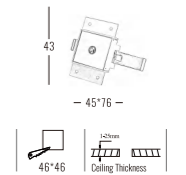

Beam Angle: B(1-30°)

Power Supply: P(1-On/Off 2-Phase Dim 3-DALI Dim 4-0-10V Dim)

Colour Finish: C(WB-White/Black)

White/Black

5035

Downlight Recessed. Ambience/UGR

KOMPAKT series

Architectural INDOOR