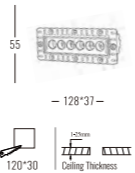

4733

Downlight Recessed. Ambience/UGR

PLATINseries

Trimless

ArchitecturalINDOOR

OSRAM 50,000hrs LED LM80 Ra >90 UGR <19 IP20 5 years Warranty AC220-240V 50/60Hz CE Die-cast Aluminum Heatsink 15° 24° 38°

Light Source	Power	Size	Source Lumens	System Lumens	CCT	Code
COB LED	10W	237x37x55mm	1499lm	1174lm	● 2700K	473312.B.P.C
COB LED	10W	237x37x55mm	1600lm	1253lm	● 3000K	473313.B.P.C
COB LED	10W	237x37x55mm	1701lm	1332lm	○ 4000K	473314.B.P.C
COB LED	10W	237x37x55mm	1766lm	1383lm	○ 5000K	473315.B.P.C

Beam Angle: B(1-15°2-24°3-38°)

Power Supply: P(1-On/Off 2-Phase Dim 3-DALI Dim 4-0-10V Dim 5-Zigbee Smart)

Colour Finish: C(WW-White/WhiteWB-White/Black)

4734

Downlight Recessed. Ambience/UGR

PLATINseries

Trimless

ArchitecturalINDOOR