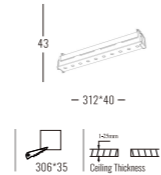

Beam Angle: B(1-30°)

Power Supply: P(1-On/Off 2-Phase Dim 3-DALI Dim 4-0-10V Dim)

Colour Finish: C(WB-White/Black)

5034

Downlight Recessed. Ambience/UGR

KOMPAKT series

Architectural INDOOR

Light Source	Power	Size	Source Lumens	System Lumens	CCT	Code
COB LED	20W	312x40x43mm	2000lm	1494lm	● 2700K	503412.B.P.C
COB LED	20W	312x40x43mm	2140lm	1612lm	● 3000K	503413.B.P.C
COB LED	20W	312x40x43mm	2275lm	1714lm	○ 4000K	503414.B.P.C
COB LED	20W	312x40x43mm	2363lm	1765lm	○ 5000K	503415.B.P.C
COB LED Zigbee Smart	0-20W	312x40x43mm	0-2363lm	0-1765lm	● 2700K - ○ 6500K	503416.B.5.C