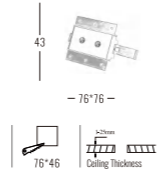

Beam Angle: B(1-30°)

Power Supply: P(1-On/Off)

Colour Finish: C(WB-White/Black)

White/Black

5036

Downlight Recessed. Ambience/UGR

KOMPAKT series

Architectural INDOOR