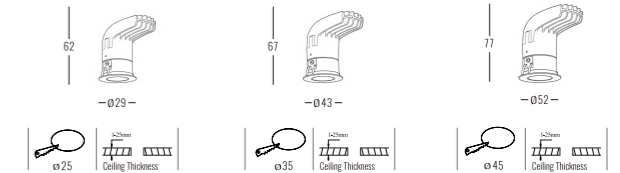

4023

Downlight Recessed. Ambience/UGR

CIELOseries

Architectural INDOOR

Light Source	Power	Size	Source Lumens	System Lumens	CCT	Code
COB LED	48W	148x148x97mm	5577lm	3819lm	● 2700K	402312.B.P.C
COB LED	48W	148x148x97mm	5952lm	4076lm	● 3000K	402313.B.P.C
COB LED	48W	148x148x97mm	6327lm	4332lm	○ 4000K	402314.B.P.C
COB LED	48W	148x148x97mm	6571lm	4499lm	○ 5000K	402315.B.P.C
COB LED Zigbee Smart	0-48W	148x148x97mm	0-6571lm	0-4499lm	● 2700K - ○ 6500K	402316.B.5.C

Beam Angle: B(1- 14-32° BEAM ANGLE ADJUSTABLE)

Power Supply: P(1-On/Off 2-Phase Dim 3-DALI Dim 4-0-10V Dim)

Colour Finish: C(WW-White/White WB-White/Black)

4060

Downlight Recessed. Ambience/UGR

MIKROseries

Architectural INDOOR

Light Source	Power	Size	Source Lumens	System Lumens	CCT	Code
COB LED	5W	∅29x62mm	581lm	421lm	● 2700K	406012.B.P.C
COB LED	5W	∅29x62mm	620lm	449lm	● 3000K	406013.B.P.C
COB LED	5W	∅29x62mm	659lm	477lm	○ 4000K	406014.B.P.C
COB LED	5W	∅29x62mm	684lm	495lm	○ 5000K	406015.B.P.C
COB LED	10W	∅43x67mm	1068lm	836lm	● 2700K	406022.B.P.C
COB LED	10W	∅43x67mm	1140lm	893lm	● 3000K	406023.B.P.C
COB LED	10W	∅43x67mm	1212lm	949lm	○ 4000K	406024.B.P.C
COB LED	10W	∅43x67mm	1259lm	985lm	○ 5000K	406025.B.P.C
COB LED	15W	∅52x77mm	1743lm	1274lm	● 2700K	406032.B.P.C
COB LED	15W	∅52x77mm	1860lm	1359lm	● 3000K	406033.B.P.C
COB LED	15W	∅52x77mm	1977lm	1445lm	○ 4000K	406034.B.P.C
COB LED	15W	∅52x77mm	2053lm	1501lm	○ 5000K	406035.B.P.C

Beam Angle: B(1-15°2-24°3-36°)

Power Supply: P(1-On/Off 2-Phase Dim 3-DALI Dim 4-0-10V Dim)

Colour Finish: C(WW-White/White WB--White/Black)