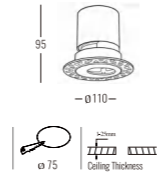

4026

Downlight Recessed. Ambience/UGR

LICHTERseries

ArchitecturalINDOOR