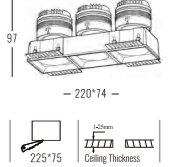

4022

Downlight Recessed. Ambience/UGR

CIELO series

Light Source	Power	Size	Source Lumens	System Lumens	CCT	Code
COB LED	24W	148x74x97mm	2789lm	1955lm	● 2700K	402112.B.P.C
COB LED	24W	148x74x97mm	2976lm	2087lm	● 3000K	402113.B.P.C
COB LED	24W	148x74x97mm	3163lm	2218lm	○ 4000K	402114.B.P.C
COB LED	24W	148x74x97mm	3286lm	2304lm	○ 5000K	402115.B.P.C
COB LED Zigbee Smart	0-24W	148x74x97mm	0-3286lm	0-2304lm	● 2700K - ○ 6500K	402116.B.5.C

Beam Angle: B(1- 14-32° BEAM ANGLE ADJUSTABLE)

Power Supply: P(1-On/Off 2-Phase Dim 3-DALI Dim 4-0-10V Dim)

Colour Finish: C(WW-White/White WB-White/Black)

Light Source	Power	Size	Source Lumens	System Lumens	CCT	Code
COB LED	36W	220x74x97mm	4183lm	2777lm	● 2700K	402212.B.P.C
COB LED	36W	220x74x97mm	4464lm	2964lm	● 3000K	402213.B.P.C
COB LED	36W	220x74x97mm	4745lm	3151lm	○ 4000K	402214.B.P.C
COB LED	36W	220x74x97mm	4928lm	3272lm	○ 5000K	402215.B.P.C
COB LED Zigbee Smart	0-36W	220x74x97mm	0-4928lm	0-3272lm	● 2700K - ○ 6500K	402216.B.5.C

Beam Angle: B(1- 14-32° BEAM ANGLE ADJUSTABLE)

Power Supply: P(1-On/Off 2-Phase Dim 3-DALI Dim 4-0-10V Dim)

Colour Finish: C(WW-White/White WB-White/Black)