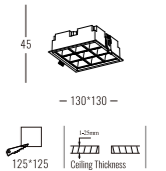

Light Source	Power	Size	Source Lumens	System Lumens	CCT	Code
COB LED	35W	130x130x45mm	4591lm	3412lm	● 2700K	472412.B.P.C
COB LED	35W	130x130x45mm	4900lm	3641lm	● 3000K	472413.B.P.C
COB LED	35W	130x130x45mm	5209lm	3871lm	○ 4000K	472414.B.P.C
COB LED	35W	130x130x45mm	5410lm	4020lm	○ 5000K	472415.B.P.C