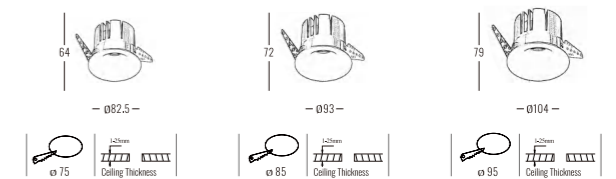

Beam Angle: B(1-24° 2-36° 3-55°)

Power Supply: P(1-On/Off 2-Phase Dim 3-DALI Dim 4-0-10V Dim)

Colour Finish: C(WW-White/White)

White / White

4832

Downlight Recessed. Ambience/UGR

GLANZseries

OSRAM 50,000hrs LED LM80 Fixed Ra >90 UGR <19 IP20 5 years Warranty AC220-240V 50/60Hz CE Die-cast Aluminum Heatsink 24° 36° 55°