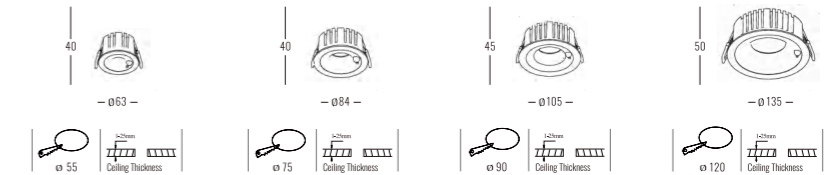

Beam Angle: B(1-15°2-24°3-38°)

Power Supply: P(1-On/Off 2-Phase Dim 3-DALI Dim 4-0-10V Dim 5-Zigbee Smart)

Colour Finish: C(WW-White/WhiteWB-White/Black)

4440

Downlight Recessed. Ambience/UGR

SENSIO series