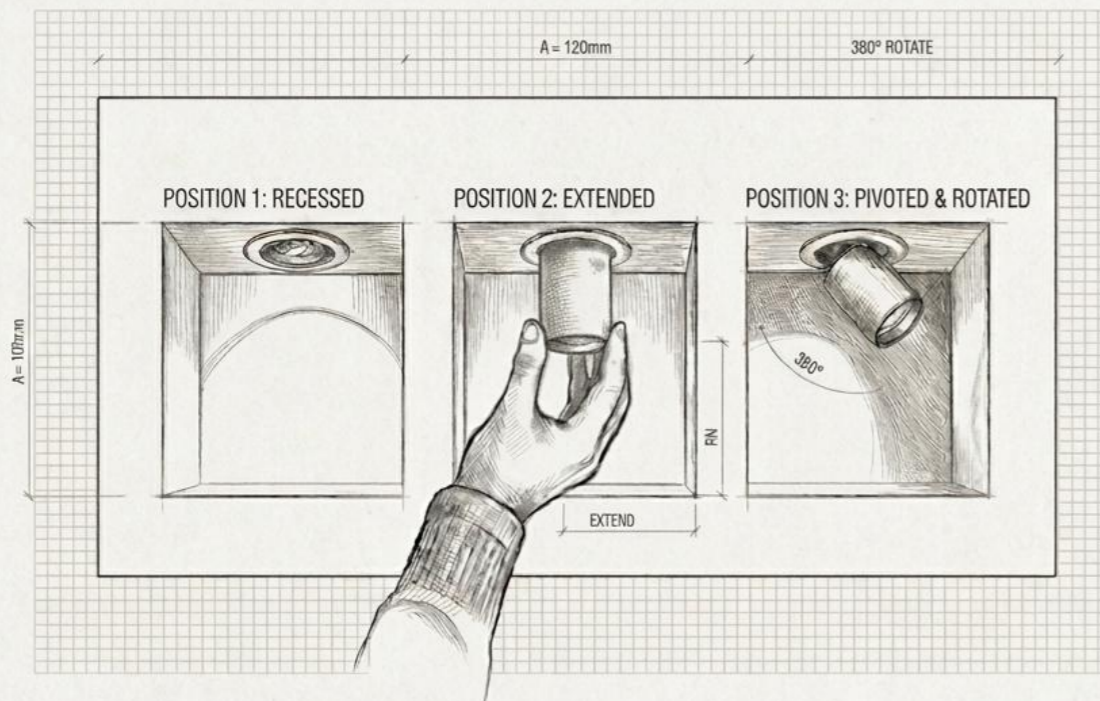

Beam Angle: B(1-24° 2-36° 3-55°)

Power Supply: P(1-On/Off 2-Phase Dim 3-DALI Dim 4-0-10V Dim)

Colour Finish: C(WW-White/White)

White / White

5020

Downlight Recessed. Ambience/UGR

INTEGRA series

ADAPTA-LIGHT SERIES: THE 3-STEP INTEGRATED LUMINAIRE