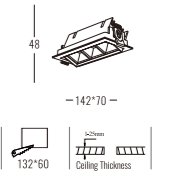

Beam Angle: B(1-50° 2-80°)

Power Supply: P(1-On/Off 2-Phase Dim 3-DALI Dim 4-0-10V Dim)

Colour Finish: C(WW-White/White BB-Black/Black)

4726

Downlight Recessed. Ambience/UGR

OPTIXseries

Architectural INDOOR