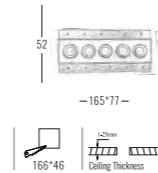

5084

Downlight Recessed. Ambience/UGR

KLEINseries

Trimless

Architectural INDOOR

Light Source	Power	Size	Source Lumens	System Lumens	CCT	Code
COB LED	10W	165x77x52mm	1003lm	785lm	● 2700K	508412.B.P.C
COB LED	10W	165x77x52mm	1070lm	838lm	● 3000K	508413.B.P.C
COB LED	10W	165x77x52mm	1137lm	891lm	○ 4000K	508414.B.P.C
COB LED	10W	165x77x52mm	1181lm	925lm	○ 5000K	508415.B.P.C

Beam Angle: B(1-30°)

Power Supply: P(1-On/Off)

Colour Finish: C(WB-White/Black)

4730

Downlight Recessed. Ambience/UGR

PLATINseries