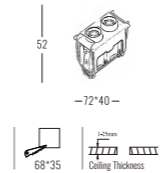

Beam Angle: B(1-30°)

Power Supply: P(1-On/Off)

Colour Finish: C(WB-White/Black)

5078

Downlight Recessed. Ambience/UGR

KLEINseries

Architectural INDOOR

OSRAM 50,000hrs		LED LM80		Ra >90	UGR <19	IP20		AC220-240V 50/60Hz		Die-cast Aluminum Heatsink	
---------------------------	--	-------------	--	-----------	------------	------	--	-----------------------	--	-------------------------------	--