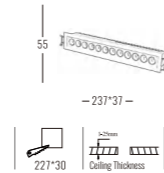

4731

Downlight Recessed. Ambience/UGR

PLATINseries

Architectural INDOOR

Light Source	Power	Size	Source Lumens	System Lumens	CCT	Code
COB LED	20W	237x37x55mm	2624lm	1849lm	● 2700K	473112.B.P.C
COB LED	20W	237x37x55mm	2800lm	1973lm	● 3000K	473113.B.P.C
COB LED	20W	237x37x55mm	2976lm	2097lm	○ 4000K	473114.B.P.C
COB LED	20W	237x37x55mm	3091lm	2178lm	○ 5000K	473115.B.P.C

Beam Angle: B(1-15° 2-24° 3-38°)

Power Supply: P(1-On/Off 2-Phase Dim 3-DALI Dim 4-0-10V Dim 5-Zigbee Smart)

Colour Finish: C(WW-White/WhiteWB-White/Black)