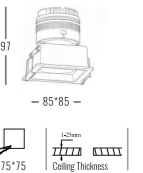

Architectural INDOOR