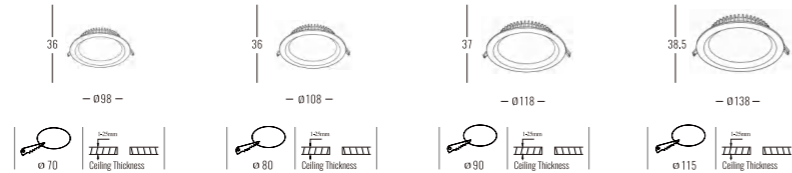

Beam Angle: B(1-120°)

Power Supply: P(1-On/Off 2-Phase Dim 3-DALI Dim 4-0-10V Dim)

Colour Finish: C(WW-White/White)

4845

Downlight Recessed. Ambience/UGR

GLOBUSseries

Architectural INDOOR

Light Source	Power	Size	Source Lumens	System Lumens	CCT	Code
SMD LED	3W	Ø98x36mm	379lm	261lm	● 2700K	484512.B.P.C
SMD LED	3W	Ø98x36mm	405lm	279lm	● 3000K	484513.B.P.C
SMD LED	3W	Ø98x36mm	431lm	297lm	○ 4000K	484514.B.P.C
SMD LED	3W	Ø98x36mm	447lm	308lm	○ 5000K	484515.B.P.C
<hr/>						
SMD LED	5W	Ø108x36mm	632lm	411lm	● 2700K	484522.B.P.C
SMD LED	5W	Ø108x36mm	675lm	438lm	● 3000K	484523.B.P.C
SMD LED	5W	Ø108x36mm	718lm	466lm	○ 4000K	484524.B.P.C
SMD LED	5W	Ø108x36mm	745lm	484lm	○ 5000K	484525.B.P.C
<hr/>						
SMD LED	7W	Ø118x37mm	885lm	597lm	● 2700K	484532.B.P.C
SMD LED	7W	Ø118x37mm	945lm	638lm	● 3000K	484533.B.P.C
SMD LED	7W	Ø118x37mm	1005lm	678lm	○ 4000K	484534.B.P.C
SMD LED	7W	Ø118x37mm	1043lm	704lm	○ 5000K	484535.B.P.C
<hr/>						
SMD LED	9W	Ø138x38.5mm	1138lm	747lm	● 2700K	484542.B.P.C
SMD LED	9W	Ø138x38.5mm	1215lm	797lm	● 3000K	484543.B.P.C
SMD LED	9W	Ø138x38.5mm	1292lm	847lm	○ 4000K	484544.B.P.C
SMD LED	9W	Ø138x38.5mm	1341lm	880lm	○ 5000K	484545.B.P.C
SMD LED Zigbee Smart	0-9W	Ø138x38.5mm	0-1341lm	0-880lm	● 2700K - ○ 6500K	484546.B.5.C