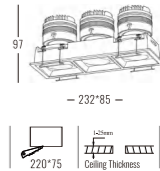

Architectural INDOOR

Light Source	Power	Size	Source Lumens	System Lumens	CCT	Code
COB LED	36W	232x85x97mm	4183lm	2878lm	● 2700K	401812.B.P.C
COB LED	36W	232x85x97mm	4464lm	3071lm	● 3000K	401813.B.P.C
COB LED	36W	232x85x97mm	4745lm	3265lm	○ 4000K	401814.B.P.C
COB LED	36W	232x85x97mm	4928lm	3391lm	○ 5000K	401815.B.P.C
COB LED Zigbee Smart	0-36W	232x85x97mm	0-4928lm	0-3391lm	● 2700K - ○ 6500K	401816.B.5.C

Beam Angle: B(1-14°2-32°)

Power Supply: P(1-On/Off 2-Phase Dim 3-DALI Dim 4-0-10V Dim)

Colour Finish: C(WW-White/White WB-White/Black)