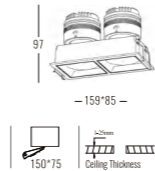

4017

Downlight Recessed. Ambience/UGR

CIELOseries

Architectural INDOOR

Light Source	Power	Size	Source Lumens	System Lumens	CCT	Code
COB LED	24W	159x85x97mm	2789lm	2001lm	● 2700K	401712.B.P.C
COB LED	24W	159x85x97mm	2976lm	2136lm	● 3000K	401713.B.P.C
COB LED	24W	159x85x97mm	3163lm	2271lm	○ 4000K	401714.B.P.C
COB LED	24W	159x85x97mm	3286lm	2358lm	○ 5000K	401715.B.P.C
COB LED Zigbee Smart	0-24W	159x85x97mm	0-3286lm	0-2358lm	● 2700K - ○ 6500K	401716.B.5.C

Beam Angle: B(1-14°2-32°)

Power Supply: P(1-On/Off 2-Phase Dim 3-DALI Dim 4-0-10V Dim)

Colour Finish: C(WW-White/White WB--White/Black BB-Black/Black WS-White/Silver WMS-White/Mat Silver)