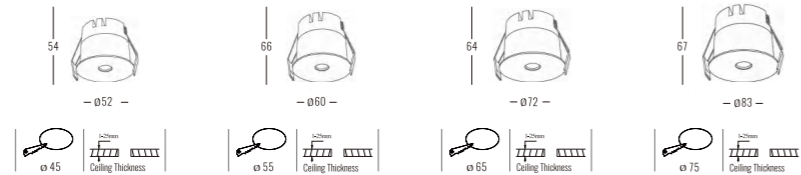

4053

Downlight Recessed. Ambience/UGR

AVIO RICHTseries

ArchitecturalINDOOR

Light Source	Power	Size	Source Lumens	System Lumens	CCT	Code
COB LED	5W	Ø52x54mm	581lm	402lm	● 2700K	405312.B.P.C
COB LED	5W	Ø52x54mm	620lm	429lm	● 3000K	405313.B.P.C
COB LED	5W	Ø52x54mm	659lm	456lm	○ 4000K	405314.B.P.C
COB LED	5W	Ø52x54mm	684lm	473lm	○ 5000K	405315.B.P.C
COB LED	7W	Ø60x66mm	813lm	535lm	● 2700K	405322.B.P.C
COB LED	7W	Ø60x66mm	868lm	571lm	● 3000K	405323.B.P.C
COB LED	7W	Ø60x66mm	923lm	607lm	○ 4000K	405324.B.P.C
COB LED	7W	Ø60x66mm	958lm	631lm	○ 5000K	405325.B.P.C
COB LED Zigbee Smart	0-7W	Ø60x66mm	0-958lm	0-631lm	● 2700K - ○ 6500K	405326.B.5.C
COB LED	9W	Ø72x64mm	1046lm	669lm	● 2700K	405332.B.P.C
COB LED	9W	Ø72x64mm	1116lm	714lm	● 3000K	405333.B.P.C
COB LED	9W	Ø72x64mm	1186lm	759lm	○ 4000K	405334.B.P.C
COB LED	9W	Ø72x64mm	1232lm	789lm	○ 5000K	405335.B.P.C
COB LED Zigbee Smart	0-9W	Ø72x64mm	0-1232lm	0-789lm	● 2700K - ○ 6500K	405336.B.5.C
COB LED	12W	Ø83x67mm	1394lm	937lm	● 2700K	405342.B.P.C
COB LED	12W	Ø83x67mm	1488lm	1000lm	● 3000K	405343.B.P.C
COB LED	12W	Ø83x67mm	1582lm	1063lm	○ 4000K	405344.B.P.C
COB LED	12W	Ø83x67mm	1643lm	1104lm	○ 5000K	405345.B.P.C
COB LED Zigbee Smart	0-12W	Ø83x67mm	0-1643lm	0-1104lm	● 2700K - ○ 6500K	405346.B.5.C

Beam Angle: B 40531/40532(1-15° 2-24° 3-36°) 40533/40534(1-24° 2-36° 3-60°)

Power Supply: P(1-On/Off 2-Phase Dim 3-DALI Dim 4-0-10V Dim 5-Zigbee Smart)

Colour Finish: C(WW-White/White BB-Black/Black)

Für allgemeine Anfragen, technischen Support oder Informationen zur Treiberkompatibilität – www.pochelicht.de.
For general enquiries, technical support, or driver compatibility details – www.pochelicht.de.

4054

Downlight Recessed. Ambience/UGR

AVIO RICHTseries