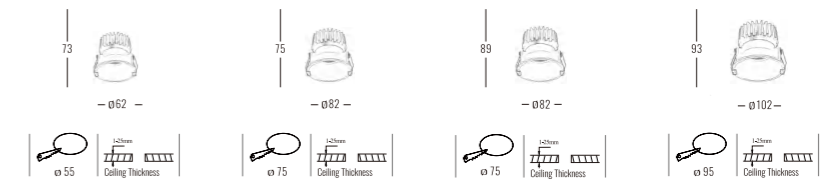

Beam Angle: B(1-10° 2-15° 3-24° 4-36° 5-55°)

Power Supply: P(1-On/Off 2-Phase Dim 3-DALI Dim 4-0-10V Dim)

Colour Finish: C(WB-White/Black BB-Black/Black)

4050

Downlight Recessed. Ambience/UGR

FLECK series

Architectural INDOOR