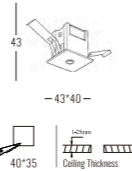

Beam Angle: B(1-15°2-24°3-36°4-50°)

Power Supply: P(1-On/Off)

Colour Finish: C(WW-White/White)

5030

Downlight Recessed. Ambience/UGR

KOMPAKT series

Architectural INDOOR

Light Source	Power	Size	Source Lumens	System Lumens	CCT	Code
COB LED	2W	43x40x43mm	201lm	125lm	● 2700K	503012.B.P.C
COB LED	2W	43x40x43mm	214lm	134lm	● 3000K	503013.B.P.C
COB LED	2W	43x40x43mm	227lm	143lm	○ 4000K	503014.B.P.C
COB LED	2W	43x40x43mm	236lm	147lm	○ 5000K	503015.B.P.C