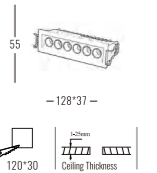

Light Source	Power	Size	Source Lumens	System Lumens	CCT	Code
COB LED	10W	128x37x55mm	1312lm	1027m	● 2700K	473012.B.P.C
COB LED	10W	128x37x55mm	1400lm	1096lm	● 3000K	473013.B.P.C
COB LED	10W	128x37x55mm	1488lm	1165lm	○ 4000K	473014.B.P.C
COB LED	10W	128x37x55mm	1546lm	1210lm	○ 5000K	473015.B.P.C