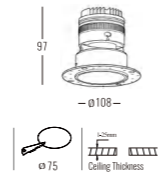

4015

Downlight Recessed. Ambience/UGR

CIELOseries

Architectural INDOOR