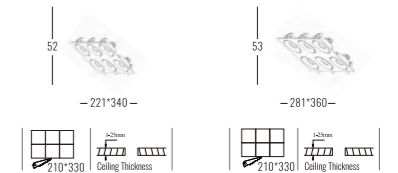

Beam Angle: B(1-24°2-36°3-50°)

Power Supply: P(1-On/Off 2-Phase Dim 3-DALI Dim 4-0-10V Dim)

Colour Finish: C(WW-White/White BB-Black/Black)

4825

Downlight Recessed. Ambience/UGR

VARIOseries

Architectural INDOOR