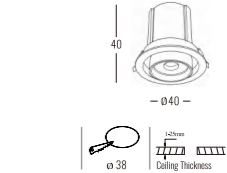

Beam Angle: B(1-30°)

Power Supply: P(1-On/Off 2-Phase Dim 3-DALI Dim 4-0-10V Dim)

Colour Finish: C(WB-White/Black)

White/Black

5076

Downlight Recessed. Ambience/UGR

KLEINseries

Light Source	Power	Size	Source Lumens	System Lumens	CCT	Code
COB LED	2W	ø40x40mm	201lm	131lm	● 2700K	507612.B.P.C
COB LED	2W	ø40x40mm	214lm	140lm	● 3000K	507613.B.P.C
COB LED	2W	ø40x40mm	227lm	148lm	● 4000K	507614.B.P.C
COB LED	2W	ø40x40mm	236lm	154lm	● 5000K	507615.B.P.C