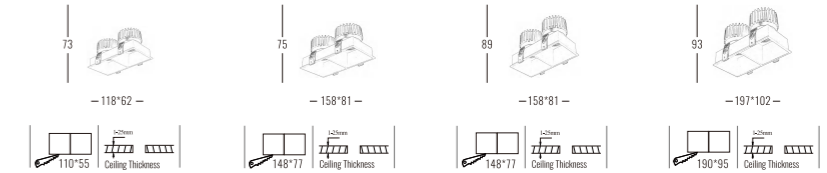

Architectural INDOOR

Light Source	Power	Size	Source Lumens	System Lumens	CCT	Code
COB LED	10W	118x62x73mm	1087lm	851lm	● 2700K	405212.B.P.C
COB LED	10W	118x62x73mm	1160lm	908lm	● 3000K	405213.B.P.C
COB LED	10W	118x62x73mm	1233lm	966lm	○ 4000K	405214.B.P.C
COB LED	10W	118x62x73mm	1281lm	1003lm	○ 5000K	405215.B.P.C
COB LED	18W	158x81x75mm	2091lm	1638lm	● 2700K	405222.B.P.C
COB LED	18W	158x81x75mm	2232lm	1748lm	● 3000K	405223.B.P.C
COB LED	18W	158x81x75mm	2373lm	1858lm	○ 4000K	405224.B.P.C
COB LED	18W	158x81x75mm	2464lm	1929lm	○ 5000K	405225.B.P.C
COB LED Zigbee Smart	0-18W	158x81x75mm	0-2464lm	0-1929lm	● 2700K - ○ 6500K	405226.B.5.C
COB LED	30W	158x81x89mm	3205lm	2342lm	● 2700K	405232.B.P.C
COB LED	30W	158x81x89mm	3420lm	2499lm	● 3000K	405233.B.P.C
COB LED	30W	158x81x89mm	3635lm	2657lm	○ 4000K	405234.B.P.C
COB LED	30W	158x81x89mm	3776lm	2759lm	○ 5000K	405235.B.P.C
COB LED	36W	197x102x93mm	4217lm	3118lm	● 2700K	405242.B.P.C
COB LED	36W	197x102x93mm	4500lm	3328lm	● 3000K	405243.B.P.C
COB LED	36W	197x102x93mm	4784lm	3537lm	○ 4000K	405244.B.P.C
COB LED	36W	197x102x93mm	4968lm	3674lm	○ 5000K	405245.B.P.C
COB LED Zigbee Smart	0-36W	197x102x93mm	0-4968lm	0-3674lm	● 2700K - ○ 6500K	405246.B.5.C