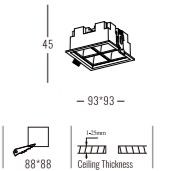

Beam Angle: B(1-50° 2-80°)

Power Supply: P(1-On/Off 2-Phase Dim 3-DALI Dim 4-0-10V Dim)

Colour Finish: C(WW-White/White BB-Black/Black)

4722

Downlight Recessed. Ambience/UGR

OPTIXseries

Architectural INDOOR