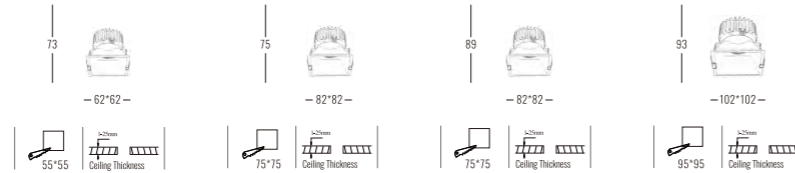

4051

Downlight Recessed. Ambience/UGR

FLECKseries

Architectural INDOOR

Light Source	Power	Size	Source Lumens	System Lumens	CCT	Code
COB LED	5W	62x62x73mm	581lm	437lm	● 2700K	405112.B.P.C
COB LED	5W	62x62x73mm	620lm	466lm	● 3000K	405113.B.P.C
COB LED	5W	62x62x73mm	659lm	495lm	○ 4000K	405114.B.P.C
COB LED	5W	62x62x73mm	684lm	515lm	○ 5000K	405115.B.P.C
COB LED	10W	82x82x75mm	1068lm	836lm	● 2700K	405122.B.P.C
COB LED	10W	82x82x75mm	1140lm	893lm	● 3000K	405123.B.P.C
COB LED	10W	82x82x75mm	1212lm	949lm	○ 4000K	405124.B.P.C
COB LED	10W	82x82x75mm	1259lm	985lm	○ 5000K	405125.B.P.C
COB LED Zigbee Smart	0-10W	82x82x75mm	0-1259lm	0-985lm	● 2700K - ○ 6500K	405126.B.5.C
COB LED	15W	82x82x89mm	1630lm	1191lm	● 2700K	405132.B.P.C
COB LED	15W	82x82x89mm	1740lm	1272lm	● 3000K	405133.B.P.C
COB LED	15W	82x82x89mm	1850lm	1352lm	○ 4000K	405134.B.P.C
COB LED	15W	82x82x89mm	1921lm	1404lm	○ 5000K	405135.B.P.C
COB LED	18W	102x102x93mm	2108lm	1651lm	● 2700K	405142.B.P.C
COB LED	18W	102x102x93mm	2250lm	1762lm	● 3000K	405143.B.P.C
COB LED	18W	102x102x93mm	2392lm	1873lm	○ 4000K	405144.B.P.C
COB LED	18W	102x102x93mm	2484lm	1945lm	○ 5000K	405145.B.P.C
COB LED Zigbee Smart	0-18W	102x102x93mm	0-2484lm	0-1945lm	● 2700K - ○ 6500K	405146.B.5.C

Beam Angle: B(1-15° 2-24° 3-36° 4-50°)

Power Supply: P(1-On/Off 2-Phase Dim 3-DALI Dim 4-0-10V Dim)

Colour Finish: C(WW-White/White WB-White/Black BB-Black/Black)

4052

Downlight Recessed. Ambience/UGR

FLECKseries