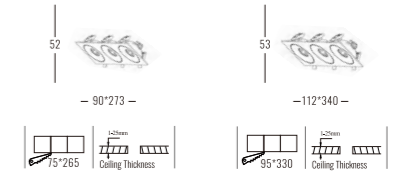

Beam Angle: B(1-24°2-36°3-50°)

Power Supply: P(1-On/Off 2-Phase Dim 3-DALI Dim 4-0-10V Dim)

Colour Finish: C(WW-White/White BB-Black/Black)

4823

Downlight Recessed. Ambience/UGR

VARIOseries

Architectural INDOOR