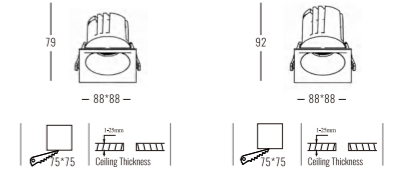

Beam Angle: B(0-Fixed Degree)

Power Supply: P(1-On/Off 2-Phase Dim 3-DALI Dim 4-0-10V Dim)

Colour Finish: C(WW-White/White BW-Black/White BB-Black/Black)

4047

Downlight Recessed. Ambience/UGR

FLARE series

Light Source	Power	Size	Source Lumens	System Lumens	CCT	Code
COB LED	10W	88x88x79mm	1162lm	910lm	● 2700K	404712.B.P.C
COB LED	10W	88x88x79mm	1240lm	971lm	● 3000K	404713.B.P.C
COB LED	10W	88x88x79mm	1318lm	1032lm	○ 4000K	404714.B.P.C
COB LED	10W	88x88x79mm	1369lm	1072lm	○ 5000K	404715.B.P.C
COB LED Zigbee Smart	0-10W	88x88x79mm	0-1369lm	0-1072lm	● 2700K - ○ 6500K	404716.B.5.C
COB LED	15W	88x88x92mm	1743lm	1274lm	● 2700K	404722.B.P.C
COB LED	15W	88x88x92mm	1860lm	1359lm	● 3000K	404723.B.P.C
COB LED	15W	88x88x92mm	1977lm	1445lm	○ 4000K	404724.B.P.C
COB LED	15W	88x88x92mm	2053lm	1501lm	○ 5000K	404725.B.P.C