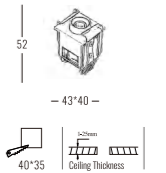

5077

Downlight Recessed. Ambience/UGR

KLEINseries

OSRAM 50,000hrs	LED LM80	Alu.	Ra >90	UGR <19	IP20	5 Years Warranty	AC220-240V 50/60Hz	CE	Die-cast Aluminum Heatsink	30°

Light Source	Power	Size	Source Lumens	System Lumens	CCT	Code
COB LED	2W	43x40x52mm	201lm	131lm	● 2700K	507712.B.P.C
COB LED	2W	43x40x52mm	214lm	140lm	● 3000K	507713.B.P.C
COB LED	2W	43x40x52mm	227lm	148lm	● 4000K	507714.B.P.C
COB LED	2W	43x40x52mm	236lm	154lm	● 5000K	507715.B.P.C

Beam Angle: B(1-30°)

Power Supply: P(1-On/Off)

Colour Finish: C(WB-White/Black)