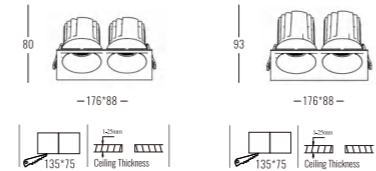

4048

Downlight Recessed. Ambience/UGR

FLAREseries

Architectural INDOOR