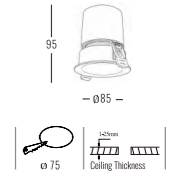

Architectural INDOOR

Light Source	Power	Size	Source Lumens	System Lumens	CCT	Code
COB LED	12W	ø82x95mm	1394lm	1092lm	● 2700K	402112.B.P.C
COB LED	12W	ø82x95mm	1488lm	1165lm	● 3000K	402113.B.P.C
COB LED	12W	ø82x95mm	1582lm	1239lm	○ 4000K	402114.B.P.C
COB LED	12W	ø82x95mm	1643lm	1286lm	○ 5000K	402115.B.P.C
COB LED Zigbee Smart	0-12W	ø82x95mm	0-1643lm	0-1286lm	● 2700K - ○ 6500K	402116.B.5.C

Beam Angle: B(1-15° 2-24° 3-36° 4-60°)

Power Supply: P(1-On/Off 2-Phase Dim 3-DALI Dim 4-0-10V Dim)

Colour Finish: C(WW-White/White WB-White/Black WS-White/Silver WG-Black/Golden)