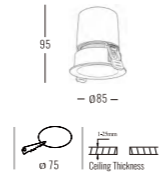

4020

Downlight Recessed. Ambience/UGR

LICHTERseries

Architectural INDOOR

Light Source	Power	Size	Source Lumens	System Lumens	CCT	Code
COB LED	12W	ø85x95mm	1394lm	1067lm	● 2700K	402012.B.P.C
COB LED	12W	ø85x95mm	1488lm	1138lm	● 3000K	402013.B.P.C
COB LED	12W	ø85x95mm	1582lm	1210lm	○ 4000K	402014.B.P.C
COB LED	12W	ø85x95mm	1643lm	1257lm	○ 5000K	402015.B.P.C
COB LED Zigbee Smart	0-12W	ø85x95mm	0-1643lm	0-1257lm	● 2700K - ○ 6500K	402016.B.5.C

Beam Angle: B(1-15° 2-24° 3-36° 4-50°)

Power Supply: P(1-On/Off 2-Phase Dim 3-DALI Dim 4-0-10V Dim)

Colour Finish: C(WW-White/White BB-Black/Black)