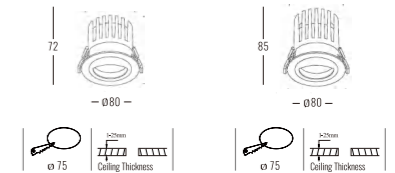

Architectural INDOOR

OSRAM 50,000hrs | LED LM80 | $R_a > 90$ | UGR < 19 | IP20 | 5 years Warranty | AC220-240V 50/60Hz | CE | Die-cast Aluminum Heatsink | Fixed Beam Angle						
Light Source	Power	Size	Source Lumens	System Lumens	CCT	Code
COB LED	10W	ø80x72mm	1162lm	784lm	● 2700K	404612.B.P.C
COB LED	10W	ø80x72mm	1240lm	837lm	● 3000K	404613.B.P.C
COB LED	10W	ø80x72mm	1318lm	890lm	○ 4000K	404614.B.P.C
COB LED	10W	ø80x72mm	1369lm	924lm	○ 5000K	404615.B.P.C
COB LED Zigbee Smart	0-10W	ø82x72mm	0-1369lm	0-924lm	● 2700K - ○ 6500K	404616.B.5.C
COB LED	15W	ø80x85mm	1743lm	1098lm	● 2700K	404622.B.P.C
COB LED	15W	ø80x85mm	1860lm	1172lm	● 3000K	404623.B.P.C
COB LED	15W	ø80x85mm	1977lm	1246lm	○ 4000K	404624.B.P.C
COB LED	15W	ø80x85mm	2053lm	1294lm	○ 5000K	404625.B.P.C

Beam Angle: B(0-Fixed Degree)

Power Supply: P(1-On/Off 2-Phase Dim 3-DALI Dim 4-0-10V Dim)

Colour Finish: C(WW-White/White BW-Black/White BB-Black/Black)