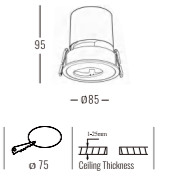

ArchitecturalINDOOR

Ra >90 UGR <19 IP20 AC220-240V 50/60Hz Die-cast Aluminum Heatsink

Light Source	Power	Size	Source Lumens	System Lumens	CCT	Code
COB LED	12W	ø85x95mm	1394lm	954lm	● 2700K	402312.B.P.C
COB LED	12W	ø85x95mm	1488lm	1018lm	● 3000K	402313.B.P.C
COB LED	12W	ø85x95mm	1582lm	1082lm	○ 4000K	402314.B.P.C
COB LED	12W	ø85x95mm	1643lm	1124lm	○ 5000K	402315.B.P.C
COB LED Zigbee Smart	0-12W	ø85x95mm	0-1643lm	0-1124lm	● 2700K - ○ 6500K	402316.B.5.C

Beam Angle: B(1-15° 2-24° 3-36° 4-50°)

Power Supply: P(1-On/Off 2-Phase Dim 3-DALI Dim 4-0-10V Dim)

Colour Finish: C(WW-White/White BB-Black/Black BW-Black/White)