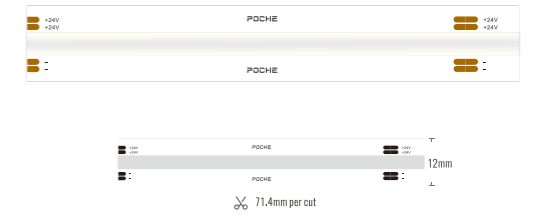

Architectural INDOOR

6067

Strip Light LED. Ambience/Dotless

DOTLESS series

Light Source	Power	Lumens Efficiency	System Lumens	CCT	Code
COB LED	19W/M	108Lm/W	2047lm		
COB LED	19W/M	|	|	● RGB	60671A.L.P.I
COB LED	19W/M	127Lm/W	2412lm		

Length: L(1-5m/roll) 2-10m/roll

Power Supply: P(1-On/Off 2-DMX)

IP Rating: I(1-IP20) 2-IP54 3-IP65/67 4-IP68

Protection Rating:

Tunable RGB Color

Accessories:

- CODE: CRBLA00615:
- CODE: CRBLA00616:
- CODE: CRBLA00617: