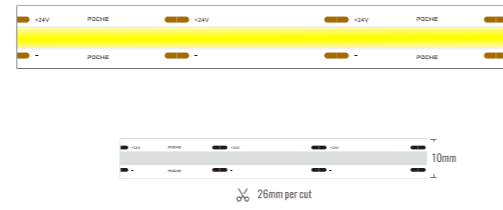

Architectural INDOOR

6066

Strip Light LED. Ambience/Dotless

DOTLESS series

Light Source	Power	Lumens Efficiency	System Lumens	CCT	Code
COB LED	14W/M	94Lm/W	1312lm	● 2700K	606612.L.P.I
COB LED	14W/M	|	|	|	606613.L.P.I
COB LED	14W/M	|	|	|	606614.L.P.I
COB LED	14W/M	110Lm/W	1546lm	○ 6000K	606616.L.P.I

Length: L(1-5m/roll) 2-10m/roll

Power Supply: P(1-On/Off 2-Phase Dim 3-DALI Dim 4-0-10V Dim 5-Zigbee Smart)

IP Rating: I(1-IP20)

Protection Rating:

Tunable Color Temperature
CCT Three Wires

Accessories:

- CODE: CKPLD00621:
- CODE: CKPLD00622:
- CODE: CKPLD00623:
- CODE: CKPLD00624: