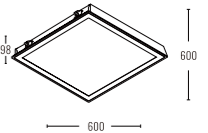

8536

Linear Surface. Ambience/UGR

CLEAN ROOMseries

OSRAM 50,000hrs SMD LED LM80 Fixed Ra >90 UGR <19 IP20 5 years Warranty AC100-240V 50/60Hz CE PMM +Aluminum 120°

| Light Source | Power | Size | Source Lumens | System Lumens | CCT | Code |
|--------------|-------|--------------|---------------|---------------|---------|--------------|
| SMD LED | 40W | 600x600x98mm | 4498lm | 2923lm | ● 2700K | 853612.B.P.C |
| SMD LED | 40W | 600x600x98mm | 4800lm | 3264lm | ● 3000K | 853613.B.P.C |
| SMD LED | 40W | 600x600x98mm | 5102lm | 3623lm | ● 4000K | 853614.B.P.C |
| SMD LED | 40W | 600x600x98mm | 5299lm | 3762lm | ● 5000K | 853615.B.P.C |
| SMD LED | 60W | 600x600x98mm | 6746lm | 4385lm | ● 2700K | 853612.B.P.C |
| SMD LED | 60W | 600x600x98mm | 7200lm | 4896lm | ● 3000K | 853613.B.P.C |
| SMD LED | 60W | 600x600x98mm | 7654lm | 5434lm | ● 4000K | 853614.B.P.C |
| SMD LED | 60W | 600x600x98mm | 7949lm | 5644lm | ● 5000K | 853615.B.P.C |

Beam Angle: B(1-120°)

Power Supply: P(1-On/Off 2-DALI Dim 3-0-10V Dim 4-Zigbee Smart)

Colour Finish: C(1-Silver)

Silver