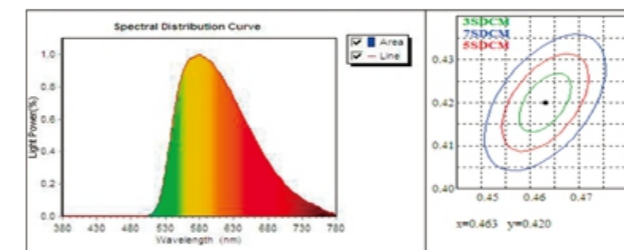

8536

Linear Surface. Ambience/UGR

CLEAN ROOMseries

OSRAM 50,000hrs SMD LED LM80 Fixed Ra >90 UGR <19 IP20 5 years Warranty AC100-240V 50/60Hz CE PMM +Aluminum 120°

| Light Source | Power | Size | Source Lumens | System Lumens | CCT | Code |
|--------------|-------|--------------|---------------|---------------|---------|--------------|
| SMD LED | 40W | 600x600x98mm | 4498lm | 2923lm | ● 2700K | 853612.B.P.C |
| SMD LED | 40W | 600x600x98mm | 4800lm | 3264lm | ● 3000K | 853613.B.P.C |
| SMD LED | 40W | 600x600x98mm | 5102lm | 3623lm | ● 4000K | 853614.B.P.C |
| SMD LED | 40W | 600x600x98mm | 5299lm | 3762lm | ● 5000K | 853615.B.P.C |
| SMD LED | 60W | 600x600x98mm | 6746lm | 4385lm | ● 2700K | 853612.B.P.C |
| SMD LED | 60W | 600x600x98mm | 7200lm | 4896lm | ● 3000K | 853613.B.P.C |
| SMD LED | 60W | 600x600x98mm | 7654lm | 5434lm | ● 4000K | 853614.B.P.C |
| SMD LED | 60W | 600x600x98mm | 7949lm | 5644lm | ● 5000K | 853615.B.P.C |

Beam Angle: B(1-120°)

Power Supply: P(1-On/Off 2-DALI Dim 3-0-10V Dim 4-Zigbee Smart)

Colour Finish: C(1-Silver)

Silver