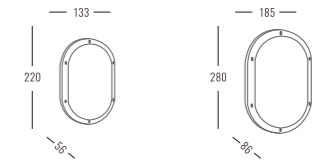

Beam Angle: B(1-120°)

Power Supply: P(1-On/Off 2-0-10V Dim 3-DALI Dim)

Colour Finish: C(1-White 2-Black 3-Grey)

4741

Downlight Recessed. Ambience/UGR

BULKHEAD series

IP65

Light Source	Power	Size	Source Lumens	System Lumens	CCT	Code
SMD LED	12W	ø300x90mm	1124lm	1012lm	2700K	474112.B.P.C.S
SMD LED	12W	ø300x90mm	1200lm	1080lm	3000K	474113.B.P.C.S
SMD LED	12W	ø300x90mm	1276lm	1148lm	4000K	474114.B.P.C.S
SMD LED	12W	ø300x90mm	1325lm	1192lm	5000K	474115.B.P.C.S
SMD LED	24W	ø300x90mm	2249lm	2024lm	2700K	474122.B.P.C.S
SMD LED	24W	ø300x90mm	2400lm	2160lm	3000K	474123.B.P.C.S
SMD LED	24W	ø300x90mm	2551lm	2296lm	4000K	474124.B.P.C.S
SMD LED	24W	ø300x90mm	2650lm	2385lm	5000K	474125.B.P.C.S

Beam Angle: B(1-120°)

Power Supply: P(1-On/Off 2-0-10V Dim 3-DALI Dim)

Colour Finish: C(1- White 2- Black 3- Grey)

4742

Downlight Recessed. Ambience/UGR

BULKHEAD series

IP65

Light Source	Power	Size	Source Lumens	System Lumens	CCT	Code
SMD LED	12W	220x133x56mm	1068lm	961lm	● 2700K	474212.B.P.C.S
SMD LED	12W	220x133x56mm	1140lm	1026lm	● 3000K	474213.B.P.C.S
SMD LED	12W	220x133x56mm	1212lm	1091lm	● 4000K	474214.B.P.C.S
SMD LED	12W	220x133x56mm	1259lm	1133lm	● 5000K	474215.B.P.C.S
SMD LED	18W	280x185x86mm	1602lm	1442lm	● 2700K	474222.B.P.C.S
SMD LED	18W	280x185x86mm	1710lm	1539lm	● 3000K	474223.B.P.C.S
SMD LED	18W	280x185x86mm	1818lm	1636lm	● 4000K	474224.B.P.C.S
SMD LED	18W	280x185x86mm	1888lm	1699lm	● 5000K	474225.B.P.C.S