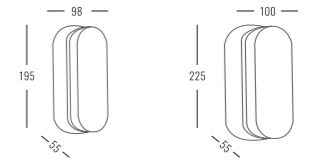

Beam Angle: B(1-120°)

Power Supply: P(1-On/Off 2-0-10V Dim 3-DALI Dim)

Colour Finish: C(1- White 2- Black 3- Grey)

4748

Downlight Recessed. Ambience/UGR

BULKHEADseries

IP65

Light Source	Power	Size	Source Lumens	System Lumens	CCT	Code
SMD LED	12W	195x98x55mm	1012lm	911lm	● 2700K	474812.B.P.C
SMD LED	12W	195x98x55mm	1080lm	972lm	● 3000K	474813.B.P.C
SMD LED	12W	195x98x55mm	1148lm	1033lm	● 4000K	474814.B.P.C
SMD LED	12W	195x98x55mm	1192lm	1073lm	● 5000K	474815.B.P.C
SMD LED	15W	225x100x55mm	1293lm	1164lm	● 2700K	474822.B.P.C
SMD LED	15W	225x100x55mm	1380lm	1242lm	● 3000K	474823.B.P.C
SMD LED	15W	225x100x55mm	1467lm	1320lm	● 4000K	474824.B.P.C
SMD LED	15W	225x100x55mm	1524lm	1371lm	● 5000K	474825.B.P.C

Beam Angle: B(1-120°)

Power Supply: P(1-On/Off 2-0-10V Dim 3-DALI Dim)

Colour Finish: C(1- White 2- Black 3- Grey)

4749

ArchitecturalOutdoor

Downlight Recessed. Ambience/UGR

BULKHEADseries

IP65