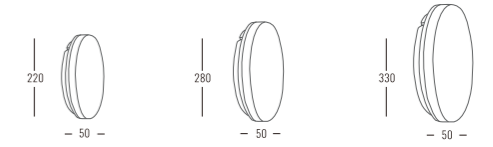

Beam Angle: B(1-120°)

Power Supply: P(1-On/Off 2-0-10V Dim 3-DALI Dim)

Colour Finish: C(1- White 2- Black 3- Grey)

4746

Downlight Recessed. Ambience/UGR

BULKHEAD series

OSRAM 50,000hrs SMD LED LM80 Fixed Ra >90 IP54 5 years Warranty AC200-240V 50/60Hz CE ABS+PC 120°