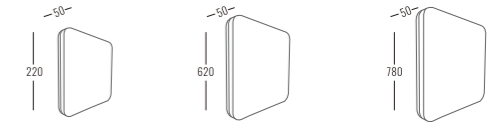

Beam Angle: B(1-120°)

Power Supply: P(1-On/Off 2-0-10V Dim 3-DALI Dim)

Colour Finish: C(1-White 2-Black 3-Grey)

4747

Downlight Recessed. Ambience/UGR

BULKHEADseries

OSRAM 50,000hrs SMD LED LM80 Fixed Ra >90 UGR <19 IP54 5 years Warranty AC200-240V 50/60Hz CE ABS+PC 120°