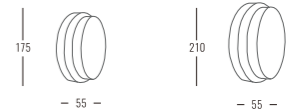

Beam Angle: B(1-120°)

Power Supply: P(1-On/Off 2-0-10V Dim 3-DALI Dim)

Colour Finish: C(1- White 2- Black 3- Grey)

4745

Downlight Recessed. Ambience/UGR

BULKHEADseries

IP65

Architectural OUTDOOR