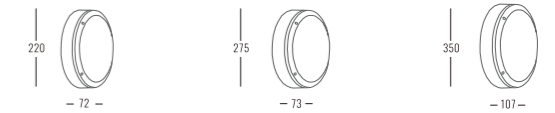

BULKHEAD 4746
12W/18W/24W
P.12

BULKHEAD 4743
15W/24W
P.7

BULKHEAD 4747
18W/24W/30W
P.14

4740

Downlight Recessed. Ambience/UGR

BULKHEAD series

IP65

Light Source	Power	Size	Source Lumens	System Lumens	CCT	Code
SMD LED	12W	∅220x72mm	1124lm	1012lm	● 2700K	404112.B.P.C.S
SMD LED	12W	∅220x72mm	1200lm	1080lm	● 3000K	404113.B.P.C.S
SMD LED	12W	∅220x72mm	1276lm	1148lm	● 4000K	404114.B.P.C.S
SMD LED	12W	∅220x72mm	1325lm	1192lm	● 5000K	404115.B.P.C.S
SMD LED	18W	∅275x73mm	1720lm	1548lm	● 2700K	404122.B.P.C.S
SMD LED	18W	∅275x73mm	1836lm	1652lm	● 3000K	404123.B.P.C.S
SMD LED	18W	∅275x73mm	1952lm	1757lm	● 4000K	404124.B.P.C.S
SMD LED	18W	∅275x73mm	2027lm	1824lm	● 5000K	404125.B.P.C.S
SMD LED	30W	∅350x107mm	2867lm	2580lm	● 2700K	404132.B.P.C.S
SMD LED	30W	∅350x107mm	3060lm	2754lm	● 3000K	404133.B.P.C.S
SMD LED	30W	∅350x107mm	3253lm	2928lm	● 4000K	404134.B.P.C.S
SMD LED	30W	∅350x107mm	3378lm	3040lm	● 5000K	404135.B.P.C.S

Beam Angle: B(1-120°)

Power Supply: P(1-On/Off 2-0-10V Dim 3-DALI Dim)

Colour Finish: C(1-White 2-Black 3-Grey)

4741

Downlight Recessed. Ambience/UGR

BULKHEAD series

IP65

Light Source	Power	Size	Source Lumens	System Lumens	CCT	Code
SMD LED	12W	ø300x90mm	1124lm	1012lm	2700K	474112.B.P.C.S
SMD LED	12W	ø300x90mm	1200lm	1080lm	3000K	474113.B.P.C.S
SMD LED	12W	ø300x90mm	1276lm	1148lm	4000K	474114.B.P.C.S
SMD LED	12W	ø300x90mm	1325lm	1192lm	5000K	474115.B.P.C.S
SMD LED	24W	ø300x90mm	2249lm	2024lm	2700K	474122.B.P.C.S
SMD LED	24W	ø300x90mm	2400lm	2160lm	3000K	474123.B.P.C.S
SMD LED	24W	ø300x90mm	2551lm	2296lm	4000K	474124.B.P.C.S
SMD LED	24W	ø300x90mm	2650lm	2385lm	5000K	474125.B.P.C.S