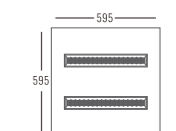

OSRAM	SMD	LED LM80	Fixed	Ra <90	UGR <19	IP20	5 years Warranty	AC200-240V 50/60Hz	CE	Aluminum + PC	120°

Light Source	Power	Size	Source Lumens	System Lumens	CCT	Code
SMD LED	36W	595x595x27mm	4217lm	3795lm	● 2700K	475812.B.P.C
SMD LED	36W	595x595x27mm	4500lm	4050lm	● 3000K	475813.B.P.C
SMD LED	36W	595x595x27mm	4784lm	4305lm	● 4000K	475814.B.P.C
SMD LED	36W	595x595x27mm	4968lm	4471lm	● 5000K	475815.B.P.C

Beam Angle: B(1-120°)

Power Supply: P(1-On/Off 2-Phase Dim 3-DALI Dim 4-0-10V Dim)

Colour Finish: C(1-White)

Accessories:

White