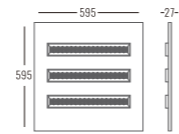

4759

Downlight Recessed. Ambience/UGR

PANLEseries

ArchitecturalINDOOR