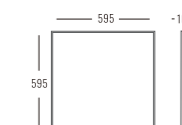

4750

Downlight Recessed. Ambience/UGR

PANLEseries