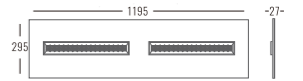

4759

Downlight Recessed. Ambience/UGR

PANLEseries

ArchitecturalINDOOR

OSRAM 50,000hrs	SMD	LED LM80	Fixed	Ra <90	UGR <19	IP20	5 years Warranty	AC200-240V 50/60Hz	CE	Aluminum + PC	120°

Light Source	Power	Size	Source Lumens	System Lumens	CCT	Code
SMD LED	50W	595x595x27mm	5856lm	5271lm	● 2700K	475922.B.P.C
SMD LED	50W	595x595x27mm	6250lm	5625lm	● 3000K	475923.B.P.C
SMD LED	50W	595x595x27mm	6644lm	5979lm	○ 4000K	475924.B.P.C
SMD LED	50W	595x595x27mm	6900lm	6210lm	○ 5000K	475925.B.P.C

Beam Angle: B(1-120°)

Power Supply: P(1-On/Off 2-Phase Dim 3-DALI Dim 4-0-10V Dim)

Colour Finish: C(1-White)

Accessories:

4760

Downlight Recessed. Ambience/UGR

PANLEseries

ArchitecturalINDOOR

OSRAM 50,000hrs	SMD	LED LM80	Fixed	Ra >90	UGR <19	IP20	5 years Warranty	AC200-240V 50/60Hz	CE	Aluminum + PC	120°

Light Source	Power	Size	Source Lumens	System Lumens	CCT	Code
SMD LED	36W	1195x295x27mm	4115lm	3704lm	● 2700K	476012.B.P.C
SMD LED	36W	1195x295x27mm	4392lm	3953lm	● 3000K	476013.B.P.C
SMD LED	36W	1195x295x27mm	4669lm	4202lm	○ 4000K	476014.B.P.C
SMD LED	36W	1195x295x27mm	4849lm	4364lm	○ 5000K	476015.B.P.C

Beam Angle: B(1-120°)

Power Supply: P(1-On/Off 2-Phase Dim 3-DALI Dim 4-0-10V Dim)

Colour Finish: C(1-White)

Accessories: