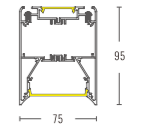

8050

Linear Surface. Ambience/UGR

OFFICE series

L1

Milky Prismatic Diffuser