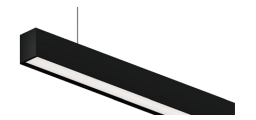

8050

Linear Surface. Ambience/UGR

OFFICE series

L1

Milky Prismatic Diffuser