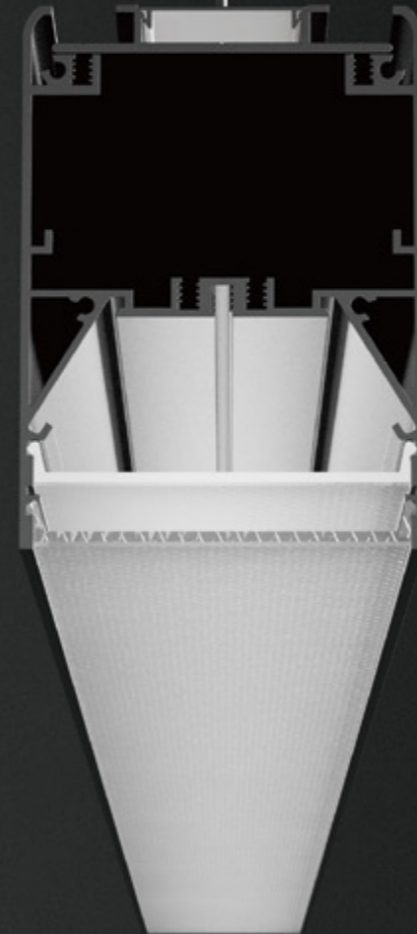

L2

Half-transparent Diffuser
+
Transparent Prismatic Diffuser

OSRAM	SMD	LED LM80	Fixed	Ra >90	UGR <19	IP20	5 Years Warranty	AC100-240V 50/60Hz	CE	PC + Aluminum	120°

Light Source	Power	Size	Source Lumens	System Lumens	CCT	Code
SMD LED	25W	1000x75x95mm	2811lm	2249lm	● 2700K	805012.B.P.C
SMD LED	25W	1000x75x95mm	3000lm	2460lm	● 3000K	805013.B.P.C
SMD LED	25W	1000x75x95mm	3189lm	2711lm	● 4000K	805014.B.P.C
SMD LED	25W	1000x75x95mm	3312lm	2815lm	● 5000K	805015.B.P.C

Beam Angle: B(1-120°)

Power Supply: P(1-On/Off 2-DALI Dim 3-0-10V Dim 4-Zigbee Smart)

Colour Finish: C(1-Black 2-White 3-Silver)

Length and power can be customized upon special request.
Länge und Leistung können auf Sonderwunsch individuell angepasst werden.