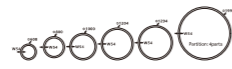

OFFICE 8056
25W
P.18