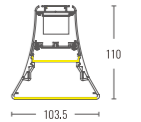

8051

Linear Surface. Ambience/UGR

OFFICE series

Architectural OUTDOOR