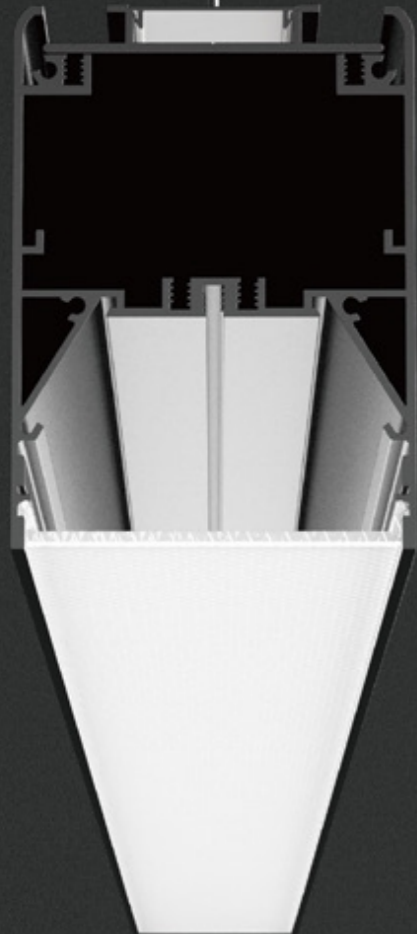

8050

Linear Surface. Ambience/UGR

OFFICE series

L1

Milky Prismatic Diffuser