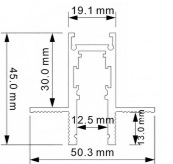

8023

Magnetic Linear. Ambience/Luminous

SLIM MAGNETIC series

Architectural INDOOR

OSRAM 50,000hrs	LED LM80	Fixed	Ra >90	UGR <19	IP20	5 years Warranty	AC220-240V 50/60Hz	CE	Die-cast Aluminum Heatsink	24°

Light Source	Power	Size	Source Lumens	System Lumens	CCT	Code
COB LED	7W	∅40x300mm	813lm	594lm	● 2700K	802312.B.P.C
COB LED	7W	∅40x300mm	868lm	651lm	● 3000K	802323.B.P.C
COB LED	7W	∅40x300mm	923lm	720lm	○ 4000K	802324.B.P.C
COB LED	7W	∅40x300mm	958lm	747lm	○ 5000K	802325.B.P.C

Beam Angle: B(1-24°)

Power Supply: P(1-On/Off 2-0-10V Dim)

Colour Finish: C(B-Black)

8036

Slim Recessed. Ambience/Luminous

SLIM MAGNETIC series

Architectural INDOOR

Code 8036.L.T.C

Length: B(1-1000mm 2-2000mm 3-3000mm)

Type: T(1-Recessed)

Colour Finish: C(1 - Sandy Black 2 - Sandy White)

Track Connection:

Connector: