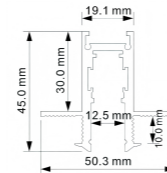

8037

Slim Recessed. Ambience/Luminous

SLIM MAGNETIC series

Architectural INDOOR