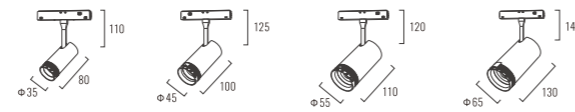

8014

Magnetic Linear. Ambience/Luminous

MAGNETIC series

Beam Angle Flexible and Adjustable

Architectural INDOOR

Light Source	Power	Size	Source Lumens	System Lumens	CCT	Code
COB LED	5W	ø35x80mm	581lm	424lm	● 2700K	801412.B.P.C
COB LED	5W	ø35x80mm	620lm	465lm	● 3000K	801413.B.P.C
COB LED	5W	ø35x80mm	659lm	514lm	○ 4000K	801414.B.P.C
COB LED	5W	ø35x80mm	684lm	534lm	○ 5000K	801415.B.P.C
COB LED	12W	ø45x100mm	1394lm	1018lm	● 2700K	801422.B.P.C
COB LED	12W	ø45x100mm	1488lm	1116lm	● 3000K	801423.B.P.C
COB LED	12W	ø45x100mm	1582lm	1234lm	○ 4000K	801424.B.P.C
COB LED	12W	ø45x100mm	1643lm	1281lm	○ 5000K	801425.B.P.C
COB LED Zigbee Smart	0-12W	ø45x100mm	0-1643lm	0-1281lm	● 2700K - ○ 6500K	801426.B.5.C
COB LED	18W	ø55x110mm	2091lm	1527lm	● 2700K	801432.B.P.C
COB LED	18W	ø55x110mm	2232lm	1674lm	● 3000K	801433.B.P.C
COB LED	18W	ø55x110mm	2373lm	1851lm	○ 4000K	801434.B.P.C
COB LED	18W	ø55x110mm	2464lm	1922lm	○ 5000K	801435.B.P.C
COB LED Zigbee Smart	0-18W	ø55x110mm	0-2464lm	0-1922lm	● 2700K - ○ 6500K	801436.B.5.C
COB LED	24W	ø65x130mm	2789lm	2036lm	● 2700K	801442.B.P.C
COB LED	24W	ø65x130mm	2976lm	2232lm	● 3000K	801443.B.P.C
COB LED	24W	ø65x130mm	3163lm	2468lm	○ 4000K	801444.B.P.C
COB LED	24W	ø65x130mm	3286lm	2563lm	○ 5000K	801445.B.P.C

Beam Angle: B(1-15° 2-20° 3-40° 4-60°)

Power Supply: P(1-On/Off 2-DALI Dim 3-0-10V Dim)

Colour Finish: C(B-Black W-White)

8015

Magnetic Linear. Ambience/Luminous