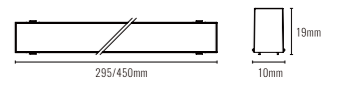

Code 8023.L.T.C

Length: B(1-1000mm 2-1500mm 3-3000mm)

Type: T(1-Surface)

Colour Finish: C(1-Black)