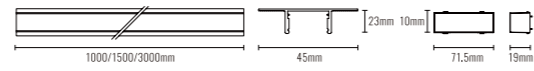

8022

Magnetic Linear. Ambience/Luminous

SLIM MAGNETIC series

Architectural INDOOR