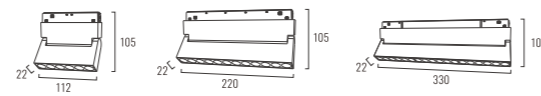

Beam Angle: B(1-15° 2-24° 3-36°)

Power Supply: P(1-On/Off 2-DALI Dim 3-0-10V Dim)

Colour Finish: C(B-Black W-White)

8012

Magnetic Linear. Ambience/Luminous

MAGNETIC series

Architectural INDOOR

Light Source	Power	Size	Source Lumens	System Lumens	CCT	Code
SMD LED	6W	112x22x105mm	697lm	509lm	● 2700K	801212.B.P.C
SMD LED	6W	112x22x105mm	744lm	558lm	● 3000K	801213.B.P.C
SMD LED	6W	112x22x105mm	791lm	617lm	○ 4000K	801214.B.P.C
SMD LED	6W	112x22x105mm	821lm	641lm	○ 5000K	801215.B.P.C
SMD LED	12W	220x22x105mm	1394lm	1018lm	● 2700K	801222.B.P.C
SMD LED	12W	220x22x105mm	1488lm	1116lm	● 3000K	801223.B.P.C
SMD LED	12W	220x22x105mm	1582lm	1234lm	○ 4000K	801224.B.P.C
SMD LED	12W	220x22x105mm	1643lm	1281lm	○ 5000K	801225.B.P.C
SMD LED Zigbee Smart	0-12W	220x22x105mm	0-1643lm	0-1281lm	● 2700K - ○ 6500K	801226.B.5.C
SMD LED	18W	330x22x105mm	2091lm	1527lm	● 2700K	801232.B.P.C
SMD LED	18W	330x22x105mm	2232lm	1674lm	● 3000K	801233.B.P.C
SMD LED	18W	330x22x105mm	2373lm	1851lm	○ 4000K	801234.B.P.C
SMD LED	18W	330x22x105mm	2464lm	1922lm	○ 5000K	801235.B.P.C
SMD LED Zigbee Smart	0-18W	330x22x105mm	0-2464lm	0-1922lm	● 2700K - ○ 6500K	801236.B.5.C