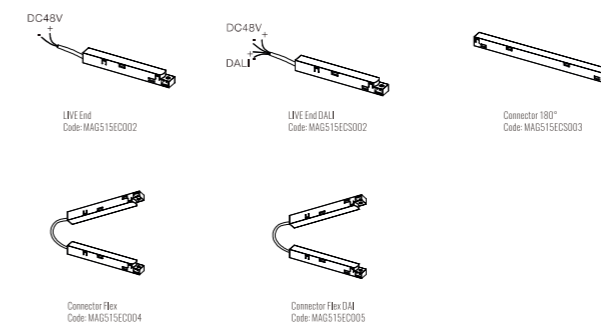

Architectural INDOOR

Code 8033.L.T.C

Length: B(1-1000mm 2-2000mm 3-3000mm)

Type: T(1-Recessed)

Colour Finish: C(1 - Sandy Black 2 - Sandy White)

Track Connection:

Connector:

8022