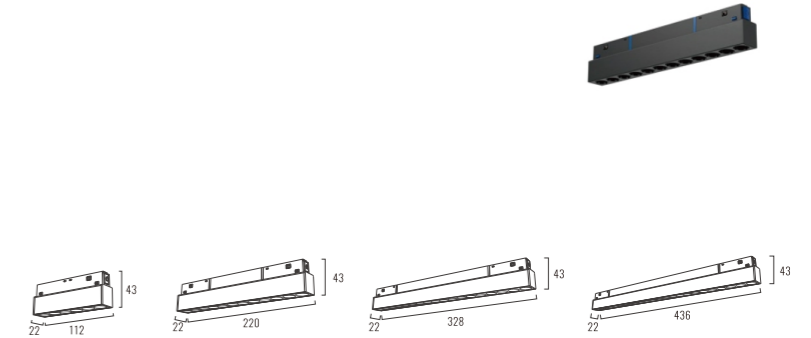

Beam Angle: B(1-120°)

Power Supply: P(1-On/Off 2-DALI Dim 3-0-10V Dim)

Colour Finish: C(B-Black W-White)

8011

Architectural INDOOR

Magnetic Linear. Ambience/Luminous

MAGNETIC series

Light Source	Power	Size	Source Lumens	System Lumens	CCT	Code
SMD LED	6W	112x22x43mm	697lm	509lm	● 2700K	801112.B.P.C
SMD LED	6W	112x22x43mm	744lm	558lm	● 3000K	801113.B.P.C
SMD LED	6W	112x22x43mm	791lm	617lm	○ 4000K	801114.B.P.C
SMD LED	6W	112x22x43mm	821lm	641lm	○ 5000K	801115.B.P.C
SMD LED	12W	220x22x43mm	1394lm	1018lm	● 2700K	801122.B.P.C
SMD LED	12W	220x22x43mm	1488lm	1116lm	● 3000K	801123.B.P.C
SMD LED	12W	220x22x43mm	1582lm	1234lm	○ 4000K	801124.B.P.C
SMD LED	12W	220x22x43mm	1643lm	1281lm	○ 5000K	801125.B.P.C
SMD LED Zigbee Smart	0-12W	220x22x43mm	0-1643lm	0-1281lm	● 2700K--○ 6500K	801126.B.5.C
SMD LED	18W	328x22x43mm	2091lm	1527lm	● 2700K	801132.B.P.C
SMD LED	18W	328x22x43mm	2232lm	1674lm	● 3000K	801133.B.P.C
SMD LED	18W	328x22x43mm	2373lm	1851lm	○ 4000K	801134.B.P.C
SMD LED	18W	328x22x43mm	2464lm	1922lm	○ 5000K	801135.B.P.C
SMD LED Zigbee Smart	0-18W	328x22x43mm	0-2464lm	0-1922lm	● 2700K--○ 6500K	801136.B.5.C
SMD LED	24W	436x22x43mm	2789lm	2036lm	● 2700K	801142.B.P.C
SMD LED	24W	436x22x43mm	2976lm	2232lm	● 3000K	801143.B.P.C
SMD LED	24W	436x22x43mm	3163lm	2468lm	○ 4000K	801144.B.P.C
SMD LED	24W	436x22x43mm	3286lm	2563lm	○ 5000K	801145.B.P.C