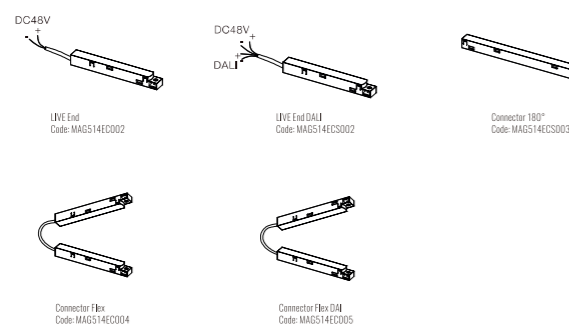

Length: B(1-1000mm 2-2000mm 3-3000mm)

Type: T(1-Recessed)

Colour Finish: C(1 - Sandy Black 2 - Sandy White)

Track Connection:

Connector:

8033

Slim Recessed. Ambience/Luminous

MAGNETIC series