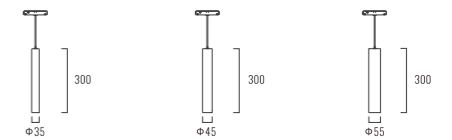

Beam Angle: B(1-15° 2-20° 3-40° 4-60°)

Power Supply: P(1-On/Off 2-DALI Dim 3-0-10V Dim)

Colour Finish: C(B-Black W-White)

8015

Magnetic Linear. Ambience/Luminous

MAGNETIC series

Architectural INDOOR

Light Source	Power	Size	Source Lumens	System Lumens	CCT	Code
COB LED	7W	ø35x300mm	813lm	594lm	● 2700K	801512.B.P.C
COB LED	7W	ø35x300mm	868lm	651lm	● 3000K	801513.B.P.C
COB LED	7W	ø35x300mm	923lm	720lm	○ 4000K	801514.B.P.C
COB LED	7W	ø35x300mm	958lm	747lm	○ 5000K	801515.B.P.C
COB LED	12W	ø45x300mm	1394lm	1018lm	● 2700K	801522.B.P.C
COB LED	12W	ø45x300mm	1488lm	1116lm	● 3000K	801523.B.P.C
COB LED	12W	ø45x300mm	1582lm	1234lm	○ 4000K	801524.B.P.C
COB LED	12W	ø45x300mm	1643lm	1281lm	○ 5000K	801525.B.P.C
COB LED Zigbee Smart	0-12W	ø45x300mm	0-1643lm	0-1281lm	● 2700K - ○ 6500K	801526.B.5.C
COB LED	18W	ø55x300mm	2091lm	1527lm	● 2700K	801532.B.P.C
COB LED	18W	ø55x300mm	2232lm	1674lm	● 3000K	801533.B.P.C
COB LED	18W	ø55x300mm	2373lm	1851lm	○ 4000K	801534.B.P.C
COB LED	18W	ø55x300mm	2464lm	1922lm	○ 5000K	801535.B.P.C
COB LED Zigbee Smart	0-18W	ø55x300mm	0-2464lm	0-1922lm	● 2700K - ○ 6500K	801536.B.5.C