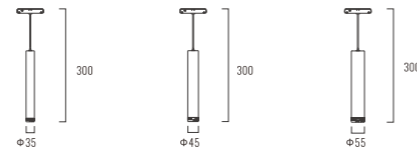

8016

Architectural INDOOR

Magnetic Linear. Ambience/Luminous

MAGNETIC series

Beam Angle Flexible and Adjustable

Light Source	Power	Size	Source Lumens	System Lumens	CCT	Code
COB LED	7W	Ø35x300mm	813lm	594lm	● 2700K	801612.B.P.C
COB LED	7W	Ø35x300mm	868lm	651lm	● 3000K	801613.B.P.C
COB LED	7W	Ø35x300mm	923lm	720lm	○ 4000K	801614.B.P.C
COB LED	7W	Ø35x300mm	958lm	747lm	○ 5000K	801615.B.P.C
COB LED	12W	Ø45x300mm	1394lm	1018lm	● 2700K	801622.B.P.C
COB LED	12W	Ø45x300mm	1488lm	1116lm	● 3000K	801623.B.P.C
COB LED	12W	Ø45x300mm	1582lm	1234lm	○ 4000K	801624.B.P.C
COB LED	12W	Ø45x300mm	1643lm	1281lm	○ 5000K	801625.B.P.C
COB LED Zigbee Smart	0-12W	Ø45x300mm	0-1643lm	0-1281lm	● 2700K - ○ 6500K	801626.B.5.C
COB LED	18W	Ø55x300mm	2091lm	1527lm	● 2700K	801632.B.P.C
COB LED	18W	Ø55x300mm	2232lm	1674lm	● 3000K	801633.B.P.C
COB LED	18W	Ø55x300mm	2373lm	1851lm	○ 4000K	801634.B.P.C
COB LED	18W	Ø55x300mm	2464lm	1922lm	○ 5000K	801635.B.P.C
COB LED Zigbee Smart	0-18W	Ø55x300mm	0-2464lm	0-1922lm	● 2700K - ○ 6500K	801636.B.5.C

Beam Angle: B(1-15° 2-24° 3-36°)

Power Supply: P(1-On/Off 2-DALI Dim 3-0-10V Dim)

Colour Finish: C(B-Black W-White)