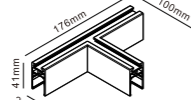

Track Connection:

T Corner Connector
Code: MAGS120PS003