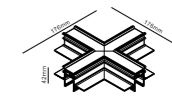

90° Corner Connector (X)
Code: MAGS130PS004