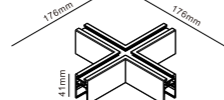

90° Corner Connector (X)
Code: MAGS120PS004