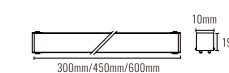

Light Source	Power	Size	Source Lumens	System Lumens	CCT	Code
SMD LED	8W	300x10x19mm	930lm	679lm	● 2700K	801712.B.P.C
SMD LED	8W	300x10x19mm	992lm	744lm	● 3000K	801713.B.P.C
SMD LED	8W	300x10x19mm	1054lm	823lm	○ 4000K	801714.B.P.C
SMD LED	8W	300x10x19mm	1095lm	854lm	○ 5000K	801715.B.P.C
SMD LED	12W	450x10x19mm	1394lm	1018lm	● 2700K	801722.B.P.C
SMD LED	12W	450x10x19mm	1488lm	1116lm	● 3000K	801723.B.P.C
SMD LED	12W	450x10x19mm	1582lm	1234lm	○ 4000K	801724.B.P.C
SMD LED	12W	450x10x19mm	1643lm	1281lm	○ 5000K	801725.B.P.C
SMD LED	16W	600x10x19mm	1859lm	1357lm	● 2700K	801732.B.P.C
SMD LED	16W	600x10x19mm	1984lm	1488lm	● 3000K	801733.B.P.C
SMD LED	16W	600x10x19mm	2109lm	1645lm	○ 4000K	801734.B.P.C
SMD LED	16W	600x10x19mm	2190lm	1708lm	○ 5000K	801735.B.P.C

Beam Angle: B(1-120°)

Power Supply: P(1-On/Off 2-0-10V Dim)

Colour Finish: C(B- Black)