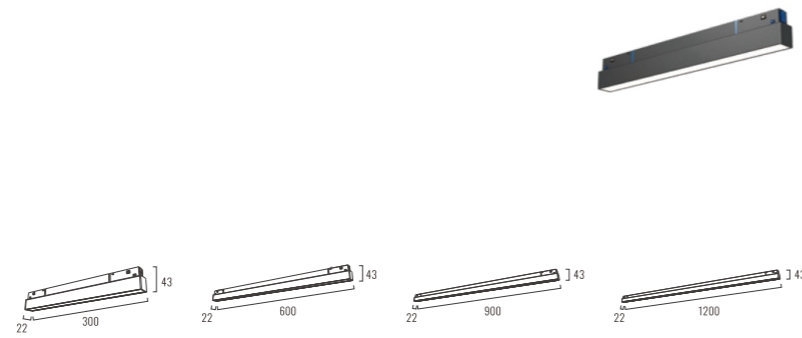

SLIM MAGNETIC 8022
7W
P.27

SLIM MAGNETIC 8036
1000mm/1500mm/3000mm
P.28

SLIM MAGNETIC 8037
1000mm/2000mm/3000mm
P.29

SLIM MAGNETIC 8038
1000mm/2000mm/3000mm
P.30

8010

Architectural INDOOR

Magnetic Linear. Ambience/Luminous

MAGNETIC series

Light Source	Power	Size	Source Lumens	System Lumens	CCT	Code
SMD LED	10W	300x22x43mm	1162lm	848lm	● 2700K	801012.B.P.C
SMD LED	10W	300x22x43mm	1240lm	930lm	● 3000K	801013.B.P.C
SMD LED	10W	300x22x43mm	1318lm	1028lm	○ 4000K	801014.B.P.C
SMD LED	10W	300x22x43mm	1369lm	1068lm	○ 5000K	801015.B.P.C
SMD LED Zigbee Smart	0-12W	300x22x43mm	0-1369lm	0-1068lm	● 2700K--○ 6500K	801016.B.5.C
SMD LED	20W	600x22x43mm	2324lm	1696lm	● 2700K	801022.B.P.C
SMD LED	20W	600x22x43mm	2480lm	1860lm	● 3000K	801023.B.P.C
SMD LED	20W	600x22x43mm	2636lm	2056lm	○ 4000K	801024.B.P.C
SMD LED	20W	600x22x43mm	2738lm	2136lm	○ 5000K	801025.B.P.C
SMD LED Zigbee Smart	0-20W	600x22x43mm	0-2738lm	0-2136lm	● 2700K--○ 6500K	801026.B.5.C
SMD LED	25W	900x22x43mm	2905lm	2120lm	● 2700K	801032.B.P.C
SMD LED	25W	900x22x43mm	3100lm	2325lm	● 3000K	801033.B.P.C
SMD LED	25W	900x22x43mm	3295lm	2570lm	○ 4000K	801034.B.P.C
SMD LED	25W	900x22x43mm	3422lm	2669lm	○ 5000K	801035.B.P.C
SMD LED	30W	1200x22x43mm	3486lm	2545lm	● 2700K	801042.B.P.C
SMD LED	30W	1200x22x43mm	3720lm	2790lm	● 3000K	801043.B.P.C
SMD LED	30W	1200x22x43mm	3954lm	3084lm	○ 4000K	801044.B.P.C
SMD LED	30W	1200x22x43mm	4107lm	3203lm	○ 5000K	801045.B.P.C