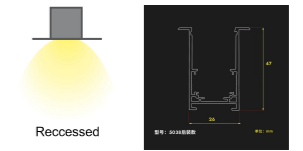

Code 8030.L.T.C

Length: B(1-1000mm 2-2000mm 3-3000mm)

Type: T(1-Surface 2-Pendant)

Colour Finish: C(1 - Sandy Black 2 - Sandy White)