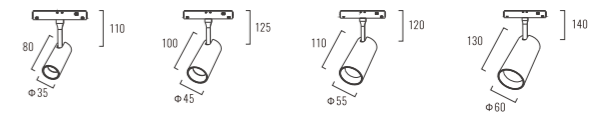

Beam Angle: B(1-15° 2-24° 3-36°)

Power Supply: P(1-On/Off 2-DALI Dim 3-0-10V Dim)

Colour Finish: C(B-Black W-White)

8013

Magnetic Linear. Ambience/Luminous

MAGNETIC series

Architectural INDOOR

Light Source	Power	Size	Source Lumens	System Lumens	CCT	Code
COB LED	7W	∅35x80mm	813lm	594lm	● 2700K	801312.B.P.C
COB LED	7W	∅35x80mm	868lm	651lm	● 3000K	801313.B.P.C
COB LED	7W	∅35x80mm	923lm	720lm	○ 4000K	801314.B.P.C
COB LED	7W	∅35x80mm	958lm	747lm	○ 5000K	801315.B.P.C
COB LED	12W	∅45x100mm	1394lm	1018lm	● 2700K	801322.B.P.C
COB LED	12W	∅45x100mm	1488lm	1116lm	● 3000K	801323.B.P.C
COB LED	12W	∅45x100mm	1582lm	1234lm	○ 4000K	801324.B.P.C
COB LED	12W	∅45x100mm	1643lm	1281lm	○ 5000K	801325.B.P.C
COB LED Zigbee Smart	0-12W	∅45x100mm	0-1643lm	0-1281lm	● 2700K - ○ 6500K	801326.B.5.C
COB LED	18W	∅55x110mm	2091lm	1527lm	● 2700K	801332.B.P.C
COB LED	18W	∅55x110mm	2232lm	1674lm	● 3000K	801333.B.P.C
COB LED	18W	∅55x110mm	2373lm	1851lm	○ 4000K	801334.B.P.C
COB LED	18W	∅55x110mm	2464lm	1922lm	○ 5000K	801335.B.P.C
COB LED Zigbee Smart	0-18W	∅55x110mm	0-2464lm	0-1922lm	● 2700K - ○ 6500K	801336.B.5.C
COB LED	24W	∅60x130mm	2789lm	2036lm	● 2700K	801342.B.P.C
COB LED	24W	∅60x130mm	2976lm	2232lm	● 3000K	801343.B.P.C
COB LED	24W	∅60x130mm	3163lm	2468lm	○ 4000K	801344.B.P.C
COB LED	24W	∅60x130mm	3286lm	2563lm	○ 5000K	801345.B.P.C