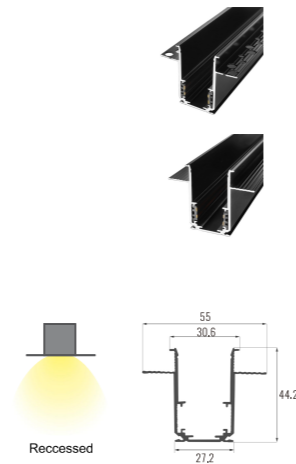

Connector 180°
Code: MAGS13EC004

Connector Flex
Code: MAGS13EC005

Connector Flex DIM
Code: MAGS13EC006

8032

Slim Recessed. Ambience/Luminous

MAGNETIC series

Architectural INDOOR

Code 8032.L.T.C