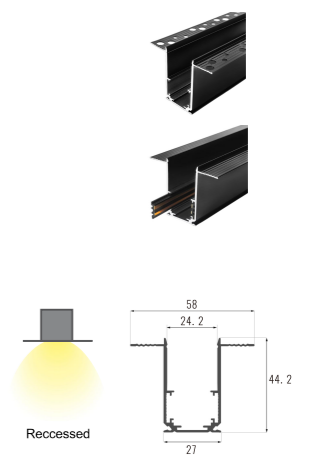

8033

Slim Recessed. Ambience/Luminous

MAGNETIC series

Architectural INDOOR