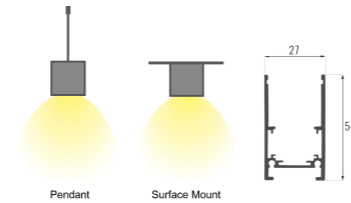

8030

surface suspended. Ambience/Luminous

MAGNETIC series

Architectural INDOOR

Architectural INDOOR

8031

Slim Recessed. Ambience/Luminous

MAGNETIC series