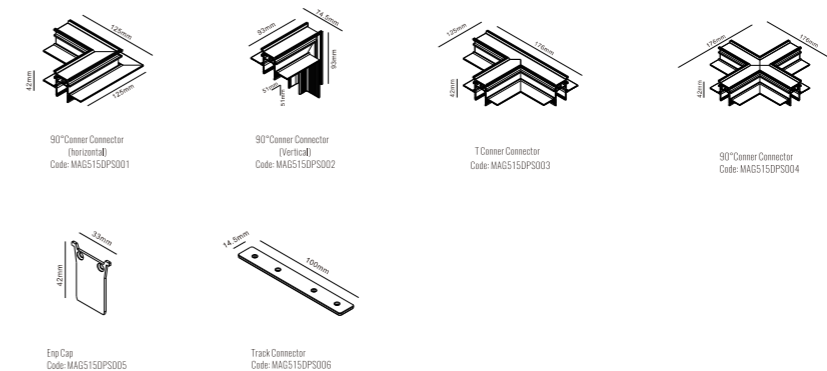

Architectural INDOOR

Code 8033.L.T.C

Length: B(1-1000mm 2-2000mm 3-3000mm)

Type: T(1-Recessed)

Colour Finish: C(1 - Sandy Black 2 - Sandy White)

Track Connection:

Connector:

8022