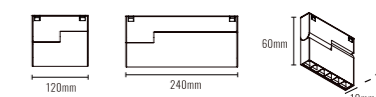

8019

Magnetic Linear. Ambience/Luminous

SLIM MAGNETIC series

OSRAM 50,000hrs LED LM80 Adj. Ra >90 UGR <19 IP20 5 Years Warranty AC220-240V 50/60Hz CE Die-cast Aluminum Heatsink 24°

Light Source	Power	Size	Source Lumens	System Lumens	CCT	Code
SMD LED	5W	120x10x60mm	581lm	424lm	● 2700K	801912.B.P.C
SMD LED	5W	120x10x60mm	620lm	465lm	● 3000K	801913.B.P.C
SMD LED	5W	120x10x60mm	659lm	514lm	● 4000K	801914.B.P.C
SMD LED	5W	120x10x60mm	684lm	534lm	● 5000K	801915.B.P.C
SMD LED	10W	240x10x60mm	1162lm	848lm	● 2700K	801922.B.P.C
SMD LED	10W	240x10x60mm	1240lm	930lm	● 3000K	801923.B.P.C
SMD LED	10W	240x10x60mm	1318lm	1028lm	● 4000K	801924.B.P.C
SMD LED	10W	240x10x60mm	1369lm	1068lm	● 5000K	801925.B.P.C

Beam Angle: B(1-24°)

Power Supply: P(1-On/Off 2-0-10V Dim)

Colour Finish: C(B-Black)

BBlack