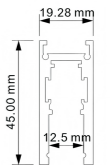

Architectural INDOOR

8038

Slim Recessed. Ambience/Luminous

SLIM MAGNETIC series

Code 8037.L.T.C

Length: **B**(1-1000mm 2-2000mm 3-3000mm)

Type: **T**(1-Recessed)

Colour Finish: **C**(1 - Sandy Black 2 - Sandy White)