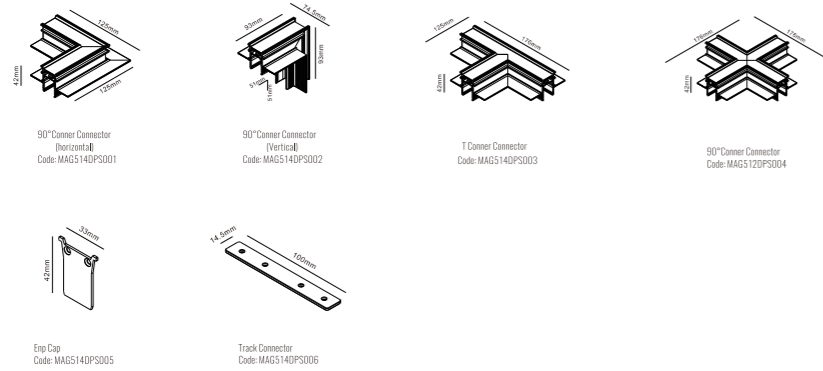

Code 8032.L.T.C

Length: B(1-1000mm 2-2000mm 3-3000mm)

Type: T(1-Recessed)

Colour Finish: C(1 - Sandy Black 2 - Sandy White)

Track Connection: