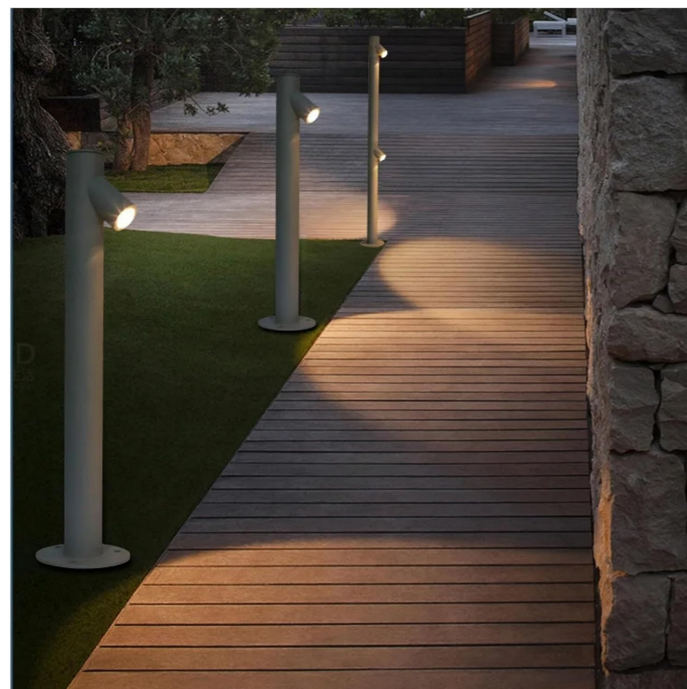

7071

Downlight Recessed. Ambience/UGR

LANDSCAPEseries

IP65

ArchitecturalOUTDOOR

OSRAM | SMD | LED LM80 | | Ra >90 | UGR <19 | | | AC220-240V 50/60Hz | | Die-cast Aluminum Heatsink |

Light Source	Power	Size	Source Lumens	System Lumens	CCT	Code
SMD LED	100W	680x3300mm	8433lm	6493lm	● 2700K	707112.B.P.C
SMD LED	100W	680x3300mm	10000lm	7700lm	● 3000K	707113.B.P.C
SMD LED	100W	680x3300mm	10630lm	8185lm	○ 4000K	707114.B.P.C
SMD LED	100W	680x3300mm	11040lm	8501lm	○ 5000K	707115.B.P.C

Beam Angle: B(1-15°2-24°3-36°4-60°)

Power Supply: P(1-On/Off 2-0-10V Dim 3-DALI Dim)

Colour Finish: C(1-Black 2-Grey)