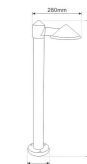

OSRAM 50,000hrs	SMD	LED LM80	Fixed	Ra >80	UGR <19	IP65	5 years warranty	AC100-277V 50/60Hz	CE	Die-cast Aluminum Heatsink	15° 30° 60° 120° 140°

Light Source	Power	Size	Source Lumens	System Lumens	CCT	Code
SMD LED	12W	280x800mm	1063lm	781lm	● 2700K	706612.B.P.C
SMD LED	12W	280x800mm	1134lm	833lm	● 3000K	706613.B.P.C
SMD LED	12W	280x800mm	1205lm	932lm	○ 4000K	706614.B.P.C
SMD LED	12W	280x800mm	1252lm	920lm	○ 5000K	706615.B.P.C

Beam Angle: B(1-12° 2-24° 3-36° 4-60°)

Power Supply: P(1-On/Off 2-0-10V Dim 3-DALI Dim)

Colour Finish: C(1 -Black 2 -Grey)