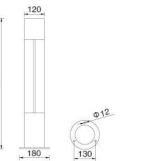

ArchitecturalOUTDOOR

OSRAM 50,000hrs	SMD	LED LM80	Fixed	Ra >80	UGR <19	IP65	5 years Warranty	AC100-277V 50/60Hz	CE	Die-cast Aluminum Heatsink	15° 30° 60° 120° 140°

Light Source	Power	Size	Source Lumens	System Lumens	CCT	Code
SMD LED	12W	∅120x800mm	1012lm	638lm	● 2700K	706112.B.P.C
SMD LED	12W	∅120x800mm	1080lm	680lm	● 3000K	706113.B.P.C
SMD LED	12W	∅120x800mm	1148lm	723lm	● 4000K	706114.B.P.C
SMD LED	12W	∅120x800mm	1192lm	751lm	● 5000K	706115.B.P.C

Beam Angle: B(1-15°2-24°3-36°4-60°)

Power Supply: P(1-On/Off 2-0-10V Dim 3-DALI Dim)

Colour Finish: C(1-Black 2-Grey)