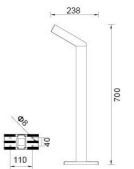

Light Source	Power	Size	Source Lumens	System Lumens	CCT	Code
SMD LED	6W	∅105x800mm	506lm	319lm	● 2700K	706012.B.P.C
SMD LED	6W	∅105x800mm	540lm	340lm	● 3000K	706013.B.P.C
SMD LED	6W	∅105x800mm	574lm	362lm	● 4000K	706014.B.P.C
SMD LED	6W	∅105x800mm	596lm	376lm	● 5000K	706015.B.P.C

Beam Angle: B(1-12° 2-24° 3-36° 4-60°)

Power Supply: P(1-On/Off 2-0-10V Dim 3-DALI Dim)

Colour Finish: C(1 -Black 2 - Grey)

7063

Downlight Recessed. Ambience/UGR

LANDSCAPEseries

IP65

ArchitecturalOUTDOOR