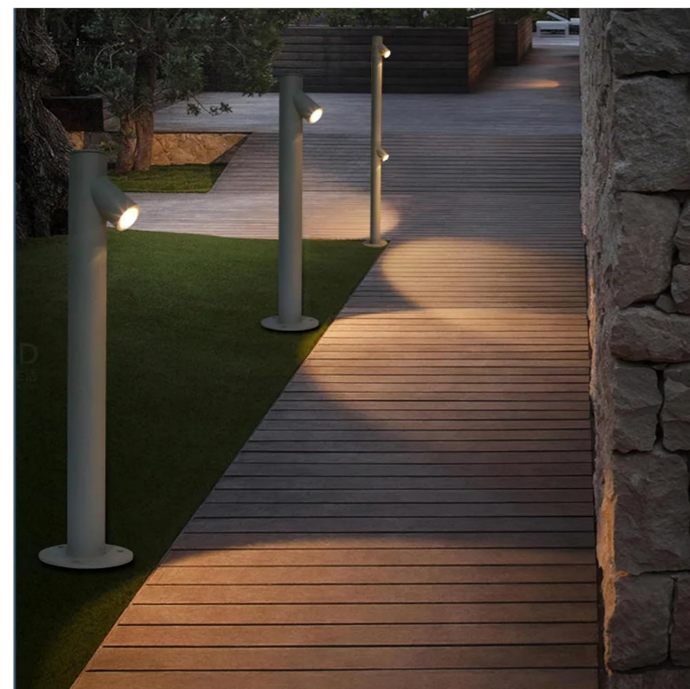

7069

Downlight Recessed. Ambience/UGR

LANDSCAPEseries

IP65

ArchitecturalOUTDOOR

OSRAM 50,000hrs | SMD | LED LM80 | Fixed | Ra >90 | UGR <19 | IP65 | 5 years Warranty | AC220-240V 50/60Hz | CE | Die-cast Aluminum Heatsink | 12° 24° 36° 60°

Light Source	Power	Size	Source Lumens	System Lumens	CCT	Code
SMD LED	10W	ø50x1000mm	843lm	531lm	● 2700K	706912.B.P.C
SMD LED	10W	ø50x1000mm	900lm	567lm	● 3000K	706913.B.P.C
SMD LED	10W	ø50x1000mm	957lm	603lm	○ 4000K	706914.B.P.C
SMD LED	10W	ø50x1000mm	994lm	626lm	○ 5000K	706915.B.P.C

Beam Angle: B(1-15°2-24°3-36°4-60°)

Power Supply: P(1-On/Off 2-0-10V Dim 3-DALI Dim)

Colour Finish: C(1-Black 2-Grey)