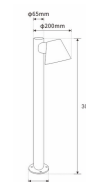

7065

Downlight Recessed. Ambience/UGR

LANDSCAPE series

IP65

OSRAM 50,000hrs	SMD	LED LM80	Fixed	Ra >80	UGR <19	IP65	5 Years Warranty	AC100-277V 50/60Hz	CE	Die-cast Aluminum Heatsink	15° 30° 60° 120° 140°

Light Source	Power	Size	Source Lumens	System Lumens	CCT	Code
SMD LED	7W	ø65x200x300mm	679lm	499lm	● 2700K	706512.B.P.C
SMD LED	7W	ø65x200x300mm	725lm	533lm	● 3000K	706513.B.P.C
SMD LED	7W	ø65x200x300mm	770lm	566lm	● 4000K	706514.B.P.C
SMD LED	7W	ø65x200x300mm	800lm	571lm	● 5000K	706515.B.P.C
SMD LED	7W	ø65x200x300mm	679lm	499lm	● 2700K	706522.B.P.C
SMD LED	7W	ø65x200x300mm	725lm	533lm	● 3000K	706523.B.P.C
SMD LED	7W	ø65x200x300mm	770lm	566lm	● 4000K	706524.B.P.C
SMD LED	7W	ø65x200x300mm	800lm	571lm	● 5000K	706525.B.P.C
SMD LED	7W	ø65x200x800mm	679lm	499lm	● 2700K	706532.B.P.C
SMD LED	7W	ø65x200x800mm	725lm	533lm	● 3000K	706533.B.P.C
SMD LED	7W	ø65x200x800mm	770lm	566lm	● 4000K	706534.B.P.C
SMD LED	7W	ø65x200x800mm	800lm	571lm	● 5000K	706535.B.P.C

Beam Angle: B(1-15° 2-24° 3-36° 4-60°)

Power Supply: P(1-On/Off 2-0-10V Dim 3-DALI Dim)

Colour Finish: C(1-Black 2-Grey)