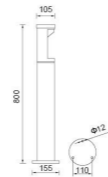

7060

Downlight Recessed. Ambience/UGR

LANDSCAPEseries

IP65

ArchitecturalOUTDOOR

OSRAM 50,000hrs	SMD	LED LM80	Fixed	Ra >90	UGR <19	IP65	5 years Warranty	AC220-240V 50/60Hz	CE	Die-cast Aluminum Heatsink	12° 24° 36° 60°

Light Source	Power	Size	Source Lumens	System Lumens	CCT	Code
SMD LED	6W	∅105x800mm	506lm	319lm	● 2700K	706012.B.P.C
SMD LED	6W	∅105x800mm	540lm	340lm	● 3000K	706013.B.P.C
SMD LED	6W	∅105x800mm	574lm	362lm	● 4000K	706014.B.P.C
SMD LED	6W	∅105x800mm	596lm	376lm	● 5000K	706015.B.P.C

Beam Angle: B(1-15°2-24°3-36°4-60°)

Power Supply: P(1-On/Off 2-0-10V Dim 3-DALI Dim)

Colour Finish: C(1-Black 2-Grey)