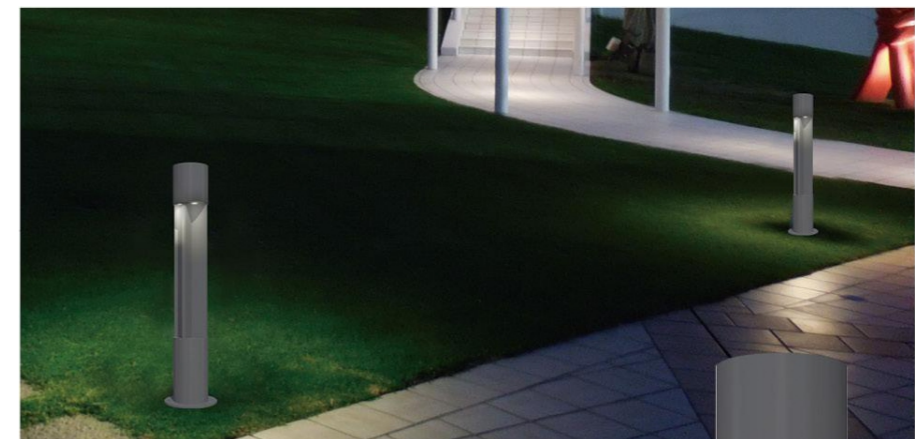

Für allgemeine Anfragen, technischen Support oder Informationen zur Treiberkompatibilität – www.pochelicht.de.
For general enquiries, technical support, or driver compatibility details – www.pochelicht.de.