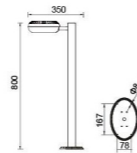

7062

Downlight Recessed. Ambience/UGR

LANDSCAPEseries

IP65

ArchitecturalOUTDOOR

OSRAM 50,000hrs SMD LED LM80 Fixed Ra >90 UGR <19 IP65 5 years Warranty AC220-240V 50/60Hz CE Die-cast Aluminum Heatsink

Light Source	Power	Size	Source Lumens	System Lumens	CCT	Code
SMD LED	15W	350x800mm	1455lm	1039lm	● 2700K	706212.B.P.C
SMD LED	15W	350x800mm	1553lm	1108lm	● 3000K	706213.B.P.C
SMD LED	15W	350x800mm	1650lm	1178lm	○ 4000K	706214.B.P.C
SMD LED	15W	350x800mm	1714lm	1224lm	○ 5000K	706215.B.P.C

Beam Angle: B(1-12° 2-24° 3-36° 4-60°)

Power Supply: P(1-On/Off 2-0-10V Dim 3-DALI Dim)

Colour Finish: C(1 -Black 2 - Grey)