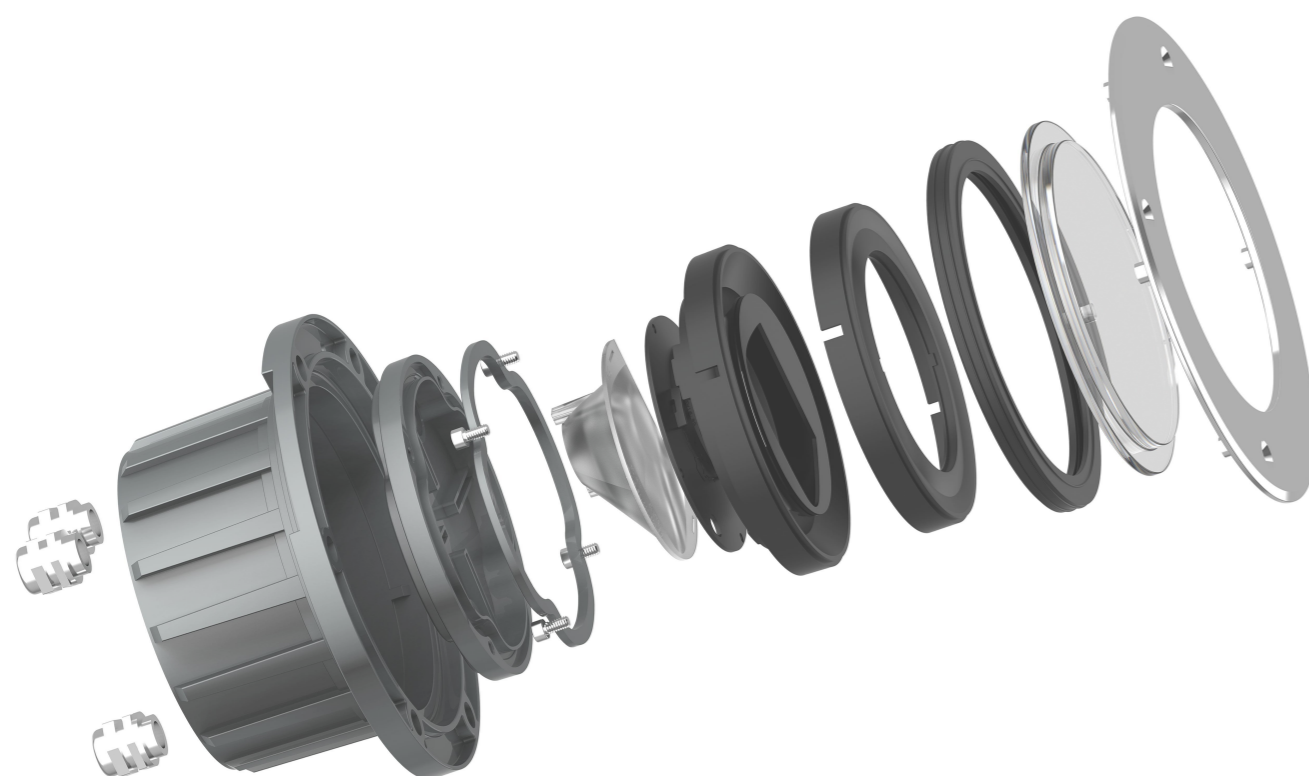

7046

Downlight Recessed. Ambience/UGR

INGROUND series

IP67

OSRAM	50,000hrs	COB	LED LM80	Fixed	Ra >90	UGR <19	IP67	5 years Warranty	AC220-240V DC12/24V	CE	Stainless Steel +Aluminum	Asymmetric

Light Source	Power	Size	Source Lumens	System Lumens	CCT	Code
COB LED	3W	∅95x116mm	332lm	190lm	● 2700K	704612.B.P.C
COB LED	3W	∅95x116mm	354lm	211lm	● 3000K	704613.B.P.C
COB LED	3W	∅95x116mm	376lm	232lm	● 4000K	704614.B.P.C
COB LED	3W	∅95x116mm	391lm	254lm	● 5000K	704615.B.P.C
COB LED	6W	∅130x133mm	663lm	381lm	● 2700K	704622.B.P.C
COB LED	6W	∅130x133mm	708lm	421lm	● 3000K	704623.B.P.C
COB LED	6W	∅130x133mm	753lm	464lm	● 4000K	704624.B.P.C
COB LED	6W	∅130x133mm	782lm	509lm	● 5000K	704625.B.P.C
COB LED	12W	∅160x153mm	1327lm	762lm	● 2700K	704632.B.P.C
COB LED	12W	∅160x153mm	1416lm	843lm	● 3000K	704633.B.P.C
COB LED	12W	∅160x153mm	1505lm	927lm	● 4000K	704634.B.P.C
COB LED	12W	∅160x153mm	1563lm	1018lm	● 5000K	704635.B.P.C

Beam Angle: B(Asymmetric)

Power Supply: P(1-On/Off 2-DALI Dim 3-0-10V Dim)

Colour Finish: C(1 -Black)