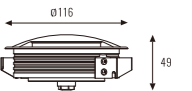

Architectural OUTDOOR

OSRAM 50,000hrs | COB | LED LM80 | Fixed | Ra >90 | UGR <19 | IP67 | 5 years Warranty | AC220-240V DC12/24V | CE | Stainless Steel +Aluminum | 10° 18° 24° 38°

Light Source	Power	Size	Source Lumens	System Lumens	CCT	Code
COB LED	6W	∅116x49mm	478lm	151lm	● 2700K	705412.B.P.C
COB LED	6W	∅116x49mm	510lm	171lm	● 3000K	705413.B.P.C
COB LED	6W	∅116x49mm	542lm	190lm	○ 4000K	705414.B.P.C
COB LED	6W	∅116x49mm	563lm	205lm	○ 5000K	705415.B.P.C
COB LED	6W	∅116x49mm	280lm	135lm	● RGB	705416.B.4.C

Beam Angle: B(1-WAY 2-WAY 3-WAY)

Power Supply: P(1-On/Off 2-DALI Dim 3-0-10V Dim)

Colour Finish: C(1-Black)

Black