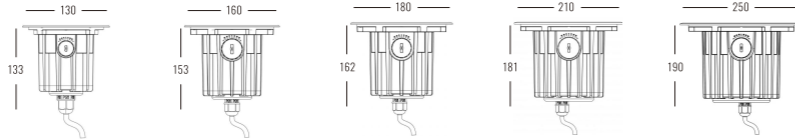

No glare, no dazzle

Deep anti glare design

130mm

7045

Downlight Recessed. Ambience/UGR

INGROUND series

IP67

Architectural OUTDOOR