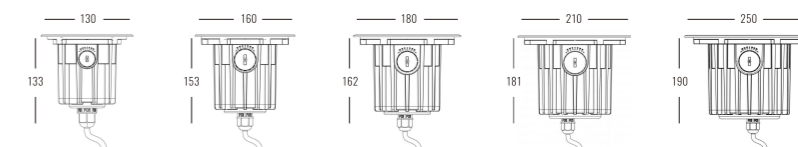

7048

Downlight Recessed. Ambience/UGR

INGROUND series

IP67

Adjustable COB Inground Light

The fixture features a 25-degree adjustable mechanism that allows for precise beam direction adjustments, either in a clockwise or anti-clockwise direction.

OSRAM 50,000hrs |
COB |
LED LM80 |
A₀ |
R_a >90 |
UGR <19 |
IP67 |
5 years Warranty |
AC220-240V DC12/24V |
CE |
Stainless Steel +Aluminum |
18° 24° 38° 48° 60°

Light Source	Power	Size	Source Lumens	System Lumens	CCT	Code
COB LED	6W	∅130x133mm	663lm	376lm	● 2700K	704812.B.P.C
COB LED	6W	∅130x133mm	708lm	411lm	● 3000K	704813.B.P.C
COB LED	6W	∅130x133mm	753lm	448lm	● 4000K	704814.B.P.C
COB LED	6W	∅130x133mm	782lm	492lm	● 5000K	704815.B.P.C
COB LED	12W	∅160x153mm	1327lm	752lm	● 2700K	704822.B.P.C
COB LED	12W	∅160x153mm	1416lm	823lm	● 3000K	704823.B.P.C
COB LED	12W	∅160x153mm	1505lm	896lm	● 4000K	704824.B.P.C
COB LED	12W	∅160x153mm	1563lm	985lm	● 5000K	704825.B.P.C
COB LED	20W	∅180x162mm	2211lm	1254lm	● 2700K	704832.B.P.C
COB LED	20W	∅180x162mm	2360lm	1371lm	● 3000K	704833.B.P.C
COB LED	20W	∅180x162mm	2509lm	1493lm	● 4000K	704834.B.P.C
COB LED	20W	∅180x162mm	2605lm	1641lm	● 5000K	704835.B.P.C
COB LED	25W	∅210x181mm	2764lm	1567lm	● 2700K	704842.B.P.C
COB LED	25W	∅210x181mm	2950lm	1714lm	● 3000K	704843.B.P.C
COB LED	25W	∅210x181mm	3136lm	1866lm	● 4000K	704844.B.P.C
COB LED	25W	∅210x181mm	3257lm	2052lm	● 5000K	704845.B.P.C
COB LED	36W	∅250x190mm	3980lm	2257lm	● 2700K	704852.B.P.C
COB LED	36W	∅250x190mm	4248lm	2468lm	● 3000K	704853.B.P.C
COB LED	36W	∅250x190mm	4516lm	2687lm	● 4000K	704854.B.P.C
COB LED	36W	∅250x190mm	4690lm	2955lm	● 5000K	704855.B.P.C

Beam Angle: B(1-18° 2-24° 3-38° 4-60°)

Power Supply: P(1-On/Off 2-DALI Dim 3-0-10V Dim)

Colour Finish: C(1-Black)