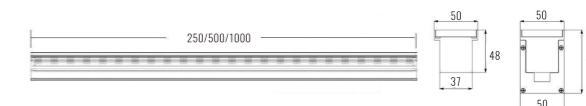

Beam Angle: B(1-10° 2-15° 3-30° 4-45° 5-60° 6-20°45° 7-10°60°)

Power Supply: P(1-On/Off 2-DALI Dim 3-0-10V Dim)

Colour Finish: C(1 -Black)

Black

7058

Downlight Recessed. Ambience/UGR

INGROUND series

IP67