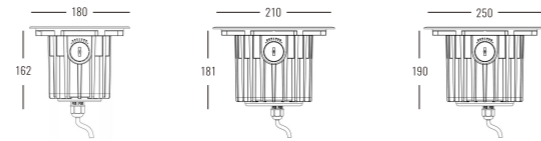

7046

Downlight Recessed. Ambience/UGR

INGROUND series

IP67

Architectural OUTDOOR