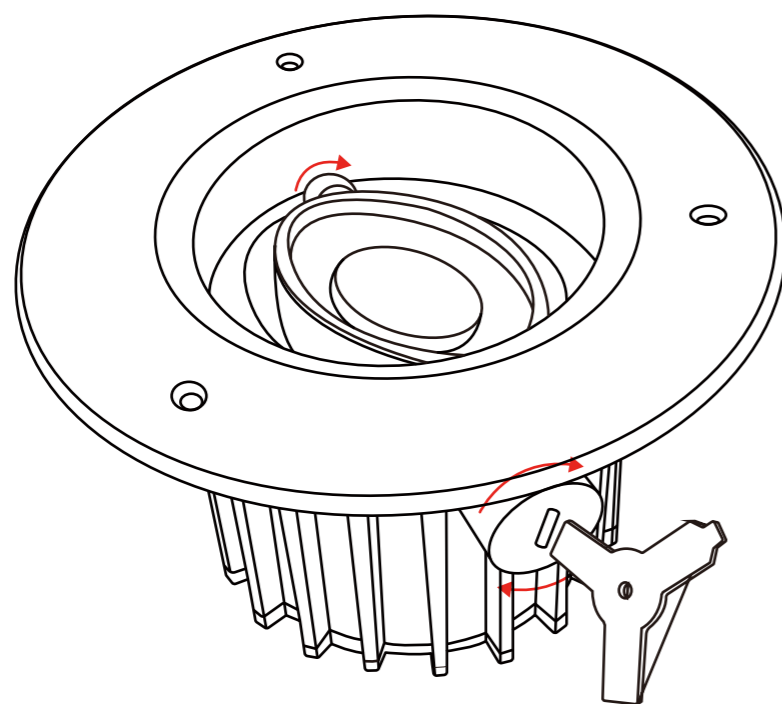

7048

Downlight Recessed. Ambience/UGR

INGROUND series

IP67

Adjustable COB Inground Light

The fixture features a 25-degree adjustable mechanism that allows for precise beam direction adjustments, either in a clockwise or anti-clockwise direction.

OSRAM 50,000hrs |
COB |
LED LM80 |
A₀ |
R_a >90 |
UGR <19 |
IP67 |
5 years Warranty |
AC220-240V DC12/24V |
CE |
Stainless Steel +Aluminum |
18° 24° 38° 48° 60°

Light Source	Power	Size	Source Lumens	System Lumens	CCT	Code
COB LED	6W	∅130x133mm	663lm	376lm	● 2700K	704812.B.P.C
COB LED	6W	∅130x133mm	708lm	411lm	● 3000K	704813.B.P.C
COB LED	6W	∅130x133mm	753lm	448lm	● 4000K	704814.B.P.C
COB LED	6W	∅130x133mm	782lm	492lm	● 5000K	704815.B.P.C
COB LED	12W	∅160x153mm	1327lm	752lm	● 2700K	704822.B.P.C
COB LED	12W	∅160x153mm	1416lm	823lm	● 3000K	704823.B.P.C
COB LED	12W	∅160x153mm	1505lm	896lm	● 4000K	704824.B.P.C
COB LED	12W	∅160x153mm	1563lm	985lm	● 5000K	704825.B.P.C
COB LED	20W	∅180x162mm	2211lm	1254lm	● 2700K	704832.B.P.C
COB LED	20W	∅180x162mm	2360lm	1371lm	● 3000K	704833.B.P.C
COB LED	20W	∅180x162mm	2509lm	1493lm	● 4000K	704834.B.P.C
COB LED	20W	∅180x162mm	2605lm	1641lm	● 5000K	704835.B.P.C
COB LED	25W	∅210x181mm	2764lm	1567lm	● 2700K	704842.B.P.C
COB LED	25W	∅210x181mm	2950lm	1714lm	● 3000K	704843.B.P.C
COB LED	25W	∅210x181mm	3136lm	1866lm	● 4000K	704844.B.P.C
COB LED	25W	∅210x181mm	3257lm	2052lm	● 5000K	704845.B.P.C
COB LED	36W	∅250x190mm	3980lm	2257lm	● 2700K	704852.B.P.C
COB LED	36W	∅250x190mm	4248lm	2468lm	● 3000K	704853.B.P.C
COB LED	36W	∅250x190mm	4516lm	2687lm	● 4000K	704854.B.P.C
COB LED	36W	∅250x190mm	4690lm	2955lm	● 5000K	704855.B.P.C

Beam Angle: B(1-18° 2-24° 3-38° 4-60°)

Power Supply: P(1-On/Off 2-DALI Dim 3-0-10V Dim)

Colour Finish: C(1-Black)