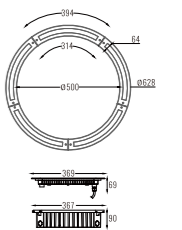

Architectural OUTDOOR

OSRAM 50,000hrs | COB | LED LM80 | Fixed | Ra >90 | UGR <19 | IP67 | 5 years Warranty | AC220-240V DC12/24V | CE | Stainless Steel + Aluminum | 8° 12° 25° 40° 60°

Light Source	Power	Size	Source Lumens	System Lumens	CCT	Code
COB LED	18W	ø500x369x69mm	1265lm	1138lm	● 2700K	706012.B.P.C
COB LED	18W	ø500x369x69mm	1350lm	1215lm	● 3000K	706013.B.P.C
COB LED	18W	ø500x369x69mm	1435lm	1292lm	● 4000K	706014.B.P.C
COB LED	18W	ø500x369x69mm	1490lm	1341lm	● 5000K	706015.B.P.C
COB LED	22.5W	ø500x369x69mm	743lm	668lm	● RGB	706016.B.4.C
COB LED	31.5W	ø500x369x69mm	1103lm	992lm	● RGBW	706017.B.5.C

Beam Angle: B(1-8° 2-12° 3-25° 4-40° 5-60°)

Power Supply: P(1-On/Off 2-DALI Dim 3-0-10V Dim)

Colour Finish: C(1-Black)

Black