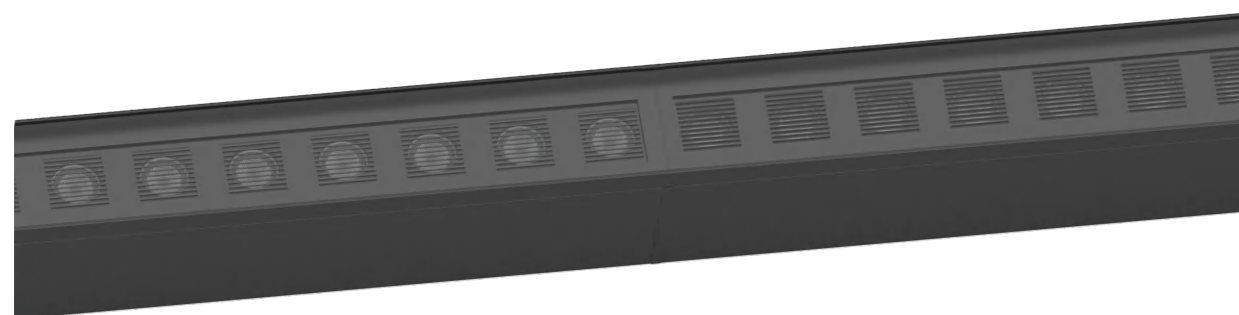

Frameless Linear Inground Light

Frameless linear inground light used original structural design, the overall appearance is simple, exquisite and beautiful.

The linear buried lamp is closely integrated with the ground or wall through the embedded parts.