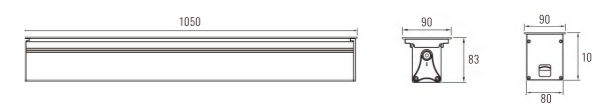

Architectural OUTDOOR

OSRAM 50,000hrs COB LED LM80 Fixed Ra >90 UGR <19 IP67 5 years Warranty AC220-240V CE Stainless Steel + Aluminum 10° 15° 30° 45° 60°

Light Source	Power	Size	Source Lumens	System Lumens	CCT	Code
SMD LED	18W	ø1030x75x61mm	2277lm	1211lm	● 2700K	705612.B.P.C
SMD LED	18W	ø1030x75x61mm	2430lm	1327lm	● 3000K	705613.B.P.C
SMD LED	18W	ø1030x75x61mm	2583lm	1483lm	○ 4000K	705614.B.P.C
SMD LED	18W	ø1030x75x61mm	2683lm	1596lm	○ 5000K	705615.B.P.C
SMD LED	24W	ø1030x75x61mm	3036lm	1615lm	● 2700K	705622.B.P.C
SMD LED	24W	ø1030x75x61mm	3240lm	1769lm	● 3000K	705623.B.P.C
SMD LED	24W	ø1030x75x61mm	3444lm	1977lm	○ 4000K	705624.B.P.C
SMD LED	24W	ø1030x75x61mm	3577lm	2128lm	○ 5000K	705625.B.P.C
SMD LED	36W	ø1030x75x84mm	4554lm	2423lm	● 2700K	705632.B.P.C
SMD LED	36W	ø1030x75x84mm	4860lm	2654lm	● 3000K	705633.B.P.C
SMD LED	36W	ø1030x75x84mm	5166lm	2965lm	○ 4000K	705634.B.P.C
SMD LED	36W	ø1030x75x84mm	5365lm	3192lm	○ 5000K	705635.B.P.C
SMD LED	48W	ø1030x75x84mm	6072lm	3230lm	● 2700K	705642.B.P.C
SMD LED	48W	ø1030x75x84mm	6480lm	3538lm	● 3000K	705643.B.P.C
SMD LED	48W	ø1030x75x84mm	6888lm	3954lm	○ 4000K	705644.B.P.C
SMD LED	48W	ø1030x75x84mm	7154lm	4257lm	○ 5000K	705645.B.P.C

Beam Angle: B(1-10° 2-15° 3-30° 4-45° 5-60° 6-10°60° 7-18°45° Asymmetric)

Power Supply: P(1-On/Off 2-DALI Dim 3-0-10V Dim)

Colour Finish: C(1 -Black)

Black

OSRAM 50,000hrs SMD LED LM80 Fixed Ra >90 UGR <19 IP67 5 years Warranty AC100-250V DC24V CE Stainless Steel + Aluminum 10° 15° 30° 45° 60°

Light Source	Power	Size	Source Lumens	System Lumens	CCT	Code
SMD LED	18W	ø1050x90x83mm	2193lm	1166lm	● 2700K	705712.B.P.C
SMD LED	18W	ø1050x90x83mm	2340lm	1278lm	● 3000K	705713.B.P.C
SMD LED	18W	ø1050x90x83mm	2487lm	1428lm	○ 4000K	705714.B.P.C
SMD LED	18W	ø1050x90x83mm	2583lm	1537lm	○ 5000K	705715.B.P.C
SMD LED	24W	ø1050x90x83mm	2923lm	1555lm	● 2700K	705722.B.P.C
SMD LED	24W	ø1050x90x83mm	3120m	1704lm	● 3000K	705723.B.P.C
SMD LED	24W	ø1050x90x83mm	3317m	1904lm	○ 4000K	705724.B.P.C
SMD LED	24W	ø1050x90x83mm	3444lm	2049lm	○ 5000K	705725.B.P.C
SMD LED	36W	ø1050x90x83mm	4385lm	2333lm	● 2700K	705732.B.P.C
SMD LED	36W	ø1050x90x83mm	4680lm	2555lm	● 3000K	705733.B.P.C
SMD LED	36W	ø1050x90x83mm	4975lm	2856lm	○ 4000K	705734.B.P.C
SMD LED	36W	ø1050x90x83mm	5167lm	3074lm	○ 5000K	705735.B.P.C
SMD LED	36W	ø1050x90x83mm	1512lm	1361lm	● RGB	70574RGB.B.P.C
SMD LED	48W	ø1050x90x83mm	2256lm	2030lm	● RGBW	70575RGBW.B.P.C

Beam Angle: B(1-10° 2-15° 3-30° 4-45° 5-60° 6-20°45° 7-10°60°)

Power Supply: P(1-On/Off 2-DALI Dim 3-0-10V Dim)

Colour Finish: C(1 -Black)

Black