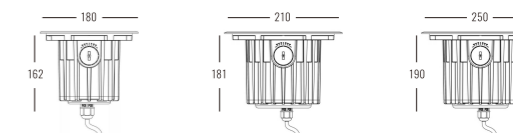

Adjustable Inground Light

Adjustable LED inground luminaires stands out for special housing design and high quality optical components.

The fixture features a 25-degree adjustable mechanism that allows for precise beam direction adjustments, either in a clockwise or anti-clockwise direction.