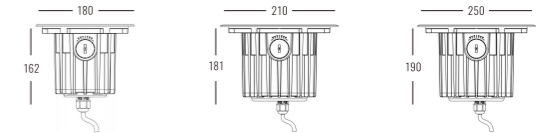

IP67

Architectural OUTDOOR

OSRAM 50,000hrs | SMD | LED LM80 | Fixed | Ra <90 | UGR <19 | IP67 | 5 years Warranty | AC200-240V /DC24V | CE | Stainless Steel +Aluminum | 6° 8° 10° 12° 20°

Light Source	Power	Size	Source Lumens	System Lumens	CCT	Code
SMD LED	18W	∅180x162mm	1940lm	1113lm	● 2700K	704452.B.P.C
SMD LED	18W	∅180x162mm	2070lm	1232lm	● 3000K	704453.B.P.C
SMD LED	18W	∅180x162mm	2200lm	1386lm	○ 4000K	704454.B.P.C
SMD LED	18W	∅180x162mm	2285lm	1488lm	○ 5000K	704455.B.P.C
SMD LED	24W	∅210x181mm	2586lm	1484lm	● 2700K	704462.B.P.C
SMD LED	24W	∅210x181mm	2760lm	1642lm	● 3000K	704463.B.P.C
SMD LED	24W	∅210x181mm	2934lm	1848lm	○ 4000K	704464.B.P.C
SMD LED	24W	∅210x181mm	3047lm	1984lm	○ 5000K	704465.B.P.C
SMD LED	36W	∅250x190mm	3879lm	2227lm	● 2700K	704472.B.P.C
SMD LED	36W	∅250x190mm	4140lm	2463lm	● 3000K	704473.B.P.C
SMD LED	36W	∅250x190mm	4401lm	2773lm	○ 4000K	704474.B.P.C
SMD LED	36W	∅250x190mm	4571lm	2975lm	○ 5000K	704475.B.P.C