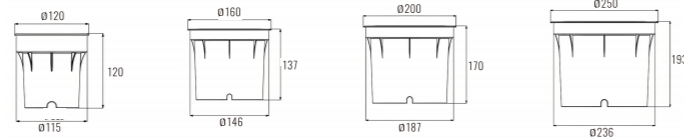

7043

Downlight Recessed. Ambience/UGR

INGROUND series

IP67

Architectural OUTDOOR

OSRAM 50,000hrs SMD LED LM80 Fixed Ra <90 UGR <19 IP67 5 years Warranty AC200-240V /DC24V CE Stainless Steel +Aluminum 15° 30° 45° 60° 20°/45°

Light Source	Power	Size	Source Lumens	System Lumens	CCT	Code
SMD LED	9W	Ø120x120mm	928lm	532lm	● 2700K	704312.B.P.C
SMD LED	9W	Ø120x120mm	990lm	589lm	● 3000K	704313.B.P.C
SMD LED	9W	Ø120x120mm	1052lm	648lm	● 4000K	704314.B.P.C
SMD LED	9W	Ø120x120mm	1093lm	704lm	● 5000K	704315.B.P.C
SMD LED	18W	Ø160x137mm	1855lm	1065lm	● 2700K	704322.B.P.C
SMD LED	18W	Ø160x137mm	1980lm	1178lm	● 3000K	704323.B.P.C
SMD LED	18W	Ø160x137mm	2105lm	1297lm	● 4000K	704324.B.P.C
SMD LED	18W	Ø160x137mm	2186lm	1408lm	● 5000K	704325.B.P.C
SMD LED	36W	Ø200x170mm	3711lm	2130lm	● 2700K	704332.B.P.C
SMD LED	36W	Ø200x170mm	3960lm	2356lm	● 3000K	704333.B.P.C
SMD LED	36W	Ø200x170mm	4209lm	2593lm	● 4000K	704334.B.P.C
SMD LED	36W	Ø200x170mm	4372lm	2815lm	● 5000K	704335.B.P.C
SMD LED	54W	Ø250x193mm	5566lm	3195lm	● 2700K	704342.B.P.C
SMD LED	54W	Ø250x193mm	5940lm	3534lm	● 3000K	704343.B.P.C
SMD LED	54W	Ø250x193mm	6314lm	3890lm	● 4000K	704344.B.P.C
SMD LED	54W	Ø250x193mm	6558lm	4223lm	● 5000K	704345.B.P.C

Beam Angle: B(1-15° 2-30° 3-45° 4-60° 5-20°/45° 6-10°/60°)

Power Supply: P(1-On/Off 2-DALI Dim 3-0-10V Dim)

Colour Finish: C(1-Black 2-Grey)