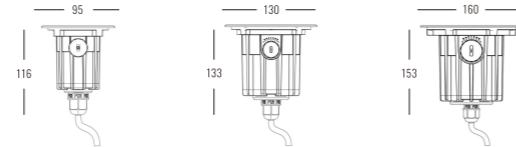

Beam Angle: B(1-15° 2-30° 3-45° 4-60° 5-20°/45° 6-10°/60°)

Power Supply: P(1-On/Off 2-DALI Dim 3-0-10V Dim)

Colour Finish: C(1-Black 2-Grey)

7044

Downlight Recessed. Ambience/UGR

INGROUND series

IP67

Architectural OUTDOOR