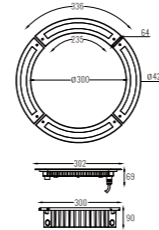

7059

Downlight Recessed. Ambience/UGR

INGROUND series

IP67

Architectural OUTDOOR

OSRAM 50,000hrs | COB | LED LM80 | Fixed | Ra >90 | UGR <19 | IP67 | 5 years Warranty | AC220-240V | CE | Stainless Steel + Aluminum | 10° 15° 30° 45° 60°

Light Source	Power	Size	Source Lumens	System Lumens	CCT	Code
COB LED	12W	ø302x302x69mm	843lm	759lm	● 2700K	705912.B.P.C
COB LED	12W	ø302x302x69mm	900lm	810lm	● 3000K	705913.B.P.C
COB LED	12W	ø302x302x69mm	957lm	861lm	● 4000K	705914.B.P.C
COB LED	12W	ø302x302x69mm	994lm	894lm	● 5000K	705915.B.P.C
COB LED	15W	ø302x302x69mm	375lm	338lm	● RGB	705916.B.4.C
COB LED	21W	ø302x302x69mm	588lm	529lm	● RGBW	705917.B.5.C

Beam Angle: B(1-8° 2-12° 3-25° 4-40° 5-60°)

Power Supply: P(1-On/Off 2-DALI Dim 3-0-10V Dim)

Colour Finish: C(1-Black)

Black

7060

Downlight Recessed. Ambience/UGR

INGROUND series

IP67