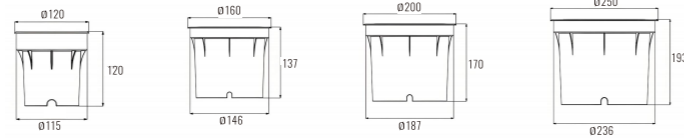

7042

Downlight Recessed. Ambience/UGR

INGROUND series

IP67

Architectural OUTDOOR

Light Source	Power	Size	Source Lumens	System Lumens	CCT	Code
SMD LED	9W	∅120x120mm	902lm	537lm	● 2700K	704212.B.P.C
SMD LED	9W	∅120x120mm	963lm	607lm	● 3000K	704213.B.P.C
SMD LED	9W	∅120x120mm	1024lm	659lm	○ 4000K	704214.B.P.C
SMD LED	9W	∅120x120mm	1063lm	707lm	○ 5000K	704215.B.P.C
SMD LED	18W	∅160x137mm	1805lm	1074lm	● 2700K	704222.B.P.C
SMD LED	18W	∅160x137mm	1926lm	1213lm	● 3000K	704223.B.P.C
SMD LED	18W	∅160x137mm	2047lm	1318lm	○ 4000K	704224.B.P.C
SMD LED	18W	∅160x137mm	2126lm	1414lm	○ 5000K	704225.B.P.C
SMD LED	36W	∅200x170mm	3609lm	2148lm	● 2700K	704232.B.P.C
SMD LED	36W	∅200x170mm	3852lm	2427lm	● 3000K	704233.B.P.C
SMD LED	36W	∅200x170mm	4095lm	2637lm	○ 4000K	704234.B.P.C
SMD LED	36W	∅200x170mm	4253lm	2828lm	○ 5000K	704235.B.P.C
SMD LED	54W	∅250x193mm	5414lm	3221lm	● 2700K	704242.B.P.C
SMD LED	54W	∅250x193mm	5778lm	3640lm	● 3000K	704243.B.P.C
SMD LED	54W	∅250x193mm	6142lm	3955lm	○ 4000K	704244.B.P.C
SMD LED	54W	∅250x193mm	6379lm	4242lm	○ 5000K	704245.B.P.C

Beam Angle: B(1-10° 2-15° 3-30° 4-45° 5-60° 6-20*45° 7-10*60°)

Power Supply: P(1-On/Off 2-DALI Dim 3-0-10V Dim)

Colour Finish: C(1-Black 2-Grey)