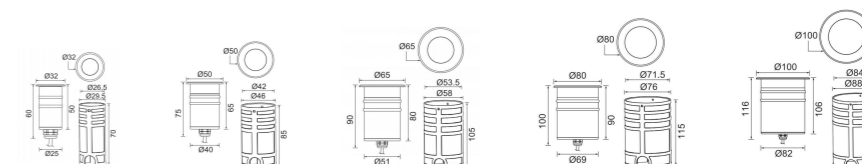

OSRAM 50,000hrs	COB	LED LM80		Ra >90	UGR <19	IP67		AC220-240V DC12/24V		Stainless Steel +Aluminum	

Light Source	Power	Size	Source Lumens	System Lumens	CCT	Code
COB LED	2W	ø32x60mm	225lm	120lm	● 2700K	704912.B.P.C
COB LED	2W	ø32x60mm	240lm	131lm	● 3000K	704913.B.P.C
COB LED	2W	ø32x60mm	255lm	146lm	● 4000K	704914.B.P.C
COB LED	2W	ø32x60mm	265lm	158lm	● 5000K	704915.B.P.C
COB LED	4.5W	ø50x75mm	506lm	269lm	● 2700K	704922.B.P.C
COB LED	4.5W	ø50x75mm	540lm	295lm	● 3000K	704923.B.P.C
COB LED	4.5W	ø50x75mm	574lm	329lm	● 4000K	704924.B.P.C
COB LED	4.5W	ø50x75mm	596lm	355lm	● 5000K	704925.B.P.C
COB LED	6.5W	ø65x90mm	731lm	389lm	● 2700K	704932.B.P.C
COB LED	6.5W	ø65x90mm	780lm	426lm	● 3000K	704933.B.P.C
COB LED	6.5W	ø65x90mm	829lm	476lm	● 4000K	704934.B.P.C
COB LED	6.5W	ø65x90mm	861lm	512lm	● 5000K	704935.B.P.C
COB LED	10W	ø80x100mm	1124lm	598lm	● 2700K	704942.B.P.C
COB LED	10W	ø80x100mm	1200lm	655lm	● 3000K	704943.B.P.C
COB LED	10W	ø80x100mm	1276lm	732lm	● 4000K	704944.B.P.C
COB LED	10W	ø80x100mm	1325lm	788lm	● 5000K	704945.B.P.C
COB LED	15W	ø100x116mm	1687lm	897lm	● 2700K	704952.B.P.C
COB LED	15W	ø100x116mm	1800lm	983lm	● 3000K	704953.B.P.C
COB LED	15W	ø100x116mm	1913lm	1098lm	● 4000K	704954.B.P.C
COB LED	15W	ø100x116mm	1987lm	1182lm	● 5000K	704955.B.P.C

Beam Angle: B(1-12° 2-24° 3-36° 4-55°)

Power Supply: P(1-On/Off 2-DALI Dim 3-0-10V Dim)

Colour Finish: C(1 -Black)

Für allgemeine Anfragen, technischen Support oder Informationen zur Treiberkompatibilität - www.pochelicht.de.
For general enquiries, technical support, or driver compatibility details - www.pochelicht.de.

Black