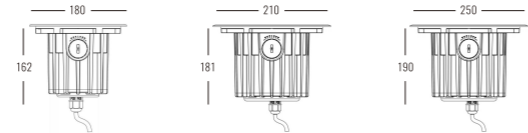

7047

Downlight Recessed. Ambience/UGR

INGROUND series

IP67

Architectural OUTDOOR

Light Source	Power	Size	Source Lumens	System Lumens	CCT	Code
COB LED	18W	Ø180x162mm	1940lm	1086lm	● 2700K	704742.B.P.C
COB LED	18W	Ø180x162mm	2070lm	1188lm	● 3000K	704743.B.P.C
COB LED	18W	Ø180x162mm	2200lm	1309lm	○ 4000K	704744.B.P.C
COB LED	18W	Ø180x162mm	2285lm	1440lm	○ 5000K	704745.B.P.C
COB LED	27W	Ø210x181mm	2909lm	1629lm	● 2700K	704752.B.P.C
COB LED	27W	Ø210x181mm	3105lm	1782lm	● 3000K	704753.B.P.C
COB LED	27W	Ø210x181mm	3301lm	1964lm	○ 4000K	704754.B.P.C
COB LED	27W	Ø210x181mm	3428lm	2160lm	○ 5000K	704755.B.P.C
COB LED	36W	Ø250x190mm	3879lm	2172lm	● 2700K	704762.B.P.C
COB LED	36W	Ø250x190mm	4140lm	2376lm	● 3000K	704763.B.P.C
COB LED	36W	Ø250x190mm	4401lm	2618lm	○ 4000K	704764.B.P.C
COB LED	36W	Ø250x190mm	4571lm	2879lm	○ 5000K	704765.B.P.C

Beam Angle: B(1-3° 2-5° 3-8° 4-12° 5-15° 6-25° 7-40° 8-60° 9-10° 45° 10-20° 65°)

Power Supply: P(1-On/Off 2-0-10V Dim 3-DALI Dim)

Colour Finish: C(1-Black)

Black

POCHÉ