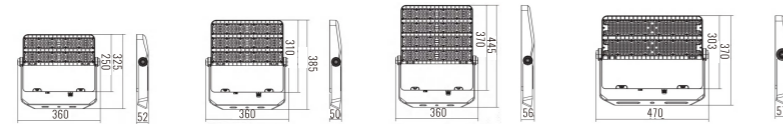

# Architectural OUTDOOR

Light Source	Power	Size	Source Lumens	System Lumens	CCT	Code
SMD LED	100W	325x360x52mm	11806lm	9091lm	● 2700K	701512.B.P.C
SMD LED	100W	325x360x52mm	12600lm	9702lm	● 3000K	701513.B.P.C
SMD LED	100W	325x360x52mm	13394lm	10313lm	○ 4000K	701514.B.P.C
SMD LED	100W	325x360x52mm	13910lm	10711lm	○ 5000K	701515.B.P.C
SMD LED	150W	385x360x50mm	17709lm	13636lm	● 2700K	701522.B.P.C
SMD LED	150W	385x360x50mm	18900lm	14553lm	● 3000K	701523.B.P.C
SMD LED	150W	385x360x50mm	20091lm	15470lm	○ 4000K	701524.B.P.C
SMD LED	150W	385x360x50mm	20866lm	16067lm	○ 5000K	701525.B.P.C
SMD LED	200W	445x360x56mm	21926lm	16883lm	● 2700K	701532.B.P.C
SMD LED	200W	445x360x56mm	23400lm	18018lm	● 3000K	701533.B.P.C
SMD LED	200W	445x360x56mm	24874lm	19153lm	○ 4000K	701534.B.P.C
SMD LED	200W	445x360x56mm	25834lm	19892lm	○ 5000K	701535.B.P.C
SMD LED	300W	370x470x57mm	27829lm	21428lm	● 2700K	701542.B.P.C
SMD LED	300W	370x470x57mm	29700lm	22869lm	● 3000K	701543.B.P.C
SMD LED	300W	370x470x57mm	31571lm	24310lm	○ 4000K	701544.B.P.C
SMD LED	300W	370x470x57mm	32789lm	25247lm	○ 5000K	701545.B.P.C