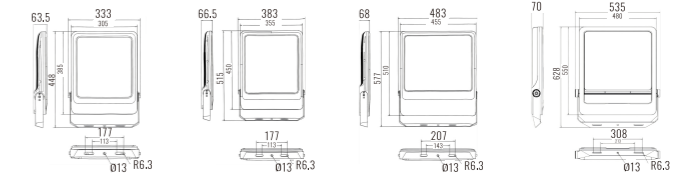

# Architectural OUTDOOR

OSRAM 50,000hrs SMD LED LM80 Adf Ra >80 UGR <19 IP66 5 years Warranty AC220-240V 50/60Hz CE Die-cast Aluminum Heatsink

Light Source	Power	Size	Source Lumens	System Lumens	CCT	Code
SMD LED	200W	385x333x63.5mm	25299lm	19480lm	● 2700K	701442.B.P.C
SMD LED	200W	385x333x63.5mm	27000lm	20790lm	● 3000K	701443.B.P.C
SMD LED	200W	385x333x63.5mm	28701lm	22100lm	○ 4000K	701444.B.P.C
SMD LED	200W	385x333x63.5mm	29808lm	22952lm	○ 5000K	701445.B.P.C
SMD LED	300W	450x383x66.5mm	37949lm	29220lm	● 2700K	701452.B.P.C
SMD LED	300W	450x383x66.5mm	40500lm	31185lm	● 3000K	701453.B.P.C
SMD LED	300W	450x383x66.5mm	43052lm	33150lm	○ 4000K	701454.B.P.C
SMD LED	300W	450x383x66.5mm	44712lm	34428lm	○ 5000K	701455.B.P.C
SMD LED	400W	510x483x68mm	50598lm	38960lm	● 2700K	701462.B.P.C
SMD LED	400W	510x483x68mm	54000lm	41580lm	● 3000K	701463.B.P.C
SMD LED	400W	510x483x68mm	57402lm	44200lm	○ 4000K	701464.B.P.C
SMD LED	400W	510x483x68mm	59616lm	45904lm	○ 5000K	701465.B.P.C
SMD LED	500W	550x535x70mm	63248lm	48701lm	● 2700K	701472.B.P.C
SMD LED	500W	550x535x70mm	67500lm	51975lm	● 3000K	701473.B.P.C
SMD LED	500W	550x535x70mm	71753lm	55249lm	○ 4000K	701474.B.P.C
SMD LED	500W	550x535x70mm	74520lm	57380lm	○ 5000K	701475.B.P.C