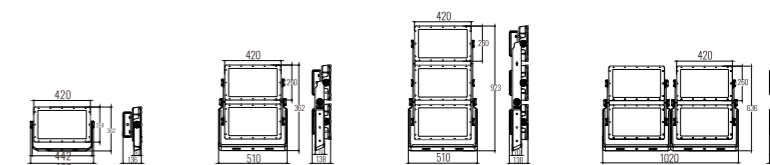

Light Source	Power	Size	Source Lumens	System Lumens	CCT	Code
SMD LED	500W	420x365x136mm	47646lm	36688lm	3000K	701712.B.P.C
SMD LED	500W	420x365x136mm	50850lm	39155lm	4000K	701713.B.P.C
SMD LED	500W	420x365x136mm	54054lm	41621lm	5000K	701714.B.P.C
SMD LED	500W	420x365x136mm	56138lm	43227lm	6000K	701715.B.P.C
SMD LED	1000W	420x622x138mm	96136lm	74025lm	3000K	701722.B.P.C
SMD LED	1000W	420x622x138mm	102600lm	79002lm	4000K	701723.B.P.C
SMD LED	1000W	420x622x138mm	109064lm	83979lm	5000K	701724.B.P.C
SMD LED	1000W	420x622x138mm	113270lm	87218lm	6000K	701725.B.P.C
SMD LED	1500W	420x923x138mm	139145lm	107141lm	3000K	701732.B.P.C
SMD LED	1500W	420x923x138mm	148500lm	114345lm	4000K	701733.B.P.C
SMD LED	1500W	420x923x138mm	157856lm	121549lm	5000K	701734.B.P.C
SMD LED	1500W	420x923x138mm	163944lm	126237lm	6000K	701735.B.P.C
SMD LED	2000W	1020x636x138mm	185526lm	142855lm	3000K	701742.B.P.C
SMD LED	2000W	1020x636x138mm	198000lm	152460lm	4000K	701743.B.P.C
SMD LED	2000W	1020x636x138mm	210474lm	152065lm	5000K	701744.B.P.C
SMD LED	2000W	1020x636x138mm	218592lm	168316lm	6000K	701745.B.P.C

Beam Angle: B(1-30° 2-45° 3-60° 4-90° 5-120°)

Power Supply: P(1-On/Off 2-DALI Dim 3-0-10V Dim)

Colour Finish: C(1-Black 2-Grey)