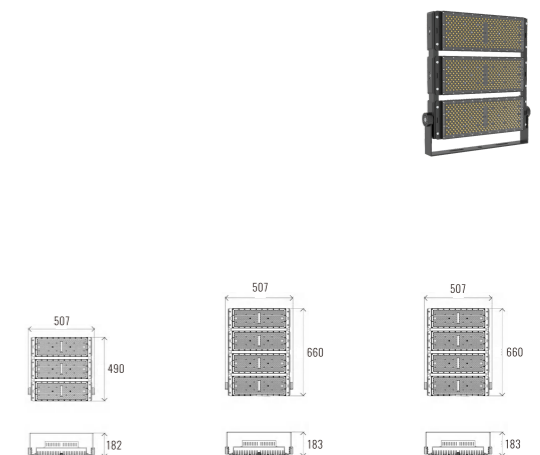

Architectural OUTDOOR

OSRAM 50,000hrs SMD LED LM80 Adj. Ra >80 UGR <19 IP65 5 years Warranty AC220-240V 50/60Hz CE Die-cast Aluminum Heatsink

Light Source	Power	Size	Source Lumens	System Lumens	CCT	Code
SMD LED	600W	507x490x182mm	58188lm	44805lm	● 2700K	701642.B.P.C
SMD LED	600W	507x490x182mm	62100lm	47817lm	● 3000K	701643.B.P.C
SMD LED	600W	507x490x182mm	66012lm	50829lm	○ 4000K	701644.B.P.C
SMD LED	600W	507x490x182mm	68558lm	52790lm	○ 5000K	701645.B.P.C
SMD LED	720W	507x660x183mm	66789lm	51428lm	● 2700K	701652.B.P.C
SMD LED	720W	507x660x183mm	71280lm	54886lm	● 3000K	701653.B.P.C
SMD LED	720W	507x660x183mm	75771lm	58343lm	○ 4000K	701654.B.P.C
SMD LED	720W	507x660x183mm	78693lm	60594lm	○ 5000K	701655.B.P.C
SMD LED	800W	507x660x183mm	67464lm	51947lm	● 2700K	701662.B.P.C
SMD LED	800W	507x660x183mm	72000lm	55440lm	● 3000K	701663.B.P.C
SMD LED	800W	507x660x183mm	76536lm	58933lm	○ 4000K	701664.B.P.C
SMD LED	800W	507x660x183mm	79488lm	61206lm	○ 5000K	701665.B.P.C

Beam Angle: B(1-30° 2-60° 3-90°)

Power Supply: P(1-On/Off 2-DALI Dim 3-0-10V Dim)

Colour Finish: C(1-Black 2-Grey)