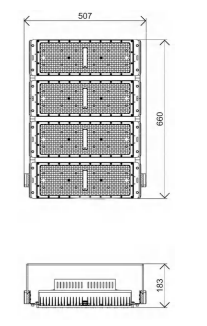

Beam Angle: B(1-15° 2-30° 3-60° 4-120° 5-70°\*140°)

Power Supply: P(1-On/Off 2-DALI Dim 3-0-10V Dim)

Colour Finish: C(1-Black 2-Grey)

200W

400W

500W/600W

720W/800W

Dimension