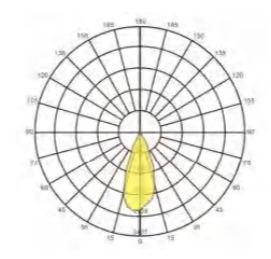

Beam Angle: B(1-15° 2-30° 3-60° 4-120° 5-70°\*140°)

Power Supply: P(1-On/Off 2-DALI Dim 3-0-10V Dim)

Colour Finish: C(1-Black 2-Grey)

200W

400W

500W/600W

720W/800W

Dimension

Beam Angel

30°

60°

90°