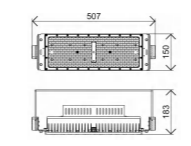

Beam Angle: B(1-15° 2-30° 3-60° 4-120° 5-70°\*140°)

Power Supply: P(1-On/Off 2-DALI Dim 3-0-10V Dim)

Colour Finish: C(1-Black 2-Grey)

200W

400W

500W/600W

720W/800W

Dimension