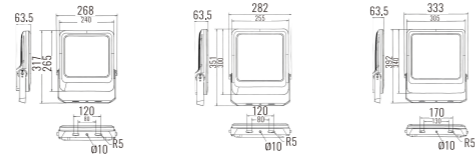

# Architectural OUTDOOR

OSRAM 50,000hrs SMD LED LM80 Adf Ra >80 UGR <19 IP66 5 years Warranty AC220-240V 50/60Hz CE Die-cast Aluminum Heatsink

Light Source	Power	Size	Source Lumens	System Lumens	CCT	Code
SMD LED	50W	265x268x63.5mm	6325lm	4870lm	● 2700K	701412.B.P.C
SMD LED	50W	265x268x63.5mm	6750lm	5198lm	● 3000K	701413.B.P.C
SMD LED	50W	265x268x63.5mm	7175lm	5525lm	○ 4000K	701414.B.P.C
SMD LED	50W	265x268x63.5mm	7452lm	5738lm	○ 5000K	701415.B.P.C
SMD LED	100W	300x282x63.5mm	12650lm	9740lm	● 2700K	701422.B.P.C
SMD LED	100W	300x282x63.5mm	13500lm	10395lm	● 3000K	701423.B.P.C
SMD LED	100W	300x282x63.5mm	14351lm	11050lm	○ 4000K	701424.B.P.C
SMD LED	100W	300x282x63.5mm	14904lm	11476lm	○ 5000K	701425.B.P.C
SMD LED	150W	340x333x63.5mm	18974lm	14610lm	● 2700K	701432.B.P.C
SMD LED	150W	340x333x63.5mm	20250lm	15593lm	● 3000K	701433.B.P.C
SMD LED	150W	340x333x63.5mm	21526lm	16575lm	○ 4000K	701434.B.P.C
SMD LED	150W	340x333x63.5mm	22356lm	17214lm	○ 5000K	701435.B.P.C