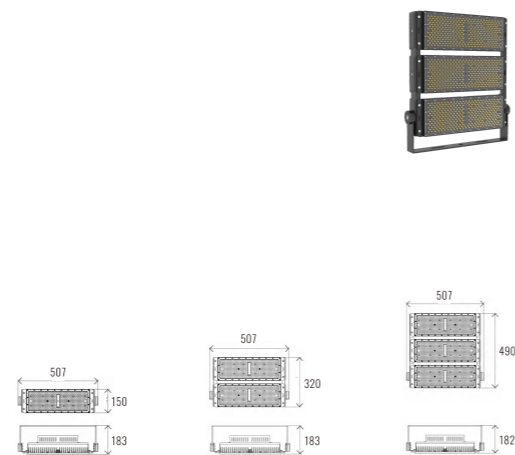

7016

Downlight Recessed. Ambience/UGR

FLOOD series

IP65

Architectural OUTDOOR

OSRAM 50,000hrs SMD LED LM80 Adj. Ra >80 UGR <19 IP65 5 years Warranty AC220-240V 50/60Hz CE Die-cast Aluminum Heatsink

Light Source	Power	Size	Source Lumens	System Lumens	CCT	Code
SMD LED	200W	507x150x183mm	20239lm	15584lm	● 2700K	701612.B.P.C
SMD LED	200W	507x150x183mm	21600lm	16632lm	● 3000K	701613.B.P.C
SMD LED	200W	507x150x183mm	22961lm	17680lm	○ 4000K	701614.B.P.C
SMD LED	200W	507x150x183mm	23846lm	18362lm	○ 5000K	701615.B.P.C
SMD LED	400W	507x320x183mm	38792lm	29870lm	● 2700K	701622.B.P.C
SMD LED	400W	507x320x183mm	41400lm	31878lm	● 3000K	701623.B.P.C
SMD LED	400W	507x320x183mm	44008lm	33886lm	○ 4000K	701624.B.P.C
SMD LED	400W	507x320x183mm	45706lm	35193lm	○ 5000K	701625.B.P.C
SMD LED	500W	507x490x182mm	48490lm	37337lm	● 2700K	701632.B.P.C
SMD LED	500W	507x490x182mm	51750lm	39848lm	● 3000K	701633.B.P.C
SMD LED	500W	507x490x182mm	55010lm	42358lm	○ 4000K	701634.B.P.C
SMD LED	500W	507x490x182mm	57132lm	43992lm	○ 5000K	701635.B.P.C

Beam Angle: B(1-30° 2-60° 3-90°)

Power Supply: P(1-On/Off 2-DALI Dim 3-0-10V Dim)

Colour Finish: C(1-Black 2-Grey)

7016

Downlight Recessed. Ambience/UGR

FLOOD series

IP65