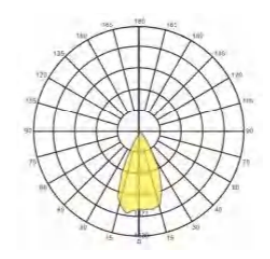

Beam Angle: B(1-15° 2-30° 3-60° 4-120° 5-70°\*140°)

Power Supply: P(1-On/Off 2-DALI Dim 3-0-10V Dim)

Colour Finish: C(1-Black 2-Grey)

200W

400W

500W/600W

720W/800W

Dimension

Beam Angel

30°

60°

90°