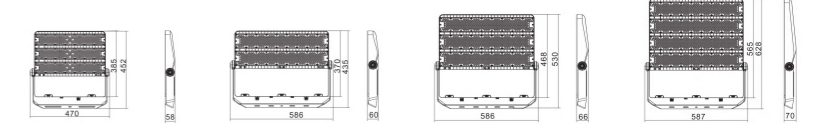

# Architectural OUTDOOR

Light Source	Power	Size	Source Lumens	System Lumens	CCT	Code
SMD LED	450W	452x470x58mm	41743lm	32142lm	● 2700K	701552.B.P.C
SMD LED	450W	452x470x58mm	44550lm	34304lm	● 3000K	701553.B.P.C
SMD LED	450W	452x470x58mm	47357lm	36465lm	○ 4000K	701554.B.P.C
SMD LED	450W	452x470x58mm	49183lm	37871lm	○ 5000K	701555.B.P.C
SMD LED	500W	435x586x60mm	48490lm	37337lm	● 2700K	701562.B.P.C
SMD LED	500W	435x586x60mm	51750lm	39848lm	● 3000K	701563.B.P.C
SMD LED	500W	435x586x60mm	55010lm	42358lm	○ 4000K	701564.B.P.C
SMD LED	500W	435x586x60mm	57132lm	43992lm	○ 5000K	701565.B.P.C
SMD LED	750W	530x586x66mm	69572lm	53571lm	● 2700K	701572.B.P.C
SMD LED	750W	530x586x66mm	74250lm	57173lm	● 3000K	701573.B.P.C
SMD LED	750W	530x586x66mm	78928lm	60774lm	○ 4000K	701574.B.P.C
SMD LED	750W	530x586x66mm	81972lm	63118lm	○ 5000K	701575.B.P.C
SMD LED	1000W	587x628x70mm	92763lm	71428lm	● 2700K	701582.B.P.C
SMD LED	1000W	587x628x70mm	99000lm	76230lm	● 3000K	701583.B.P.C
SMD LED	1000W	587x628x70mm	105237lm	81032lm	○ 4000K	701584.B.P.C
SMD LED	1000W	587x628x70mm	109296lm	84158lm	○ 5000K	701585.B.P.C