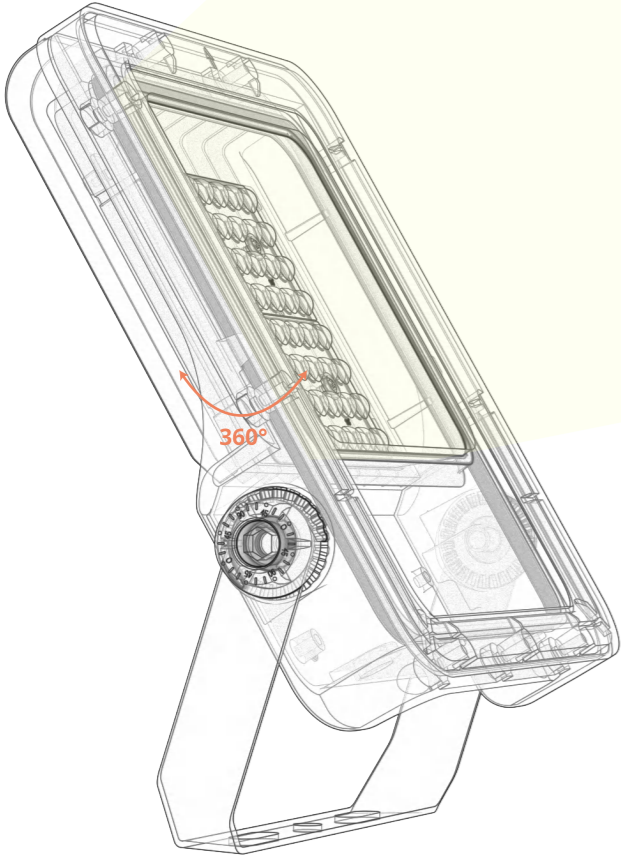

## FLOOD LIGHT

FLOOD 7014  
50W/100W/150W/200W  
300W/400W/500W  
P.3-4

FLOOD 7015  
100W/150W/200W/300W  
450W/500W/750W/1000W  
P.5-6

FLOOD 7016  
200W/400W/500W/600W  
720W/800W  
P.9-10

FLOOD 7017  
500W/1000W/1500W/2000W  
P.12

# LED Flood Light - C6 Series

High-temperature-resistant nano-material reflective sheet, UV-resistant, long-lasting without yellowing, high-brightness 3030 light-emitting diode (LED) source, with a luminous efficiency of up to 140lm/W.

ADC12 die-cast aluminum housing. IP65 Waterproof, UV resistant, tempered glass cover plate.

High thermal conductivity aluminum substrate, which can quickly dissipate the heat generated by the lamp chip, maintaining a higher luminous flux retention rate of the lamp.