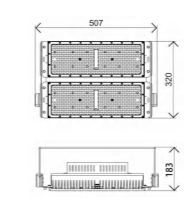

Beam Angle: B(1-15° 2-30° 3-60° 4-120° 5-70°\*140°)

Power Supply: P(1-On/Off 2-DALI Dim 3-0-10V Dim)

Colour Finish: C(1-Black 2-Grey)

200W

400W

500W/600W

720W/800W

Dimension