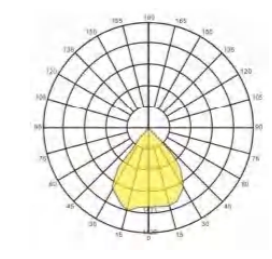

Beam Angle: B(1-15° 2-30° 3-60° 4-120° 5-70°\*140°)

Power Supply: P(1-On/Off 2-DALI Dim 3-0-10V Dim)

Colour Finish: C(1-Black 2-Grey)

200W

400W

500W/600W

720W/800W

Dimension

Beam Angel

30°

60°

90°