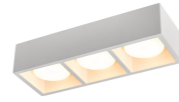

Beam Angle: B(1-120°)

Power Supply: P(1-On/Off 2-DALI Dim 3-0-10V Dim)

Colour Finish: C(W-White)

White

5067

Downlight Recessed. Ambience/UGR

PLATTEseries

ArchitecturalINDOOR