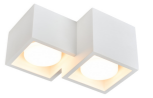

Architectural INDOOR

OSRAM 50,000hrs	SMD	LED LM80	Fixed	Ra >90	UGR <19	IP20	5 Years Warranty	AC220-240V 50/60Hz	CE	Gypsum	120°

Light Source	Power	Size	Source Lumens	System Lumens	CCT	Code
SMD LED	7x6W	310x210x70mm	4648lm	3012lm	● 2700K	506912.B.P.C
SMD LED	7x6W	310x210x70mm	4960lm	3214lm	● 3000K	506913.B.P.C
SMD LED	7x6W	310x210x70mm	5272lm	3417lm	● 4000K	506914.B.P.C
SMD LED	7x6W	310x210x70mm	5476lm	3548lm	● 5000K	506915.B.P.C

Beam Angle: B(1-120°)

Power Supply: P(1-On/Off 2-DALI Dim 3-0-10V Dim)

Colour Finish: C(W-White)

OSRAM 50,000hrs	SMD	LED LM80	Fixed	Ra >90	UGR <19	IP20	5 Years Warranty	AC220-240V 50/60Hz	CE	Gypsum	120°

Light Source	Power	Size	Source Lumens	System Lumens	CCT	Code
SMD LED	7x2W	215x165x110mm	1627lm	1004lm	● 2700K	507012.B.P.C
SMD LED	7x2W	215x165x110mm	1736lm	1071lm	● 3000K	507013.B.P.C
SMD LED	7x2W	215x165x110mm	1845lm	1139lm	● 4000K	507014.B.P.C
SMD LED	7x2W	215x165x110mm	1917lm	1183lm	● 5000K	507015.B.P.C

Beam Angle: B(1-120°)

Power Supply: P(1-On/Off 2-DALI Dim 3-0-10V Dim)

Colour Finish: C(W-White)