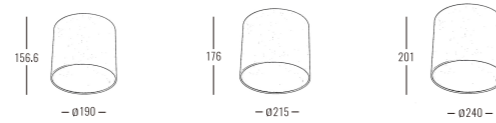

5050

Downlight Recessed. Ambience/UGR

FLACHE series

Architectural INDOOR

OSRAM 50,000hrs LED LM80 Fixed Ra >90 UGR <19 IP20 5 Years Warranty AC220-240V 50/60Hz CE Die-cast Aluminum Heatsink 120°

Light Source	Power	Size	Source Lumens	System Lumens	CCT	Code
SMD LED	50W	∅190x156.6mm	6325lm	4736lm	● 2700K	505052.B.P.C
SMD LED	50W	∅190x156.6mm	6750lm	5054lm	● 3000K	505053.B.P.C
SMD LED	50W	∅190x156.6mm	7175lm	5373lm	○ 4000K	505054.B.P.C
SMD LED	50W	∅190x156.6mm	7452lm	5580lm	○ 5000K	505055.B.P.C
SMD LED	70W	∅215x176mm	8855lm	6148lm	● 2700K	505062.B.P.C
SMD LED	70W	∅215x176mm	9450lm	6561lm	● 3000K	505063.B.P.C
SMD LED	70W	∅215x176mm	10045lm	6974lm	○ 4000K	505064.B.P.C
SMD LED	70W	∅215x176mm	10433lm	7243lm	○ 5000K	505065.B.P.C
SMD LED	85W	∅240x201mm	10752lm	7172lm	● 2700K	505072.B.P.C
SMD LED	85W	∅240x201mm	11475lm	7655lm	● 3000K	505073.B.P.C
SMD LED	85W	∅240x201mm	12198lm	8137lm	○ 4000K	505074.B.P.C
SMD LED	85W	∅240x201mm	12668lm	8451lm	○ 5000K	505075.B.P.C

Beam Angle: B(1-120°)

Power Supply: P(1-On/Off)

Colour Finish: C(WW-White/White)BB-Black/Black

4840

Downlight Surface. Ambience/UGR

ORBIS series

Architectural INDOOR