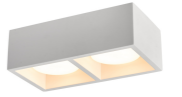

5066

Downlight Recessed. Ambience/UGR

PLATTEseries

OSRAM 50,000hrs	SMD	LED LM80	Fixed	Ra >90	UGR <19	IP20	5 Years Warranty	AC220-240V 50/60Hz	CE	Gypsum	120°

Light Source	Power	Size	Source Lumens	System Lumens	CCT	Code
SMD LED	7W	110x110x70mm	813lm	535lm	● 2700K	506512.B.P.C
SMD LED	7W	110x110x70mm	868lm	571lm	● 3000K	506513.B.P.C
SMD LED	7W	110x110x70mm	923lm	607lm	● 4000K	506514.B.P.C
SMD LED	7W	110x110x70mm	958lm	631lm	● 5000K	506515.B.P.C

Beam Angle: B(1-120°)

Power Supply: P(1-On/Off 2-DALI Dim 3-0-10V Dim)

Colour Finish: C(W-White)

White

OSRAM 50,000hrs	SMD	LED LM80	Fixed	Ra >90	UGR <19	IP20	5 Years Warranty	AC220-240V 50/60Hz	CE	Gypsum	120°

Light Source	Power	Size	Source Lumens	System Lumens	CCT	Code
SMD LED	7x2W	210x110x70mm	1627lm	1004lm	● 2700K	506612.B.P.C
SMD LED	7x2W	210x110x70mm	1736lm	1071lm	● 3000K	506613.B.P.C
SMD LED	7x2W	210x110x70mm	1845lm	1139lm	● 4000K	506614.B.P.C
SMD LED	7x2W	210x110x70mm	1917lm	1183lm	● 5000K	506615.B.P.C

Beam Angle: B(1-120°)

Power Supply: P(1-On/Off 2-DALI Dim 3-0-10V Dim)

Colour Finish: C(W-White)

White