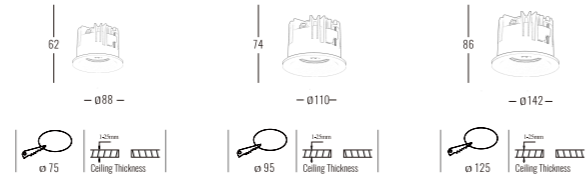

4832

Downlight Recessed. Ambience/UGR

SCHUTZseries

IP65

Architectural INDOOR

Light Source	Power	Size	Source Lumens	System Lumens	CCT	Code
COB LED	10W	ø88x62mm	1162lm	910lm	● 2700K	483212.B.P.C
COB LED	10W	ø88x62mm	1240lm	971lm	● 3000K	483213.B.P.C
COB LED	10W	ø88x62mm	1318lm	1032lm	○ 4000K	483214.B.P.C
COB LED	10W	ø88x62mm	1369lm	1072lm	○ 5000K	483215.B.P.C
COB LED Zigbee Smart	0-10W	ø88x62mm	0-1369lm	0-1072lm	● 2700K - ○ 6500K	483216.B.5.C
COB LED	15W	ø110x74mm	1743lm	1274lm	● 2700K	483222.B.P.C
COB LED	15W	ø110x74mm	1860lm	1359lm	● 3000K	483223.B.P.C
COB LED	15W	ø110x74mm	1977lm	1445lm	○ 4000K	483224.B.P.C
COB LED	15W	ø110x74mm	2053lm	1501lm	○ 5000K	483225.B.P.C
COB LED	20W	ø142x86mm	2324lm	1820lm	● 2700K	483232.B.P.C
COB LED	20W	ø142x86mm	2480lm	1942lm	● 3000K	483233.B.P.C
COB LED	20W	ø142x86mm	2636lm	2064lm	○ 4000K	483234.B.P.C
COB LED	20W	ø142x86mm	2738lm	2144lm	○ 5000K	483235.B.P.C
COB LED Zigbee Smart	0-20W	ø142x86mm	0-2738lm	0-2144lm	● 2700K - ○ 6500K	483236.B.5.C