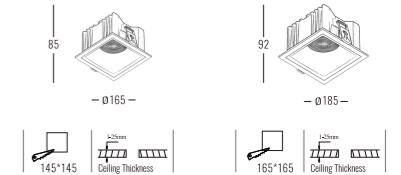

4831

Downlight Recessed. Ambience/UGR

DICHTseries

IP65

ArchitecturalINDOOR

Light Source	Power	Size	Source Lumens	System Lumens	CCT	Code
COB LED	10W	ø165x85mm	3739lm	2778lm	● 2700K	483142.B.P.C
COB LED	10W	ø165x85mm	3990lm	2965lm	● 3000K	483143.B.P.C
COB LED	10W	ø165x85mm	4241lm	3152lm	○ 4000K	483144.B.P.C
COB LED	10W	ø165x85mm	4405lm	3274lm	○ 5000K	483145.B.P.C
COB LED Zigbee Smart	0-10W	ø165x85mm	0-4405lm	0-3274lm	● 2700K - ○ 6500K	483146.B.5.C
COB LED	15W	ø185x92mm	4486lm	3269lm	● 2700K	483152.B.P.C
COB LED	15W	ø185x92mm	4788lm	3488lm	● 3000K	483153.B.P.C
COB LED	15W	ø185x92mm	5090lm	3708lm	○ 4000K	483154.B.P.C
COB LED	15W	ø185x92mm	5286lm	3851lm	○ 5000K	483155.B.P.C