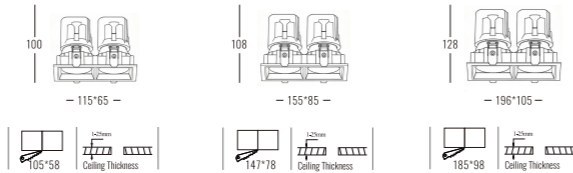

4837

Downlight Recessed. Ambience/UGR

DURAseries

IP65

Architectural INDOOR

Light Source	Power	Size	Source Lumens	System Lumens	CCT	Code
COB LED	14W	115x65x100mm	1627lm	1164lm	● 2700K	483712.B.P.C
COB LED	14W	115x65x100mm	1736lm	1243lm	● 3000K	483713.B.P.C
COB LED	14W	115x65x100mm	1845lm	1321lm	○ 4000K	483714.B.P.C
COB LED	14W	115x65x100mm	1917lm	1372lm	○ 5000K	483715.B.P.C
COB LED	24W	155x85x108mm	2789lm	2183lm	● 2700K	483722.B.P.C
COB LED	24W	155x85x108mm	2976lm	2330lm	● 3000K	483723.B.P.C
COB LED	24W	155x85x108mm	3163lm	2477lm	○ 4000K	483724.B.P.C
COB LED	24W	155x85x108mm	3286lm	2573lm	○ 5000K	483725.B.P.C
COB LED Zigbee Smart	0-24W	155x85x108mm	0-3286lm	0-2573lm	● 2700K - ○ 6500K	483826.B.5.C
COB LED	36W	196x105x128mm	4183lm	3093lm	● 2700K	483732.B.P.C
COB LED	36W	196x105x128mm	4464lm	3301lm	● 3000K	483733.B.P.C
COB LED	36W	196x105x128mm	4745lm	3509lm	○ 4000K	483734.B.P.C
COB LED	36W	196x105x128mm	4928lm	3644lm	○ 5000K	483735.B.P.C
COB LED Zigbee Smart	0-36W	196x105x128mm	0-4928lm	0-3644lm	● 2700K - ○ 6500K	483736.B.5.C

Beam Angle: B(1-15° 2-24° 3-36° 4-55°)

Power Supply: P(1-On/Off 2-Phase Dim 3-DALI Dim 4-0-10V Dim)

Colour Finish: C(WW-White/White WB-White/Black WMS-White/Mat Silver WS-White/Silver WRG-White/Rose Gold WCB-White/Chrome Black)

4838

Downlight Recessed. Ambience/UGR

DURAseries

IP65

TRIMLESS