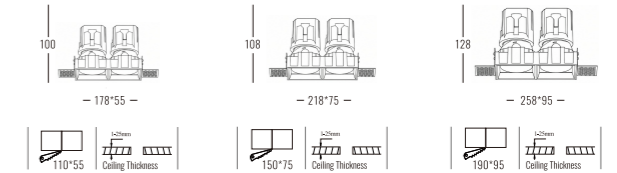

4838

Downlight Recessed. Ambience/UGR

DURAseries

IP65

TRIMLESS

Architectural INDOOR

Light Source	Power	Size	Source Lumens	System Lumens	CCT	Code
COB LED	14W	178x55x100mm	1627lm	1164lm	● 2700K	483812.B.P.C
COB LED	14W	178x55x100mm	1736lm	1243lm	● 3000K	483813.B.P.C
COB LED	14W	178x55x100mm	1845lm	1321lm	○ 4000K	483814.B.P.C
COB LED	14W	178x55x100mm	1917lm	1372lm	○ 5000K	483815.B.P.C
COB LED	24W	218x75x108mm	2789lm	2183lm	● 2700K	483822.B.P.C
COB LED	24W	218x75x108mm	2976lm	2330lm	● 3000K	483823.B.P.C
COB LED	24W	218x75x108mm	3163lm	2477lm	○ 4000K	483824.B.P.C
COB LED	24W	218x75x108mm	3286lm	2573lm	○ 5000K	483825.B.P.C
COB LED Zigbee Smart	0-24W	218x75x108mm	0-3286lm	0-2573lm	● 2700K - ○ 6500K	483826.B.5.C
COB LED	36W	258x95x128mm	4183lm	3093lm	● 2700K	443832.B.P.C
COB LED	36W	258x95x128mm	4464lm	3301lm	● 3000K	443833.B.P.C
COB LED	36W	258x95x128mm	4745lm	3509lm	○ 4000K	443834.B.P.C
COB LED	36W	258x95x128mm	4928lm	3644lm	○ 5000K	443835.B.P.C
COB LED Zigbee Smart	0-36W	258x95x128mm	0-4928lm	0-3644lm	● 2700K - ○ 6500K	443836.B.5.C