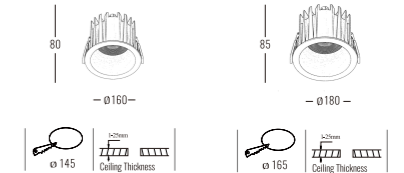

Beam Angle: B(1-55°)

Power Supply: P(1-On/Off 2-Phase Dim 3-DALI Dim 4-0-10V Dim)

Colour Finish: C(WW-White/White WB-White/Black WMS-White/Mat Silver)

4830

Downlight Recessed. Ambience/UGR

DICHTseries

IP65

ArchitecturalINDOOR