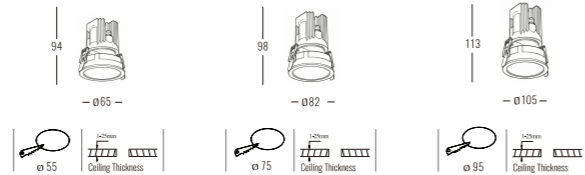

4833

Downlight Recessed. Ambience/UGR

DURAseries

IP65

Architectural INDOOR