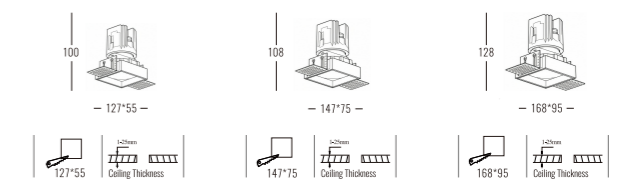

4836

Downlight Recessed. Ambience/UGR

DURAseries

IP65

TRIMLESS

Architectural INDOOR

OSRAM 50,000hrs LED LM80 Fixed Ra >90 UGR <19 IP65 5 years Warranty AC220-240V 50/60Hz CE Die-cast Aluminum Heatsink

Light Source	Power	Size	Source Lumens	System Lumens	CCT	Code
COB LED	7W	127x55x100mm	813lm	582lm	● 2700K	483612.B.P.C
COB LED	7W	127x55x100mm	868lm	621lm	● 3000K	483613.B.P.C
COB LED	7W	127x55x100mm	923lm	661lm	○ 4000K	483614.B.P.C
COB LED	7W	127x55x100mm	958lm	686lm	○ 5000K	483615.B.P.C
COB LED	12W	147x75x108mm	1394lm	1092lm	● 2700K	483622.B.P.C
COB LED	12W	147x75x108mm	1488lm	1165lm	● 3000K	483623.B.P.C
COB LED	12W	147x75x108mm	1582lm	1239lm	○ 4000K	483624.B.P.C
COB LED	12W	147x75x108mm	1643lm	1286lm	○ 5000K	483625.B.P.C
COB LED	20W	168x95x128mm	2324lm	1638lm	● 2700K	483632.B.P.C
COB LED	20W	168x95x128mm	2480lm	1748lm	● 3000K	483633.B.P.C
COB LED	20W	168x95x128mm	2636lm	1858lm	○ 4000K	483634.B.P.C
COB LED	20W	168x95x128mm	2738lm	1929lm	○ 5000K	483635.B.P.C