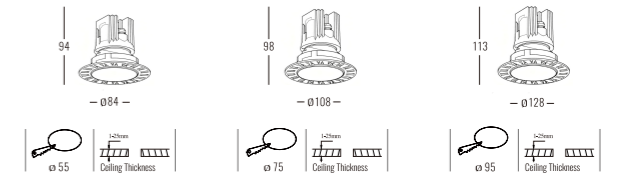

Architectural INDOOR

OSRAM 50,000hrs LED LM80 Fixed Ra >90 UGR <19 IP65 5 years Warranty AC220-240V 50/60Hz CE Die-cast Aluminum Heatsink 15° 24° 36° 55°

Light Source	Power	Size	Source Lumens	System Lumens	CCT	Code
COB LED	7W	∅84x94mm	813lm	582lm	● 2700K	483412.B.P.C
COB LED	7W	∅84x94mm	868lm	621lm	● 3000K	483413.B.P.C
COB LED	7W	∅84x94mm	923lm	661lm	○ 4000K	483414.B.P.C
COB LED	7W	∅84x94mm	958lm	686lm	○ 5000K	483415.B.P.C
COB LED	12W	∅108x98mm	1394lm	1092lm	● 2700K	483422.B.P.C
COB LED	12W	∅108x98mm	1488lm	1165lm	● 3000K	483423.B.P.C
COB LED	12W	∅108x98mm	1582lm	1239lm	○ 4000K	483424.B.P.C
COB LED	12W	∅108x98mm	1643lm	1286lm	○ 5000K	483425.B.P.C
COB LED Zigbee Smart	0-12W	∅108x98mm	0-1643lm	0-1286lm	● 2700K - ○ 6500K	483426.B.5.C
COB LED	20W	∅128x113mm	2324lm	1638lm	● 2700K	483432.B.P.C
COB LED	20W	∅128x113mm	2480lm	1748lm	● 3000K	483433.B.P.C
COB LED	20W	∅128x113mm	2636lm	1858lm	○ 4000K	483434.B.P.C
COB LED	20W	∅128x113mm	2738lm	1929lm	○ 5000K	483435.B.P.C
COB LED Zigbee Smart	0-20W	∅128x113mm	0-2738lm	0-1929lm	● 2700K - ○ 6500K	483436.B.5.C

Beam Angle: B(1-15° 2-24° 3-36° 4-55°)

Power Supply: P(1-On/Off 2-Phase Dim 3-DALI Dim 4-0-10V Dim)

Colour Finish: C(WW-White/White WB-White/Black WMS-White/Mat Silver WS-White/Silver WRG-White/Rose Gold WCB-White/Chrome Black)