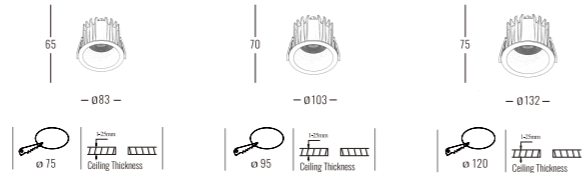

4830

Downlight Recessed. Ambience/UGR

DICHTseries

IP65

ArchitecturalINDOOR

OSRAM 50,000hrs LED LM80 Fixed Ra >90 UGR <19 IP65 5 years Warranty AC220-240V 50/60Hz CE Die-cast Aluminum Heatsink 55°

Light Source	Power	Size	Source Lumens	System Lumens	CCT	Code
COB LED	12W	ø83x65mm	1394lm	1067lm	● 2700K	483012.B.P.C
COB LED	12W	ø83x65mm	1488lm	1138lm	● 3000K	483013.B.P.C
COB LED	12W	ø83x65mm	1582lm	1210lm	○ 4000K	483014.B.P.C
COB LED	12W	ø83x65mm	1643lm	1257lm	○ 5000K	483015.B.P.C
COB LED Zigbee Smart	0-12W	ø82x65mm	0-1643lm	0-1257lm	● 2700K - ○ 6500K	483016.B.5.C
COB LED	18W	ø103x70mm	2091lm	1600lm	● 2700K	483022.B.P.C
COB LED	18W	ø103x70mm	2232lm	1707lm	● 3000K	483023.B.P.C
COB LED	18W	ø103x70mm	2373lm	1815lm	○ 4000K	483024.B.P.C
COB LED	18W	ø103x70mm	2464lm	1885lm	○ 5000K	483025.B.P.C
COB LED Zigbee Smart	0-18W	ø103x70mm	0-2464lm	0-1885lm	● 2700K - ○ 6500K	483026.B.5.C
COB LED	25W	ø132x75mm	2717lm	1996lm	● 2700K	445032.B.P.C
COB LED	25W	ø132x75mm	2900lm	2130lm	● 3000K	445033.B.P.C
COB LED	25W	ø132x75mm	3083lm	2264lm	○ 4000K	445034.B.P.C
COB LED	25W	ø132x75mm	3202lm	2351lm	○ 5000K	445035.B.P.C

Beam Angle: B(1-55°)

Power Supply: P(1-On/Off 2-Phase Dim 3-DALI Dim 4-0-10V Dim)

Colour Finish: C(WW-White/White WB-White/Black WMS-White/Mat Silver)

4830

Downlight Recessed. Ambience/UGR

DICHTseries

IP65

ArchitecturalINDOOR