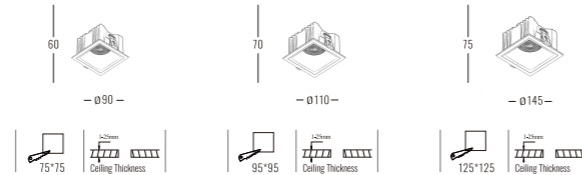

Light Source	Power	Size	Source Lumens	System Lumens	CCT	Code
COB LED	12W	ø90x60mm	1394lm	1067lm	● 2700K	483112.B.P.C
COB LED	12W	ø90x60mm	1488lm	1138lm	● 3000K	483113.B.P.C
COB LED	12W	ø90x60mm	1582lm	1210lm	○ 4000K	483114.B.P.C
COB LED	12W	ø90x60mm	1643lm	1257lm	○ 5000K	483115.B.P.C
COB LED Zigbee Smart	0-12W	ø90x60mm	0-1643lm	0-1257lm	● 2700K - ○ 6500K	483116.B.5.C
COB LED	18W	ø110x70mm	2091lm	1600lm	● 2700K	483122.B.P.C
COB LED	18W	ø110x70mm	2232lm	1707lm	● 3000K	483123.B.P.C
COB LED	18W	ø110x70mm	2373lm	1815lm	○ 4000K	483124.B.P.C
COB LED	18W	ø110x70mm	2464lm	1885lm	○ 5000K	483125.B.P.C
COB LED Zigbee Smart	0-18W	ø110x70mm	0-2464lm	0-1885lm	● 2700K - ○ 6500K	483126.B.5.C
COB LED	25W	ø145x75mm	2717lm	1996lm	● 2700K	483132.B.P.C
COB LED	25W	ø145x75mm	2900lm	2130lm	● 3000K	483133.B.P.C
COB LED	25W	ø145x75mm	3083lm	2264lm	○ 4000K	483134.B.P.C
COB LED	25W	ø145x75mm	3202lm	2351lm	○ 5000K	483135.B.P.C