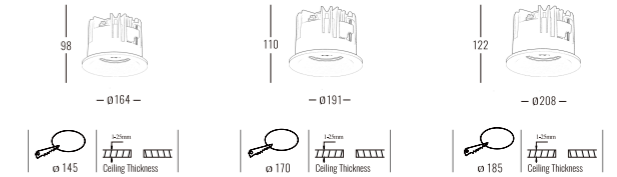

Light Source	Power	Size	Source Lumens	System Lumens	CCT	Code
COB LED	25W	ø164x98mm	2905lm	2183lm	● 2700K	483242.B.P.C
COB LED	25W	ø164x98mm	3100lm	2330lm	● 3000K	483243.B.P.C
COB LED	25W	ø164x98mm	3295lm	2477lm	○ 4000K	483244.B.P.C
COB LED	25W	ø164x98mm	3422lm	2573lm	○ 5000K	483245.B.P.C
COB LED	32W	ø191x110mm	3718lm	2911lm	● 2700K	483252.B.P.C
COB LED	32W	ø191x110mm	3968lm	3107lm	● 3000K	483253.B.P.C
COB LED	32W	ø191x110mm	4218lm	3303lm	○ 4000K	483254.B.P.C
COB LED	32W	ø191x110mm	4381lm	3430lm	○ 5000K	483255.B.P.C
COB LED	42W	ø208x122mm	4880lm	3639lm	● 2700K	483262.B.P.C
COB LED	42W	ø208x122mm	5208lm	3884lm	● 3000K	483263.B.P.C
COB LED	42W	ø208x122mm	5536lm	4128lm	○ 4000K	483264.B.P.C
COB LED	42W	ø208x122mm	5750lm	4288lm	○ 5000K	483265.B.P.C

Beam Angle: B(1-20° 2-40° 3-60°)

Power Supply: P(1-On/Off 2-Phase Dim 3-DALI Dim 4-0-10V Dim)

Colour Finish: C(WW-White/White)