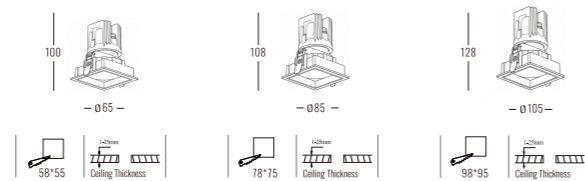

4835

Downlight Recessed. Ambience/UGR

DURAseries

IP65

Architectural INDOOR

OSRAM 50,000hrs LED LM80 Fixed Ra >90 UGR <19 IP65 5 years Warranty AC220-240V 50/60Hz CE Die-cast Aluminum Heatsink

Light Source	Power	Size	Source Lumens	System Lumens	CCT	Code
COB LED	7W	65x65x100mm	813lm	582lm	● 2700K	483512.B.P.C
COB LED	7W	65x65x100mm	868lm	621lm	● 3000K	483513.B.P.C
COB LED	7W	65x65x100mm	923lm	661lm	○ 4000K	483514.B.P.C
COB LED	7W	65x65x100mm	958lm	686lm	○ 5000K	483515.B.P.C
COB LED	12W	85x85x108mm	1394lm	1092lm	● 2700K	483522.B.P.C
COB LED	12W	85x85x108mm	1488lm	1165lm	● 3000K	483523.B.P.C
COB LED	12W	85x85x108mm	1582lm	1239lm	○ 4000K	483524.B.P.C
COB LED	12W	85x85x108mm	1643lm	1286lm	○ 5000K	483525.B.P.C
COB LED Zigbee Smart	0-12W	85x85x108mm	0-1643lm	0-1286lm	● 2700K - ○ 6500K	483526.B.5.C
COB LED	20W	105x105x128mm	2324lm	1638lm	● 2700K	483532.B.P.C
COB LED	20W	105x105x128mm	2480lm	1748lm	● 3000K	483533.B.P.C
COB LED	20W	105x105x128mm	2636lm	1858lm	○ 4000K	483534.B.P.C
COB LED	20W	105x105x128mm	2738lm	1929lm	○ 5000K	483535.B.P.C
COB LED Zigbee Smart	0-20W	105x105x128mm	0-2738lm	0-1929lm	● 2700K - ○ 6500K	483536.B.5.C