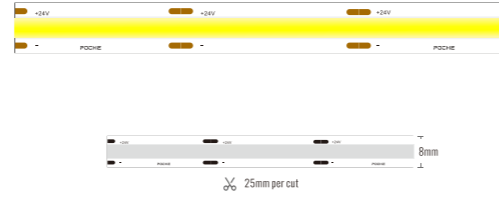

6061

Strip Light LED. Ambience/Dotless

DOTLESS series

Architectural INDOOR

Light Source	Power	Lumens Efficiency	System Lumens	CCT	Code
COB LED	12W/M	84Lm/W	1012lm	● 2700K	606112.L.P.I
COB LED	12W/M	90Lm/W	1080lm	● 3000K	606113.L.P.I
COB LED	12W/M	96Lm/W	1148lm	○ 4000K	606114.L.P.I
COB LED	12W/M	99Lm/W	1192lm	○ 5000K	606116.L.P.I

Length: L(1-5m/roll) 2-10m/roll

Power Supply: P(1-On/Off 2-Phase Dim 3-DALI Dim 4-0-10V Dim 5-Zigbee Smart)

IP Rating: I(1-IP20 2-IP54 3-IP65/67 4-IP68)

Protection Rating:

- CODE: CODRL00125:
- CODE: CODRL00126:
- CODE: CODRL00127:
- CODE: CODRL00128:
- CODE: CODRL00129:
- CODE: CODRL12652:

6062

Strip Light LED. Ambience/Dotless

DOTLESS series