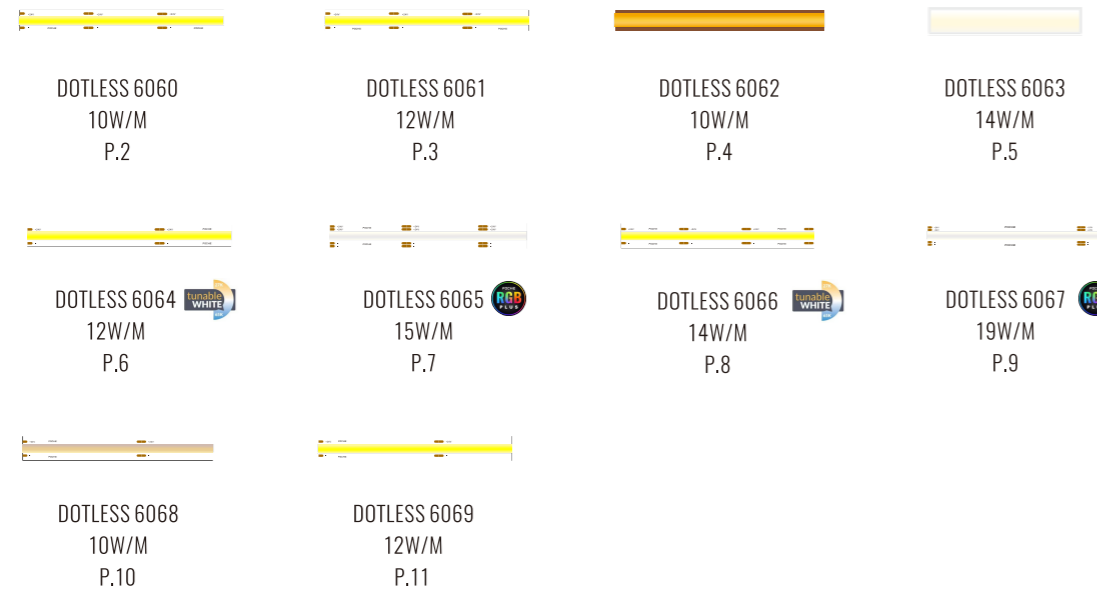

6060

Strip Light LED. Ambience/Dotless

DOTLESSseries

COB STRIP LIGHT

Light Source	Power	Lumens Efficiency	System Lumens	CCT	Code
COB LED	10W/M	94Lm/W	937lm	● 2700K	606012.L.P.I
COB LED	10W/M	100Lm/W	1000lm	● 3000K	606013.L.P.I
COB LED	10W/M	106Lm/W	1063lm	○ 4000K	606014.L.P.I
COB LED	10W/M	110Lm/W	1104lm	○ 5000K	606016.L.P.I

Length: L(1-5m/roll)2-10m/roll)

Power Supply: P(1-On/Off 2-Phase Dim 3-DALI Dim 4-0-10V Dim 5-Zigbee Smart)

IP Rating: I(1-IP20 2-IP54 3-IP65/674-IP68)

Protection Rating: