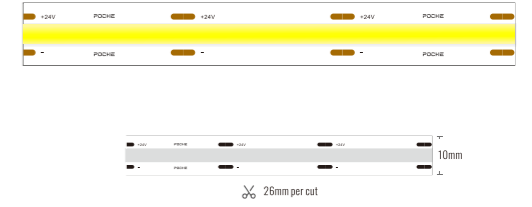

Architectural INDOOR