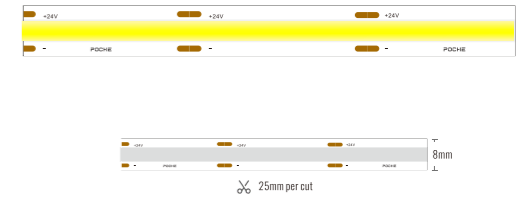

6060

Strip Light LED. Ambience/Dotless

DOTLESSseries

COB STRIP LIGHT

Light Source	Power	Lumens Efficiency	System Lumens	CCT	Code
COB LED	10W/M	94Lm/W	937lm	● 2700K	606012.L.P.I
COB LED	10W/M	100Lm/W	1000lm	● 3000K	606013.L.P.I
COB LED	10W/M	106Lm/W	1063lm	○ 4000K	606014.L.P.I
COB LED	10W/M	110Lm/W	1104lm	○ 5000K	606016.L.P.I

Length: L(1-5m/roll)2-10m/roll)

Power Supply: P(1-On/Off 2-Phase Dim 3-DALI Dim 4-0-10V Dim 5-Zigbee Smart)

IP Rating: I(1-IP20 2-IP54 3-IP65/674-IP68)

Protection Rating: