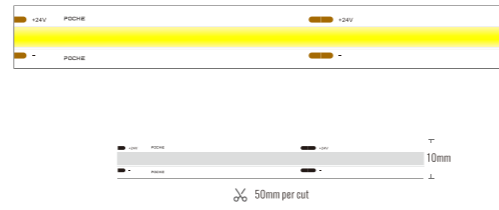

CODE: CODRL00129:

CODE: CODRL12652:

6069

Strip Light LED. Ambience/Dotless

**DOTLESS** series

Light Source	Power	Lumens Efficiency	System Lumens	CCT	Code
COB LED	12W/M	94Lm/W	1124lm	● 2700K	606912.L.P.I
COB LED	12W/M	100Lm/W	1200lm	● 3000K	606913.L.P.I
COB LED	12W/M	106Lm/W	1276lm	○ 4000K	606914.L.P.I
COB LED	12W/M	110Lm/W	1325lm	○ 5000K	606916.L.P.I