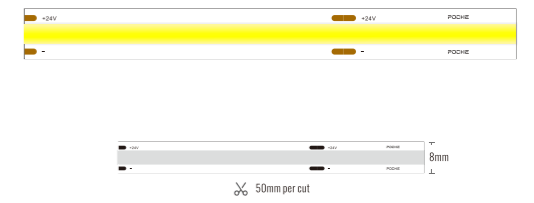

ArchitecturalINDOOR

Light Source	Power	Lumens Efficiency	System Lumens	CCT	Code
COB LED	12W/M	84Lm/W	1012lm	● 2700K	60641A.L.P.I
COB LED	12W/M	|	|	|	
COB LED	12W/M	|	|	|	
COB LED	12W/M	99Lm/W	1192lm	○ 6000K	

Length: L(1-5m/roll 2-10m/roll)

Power Supply: P(1-On/Off 2-Phase Dim 3-DALI Dim 4-Zigbee Smart)

IP Rating: I(1-IP20)

Protection Rating:

IP20

Tunable Color Temperature
CCT Two Wires

CODE: CKPLD00621:

CODE: CKPLD00622:

CODE: CKPLD00623:

CODE: CKPLD00624: