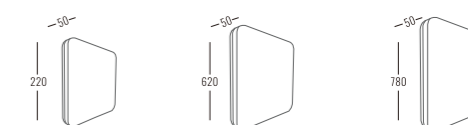

Beam Angle: B(1-120°)

Power Supply: P(1-On/Off 2-0-10V Dim 3-DALI Dim)

Colour Finish: C(1-White 2-Black 3-Grey)

4747

Downlight Recessed. Ambience/UGR

BULKHEADseries

OSRAM 50,000hrs SMD LED LM80 Fixed Ra >90 UGR <19 IP54 5 years Warranty AC200-240V 50/60Hz CE ABS+PC 120°