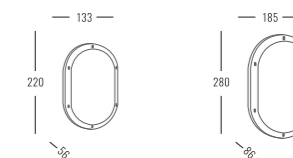

Beam Angle: B(1-120°)

Power Supply: P(1-On/Off 2-0-10V Dim 3-DALI Dim)

Colour Finish: C(1-White 2-Black 3-Grey)

4741

Downlight Recessed. Ambience/UGR

BULKHEADseries

IP65

Light Source	Power	Size	Source Lumens	System Lumens	CCT	Code
SMD LED	12W	ø300x90mm	1124lm	1012lm	2700K	474112.B.P.C.S
SMD LED	12W	ø300x90mm	1200lm	1080lm	3000K	474113.B.P.C.S
SMD LED	12W	ø300x90mm	1276lm	1148lm	4000K	474114.B.P.C.S
SMD LED	12W	ø300x90mm	1325lm	1192lm	5000K	474115.B.P.C.S
SMD LED	24W	ø300x90mm	2249lm	2024lm	2700K	474122.B.P.C.S
SMD LED	24W	ø300x90mm	2400lm	2160lm	3000K	474123.B.P.C.S
SMD LED	24W	ø300x90mm	2551lm	2296lm	4000K	474124.B.P.C.S
SMD LED	24W	ø300x90mm	2650lm	2385lm	5000K	474125.B.P.C.S

Beam Angle: B(1-120°)

Power Supply: P(1-On/Off 2-0-10V Dim 3-DALI Dim)

Colour Finish: C(1- White 2- Black 3- Grey)

Shape: S A B

4742

Downlight Recessed. Ambience/UGR

BULKHEADseries

IP65