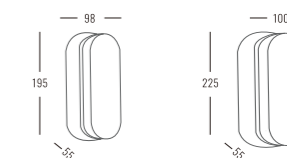

Beam Angle: B(1-120°)

Power Supply: P(1-On/Off 2-0-10V Dim 3-DALI Dim)

Colour Finish: C(1- White 2- Black 3- Grey)

4748

Downlight Recessed. Ambience/UGR

BULKHEADseries

IP65

OSRAM 50,000hrs	SMD	LED LM80		Ra >80	UGR <19			AC200-240V 50/60Hz		ABS+PC	
---------------------------	-----	-------------	---	-----------	------------	---	---	-----------------------	---	--------	---