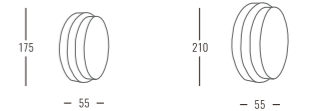

Beam Angle: B(1-120°)

Power Supply: P(1-On/Off 2-0-10V Dim 3-DALI Dim)

Colour Finish: C(1- White 2- Black 3- Grey)

4745

Downlight Recessed. Ambience/UGR

BULKHEADseries

IP65

Architectural OUTDOOR