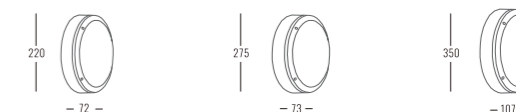

IP65

Light Source	Power	Size	Source Lumens	System Lumens	CCT	Code
SMD LED	12W	∅220x72mm	1124lm	1012lm	● 2700K	404112.B.P.C.S
SMD LED	12W	∅220x72mm	1200lm	1080lm	● 3000K	404113.B.P.C.S
SMD LED	12W	∅220x72mm	1276lm	1148lm	● 4000K	404114.B.P.C.S
SMD LED	12W	∅220x72mm	1325lm	1192lm	● 5000K	404115.B.P.C.S
SMD LED	18W	∅275x73mm	1720lm	1548lm	● 2700K	404122.B.P.C.S
SMD LED	18W	∅275x73mm	1836lm	1652lm	● 3000K	404123.B.P.C.S
SMD LED	18W	∅275x73mm	1952lm	1757lm	● 4000K	404124.B.P.C.S
SMD LED	18W	∅275x73mm	2027lm	1824lm	● 5000K	404125.B.P.C.S
SMD LED	30W	∅350x107mm	2867lm	2580lm	● 2700K	404132.B.P.C.S
SMD LED	30W	∅350x107mm	3060lm	2754lm	● 3000K	404133.B.P.C.S
SMD LED	30W	∅350x107mm	3253lm	2928lm	● 4000K	404134.B.P.C.S
SMD LED	30W	∅350x107mm	3378lm	3040lm	● 5000K	404135.B.P.C.S

Beam Angle: B(1-120°)

Power Supply: P(1-On/Off 2-0-10V Dim 3-DALI Dim)

Colour Finish: C(1-White 2-Black 3-Grey)

4741

Downlight Recessed. Ambience/UGR

BULKHEADseries

IP65

Light Source	Power	Size	Source Lumens	System Lumens	CCT	Code
SMD LED	12W	ø300x90mm	1124lm	1012lm	2700K	474112.B.P.C.S
SMD LED	12W	ø300x90mm	1200lm	1080lm	3000K	474113.B.P.C.S
SMD LED	12W	ø300x90mm	1276lm	1148lm	4000K	474114.B.P.C.S
SMD LED	12W	ø300x90mm	1325lm	1192lm	5000K	474115.B.P.C.S
SMD LED	24W	ø300x90mm	2249lm	2024lm	2700K	474122.B.P.C.S
SMD LED	24W	ø300x90mm	2400lm	2160lm	3000K	474123.B.P.C.S
SMD LED	24W	ø300x90mm	2551lm	2296lm	4000K	474124.B.P.C.S
SMD LED	24W	ø300x90mm	2650lm	2385lm	5000K	474125.B.P.C.S