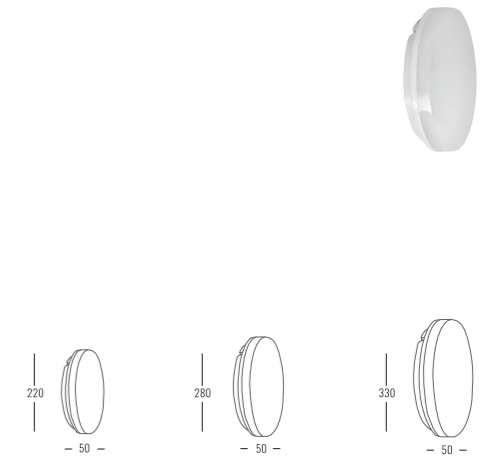

Beam Angle: B(1-120°)

Power Supply: P(1-On/Off 2-0-10V Dim 3-DALI Dim)

Colour Finish: C(1- White 2- Black 3- Grey)

4746

Downlight Recessed. Ambience/UGR

BULKHEAD series

Architectural OUTDOOR

OSRAM 50,000hrs SMD LED LM80 Fixed Ra >90 IP54 5 year Warranty AC200-240V 50/60Hz CE ABS+PC 120°