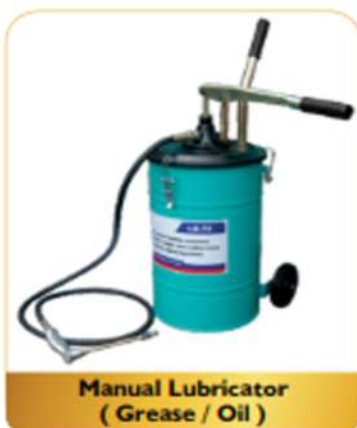

Cat Semprot

Hose Clamp

Pompa Oli Manual

Bulu Kuas Rol

Manual Lubricator (Grease / Oil)

Oil Can

Air Duster

Grease Gun