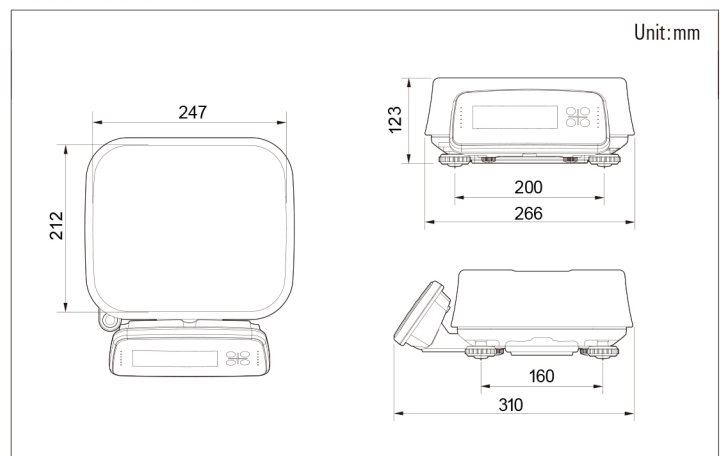

DIMENSIONS

CAS

CAS BLDG., # 1315, YANGJAE-DAERO,
GANGDONG-GU, SEOUL, KOREA
TEL_ 82 2 2225 3500
FAX_ 82 2 475 4668

<http://www.globalcas.com>

Specifications are subject to change for improvement without prior notice.

C-11303102