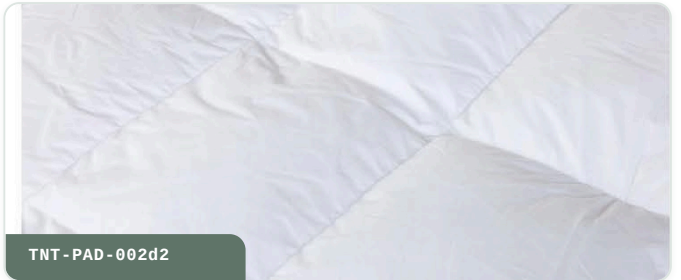

TNT - PAD - 002d2

Mattress Pad Size Chart (inch / cm)

Type	Bed Size	Pad Size
Double / Twin / Full	35.5" x 79" / 90 x 200 cm	35.5" x 79" / 90 x 200 cm
	47" x 79" / 120 x 200 cm	47" x 79" / 120 x 200 cm
Single	55" x 79" / 140 x 200 cm	55" x 79" / 140 x 200 cm
Queen	59" x 79" / 150 x 200 cm	59" x 79" / 150 x 200 cm
King	71" x 79" / 180 x 200 cm	71" x 79" / 180 x 200 cm
Super King	71" x 79" / 180 x 200 cm	71" x 79" / 180 x 200 cm