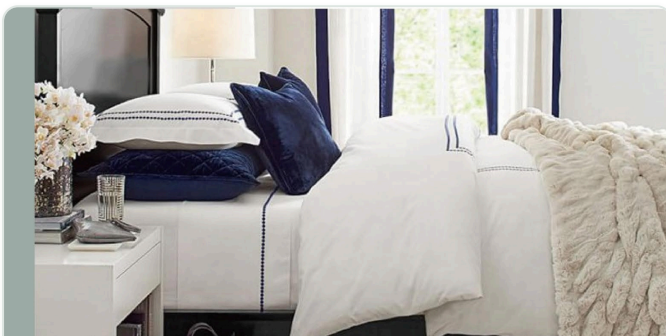

TNT - BED - 001d1

TNT - BED - 002

Dot embroidery