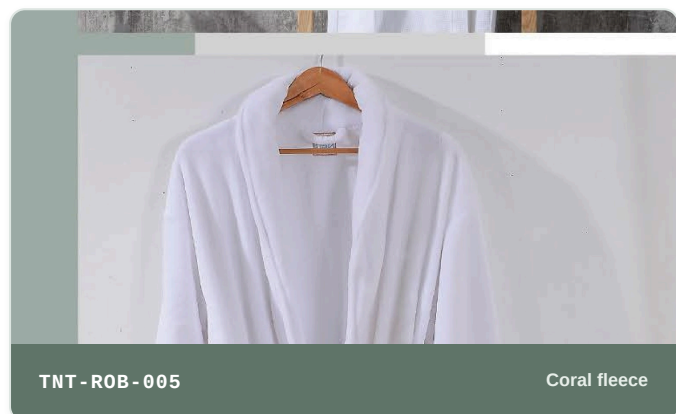

08 Bathrobes

Terry, terry-velour, waffle, coral-fleece and gabardine robes in shawl-collar, kimono-collar and hooded styles.

Fabric	100% Cotton terry / velour / waffle · Coral fleece · Gabardine
Color	White or made to order
Size	L 120 cm · Chest 60 cm · Cuff 20 cm · Pocket 20x18 cm or customized
Style	Kimono, lapel or hooded
Weight	Terry 340–390 gsm (370 typical) · Coral fleece 280 gsm · Waffle 200–240 gsm
MOQ	300 Sets