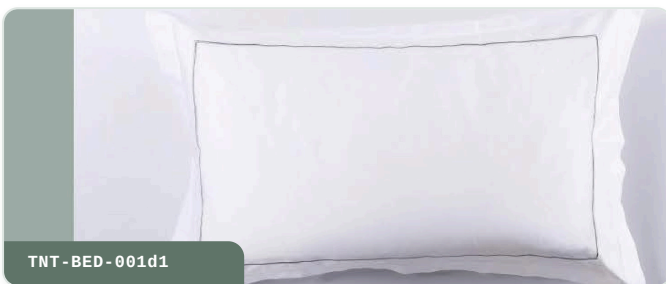

BEDDING

01 Bedding Sets

Hotel duvet-cover sets in sateen and percale — plain, embroidery, stripe, jacquard, checkerboard and bamboo finishes. Each set: duvet cover, flat or fitted sheet, and pillowcases.

One set	Super King / King / Queen: Duvet cover x1, Flat or Fitted sheet x1, Pillow case x2 · Twin: x1 / x1 / x1
Fabric	100% Cotton or Polycotton
Thread Count	200TC, 250TC, 300TC, 350TC, 400TC, 600TC, 800TC
Color	White or made to order
MOQ	100 Sets
Customization	Logo & packaging customized