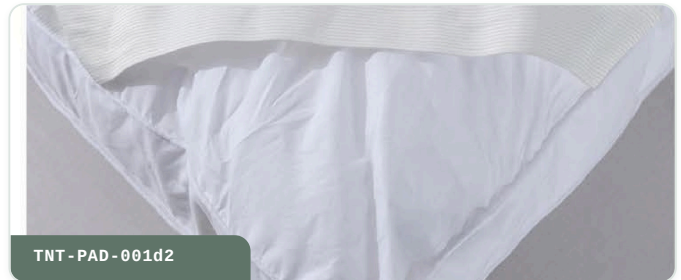

TNT - PAD - 001d2