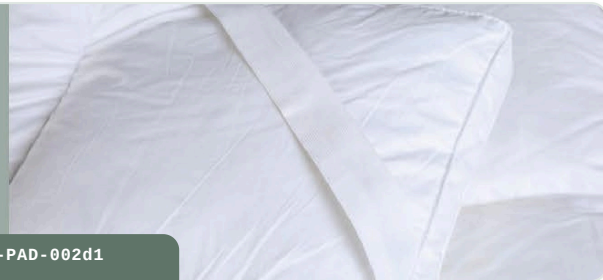

TNT - PAD - 002d2

TNT - PAD - 002d1