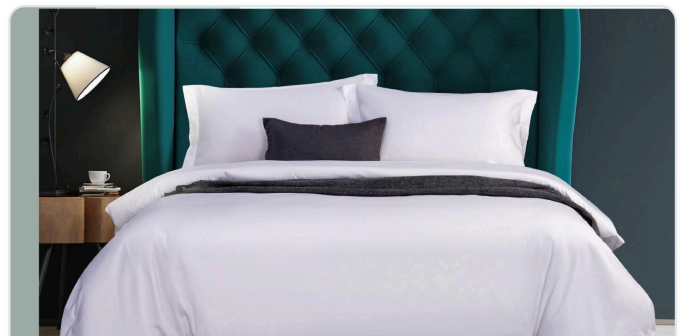

TNT - BED - 001d2

TNT - BED - 003

Plain sateen