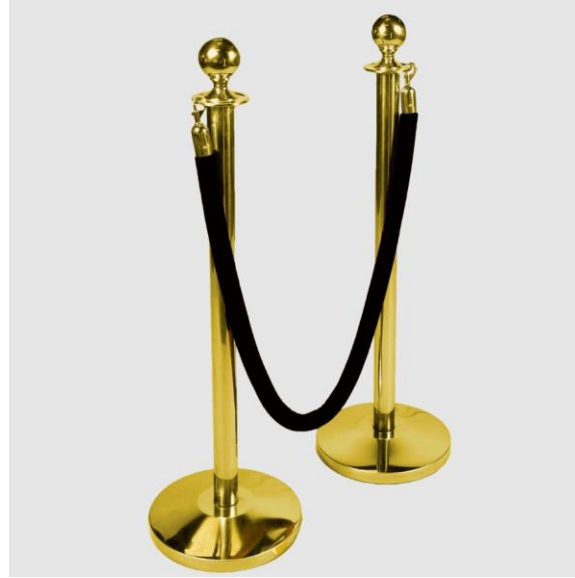

SPECIAL EVENT TIME & Outdoor Fixtures

SET

Heras fencing

Concrete Barriers

Traffic Cones

SET

FURNITURE

SET SPECIAL EVENT TIME & Outdoor Fixtures

Golden Stanchion

Silver Stanchion

T-Top Bollards

SET

FURNITURE

SET SPECIAL EVENT TIME & Outdoor Fixtures

Water Barriers

Police Barriers