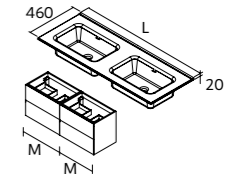

Double	£
1210	114560