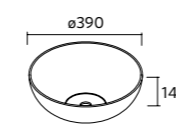

BOL

Solid surface

	Matt white	£
390	26536	330