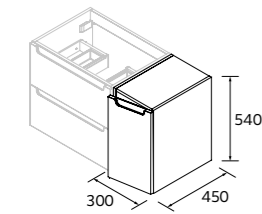

CABINET MONTERREY 1 DOOR R

Cabinet 1 door right with soft close. Onix interior.

	Montana Oak	Walnut Maya	£	Gloss white	Black velvet	Blue fog	£
300	119335	102907	324	96543	96549	96551	352