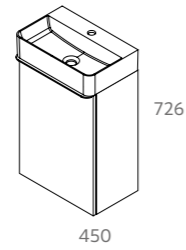

AIDA

FINISHES