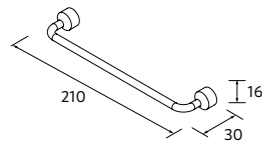

HANDLE STYLE

	Brass	Silver	Matt gold	Matt black	£
210	91334	91333	91332	91335	32

KNOB STYLE

	Brass	Silver	Matt gold	Matt black	£
35	91330	91329	91328	91331	23