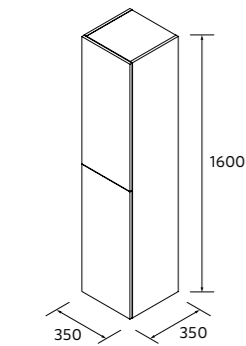

ALLIANCE TALL UNIT 1600 2 DOORS

Reversible 2 doors tall unit, with soft close system hinges. Onix interiors with 4 adjustable glass shelves. Handles are not included, pre-drilled doors to place handle.

	Montana Oak	Walnut Maya	£	Gloss white	Black velvet	Green forest	£
350	120098	102835	559	22828	91035	96743	600