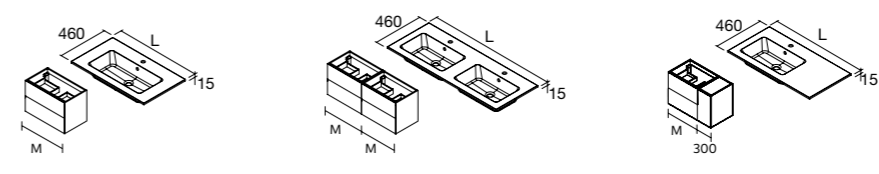

VILNA
White matt mineral solid