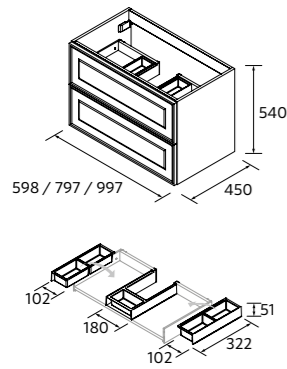

RENOIR 800 White cotton - Cod. 91305
Handle Style x2 - Cod. 91332
Worktop 800, 12 mm - Cod. 97497
Countertop basin Bol - Cod. 26536
Mirror Sena - Cod. 16910

RENOIR 600 Blue fog - Cod. 91324
Handle knob Style x4 - Cod. 91331
Worktop 600, 12 mm - Cod. 97501
Countertop basin Lokum - Cod. 87734
Mirror Olimpia - Cod. 113741
Tall unit - Cod. 91323
Handle knob Style x2 - Cod. 91331

RENOIR 600 Black velvet x2 - Cod. 91300
Handle Style x4 - Cod. 91333
Basin Vilna - Cod. 91237
Mirror Sena x2 - Cod. 16908

VANITY RENOIR 2 DRAWERS

Wall hung unit with 2 full extension metallic drawers, onix interior with soft close. Drawer organiser included, with 2 removable trays. Handle is not included

	White cotton	Black velvet	Blue fog	£
600	91299	91300	91324	800
800	91305	91306	91325	890
1000	91311	91312	91326	994