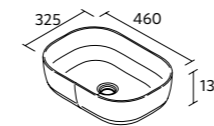

VENETO

Gloss white porcelain

	Centered	£	Double	£	
610	23400	283	1210	23398	546
810	23401	297			

NOTE: Fittings for wall hanging are included

CARLA

Porcelain

	Gloss white	£	Clay	Denim	Hunter	£
460	103343	207	102280	102282	102283	371