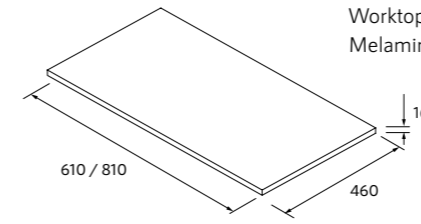

WORKTOPS THICKNESS 16 MM.

Worktops with 16 mm thickness not mechanized. Melamine finish.

	Africa Oak	£
600	91086	105
800	91087	121

WORKTOPS 12 MM

Worktops 12 mm thick in sizes from 600 to 1200 mm not mechanized. Matt white and white marble in solid surface, black slate in compact.