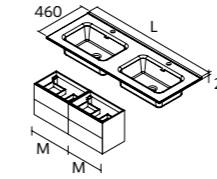

VANITY BIBA 1 DRAWER

Wall hung unit with 1 large capacity metal drawer, with full extension, Onix interior and soft close. Handle is not included.

NOTE: Needs reduced bottle trap for integrated basins.

Montana Oak	Walnut Maya	£	White cotton	Macchiato	Terracota	Night blue	£

600	119097	102247	504	102241	102244	102989	102974	531
800	119099	102248	531	102242	102245	102991	102976	559

VANITY BIBA 2 DRAWERS

Wall-hung unit with 2 metallic drawers full extension, Onix interior with soft close. Drawer organizer included with 2 removable trays. Handles are not included.

Montana Oak	Walnut Maya	£	White cotton	Macchiato	Terracota	Night blue	£

600	119113	113822	731	113818	113823	113828	113825	787
800	119115	113844	773	113840	113845	113850	113847	828

BIBA TALL UNIT 1600 2 DOORS

Reversible 2 doors tall unit with push-open system. Onix interior with 4 adjustable glass shelves. 110° opening hinges.

Montana Oak	Walnut Maya	£	White cotton	Macchiato	Terracota	Night blue	£

350	119124	102252	587	102250	102251	103002	102999	628

CONSTANZA

Gloss white porcelain

Centered	£
610	26783
810	26781

Double	£
1210	26778

CONSTANZA WITHOUT TAP HOLE

Gloss white porcelain

Centered	£
610	114557
810	114558

Double	£
1210	114560

VENETO

Gloss white porcelain

Centered	£
610	23400
810	23401

Double	£
1210	23398

VILNA

White matt mineralsolid

Centered	£
605	91234
805	91235

Double	£
1205	91237

WORKTOPS 12 MM

Worktops 12 mm thick in sizes from 600 to 1200 mm not mechanized. Matt white and white marble in solid surface, black slate in compact.

Matt white solid surface	£	Black slate	£	White marble	£	
600	97495	269	97501	338	97507	338
800	97497	297	97503	366	97509	366
1200	97500	352	97506	435	97512	435

CARLA

Porcelain

Gloss white	£	Clay	Denim	Hunter	£	
460	103343	207	102280	102282	102283	371

LOKUM

Porcelain

Matt black	£
400	87734