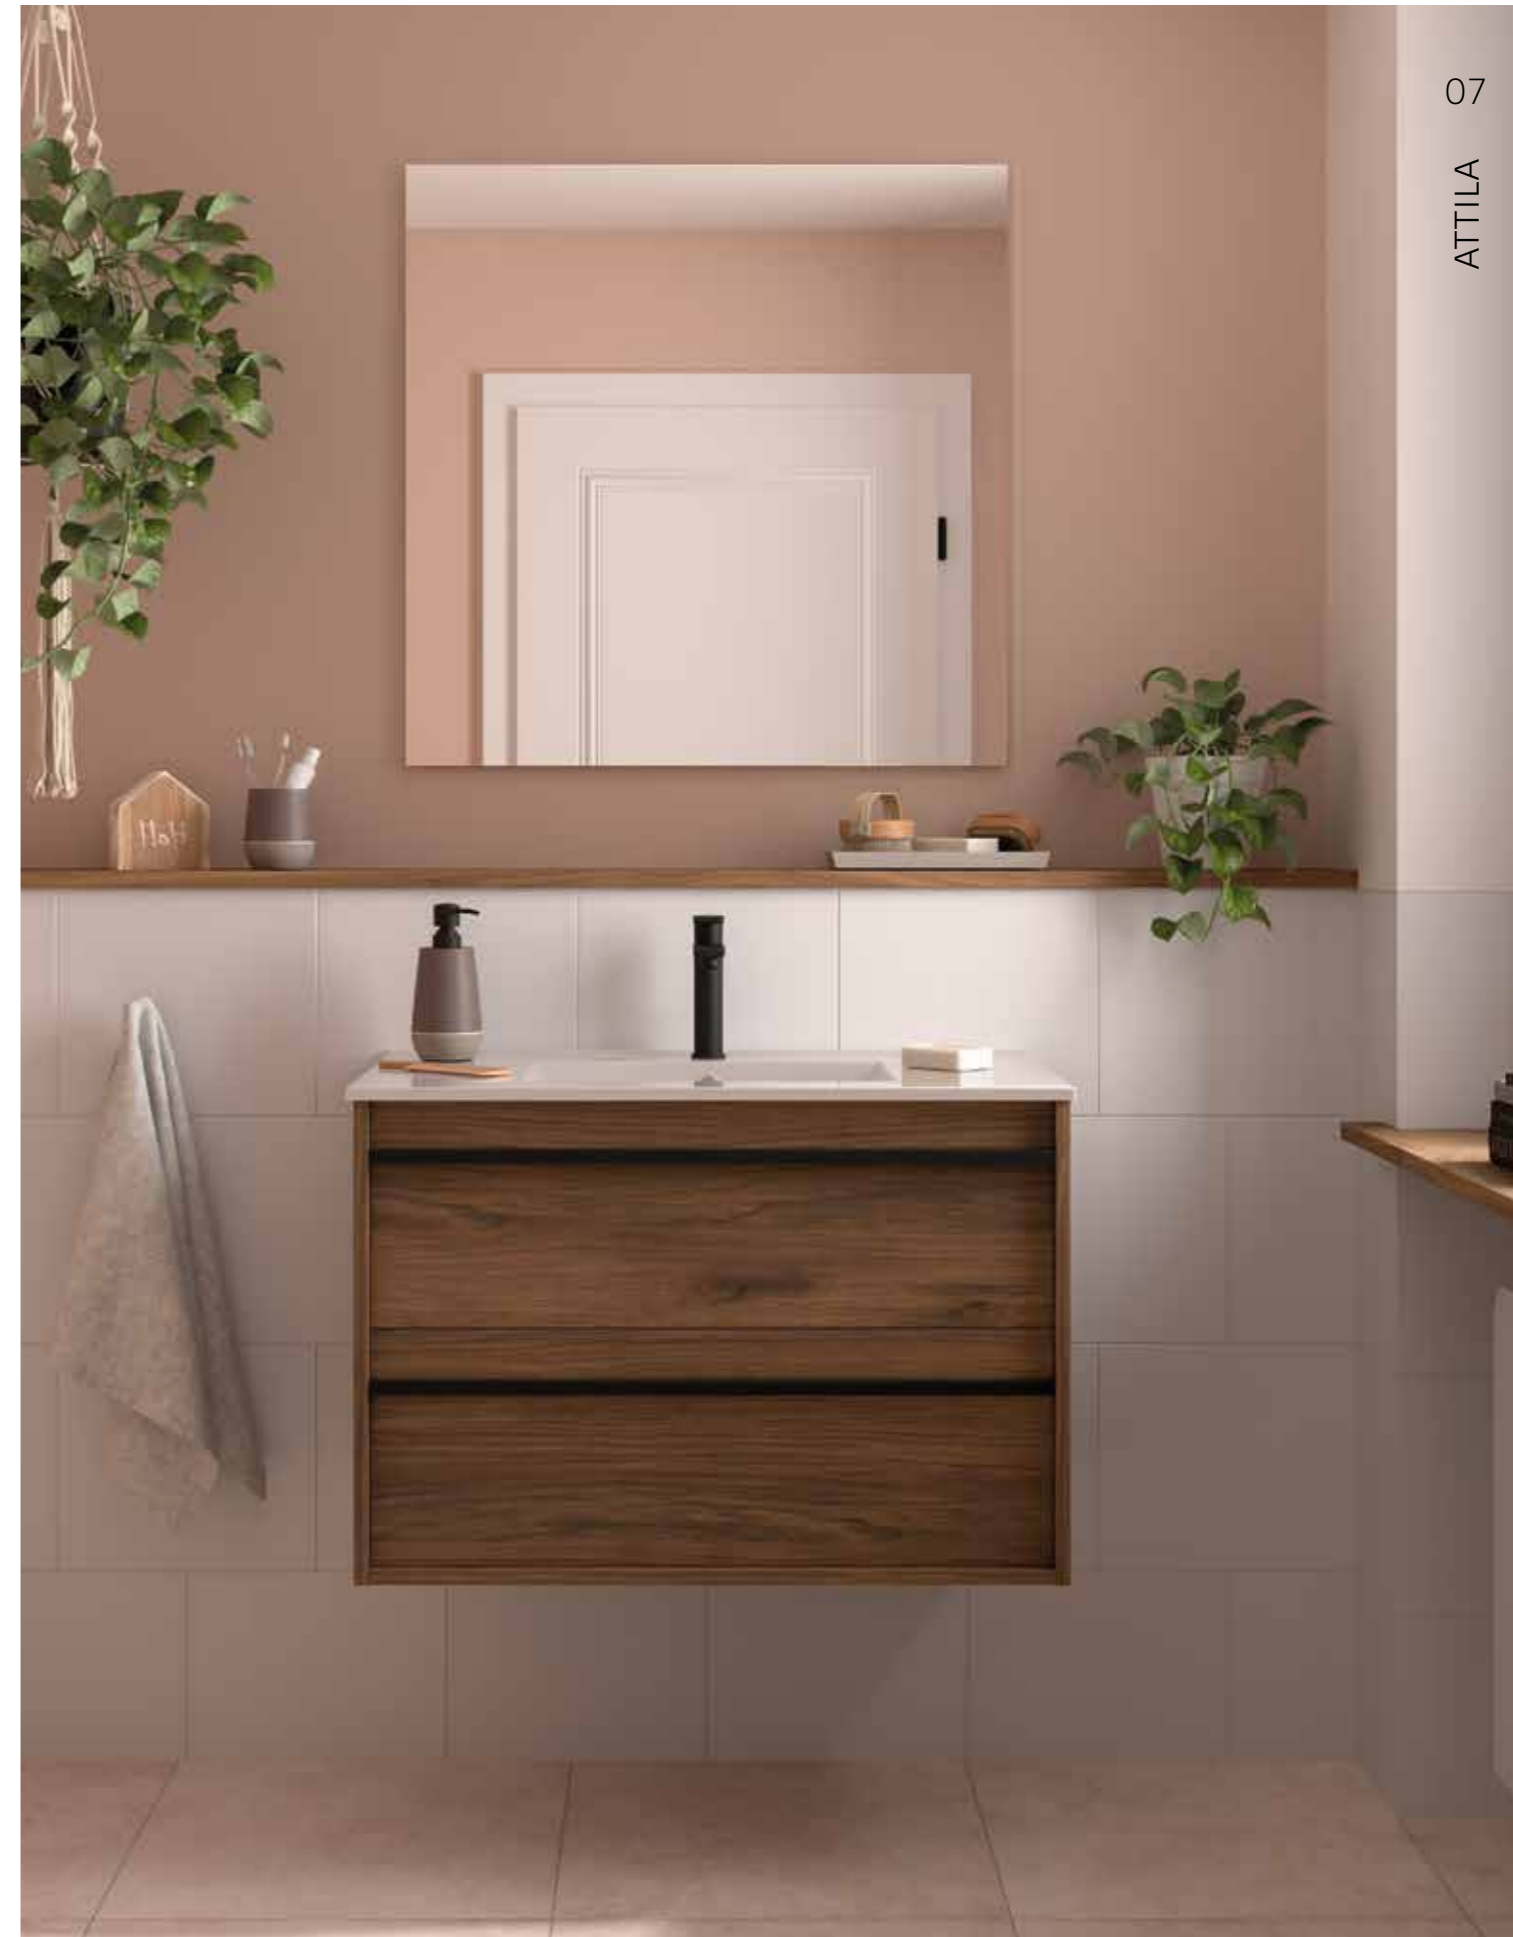

E-05 5

VANITY SPIRIT 2 DRAWERS

Wall hung unit with 2 full extension metallic drawers, Onix interior with soft close. Drawer organizer included, with 2 removable trays.

	Montana Oak	Walnut Maya	£	White cotton	£
600	119433	102854	561	96400	607
800	119435	102852	592	96402	637

VANITY SPIRIT 3 DRAWERS

Wall hung unit with 3 full extension metallic drawers, Onix interior with soft close. Drawer organizer included, with 2 removable trays.

	Montana Oak	Walnut Maya	£	White cotton	£
600	119450	102758	713	102748	774
800	119452	102778	744	102763	805

ALLIANCE TALL UNIT 1600 2 DOORS

Reversible 2 doors tall unit, with soft close system hinges. Onix interiors with 4 adjustable glass shelves. Handles are not included, pre-drilled doors to place handle.

	Montana Oak	Walnut Maya	£	White cotton	£
350	120098	102835	559	81729	600

4 LEGS SET, 40 MM

Required set of 4 legs for 3 drawers vanity unit, 3 finishes available, height 100 mm

	Matt white	Matt black	Chrome	£
100	83817	83425	83819	21

4 LEGS SET, Ø 60 MM

Required set of 4 legs for 3 drawers vanity unit, height adjustable from 18 to 30 mm.

	Matt grey	£
30	97257	28

CE

CONSTANZA

Gloss white porcelain

Centered	£	Double	£
610	26783	170	1210 26778 582
810	26781	208	

VENETO

Gloss white porcelain

Centered	£	Double	£
610	23400	283	1210 23398 546
810	23401	297	

NOTE: Fittings for wall hanging are included

CONSTANZA WITHOUT TAP HOLE

Gloss white porcelain

Centered	£	Double	£
610	114557	170	1210 114560 582
810	114558	208	

VILNA

White matt mineral solid

Centered	£	Double	£
605	91234	365	1205 91237 628
805	91235	437	

WORKTOPS 12 MM

Worktops 12 mm thick in sizes from 600 to 1200 mm not mechanized. Matt white and white marble in solid surface, black slate in compact.

	Matt white solid surface	£	Black slate	£	White marble	£
600	97495	269	97501	338	97507	338
800	97497	297	97503	366	97509	366
1200	97500	352	97506	435	97512	435

CARLA

Porcelain

	Gloss white	£	Clay	Denim	Hunter	£
460	103343	207	102280	102282	102283	371

LOKUM

Porcelain

	Matt black	£
400	87734	297

BOL

Solid surface

	Matt white	£
390	26536	330

BICA

Solid surface

	Matt white	£	Matt black	£
390	97647	347	97648	375

ATTILA

Timeless and with style trend, aesthetics and functionality

COMPLEMENT

Black handle included

FINISHES

Laminate board finish

DETAILS

Runners Hettich

ATTILA 800 Walnut Maya - Cod. 104176

Basin Constanza - Cod. 26781 / Mirror Sena - Cod. 16910