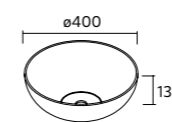

Matt black	£
400	87734	297

BOL
Solid surface