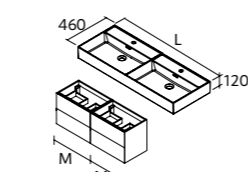

Double	£
1205	91237 628

VENETO

Gloss white porcelain

Centered	£
610	23400 283
810	23401 297

Double	£
1210	23398 546

NOTE: Fittings for wall hanging are included

CARLA

Porcelain