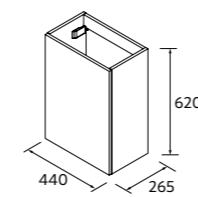

AIDA Moon grey - Cod. 119559 / Handle Aida - Cod. 114616
 Basin Aida - Cod. 114533 / Mirror Memphis - Cod. 113760

VANITY AIDA

Wall hung 1 door, 110° opening angle, reversible. Interior finish Onix, height adjustable wooden shelf.
 Handle is not included.