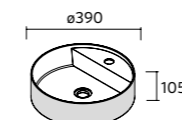

BICA

Solid surface

	Matt white	£	Matt black	£
390	97647	347	97648	375