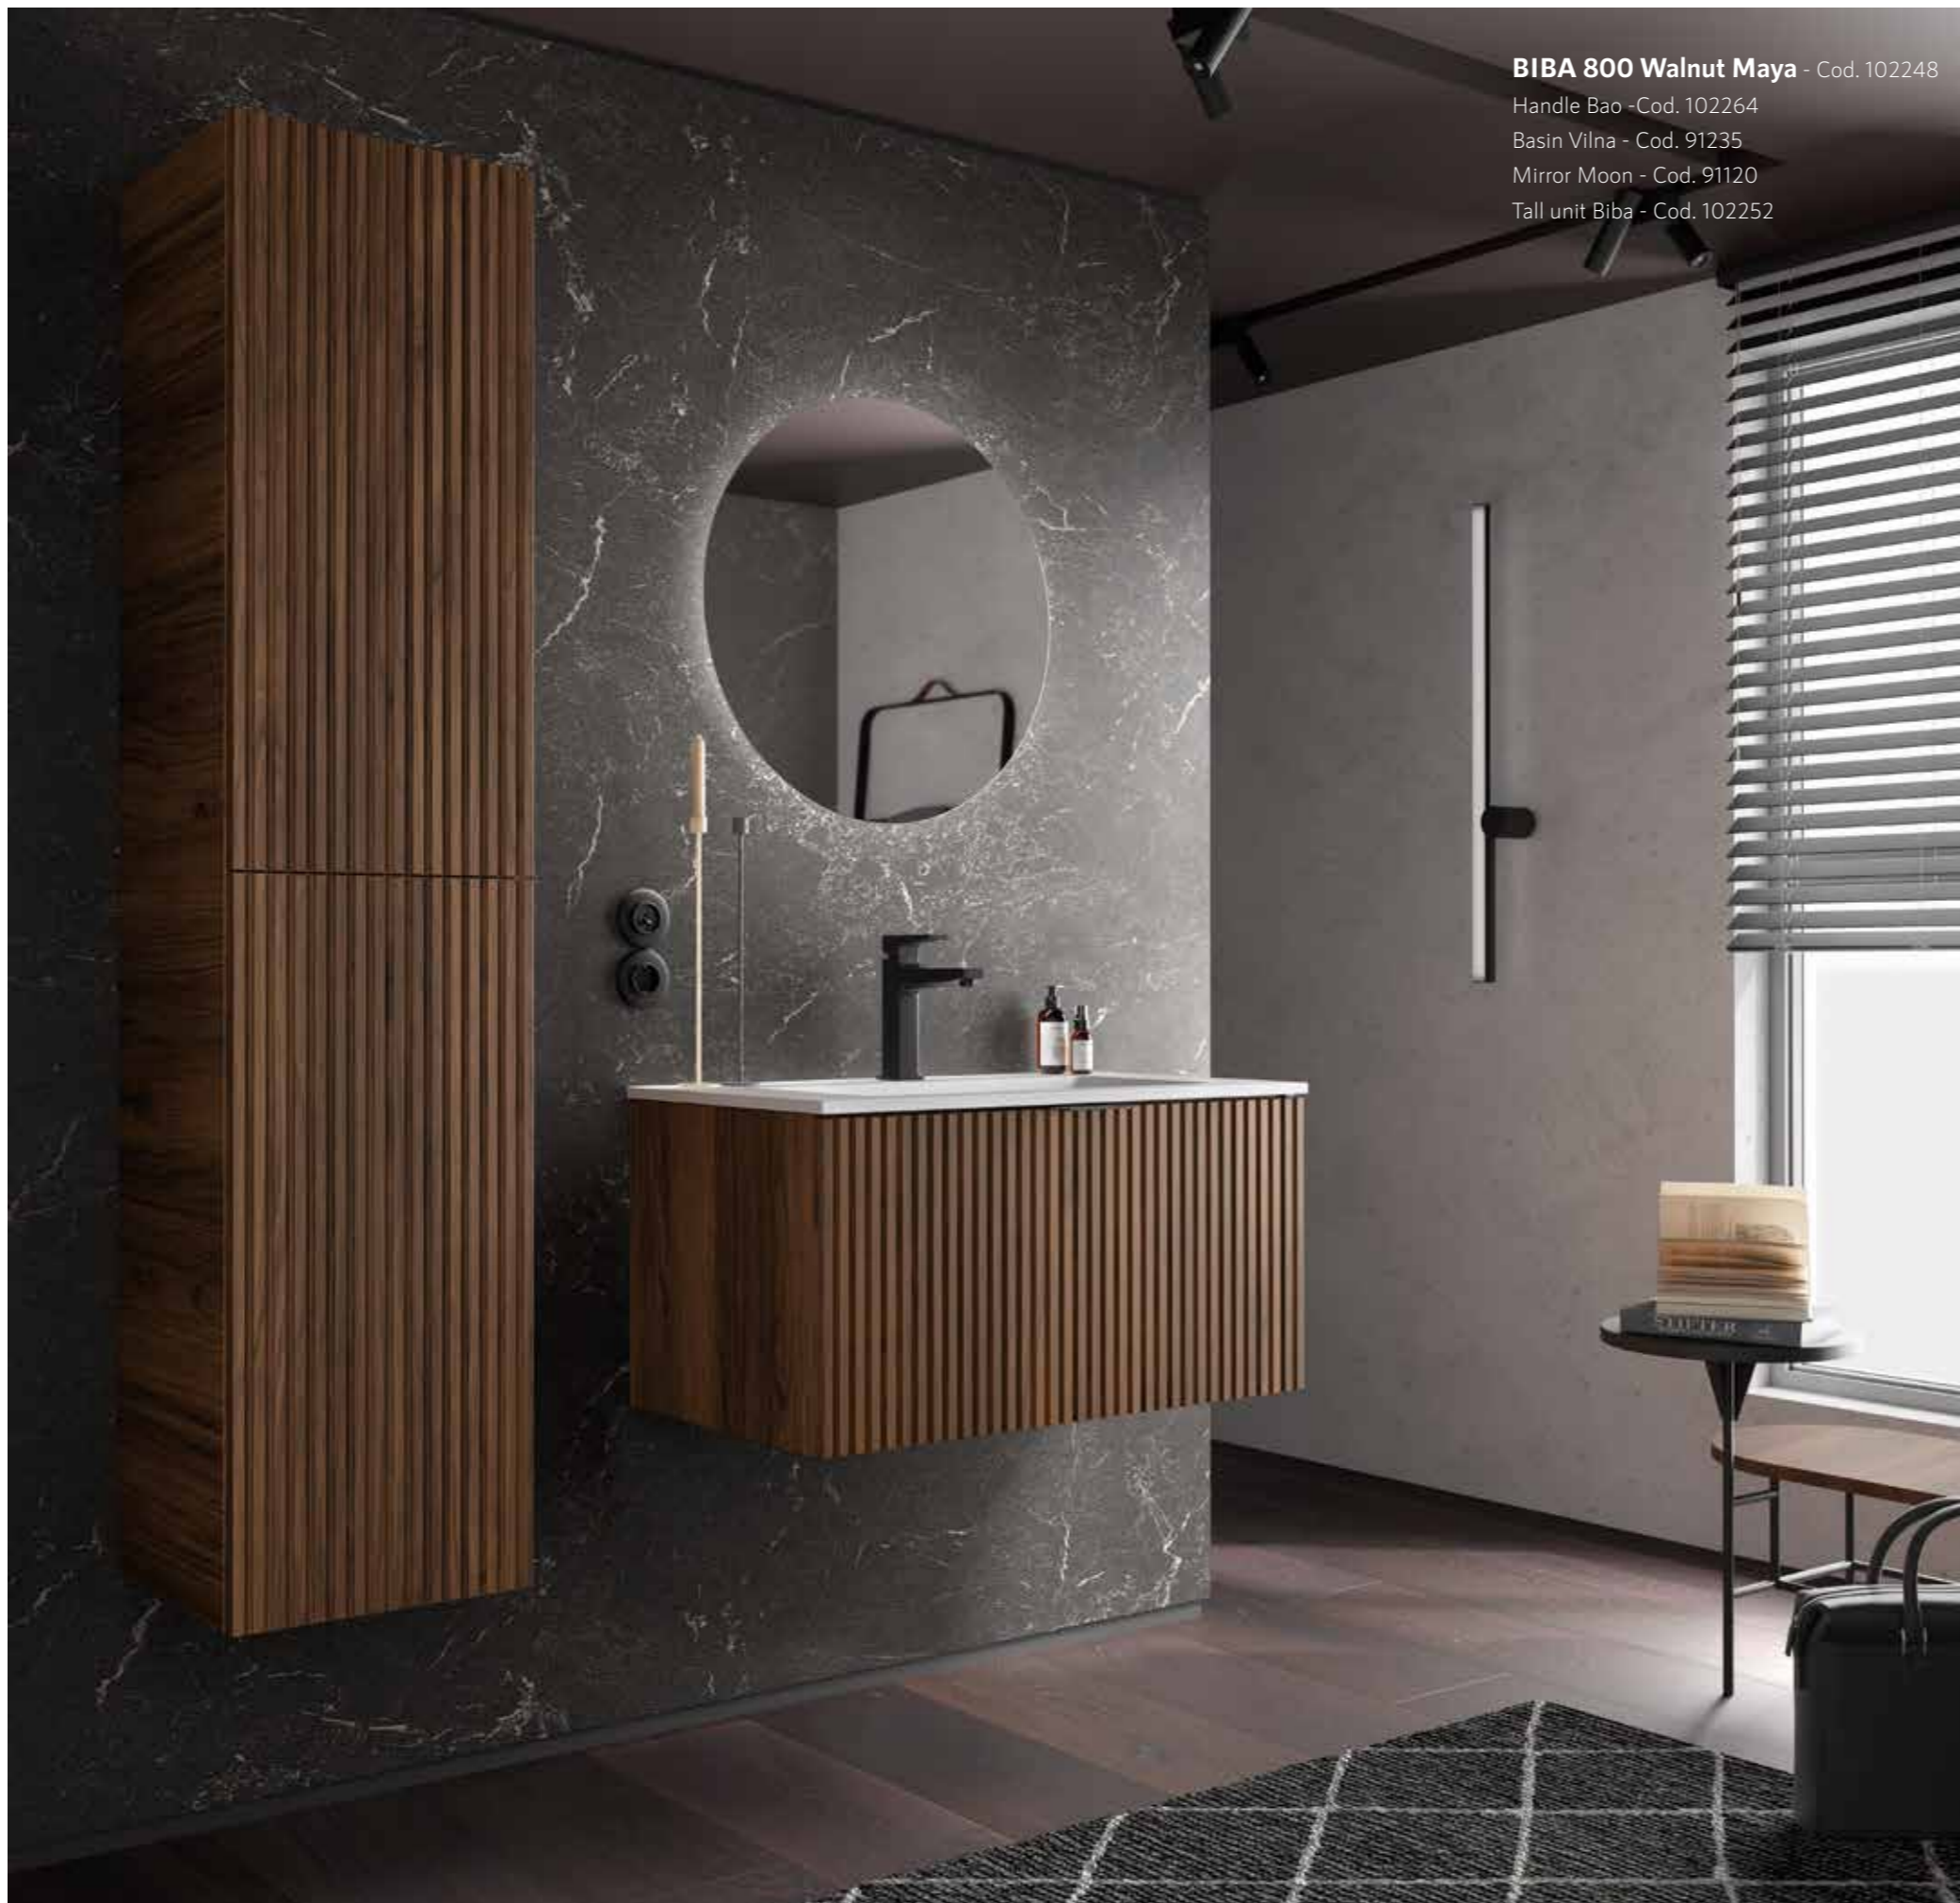

BIBA 800 Walnut Maya - Cod. 102248
Handle Bao -Cod. 102264
Basin Vilna - Cod. 91235
Mirror Moon - Cod. 91120
Tall unit Biba - Cod. 102252