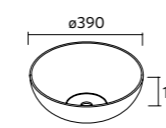

BOL

Solid surface