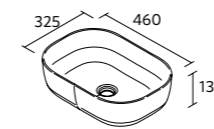

Gloss white	£	Clay	Denim	Hunter	£
460	103343	207	102280	102282	102283	371

LOKUM
Porcelain