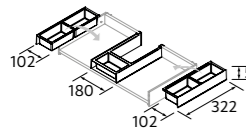

VANITY BIBA 1 DRAWER

Wall hung unit with 1 large capacity metal drawer, with full extension, Onix interior and soft close. Handle is not included.

NOTE: Needs reduced bottle trap for integrated basins.

Montana Oak	Walnut Maya	£	White cotton	Macchiato	Terracota	Night blue	£

600	119097	102247	504	102241	102244	102989	102974	531
800	119099	102248	531	102242	102245	102991	102976	559

VANITY BIBA 2 DRAWERS

Wall-hung unit with 2 metallic drawers full extension, Onix interior with soft close. Drawer organizer included with 2 removable trays. Handles are not included.

Montana Oak	Walnut Maya	£	White cotton	Macchiato	Terracota	Night blue	£

600	119113	113822	731	113818	113823	113828	113825	787
800	119115	113844	773	113840	113845	113850	113847	828

BIBA TALL UNIT 1600 2 DOORS

Reversible 2 doors tall unit with push-open system. Onix interior with 4 adjustable glass shelves. 110° opening hinges.

Montana Oak	Walnut Maya	£	White cotton	Macchiato	Terracota	Night blue	£

350	119124	102252	587	102250	102251	103002	102999	628

CONSTANZA

Gloss white porcelain

Centered	£
610	26783
810	26781

Double	£
1210	26778

CONSTANZA WITHOUT TAP HOLE

Gloss white porcelain

Centered	£
610	114557
810	114558

Double	£
1210	114560

VENETO

Gloss white porcelain

Centered	£
610	23400
810	23401

Double	£
1210	23398

VILNA

White matt mineralsolid

Centered	£
605	91234
805	91235

Double	£
1205	91237

WORKTOPS 12 MM

Worktops 12 mm thick in sizes from 600 to 1200 mm not mechanized. Matt white and white marble in solid surface, black slate in compact.

Matt white solid surface	£	Black slate	£	White marble	£	
600	97495	269	97501	338	97507	338
800	97497	297	97503	366	97509	366
1200	97500	352	97506	435	97512	435

CARLA

Porcelain

Gloss white	£	Clay	Denim	Hunter	£	
460	103343	207	102280	102282	102283	371

LOKUM

Porcelain

Matt black	£
400	87734