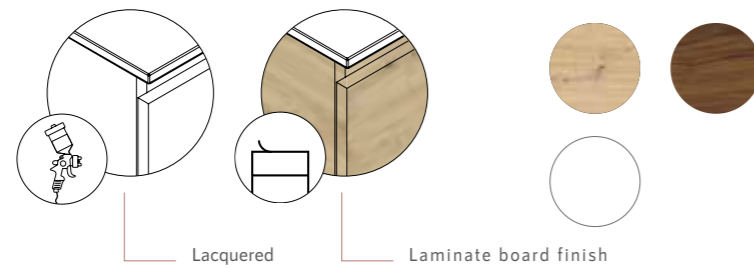

SPIRIT

The SPIRIT collection has been conceived to provide a perfect solution for any type of bathroom. With options of two, or three drawers, and the choice between a straight handle or aluminum profile, SPIRIT combines functionality, aesthetics, and manufacturing quality that exceeds market standards.

Versatility, Design, and the Confidence of a Leader

FINISHES

DETAILS