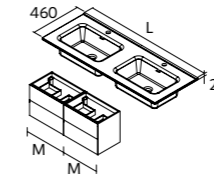

Double	£
1210	26778