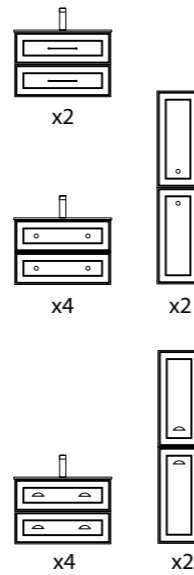

	Chrome	Matt black	Gloss gold	£
95	91337	91339	91336	18

WORKTOPS 12 MM

Worktops 12 mm thick in sizes from 600 to 1200 mm not mechanized. Matt white and white marble in solid surface, black slate in compact.