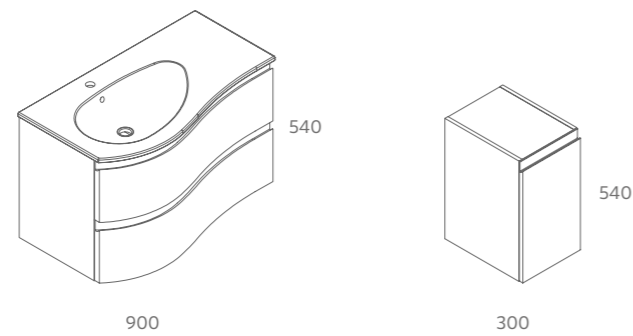

MAM

The MAM collection redefines bathroom elegance through a soft, enveloping, and timeless silhouette. Its curved design— inspired by the lightness of Art Déco and the serenity of Nordic minimalism— flows naturally to create spaces that invite wellbeing.

Finished in silky matte lacquer with integrated handle fronts, MAM blends organic aesthetics with technical precision: full-extension Grass Nova Pro One metal drawers of generous dimensions maximize storage space while maintaining a refined interior design.

The curve as a language of balance

FINISHES