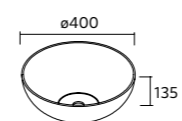

LOKUM

Porcelain

	Matt black	£
400	87734	297