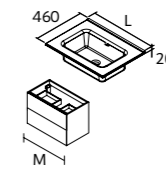

CONSTANZA WITHOUT TAP HOLE

Gloss white porcelain

Centered	£
610	114557
810	114558
1010	114559