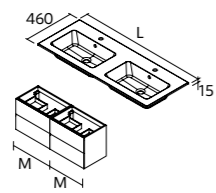

Double	£
1205	91237 628

VENETO

Gloss white porcelain

Centered	£
610	23400 283
810	23401 297

Double	£
1210	23398 546

NOTE: Fittings for wall hanging are included

CARLA

Porcelain