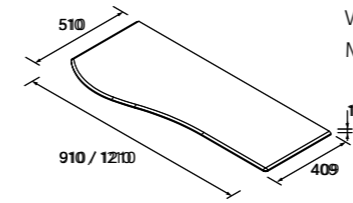

MAM WORKTOP RIGHT

Worktop for MAM vanity unit not mechanized. Matt white in solid surface and black slate in compact.