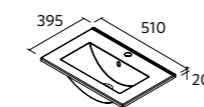

FUSSION LINE WALL-HUNG VANITY UNIT 2 DRAWERS, 400 MM DEPTH

Wall hung vanity with 2 soft close wooden drawers, Onix interior.

	Montana Oak	£	Gloss white	Black velvet	£
500	119555	407	96677	96679	407

BASIN 40

Gloss white porcelain

	Centered	£
510	21564	173