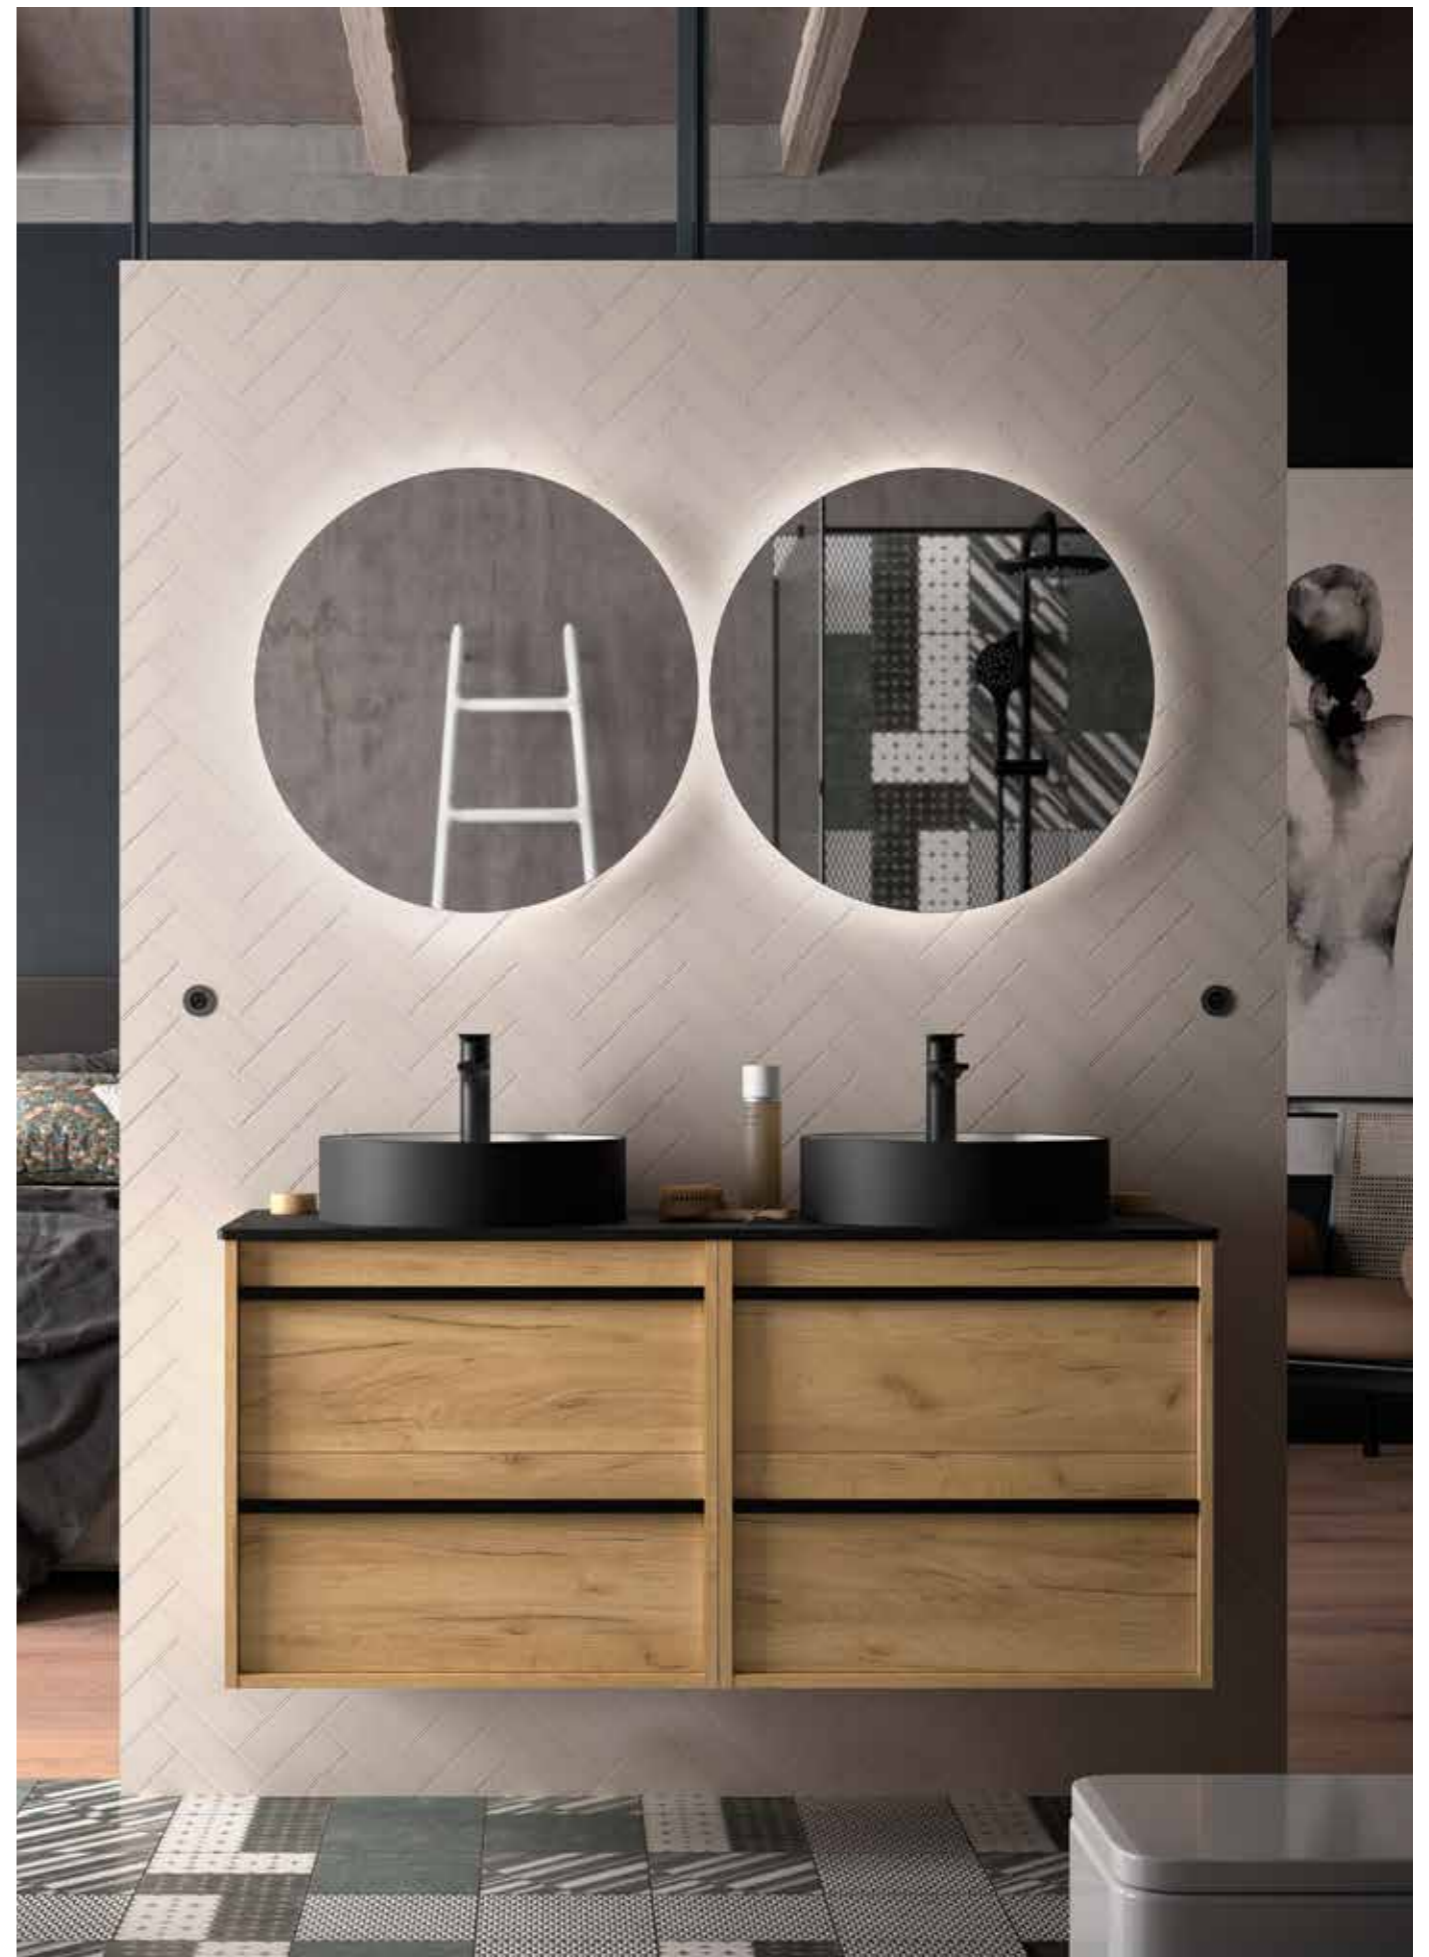

ATTILA 600 White satin - Cod. 104189 / Worktop 600, 12mm - Cod. 97495 / Countertop basin Bol - Cod. 26536
Mirror Memphis - Cod. 113760 / Tall unit Attila - Cod. 104243

VANITY ATTILA 2 DRAWERS

Wall hung vanity with 2 soft close wooden drawers, Hettich runners and interior finish Onix. Drawer organiser and black handles are included.

	White satin	Africa Oak	Walnut Maya	£
600	104189	104169	104170	355
800	104199	104175	104176	375

TALL UNIT

Reversible soft close tall unit 1 door with wooden shelves. Handle is included

	White satin	Africa Oak	Walnut Maya	£
300	104243	104249	104250	324

WORKTOPS THICKNESS 16 MM.

Worktops with 16 mm thickness not mechanized. Melamine finish.

	Africa Oak	£
600	91086	105
800	91087	121

WORKTOPS 12 MM

Worktops 12 mm thick in sizes from 600 to 1200 mm not mechanized. Matt white and white marble in solid surface, black slate in compact.

	Matt white solid surface	£	Black slate	£	White marble	£
600	97495	269	97501	338	97507	338
800	97497	297	97503	366	97509	366
1200	97500	352	97506	435	97512	435

CONSTANZA

Gloss white porcelain

Centered	£
610	26783 170
810	26781 208

Double	£
1210	26778 582

CONSTANZA WITHOUT TAP HOLE

Gloss white porcelain

Centered	£
610	114557 170
810	114558 208

Double	£
1210	114560 582

VILNA

White matt mineral solid

Centered	£
605	91234 365
805	91235 437

Double	£
1205	91237 628

VENETO

Gloss white porcelain

Centered	£
610	23400 283
810	23401 297

Double	£
1210	23398 546

NOTE: Fittings for wall hanging are included

CARLA

Porcelain

	Gloss white	£	Clay	£	Denim	£	Hunter	£
460	103343	207	102280		102282		102283	371

LOKUM

Porcelain

	Matt black	£
400	87734	297

BOL

Solid surface

	Matt white	£
390	26536	330

BICA

Solid surface

	Matt white	£	Matt black	£
390	97647	347	97648	375