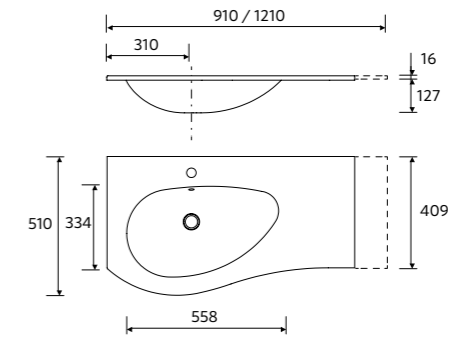

VANITY MAM 2 DRAWERS R

Curved wall hung vanity unit with 2 full-extension metal drawers, Onix interiors and soft close. Capacity 30 kg.

	White cotton	Black velvet	Blue fog	£
900	113797	113798	113801	1371

MAM STORAGE UNIT 1 DOOR R

Storage unit with 1-door right opening with soft close. Onix interiors.

	White cotton	Black velvet	Blue fog	£
300	83870	91034	83867	335

ALLIANCE TALL UNIT 1600 2 DOORS

Reversible 2-doors tall unit with push-open system. Onix interior with 4 adjustable glass shelves. 110° opening hinges.

	White cotton	Black velvet	Blue fog	£
350	81729	91035	81731	600

E-05 5

MAM
Matt white mineral load

Shifted right	£
910	83945 323
1210	83947 398

MAM WORKTOP RIGHT

Worktop for MAM vanity unit not mechanized. Matt white in solid surface and black slate in compact.

	Matt white solid surface	£	Black slate	£
910	101775	477	101777	519
1210	101776	523	101778	576

CARLA
Porcelain

	Gloss white	£	Clay	Denim	Hunter	£
460	103343	207	102280	102282	102283	371

LOKUM
Porcelain

	Matt black	£
400	87734	297

BOL
Solid surface

	Matt white	£
390	26536	330

BICA
Solid surface

	Matt white	£	Matt black	£
390	97647	347	97648	375