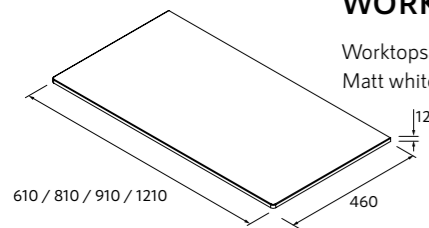

WORKTOPS 12 MM

Worktops 12 mm thick in sizes from 600 to 1200 mm not mechanized. Matt white and white marble in solid surface, black slate in compact.

	Matt white solid surface	£	Black slate	£	White marble	£
600	97495	269	97501	338	97507	338
800	97497	297	97503	366	97509	366
900	97498	311	97504	380	97510	380
1200	97500	352	97506	435	97512	435