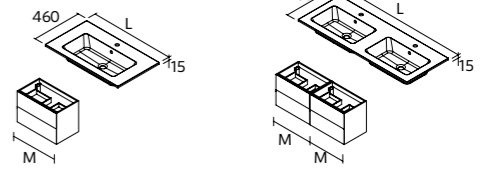

VILNA

White matt mineral solid

Centered	£	Double	£
605	91234	365	1205 91237 628
805	91235	437	

WORKTOPS 12 MM

Worktops 12 mm thick in sizes from 600 to 1200 mm not mechanized. Matt white and white marble in solid surface, black slate in compact.