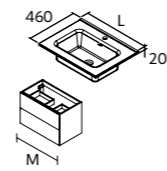

CONSTANZA

Gloss white porcelain

Centered	£
610	26783
810	26781
1010	26779