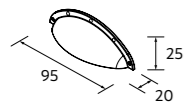

	Chrome	Matt black	Gloss gold	£
95	91337	91339	91336	18

WORKTOPS 12 MM

Worktops 12 mm thick in sizes from 600 to 1200 mm not mechanized. Matt white and white marble in solid surface, black slate in compact.