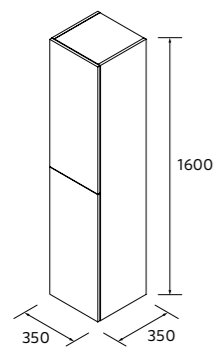

ALLIANCE TALL UNIT 1600 2 DOORS

Reversible 2 doors tall unit, with soft close system hinges. Onix interiors with 4 adjustable glass shelves. Handles are not included, pre-drilled doors to place handle.

	Montana Oak	Walnut Maya	£	White cotton	£
350	120098	102835	559	81729	600

4 LEGS SET, 40 MM

Required set of 4 legs for 3 drawers vanity unit, 3 finishes available, height 100 mm

	Matt white	Matt black	Chrome	£
100	83817	83425	83819	21

4 LEGS SET, Ø 60 MM

Required set of 4 legs for 3 drawers vanity unit, height adjustable from 18 to 30 mm.

	Matt grey	£
30	97257	28

CE