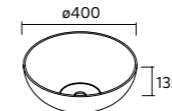

LOKUM

Porcelain

	Matt black	£
400	87734	297