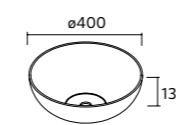

LOKUM

Porcelain

	Matt black	£
400	87734	297