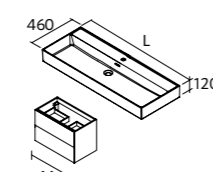

Double	£
1205	91237 628

VENETO

Gloss white porcelain

Centered	£
610	23400 283
810	23401 297

Double	£
1210	23398 546

NOTE: Fittings for wall hanging are included

CARLA

Porcelain