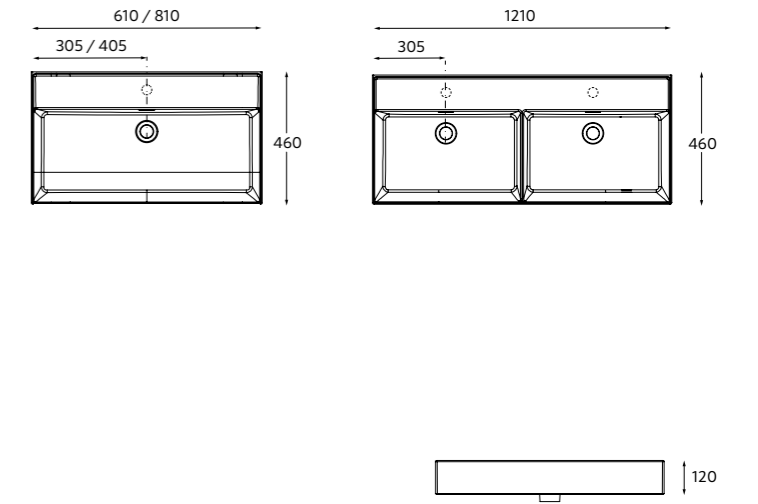

GLOSSY CHROME OVERFLOW

CONSTANZA
Gloss white porcelain

Centered			Double			Shifted right		
Length	Price	Depth	Length	Price	Depth	Length	Price	Depth
610	26783	170	1210	26778	582	910	97061	289
810	26781	208						
1010	26779	261						

VENETO
Gloss white porcelain

Centered			Double		
Length	Price	Depth	Length	Price	Depth
610	23400	283	1210	23398	546
810	23401	297			

NOTE: Fittings for wall hanging are included

GLOSSY CHROME OVERFLOW

CONSTANZA WITHOUT TAP HOLE
Gloss white porcelain

Centered			Double			Shifted right		
Length	Price	Depth	Length	Price	Depth	Length	Price	Depth
610	114557	170	1210	114560	582	910	97042	551
810	114558	208						
1010	114559	261						

MATT WHITE / GLOSSY CHROME OVERFLOW

VILNA
White matt mineral solid

Centered			Double			Shifted right		
Length	Price	Depth	Length	Price	Depth	Length	Price	Depth
605	91234	365	1205	91237	628	905	97042	551
805	91235	437						
1005	91236	511						

MINERALSOLID BASINS