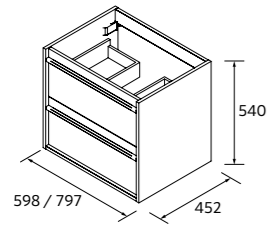

VANITY ATTILA 2 DRAWERS

Wall hung vanity with 2 soft close wooden drawers, Hettich runners and interior finish Onix. Drawer organiser and black handles are included.