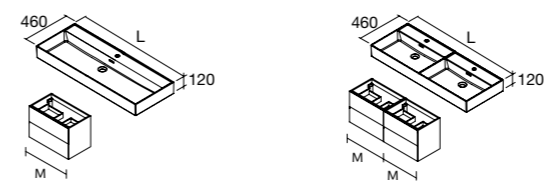

VENETO
Gloss white porcelain

Centered			Double		
Length	Price	Depth	Length	Price	Depth
610	23400	283	1210	23398	546
810	23401	297			

NOTE: Fittings for wall hanging are included