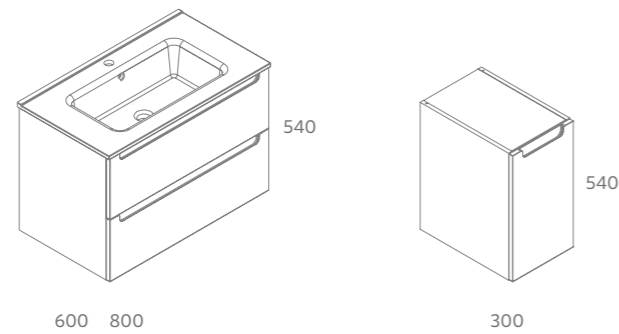

MONTERREY

The MONTERREY collection expresses SALGAR's industrial craftsmanship through a design that combines simplicity, ergonomics, and precision. Its distinctive deep, organic handle adds both identity and comfort to everyday gestures, becoming the signature element of the series.

Manufactured using the same advanced technological processes that define the brand's excellence—3D coating for wood finishes and silk matte water-based lacquers applied by robot—MONTERREY blends the warmth of natural texture with the durability required for daily use.

The Essence of Perfect Detail

FINISHES