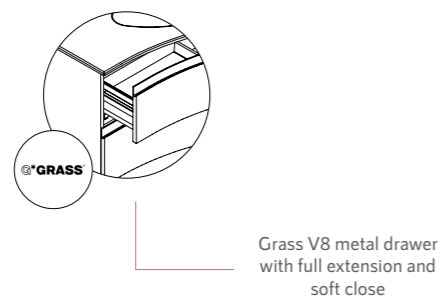

MAM 900R White cotton - Cod. 113797 / Worktop Mam R 900, 12 mm -Cod. 101777
Countertop basin Bica - Cod. 97648 / Mirror Emile - Cod. 113754 / Tall unit Alliance - Cod. 81729