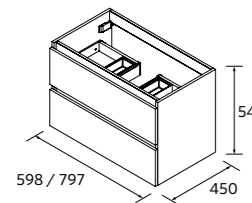

Versatility, Design, and the Confidence of a Leader

FINISHES

DETAILS

SPIRIT 600 Walnut Maya x2 - Cod. 102854
 Basin Veneto - Cod. 23398
 Mirror Moon x2 - Cod. 91120

E-05 5

VANITY SPIRIT 2 DRAWERS

Wall hung unit with 2 full extension metallic drawers, Onix interior with soft close. Drawer organizer included, with 2 removable trays.