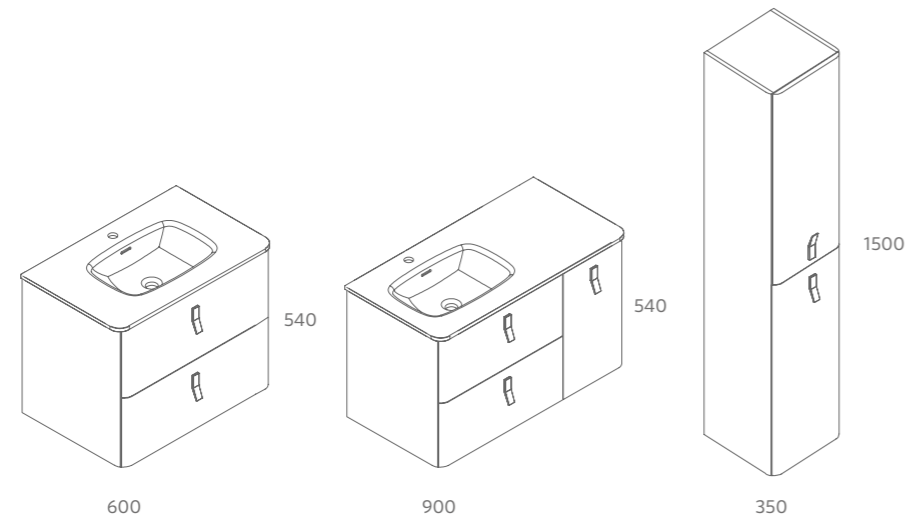

UNIIQ

UNIIQ is born for those who see design as a form of expression. A collection that blends pure lines with vibrant colors—where every finish conveys an emotion and every detail tells a story of personality. With its balanced design, silky matte lacquered fronts, and softly contoured handles, UNIIQ offers a versatile piece that fits effortlessly into both urban spaces and creative interiors.

The beauty of difference

COMPLEMENT