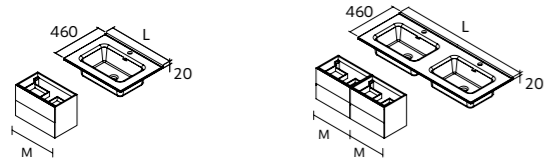

CONSTANZA
Gloss white porcelain

Centered			Double			Shifted right		
Length	Price	Depth	Length	Price	Depth	Length	Price	Depth
610	26783	170	1210	26778	582	910	97061	289
810	26781	208						
1010	26779	261