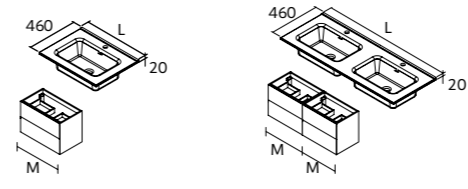

4 LEGS SET, Ø 60 MM

Required set of 4 legs for 3 drawers vanity unit, height adjustable from 18 to 30 mm.

	Matt grey	£
30	97257	28

CE

CONSTANZA

Gloss white porcelain

Centered	£	Double	£
610	26783	170	1210 26778 582
810	26781	208	