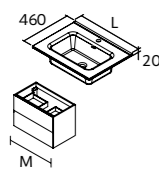

CONSTANZA

Gloss white porcelain

Centered	£
610	26783 170
810	26781 208