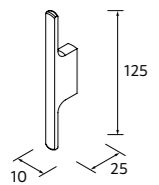

HANDLE FIBI