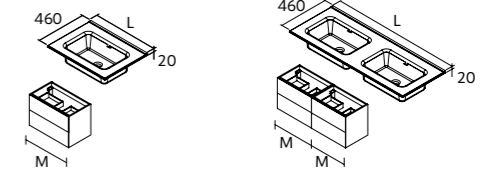

VENETO

Gloss white porcelain

Centered	£	Double	£
610	23400	283	1210 23398 546
810	23401	297	

NOTE: Fittings for wall hanging are included

CONSTANZA WITHOUT TAP HOLE

Gloss white porcelain

Centered	£	Double	£
610	114557	170	1210 114560 582
810	114558	208	