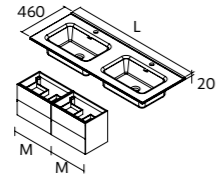

Double	£
1210	26778 582