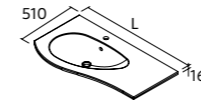

MAM
Matt white mineral load