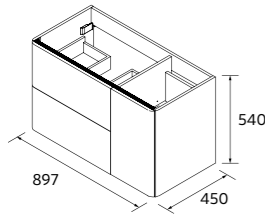

VANITY UNIIQ 2 DRAWERS

Wall hung vanity unit with 2 wooden drawers with concealed pull-out Plus runners and soft close. Onix interiors. Handles not included.

600	96593	96613	96598	592

VANITY UNIIQ 2 DRAWERS / 1 DOOR R

Wall hung vanity unit with 2 wooden drawers with concealed pull-out Plus runners and soft close. 1 door with soft close and height adjustable wooden shelf, Onix interiors. Handles not included.

900	24604	24611	24624	703

UNIIQ TALL UNIT

Reversible tall unit with regulation and soft close.

350	24692	24699	24712	689

UNIIQ HANDLE

23	113733	113732	113734	9

EMOJI HANDLE

78	113766	113764	113765	25

OMEGA HANDLE

190	113767	113768	35

OMEGA KNOB

62	113769	113770	18

UNIIQ 230 / 330 2 LEGS SET

Optional set of 2 legs for wall hung unit, height 230/330 mm.

230	24717	54
330	24714	68

MATT WHITE / GLOSSY CHROME OVERFLOW

UNIIQ

White matt mineralsolid

Centered			Shifted right		
605	97058	509	905	24543	551

WORKTOP UNIIQ 12 MM

Uniiq worktop 12 mm thick, not mechanized. Matt white in solid surface and black slate in compact.

600	96659	269	96661	338
900	24727	311	96663	380

CARLA

Porcelain

460	103343	207	102280	102282	102283	371

LOKUM

Porcelain

400	87734	297

BOL

Solid surface

390	26536	330

BICA

Solid surface

390	97647	347	97648	375