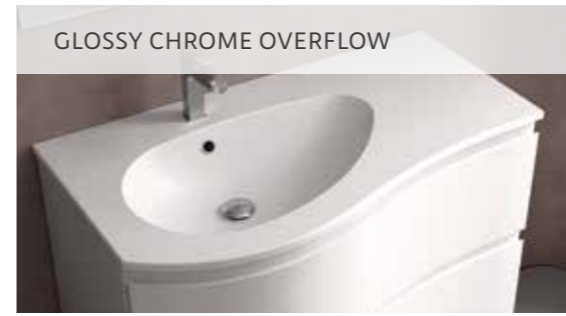

GLOSSY CHROME OVERFLOW