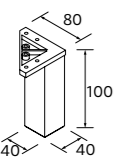

4 LEGS SET, 40 MM

Required set of 4 legs for 3 drawers vanity unit, 3 finishes available, height 100 mm

	Matt white	Matt black	Chrome	£
100	83817	83425	83819	21