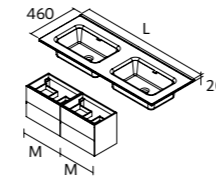

Double	£
1210	114560 582