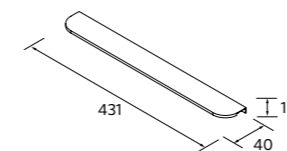

HANDLE AIDA

Handle for vanity

430	114615	114617	114616	16