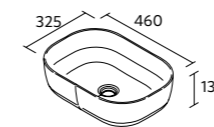

CARLA

Porcelain