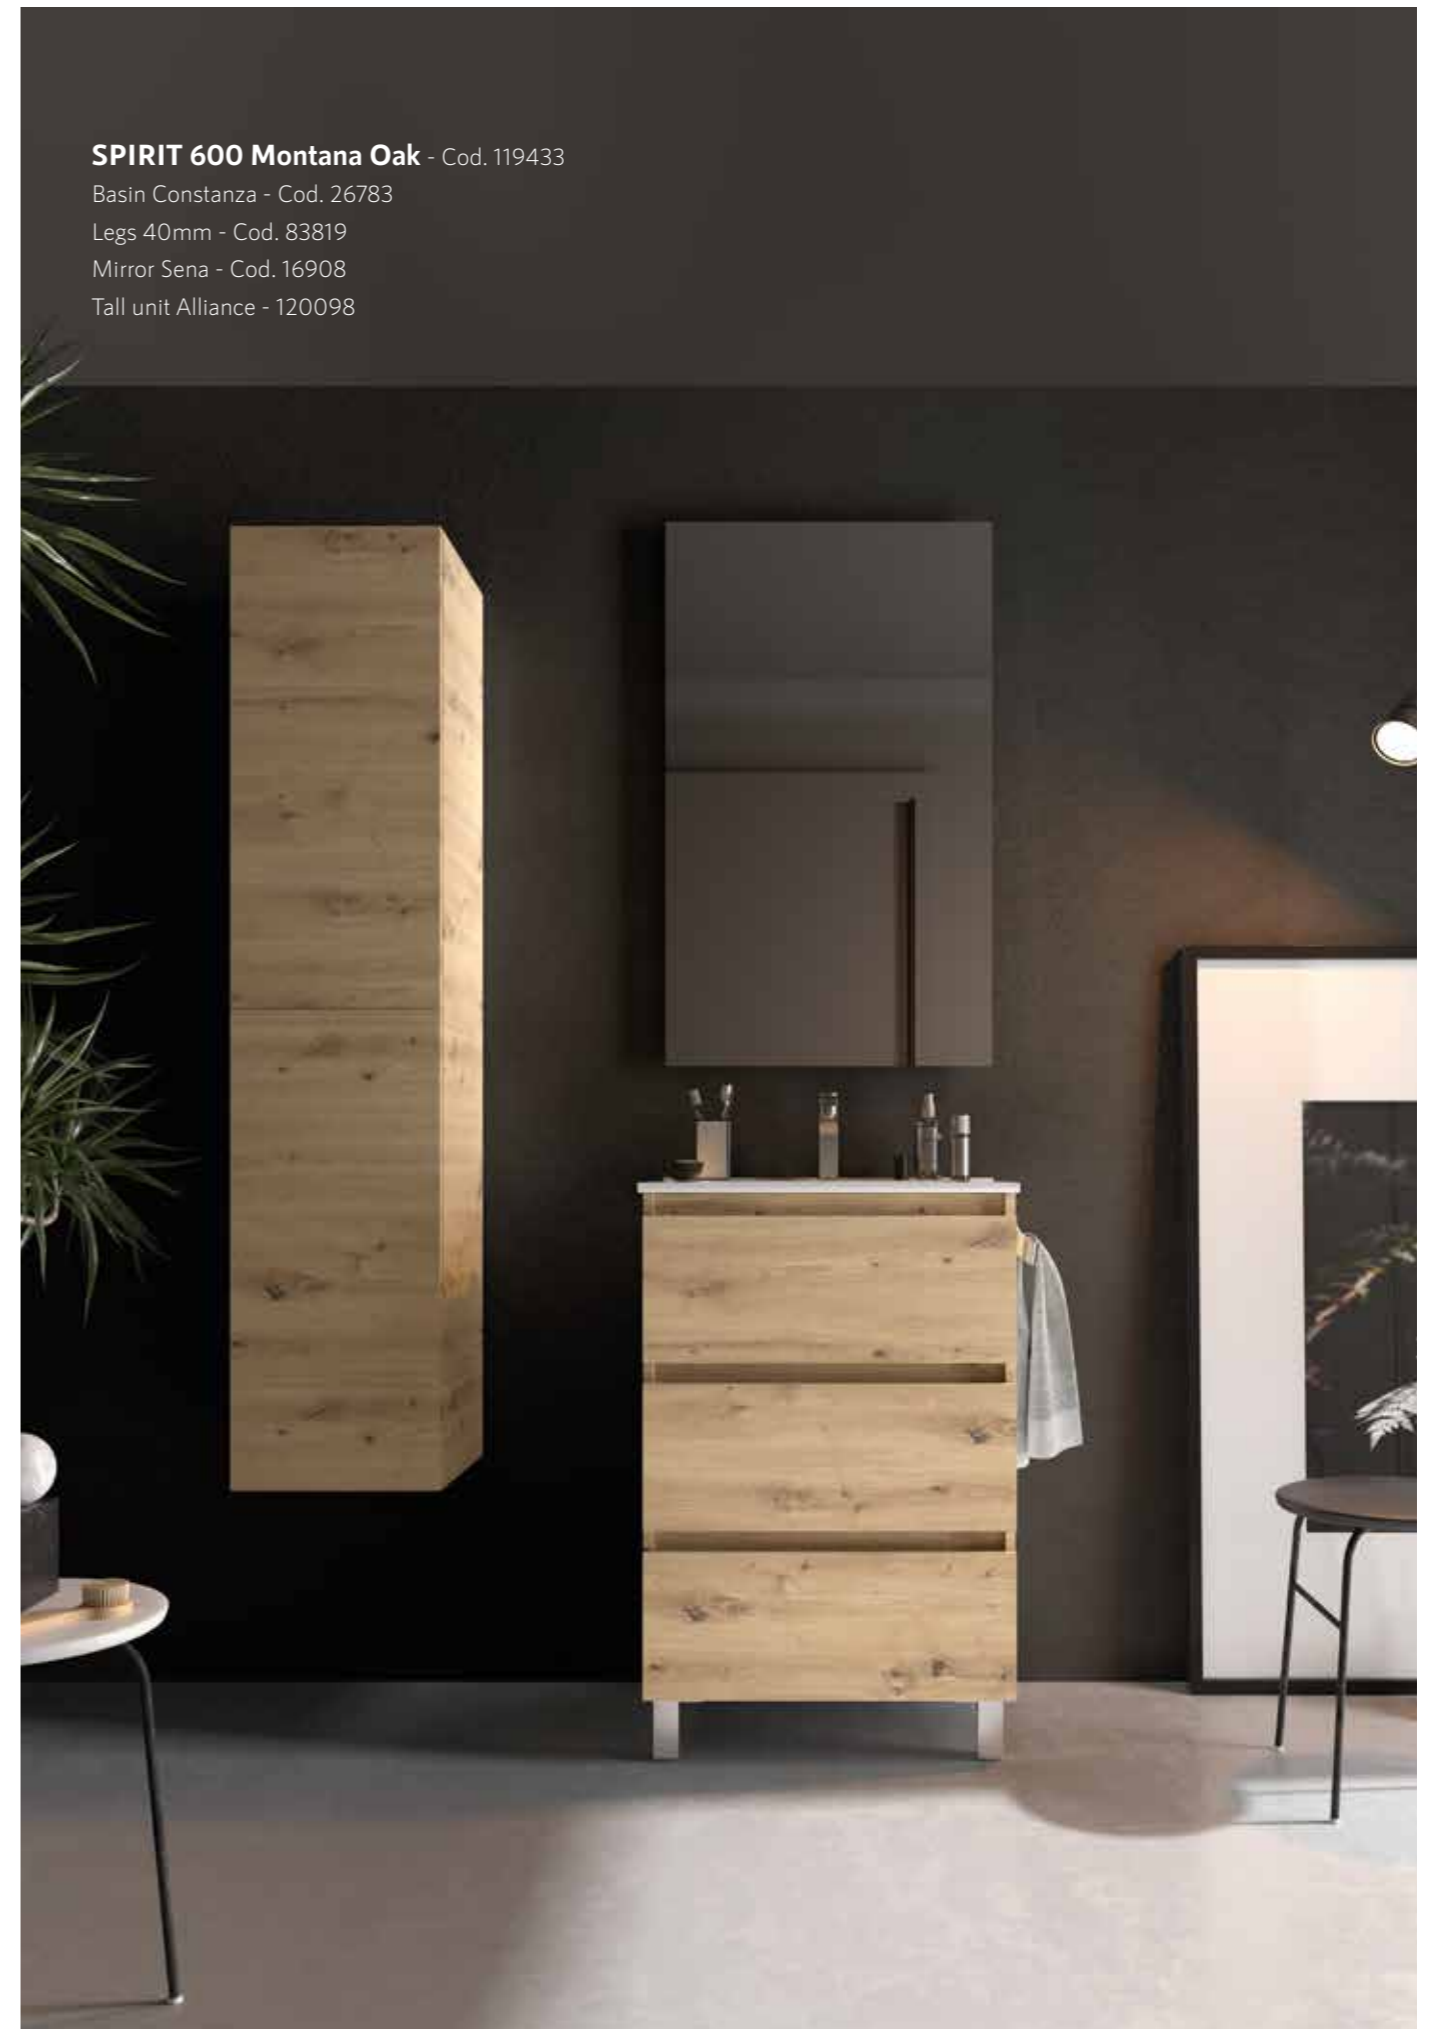

BOL
Solid surface

	Matt white	£
390	26536	330

BICA
Solid surface

	Matt white	£	Matt black	£
390	97647	347	97648	375

SPIRIT

The SPIRIT collection has been conceived to provide a perfect solution for any type of bathroom. With options of two, or three drawers, and the choice between a straight handle or aluminum profile, SPIRIT combines functionality, aesthetics, and manufacturing quality that exceeds market standards.

Versatility, Design, and the Confidence of a Leader

FINISHES

DETAILS

SPIRIT 600 Walnut Maya x2 - Cod. 102854
 Basin Veneto - Cod. 23398
 Mirror Moon x2 - Cod. 91120

E-05 5

VANITY SPIRIT 2 DRAWERS

Wall hung unit with 2 full extension metallic drawers, Onix interior with soft close. Drawer organizer included, with 2 removable trays.