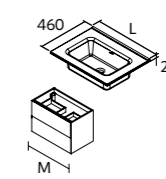

CONSTANZA WITHOUT TAP HOLE

Gloss white porcelain

Centered	£
610	114557
810	114558