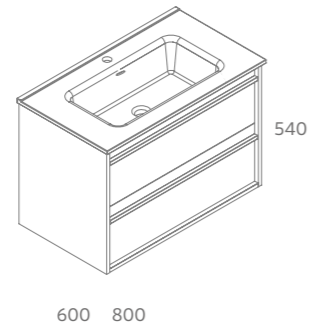

ATTILA

Timeless and with style trend, aesthetics and functionality

COMPLEMENT

Black handle included

FINISHES

Laminate board finish