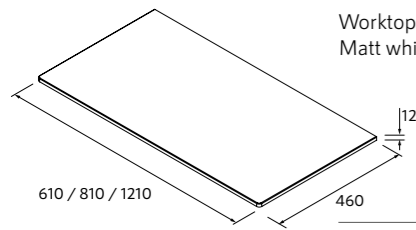

	Chrome	Matt black	Gloss gold	£
95	91337	91339	91336	18

WORKTOPS 12 MM

Worktops 12 mm thick in sizes from 600 to 1200 mm not mechanized. Matt white and white marble in solid surface, black slate in compact.