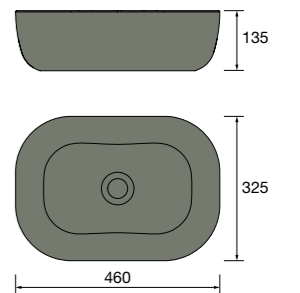

BICA
Solid surface

Matt black

£

390	97648	375