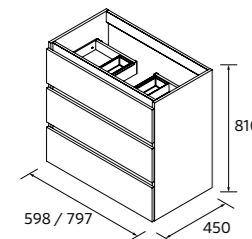

VANITY SPIRIT 3 DRAWERS

Wall hung unit with 3 full extension metallic drawers, Onix interior with soft close. Drawer organizer included, with 2 removable trays.