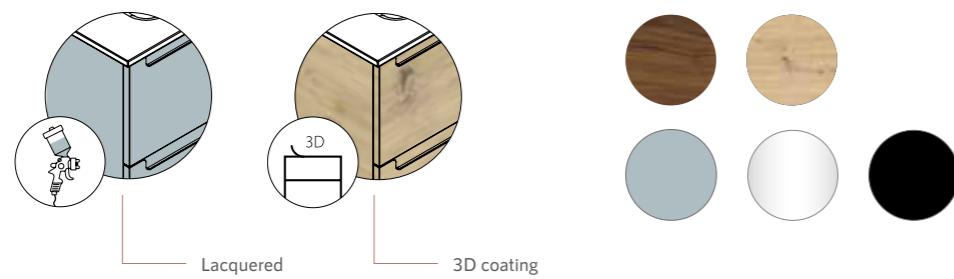

MONTERREY

The MONTERREY collection expresses SALGAR's industrial craftsmanship through a design that combines simplicity, ergonomics, and precision. Its distinctive deep, organic handle adds both identity and comfort to everyday gestures, becoming the signature element of the series.

Manufactured using the same advanced technological processes that define the brand's excellence—3D coating for wood finishes and silk matte water-based lacquers applied by robot—MONTERREY blends the warmth of natural texture with the durability required for daily use.

The Essence of Perfect Detail

FINISHES

DETAILS

Basin Veneto - Cod. 23398

Mirror Moon x2 - Cod. 91120