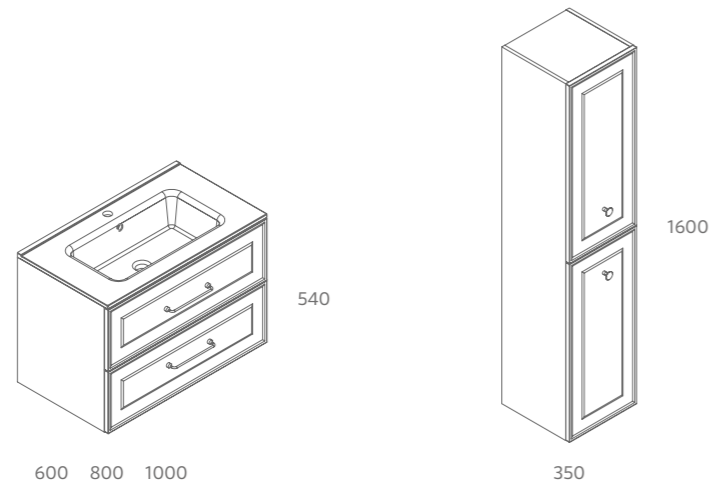

RENOIR

RENOIR is born from the union of artisanal tradition and contemporary design sensibility. Its sculpted, paneled front adds depth and character to a piece that blends classical proportions with a silky matte finish wrapping the space in serenity and distinction. The elegance of the past reinterpreted for the present.

COMPLEMENT

HANDLE STYLE

KNOB STYLE

HANDLE FOLK

FINISHES

Matt lacquered

DETAILS

Grass V8 metal drawer with full extension and soft close