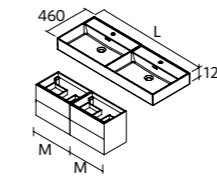

VANITY BIBA 1 DRAWER

Wall hung unit with 1 large capacity metal drawer, with full extension, Onix interior and soft close. Handle is not included.

NOTE: Needs reduced bottle trap for integrated basins.

Montana Oak	Walnut Maya	£	White cotton	Macchiato	Terracota	Night blue	£

600	119097	102247	504	102241	102244	102989	102974	531
800	119099	102248	531	102242	102245	102991	102976	559

VANITY BIBA 2 DRAWERS

Wall-hung unit with 2 metallic drawers full extension, Onix interior with soft close. Drawer organizer included with 2 removable trays. Handles are not included.

Montana Oak	Walnut Maya	£	White cotton	Macchiato	Terracota	Night blue	£

600	119113	113822	731	113818	113823	113828	113825	787
800	119115	113844	773	113840	113845	113850	113847	828

BIBA TALL UNIT 1600 2 DOORS

Reversible 2 doors tall unit with push-open system. Onix interior with 4 adjustable glass shelves. 110° opening hinges.

Montana Oak	Walnut Maya	£	White cotton	Macchiato	Terracota	Night blue	£

350	119124	102252	587	102250	102251	103002	102999	628

CONSTANZA

Gloss white porcelain

Centered	£
610	26783
810	26781

Double	£
1210	26778

CONSTANZA WITHOUT TAP HOLE

Gloss white porcelain

Centered	£
610	114557
810	114558

Double	£
1210	114560

VENETO

Gloss white porcelain

Centered	£
610	23400
810	23401

Double	£
1210	23398

VILNA

White matt mineralsolid

Centered	£
605	91234
805	91235

Double	£
1205	91237

WORKTOPS 12 MM

Worktops 12 mm thick in sizes from 600 to 1200 mm not mechanized. Matt white and white marble in solid surface, black slate in compact.

Matt white solid surface	£	Black slate	£	White marble	£	
600	97495	269	97501	338	97507	338
800	97497	297	97503	366	97509	366
1200	97500	352	97506	435	97512	435

CARLA

Porcelain

Gloss white	£	Clay	Denim	Hunter	£	
460	103343	207	102280	102282	102283	371

LOKUM

Porcelain

Matt black	£
400	87734