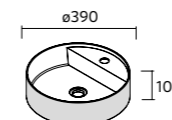

BICA

Solid surface

	Matt white	£	Matt black	£
390	97647	347	97648	375