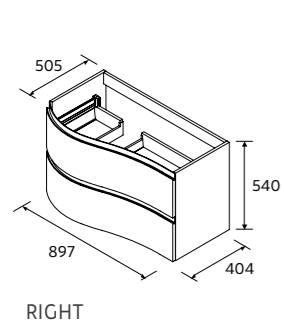

Wall-hung unit Mam R - Cod. 83870

Basin Mam R - Cod. 83947

Mirror Emile - Cod. 113754

VANITY MAM 2 DRAWERS R

Curved wall hung vanity unit with 2 full-extension metal drawers, Onix interiors and soft close. Capacity 30 kg.