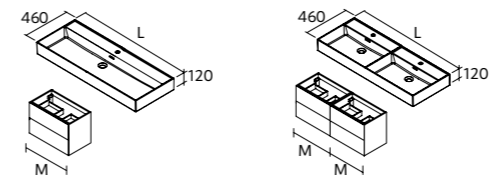

VENETO

Gloss white porcelain

Centered	£	Double	£
610	23400	283	1210 23398 546
810	23401	297	

NOTE: Fittings for wall hanging are included