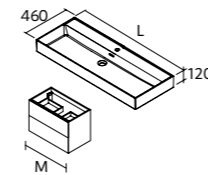

VENETO

Gloss white porcelain

Centered	£
610	23400
810	23401