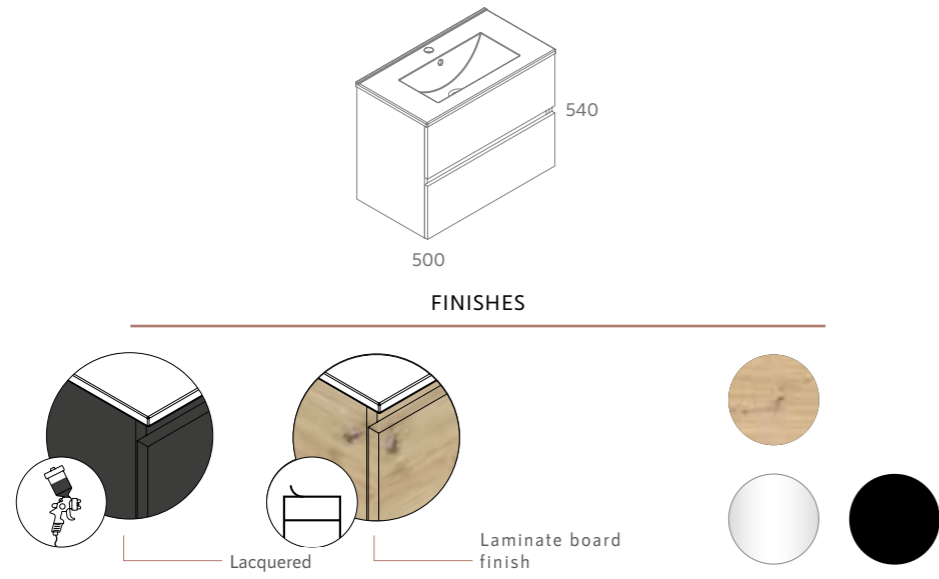

FUSSION LINE D40.

Straight and simple lines are the basic characteristics of this series, specially designed to optimize small spaces.

F.LINE 500 Black velvet - Cod. 96679
Basin D40 - Cod. 21564 / Mirror Emile - Cod. 113754