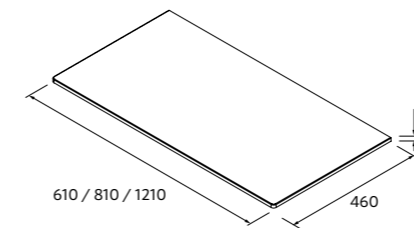

VILNA

White matt mineralsolid

Centered	£
605	91234
805	91235

Double	£
1205	91237

WORKTOPS 12 MM

Worktops 12 mm thick in sizes from 600 to 1200 mm not mechanized. Matt white and white marble in solid surface, black slate in compact.