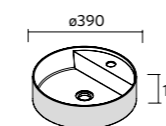

BICA

Solid surface