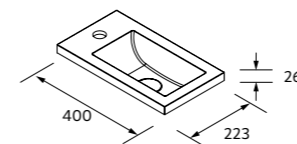

VANITY MARVILLE 1 DOOR

Wall hung 1 door, 110° opening angle, reversible. Interior finish Onix, height adjustable wooden shelf. Black knob is included.

	Africa oak	White satin	Green satin	£	
	390	106311	104989	104992	184