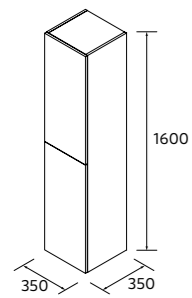

ALLIANCE TALL UNIT 1600 2 DOORS

Reversible 2-doors tall unit with push-open system. Onix interior with 4 adjustable glass shelves. 110° opening hinges.

	White cotton	Black velvet	Blue fog	£
350	81729	91035	81731	600

E-05 5