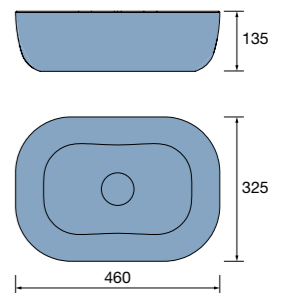

BICA
Solid surface

Matt white

£

390	97647	347