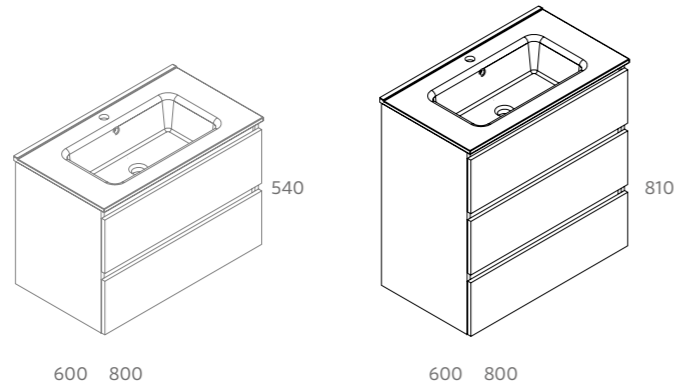

SPIRIT

The SPIRIT collection has been conceived to provide a perfect solution for any type of bathroom. With options of two, or three drawers, and the choice between a straight handle or aluminum profile, SPIRIT combines functionality, aesthetics, and manufacturing quality that exceeds market standards.

Versatility, Design, and the Confidence of a Leader