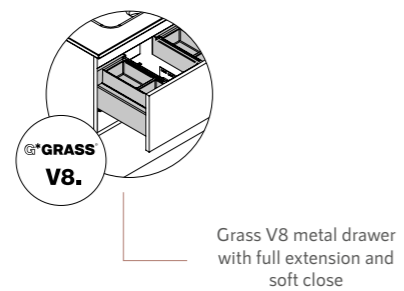

MONTERREY 600 Gloss white x2 - Cod. 26675

Basin Veneto - Cod. 23398

Mirror Moon x2 - Cod. 91120