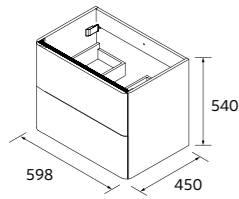

VANITY UNIIQ 2 DRAWERS

Wall hung vanity unit with 2 wooden drawers with concealed pull-out Plus runners and soft close. Onix interiors. Handles not included.

600	96593	96613	96598	592

VANITY UNIIQ 2 DRAWERS / 1 DOOR R

Wall hung vanity unit with 2 wooden drawers with concealed pull-out Plus runners and soft close. 1 door with soft close and height adjustable wooden shelf, Onix interiors. Handles not included.

900	24604	24611	24624	703

UNIIQ TALL UNIT

Reversible tall unit with regulation and soft close.

350	24692	24699	24712	689

UNIIQ HANDLE

23	113733	113732	113734	9

EMOJI HANDLE

78	113766	113764	113765	25

OMEGA HANDLE

190	113767	113768	35

OMEGA KNOB

62	113769	113770	18

UNIIQ 230 / 330 2 LEGS SET

Optional set of 2 legs for wall hung unit, height 230/330 mm.

230	24717	54
330	24714	68

MATT WHITE / GLOSSY CHROME OVERFLOW

UNIIQ

White matt mineralsolid

Centered			Shifted right		
605	97058	509	905	24543	551

WORKTOP UNIIQ 12 MM

Uniiq worktop 12 mm thick, not mechanized. Matt white in solid surface and black slate in compact.

600	96659	269	96661	338
900	24727	311	96663	380

CARLA

Porcelain

460	103343	207	102280	102282	102283	371

LOKUM

Porcelain

400	87734	297

BOL

Solid surface

390	26536	330

BICA

Solid surface

390	97647	347	97648	375