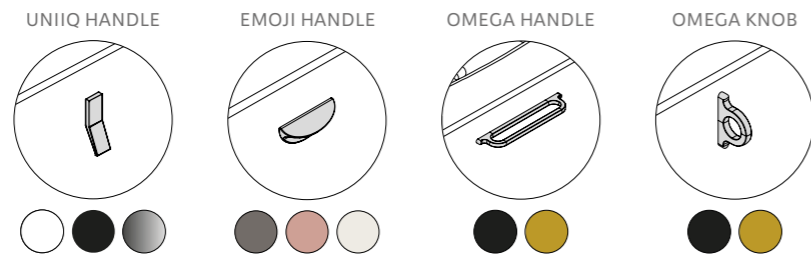

UNIIQ

UNIIQ is born for those who see design as a form of expression. A collection that blends pure lines with vibrant colors—where every finish conveys an emotion and every detail tells a story of personality. With its balanced design, silky matte lacquered fronts, and softly contoured handles, UNIIQ offers a versatile piece that fits effortlessly into both urban spaces and creative interiors.

The beauty of difference

COMPLEMENT

FINISHES

DETAILS