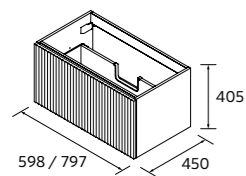

VANITY BIBA 1 DRAWER

Wall hung unit with 1 large capacity metal drawer, with full extension, Onix interior and soft close. Handle is not included.

NOTE: Needs reduced bottle trap for integrated basins.

Montana Oak	Walnut Maya	£	White cotton	Macchiato	Terracota	Night blue	£

600	119097	102247	504	102241	102244	102989	102974	531
800	119099	102248	531	102242	102245	102991	102976	559