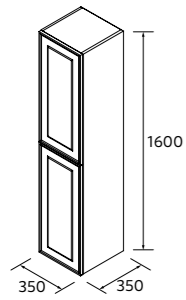

RENOIR TALL UNIT 1600 2 DOORS

Reversible tall unit 2 doors, with soft-closing system hinges. Onix interiors with 4 adjustable glass shelves. Handles are not included.

	White cotton	Black velvet	Blue fog	£
350	91317	91318	91323	682

HANDLES

Handle for vanity and tall unit