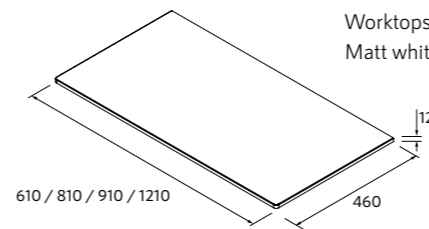

VILNA

White matt mineral solid

Centered	£	Double	£
605	91234	365	1205 91237 628
805	91235	437	

WORKTOPS 12 MM

Worktops 12 mm thick in sizes from 600 to 1200 mm not mechanized. Matt white and white marble in solid surface, black slate in compact.