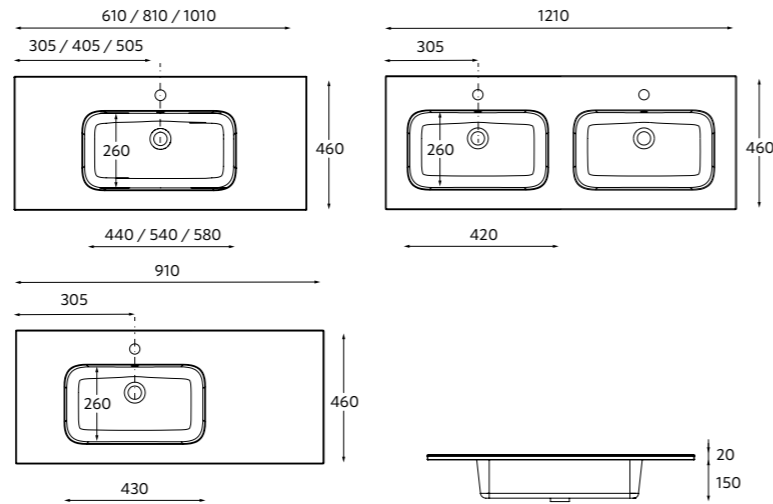

GLOSSY CHROME OVERFLOW

CONSTANZA
Gloss white porcelain

Centered			Double			Shifted right		
Length	Price	Depth	Length	Price	Depth	Length	Price	Depth
610	26783	170	1210	26778	582	910	97061	289
810	26781	208						
1010	26779	261