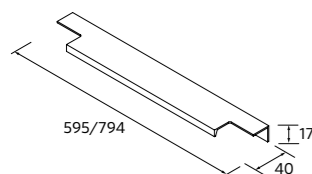

HANDLE BAO

Brushed gold	Matt white	Matt black	£
--------------	------------	------------	---

120	102265	102263	102264	18
-----	--------	--------	--------	-----------

HANDLE LINA

Matt anodized	Matt gold	Brushed black	£
---------------	-----------	---------------	---