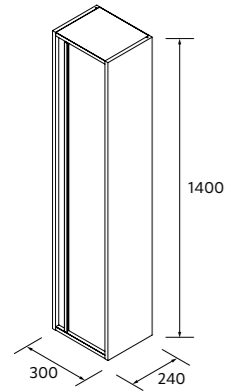

TALL UNIT

Reversible soft close tall unit 1 door with wooden shelves. Handle is included

	White satin	Africa Oak	Walnut Maya	£
300	104243	104249	104250	324