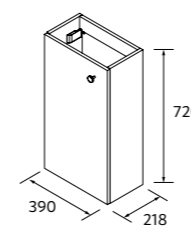

VANITY MARVILLE 1 DOOR

Wall hung 1 door, 110° opening angle, reversible. Interior finish Onix, height adjustable wooden shelf. Black knob is included.

	Africa oak	White satin	Green satin	£	
	390	106311	104989	104992	184