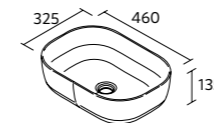

Double	£
1205	91237 628

VENETO

Gloss white porcelain

Centered	£
610	23400 283
810	23401 297

Double	£
1210	23398 546

NOTE: Fittings for wall hanging are included

CARLA

Porcelain