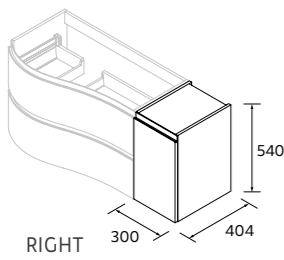

MAM STORAGE UNIT 1 DOOR R

Storage unit with 1-door right opening with soft close. Onix interiors.

	White cotton	Black velvet	Blue fog	£
300	83870	91034	83867	335