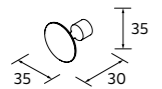

KNOB STYLE

	Brass	Silver	Matt gold	Matt black	£
35	91330	91329	91328	91331	23