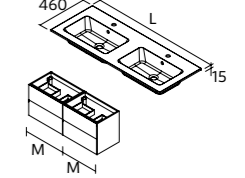

VILNA

White matt mineralsolid

Centered	£
605	91234
805	91235

Double	£
1205	91237

WORKTOPS 12 MM

Worktops 12 mm thick in sizes from 600 to 1200 mm not mechanized. Matt white and white marble in solid surface, black slate in compact.