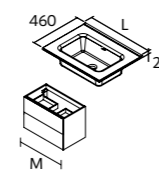

CONSTANZA WITHOUT TAP HOLE

Gloss white porcelain

Centered	£
610	114557 170
810	114558 208