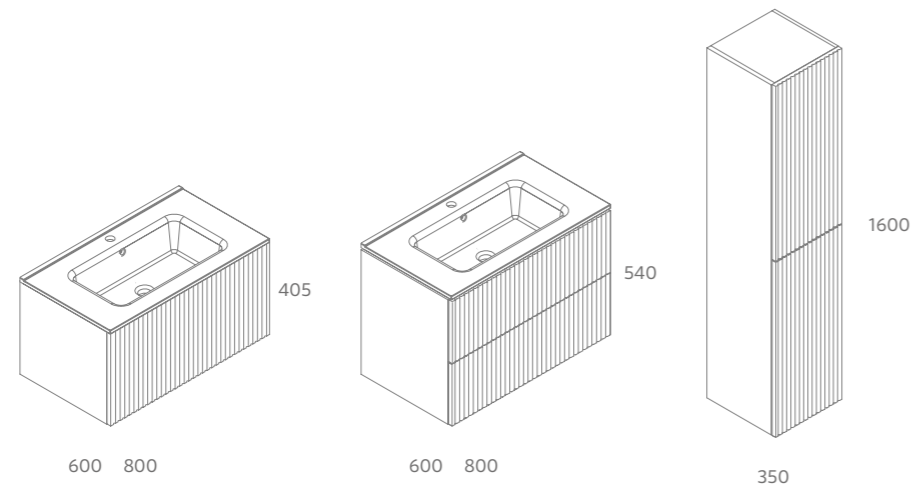

BIBA

The BIBA collection redefines the contemporary bathroom through a design that combines visual order with tactile sensation. Its linear relief front creates a dynamic and elegant surface that interacts with light and surrounding materials.

The silk matte lacquers, applied through a robotized water-based solvent system, provide purity, softness, and an impeccable finish that reflects SALGAR's commitment to technical quality and sustainability.

Texture, Rhythm and Balance

COMPLEMENT

FINISHES

DETAILS