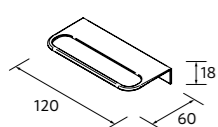

VANITY BIBA 1 DRAWER

Wall hung unit with 1 large capacity metal drawer, with full extension, Onix interior and soft close. Handle is not included.

NOTE: Needs reduced bottle trap for integrated basins.

Montana Oak	Walnut Maya	£	White cotton	Macchiato	Terracota	Night blue	£

600	119097	102247	504	102241	102244	102989	102974	531
800	119099	102248	531	102242	102245	102991	102976	559

VANITY BIBA 2 DRAWERS

Wall-hung unit with 2 metallic drawers full extension, Onix interior with soft close. Drawer organizer included with 2 removable trays. Handles are not included.

Montana Oak	Walnut Maya	£	White cotton	Macchiato	Terracota	Night blue	£

600	119113	113822	731	113818	113823	113828	113825	787
800	119115	113844	773	113840	113845	113850	113847	828

BIBA TALL UNIT 1600 2 DOORS

Reversible 2 doors tall unit with push-open system. Onix interior with 4 adjustable glass shelves. 110° opening hinges.

Montana Oak	Walnut Maya	£	White cotton	Macchiato	Terracota	Night blue	£

350	119124	102252	587	102250	102251	103002	102999	628

CONSTANZA

Gloss white porcelain

Centered	£
610	26783
810	26781

Double	£
1210	26778

CONSTANZA WITHOUT TAP HOLE

Gloss white porcelain

Centered	£
610	114557
810	114558

Double	£
1210	114560

VENETO

Gloss white porcelain

Centered	£
610	23400
810	23401

Double	£
1210	23398

VILNA

White matt mineralsolid

Centered	£
605	91234
805	91235

Double	£
1205	91237

WORKTOPS 12 MM

Worktops 12 mm thick in sizes from 600 to 1200 mm not mechanized. Matt white and white marble in solid surface, black slate in compact.

Matt white solid surface	£	Black slate	£	White marble	£	
600	97495	269	97501	338	97507	338
800	97497	297	97503	366	97509	366
1200	97500	352	97506	435	97512	435

CARLA

Porcelain

Gloss white	£	Clay	Denim	Hunter	£	
460	103343	207	102280	102282	102283	371

LOKUM

Porcelain

Matt black	£
400	87734