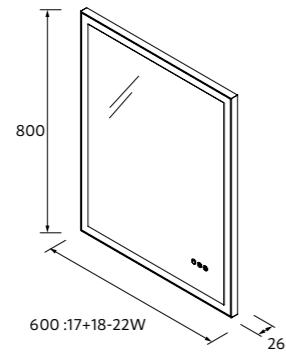

€
800	113756	683