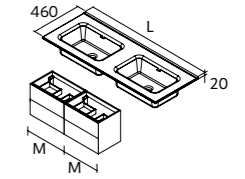

VANITY BIBA 1 DRAWER

Wall hung unit with 1 large capacity metal drawer, with full extension, Onix interior and soft close. Handle is not included.

NOTE: Needs reduced bottle trap for integrated basins.

Montana Oak	Walnut Maya	£	White cotton	Macchiato	Terracota	Night blue	£

600	119097	102247	504	102241	102244	102989	102974	531
800	119099	102248	531	102242	102245	102991	102976	559

VANITY BIBA 2 DRAWERS

Wall-hung unit with 2 metallic drawers full extension, Onix interior with soft close. Drawer organizer included with 2 removable trays. Handles are not included.

Montana Oak	Walnut Maya	£	White cotton	Macchiato	Terracota	Night blue	£

600	119113	113822	731	113818	113823	113828	113825	787
800	119115	113844	773	113840	113845	113850	113847	828

BIBA TALL UNIT 1600 2 DOORS

Reversible 2 doors tall unit with push-open system. Onix interior with 4 adjustable glass shelves. 110° opening hinges.

Montana Oak	Walnut Maya	£	White cotton	Macchiato	Terracota	Night blue	£

350	119124	102252	587	102250	102251	103002	102999	628

CONSTANZA

Gloss white porcelain

Centered	£
610	26783
810	26781

Double	£
1210	26778

CONSTANZA WITHOUT TAP HOLE

Gloss white porcelain

Centered	£
610	114557
810	114558

Double	£
1210	114560

VENETO

Gloss white porcelain

Centered	£
610	23400
810	23401

Double	£
1210	23398

VILNA

White matt mineralsolid

Centered	£
605	91234
805	91235

Double	£
1205	91237

WORKTOPS 12 MM

Worktops 12 mm thick in sizes from 600 to 1200 mm not mechanized. Matt white and white marble in solid surface, black slate in compact.

Matt white solid surface	£	Black slate	£	White marble	£	
600	97495	269	97501	338	97507	338
800	97497	297	97503	366	97509	366
1200	97500	352	97506	435	97512	435

CARLA

Porcelain

Gloss white	£	Clay	Denim	Hunter	£	
460	103343	207	102280	102282	102283	371

LOKUM

Porcelain

Matt black	£
400	87734