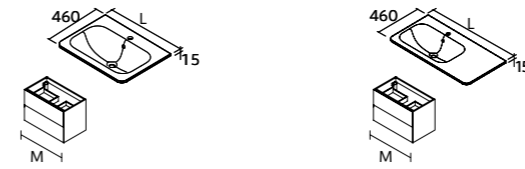

UNIIQ

White matt mineralsolid

Centered			Shifted right		
605	97058	509	905	24543	551

WORKTOP UNIIQ 12 MM

Uniiq worktop 12 mm thick, not mechanized. Matt white in solid surface and black slate in compact.