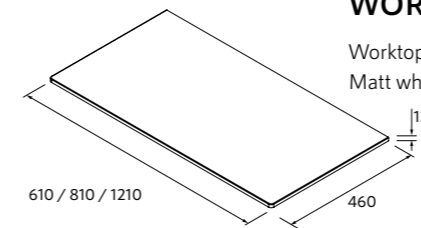

WORKTOPS THICKNESS 16 MM.

Worktops with 16 mm thickness not mechanized. Melamine finish.

	Africa Oak	£
600	91086	105
800	91087	121

WORKTOPS 12 MM

Worktops 12 mm thick in sizes from 600 to 1200 mm not mechanized. Matt white and white marble in solid surface, black slate in compact.