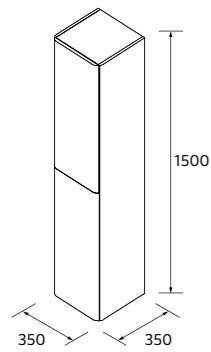

UNIIQ TALL UNIT

Reversible tall unit with regulation and soft close.

350	24692	24699	24712	689

UNIIQ HANDLE

23	113733	113732	113734	9