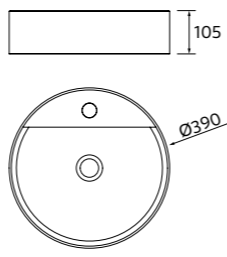

CARLA
Porcelain

Hunter

£

460	102283	371