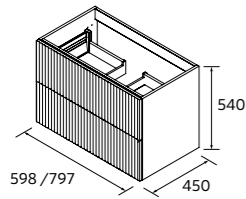

VANITY BIBA 2 DRAWERS

Wall-hung unit with 2 metallic drawers full extension, Onix interior with soft close. Drawer organizer included with 2 removable trays. Handles are not included.

Montana Oak	Walnut Maya	£	White cotton	Macchiato	Terracota	Night blue	£

600	119113	113822	731	113818	113823	113828	113825	787
800	119115	113844	773	113840	113845	113850	113847	828