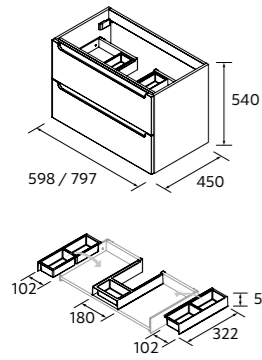

VANITY MONTERREY 2 DRAWERS

Wall hung unit with 2 metallic drawers full extension, Onix interior with soft close. Drawer organiser included with 2 removable trays.

	Montana Oak	Walnut Maya	£	Gloss white	Black velvet	Blue fog	£
600	119322	102937	746	26675	91039	81720	803
800	119324	102939	788	26678	91040	81721	844