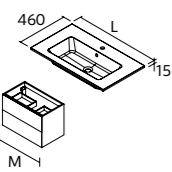

VILNA

White matt mineral solid

Centered	£
605	91234 365
805	91235 437