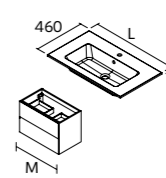

VILNA

White matt mineralsolid

Centered	£
605	91234
805	91235

Double	£
1205	91237

WORKTOPS 12 MM

Worktops 12 mm thick in sizes from 600 to 1200 mm not mechanized. Matt white and white marble in solid surface, black slate in compact.