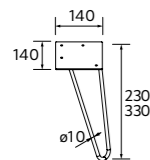

UNIIQ 230 /330 2 LEGS SET

Optional set of 2 legs for wall hung unit, height 230/330 mm.

	Black	£
230	24717	54
330	24714	68

CONSTANZA

Gloss white porcelain

	Centered	£	Double	£	Shifted right	£		
610	26783	170	1210	26778	582	910	97061	289
810	26781	208						

CONSTANZA WITHOUT TAP HOLE

Gloss white porcelain

	Centered	£	Double	£	
610	114557	170	1210	114560	582
810	114558	208			

VILNA

White matt mineral solid

	Centered	£	Double	£	Shifted right	£		
605	91234	365	1205	91237	628	905	97042	551
805	91235	437						

VENETO

Gloss white porcelain

	Centered	£	Double	£	
610	23400	283	1210	23398	546
810	23401	297			

NOTE: Fittings for wall hanging are included