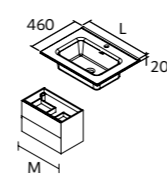

CONSTANZA

Gloss white porcelain

Centered	£
610	26783
810	26781