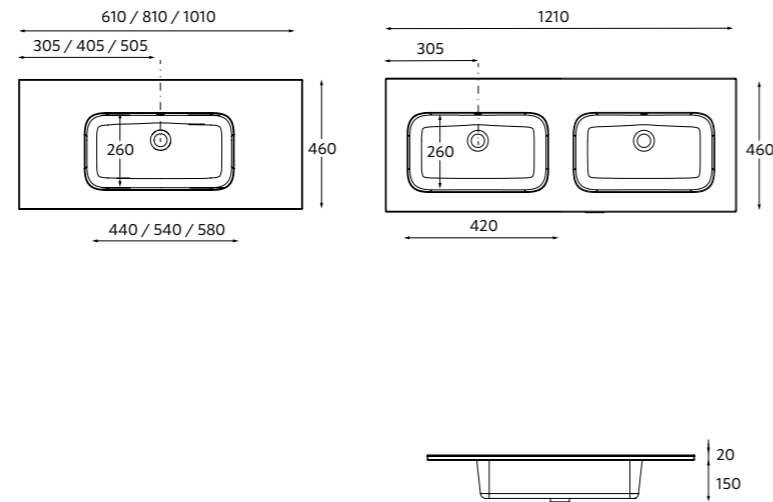

VENETO
Gloss white porcelain

Centered			Double		
Length	Price	Depth	Length	Price	Depth
610	23400	283	1210	23398	546
810	23401	297			

NOTE: Fittings for wall hanging are included

GLOSSY CHROME OVERFLOW

CONSTANZA WITHOUT TAP HOLE
Gloss white porcelain