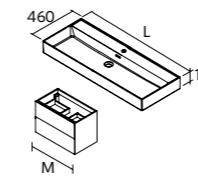

VENETO

Gloss white porcelain

Centered	£
610	23400
810	23401