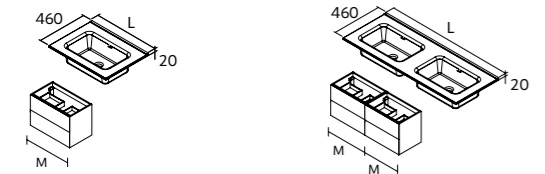

VENETO
Gloss white porcelain

Centered			Double		
Length	Price	Depth	Length	Price	Depth
610	23400	283	1210	23398	546
810	23401	297			

NOTE: Fittings for wall hanging are included

GLOSSY CHROME OVERFLOW

CONSTANZA WITHOUT TAP HOLE
Gloss white porcelain