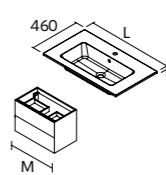

VILNA

White matt mineral solid

Centered	£
605	91234
805	91235
1005	91236