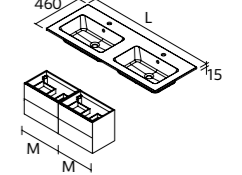

Double	£
1205	91237