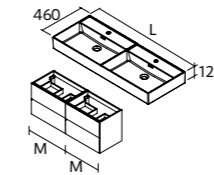

Double	£
1210	23398