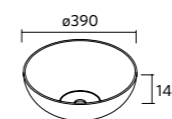

BOL

Solid surface

	Matt white	£
390	26536	330