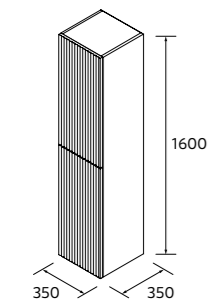

VANITY BIBA 1 DRAWER

Wall hung unit with 1 large capacity metal drawer, with full extension, Onix interior and soft close. Handle is not included.

NOTE: Needs reduced bottle trap for integrated basins.

Montana Oak	Walnut Maya	£	White cotton	Macchiato	Terracota	Night blue	£

600	119097	102247	504	102241	102244	102989	102974	531
800	119099	102248	531	102242	102245	102991	102976	559

VANITY BIBA 2 DRAWERS

Wall-hung unit with 2 metallic drawers full extension, Onix interior with soft close. Drawer organizer included with 2 removable trays. Handles are not included.

Montana Oak	Walnut Maya	£	White cotton	Macchiato	Terracota	Night blue	£

600	119113	113822	731	113818	113823	113828	113825	787
800	119115	113844	773	113840	113845	113850	113847	828

BIBA TALL UNIT 1600 2 DOORS

Reversible 2 doors tall unit with push-open system. Onix interior with 4 adjustable glass shelves. 110° opening hinges.

Montana Oak	Walnut Maya	£	White cotton	Macchiato	Terracota	Night blue	£

350	119124	102252	587	102250	102251	103002	102999	628

CONSTANZA

Gloss white porcelain

Centered	£
610	26783
810	26781

Double	£
1210	26778

CONSTANZA WITHOUT TAP HOLE

Gloss white porcelain

Centered	£
610	114557
810	114558

Double	£
1210	114560

VENETO

Gloss white porcelain

Centered	£
610	23400
810	23401

Double	£
1210	23398

VILNA

White matt mineralsolid

Centered	£
605	91234
805	91235

Double	£
1205	91237

WORKTOPS 12 MM

Worktops 12 mm thick in sizes from 600 to 1200 mm not mechanized. Matt white and white marble in solid surface, black slate in compact.

Matt white solid surface	£	Black slate	£	White marble	£	
600	97495	269	97501	338	97507	338
800	97497	297	97503	366	97509	366
1200	97500	352	97506	435	97512	435

CARLA

Porcelain

Gloss white	£	Clay	Denim	Hunter	£	
460	103343	207	102280	102282	102283	371

LOKUM

Porcelain

Matt black	£
400	87734