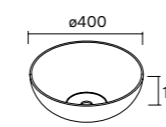

LOKUM

Porcelain