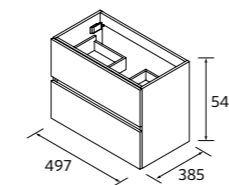

F.LINE 500 Montana oak - Cod. 119555
Basin D40 - Cod. 21564 / Mirror Olimpia - Cod. 113741