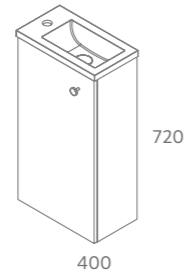

AIDA BASIN

Gloss white porcelain

Centered	£
450	114533
159	

MARVILLE

The solution when a space is a problem

FINISHES

Laminate board finish

MARVILLE Africa oak - Cod. 106311