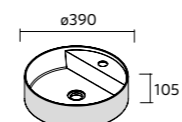

BICA

Solid surface

	Matt white	£	Matt black	£
390	97647	347	97648	375