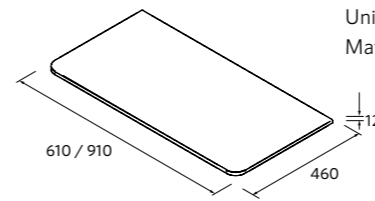

UNIIQ

White matt mineralsolid

Centered			Shifted right		
605	97058	509	905	24543	551

WORKTOP UNIIQ 12 MM

Uniiq worktop 12 mm thick, not mechanized. Matt white in solid surface and black slate in compact.

600	96659	269	96661	338
900	24727	311	96663	380