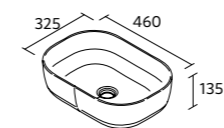

CARLA

Porcelain

	Gloss white	£	Clay	Denim	Hunter	£
460	103343	207	102280	102282	102283	371