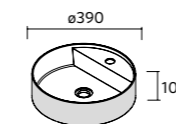

BICA

Solid surface

	Matt white	£	Matt black	£
390	97647	347	97648	375