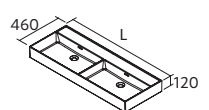

  More options of made-to-measure washbasins on page 291

VENETO
Gloss white porcelain

Centered		£
610	23400	283
810	23401	297
1010	23397	344

Double		£
1210	23398	546

VENETO WITHOUT TAP HOLE
Gloss white porcelain