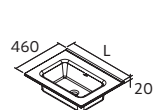

Centered		£
610	26783	170
810	26781	208
1010	26779	261

Double		£
1210	26778	582

Shifted right		£
1010	97063	358

Left shifted		£
1010	97062	358

NOTE: Under sink insert drawer with pipe cutout necessary

CONSTANZA WITHOUT TAP HOLE
Gloss white porcelain