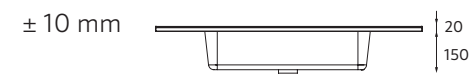

PORCELAIN BASINS

CONSTANZA
Gloss white porcelain

Centered	£	Double	£	Shifted right	£	Left shifted	£
610	26783	1210	26778	910	97061	910	97060
710	26782	1410	120122	1010	97063	1010	97062
810	26781	new		1110	113773	1110	113772
910	26780			1210	97066	1210	97065
1010	26779						
1210	98958						

Pair it with the Cerax porcelain waste valve. See page 304

i

If a offset washbasin is requested for a 900, 1000, or 1200 mm unit, it will be essential to include an offset siphon-saving drawer.

i

If a double washbasin is requested for a 1200 mm unit, it will be essential to include a double siphon-saving drawer.