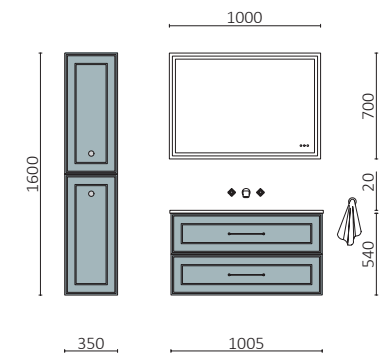

RENOIR 1000 BLUE FOG		£
91326	Wall hung vanity RENOIR 1000 Blue fog	994
91333	Handle STYLE 192 Silver x 2	64
114559	Basin CONSTANZA 1010 Gloss white	261
FULL PRICE		1319
113762	Mirror MEMPHIS 1000	836
103973	Bottle trap POSYX Chrome brass	62
114576	Clicker valve CERAX Gloss white	41
91323	Wall hung tall unit RENOIR Blue fog	682
91329	Handle STYLE 35 Silver x 2	46

P.76