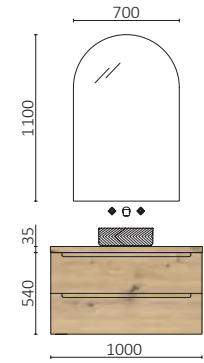

P.200

MONTERREY 1000 MONTANA OAK		£
119326	Wall hung vanity MONTERREY 1000 Montana Oak	830
120082	Worktop 1000 Montana Oak	389
114522	Countertop basin DUNE Sand	373
FULL PRICE		1592
113754	Mirror EMILE 700	561
103973	Bottle trap POSYX Chrome brass	62
102303	Open valve FLOW Chrome	71