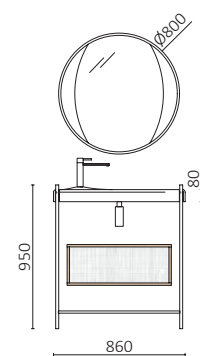

OCEAN ICONIC 860 SIENNA OAK		£
120595	Washbasin Set OCEAN 860	1610
FULL PRICE		1610
120580	Wall hung storage unit OCEAN 700 Sienna Oak	634
120107	Mirror WOOD LIBRA 800 Natural	754
103974	Bottle trap SMART Matt black	90
119871	Clicker/open valve ELIA Matt white solid surface	133

P.20