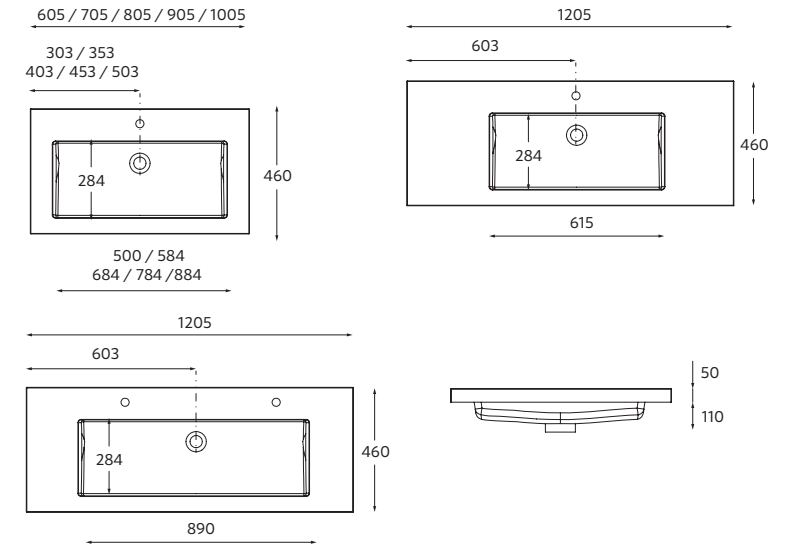

MINERAL LOAD BASINS

GLOSSY CHROME OVERFLOW

Double	£	
1205	20753	545
1405	27144	607