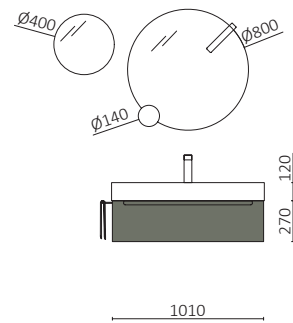

P.201

MONTERREY 1000 GREEN FOREST		£
96447	Wall hung storage unit MONTERREY 1000 Green forest	587
23397	Basin VENETO 1010 Gloss white	344
97657	Towel rail LLOYD Matt white	117
FULL PRICE		1048
91131	Mirror OASIS 800	137
97640	Light JUDI	68
24569	Mirror Ø140 mm	83
103356	Mirror OASIS 400	95
102307	Reduced bottle trap CONEX White	75
102304	Clicker valve FLOW Chrome	76