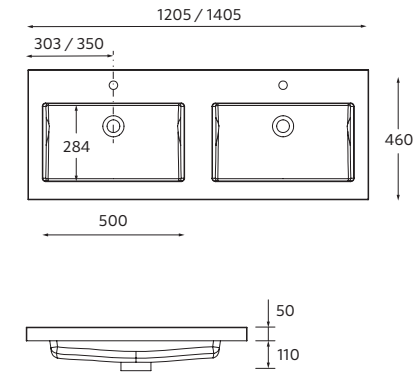

i

If a double washbasin is requested for a 1200 mm unit, it will be essential to include a double siphon-saving drawer.

i

If a double washbasin is requested for a 1200 mm unit, it will be essential to include a double siphon-saving drawer.

i

If a double washbasin is requested for a 1200 mm unit, it will be essential to include a double siphon-saving drawer.