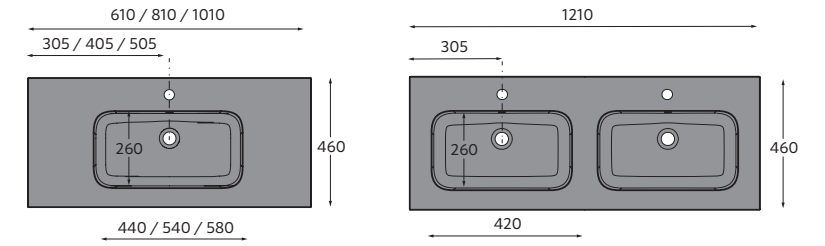

PORCELAIN BASINS

CONSTANZA
Matt black porcelain

i

If a double washbasin is requested for a 1200 mm unit, it will be essential to include a double siphon-saving drawer.