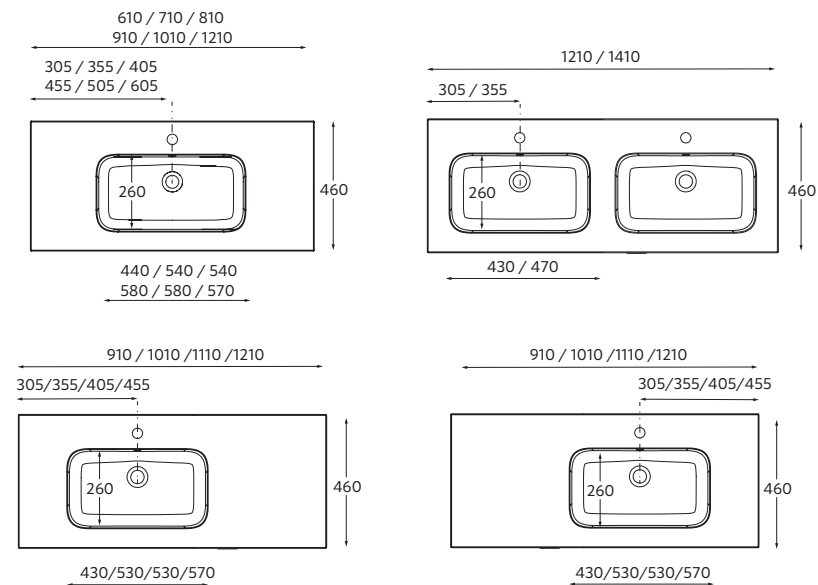

PORCELAIN BASINS

CONSTANZA
Gloss white porcelain

Centered	£	Double	£	Shifted right	£	Left shifted	£
610	26783	1210	26778	910	97061	910	97060
710	26782	1410	120122	1010	97063	1010	97062
810	26781	new		1110	113773	1110	113772
910	26780			1210	97066	1210	97065
1010	26779						
1210	98958						

Pair it with the Cerax porcelain waste valve. See page 304

i

If a offset washbasin is requested for a 900, 1000, or 1200 mm unit, it will be essential to include an offset siphon-saving drawer.

i

If a double washbasin is requested for a 1200 mm unit, it will be essential to include a double siphon-saving drawer.