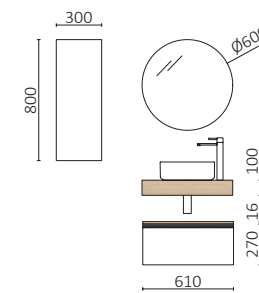

P.243

SPIRIT 600 GLOSS WHITE		£
22630	Wall hung storage unit SPIRIT 600 Gloss white	400
90987	Handle SPIRIT 600 Matt black	22
117890	Worktop 600 Sienna Oak	105
117910	Worktop DOMUS 600 Sienna Oak	274
91489	Countertop basin KANDY Gloss white	278
FULL PRICE		1079
91120	Mirror MOON 600 .	393
103974	Bottle trap SMART Matt black	90
102303	Open valve FLOW Chrome	71
96940	Cabinet ALLIANCE 800 Gloss white	288