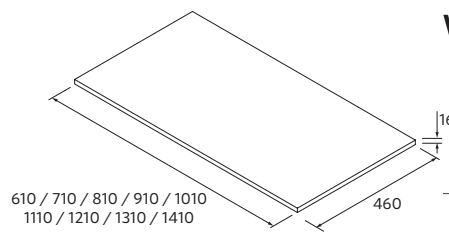

WORKTOPS 16 MM

	Sienna Oak	Montana Oak	Walnut Maya	Gloss white	White cotton	Black velvet	€
600	117890	117897	102253	22960	96819	96820	~~105~~
700	117891	117898	102819	96827	96839	96840	~~113~~
800	117892	117899	102254	22964	96848	96861	~~125~~
900	117893	117900	102820	97401	97402	97403	~~128~~
1000	117894	117901	102255	22968	96864	96880	~~138~~
1100	121492	121494	121496	121498	121500	121502	~~148~~
1200	117895	117902	102256	22972	96890	96898	~~151~~
1300	121493	121495	121497	121499	121501	121503	~~158~~
1400	117896	117903	104516	104508	113970	113971	~~168~~