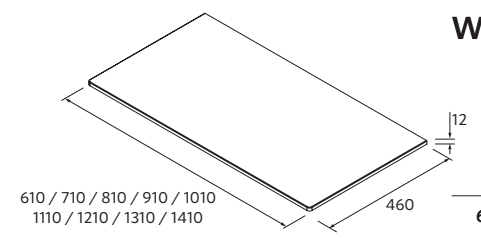

WORKTOPS 12 MM

	Matt white solid surface	€	Black slate	€	White marble	€	Terrazo natura	€
600	97495	~~288~~	97501	~~298~~	97507	~~298~~	102266	~~298~~
700	97496	~~288~~	97502	~~308~~	97508	~~308~~	103299	~~308~~
800	97497	~~298~~	97503	~~368~~	97509	~~368~~	102267	~~368~~
900	97498	~~370~~	97504	~~380~~	97510	~~380~~	103300	~~380~~
1000	97499	~~382~~	97505	~~407~~	97511	~~407~~	102268	~~407~~
1100	120156	~~398~~	120158	~~406~~	120160	~~406~~	120162	~~406~~
1200	97500	~~368~~	97506	~~428~~	97512	~~428~~	102270	~~428~~
1300	120157	~~368~~	120159	~~400~~	120161	~~400~~	120163	~~400~~
1400	113973	~~380~~	113974	~~402~~	113975	~~402~~	113976	~~402~~