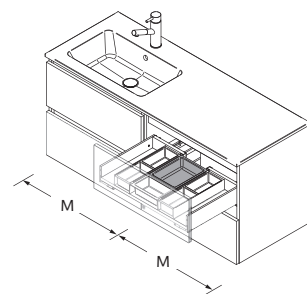

PUSH C

METALLIC DRAWER WITH PIPE CUTOUT, RIGHT

	Onix	£
900	103628	219
1000	103417	232

METALLIC DRAWER WITH PIPE CUTOUT, LEFT

	Onix	£
900	103629	219
1000	103418	232

TRAP TRAY

	Onix	£
165	118947	79

TRAP TRAY