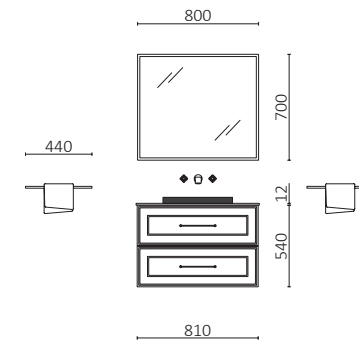

RENOIR 800 WHITE COTTON		£
91305	Wall hung vanity RENOIR 800 White cotton	890
91335	Handle STYLE 192 Matt black x 2	64
120348	Worktop 711 - 810 Matt white solid surface	352
97655	Semi inset basins MAEL Matt black	375
FULL PRICE		1681
103362	Mirror MITO LINE 800 Black	620
103973	Bottle trap POSYX Chrome brass	62
102305	Open valve FLOW Matt black	71
103337	Towel rail SQUARE BARRA 440 Matt black x 2	180

P.81