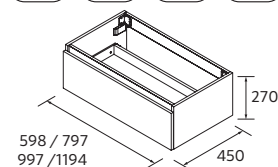

P.245

SPIRIT 600 WHITE COTTON		£
102748	Vanity SPIRIT 600 White cotton	774
90986	Handle SPIRIT 600 Matt white x 3	66
83819	Set of 4 legs Chrome	21
26783	Basin CONSTANZA 610 Gloss white	170
FULL PRICE		1031
20741	Mirror REFLEXO 1000 .	472
23028	Double towel rail JAZZ White	81
103973	Bottle trap POSYX Chrome brass	62
102304	Clicker valve FLOW Chrome	76
81729	Wall hung tall unit ALLIANCE White cotton	600

P.246

SPIRIT 1200 BLUE FOG		£
103487	Vanity SPIRIT 600 Blue fog x 2	1548
90986	Handle SPIRIT 600 Matt white x 6	132
97257	Set of 4 legs Matt grey x 2	56
120250	Bespoken basin NAILA 1200 - 1310 Matt white solid surface	1673
FULL PRICE		3409
97600	Mirror ORLEANS 1200 .	669
96948	Cabinet ALLIANCE 800 Blue fog x 3	864

WALL HUNG UNIT SPIRIT 1 DRAWER WITHOUT PIPE CUTOUT

	Sienna Oak	Montana Oak	Walnut Maya	£	Gloss white	White cotton	Moon grey	Black velvet	Green forest	Macchiato	Terracota	Night blue	Blue fog	£
600	119348	119344	102848	373	22630	96396	119340	96412	103438	103421	103442	103430	103425	400
800	119349	119345	102847	428	22631	96397	119341	96413	103439	103422	103443	103431	103426	455
1000	119350	119346	102846	483	22632	96398	119342	96414	103440	103423	103444	103432	103427	511
1200	119351	119347	102845	538	26626	96399	119343	96415	103441	103424	103445	103433	103428	566

WALL HUNG SPIRIT UNIT 2 DRAWERS