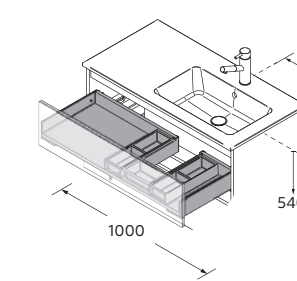

METALLIC DRAWER WITH PIPE CUTOUT, LEFT

Onix	£
1000	103418 232

INTERIOR DRAWER ORGANISER, 1 COMPARTMENT

Black	£
322	104592 51

INTERIOR DRAWER ORGANISER, 2 COMPARTMENTS

Black	£
322	104593 75

INTERIOR DRAWER ORGANISER, 6 COMPARTMENTS

Black	£
332	104583 81