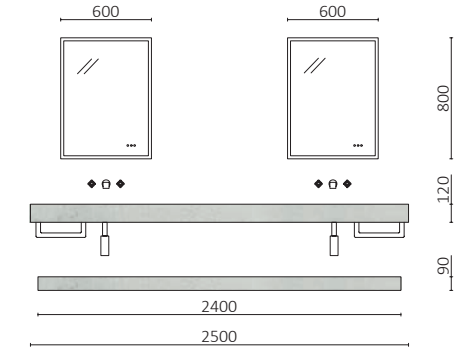

P.146

COMPAKT 2500 CONCRETE		£
83417	Worktop COMPAKT 51, 2001 - 2500 Concrete	2928
FULL PRICE		2928
113760	Mirror MEMPHIS 600 x 2	1340
103974	Bottle trap SMART Matt black x 2	180
102305	Open valve FLOW Matt black x 2	142
26195	Towel rail COMPAKT Matt black x 2	296
25992	Shelf COMPAKT 42, 2001 - 2500 Concrete	1987