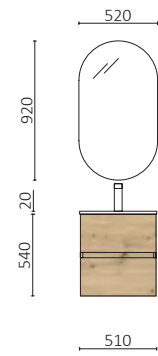

P.262

FUSSION 40 500 MONTANA OAK		£
119555	Wall hung vanity FUSSION LINE 500 DEPTH 40 Montana Oak	407
21564	Basin Depth 40 IBERIA 510 White porcelain	173
FULL PRICE		580
113741	Mirror OLIMPIA 920	378
103973	Bottle trap POSYX Chrome brass	62
102306	Clicker valve FLOW Matt black	76