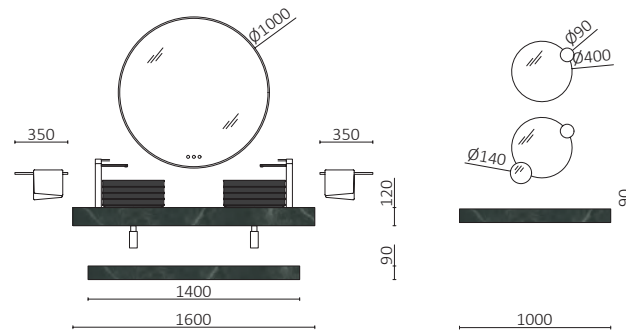

P.150

COMPAKT 1400 GRAPHITE STONE		£
103278	Worktop COMPAKT 51, 1401 - 1600 Graphite stone	1508
114520	Countertop basin LOOP Matt black x 2	828
FULL PRICE		2336
113759	Mirror KORI CURVE 1000	821
103974	Bottle trap SMART Matt black x 2	180
102305	Open valve FLOW Matt black x 2	142
103246	Shelf COMPAKT 42, 1201 - 1400 Graphite stone	1145
103340	Towel rail shelf SQUARE Matt black x 2	152
103244	Shelf COMPAKT 42, 801 - 1000 Graphite stone	807
103356	Mirror OASIS 400 x 2	190
91238	Light GILDA 90 x 2	142
24569	Mirror Ø140 mm	83

P.152