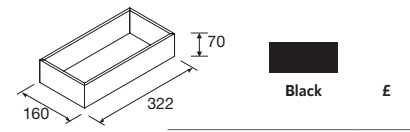

INTERIOR DRAWER ORGANISER, 1 COMPARTMENT

	£
Black	

322	104592	51