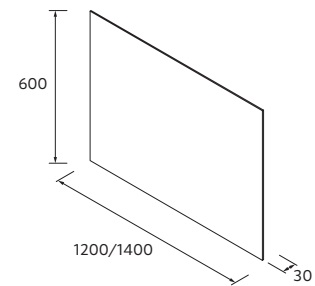

SENA

	/	€
1200	87584	~~196~~
1400	87585	~~208~~