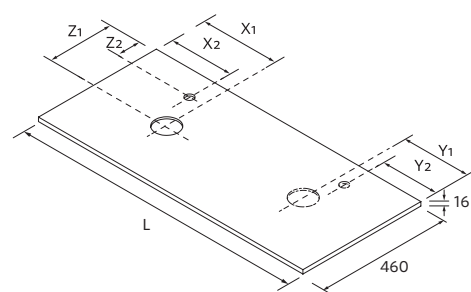

MADE-TO-MEASURE WORKTOPS 16 MM WITH MECHANISED

						€
Sienna Oak	Montana Oak	Walnut Maya	Gloss white	White cotton	Black velvet	€

<600	120054	120060	102257	97411	97412	97413	131
601 - 1000	120055	120061	102258	23145	97422	97423	157
1001 - 1400	120056	120062	102259	23149	97424	97425	210
1401 - 1800	120057	120063	102260	23153	97426	97427	276
1801 - 2000	120058	120064	102261	23157	97428	97429	313
2001 - 2400	120059	120065	102262	23161	97430	97431	408