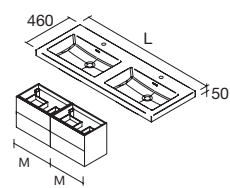

Double	£	
1205	20753	545
1405	27144	607