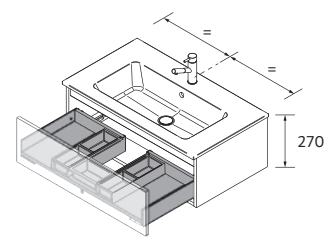

METALLIC DRAWER WITH PIPE CUTOUT

	Onix	£
600	103143	177
800	103144	205
1000	103145	232
1200	103146	260