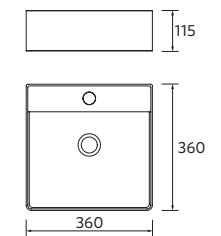

MAEL
Solid surface

	Matt white	£	Matt black	£
500	97654	347	97655	375