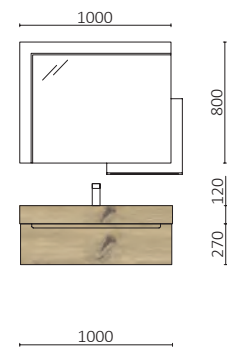

P.138

COMPAKT 1010 MONTANA OAK		£
120020	Worktop COMPAKT 46, 801 - 1000 Montana Oak	1035
119310	Wall hung storage unit MONTERREY 1000 Montana Oak	559
FULL PRICE		1594
120115	Mirror JOHN 1000	827
102307	Reduced bottle trap CONEX White	75
102303	Open valve FLOW Chrome	71