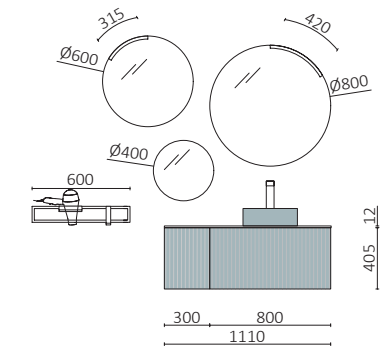

BIBA 1100/L BLUE FOG		£
103040	Wall hung vanity BIBA 800 Blue fog	683
102263	Handle BAO Matt white	18
119131	Wall hung storage unit BIBA 300 Blue fog	317
120351	Worktop 1011 - 1110 Matt white solid surface	435
103312	Countertop basin BICA Blue fog	413
FULL PRICE		1866
91131	Mirror OASIS 800	137
91130	Mirror OASIS 600	109
103356	Mirror OASIS 400	95
103349	Light CIRCUS 315 Black	206
103350	Light CIRCUS 420 Black	213
97672	Metal front LLOYD 600 Matt white	178
97661	Hair dryer/straighteners holder LLOYD Matt white	68
97658	Hook LLOYD Matt white	53