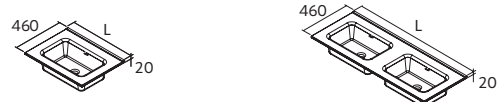

CONSTANZA WITHOUT TAP HOLE
Gloss white porcelain

Centered			Double		
	£			£	
610	114557	170	1210	114560	582
810	114558	208			
1010	114559	261