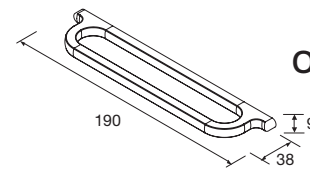

EMOJI HANDLE

	Greyge	Mokka	Rose	£
78	113766	113764	113765	25