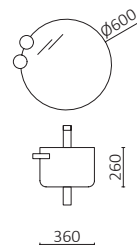

MONOLITH MINI GLOSS WHITE		£
114527	MONOLITH MINI Gloss white	276
FULL PRICE		276
91130	Mirror OASIS 600	109
91238	Light GILDA 90 x 2	142
114618	Towel rail MINI Matt black	83
103974	Bottle trap SMART Matt black	90
114576	Clicker valve CERAX Gloss white	41