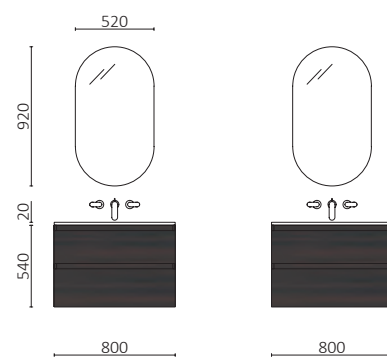

MARA 800 EUCALYPTUS OCEANIA		£
114007	Wall hung vanity MARA 800 Eucalyptus Oceania x 2	2424
114558	Basin CONSTANZA 810 Gloss white x 2	416
FULL PRICE		2840
113741	Mirror OLIMPIA 920 x 2	756
103973	Bottle trap POSYX Chrome brass x 2	124
102304	Clicker valve FLOW Chrome x 2	152

P.60