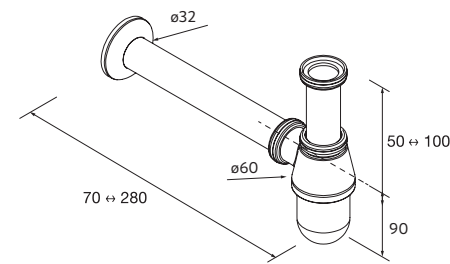

CLICKER VALVE FLOW

Matt black	Chrome	£
102306	102304	76

CLICKER VALVE CERAX

porcelain

Gloss white	Matt white	Matt black	£
114576	114577	114578	41

CLICKER/OPEN VALVE ELIA

Matt white solid surface	£
119871	133