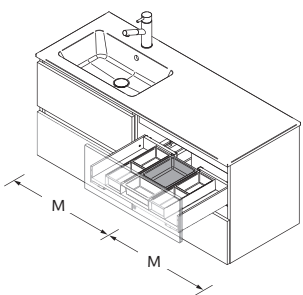

TRAP TRAY

	Onix	£
165	118947	79