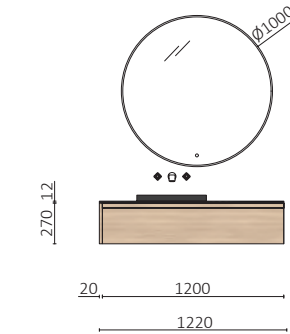

P.244

SPIRIT 1220/R SIENNA OAK		£
119351	Wall hung storage unit SPIRIT 1200 Sienna Oak	538
120066	Wood strip ALLIANCE 270 Sienna Oak	22
120372	Worktop 1211 - 1310 Black slate	561
90977	Handle SPIRIT 1200 Matt black	51
97655	Semi inset basins MAEL Matt black	375
FULL PRICE		1547
113749	Mirror GLOBE 1000 Black	592
103976	Bottle trap CONEX Chrome brass	117
119871	Clicker/open valve ELIA Matt white solid surface	133