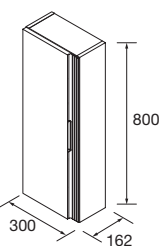

CABINET EMMA 1 DOOR L

						£

300	119063	119065	119066	119064	119068	119067	352

LEFT