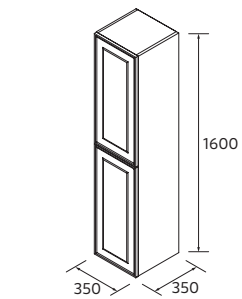

RENOIR TALL UNIT 1600 2 DOORS

	White cotton	Moon grey	Black velvet	Green forest	Macchiato	Night blue	Blue fog	£
350	91317	119575	91318	91321	91319	91320	91323	682