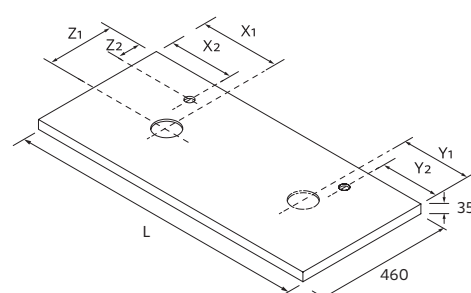

MADE-TO-MEASURE WORKTOPS 35 MM WITH MECHANISED

	€
Montana Oak	€

<600	120085	290
601 - 1000	120086	389
1001 - 1400	120087	590
1401 - 1800	120088	556
1801 - 2000	120089	820
2001 - 2400	120090	1575