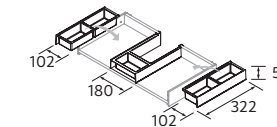

WALL-HUNG UNIT MONTERREY 2 DRAWERS

600	119328	119322	102937	746	26675	81714	119316	91039	96534	81717	103611	81726	81720	803
700	119329	119323	102938	767	96455	96472	119317	96473	96478	96474	103612	96476	96475	823
800	119330	119324	102939	788	26678	81715	119318	91040	96536	81718	103613	81727	81721	844
900	119331	119325	102940	810	96479	96484	119319	96485	96500	96486	103614	96498	96491	866
1000	119332	119326	102941	830	26681	81716	119320	91041	96538	81719	103615	81728	81722	887
1200	119333	119327	102942	873	26684	96526	119321	96527	96532	96528	103616	96530	96529	929