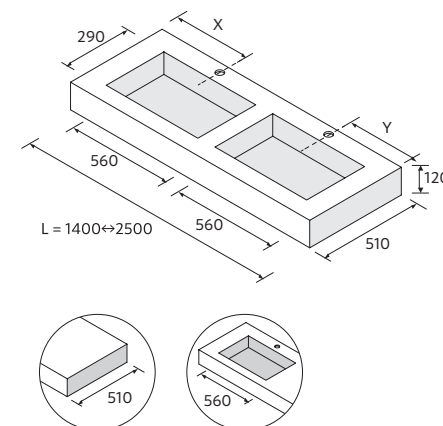

COMPAKT WORKTOP WITH INTEGRATED SINK (560) DEPTH 510 MM

	Montana Oak	Havana	White marble	Concrete	Graphite stone	£
1400 - 1600	120041	84118	83362	83414	103230	2077
1601 - 1800	120042	84119	83363	83415	103231	2253
1801 - 2000	120043	84120	83364	83416	103232	2591
2001 - 2500	120044	84121	83365	83417	103233	2928