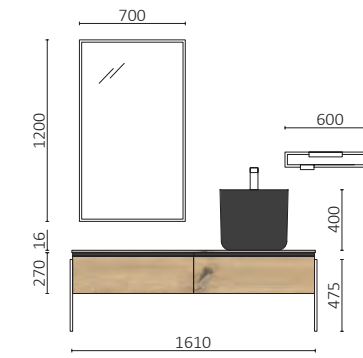

P.228

SPIRIT 1600/L MONTANA OAK

		£
119345	Wall hung storage unit SPIRIT 800 Montana Oak x 2	856
90993	Handle SPIRIT 800 Matt black x 2	52
120063	Bespoken top 1401 - 1800 Montana Oak	317
114524	MONOLITH SQUARE Matt black	593
FULL PRICE		1818
103364	Mirror MITO LINE 1200 Black	744
103973	Bottle trap POSYX Chrome brass	62
114578	Clicker valve CERAX Matt black	41
97721	Metal structure LOW LLOYD Matt black x 2	456
97710	Coupling LLOYD VANITY Matt black x 4	248
97675	Metal front LLOYD 600 Matt black	178
97665	Hook LLOYD Matt black	53
97666	Shelf LLOYD 220 Matt black	104