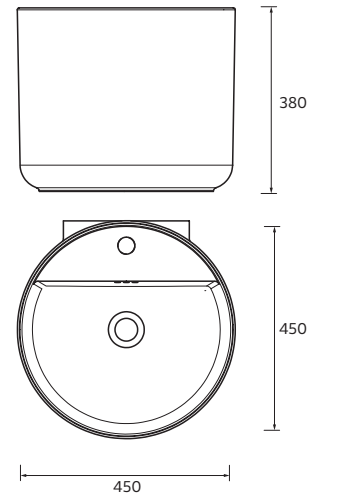

MONOLITH SQUARE

Porcelain

	Gloss white	£	Matt black	£
420	114523	442	114524	593

NOTE: Fittings for wall hanging are included