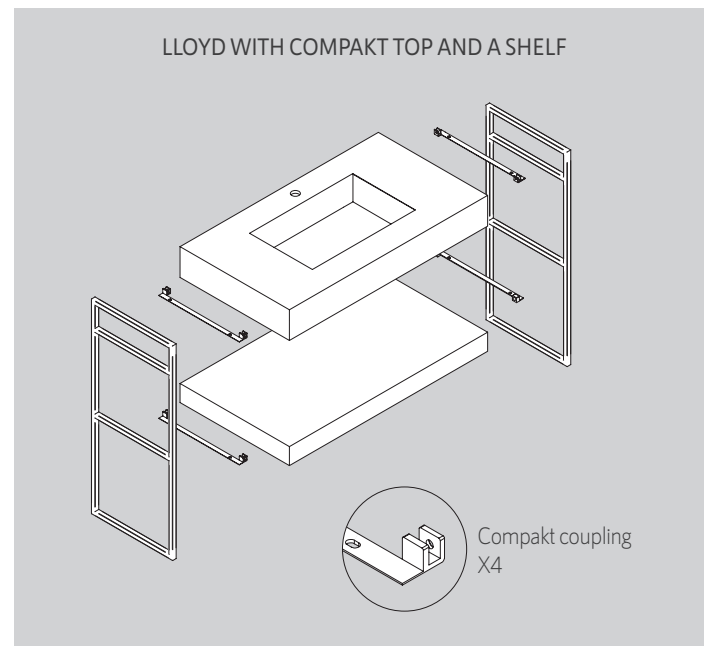

LLOYD WITH KOMPAKT TOP AND A SHELF

Kompakt coupling X4