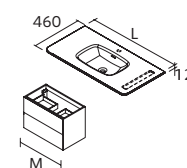

UNIIQ WITH OR WITHOUT TOWEL RAIL
Matt white solid surface

	Centered	£
610-690	96787	634
810-890	96788	661