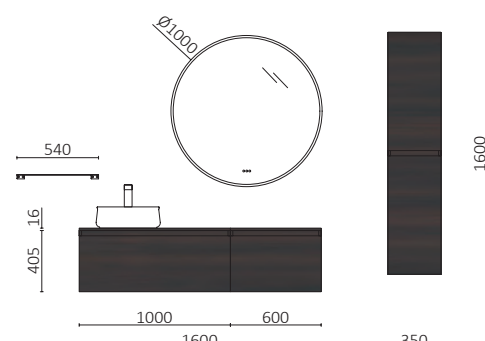

MARA 1600 EUCALYPTUS OCEANIA		£
114001	Wall hung vanity MARA 1000 Eucalyptus Oceania	980
113995	Wall hung vanity MARA 600 Eucalyptus Oceania	807
114032	Worktop MARA 1600 Eucalyptus Oceania	551
114532	Countertop basin COZY Matt white	276
FULL PRICE		2614
113759	Mirror KORI CURVE 1000	821
103976	Bottle trap CONEX Chrome brass	117
102305	Open valve FLOW Matt black	71
114017	Tall unit MARA Eucalyptus Oceania	1428
103338	Towel rail SQUARE BARRA 540 Matt black	95