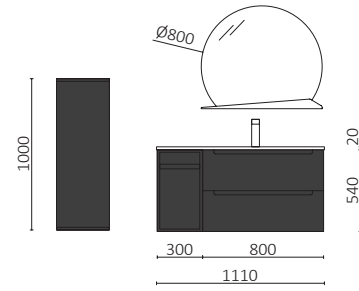

MONTERREY/L 1100 BLACK VELVET		£
91040	Wall hung vanity MONTERREY 800 Black velvet	844
96987	Wall hung storage unit ALLIANCE 300 removable towel rail Black velvet	366
96996	Handle TOWEL RAIL 300 Matt black	39
113785	Basin CONSTANZA 1100 left Matt white	515
FULL PRICE		1764
86287	Mirror SUNRISE 800	359
91113	Shelf SUNRISE 800 Matt black	158
103973	Bottle trap POSYX Chrome brass	62
102304	Clicker valve FLOW Chrome	76
96962	Tall unit ALLIANCE 1000 Black velvet	413