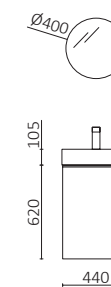

P.268

AIDA WHITE COTTON		£
114649	Wall hung vanity AIDA 440 White cotton	228
114615	Handle AIDA Matt anodized	16
114533	Basin AIDA Gloss white	159
FULL PRICE		403
103356	Mirror OASIS 400	95
103973	Bottle trap POSYX Chrome brass	62
102303	Open valve FLOW Chrome	71