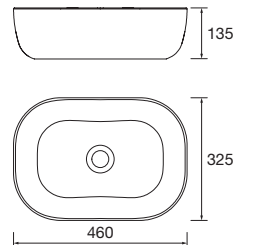

VENICE
Porcelain

Matt white   **Matt black** £

480	114534	114535	248