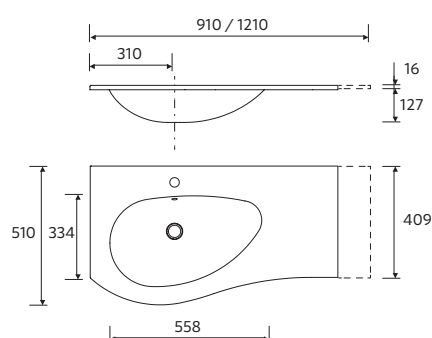

MAM WITHOUT TAP HOLE
Matt white solid surface

Shifted right			Left shifted		
		£			£
910	87596	522	910	87597	522
1210	121620	677	1210	121621	677
1510	121849	833	1510	121850	833

Special Product

Bespoke solid surface inset basin with machining option for tap.