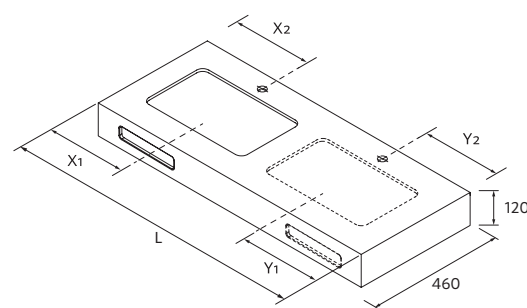

MADE-TO-MEASURE COUNTERTOPS WITH SKIRTING 120 MM AND MECHANISED

		Matt white solid surface	€
<610	120414	838	838
611 - 710	120415	835	835
711 - 810	120416	833	833
811 - 910	120417	858	858
911 - 1010	120418	909	909
1011 - 1110	120419	933	933
1111 - 1210	120420	989	989
1211 - 1310	120421	1071	1071
1311 - 1410	120422	1057	1057
1411 - 1510	120423	1152	1152
1511 - 1610	120424	1023	1023
1611 - 1710	120425	1078	1078
1711 - 1810	120426	1383	1383
1811 - 1910	120427	1208	1208
1911 - 2010	120428	1250	1250
2011 - 2110	120429	1298	1298
2111 - 2210	120430	1335	1335
2211 - 2310	120431	1578	1578