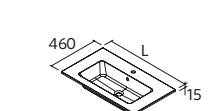

VILNA
White matt mineralsolid

Centered		£
605	91234	365
805	91235	437
1005	91236	511

Double		£
1205	91237	628
1605	97056	896

Shifted right		£
1005	97045	578
1605	97055	896

Left shifted		£
1005	97044	578
1605	97054	896

NOTE: Under sink insert drawer with pipe cutout necessary