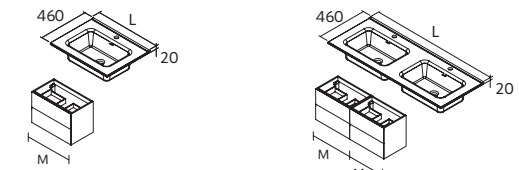

Centered		£	Double		£
610	113789	239	1210	113792	674
810	113790	300			
1010	113791	353