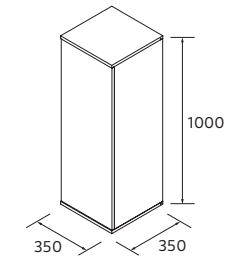

- Sienna Oak
- Montana Oak
- Walnut Maya
- £
- Gloss white
- White cotton
- Black velvet
- £

350 120100 120101 102837 399 24588 96961 96962 413