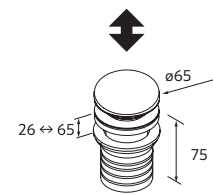

CLICKER VALVE CERAX

porcelain

Gloss white	Matt white	Matt black	£
114576	114577	114578	41