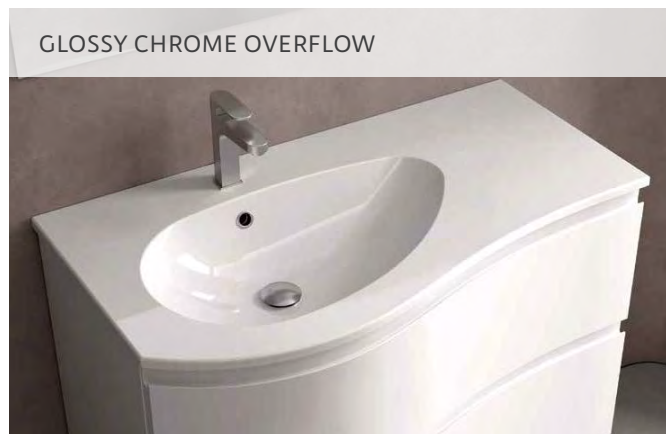

MAM
Gloss white mineral load

Shifted right			Left shifted		
		£			£
910	83876	323	910	83877	323
1210	83878	398	1210	83879	398