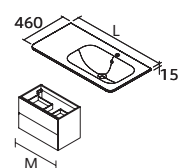

Pair it with the Cerax porcelain waste valve. See page 304

Standard

Towel rail

Standard

Towel rail

UNIIQ
White matt mineralsolid

	Centered	£
605	97058	509
805	97059	537

	Shifted right	£
905	24543	551
1205	24545	634