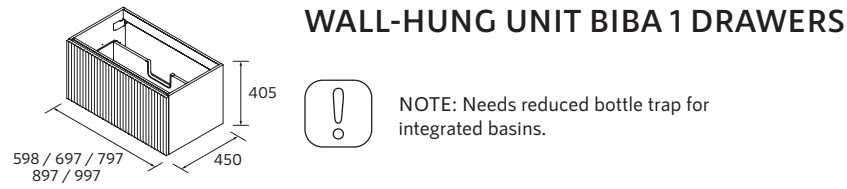

M modular E-05 5

M modular E-05 5

WALL-HUNG UNIT BIBA 1 DRAWERS

NOTE: Needs reduced bottle trap for integrated basins.

	Sienna Oak	Montana Oak	Walnut Maya	£	White cotton	Moon grey	Black velvet	Green forest	Macchiato	Terracota	Night blue	Blue fog	£
600	119103	119097	102247	504	102241	119092	102964	102979	102244	102989	102974	102969	531
700	119104	119098	102947	518	102943	119093	102965	102980	102945	102990	102975	102970	545
800	119105	119099	102248	531	102242	119094	102966	102981	102245	102991	102976	102971	559
900	119106	119100	102948	552	102944	119095	102967	102982	102946	102992	102977	102972	580
1000	119107	119101	102249	573	102243	119096	102968	102983	102246	102993	102978	102973	600

HANDLE FIBI

126	103336	103335	103334	£	23