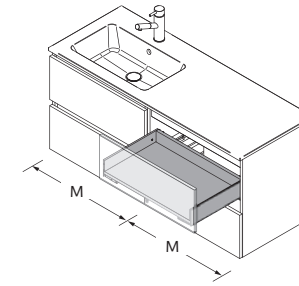

METALLIC DRAWER WITHOUT PIPE CUTOUT

	Onix	£
600	103306	177
800	103308	205
1000	103310	232