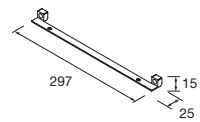

Sienna Oak	Montana Oak	Walnut Maya	£
400	120116	120119	102821	54
600	120117	120120	102822	68
800	120118	120121	102823	82