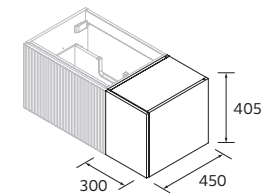

- Sienna Oak
- Montana Oak
- Walnut Maya
- £
- White cotton
- Moon grey
- Black velvet
- Green forest
- Macchiato
- Terracota
- Night blue
- Blue fog
- £

300	119659	119658	103165	235	103154	119657	103155	103159	103156	103161	103158	103157	262