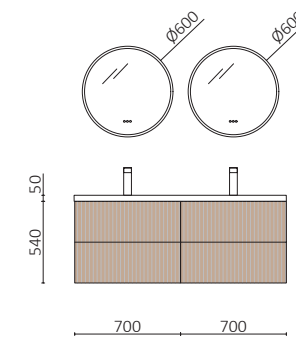

BIBA 1400 MACCHIATO		£
113834	Wall hung vanity BIBA 700 Macchiato x 2	1614
105678	Handle LINA 700 Matt anodized x 4	120
27144	Basin TOSCANA 1400 double Gloss white	607
FULL PRICE		2341
113757	Mirror KORI CURVE 600 x 2	1090
103973	Bottle trap POSYX Chrome brass x 2	124
102306	Clicker valve FLOW Matt black x 2	152

P.178