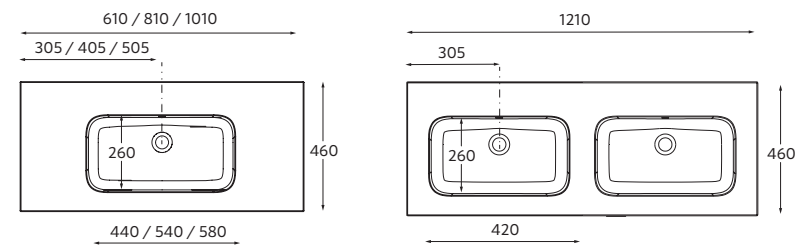

PORCELAIN BASINS

CONSTANZA WITHOUT TAP HOLE
Gloss white porcelain

i

If a double washbasin is requested for a 1200 mm unit, it will be essential to include a double siphon-saving drawer.

Centered		£	Double		£
610	114557	170	1210	114560	582
810	114558	208			
1010	114559	261			