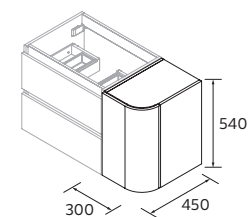

£										£

300	119656	119655	102832	407	97025	97026	119654	97027	97038	97034	103624	97036	97035	435