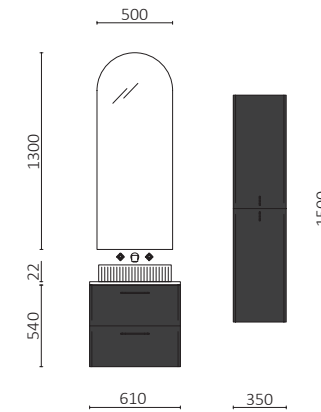

P.122

UNIIQ 600 BLACK VELVET		£
96613	Wall hung vanity UNIIQ 600 Matt black	592
113767	Handle OMEGA 190 Brushed gold x 2	70
95083	Worktop UNIIQ 600 Calacatta	490
114534	Countertop basin VENICE Matt white	248
FULL PRICE		1400
113753	Mirror EMILE 500	506
103973	Bottle trap POSYX Chrome brass	62
24699	Wall hung tall unit UNIIQ Matt black	689
113769	Handle OMEGA 62 Brushed gold x 2	36