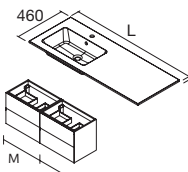

Shifted right	£	Left shifted	£	Shifted right	£	Left shifted	£
905 97042	551	905 97041	551	1405 97052	689	1405 97051	689
1005 97045	578	1005 97044	578	1605 97055	896	1605 97054	896
1205 97048	620	1205 97047	620				

i If an offset washbasin is requested for a 900, 1000, or 1200 mm unit, it will be essential to include an offset siphon-saving drawer.