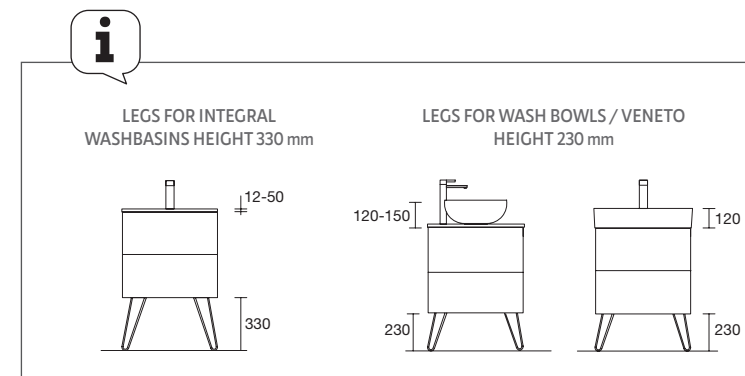

4 LEGS SET, Ø 60 MM

	Matt grey	£
30	97257	28

4 LEGS SET, 40 MM

	Matt white	Matt black	Chrome	£
100	83817	83425	83819	21

4 LEGS SET, Ø 28 MM

	Matt white	Matt black	Chrome	£
100	97249	97250	97251	54

SET OF 2 CHROME LEGS