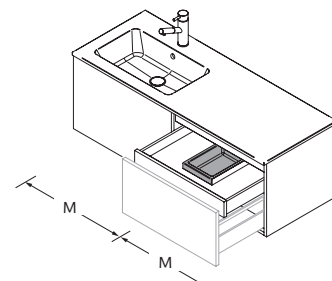

PUSH C

METALLIC DRAWER WITH PIPE CUTOUT, RIGHT

	Onix	£
900	103628	219
1000	103417	232

METALLIC DRAWER WITH PIPE CUTOUT, LEFT

	Onix	£
900	103629	219
1000	103418	232

TRAP TRAY

	Onix	£
165	118947	79

TRAP TRAY