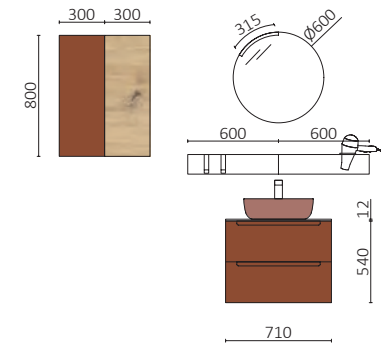

P.207

MONTERREY 700 TERRACOTA		£
103612	Wall hung vanity MONTERREY 700 Terracota	823
97496	Worktop 700 Matt white solid surface	283
102280	Countertop basin CARLA 46 Clay	371
FULL PRICE		1477
91130	Mirror OASIS 600	109
103349	Light CIRCUS 315 Black	206
103973	Bottle trap POSYX Chrome brass	62
102305	Open valve FLOW Matt black	71
120095	Cabinet ALLIANCE 800 Montana Oak	274
103608	Cabinet ALLIANCE 800 Terracota	288
120120	Wooden front LLOYD 600 Montana Oak x 2	136
97665	Hook LLOYD Matt black x 2	106
97668	Hair dryer/straighteners holder LLOYD Matt black	68