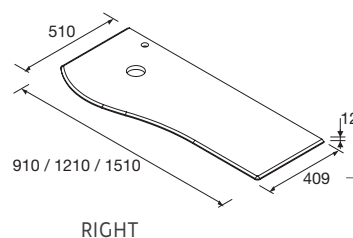

MAM WORKTOP RIGHT

	Matt white solid surface	£	Black slate	£	White marble	£	Terrazo natura	£
910	83880	477	96745	519	97378	519	103287	519
1210	83882	523	96746	576	97379	576	103288	576
1510	91126	716	96747	773	97380	773	103289	773