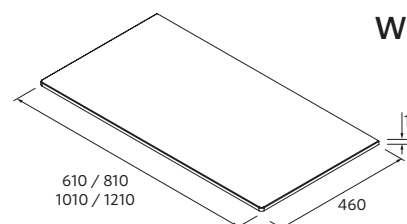

WORKTOPS WITH A THICKNESS OF 16 MM

	£		£		£
European Oak	114018	American Walnut	114019	Eucalyptus Oceania	114020
600	254	800	309	1000	370
1200	430	1600	551		

WORKTOPS WITH A THICKNESS OF 12 MM

	£		£		£		£
Matt white solid surface	97495	Black slate	97501	White marble	97507	Terrazo natura	102266
600	269	338	338	800	366	366	102267
1000	407	407	407	1200	435	435	102268
							102270