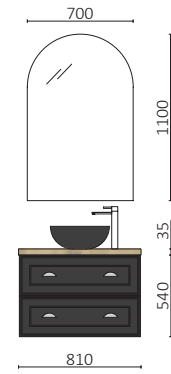

P.74

RENOIR 800 BLACK VELVET		£
91306	Wall hung vanity RENOIR 800 Black velvet	890
91337	Handle FOLK Chrome x 4	72
120080	Worktop 800 Montana Oak	315
87734	Countertop basin LOKUM Matt black	297
FULL PRICE		1574
113754	Mirror EMILE 700	561
103973	Bottle trap POSYX Chrome brass	62
102305	Open valve FLOW Matt black	71

P.75