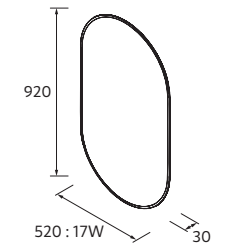

OLIMPIA

		€	Black velvet	€	Gold	€
920	113741	~~329~~	113740	~~396~~	113739	~~396~~

ORGANIC

		€
600	26775	~~440~~
800	26776	~~588~~