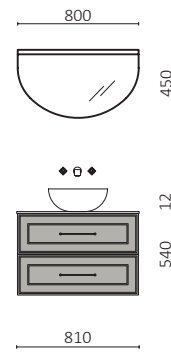

RENOIR 800 MOON GREY		£
119549	Wall hung vanity RENOIR 800 Moon grey	890
91332	Handle STYLE 192 Matt gold x 2	64
97497	Worktop 800 Matt white solid surface	297
26536	Countertop basin BOL Matt white	330
FULL PRICE		1581
120109	Mirror LENA	360
103973	Bottle trap POSYX Chrome brass	62
119871	Clicker/open valve ELIA Matt white solid surface	133

P.80