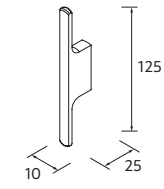

M modular E-05 5

M modular E-05 5

WALL-HUNG UNIT BIBA 1 DRAWERS

NOTE: Needs reduced bottle trap for integrated basins.

	Sienna Oak	Montana Oak	Walnut Maya	£	White cotton	Moon grey	Black velvet	Green forest	Macchiato	Terracota	Night blue	Blue fog	£
600	119103	119097	102247	504	102241	119092	102964	102979	102244	102989	102974	102969	531
700	119104	119098	102947	518	102943	119093	102965	102980	102945	102990	102975	102970	545
800	119105	119099	102248	531	102242	119094	102966	102981	102245	102991	102976	102971	559
900	119106	119100	102948	552	102944	119095	102967	102982	102946	102992	102977	102972	580
1000	119107	119101	102249	573	102243	119096	102968	102983	102246	102993	102978	102973	600

HANDLE FIBI

126	103336	103335	103334	£	23

WALL-HUNG UNIT BIBA 1 DRAWER + 1 INTERIOR DRAWER

NOTE: Needs reduced bottle trap for integrated basins.

	Sienna Oak	Montana Oak	Walnut Maya	£	White cotton	Moon grey	Black velvet	Green forest	Macchiato	Terracota	Night blue	Blue fog	£
600	119087	119082	103013	600	103003	119077	103033	103048	103008	103058	103043	103038	628
700	119088	119083	103014	628	103004	119078	103034	103049	103009	103059	103044	103039	656
800	119089	119084	103015	656	103005	119079	103035	103050	103010	103060	103045	103040	683
900	119090	119085	103016	690	103006	119080	103036	103051	103011	103061	103046	103041	718
1000	119091	119086	103017	725	103007	119081	103037	103052	103012	103062	103047	103042	752

HANDLE BAO

120	102265	102263	102264	£	18

HANDLE LINA

600	102300	102302	102301	£	29
700	105678	105680	105679	£	30
800	103955	103957	103956	£	32
900	105681	105683	105682	£	35
1000	103958	103960	103959	£	37

VANITY BIBA 2 DRAWERS