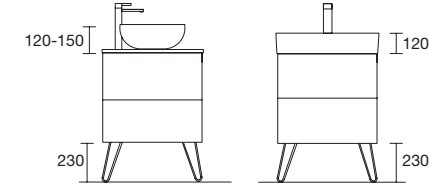

LEGS FOR WASH BOWLS / VENETO HEIGHT 230 mm

SET OF 2 CHROME LEGS

	Gloss anodized	£
330	23899	33

UNIIQ 230 / 330 2 LEGS SET

	White	Black	Chrome	£
230	24716	24717	24718	54
330	24713	24714	24715	68

KLIM 230 / 330 2 LEGS SET

	White	Black	Inox	£
230	84135	84136	84137	32
330	84131	84132	84134	40

DEVA 230 / 330 2 LEGS SET

	White	Black	Chrome	£
230	84128	84129	84130	70
330	84125	84126	84127	76

DANNA 230 / 330 2 LEGS SET

	White	Black	Pine	£
230	84141	84142	84143	35
330	84138	84139	84140	41