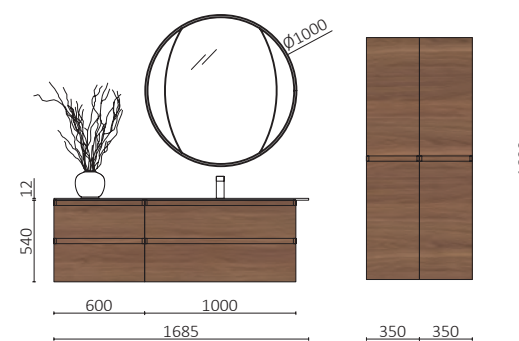

MARA 1600 AMERICAN WALNUT		£
114003	Wall hung vanity MARA 600 American Walnut	1125
114009	Wall hung vanity MARA 1000 American Walnut	1297
103306	Complete drawer METALLIC 600 Onix	177
120288	Bespoken basin LAGO 1611 - 1710 Matt white solid surface	1213
FULL PRICE		3812
120105	Mirror WOOD LIBRA 1000 Walnut	898
103973	Bottle trap POSYX Chrome brass	62
102304	Clicker valve FLOW Chrome	76
114016	Tall unit MARA American Walnut x 2	2856

P.62