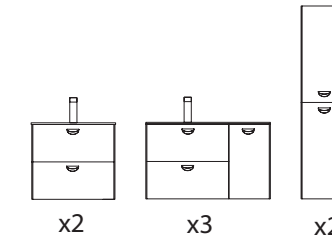

EMOJI HANDLE

	Greyge	Mokka	Rose	£
78	113766	113764	113765	25