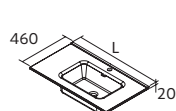

Centered		£
610	26783	170
810	26781	208
1010	26779	261

Double		£
1210	26778	582

Shifted right		£
1010	97063	358

Left shifted		£
1010	97062	358

NOTE: Under sink insert drawer with pipe cutout necessary

CONSTANZA WITHOUT TAP HOLE
Gloss white porcelain