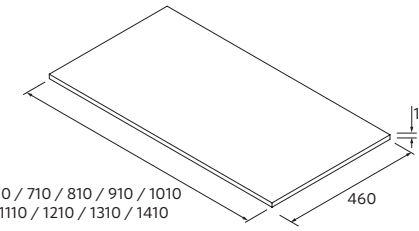

More options of worktops and mechanised worktops on page 305

Consult our guide to worktops drill holes

MONOLITH ROUND

Porcelain

	£		£

450	114525	442	114526	593

MONOLITH SQUARE

Porcelain

	£		£

420	114523	442	114524	593

ALTIRO

Porcelain

	£

390	24555	290

LOKUM

Porcelain

	£

400	87734	297

KANDY

Porcelain

	£		£

360	91489	278	114519	345

COZY

Porcelain

	£

420	114532	276

VENICE

Porcelain

	£		£

480	114534	114535	248

DUNE

Porcelain

	£

360	114522	373

LOOP

Porcelain

	£		£

410	114520	114521	414

VARMEGA

Porcelain

	£

500	24553	230

TALEA

Solid surface

	£		£

360	97649	347	97652	375

TENTO

Porcelain

	£

420	24551	216

500	24552	238

BOL

Solid surface

	£

390	26536	330

BULKAN

Solid surface

	£

390	91491	357

MAEL

Solid surface

	£		£

500	97654	347	97655	375

EMMA

Solid surface

	£

510	119075	449

710	119076	542

Discover the new INTRA accessories, designed exclusively for the EMMA basin. Find them on page 335

CARLA

Porcelain

	£		£		£		£

460	103343	207	102280	102282	102283	371

BICA

Solid surface

	£		£							£

390	97647	347	97648	375	120102	103315	102271	103314	103313	103312	413

610 / 710 / 810 / 910 / 1010
1110 / 1210 / 1310 / 1410