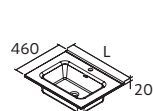

Centered		£
610	26783	170
810	26781	208
1010	26779	261

Double		£
1210	26778	582

Shifted right		£
1010	97063	358

Left shifted		£
1010	97062	358

NOTE: Under sink insert drawer with pipe cutout necessary

CONSTANZA WITHOUT TAP HOLE
Gloss white porcelain