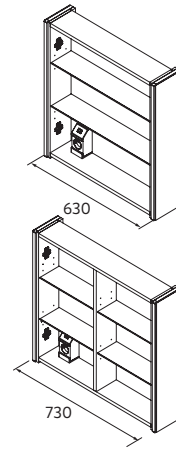

CABINET ALLIANCE

	/	€
630	83153	802
730	83154	884