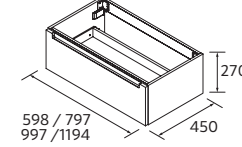

WALL HUNG UNIT MONTERREY 1 DRAWER WITHOUT PIPE CUTOUT

600	119312	119308	102909	490	26663	96427	119304	96428	96433	96429	103617	96431	96430	518
800	119313	119309	102910	518	26666	96434	119305	96435	96440	96436	103618	96438	96437	545
1000	119314	119310	102911	559	26669	96441	119306	96442	96447	96443	103619	96445	96444	587
1200	119315	119311	102912	600	26672	96448	119307	96449	96454	96450	103620	96452	96451	642