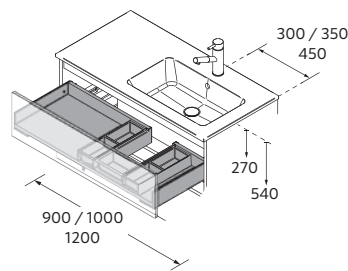

METALLIC DRAWER WITH PIPE CUTOUT, RIGHT

	Onix	£
900	103628	219
1000	103417	232
1200	103419	260

METALLIC DRAWER WITH PIPE CUTOUT, LEFT

	Onix	£
900	103629	219
1000	103418	232
1200	103420	260