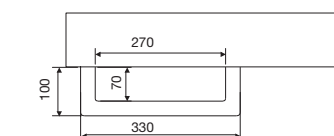

WALL HANGERS SET WITH ADJUSTMENT SYSTEM

	£
340 X 80	26197 106
415 X 105	26196 112

COMPAKT TOWEL RAIL

	Matt white	Matt black	Chrome	£
330	26194	26195	26193	148

COMPAKT WORKTOP WITH INTEGRATED SINK (460) DEPTH 460 MM