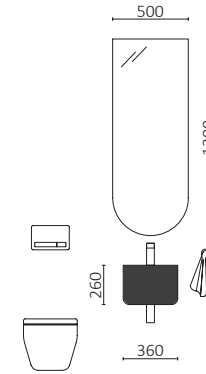

P.266

MONOLITH MINI BLACK		£
114529	MONOLITH MINI Matt black	414
FULL PRICE		414
113753	Mirror EMILE 500	506
103974	Bottle trap SMART Matt black	90
114578	Clicker valve CERAX Matt black	41
103341	Hook SQUARE Matt black	32