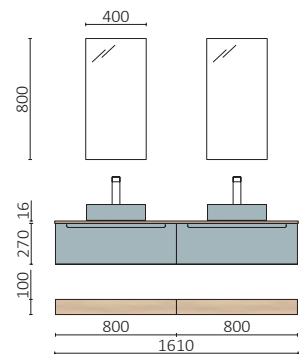

P.211

MONTERREY 1600 BLUE FOG		£
96437	Wall hung storage unit MONTERREY 800 Blue fog x 2	1090
120057	Bespoken top 1401 - 1800 Sienna Oak	317
103312	Countertop basin BICA Blue fog x 2	826
FULL PRICE		2233
16906	Mirror SENA 400 x 2	226
117912	Worktop DOMUS 800 Sienna Oak x 2	588
103976	Bottle trap CONEX Chrome brass x 2	234
102303	Open valve FLOW Chrome x 2	142