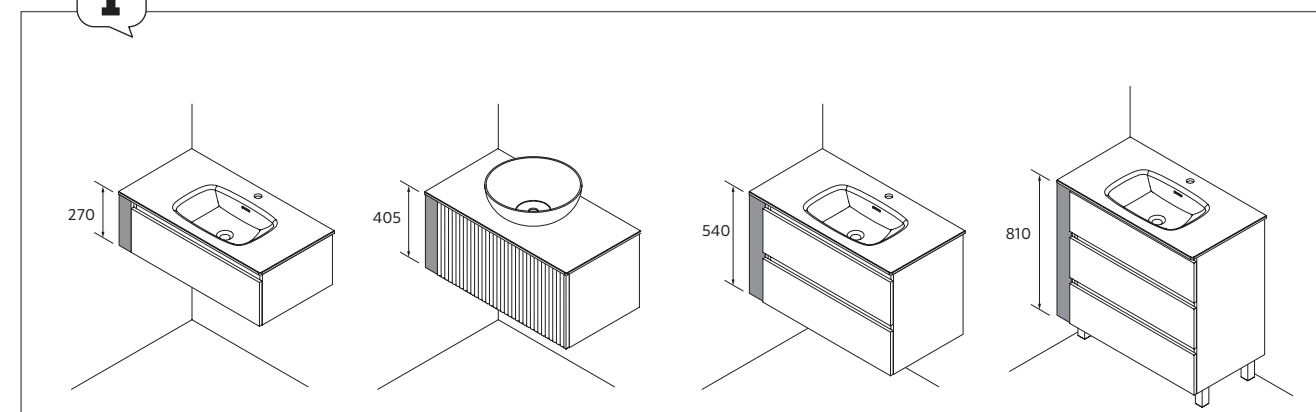

STRIPS

	Sienna Oak	Montana Oak	Walnut Maya	€	Gloss white	White cotton	Moon grey	Black velvet	Green forest	Macchiato	Terracota	Night blue	Blue fog	€
270	120066	120070	102793	22	24305	96800	120074	96809	102791	102790	103625	102788	102789	22
405	120067	120071	102813	29	-	102815	120075	102814	102810	102809	102812	102807	102808	29
540	120068	120072	102799	36	24312	96810	120076	96811	102797	102796	103626	102794	102795	36
810	120069	120073	102800	83	102801	102803	120077	102802	103725	103724	103627	103722	103723	83