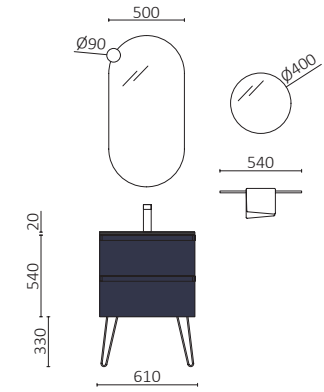

P.242

SPIRIT 600 NIGHT BLUE		£
103458	Wall hung vanity SPIRIT 600 Night blue	607
113789	Basin CONSTANZA 610 Matt black	239
24714	Set of 2 legs UNIIQ Black	68
FULL PRICE		914
103357	Mirror OVALO .	137
91238	Light GILDA 90 .	71
103973	Bottle trap POSYX Chrome brass	62
114578	Clicker valve CERAX Matt black	41
103356	Mirror OASIS 400 .	95
103338	Towel rail SQUARE BARRA 540 Matt black	95