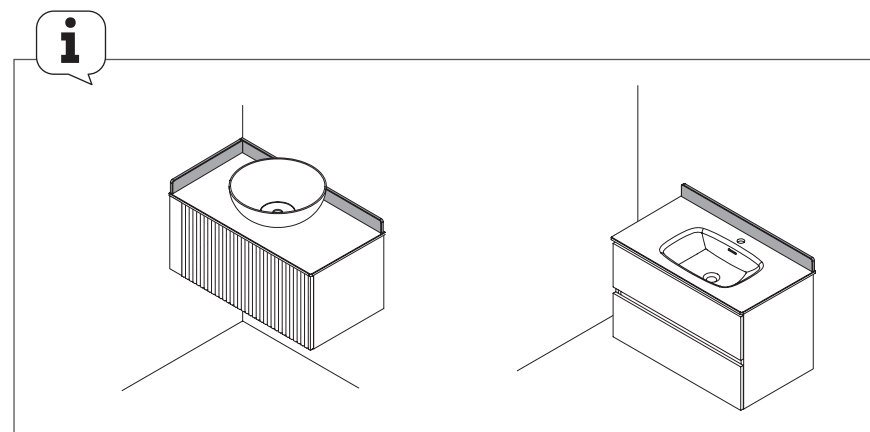

FRONT STRIP FOR WORKTOP

Solid surface

	Matt white solid surface	Black slate	€	White marble	Terrazo natura	€
<1000	85486	91264	85	97581	103282	85
1001 - 1400	85487	91265	108	97582	103283	108
1401 - 1800	85488	91266	136	97583	103284	136
1801 - 2000	85489	91267	133	97584	103285	133
2001 - 2400	85490	91268	209			

www.salgar.net