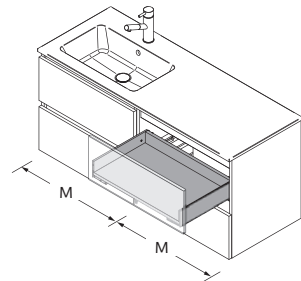

METALLIC DRAWER WITHOUT PIPE CUTOUT

	Onix	£
600	103306	177
700	103307	191
800	103308	205
900	103309	219
1000	103310	232
1200	103311	260

INTERIOR DRAWER ORGANISER, 1 COMPARTMENT

	Black	£
160 x 322	104592	51

INTERIOR DRAWER ORGANISER, 2 COMPARTMENTS

	Black	£
160 x 322	104593	75

INTERIOR DRAWER ORGANISER, 6 COMPARTMENTS

	Black	£
273 x 322	104583	81