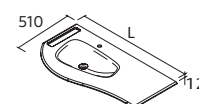

MAM TOWEL RAIL
Matt white solid surface

Shifted right			Left shifted		
		£			£
990	97395	633	990	97398	633
1290	97396	761	1290	97399	761
1590	97397	951	1590	97400	951

Order form to be completed.