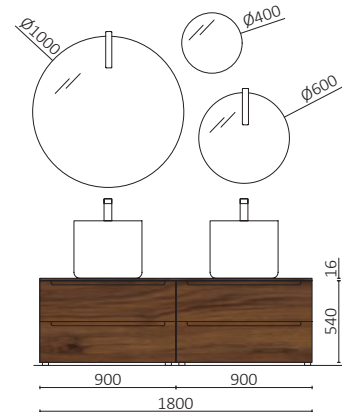

P.212

MONTERREY 1800 WALNUT MAYA		£
102940	Wall hung vanity MONTERREY 900 Walnut Maya x 2	1620
102260	Bespoken top 1401 - 1800 Walnut Maya	317
114525	MONOLITH ROUND Gloss white x 2	884
97257	Set of 4 legs Matt grey x 2	56
FULL PRICE		2877
91132	Mirror OASIS 1000	178
91130	Mirror OASIS 600	109
103356	Mirror OASIS 400	95
97640	Light JUDI x 2	136
103975	Bottle trap SMART Chrome brass x 2	180
114576	Clicker valve CERAX Gloss white x 2	82