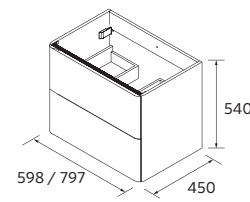

WALL HUNG VANITY UNIIQ 2 DRAWERS

	Matt white	Nata	Macchiato	Blush Pink	Cajun	Terracota	Ebrom	Sol	£
600	96593	96599	96601	119872	117883	96611	119888	96607	592
800	96620	96624	96626	119873	117884	96633	119889	96629	620
	Dusty Teal	Bosque	Royal green	Night blue	Blue fog	Humo	Matt black	£	
600	119882	96598	96619	96600	96616	96614	96613	592	
800	119883	96623	96641	96625	96638	96636	96635	620