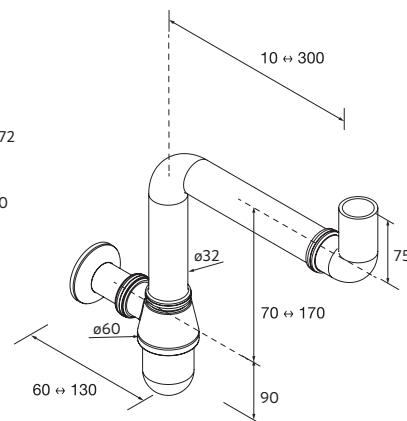

POSYX

Chrome brass	£
103973	62

SMART

Matt black	Chrome brass	£
103974	103975	90

TUBE

Black	£	Chrome plated	£
85679	44	7787	30

REDUCED BOTTLE CONEX

White	£
102307	75