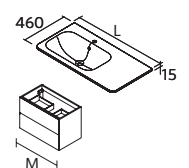

Pair it with the Cerax porcelain waste valve. See page 304

Standard

Towel rail

Standard

Towel rail

UNIIQ
White matt mineralsolid

	Centered	£
605	97058	509
805	97059	537

	Shifted right	£
905	24543	551
1205	24545	634