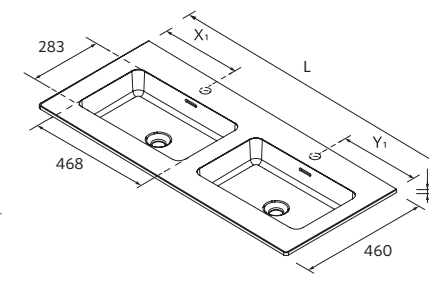

WASHBASINS NAILA ESSENCIAL WITH 2 BASIN

Matt white solid surface

	Matt white solid surface	£
1200 - 1310	120226	1273
1311 - 1410	120227	1285
1411 - 1510	120228	1296
1511 - 1610	120229	1333
1611 - 1710	120230	1370
1711 - 1810	120231	1406
1811 - 1910	120232	1464
1911 - 2010	120233	1521
2011 - 2110	120234	1579
2111 - 2210	120235	1636
2211 - 2310	120236	1694
2311 - 2410	120237	1751