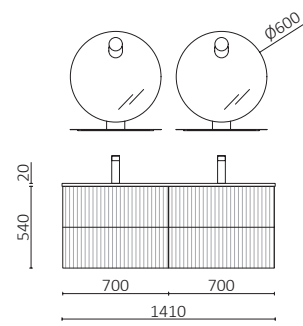

P.170

BIBA 1400 WHITE COTTON		£
113829	Wall hung vanity BIBA 700 White cotton x 2	1614
105679	Handle LINA 700 Brushed black x 4	120
120123	Basin CONSTANZA 1410 double Matt white	702
FULL PRICE		2436
120111	Mirror MIKE 600 x 2	1036
103973	Bottle trap POSYX Chrome brass x 2	124
114577	Clicker valve CERAX Matt white x 2	82

P.172