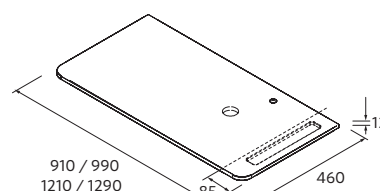

WORKTOP UNIIQ 12 MM. (LEFT)

	Matt white solid surface	Black slate	White marble	Terrazo natura
900	103166	366	103168	435
1200	103167	462	103169	545