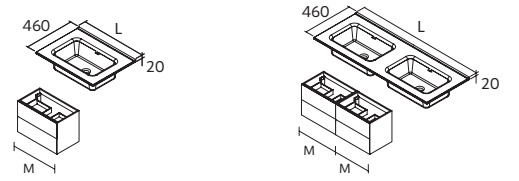

PORCELAIN BASINS

CONSTANZA WITHOUT TAP HOLE
Gloss white porcelain

i

If a double washbasin is requested for a 1200 mm unit, it will be essential to include a double siphon-saving drawer.

Centered		£	Double		£
610	114557	170	1210	114560	582
810	114558	208			
1010	114559	261			