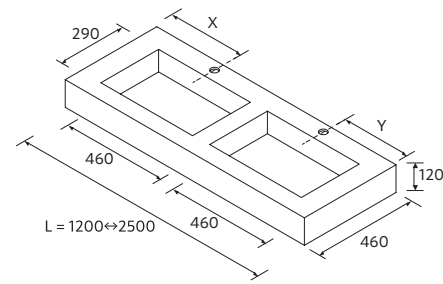

COMPAKT WORKTOP WITH INTEGRATED SINK (460) DEPTH 460 MM

	Montana Oak	Havana	White marble	Concrete	Graphite stone	£
1201 - 1400	119911	83978	25434	25601	103192	1852
1401 - 1600	119912	83979	25435	25602	103193	2021
1601 - 1800	119913	83981	25436	25603	103194	2190
1801 - 2000	119914	83982	25437	25604	103195	2527
2001 - 2500	119915	83984	25438	25605	103196	2864