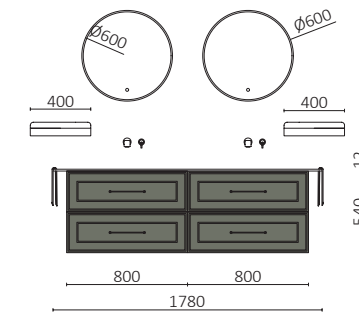

RENOIR 1600 GREEN FOREST		£
91309	Wall hung vanity RENOIR 800 Green forest x 2	1780
91335	Handle STYLE 192 Matt black x 4	128
120325	Bespoken basin LAGO 1711 - 1810 Matt white solid surface	1325
FULL PRICE		3233
113743	Mirror GLOBE 600 Black x 2	944
103973	Bottle trap POSYX Chrome brass x 2	124
102306	Clicker valve FLOW Matt black x 2	152
82333	Shelf 400 Matt white solid surface x 2	272