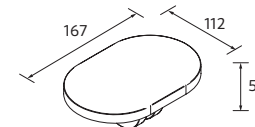

OVAL-SHAPED INTRA SHELF