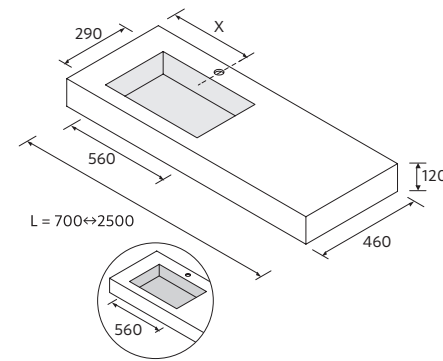

COMPAKT WORKTOP WITH INTEGRATED SINK (560) DEPTH 460 MM

	Montana Oak	Havana	White marble	Concrete	Graphite stone	£
700 - 800	120019	84096	83340	83392	103210	865
801 - 1000	120020	84097	83341	83393	103211	1035
1001 - 1200	120021	84098	83342	83394	103212	1204
1201 - 1400	120022	84099	83343	83395	103213	1370
1401 - 1600	120023	84100	83344	83396	103214	1540
1601 - 1800	120024	84101	83345	83397	103215	1709
1801 - 2000	120025	84102	83346	83398	103216	1877
2001 - 2500	120026	84103	83347	83399	103217	2382

! 105 x 415 mm adjustable brackets and fixing elements included.