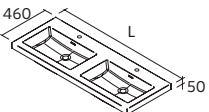

TOSCANA
Gloss white mineral load

Centered		£
605	20748	317
805	20750	350
1005	20752	393

Double		£
1205	20753	545