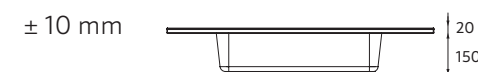

CONSTANZA 900 FOR CURVED STORAGE UNIT
Matt white porcelain

Pair it with the Cerax porcelain waste valve. See page 304