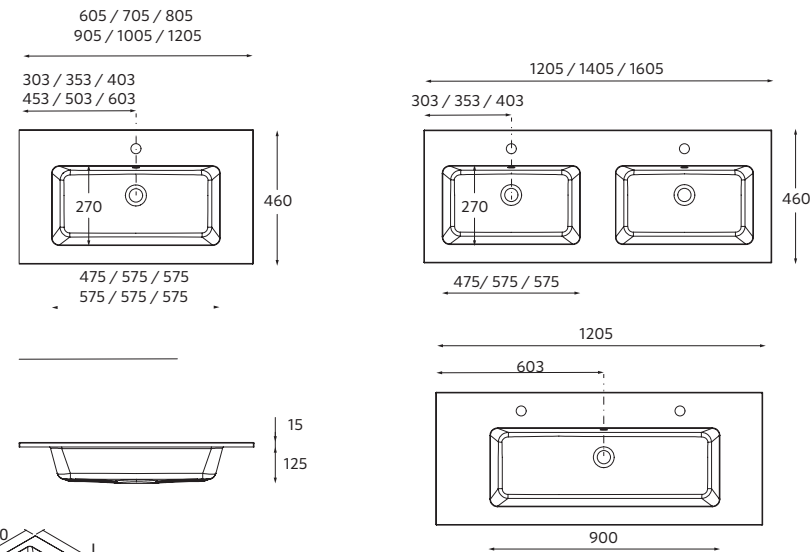

MINERALSOLID

VILNA
White matt mineralsolid

Centered	£	1 sink, 2 taps	£	Double	£
605 91234	365	1205 97046	613	1205 91237	628
705 97039	413			1405 97053	689
805 91235	437			1605 97056	896
905 97040	482				
1005 91236	511				
1205 91327	613				

i If a double washbasin is requested for a 1200 mm unit, it will be essential to include a double siphon-saving drawer.