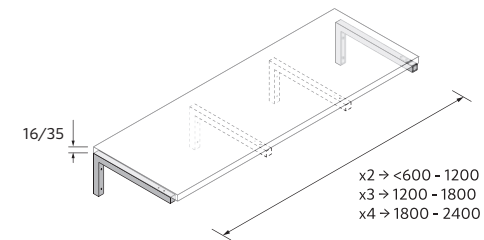

WORKTOP L SUPPORT

440 x 200 x 30 mm

	Matt white	Matt black	Chrome	€
440	91495	91494	91496	158