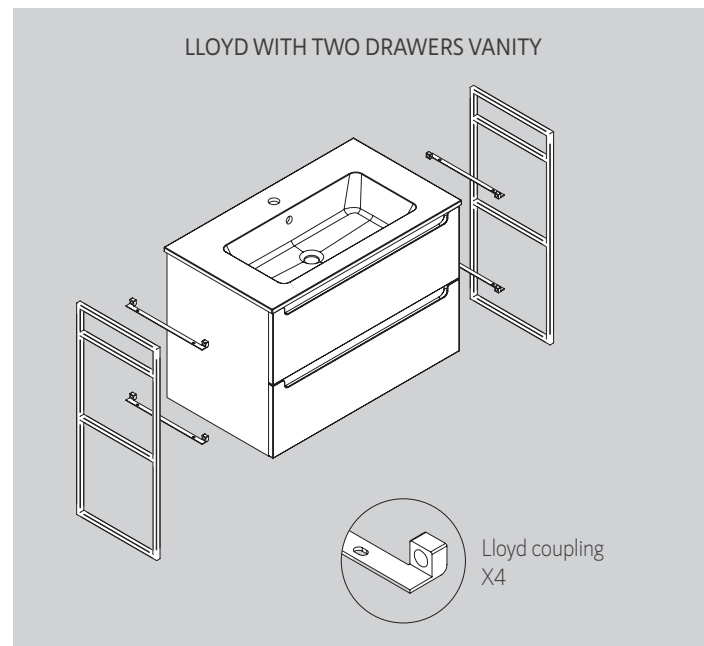

METAL FRONT LLOYD

400/600/800 x 100 x 29 mm

	Matt white	Matt black	£
400	97671	97674	164
600	97672	97675	178
800	97673	97677	192

LLOYD WITH TWO DRAWERS VANITY

Lloyd coupling X4