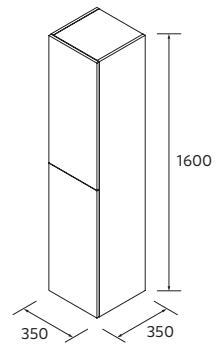

Tall unit
Our depth 350 tall vanity units can hold everything you need in the bathroom