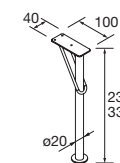

DEVA 230 / 330 2 LEGS SET

	White	Black	Chrome	£
230	84128	84129	84130	70
330	84125	84126	84127	76