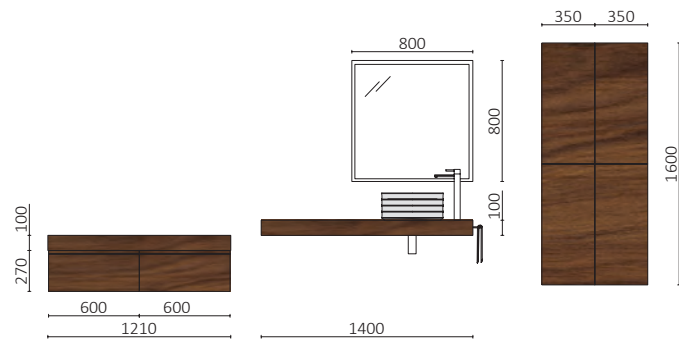

P.202

MONTERREY 1200 WALNUT MAYA		£
113894	Worktop DOMUS 1400 Walnut Maya	446
114521	Countertop basin LOOP Matt grey	414
FULL PRICE		860
113761	Mirror MEMPHIS 800	753
113796	Towel rail LYRA Black	69
103974	Bottle trap SMART Matt black	90
102305	Open valve FLOW Matt black	71
102909	Wall hung storage unit MONTERREY 600 Walnut Maya x 2	980
113891	Worktop DOMUS 1200 Walnut Maya	389
102835	Wall hung tall unit ALLIANCE Walnut Maya x 2	1118