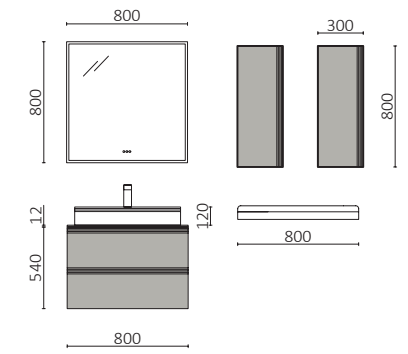

EMMA 800 MOON GREY		£
119047	Wall hung vanity EMMA 800 Moon grey	863
97497	Worktop 800 Matt white solid surface	297
119076	Countertop basin EMMA 710 Matt white	542
FULL PRICE		1702
113756	Mirror KORI LINE 800	683
103973	Bottle trap POSYX Chrome brass	62
102305	Open valve FLOW Matt black	71
120599	Shelf / Basin INTRA RECTANGULAR Matt white solid surface	93
24734	Shelf 601 - 800 Matt white solid surface	246
119071	Cabinet EMMA 800 Moon grey x 2	622

P.35