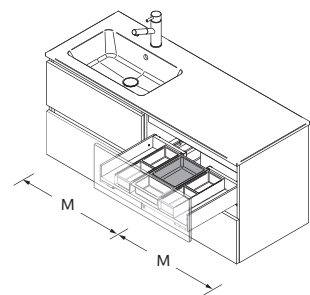

METALLIC DRAWER WITH PIPE CUTOUT

	Onix	£
1200	120624	305

METALLIC DRAWER WITH PIPE CUTOUT, RIGHT

	Onix	£
900	103628	219
1000	103417	232
1200	103419	260

METALLIC DRAWER WITH PIPE CUTOUT, LEFT

	Onix	£
900	103629	219
1000	103418	232
1200	103420	260