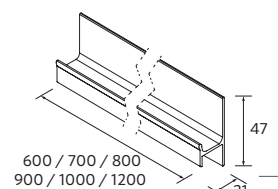

Sienna Oak	Montana Oak	Walnut Maya	£	Gloss white	White cotton	Moon grey	Black velvet	Green forest	Macchiato	Terracota	Night blue	Blue fog	£
600	119455	119450	102758	713	102746	102748	119445	102752	103502	103482	103507	103492	103487	774
700	119456	119451	102759	729	102747	102749	119446	102753	103503	103483	103508	103493	103488	789
800	119457	119452	102778	744	102760	102763	119447	102766	103504	103484	103509	103494	103489	805
900	119458	119453	102779	759	102761	102764	119448	102767	103505	103485	103510	103495	103490	820
1000	119459	119454	102780	774	102762	102765	119449	102768	103506	103486	103511	103496	103491	835