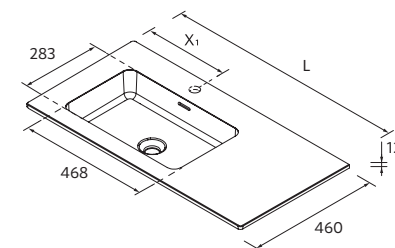

Integrated solid surface washbasin, with 468 mm Naila bowl with overflow

Standard finish

Tap options

Integrated

Wall-mounted

Download order sheet
www.salgar.net

WASHBASINS NAILA ESSENCIAL

Matt white solid surface