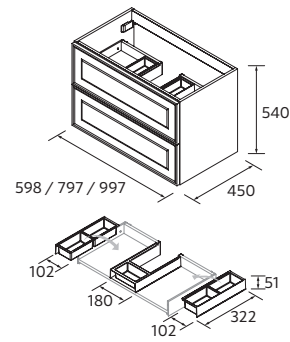

WALL HUNG UNIT RENOIR 2 DRAWERS

	White cotton	Moon grey	Black velvet	Green forest	Macchiato	Night blue	Blue fog	£
600	91299	119548	91300	91303	91301	91302	91324	800
800	91305	119549	91306	91309	91307	91308	91325	890
1000	91311	119550	91312	91315	91313	91314	91326	994