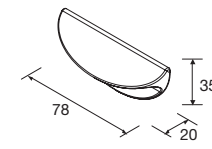

UNIIQ HANDLE

	Chrome	Matt white	Matt black	£
23	113733	113732	113734	9