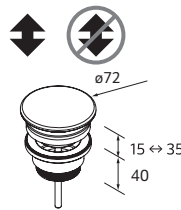

CLICKER VALVE FLOW

Matt black	Chrome	£
102306	102304	76

CLICKER VALVE CERAX

porcelain

Gloss white	Matt white	Matt black	£
114576	114577	114578	41

CLICKER/OPEN VALVE ELIA

Matt white solid surface	£
119871	133