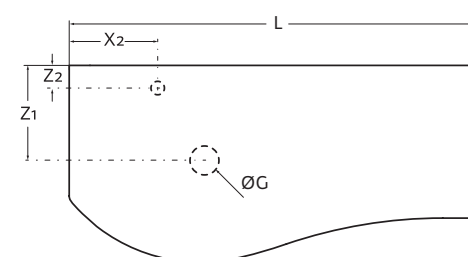

Special Product

Bespoke solid surface worktop with machining option for tap and integrated towel rail. Order form to be completed.

Download order sheet
www.salgar.net

Consult our guide to worktops drill holes