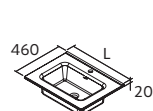

CONSTANZA
Matt black porcelain

Centered		£
610	113789	239
810	113790	300
1010	113791	353

Double		£
1210	113792	674

More options of made-to-measure washbasins on page 291