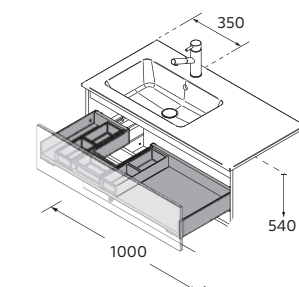

TRAP TRAY

	Onix	£
165	118947	79

HANDLE STYLE

	Brass	Silver	Matt gold	Matt black	£
210	91334	91333	91332	91335	32

KNOB STYLE

	Brass	Silver	Matt gold	Matt black	£
35	91330	91329	91328	91331	23

METALLIC DRAWER WITH PIPE CUTOUT, RIGHT