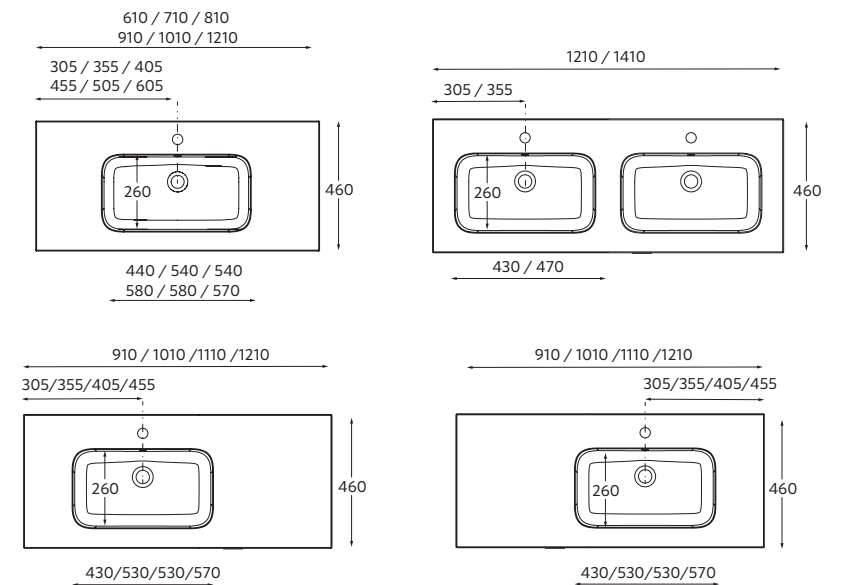

PORCELAIN BASINS

CONSTANZA
Matt white porcelain

Centered	£	Double	£	Shifted right	£	Left shifted	£
610	113774	1210	113780	910	113782	910	113781
710	113775	1410	120123	1010	113784	1010	113783
810	113776	new		1110	113786	1110	113785
910	113777			1210	113788	1210	113787
1010	113778						
1200	113779						

i

If a offset washbasin is requested for a 900, 1000, or 1200 mm unit, it will be essential to include an offset siphon-saving drawer.

i

If a double washbasin is requested for a 1200 mm unit, it will be essential to include a double siphon-saving drawer.