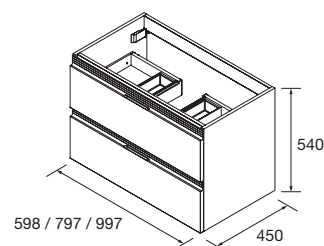

new original E-05 5

E-05 5 GRASS VB.

! INTRA accessories can only be combined with EMMA countertop basins

WALL HUNG UNIT EMMA 2 DRAWERS

						£

600	119039	119041	119042	119040	119044	119043	795
800	119045	119047	119048	119046	119050	119049	863
1000	119051	119053	119054	119052	119056	119055	937