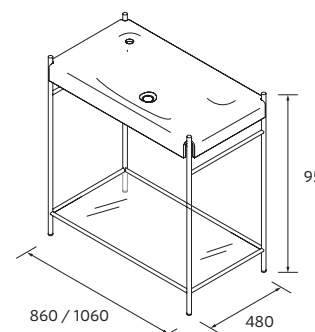

new original E-05 5

OCEAN ICONIC

Set composed of a thermoformed Solid Surface basin, welded metal frame, and tempered glass shelf.

WASHBASIN SET OCEAN

Color	Code	Price (£)	
Black	120595	1610	
	1060	120596	1693

Combine it with the new Elia valve in solid surface. See page 304