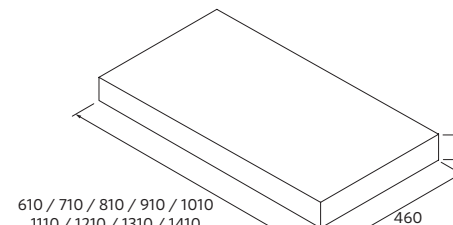

WORKTOPS 12 MM

		£		£		£		£
600	97495	269	97501	338	97507	338	102266	338
700	97496	283	97502	352	97508	352	103299	352
800	97497	297	97503	366	97509	366	102267	366
900	97498	311	97504	380	97510	380	103300	380
1000	97499	324	97505	407	97511	407	102268	407
1100	120156	338	120158	421	120160	421	120162	421
1200	97500	352	97506	435	97512	435	102270	435
1300	120157	366	120159	449	120161	449	120163	449
1400	113973	380	113974	462	113975	462	113976	462

DOMUS 100 MM WORKTOP

				£
600	117910	117917	113876	274
700	117911	117918	113879	285
800	117912	117919	113882	294
900	117913	117920	113885	309
1000	117914	117921	113888	323
1100	121506	121508	121510	357
1200	117915	117922	113891	389
1300	121507	121509	121511	417
1400	117916	117923	113894	446

80 x 340 mm adjustable brackets and fixing elements included.