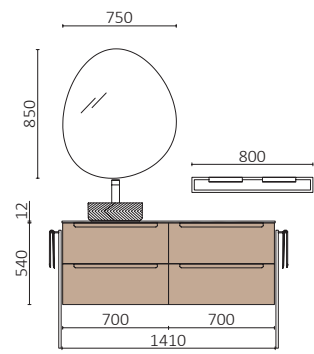

P.198

MONTERREY 1400 MACCHIATO		£
96474	Wall hung vanity MONTERREY 700 Macchiato x 2	1646
113975	Worktop 1400 White marble	462
114522	Countertop basin DUNE Sand	373
FULL PRICE		2481
120110	Mirror SHARON	604
118947	Trap tray Onix	79
103973	Bottle trap POSYX Chrome brass	62
97673	Metal front LLOYD 800 Matt white	192
97659	Shelf LLOYD 220 Matt white x 2	208
97717	Metal structure TALL LLOYD Matt white x 2	510
97708	Coupling LLOYD VANITY Matt white x 4	248
97657	Towel rail LLOYD Matt white x 2	234