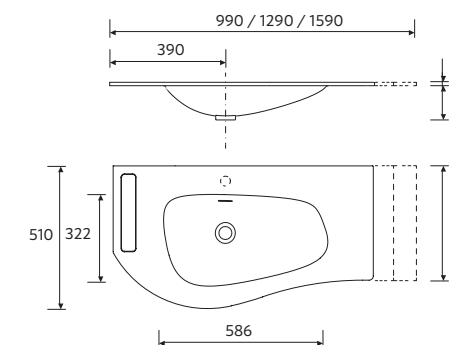

MAM TOWEL RAIL
Matt white solid surface

Shifted right			Left shifted		
		£			£
990	97395	633	990	97398	633
1290	97396	761	1290	97399	761
1590	97397	951	1590	97400	951

Order form to be completed.

Combine it with the new Elia valve in solid surface. See page 304