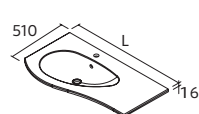

MAM
Gloss white mineral load

Shifted right			Left shifted		
		£			£
910	83876	323	910	83877	323
1210	83878	398	1210	83879	398