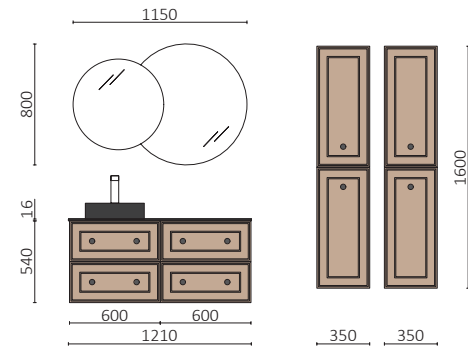

RENOIR 1200 MACCHIATO		£
91301	Wall hung vanity RENOIR 600 Macchiato x 2	1600
103306	Complete drawer METALLIC 600 Onix	177
91331	Handle STYLE 35 Matt black x 8	184
96898	Worktop 1200 Black velvet	151
97652	Countertop basin TALEA Matt black	375
FULL PRICE		2487
103355	Mirror DOPPIO	545
103973	Bottle trap POSYX Chrome brass	62
102305	Open valve FLOW Matt black	71
91319	Wall hung tall unit RENOIR Macchiato x 2	1364
91331	Handle STYLE 35 Matt black x 4	92

P.78

RENOIR 800 NIGHT BLUE		£
91308	Wall hung vanity RENOIR 800 Night blue	890
91337	Handle FOLK Chrome x 4	72
23397	Basin VENETO 1010 Gloss white	344
FULL PRICE		1306
97597	Mirror ORLEANS 800	554
103973	Bottle trap POSYX Chrome brass	62
102304	Clicker valve FLOW Chrome	76

P.82