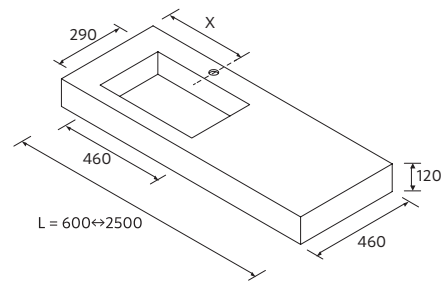

WALL HANGERS SET WITH ADJUSTMENT SYSTEM

	£
340 X 80	26197 106
415 X 105	26196 112

COMPAKT TOWEL RAIL

	Matt white	Matt black	Chrome	£
330	26194	26195	26193	148

COMPAKT WORKTOP WITH INTEGRATED SINK (460) DEPTH 460 MM