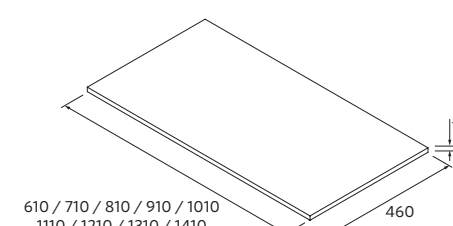

More options of worktops and mechanised worktops on page 305

Consult our guide to worktops drill holes

MONOLITH ROUND
Porcelain

	£		£
450	114525	442	114526
			593

MONOLITH SQUARE
Porcelain

	£		£
420	114523	442	114524
			593

ALTIRO
Porcelain

	£
390	24555
	290

LOKUM
Porcelain

	£
400	87734
	297

KANDY
Porcelain

	£		£
360	91489	278	114519
			345

COZY
Porcelain

	£
420	114532
	276

VENICE
Porcelain

	£		£
480	114534	114535	248

DUNE
Porcelain

	£
360	114522
	373

LOOP
Porcelain

	£		£
410	114520	114521	414

VARMEGA
Porcelain

	£
500	24553
	230

TALEA
Solid surface

	£		£
360	97649	347	97652
			375

TENTO
Porcelain

	£		
420	24551		
	216		
500	24552		238

BOL
Solid surface

	£
390	26536
	330

BULKAN
Solid surface

	£
390	91491
	357

MAEL
Solid surface

	£		£
500	97654	347	97655
			375

EMMA
Solid surface

	£		
510	119075		
	449		
710	119076		542

CARLA
Porcelain

	£		£		£		£
460	103343	207	102280	102282	102283		371

Discover the new INTRA accessories, designed exclusively for the EMMA basin. Find them on page 335

BICA
Solid surface

	£		£		£		£		£		£		£		£
390	97647	347	97648	375	120102	103315	102271	103314	103313	103312					413

WORKTOPS 16 MM

							£
600	117890	117897	102253	22960	96819	96820	105
700	117891	117898	102819	96827	96839	96840	113
800	117892	117899	102254	22964	96848	96861	121
900	117893	117900	102820	97401	97402	97403	128
1000	117894	117901	102255	22968	96864	96880	136
1100	121492	121494	121496	121498	121500	121502	144
1200	117895	117902	102256	22972	96890	96898	151
1300	121493	121495	121497	121499	121501	121503	158
1400	117896	117903	104516	104508	113970	113971	164

WORKTOPS 35 MM

		£
600	120078	250
700	120079	282
800	120080	315
900	120081	359
1000	120082	389
1100	121504	423
1200	120083	457
1300	121505	491
1400	120084	524