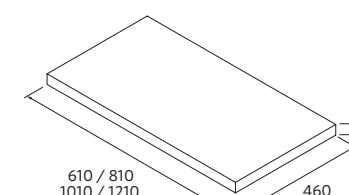

WORKTOP THICKNESS 35 MM

	£
Montana Oak	

600	120078	250
800	120080	315
1000	120082	389
1200	120083	457