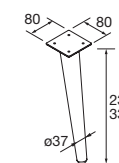

DANNA 230 / 330 2 LEGS SET

	White	Black	Pine	£
230	84141	84142	84143	35
330	84138	84139	84140	41