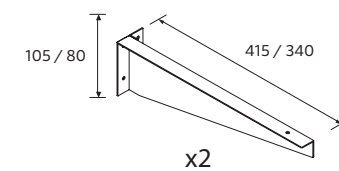

WALL HANGERS SET WITH ADJUSTMENT SYSTEM

	£
340 X 80	26197 106
415 X 105	26196 112