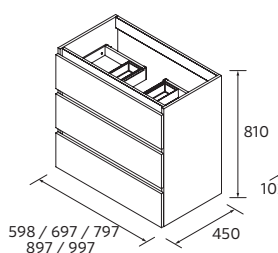

WALL HUNG SPIRIT UNIT 2 DRAWERS

	Sienna Oak	Montana Oak	Walnut Maya	£	Gloss white	White cotton	Moon grey	Black velvet	Green forest	Macchiato	Terracota	Night blue	Blue fog	£
600	119439	119433	102854	561	26814	96400	119427	96416	103470	103446	103476	103458	103452	607
700	119440	119434	102853	577	83040	96401	119428	96417	103471	103447	103477	103459	103453	622
800	119441	119435	102852	592	22634	96402	119429	96418	103472	103448	103478	103460	103454	637
900	119442	119436	102851	607	90943	96403	119430	96419	103473	103449	103479	103461	103455	653
1000	119443	119437	102850	622	22635	96404	119431	96420	103474	103450	103480	103462	103456	668
1200	119444	119438	102849	637	23890	96405	119432	96421	103475	103451	103481	103463	103457	698

WALL HUNG SPIRIT UNIT 3 DRAWERS