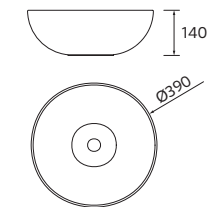

BULKAN
Solid surface

	Matt black	£
390	91491	357