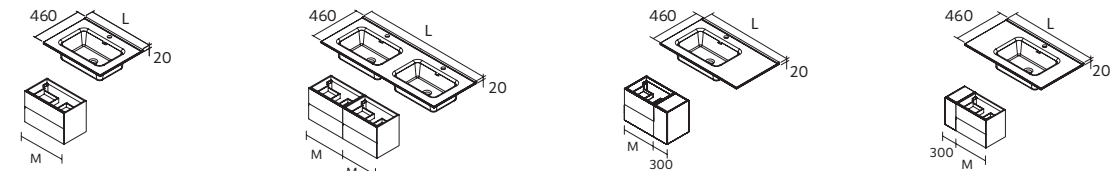

PORCELAIN BASINS

CONSTANZA
Matt white porcelain

Centered	£	Double	£	Shifted right	£	Left shifted	£
610	113774	1210	113780	910	113782	910	113781
710	113775	1410	120123	1010	113784	1010	113783
810	113776	new		1110	113786	1110	113785
910	113777			1210	113788	1210	113787
1010	113778						
1200	113779						

i

If a offset washbasin is requested for a 900, 1000, or 1200 mm unit, it will be essential to include an offset siphon-saving drawer.

i

If a double washbasin is requested for a 1200 mm unit, it will be essential to include a double siphon-saving drawer.