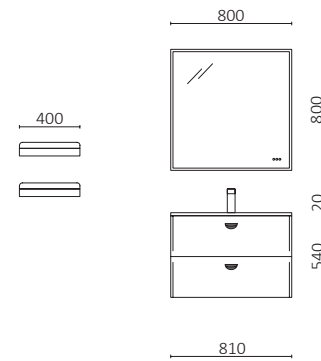

P.118

UNIIQ 800 WHITE COTTON		£
96620	Wall hung vanity UNIIQ 800 Matt white	620
113764	Handle EMOJI Mokka x 2	50
113428	Basin UNIIQ 810 Matt white	316
FULL PRICE		986
113761	Mirror MEMPHIS 800	753
103973	Bottle trap POSYX Chrome brass	62
114577	Clicker valve CERAX Matt white	41
82333	Shelf 400 Matt white solid surface x 2	272