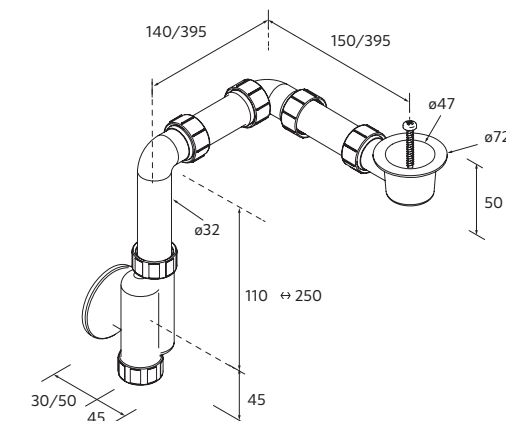

POSYX

Chrome brass	£
103973	62

SMART

Matt black	Chrome brass	£
103974	103975	90

TUBE

Black	£	Chrome plated	£
85679	44	7787	30

REDUCED BOTTLE CONEX

White	£
102307	75