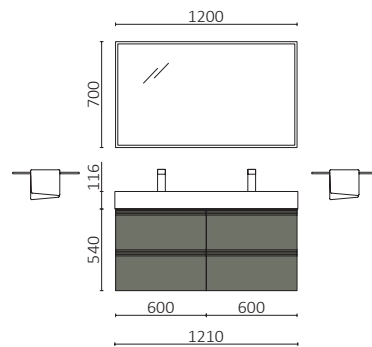

EMMA 1200 GREEN FOREST		£
119042	Wall hung vanity EMMA 600 Green forest x 2	1590
120330	Bespoken basin LAGO 1200 - 1310 Matt white solid surface	1662
FULL PRICE		3252
103364	Mirror MITO LINE 1200 Black	744
103973	Bottle trap POSYX Chrome brass x 2	124
102306	Clicker valve FLOW Matt black x 2	152
103337	Towel rail SQUARE BARRA 440 Matt black x 2	180

P.36