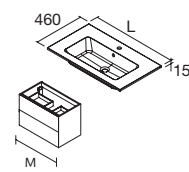

MINERALSOLID

VILNA
White matt mineralsolid

Centered	£	1 sink, 2 taps	£	Double	£
605 91234	365	1205 97046	613	1205 91237	628
705 97039	413			1405 97053	689
805 91235	437			1605 97056	896
905 97040	482				
1005 91236	511				
1205 91327	613				

i If a double washbasin is requested for a 1200 mm unit, it will be essential to include a double siphon-saving drawer.