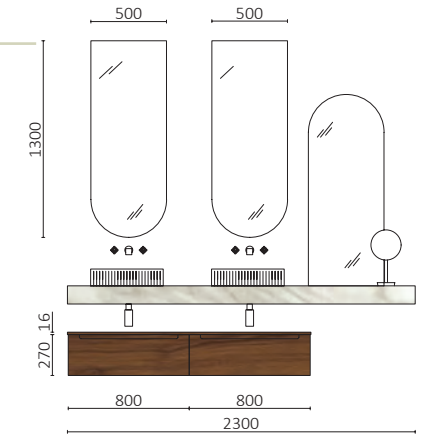

P.145

COMPAKT 2300 WHITE MARBLE		£
26031	Worktop COMPAKT 46, 2001 - 2500 White marble	2331
114534	Countertop basin VENICE Matt white x 2	496
FULL PRICE		2827
113753	Mirror EMILE 500 x 3	1518
102303	Open valve FLOW Chrome x 2	142
102910	Wall hung storage unit MONTERREY 800 Walnut Maya x 2	1036
102260	Bespoken top 1401 - 1800 Walnut Maya	317