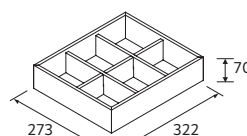

INTERIOR DRAWER ORGANISER, 2 COMPARTMENTS

	Black	£
322	104593	75

INTERIOR DRAWER ORGANISER, 6 COMPARTMENTS

	Black	£
332	104583	81