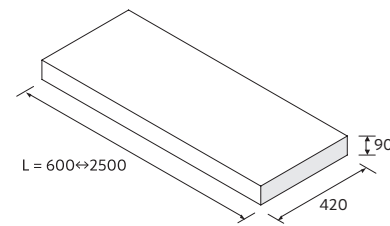

COMPAKT SHELVES DEPTH 380 MM

	Montana Oak	Havana	White marble	Concrete	Graphite stone	£
600 - 800	119973	84078	25929	25945	103235	626
801 - 1000	119974	84079	25930	25946	103236	794
1001 - 1200	119975	84080	25931	25947	103237	961
1201 - 1400	119976	84081	25932	25948	103238	1130
1401 - 1600	119977	84082	25933	25949	103239	1300
1601 - 1800	119978	84083	25934	25950	103240	1466
1801 - 2000	119979	84084	25935	25951	103241	1635
2001 - 2500	119980	84085	25936	25952	103242	1973