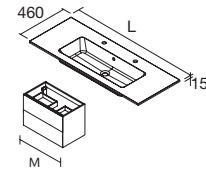

MINERALSOLID

VILNA
White matt mineralsolid

Centered	£	1 sink, 2 taps	£	Double	£
605 91234	365	1205 97046	613	1205 91237	628
705 97039	413			1405 97053	689
805 91235	437			1605 97056	896
905 97040	482				
1005 91236	511				
1205 91327	613				

i If a double washbasin is requested for a 1200 mm unit, it will be essential to include a double siphon-saving drawer.