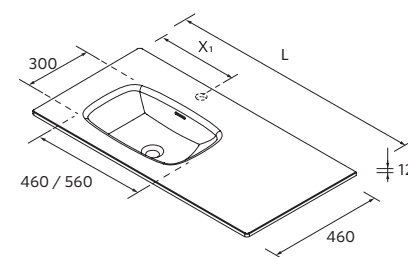

WASHBASINS LAGO PLUS

Matt white solid surface

	Matt white solid surface	£
600 - 710	120278	760
711 - 810	120279	772
811 - 910	120280	775
911 - 1010	120281	779
1011 - 1110	120282	782
1111 - 1210	120283	785
1211 - 1310	120284	850
1311 - 1410	120285	914
1411 - 1510	120286	979
1511 - 1610	120287	1096
1611 - 1710	120288	1213
1711 - 1810	120289	1332
1811 - 1910	120290	1363
1911 - 2010	120291	1393
2011 - 2110	120292	1416
2111 - 2210	120293	1439