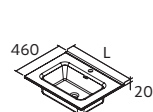

CONSTANZA
Matt white porcelain

Centered		£
610	113774	239
810	113776	300
1010	113778	353

Double		£
1210	113780	674

Shifted right		£
1010	113784	450

Left shifted		£
1010	113783	450

NOTE: Under sink insert drawer with pipe cutout necessary