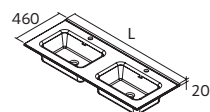

CONSTANZA
Matt white porcelain

Centered		£
610	113774	239
810	113776	300
1010	113778	353

Double		£
1210	113780	674

Shifted right		£
1010	113784	450

Left shifted		£
1010	113783	450

NOTE: Under sink insert drawer with pipe cutout necessary