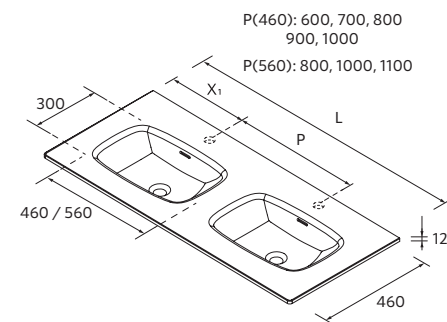

WASHBASINS LAGO PLUS WITH 2 BASIN

Matt white solid surface

	Matt white solid surface	£
1200 - 1310	120320	1262
1311 - 1410	120321	1273
1411 - 1510	120322	1285
1511 - 1610	120323	1298
1611 - 1710	120324	1312
1711 - 1810	120325	1325
1811 - 1910	120326	1380
1911 - 2010	120327	1435
2011 - 2110	120328	1490
2111 - 2210	120329	1546