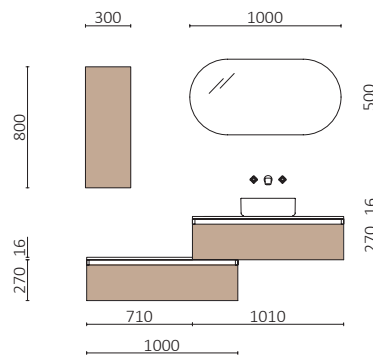

P.238

SPIRIT 1000 MACCHIATO		£
103423	Wall hung storage unit SPIRIT 1000 Macchiato x 2	1022
22968	Worktop 1000 Gloss white	136
96827	Worktop 700 Gloss white	113
90974	Handle SPIRIT 1000 Matt white x 2	74
91489	Countertop basin KANDY Gloss white	278
FULL PRICE		1623
103357	Mirror OVALO .	137
103976	Bottle trap CONEX Chrome brass	117
102303	Open valve FLOW Chrome	71
96947	Cabinet ALLIANCE 800 Macchiato	288