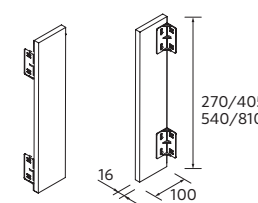

STRIPS

	Sienna Oak	Montana Oak	Walnut Maya	€	Gloss white	White cotton	Moon grey	Black velvet	Green forest	Macchiato	Terracota	Night blue	Blue fog	€
270	120066	120070	102793	22	24305	96800	120074	96809	102791	102790	103625	102788	102789	22
405	120067	120071	102813	29	-	102815	120075	102814	102810	102809	102812	102807	102808	29
540	120068	120072	102799	36	24312	96810	120076	96811	102797	102796	103626	102794	102795	36
810	120069	120073	102800	83	102801	102803	120077	102802	103725	103724	103627	103722	103723	83