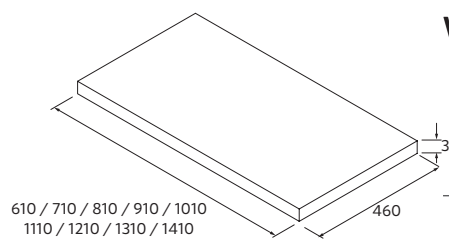

WORKTOPS 35 MM

	Montana Oak	€
600	120078	~~250~~
700	120079	~~283~~
800	120080	~~375~~
900	120081	~~352~~
1000	120082	~~389~~
1100	121504	~~408~~
1200	120083	~~497~~
1300	121505	~~487~~
1400	120084	~~534~~