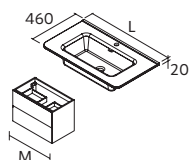

Special Product

Bespoke solid surface inset basin with machining option for tap and integrated towel rail. Order form to be completed.

Download order sheet
www.salgar.net

UNIIQ
Matt white porcelain

	Centered	£
610	113427	254
810	113428	316