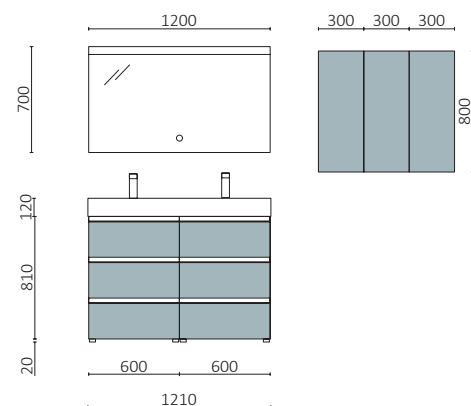

P.246

SPIRIT 1200 BLUE FOG		£
103487	Vanity SPIRIT 600 Blue fog x 2	1548
90986	Handle SPIRIT 600 Matt white x 6	132
97257	Set of 4 legs Matt grey x 2	56
120250	Bespoken basin NAILA 1200 - 1310 Matt white solid surface	1673
FULL PRICE		3409
97600	Mirror ORLEANS 1200 .	669
96948	Cabinet ALLIANCE 800 Blue fog x 3	864

WALL HUNG UNIT SPIRIT 1 DRAWER WITHOUT PIPE CUTOUT

	Sienna Oak	Montana Oak	Walnut Maya	£	Gloss white	White cotton	Moon grey	Black velvet	Green forest	Macchiato	Terracota	Night blue	Blue fog	£
600	119348	119344	102848	373	22630	96396	119340	96412	103438	103421	103442	103430	103425	400
800	119349	119345	102847	428	22631	96397	119341	96413	103439	103422	103443	103431	103426	455
1000	119350	119346	102846	483	22632	96398	119342	96414	103440	103423	103444	103432	103427	511
1200	119351	119347	102845	538	26626	96399	119343	96415	103441	103424	103445	103433	103428	566

WALL HUNG SPIRIT UNIT 2 DRAWERS

	Sienna Oak	Montana Oak	Walnut Maya	£	Gloss white	White cotton	Moon grey	Black velvet	Green forest	Macchiato	Terracota	Night blue	Blue fog	£
600	119439	119433	102854	561	26814	96400	119427	96416	103470	103446	103476	103458	103452	607
700	119440	119434	102853	577	83040	96401	119428	96417	103471	103447	103477	103459	103453	622
800	119441	119435	102852	592	22634	96402	119429	96418	103472	103448	103478	103460	103454	637
900	119442	119436	102851	607	90943	96403	119430	96419	103473	103449	103479	103461	103455	653
1000	119443	119437	102850	622	22635	96404	119431	96420	103474	103450	103480	103462	103456	668
1200	119444	119438	102849	637	23890	96405	119432	96421	103475	103451	103481	103463	103457	698

WALL HUNG SPIRIT UNIT 3 DRAWERS

	Sienna Oak	Montana Oak	Walnut Maya	£	Gloss white	White cotton	Moon grey	Black velvet	Green forest	Macchiato	Terracota	Night blue	Blue fog	£
600	119455	119450	102758	713	102746	102748	119445	102752	103502	103482	103507	103492	103487	774
700	119456	119451	102759	729	102747	102749	119446	102753	103503	103483	103508	103493	103488	789
800	119457	119452	102778	744	102760	102763	119447	102766	103504	103484	103509	103494	103489	805
900	119458	119453	102779	759	102761	102764	119448	102767	103505	103485	103510	103495	103490	820
1000	119459	119454	102780	774	102762	102765	119449	102768	103506	103486	103511	103496	103491	835

SPIRIT HANDLES

	Matt white	Matt black	Gloss anodized	£
600	90986	90987	90985	22
700	90989	90990	90988	25
800	90992	90993	90991	26
900	90995	90996	90994	32
1000	90974	90975	90973	37
1200	90976	90977	90978	51

Optional: with or without handle