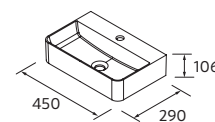

HANDLE AIDA

			£
--	--	--	---

430	114615	114617	114616	16
-----	--------	--------	--------	----

AIDA BASIN

Gloss white porcelain

	Centered	£
450	114533	159

ADJUSTABLE
WOODEN SHELVES

REDUCED
DEPTH