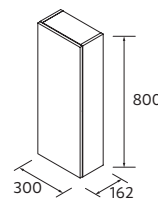

350 120100 120101 102837 399 24588 96961 96962 413

ALLIANCE CABINET 800 1 DOOR

Cabinet 800

Furnish any available space, thanks
to the shallow depth and large
volume to store everything you need

- Sienna Oak
- Montana Oak
- Walnut Maya
- £
- Gloss white
- White cotton
- Moon grey
- Black velvet
- Green forest
- Macchiato
- Terracota
- Night blue
- Blue fog
- £