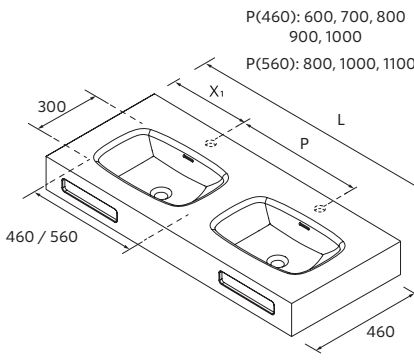

WASHBASINS LAGO WITH SKIRTING 2 BASIN WELLS

Matt white solid surface

Length	Product Code	Price (£)
1200 - 1310	120330	1662
1311 - 1410	120331	1673
1411 - 1510	120332	1685
1511 - 1610	120333	1777
1611 - 1710	120334	1869
1711 - 1810	120335	1961
1811 - 1910	120336	2007
1911 - 2010	120337	2053
2011 - 2110	120338	2099
2111 - 2210	120339	2145

Solid surface skirted sink, with Naila bowl and overflow, including fixing brackets