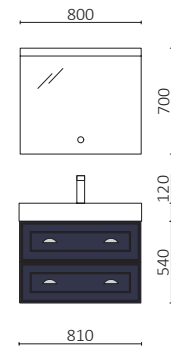

RENOIR 800 NIGHT BLUE		£
91308	Wall hung vanity RENOIR 800 Night blue	890
91337	Handle FOLK Chrome x 4	72
23397	Basin VENETO 1010 Gloss white	344
FULL PRICE		1306
97597	Mirror ORLEANS 800	554
103973	Bottle trap POSYX Chrome brass	62
102304	Clicker valve FLOW Chrome	76

P.82