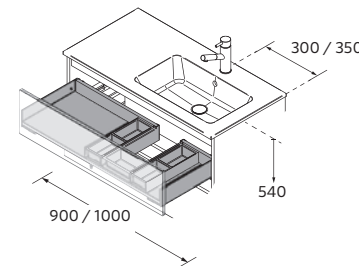

METALLIC DRAWER WITH PIPE CUTOUT, RIGHT

	Onix	£
900	103628	219
1000	103417	232

METALLIC DRAWER WITH PIPE CUTOUT, LEFT

	Onix	£
900	103629	219
1000	103418	232