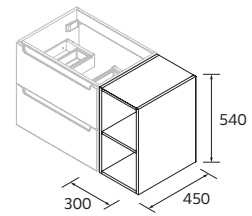

M modular E-05 5

WALL HUNG STORAGE UNIT ALLIANCE 2 COMPARTMENTS

- Sienna Oak
- Montana Oak
- Walnut Maya
- £
- Gloss white
- White cotton
- Black velvet
- £

300	119665	119664	102825	166	96976	96977	96978	184