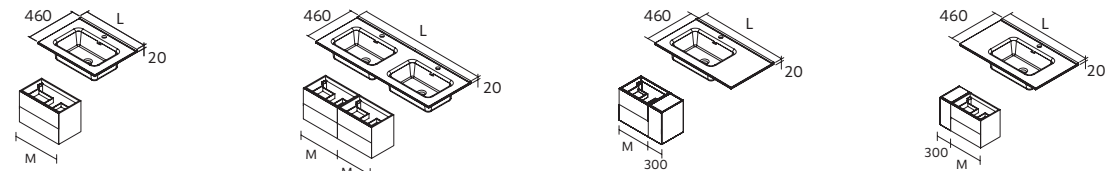

PORCELAIN BASINS

CONSTANZA
Gloss white porcelain

Centered	£	Double	£	Shifted right	£	Left shifted	£
610	26783	1210	26778	910	97061	910	97060
710	26782	1410	120122	1010	97063	1010	97062
810	26781	new		1110	113773	1110	113772
910	26780			1210	97066	1210	97065
1010	26779						
1210	98958						

Pair it with the Cerax porcelain waste valve. See page 304

i

If a offset washbasin is requested for a 900, 1000, or 1200 mm unit, it will be essential to include an offset siphon-saving drawer.

i

If a double washbasin is requested for a 1200 mm unit, it will be essential to include a double siphon-saving drawer.