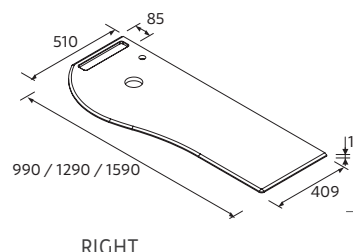

MAM WORKTOP WITH TOWEL RAIL R

	Matt white solid surface	£	Black slate	£	White marble	£	Terrazo natura	£
990	85967	491	96751	532	97389	532	103293	532
1290	85969	537	96752	589	97390	589	103294	589
1590	91128	730	96758	785	97391	785	103295	785