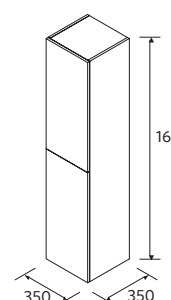

ALLIANCE TALL UNIT 1600 2 DOORS

Color	Code	Price (£)
Sienna Oak	120097	559
Walnut Maya	102835	559
Moon grey	120099	600
Green forest	96743	600

INTERIOR DRAWER ORGANISER, 1 COMPARTMENT

Color	Code	Price (£)
Black	104592	51

INTERIOR DRAWER ORGANISER, 2 COMPARTMENTS

Color	Code	Price (£)
Black	104593	75

INTERIOR DRAWER ORGANISER, 6 COMPARTMENTS

Color	Code	Price (£)
Black	104583	81