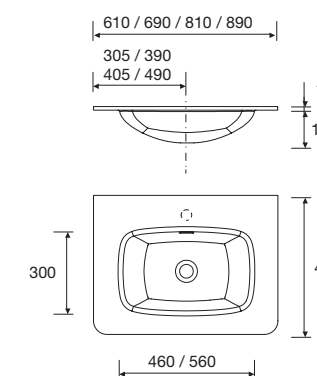

Standard

Towel rail