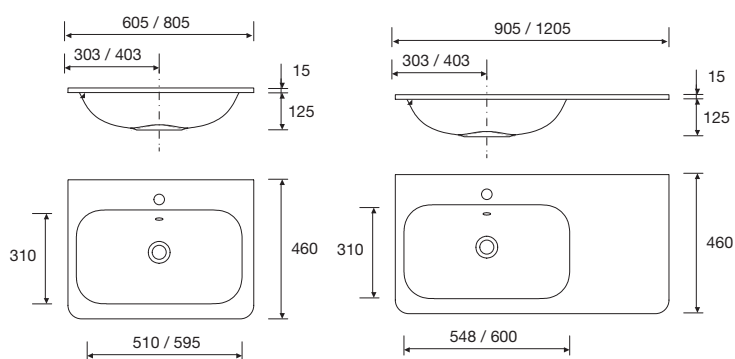

Standard

Towel rail

UNIIQ
White matt mineralsolid

	Centered	£
605	97058	509
805	97059	537

	Shifted right	£
905	24543	551
1205	24545	634

	Left shifted	£
905	24544	551
1205	24546	634

UNIIQ WITH OR WITHOUT TOWEL RAIL
Matt white solid surface

	Centered	£
610-690	96787	634
810-890	96788	661

	Shifted right	£
910-990	96789	675
1210-1290	97377	758

	Left shifted	£
910-990	103182	675
1210-1290	103183	758

Combine it with the new Elia valve in solid surface. See page 304