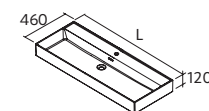

VENETO
Gloss white porcelain

Centered		£
610	23400	283
810	23401	297
1010	23397	344

Double		£
1210	23398	546