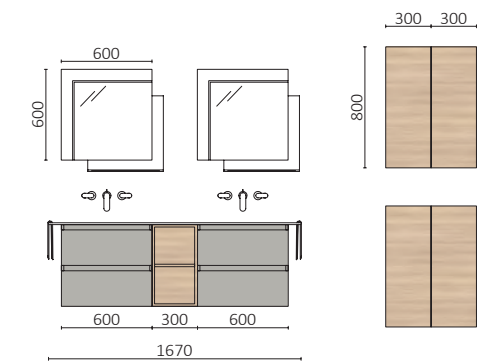

P.232

SPIRIT 1510 MOON GREY

		£
119427	Wall hung vanity SPIRIT 600 Moon grey x 2	1214
119665	Wall hung storage unit ALLIANCE 300 Sienna Oak	166
120242	Bespoken basin NAILA 1611 - 1710 Matt white solid surface	1324
FULL PRICE		2704
120113	Mirror JOHN 600 . x 2	1078
103973	Bottle trap POSYX Chrome brass x 2	124
119871	Clicker/open valve ELIA Matt white solid surface x 2	266
120094	Cabinet ALLIANCE 800 Sienna Oak x 4	1096