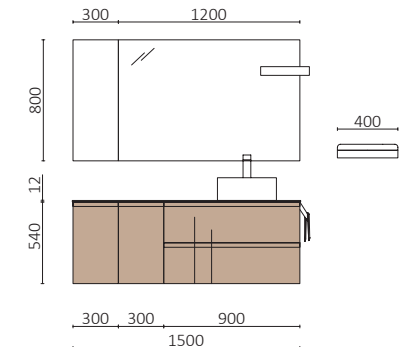

P.101

MAM 1500/L MACCHIATO		£
113807	Wall hung vanity MAM 900 left Macchiato	1371
83871	Wall hung storage unit MAM 300 left Macchiato x 2	670
97388	Worktop MAM 1500 left White marble	773
97647	Countertop basin BICA Matt white	347
FULL PRICE		3161
87584	Mirror SENA 1200	196
97640	Light JUDI	68
103973	Bottle trap POSYX Chrome brass	62
102303	Open valve FLOW Chrome	71
23028	Double towel rail JAZZ White	81
82333	Shelf 400 Matt white solid surface	136
96941	Cabinet ALLIANCE 800 White cotton	288