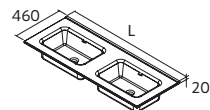

Centered		£
610	26783	170
810	26781	208
1010	26779	261

Double		£
1210	26778	582

Shifted right		£
1010	97063	358

Left shifted		£
1010	97062	358

NOTE: Under sink insert drawer with pipe cutout necessary

CONSTANZA WITHOUT TAP HOLE
Gloss white porcelain