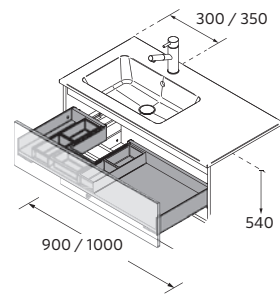

METALLIC DRAWER WITH PIPE CUTOUT, RIGHT

	Onix	£
900	103628	219
1000	103417	232

METALLIC DRAWER WITH PIPE CUTOUT, LEFT

	Onix	£
900	103629	219
1000	103418	232

TRAP TRAY

	Onix	£
165	118947	79

TRAP TRAY

	Onix	£
179	118726	20

SET OF 2 CHROME LEGS

	Gloss anodized	£
330	23899	33

METALLIC DRAWER WITHOUT PIPE CUTOUT

	Onix	£
600	103306	177
700	103307	191
800	103308	205
900	103309	219
1000	103310	232

UNIIQ 230 / 330 2 LEGS SET

	White	Black	Chrome	£
230	24716	24717	24718	54
330	24713	24714	24715	68

KLIM 230 / 330 2 LEGS SET

	White	Black	Inox	£
230	84135	84136	84137	32
330	84131	84132	84134	40

INTERIOR DRAWER ORGANISER, 1 COMPARTMENT

	Black	£
322	104592	51

INTERIOR DRAWER ORGANISER, 2 COMPARTMENTS

	Black	£
322	104593	75

INTERIOR DRAWER ORGANISER, 6 COMPARTMENTS

	Black	£
332	104583	81

DEVA 230 / 330 2 LEGS SET

	White	Black	Chrome	£
230	84128	84129	84130	70
330	84125	84126	84127	76

DANNA 230 / 330 2 LEGS SET

	White	Black	Pine	£
230	84141	84142	84143	35
330	84138	84139	84140	41