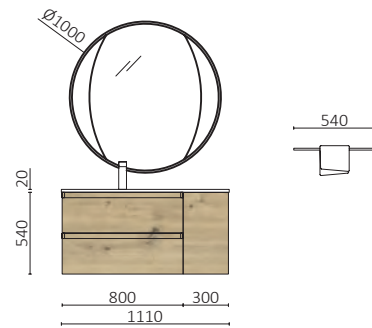

P.237

SPIRIT 1100/R MONTANA OAK		£
119435	Wall hung vanity SPIRIT 800 Montana Oak	592
119661	Wall hung storage unit ALLIANCE 300 Montana Oak	248
113786	Basin CONSTANZA 1100 right Matt white	515
FULL PRICE		1355
120108	Mirror WOOD LIBRA 1000 Natural	898
103973	Bottle trap POSYX Chrome brass	62
114577	Clicker valve CERAX Matt white	41
103338	Towel rail SQUARE BARRA 540 Matt black	95