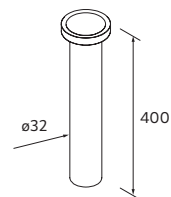

TUBE

Black	£	Chrome plated	£
85679	44	7787	30