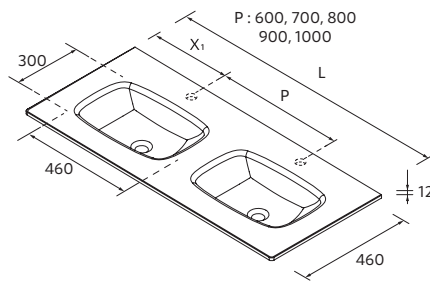

WASHBASINS LAGO ESSENCIAL WITH 2 BASIN

Matt white solid surface

	Matt white solid surface	£
1200 - 1310	120310	1218
1311 - 1410	120311	1229
1411 - 1510	120312	1241
1511 - 1610	120313	1278
1611 - 1710	120314	1314
1711 - 1810	120315	1351
1811 - 1910	120316	1438
1911 - 2010	120317	1524
2011 - 2110	120318	1610
2111 - 2210	120319	1696