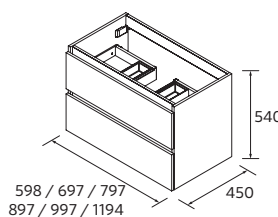

WALL HUNG UNIT SPIRIT 1 DRAWER WITHOUT PIPE CUTOUT

	Sienna Oak	Montana Oak	Walnut Maya	£	Gloss white	White cotton	Moon grey	Black velvet	Green forest	Macchiato	Terracota	Night blue	Blue fog	£
600	119348	119344	102848	373	22630	96396	119340	96412	103438	103421	103442	103430	103425	400
800	119349	119345	102847	428	22631	96397	119341	96413	103439	103422	103443	103431	103426	455
1000	119350	119346	102846	483	22632	96398	119342	96414	103440	103423	103444	103432	103427	511
1200	119351	119347	102845	538	26626	96399	119343	96415	103441	103424	103445	103433	103428	566