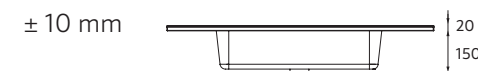

PORCELAIN BASINS

CONSTANZA WITHOUT TAP HOLE
Gloss white porcelain

i

If a double washbasin is requested for a 1200 mm unit, it will be essential to include a double siphon-saving drawer.

Centered		£	Double		£
610	114557	170	1210	114560	582
810	114558	208			
1010	114559	261			