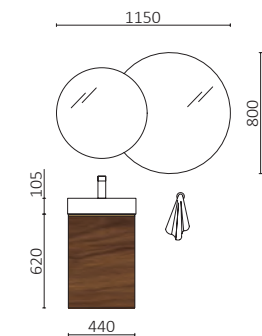

P.269

AIDA WALNUT MAYA		£
114648	Wall hung vanity AIDA 440 Walnut Maya	186
114617	Handle AIDA Matt gold	16
114533	Basin AIDA Gloss white	159
FULL PRICE		361
103355	Mirror DOPPIO	545
103973	Bottle trap POSYX Chrome brass	62