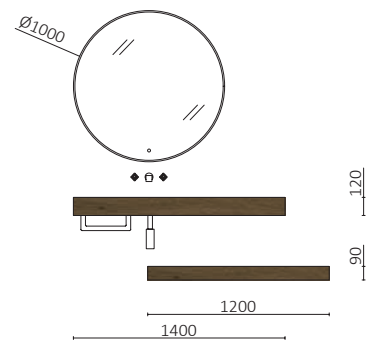

P.144

COMPAKT 1400 HAVANA		£
83972	Worktop COMPAKT 46, 1201 - 1400 Havana	1346
FULL PRICE		1346
113749	Mirror GLOBE 1000 Black	592
103974	Bottle trap SMART Matt black	90
102305	Open valve FLOW Matt black	71
26195	Towel rail COMPAKT Matt black	148
84080	Shelf COMPAKT 38, 1001 - 1200 Havana	961