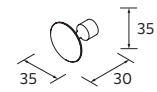

KNOB STYLE

	Brass	Silver	Matt gold	Matt black	£
35	91330	91329	91328	91331	23