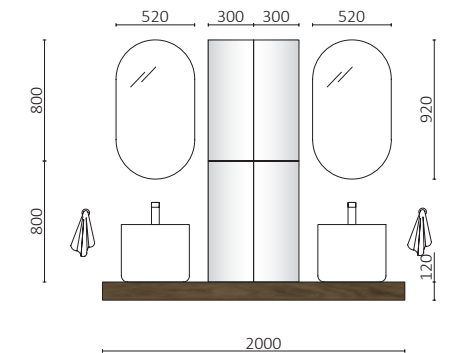

P.149

COMPAKT 2000 HAVANA		£
84047	Worktop COMPAKT 46, 1801 - 2000 Havana	1658
114525	MONOLITH ROUND Gloss white x 2	884
FULL PRICE		2542
113739	Mirror OLIMPIA 920 Gold x 2	910
103973	Bottle trap POSYX Chrome brass x 2	124
114576	Clicker valve CERAX Gloss white x 2	82
91240	Hook LISSY Matt white x 2	50
96940	Cabinet ALLIANCE 800 Gloss white x 4	1152