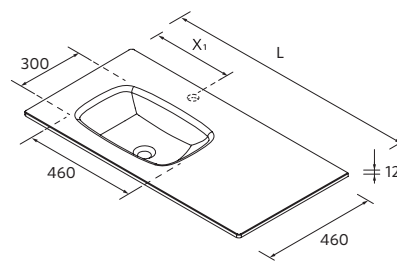

WASHBASINS LAGO ESSENCIAL

Matt white solid surface

	Matt white solid surface	£
600 - 710	120262	749
711 - 810	120263	760
811 - 910	120264	772
911 - 1010	120265	790
1011 - 1110	120266	808
1111 - 1210	120267	827
1211 - 1310	120268	873
1311 - 1410	120269	919
1411 - 1510	120270	965
1511 - 1610	120271	1084
1611 - 1710	120272	1204
1711 - 1810	120273	1324
1811 - 1910	120274	1351
1911 - 2010	120275	1379
2011 - 2110	120276	1402
2111 - 2210	120277	1425