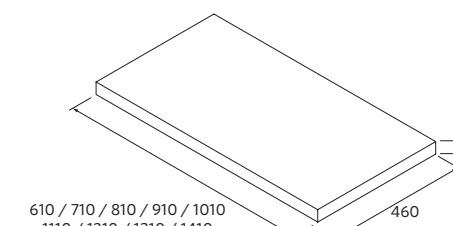

More options of worktops and mechanised worktops on page 305

Consult our guide to worktops drill holes

MONOLITH ROUND
Porcelain

	£		£
450	114525	442	114526
			593

MONOLITH SQUARE
Porcelain

	£		£
420	114523	442	114524
			593

ALTIRO
Porcelain

	£
390	24555
	290

LOKUM
Porcelain

	£
400	87734
	297

KANDY
Porcelain

	£		£
360	91489	278	114519
			345

COZY
Porcelain

	£
420	114532
	276

VENICE
Porcelain

	£		£
480	114534	114535	248

DUNE
Porcelain

	£
360	114522
	373

LOOP
Porcelain

	£		£
410	114520	114521	414

VARMEGA
Porcelain

	£
500	24553
	230

TALEA
Solid surface

	£		£
360	97649	347	97652
			375

TENTO
Porcelain

	£		
420	24551		
	216		
500	24552		238

BOL
Solid surface

	£
390	26536
	330

BULKAN
Solid surface

	£
390	91491
	357

MAEL
Solid surface

	£		£
500	97654	347	97655
			375

EMMA
Solid surface

	£		
510	119075		
	449		
710	119076		542

CARLA
Porcelain

	£		£		£		£
460	103343	207	102280	102282	102283		371

Discover the new INTRA accessories, designed exclusively for the EMMA basin. Find them on page 335

BICA
Solid surface

	£		£		£		£		£		£		£		£
390	97647	347	97648	375	120102	103315	102271	103314	103313	103312					413

WORKTOPS 16 MM

							£
600	117890	117897	102253	22960	96819	96820	105
700	117891	117898	102819	96827	96839	96840	113
800	117892	117899	102254	22964	96848	96861	121
900	117893	117900	102820	97401	97402	97403	128
1000	117894	117901	102255	22968	96864	96880	136
1100	121492	121494	121496	121498	121500	121502	144
1200	117895	117902	102256	22972	96890	96898	151
1300	121493	121495	121497	121499	121501	121503	158
1400	117896	117903	104516	104508	113970	113971	164

WORKTOPS 35 MM

		£
600	120078	250
700	120079	282
800	120080	315
900	120081	359
1000	120082	389
1100	121504	423
1200	120083	457
1300	121505	491
1400	120084	524