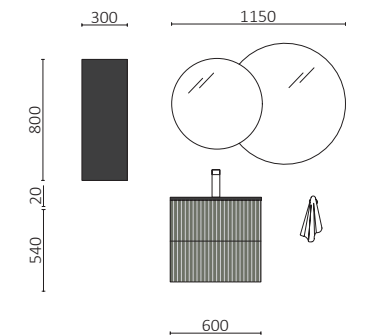

BIBA 600 GREEN FOREST		£
113827	Wall hung vanity BIBA 600 Green forest	787
102301	Handle LINA 600 Brushed black x 2	58
113789	Basin CONSTANZA 610 Matt black	239
FULL PRICE		1084
103355	Mirror DOPPIO	545
103973	Bottle trap POSYX Chrome brass	62
114578	Clicker valve CERAX Matt black	41
96942	Cabinet ALLIANCE 800 Black velvet	288
82197	Hook LISSY Matt black	25

P.182