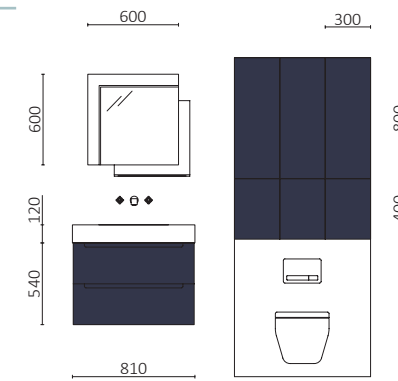

P.206

MONTERREY 800 NIGHT BLUE		£
81727	Wall hung vanity MONTERREY 800 Night blue	844
120295	Bespoken basin LAGO 711 - 810 Matt white solid surface	1038
FULL PRICE		1882
120113	Mirror JOHN 600	539
103973	Bottle trap POSYX Chrome brass	62
119871	Clicker/open valve ELIA Matt white solid surface	133
96937	Cabinet ALLIANCE 400 Night blue x 3	774
96949	Cabinet ALLIANCE 800 Night blue x 3	864