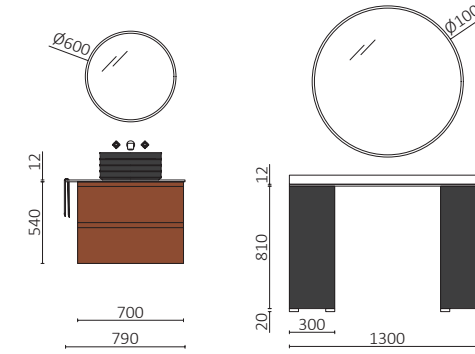

P.240

SPIRIT 790 TERRACOTA		£
103477	Wall hung vanity SPIRIT 700 Terracota	622
120348	Worktop 711 - 810 Matt white solid surface	352
114520	Countertop basin LOOP Matt black	414
FULL PRICE		1388
103358	Mirror MITO CURVE 600 Black	544
103973	Bottle trap POSYX Chrome brass	62
102305	Open valve FLOW Matt black	71
103149	Storage unit ALLIANCE 300 Matt black x 2	648
97257	Set of 4 legs Matt grey x 2	56
120353	Worktop 1211 - 1310 Matt white solid surface	504
85487	Wood strip 1001 - 1400 Matt white solid surface	122
85486	Wood strip <1000 Matt white solid surface x 2	170
103360	Mirror MITO CURVE 1000 Black	765