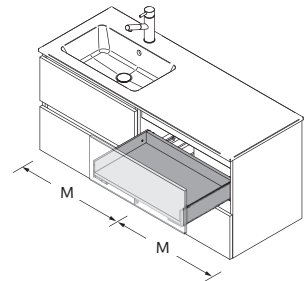

METALLIC DRAWER WITHOUT PIPE CUTOUT

	Onix	£
600	103306	177
700	103307	191
800	103308	205
900	103309	219
1000	103310	232
1200	103311	260

INTERIOR DRAWER ORGANISER, 1 COMPARTMENT

	Black	£
160 x 322	104592	51

INTERIOR DRAWER ORGANISER, 2 COMPARTMENTS

	Black	£
160 x 322	104593	75

INTERIOR DRAWER ORGANISER, 6 COMPARTMENTS

	Black	£
273 x 322	104583	81