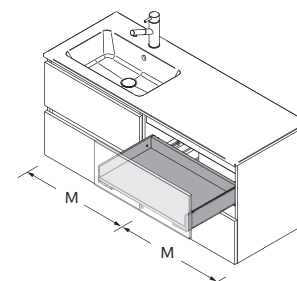

510	119075	449
710	119076	542

Combine it with the new Elia valve in solid surface. See page 304

METALLIC DRAWER WITHOUT PIPE CUTOUT

Onix	£
600	103306 177
800	103308 205
1000	103310 232

TRAP TRAY

Onix	£
165	118947 79