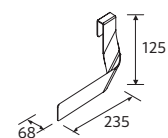

SIDE TOWEL RACK JAZZ FOR VANITY UNITS

				£
235	23027	27042	23024	56