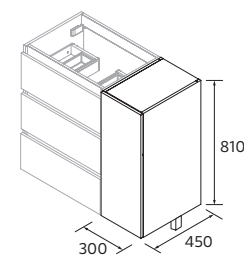

- Sienna Oak
- Montana Oak
- Walnut Maya
- £
- Gloss white
- White cotton
- Matt black
- £

300	119674	119673	103153	297	103147	103148	103149	324