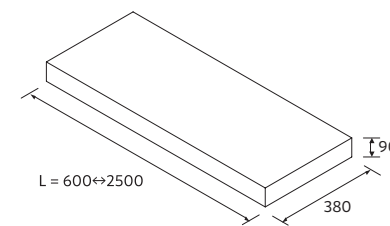

P.150

COMPAKT 1400 GRAPHITE STONE		£
103278	Worktop COMPAKT 51, 1401 - 1600 Graphite stone	1508
114520	Countertop basin LOOP Matt black x 2	828
FULL PRICE		2336
113759	Mirror KORI CURVE 1000	821
103974	Bottle trap SMART Matt black x 2	180
102305	Open valve FLOW Matt black x 2	142
103246	Shelf COMPAKT 42, 1201 - 1400 Graphite stone	1145
103340	Towel rail shelf SQUARE Matt black x 2	152
103244	Shelf COMPAKT 42, 801 - 1000 Graphite stone	807
103356	Mirror OASIS 400 x 2	190
91238	Light GILDA 90 x 2	142
24569	Mirror Ø140 mm	83

P.152

COMPAKT 1400 WHITE MARBLE		£
25429	Worktop COMPAKT 46, 1201 - 1400 White marble	1346
FULL PRICE		1346
91115	Mirror REFLEXO 1400	569
103975	Bottle trap SMART Chrome brass	90
102303	Open valve FLOW Chrome	71
26194	Towel rail COMPAKT Matt white	148
96448	Wall hung storage unit MONTERREY 1200 White cotton	642
96890	Worktop 1200 White cotton	151

80 x 340 mm adjustable brackets and fixing elements included.

COMPAKT SHELVES DEPTH 380 MM

	Montana Oak	Havana	White marble	Concrete	Graphite stone	£
600 - 800	119973	84078	25929	25945	103235	626
801 - 1000	119974	84079	25930	25946	103236	794
1001 - 1200	119975	84080	25931	25947	103237	961
1201 - 1400	119976	84081	25932	25948	103238	1130
1401 - 1600	119977	84082	25933	25949	103239	1300
1601 - 1800	119978	84083	25934	25950	103240	1466
1801 - 2000	119979	84084	25935	25951	103241	1635
2001 - 2500	119980	84085	25936	25952	103242	1973

COMPAKT SHELVES DEPTH 420 MM