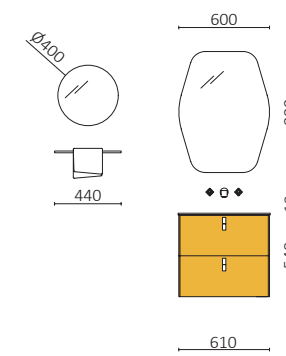

P.119

UNIIQ 600 SOL		£
96607	Wall hung vanity UNIIQ 600 Sol	592
113732	Handle UNIIQ Matt white x 2	18
96787	Basin UNIIQ 610-690 Matt white solid surface	634
FULL PRICE		1244
26775	Mirror ORGANIC 600	516
103973	Bottle trap POSYX Chrome brass	62
102306	Clicker valve FLOW Matt black	76
103356	Mirror OASIS 400	95
103337	Towel rail SQUARE BARRA 440 Matt black	90