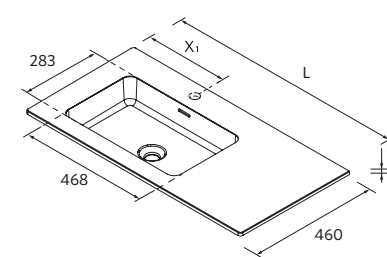

WASHBASINS NAILA PLUS

Matt white solid surface

	Matt white solid surface	£
600 - 710	120190	776
711 - 810	120191	788
811 - 910	120192	799
911 - 1010	120193	804
1011 - 1110	120194	808
1111 - 1210	120195	812
1211 - 1310	120196	856
1311 - 1410	120197	899
1411 - 1510	120198	943
1511 - 1610	120199	1061
1611 - 1710	120200	1180
1711 - 1810	120201	1297
1811 - 1910	120202	1302
1911 - 2010	120203	1306
2011 - 2110	120204	1311
2111 - 2210	120205	1316
2211 - 2310	120206	1320
2311 - 2410	120207	1323