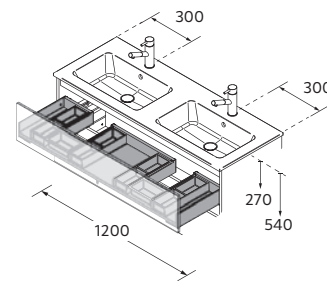

METALLIC DRAWER WITH PIPE CUTOUT

	Onix	£
1200	120624	305