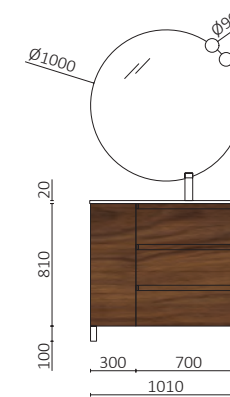

P.231

SPIRIT 1000/L WALNUT MAYA

		£
102759	Vanity SPIRIT 700 Walnut Maya	729
103153	Storage unit ALLIANCE 300 Walnut Maya	297
83425	Set of 4 legs Matt black	21
97062	Basin CONSTANZA 1000 left Gloss white	358
FULL PRICE		1405
91132	Mirror OASIS 1000 .	178
91238	Light GILDA 90 . x 2	142
103973	Bottle trap POSYX Chrome brass	62
102306	Clicker valve FLOW Matt black	76