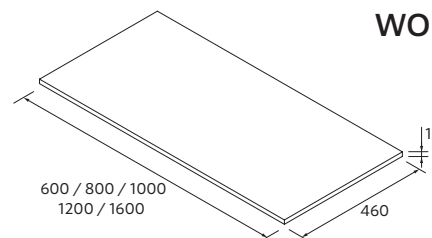

WORKTOPS WITH A THICKNESS OF 16 MM

	£		£		£
European Oak	114018	American Walnut	114019	Eucalyptus Oceania	114020
600	254	800	309	1000	370
1200	430	1600	551		

WORKTOPS WITH A THICKNESS OF 12 MM

	£		£		£		£
Matt white solid surface	97495	Black slate	97501	White marble	97507	Terrazo natura	102266
600	269	338	338	800	366	366	102267
1000	407	407	407	1200	435	435	102268
							102270