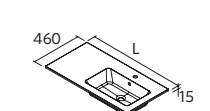

VILNA
White matt mineralsolid

Centered		£
605	91234	365
805	91235	437
1005	91236	511

Double		£
1205	91237	628
1605	97056	896

Shifted right		£
1005	97045	578
1605	97055	896

Left shifted		£
1005	97044	578
1605	97054	896

NOTE: Under sink insert drawer with pipe cutout necessary