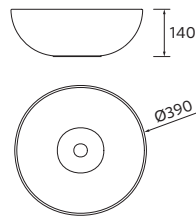

LOKUM
Porcelain

Matt black £

400	87734	297