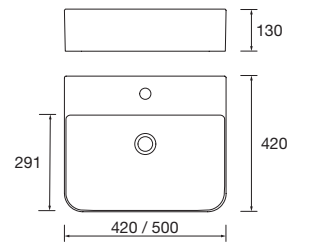

Basins
COUNTERTOP BASINS

CARLA
Porcelain

Gloss white £   **Clay**   **Denim**   **Hunter** £

460	103343	207	102280	102282	102283	371