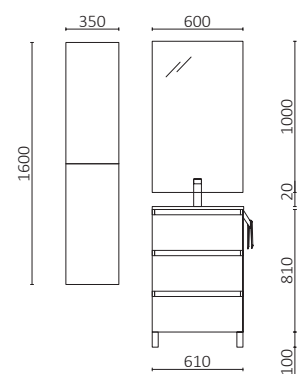

P.245

SPIRIT 600 WHITE COTTON		£
102748	Vanity SPIRIT 600 White cotton	774
90986	Handle SPIRIT 600 Matt white x 3	66
83819	Set of 4 legs Chrome	21
26783	Basin CONSTANZA 610 Gloss white	170
FULL PRICE		1031
20741	Mirror REFLEXO 1000 .	472
23028	Double towel rail JAZZ White	81
103973	Bottle trap POSYX Chrome brass	62
102304	Clicker valve FLOW Chrome	76
81729	Wall hung tall unit ALLIANCE White cotton	600