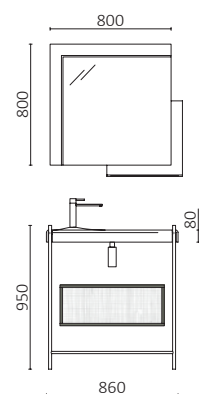

OCEAN ICONIC 860 WALNUT MAYA		£
120595	Washbasin Set OCEAN 860	1610
FULL PRICE		1610
120579	Wall hung storage unit OCEAN 700 Walnut Maya	634
120114	Mirror JOHN 800	683
103974	Bottle trap SMART Matt black	90
119871	Clicker/open valve ELIA Matt white solid surface	133

P.18