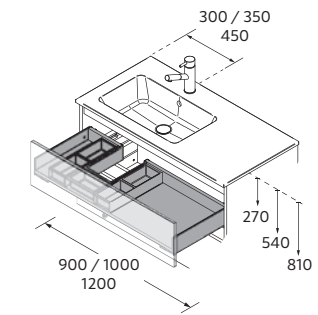

METALLIC DRAWER WITH PIPE CUTOUT, RIGHT

	Onix	£
900	103628	219
1000	103417	232
1200	103419	260