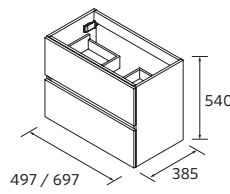

FUSSION LINE WALL-HUNG VANITY UNIT 2 DRAWERS, 400 MM DEPTH