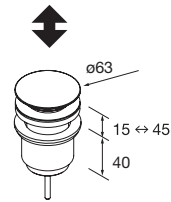

CLICKER VALVE FLOW

Matt black	Chrome	£
102306	102304	76