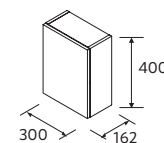

E-05 5

ALLIANCE CABINET 400 1 DOOR

Color	Code	Price (£)
Sienna Oak	120091	230
Walnut Maya	102843	230
Moon grey	120093	258
Green forest	96939	258