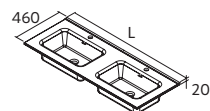

Centered		£
610	26783	170
810	26781	208
1010	26779	261

Double		£
1210	26778	582

Shifted right		£
1010	97063	358

Left shifted		£
1010	97062	358

NOTE: Under sink insert drawer with pipe cutout necessary

CONSTANZA WITHOUT TAP HOLE
Gloss white porcelain