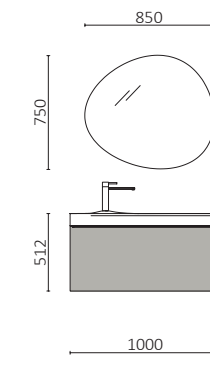

OCEAN HORIZON 1000 MOON GREY		£
120594	Wall hung vanity OCEAN 1000 Moon grey	773
121432	Handle OCEAN 1000 Matt gold	39
120586	Basin OCEAN 1000 Matt white solid surface	925
FULL PRICE		1737
120110	Mirror SHARON	604
102307	Reduced bottle trap CONEX White	75
119871	Clicker/open valve ELIA Matt white solid surface	133