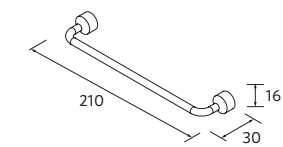

HANDLE STYLE

	Brass	Silver	Matt gold	Matt black	£
210	91334	91333	91332	91335	32