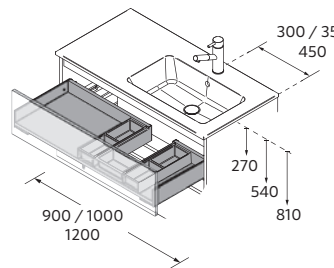

METALLIC DRAWER WITH PIPE CUTOUT, RIGHT

METALLIC DRAWER WITH PIPE CUTOUT, LEFT

	Onix	£
900	103629	219
1000	103418	232
1200	103420	260