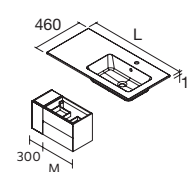

Shifted right	£	Left shifted	£	Shifted right	£	Left shifted	£
905 97042	551	905 97041	551	1405 97052	689	1405 97051	689
1005 97045	578	1005 97044	578	1605 97055	896	1605 97054	896
1205 97048	620	1205 97047	620				

i If an offset washbasin is requested for a 900, 1000, or 1200 mm unit, it will be essential to include an offset siphon-saving drawer.