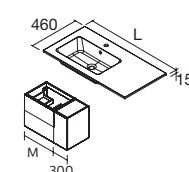

Shifted right	£	Left shifted	£	Shifted right	£	Left shifted	£
905 97042	551	905 97041	551	1405 97052	689	1405 97051	689
1005 97045	578	1005 97044	578	1605 97055	896	1605 97054	896
1205 97048	620	1205 97047	620				

i If an offset washbasin is requested for a 900, 1000, or 1200 mm unit, it will be essential to include an offset siphon-saving drawer.