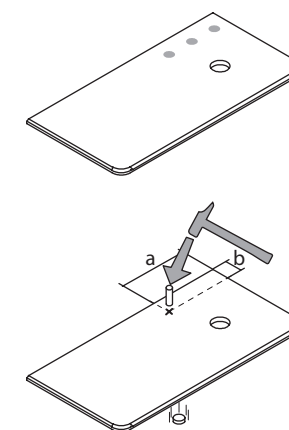

WORKTOP UNIIQ (COMPACT STONE)

	Calacatta	Marquina black	£
600	95083	95079	490
800	95084	96795	518