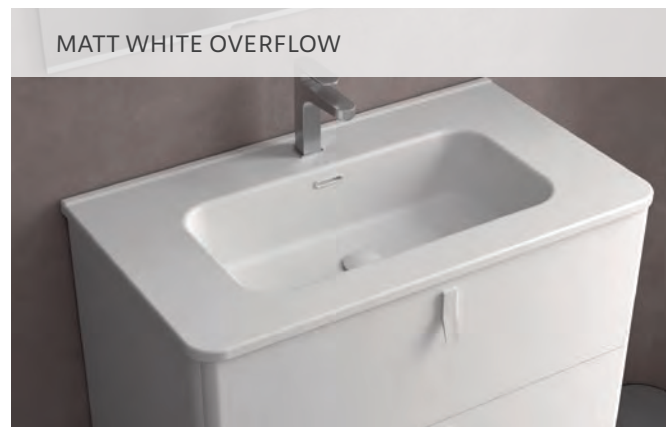

Special Product

Bespoke solid surface inset basin with machining option for tap and integrated towel rail. Order form to be completed.

Download order sheet
www.salgar.net

UNIIQ
Matt white porcelain

	Centered	£
610	113427	254
810	113428	316

Pair it with the Cerax porcelain waste valve. See page 304