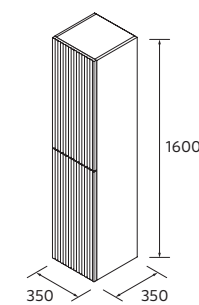

BIBA TALL UNIT 1600 2 DOORS