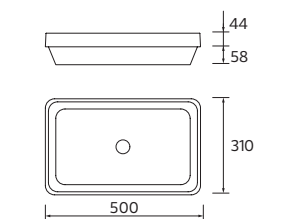

Consult our guide to worktops drill holes