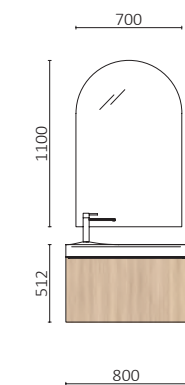

OCEAN HORIZON 800 SIENNA OAK		£
120587	Wall hung vanity OCEAN 800 Sienna Oak	662
120723	Handle OCEAN 800 Matt black	35
120585	Basin OCEAN 800 Matt white solid surface	869
FULL PRICE		1566
113754	Mirror EMILE 700	561
102307	Reduced bottle trap CONEX White	75
119871	Clicker/open valve ELIA Matt white solid surface	133

P.17