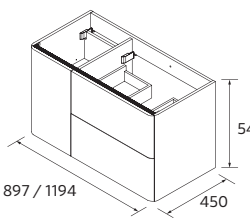

WALL HUNG VANITY UNIIQ 2 DRAWERS / 1 DOOR L

	Matt white	Nata	Macchiato	Blush Pink	Cajun	Terracota	Ebrom	Sol	£
900	24648	24649	83124	119874	119878	96642	119890	24657	703
1200	24670	24671	83101	119875	119879	96647	119891	24679	868
	Dusty Teal	Bosque	Royal green	Night blue	Blue fog	Humo	Matt black	£	
900	119884	24668	83126	83127	83125	24654	24655	703	
1200	119885	24690	83105	83107	83103	24676	24677	868