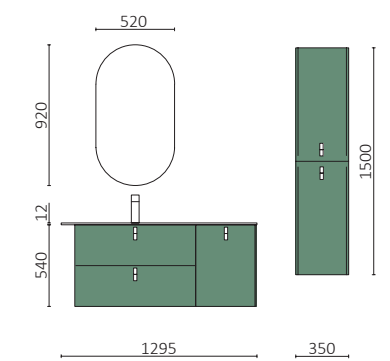

P.124

UNIIQ 1295/R DUSTY TEAL		£
119887	Wall hung vanity UNIIQ 1200 right Dusty Teal	868
113732	Handle UNIIQ Matt white x 3	27
97377	Basin UNIIQ 1210-1290 right Matt white solid surface	758
FULL PRICE		1653
113741	Mirror OLIMPIA 920	378
103973	Bottle trap POSYX Chrome brass	62
119871	Clicker/open valve ELIA Matt white solid surface	133
119895	Wall hung tall unit UNIIQ Dusty Teal	689
113732	Handle UNIIQ Matt white x 2	18