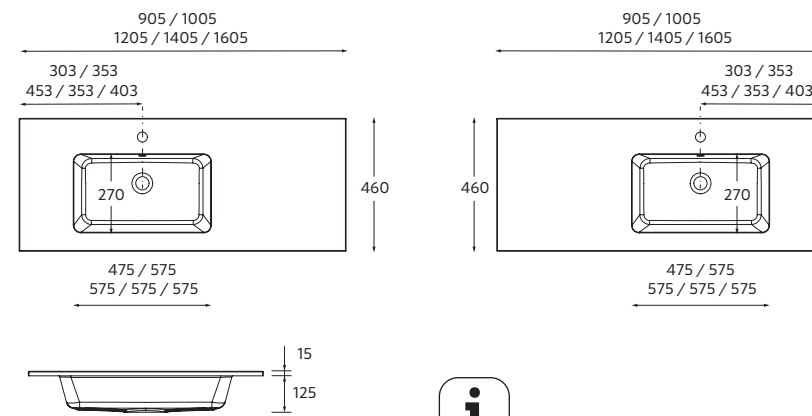

Shifted right	£	Left shifted	£	Shifted right	£	Left shifted	£
905 97042	551	905 97041	551	1405 97052	689	1405 97051	689
1005 97045	578	1005 97044	578	1605 97055	896	1605 97054	896
1205 97048	620	1205 97047	620				

i If an offset washbasin is requested for a 900, 1000, or 1200 mm unit, it will be essential to include an offset siphon-saving drawer.