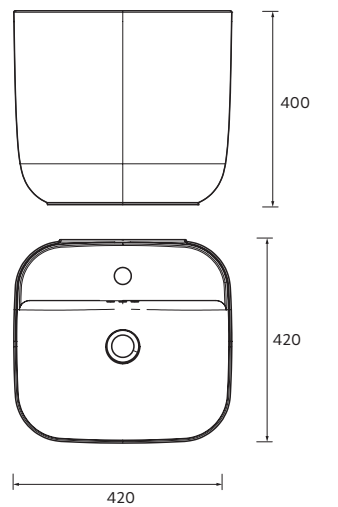

NOTE: Fittings for wall hanging are included

MONOLITH SQUARE

Porcelain

	Gloss white	£	Matt black	£
420	114523	442	114524	593

NOTE: Fittings for wall hanging are included

COUNTERTOP BASINS

ALTIRO
Porcelain

 **Gloss white** £