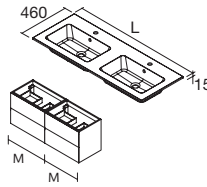

MINERALSOLID

VILNA
White matt mineralsolid

Centered	£	1 sink, 2 taps	£	Double	£
605 91234	365	1205 97046	613	1205 91237	628
705 97039	413			1405 97053	689
805 91235	437			1605 97056	896
905 97040	482				
1005 91236	511				
1205 91327	613				

i If a double washbasin is requested for a 1200 mm unit, it will be essential to include a double siphon-saving drawer.