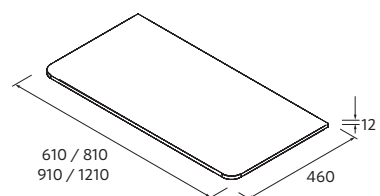

WORKTOP UNIIQ 12 MM.

	Matt white solid surface	Black slate	White marble	Terrazo natura
600	96659	269	96661	338
800	96660	297	96662	366
900	24727	311	96663	380
1200	24728	352	96664	435

Special Product

Bespoke solid surface inset basin with machining option for tap and integrated towel rail. Order form to be completed.

Download order sheet
www.salgar.net

Consult our guide to worktops drill holes