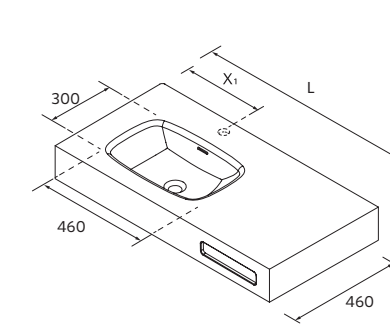

Download order sheet
www.salgar.net

Bowl size

460mm
Units ≥ 600 mm

Tap options

Integrated

560mm
Units ≥ 800 mm

Wall-mounted

WASHBASINS LAGO WITH SKIRTING

Matt white solid surface

Length	Product Code	Price (£)
600 - 710	120294	1027
711 - 810	120295	1038
811 - 910	120296	1050
911 - 1010	120297	1055
1011 - 1110	120298	1059
1111 - 1210	120299	1064
1211 - 1310	120300	1165
1311 - 1410	120301	1266
1411 - 1510	120302	1367
1511 - 1610	120303	1473
1611 - 1710	120304	1579
1711 - 1810	120305	1685
1811 - 1910	120306	1731
1911 - 2010	120307	1777
2011 - 2110	120308	1823
2111 - 2210	120309	1869