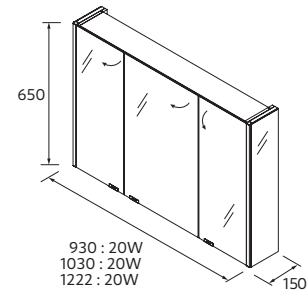

CABINET ALLIANCE

	/	€
930	83164	1043
1030	83165	1126
1222	83166	1285