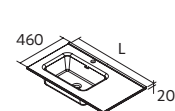

Centered		£
610	26783	170
810	26781	208
1010	26779	261

Double		£
1210	26778	582

Shifted right		£
1010	97063	358

Left shifted		£
1010	97062	358

NOTE: Under sink insert drawer with pipe cutout necessary

CONSTANZA WITHOUT TAP HOLE
Gloss white porcelain