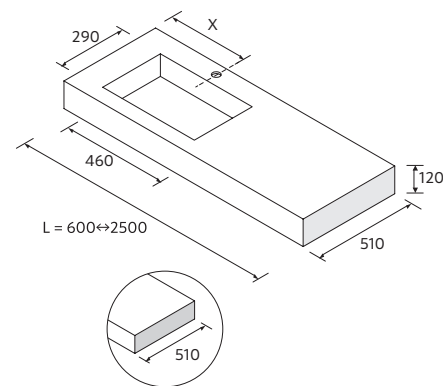

COMPAKT WORKTOP WITH INTEGRATED SINK (460) DEPTH 510 MM

	Montana Oak	Havana	White marble	Concrete	Graphite stone	£
600 - 800	119916	83986	25478	25606	103197	858
801 - 1000	119917	83987	25479	25607	103198	1027
1001 - 1200	119918	83988	25480	25608	103199	1195
1201 - 1400	119919	83989	25481	25609	103200	1363
1401 - 1600	119920	83990	25482	25610	103201	1532
1601 - 1800	119921	83991	25483	25611	103202	1701
1801 - 2000	119922	83992	25484	25612	103203	1870
2001 - 2500	119923	83993	25485	25613	103204	2374