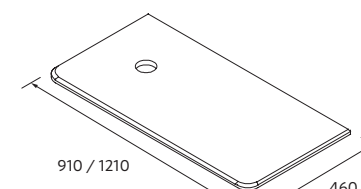

WORKTOP UNIIQ (COMPACT STONE) R

	Calacatta	Marquina black	£
900	83914	83940	543
1200	83942	83943	725