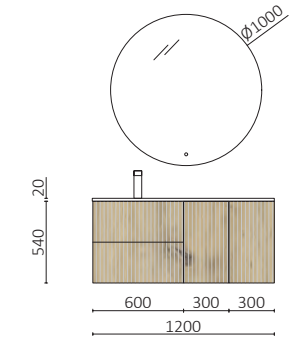

BIBA 1200/R MONTANA OAK		£
119113	Wall hung vanity BIBA 600 Montana Oak	731
102263	Handle BAO Matt white x 2	36
119137	Wall hung storage unit BIBA 300 Montana Oak x 2	634
120283	Bespoken basin LAGO 1111 - 1210 Matt white solid surface	785
FULL PRICE		2186
113748	Mirror GLOBE 1000	592
103973	Bottle trap POSYX Chrome brass	62
102304	Clicker valve FLOW Chrome	76

P.173