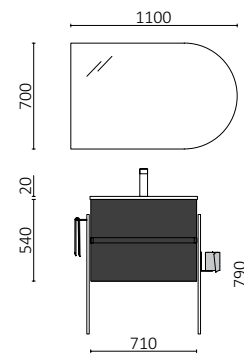

P.264

FUSSION 40 700 BLACK VELVET		£
96694	Wall hung vanity FUSSION LINE 700 DEPTH 40 Black velvet	428
97070	Basin Depth 40 IBERIA 710 White porcelain	198
FULL PRICE		626
113754	Mirror EMILE 700	561
97720	Metal structure TALL LLOYD Matt black x 2	510
97710	Coupling LLOYD VANITY Matt black x 4	248
97664	Towel rail LLOYD Matt black	117
97669	Supplementary roll holder LLOYD Matt black	58
103973	Bottle trap POSYX Chrome brass	62
102306	Clicker valve FLOW Matt black	76

P.265

MONOLITH MINI GLOSS WHITE		£
114527	MONOLITH MINI Gloss white	276
FULL PRICE		276
91130	Mirror OASIS 600	109
91238	Light GILDA 90 x 2	142
114618	Towel rail MINI Matt black	83
103974	Bottle trap SMART Matt black	90
114576	Clicker valve CERAX Gloss white	41

P.268

AIDA WHITE COTTON		£
114649	Wall hung vanity AIDA 440 White cotton	228
114615	Handle AIDA Matt anodized	16
114533	Basin AIDA Gloss white	159
FULL PRICE		403
103356	Mirror OASIS 400	95
103973	Bottle trap POSYX Chrome brass	62
102303	Open valve FLOW Chrome	71