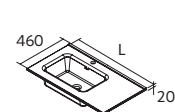

CONSTANZA
Matt white porcelain

Centered		£
610	113774	239
810	113776	300
1010	113778	353

Double		£
1210	113780	674

Shifted right		£
1010	113784	450

Left shifted		£
1010	113783	450

NOTE: Under sink insert drawer with pipe cutout necessary