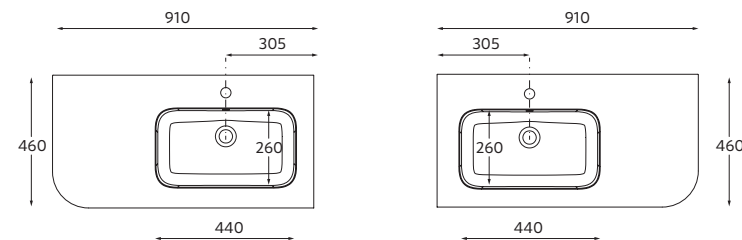

CONSTANZA 900 FOR CURVED STORAGE UNIT
Matt white porcelain

Pair it with the Cerax porcelain waste valve. See page 304