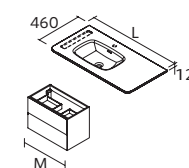

Shifted right	£
910-990	96789	675
1210-1290	97377	758