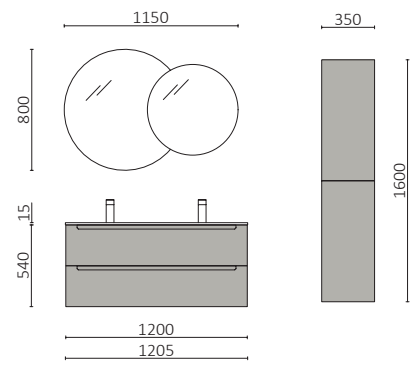

P.208

MONTERREY 1200 MOON GREY		£
119321	Wall hung vanity MONTERREY 1200 Moon grey	929
120624	Complete drawer Onix	305
91237	Basin VILNA 1205 double Matt white	628
FULL PRICE		1862
103355	Mirror DOPPIO	545
103973	Bottle trap POSYX Chrome brass x 2	124
119871	Clicker/open valve ELIA Matt white solid surface x 2	266
120099	Wall hung tall unit ALLIANCE Moon grey	600

P.210