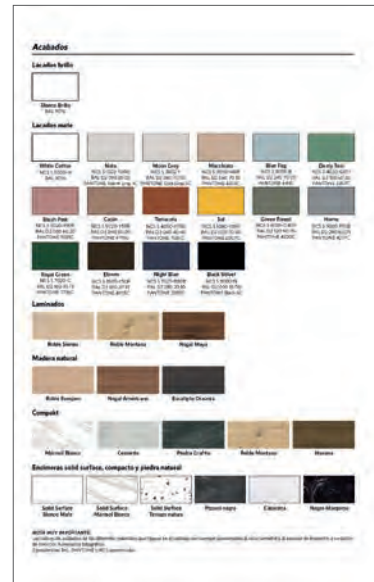

Solid Surface
Matt White

Solid Surface
White Marble

Solid Surface
Terrazo natura

Black slate

Calacatta

Black slate

VERY IMPORTANT NOTE:

The finishes colors of different materials: wood, glass, marble and screens profiles listed in the catalog are always approximated because they are subjected to the printing process and color variation of photographic lighting. Aproximate RAL, PANTONE and NCS equivalences.

3.

Give realism to your stay

It's time to add realism to your space by choosing the materials and finishes for the walls, ceiling, and floor. In the top left menu, you will find the option "Coatings" which will show you the different types of materials available. Once you have selected the material, drag it onto the desired wall or floor." Continue adding realism to your stay by including decoration, lighting, or heating in the "Additional Elements" category within "Furniture".

Watch your prices.

Make a budget.

www.salgar.net

1. ICONOGRAPHY

Detailed description of structural and technical characteristics

2. FINISHES

Summary sample list of finishes with RAL, PANTONE and NCS equivalents in lacquers