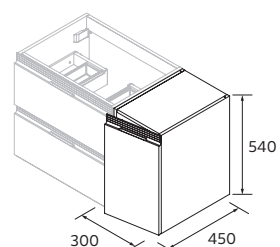

new original E-05 5

E-05 5 GRASS VB.

! INTRA accessories can only be combined with EMMA countertop basins

WALL HUNG UNIT EMMA 2 DRAWERS

						£

600	119039	119041	119042	119040	119044	119043	795
800	119045	119047	119048	119046	119050	119049	863
1000	119051	119053	119054	119052	119056	119055	937

RECTANGULAR INTRA SHELF

Matt white solid surface	£
160	120599 93

OVAL-SHAPED INTRA SHELF

Matt white solid surface	£
167	120598 64

ROUND INTRA SHELF

Matt white solid surface	£
140	120597 64

CABINET EMMA 1 DOOR R

						£

300	119057	119059	119060	119058	119062	119061	352

RIGHT

CABINET EMMA 1 DOOR L

						£

300	119063	119065	119066	119064	119068	119067	352

LEFT

EMMA CABINET 800 1 DOOR

						£

300	119069	119071	119072	119070	119074	119073	311

EMMA

Solid surface

Matt white	£

510	119075	449
710	119076	542

Combine it with the new Elia valve in solid surface. See page 304

METALLIC DRAWER WITHOUT PIPE CUTOUT

Onix	£
600	103306 177
800	103308 205
1000	103310 232

TRAP TRAY

Onix	£
165	118947 79

METALLIC DRAWER WITH PIPE CUTOUT, RIGHT

Onix	£
1000	103417 232

METALLIC DRAWER WITH PIPE CUTOUT, LEFT

Onix	£
1000	103418 232

INTERIOR DRAWER ORGANISER, 1 COMPARTMENT

Black	£
322	104592 51

INTERIOR DRAWER ORGANISER, 2 COMPARTMENTS

Black	£
322	104593 75

INTERIOR DRAWER ORGANISER, 6 COMPARTMENTS

Black	£
332	104583 81