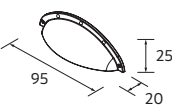

HANDLE FOLK

	Chrome	Matt black	Gloss gold	£
95	91337	91339	91336	18