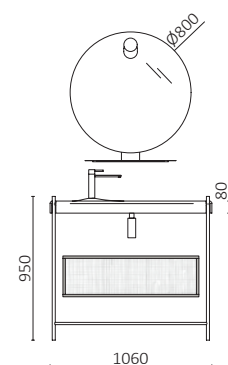

OCEAN ICONIC 1060 MOON GREY		£
120596	Washbasin Set OCEAN 1060	1693
FULL PRICE		1693
120581	Wall hung storage unit OCEAN 900 Moon grey	675
120112	Mirror MIKE 800	661
103974	Bottle trap SMART Matt black	90
119871	Clicker/open valve ELIA Matt white solid surface	133

P.23