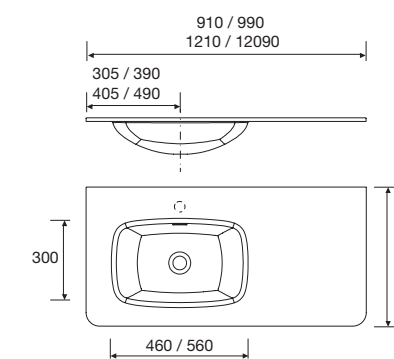

Standard

Towel rail

UNIIQ
White matt mineralsolid

	Centered	£
605	97058	509
805	97059	537

	Shifted right	£
905	24543	551
1205	24545	634

	Left shifted	£
905	24544	551
1205	24546	634

UNIIQ WITH OR WITHOUT TOWEL RAIL
Matt white solid surface

	Centered	£
610-690	96787	634
810-890	96788	661

	Shifted right	£
910-990	96789	675
1210-1290	97377	758

	Left shifted	£
910-990	103182	675
1210-1290	103183	758

Combine it with the new Elia valve in solid surface. See page 304