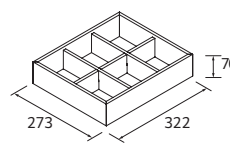

INTERIOR DRAWER ORGANISER, 6 COMPARTMENTS

	£
--	---

500/700

332	104583	81
-----	--------	----

BASIN 40

Gloss white porcelain

	Centered	£
510	21564	173
710	97070	198

VANITY AIDA