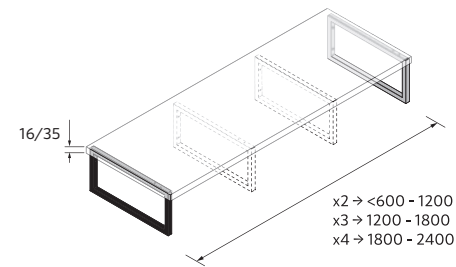

WORKTOP TOWEL RAIL SUPPORT

420 x 200 x 20 mm

	Matt white	Matt black	Chrome	€
420	91492	89603	91493	150