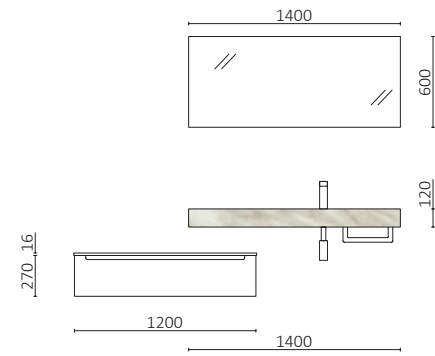

COMPAKT 1400 WHITE MARBLE		£
25429	Worktop COMPAKT 46, 1201 - 1400 White marble	1346
FULL PRICE		1346
91115	Mirror REFLEXO 1400	569
103975	Bottle trap SMART Chrome brass	90
102303	Open valve FLOW Chrome	71
26194	Towel rail COMPAKT Matt white	148
96448	Wall hung storage unit MONTERREY 1200 White cotton	642
96890	Worktop 1200 White cotton	151

80 x 340 mm adjustable brackets and fixing elements included.