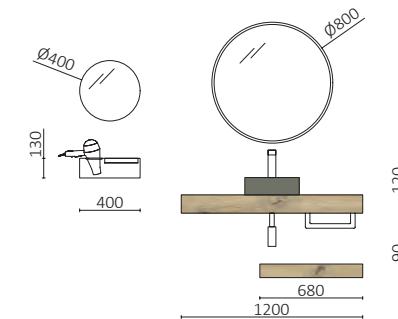

P.148

COMPAKT 1200 MONTANA OAK		£
120008	Worktop COMPAKT 51, 1001 - 1200 Montana Oak	1002
103315	Countertop basin BICA Green forest	413
FULL PRICE		1415
103359	Mirror MITO CURVE 800 Black	599
103974	Bottle trap SMART Matt black	90
102305	Open valve FLOW Matt black	71
26195	Towel rail COMPAKT Matt black	148
119981	Shelf COMPAKT 42, 600 - 800 Montana Oak	639
103356	Mirror OASIS 400	95
120119	Wooden front LLOYD 400 Montana Oak	54
97668	Hair dryer/straighteners holder LLOYD Matt black	68
97666	Shelf LLOYD 220 Matt black	104