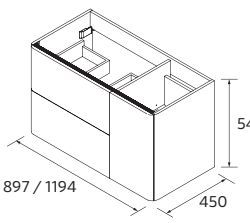

WALL HUNG VANITY UNIIQ 2 DRAWERS / 1 DOOR R

	Matt white	Nata	Macchiato	Blush Pink	Cajun	Terracota	Ebrom	Sol	£
900	24604	24605	83110	119876	119880	96643	119892	24613	703
1200	24626	24627	83094	119877	119881	96648	119893	24635	868
	Dusty Teal	Bosque	Royal green	Night blue	Blue fog	Humo	Matt black	£	
900	119886	24624	83119	83122	83115	24610	24611	703	
1200	119887	24646	83098	83099	83096	24632	24633	868