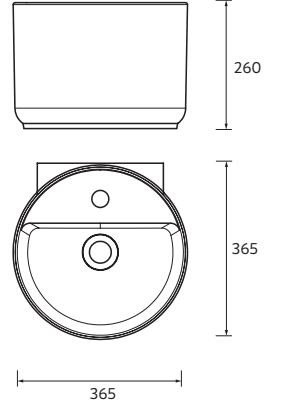

MONOLITH ROUND

Porcelain

	Gloss white	£	Matt black	£
450	114525	442	114526	593

NOTE: Fittings for wall hanging are included