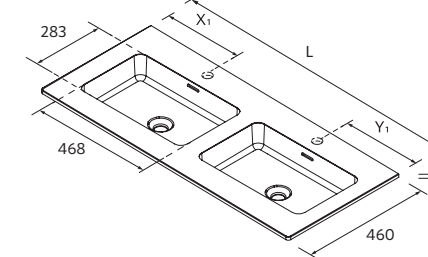

WASHBASINS NAILA PLUS WITH 2 BASIN

Matt white solid surface

	Matt white solid surface	£
1200 - 1310	120238	1273
1311 - 1410	120239	1285
1411 - 1510	120240	1296
1511 - 1610	120241	1310
1611 - 1710	120242	1324
1711 - 1810	120243	1336
1811 - 1910	120244	1392
1911 - 2010	120245	1447
2011 - 2110	120246	1502
2111 - 2210	120247	1557
2211 - 2310	120248	1612
2311 - 2410	120249	1664