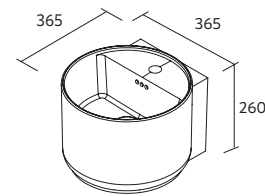

BASIN MONOLITH MINI

Porcelain

	£		£

365	114527	276	114529	414