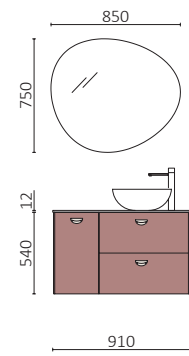

P.114

UNIIQ 910/L BLUSH PINK		£
119874	Wall hung vanity UNIIQ 900 left Blush Pink	703
113766	Handle EMOJI Greyge x 3	75
24727	Worktop UNIIQ 900 Matt white solid surface	311
26536	Countertop basin BOL Matt white	330
FULL PRICE		1419
120110	Mirror SHARON	604
103973	Bottle trap POSYX Chrome brass	62
102305	Open valve FLOW Matt black	71