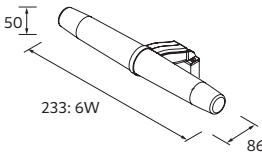

LED LIGHT

ELSA

Gloss chrome €

44	23537	~~48~~
233	113771	~~58~~

BOREAL

/ €

308	84122	~~100~~
500	84123	~~106~~
700	84124	~~205~~

OPTIMUS

/ €

600	87811	~~120~~
700	103347	~~139~~
800	87812	~~106~~
900	103348	~~139~~
1000	87813	~~205~~

JUDI

/ €

250	97640	~~58~~

GILDA

/ €

90	91238	~~62~~

CIRCUS

Black €

315	103349	~~106~~
420	103350	~~139~~
525	103351	~~190~~

Lights
LED LIGHT