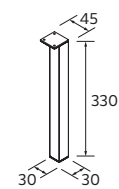

SET OF 2 CHROME LEGS

	Gloss anodized	£
330	23899	33