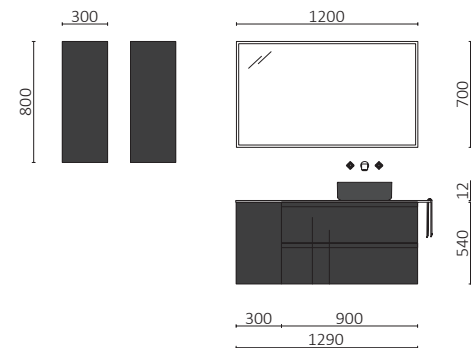

P.98

MAM 1290/L BLACK VELVET		£
113805	Wall hung vanity MAM 900 left Black velvet	1371
91033	Wall hung storage unit MAM 300 left Black velvet	335
97393	Worktop MAM 1290 left with towel rail White marble	589
114519	Countertop basin KANDY Matt black	345
FULL PRICE		2640
103364	Mirror MITO LINE 1200 Black	744
103973	Bottle trap POSYX Chrome brass	62
102305	Open valve FLOW Matt black	71
96942	Cabinet ALLIANCE 800 Black velvet x 2	576