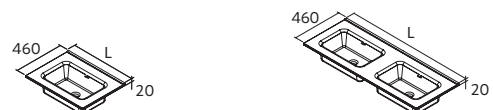

CONSTANZA WITHOUT TAP HOLE
Gloss white porcelain

Centered			Double		
		£			£
610	114557	170	1210	114560	582
810	114558	208			
1010	114559	261