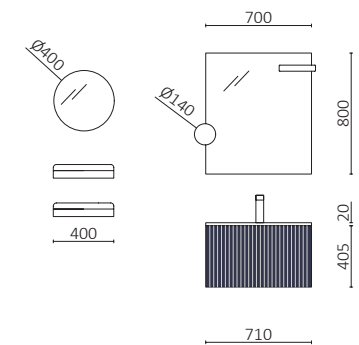

P.168

BIBA 700 NIGHT BLUE

		£
103044	Wall hung vanity BIBA 700 Night blue	656
103335	Handle FIBI Brushed gold	23
26782	Basin CONSTANZA 710 Gloss white	187
FULL PRICE		866
16909	Mirror SENA 700	124
24569	Mirror Ø140 mm	83
97640	Light JUDI	68
102307	Reduced bottle trap CONEX White	75
103356	Mirror OASIS 400	95
82333	Shelf 400 Matt white solid surface x 2	272