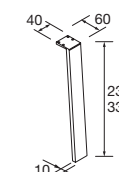

LEGS FOR WASH BOWLS / VENETO HEIGHT 230 mm

SET OF 2 CHROME LEGS

	Gloss anodized	£
330	23899	33

UNIIQ 230 / 330 2 LEGS SET

	White	Black	Chrome	£
230	24716	24717	24718	54
330	24713	24714	24715	68

KLIM 230 / 330 2 LEGS SET