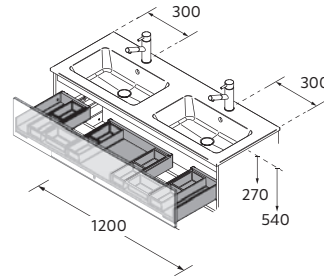

METALLIC DRAWER WITH PIPE CUTOUT

	Onix	£
1200	120624	305