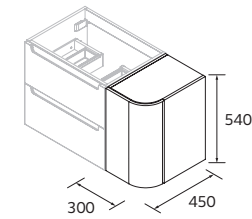

ALLIANCE CURVED WALL-HUNG UNIT WITH 1 DOOR

- Sienna Oak
- Montana Oak
- Walnut Maya
- £
- Gloss white
- White cotton
- Moon grey
- Black velvet
- Green forest
- Macchiato
- Terracota
- Night blue
- Blue fog
- £

300	119656	119655	102832	407	97025	97026	119654	97027	97038	97034	103624	97036	97035	435