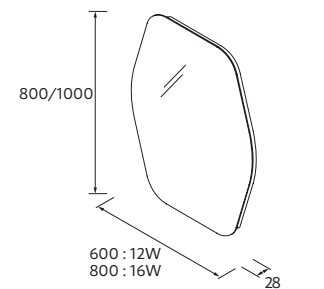

REFLEJO

		€
800	20740	~~382~~
1000	20741	~~470~~
1200	20742	~~500~~
1400	91115	~~509~~
1600	91116	~~597~~

MOON

		€
600	91120	~~302~~
800	83963	~~320~~
1000	83964	~~488~~

DOPPIO

		€
1150	103355	~~878~~

SUNRISE

		€
800	86287	~~359~~
1000	86289	~~480~~

SHELF SUNRISE

	White	Matt black	€
800	86288	91113	~~198~~
1000	86290	91114	~~205~~

OLIMPIA

		€	Black velvet	€	Gold	€
920	113741	~~329~~	113740	~~396~~	113739	~~396~~

ORGANIC

		€
600	26775	~~440~~
800	26776	~~588~~

EMILE

		€
500	113753	~~500~~
700	113754	~~588~~

LOUIS

		€
600	113751	~~406~~
700	113752	~~539~~