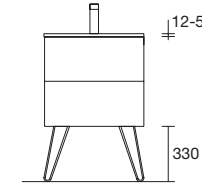

	Black	£
160 x 322	104592	51

INTERIOR DRAWER ORGANISER, 2 COMPARTMENTS

	Black	£
160 x 322	104593	75

INTERIOR DRAWER ORGANISER, 6 COMPARTMENTS

	Black	£
273 x 322	104583	81

LEGS FOR INTEGRAL WASHBASINS HEIGHT 330 mm