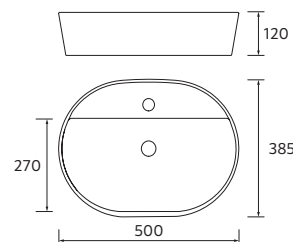

TENTO
Porcelain