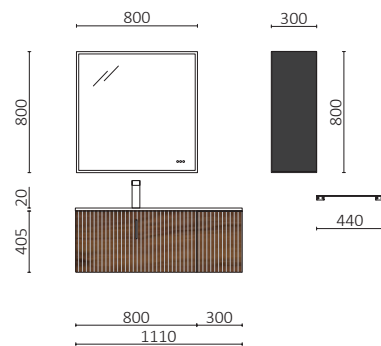

BIBA 1100/R WALNUT MAYA		£
103015	Wall hung vanity BIBA 800 Walnut Maya	656
103336	Handle FIBI Inox	23
113814	Wall hung storage unit BIBA 300 Walnut Maya	290
113786	Basin CONSTANZA 1100 right Matt white	515
FULL PRICE		1484
113761	Mirror MEMPHIS 800	753
103973	Bottle trap POSYX Chrome brass	62
114577	Clicker valve CERAX Matt white	41
103337	Towel rail SQUARE BARRA 440 Matt black	90
96942	Cabinet ALLIANCE 800 Black velvet	288

P.174