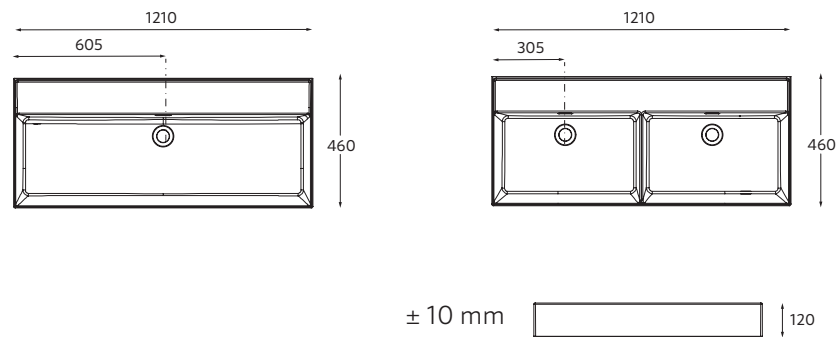

Centered	£	1 sink, 2 taps	£	Double	£
610	23400	283	1210	23399	532
810	23401	297			
1010	23397	344			
1210	24177	532			

NOTE: Fittings for wall hanging are included

VENETO WITHOUT TAP HOLE
Gloss white porcelain