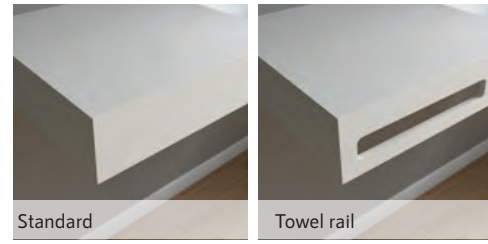

Solid surface skirted sink, with Lago bowl and overflow, including fixing brackets

Available finishes

Download order sheet
www.salgar.net

Bowl size

460mm
Units ≥ 600 mm

Tap options

Integrated

560mm
Units ≥ 800 mm