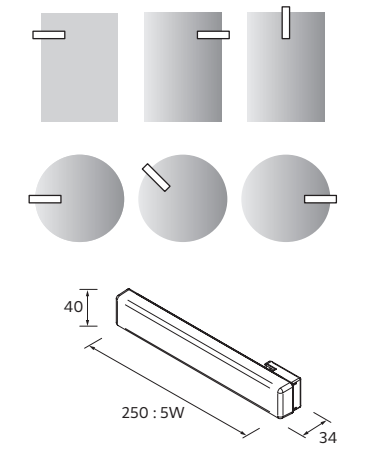

Lights
LED LIGHT