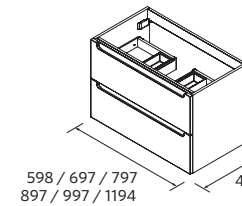

WALL-HUNG UNIT MONTERREY 2 DRAWERS

600	119328	119322	102937	746	26675	81714	119316	91039	96534	81717	103611	81726	81720	803
700	119329	119323	102938	767	96455	96472	119317	96473	96478	96474	103612	96476	96475	823
800	119330	119324	102939	788	26678	81715	119318	91040	96536	81718	103613	81727	81721	844
900	119331	119325	102940	810	96479	96484	119319	96485	96500	96486	103614	96498	96491	866
1000	119332	119326	102941	830	26681	81716	119320	91041	96538	81719	103615	81728	81722	887
1200	119333	119327	102942	873	26684	96526	119321	96527	96532	96528	103616	96530	96529	929