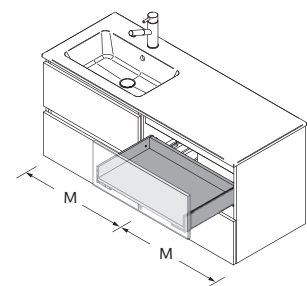

METALLIC DRAWER WITHOUT PIPE CUTOUT

	Onix	£
600	103306	177
700	103307	191
800	103308	205
900	103309	219
1000	103310	232

UNIIQ 230 / 330 2 LEGS SET

	White	Black	Chrome	£
230	24716	24717	24718	54
330	24713	24714	24715	68

KLIM 230 / 330 2 LEGS SET

	White	Black	Inox	£
230	84135	84136	84137	32
330	84131	84132	84134	40

INTERIOR DRAWER ORGANISER, 1 COMPARTMENT

	Black	£
322	104592	51

INTERIOR DRAWER ORGANISER, 2 COMPARTMENTS

	Black	£
322	104593	75

INTERIOR DRAWER ORGANISER, 6 COMPARTMENTS

	Black	£
332	104583	81

DEVA 230 / 330 2 LEGS SET

	White	Black	Chrome	£
230	84128	84129	84130	70
330	84125	84126	84127	76

DANNA 230 / 330 2 LEGS SET

	White	Black	Pine	£
230	84141	84142	84143	35
330	84138	84139	84140	41