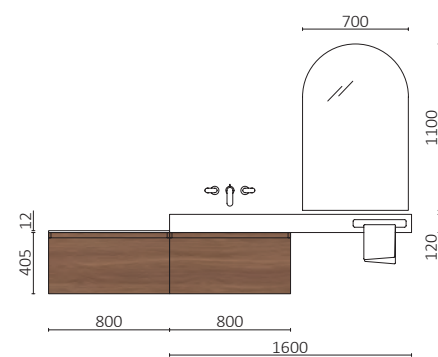

P.52

MARA 2400 AMERICAN WALNUT		£
113997	Wall hung vanity MARA 800 American Walnut x 2	1790
120217	Bespoken basin NAILA 1511 - 1610 Matt white solid surface	1485
97497	Worktop 800 Matt white solid surface	297
FULL PRICE		3572
113754	Mirror EMILE 700	561
103973	Bottle trap POSYX Chrome brass	62
119871	Clicker/open valve ELIA Matt white solid surface	133