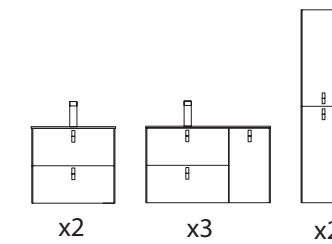

UNIIQ HANDLE

	Chrome	Matt white	Matt black	£
23	113733	113732	113734	9