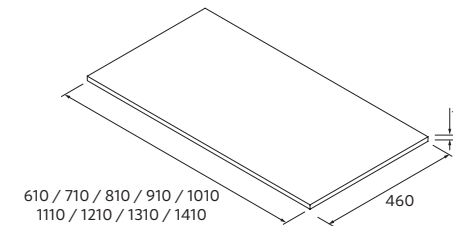

More options of worktops and mechanised worktops on page 305

Consult our guide to worktops drill holes

MONOLITH ROUND
Porcelain

	£		£
450	114525	442	114526 593

MONOLITH SQUARE
Porcelain

	£		£
420	114523	442	114524 593

ALTIRO
Porcelain

	£
390	24555 290

LOKUM
Porcelain

	£
400	87734 297

KANDY
Porcelain

	£		£
360	91489	278	114519 345

COZY
Porcelain

	£
420	114532 276

VENICE
Porcelain

	£		£
480	114534	114535	248

DUNE
Porcelain

	£
360	114522 373

LOOP
Porcelain

	£		£
410	114520	114521	414

VARMEGA
Porcelain

	£
500	24553 230

TALEA
Solid surface

	£		£
360	97649	347	97652 375

TENTO
Porcelain

	£
420	24551 216
500	24552 238

BOL
Solid surface

	£
390	26536 330

BULKAN
Solid surface

	£
390	91491 357

MAEL
Solid surface

	£		£
500	97654	347	97655 375

EMMA
Solid surface

	£
510	119075 449
710	119076 542

CARLA
Porcelain

	£		£		£		£
460	103343	207	102280	102282	102283	371	

Discover the new INTRA accessories, designed exclusively for the EMMA basin. Find them on page 335

BICA
Solid surface

	£		£		£		£		£		£		£		£
390	97647	347	97648	375	120102	103315	102271	103314	103313	103312	413				

WORKTOPS 16 MM

							£
600	117890	117897	102253	22960	96819	96820	105
700	117891	117898	102819	96827	96839	96840	113
800	117892	117899	102254	22964	96848	96861	121
900	117893	117900	102820	97401	97402	97403	128
1000	117894	117901	102255	22968	96864	96880	136
1100	121492	121494	121496	121498	121500	121502	144
1200	117895	117902	102256	22972	96890	96898	151
1300	121493	121495	121497	121499	121501	121503	158
1400	117896	117903	104516	104508	113970	113971	164

WORKTOPS 35 MM

		£
600	120078	250
700	120079	282
800	120080	315
900	120081	359
1000	120082	389
1100	121504	423
1200	120083	457
1300	121505	491
1400	120084	524