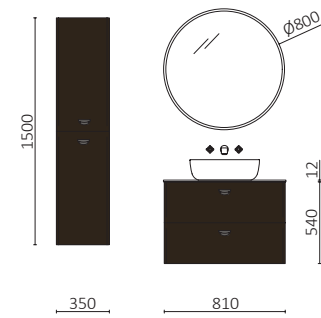

P.116

UNIIQ 800 EBROM		£
119889	Wall hung vanity UNIIQ 800 Ebrom	620
113764	Handle EMOJI Mokka x 2	50
97370	Worktop UNIIQ 800 White marble	366
103343	Countertop basin CARLA 46 Gloss white	207
FULL PRICE		1243
103359	Mirror MITO CURVE 800 Black	599
103973	Bottle trap POSYX Chrome brass	62
102303	Open valve FLOW Chrome	71
119896	Wall hung tall unit UNIIQ Ebrom	689
113764	Handle EMOJI Mokka x 2	50