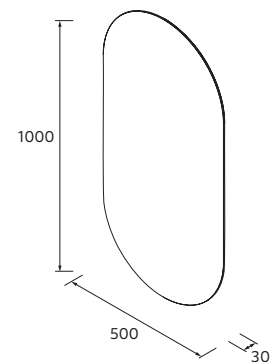

MIRRORS WITH 5 MM BUFFED GLASS

SENA

	/	€
* 400	16906	~~118~~
* 500	16907	~~102~~
600	16908	~~108~~
700	16909	~~108~~
800	16910	~~129~~
900	16911	~~138~~
1000	16912	~~123~~
1200	17893	~~166~~
1400	84861	~~199~~ *

MAGNIFYING BEAUTY MIRROR

	/	€
140	24569	~~82~~

SENA

	/	€
1200	87584	~~196~~
1400	87585	~~208~~

MAGNIFYING BEAUTY MIRROR METAL PLATE

	/	€
140	26777	~~98~~

OASIS

	/	€
400	103356	~~85~~
600	91130	~~109~~
800	91131	~~139~~
1000	91132	~~188~~

MAGNIFYING BEAUTY WALL MIRROR

	/	€
200	26768	~~82~~

OVALO

	/	€
500	103357	~~139~~

MAGNIFYING BEAUTY WALL MIRROR WITH LIGHT

	/	€
215	26769	~~372~~