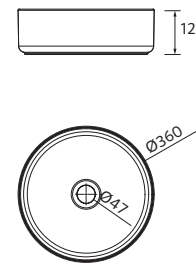

VARMEGA
Porcelain

Gloss white £

500	24553	230