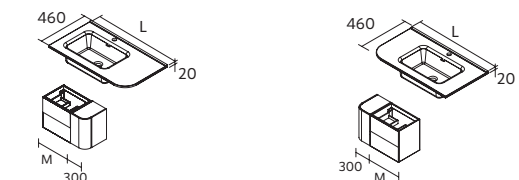

Shifted right			£	Left shifted			£
910	113794	381		910	113793	381