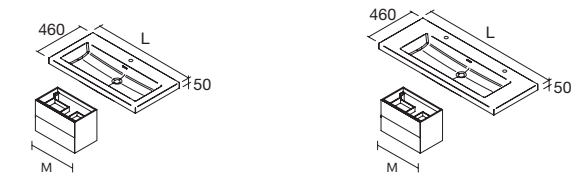

Centered	£	1 sink, 2 taps	£		
605	20748	317	1205	26938	503
705	20749	332			
805	20750	350			
905	20751	365			
1005	20752	393			
1205	23396	478