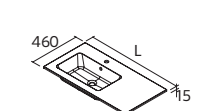

VILNA
White matt mineralsolid

Centered		£
605	91234	365
805	91235	437
1005	91236	511

Double		£
1205	91237	628
1605	97056	896

Shifted right		£
1005	97045	578
1605	97055	896

Left shifted		£
1005	97044	578
1605	97054	896

NOTE: Under sink insert drawer with pipe cutout necessary