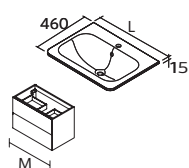

Pair it with the Cerax porcelain waste valve. See page 304

Standard

Towel rail

Standard

Towel rail

UNIIQ
White matt mineralsolid

	Centered	£
605	97058	509
805	97059	537

	Shifted right	£
905	24543	551
1205	24545	634