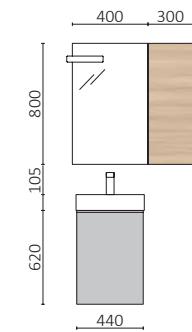

P.267

AIDA MOON GREY		£
119559	Wall hung vanity AIDA 440 Moon grey	228
114616	Handle AIDA Brushed black	16
114533	Basin AIDA Gloss white	159
FULL PRICE		403
16906	Mirror SENA 400	113
97640	Light JUDI	68
103973	Bottle trap POSYX Chrome brass	62
102305	Open valve FLOW Matt black	71
120094	Cabinet ALLIANCE 800 Sienna Oak	274