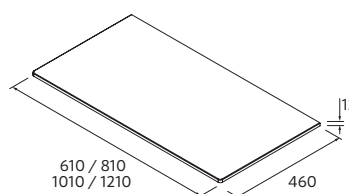

WORKTOP THICKNESS 35 MM

	£
Montana Oak	

600	120078	250
800	120080	315
1000	120082	389
1200	120083	457

WORKTOPS WITH A THICKNESS OF 12 MM

	£		£		£		£
Matt white solid surface		Black slate		White marble		Terrazo natura	