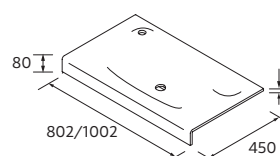

OCEAN HORIZON

Basin, drawer, and handle are designed to function as an integral unit.

BASIN OCEAN

Matt white solid surface

Centered	Code	Price (£)
800	120585	869
1000	120586	925

Combine it with the new Elia valve in solid surface. See page 304