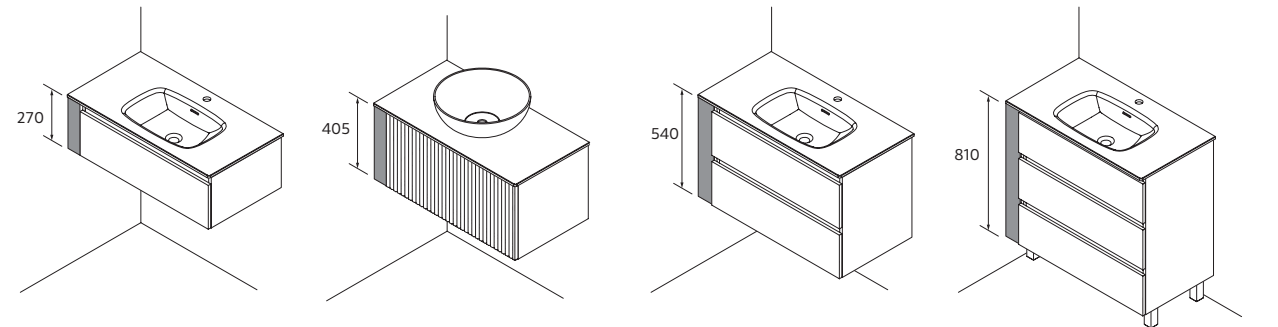

Recommended distance for worktops and washbasins close to the wall

STRIPS

	Sienna Oak	Montana Oak	Walnut Maya	£	Gloss white	White cotton	Moon grey	Black velvet	Green forest	Macchiato	Terracota	Night blue	Blue fog	£

270	120066	120070	102793	22	24305	96800	120074	96809	102791	102790	103625	102788	102789	22
405	120067	120071	102813	29	-	102815	120075	102814	102810	102809	102812	102807	102808	29
540	120068	120072	102799	36	24312	96810	120076	96811	102797	102796	103626	102794	102795	36
810	120069	120073	102800	43	102801	102803	120077	102802	103725	103724	103627	103722	103723	43