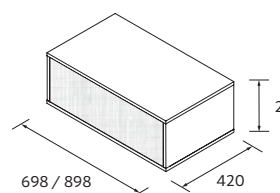

WALL HUNG UNIT OCEAN 1 DRAWER

Color	Code	Price (£)	
Sienna Oak	120580	634	
Walnut Maya	120579	634	
Moon grey	120577	647	
Green forest	120578	647	
	900	120584	661
		120583	661
		120581	675
		120582	675