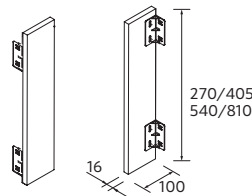

STRIPS

	Sienna Oak	Montana Oak	Walnut Maya	£	Gloss white	White cotton	Moon grey	Black velvet	Green forest	Macchiato	Terracota	Night blue	Blue fog	£

270	120066	120070	102793	22	24305	96800	120074	96809	102791	102790	103625	102788	102789	22
405	120067	120071	102813	29	-	102815	120075	102814	102810	102809	102812	102807	102808	29
540	120068	120072	102799	36	24312	96810	120076	96811	102797	102796	103626	102794	102795	36
810	120069	120073	102800	43	102801	102803	120077	102802	103725	103724	103627	103722	103723	43