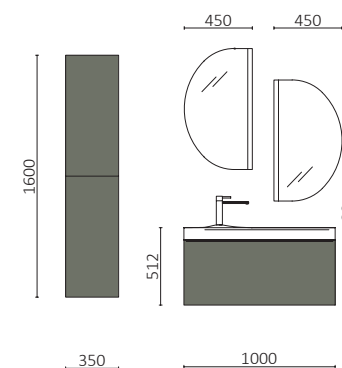

OCEAN HORIZON 1000 GREEN FOREST		£
120593	Wall hung vanity OCEAN 1000 Green forest	773
120724	Handle OCEAN 1000 Matt black	39
120586	Basin OCEAN 1000 Matt white solid surface	925
FULL PRICE		1737
120109	Mirror LENA x 2	720
102307	Reduced bottle trap CONEX White	75
119871	Clicker/open valve ELIA Matt white solid surface	133

P.22