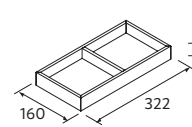

INTERIOR DRAWER ORGANISER, 1 COMPARTMENT

	Black	£
322	104592	51