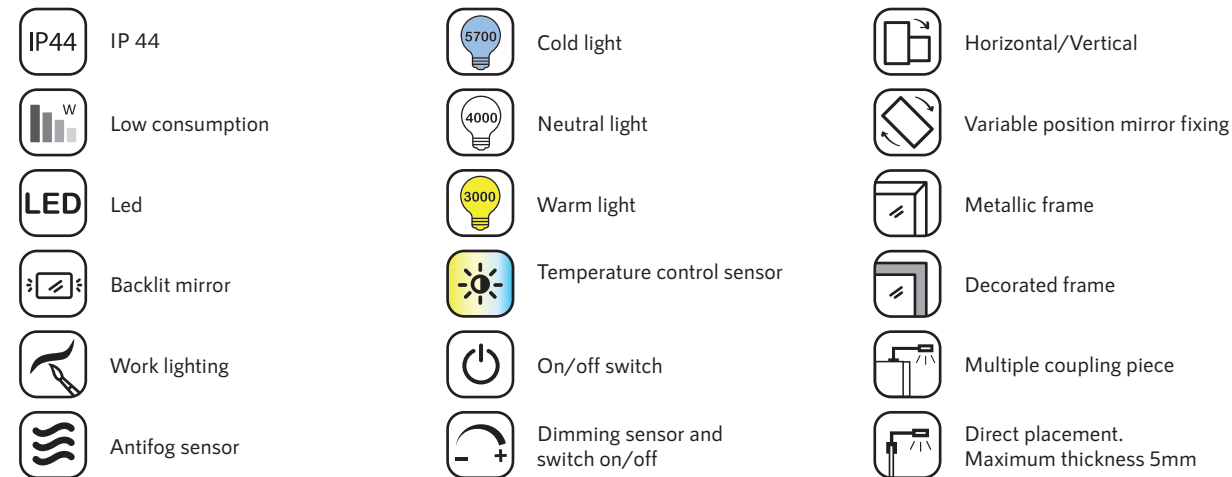

Salsar

Discover
the future

Iconography

Series

Ironworks

Features

Compakt

Mirrors and wall lamps

3.

Give realism to your stay

It's time to add realism to your space by choosing the materials and finishes for the walls, ceiling, and floor. In the top left menu, you will find the option "Coatings" which will show you the different types of materials available. Once you have selected the material, drag it onto the desired wall or floor." Continue adding realism to your stay by including decoration, lighting, or heating in the "Additional Elements" category within "Furniture".