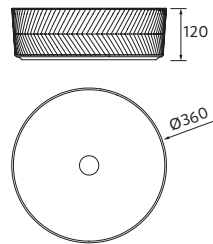

BOL
Solid surface

	Matt white	£
390	26536	330