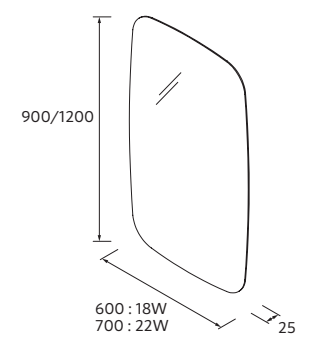

REFLEJO

		€
800	20740	~~382~~
1000	20741	~~470~~
1200	20742	~~500~~
1400	91115	~~509~~
1600	91116	~~597~~

MOON

		€
600	91120	~~302~~
800	83963	~~320~~
1000	83964	~~488~~

DOPPIO

		€
1150	103355	~~878~~

SUNRISE

		€
800	86287	~~359~~
1000	86289	~~480~~

SHELF SUNRISE

	White	Matt black	€
800	86288	91113	~~198~~
1000	86290	91114	~~205~~

OLIMPIA

		€	Black velvet	€	Gold	€
920	113741	~~329~~	113740	~~396~~	113739	~~396~~

ORGANIC

		€
600	26775	~~440~~
800	26776	~~588~~

EMILE

		€
500	113753	~~500~~
700	113754	~~588~~

LOUIS

		€
600	113751	~~406~~
700	113752	~~539~~