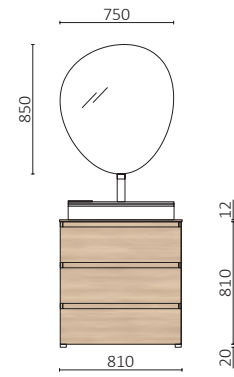

P.234

SPIRIT 800 SIENNA OAK		£
119457	Vanity SPIRIT 800 Sienna Oak	744
97257	Set of 4 legs Matt grey	28
97497	Worktop 800 Matt white solid surface	297
119076	Countertop basin EMMA 710 Matt white	542
FULL PRICE		1611
120110	Mirror SHARON .	604
103973	Bottle trap POSYX Chrome brass	62
119871	Clicker/open valve ELIA Matt white solid surface	133
120597	Shelf / Basin INTRA ROUND Matt white solid surface	64