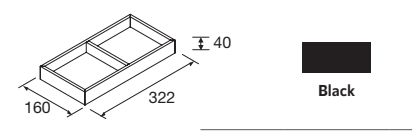

INTERIOR DRAWER ORGANISER, 2 COMPARTMENTS

	£
Black	

322	104593	75