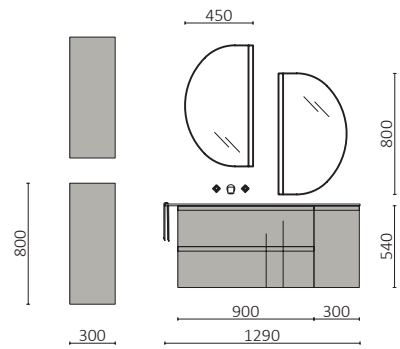

P.94

MAM 1200/R MOON GREY		£
119551	Wall hung vanity MAM 900 right Moon grey	1371
119553	Wall hung storage unit MAM 300 right Moon grey	335
97396	Basin MAM 1290 right with towel rail Matt white solid surface	761
FULL PRICE		2467
120109	Mirror LENA x 2	720
103973	Bottle trap POSYX Chrome brass	62
102306	Clicker valve FLOW Matt black	76
120096	Cabinet ALLIANCE 800 Moon grey x 2	576