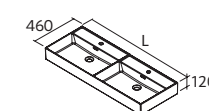

VENETO
Gloss white porcelain

Centered		£
610	23400	283
810	23401	297
1010	23397	344

Double		£
1210	23398	546