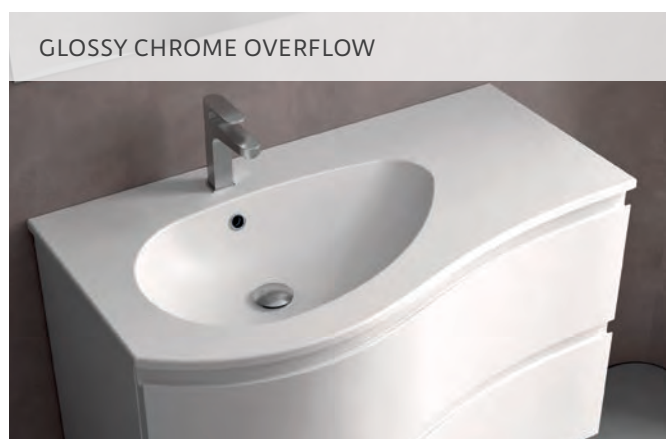

MAM WITHOUT TAP HOLE
Matt white solid surface

Shifted right			Left shifted		
		£			£
910	87596	522	910	87597	522
1210	121620	677	1210	121621	677
1510	121849	833	1510	121850	833

Special Product

Bespoke solid surface inset basin with machining option for tap.