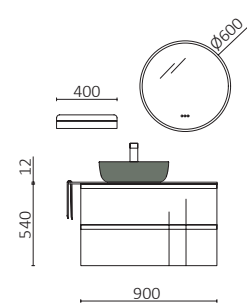

P.96

MAM 900/R WHITE COTTON		£
113797	Wall hung vanity MAM 900 right White cotton	1371
103293	Worktop MAM 990 right with towel rail Terrazo natura	532
102283	Countertop basin CARLA 46 Hunter	371
FULL PRICE		2274
113757	Mirror KORI CURVE 600	545
103973	Bottle trap POSYX Chrome brass	62
102305	Open valve FLOW Matt black	71
82333	Shelf 400 Matt white solid surface	136