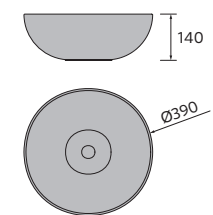

EMMA
Solid surface