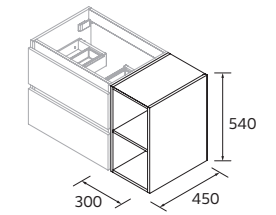

£				£

300	119665	119664	102825	166	96976	96977	96978	184