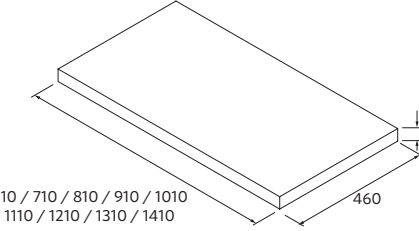

610 / 710 / 810 / 910 / 1010
1110 / 1210 / 1310 / 1410

WORKTOPS 16 MM

						£

600	117890	117897	102253	22960	96819	96820	105
700	117891	117898	102819	96827	96839	96840	113
800	117892	117899	102254	22964	96848	96861	121
900	117893	117900	102820	97401	97402	97403	128
1000	117894	117901	102255	22968	96864	96880	136
1100	121492	121494	121496	121498	121500	121502	144
1200	117895	117902	102256	22972	96890	96898	151
1300	121493	121495	121497	121499	121501	121503	158
1400	117896	117903	104516	104508	113970	113971	164

WORKTOPS 35 MM

	£

600	120078	250
700	120079	282
800	120080	315
900	120081	359
1000	120082	389
1100	121504	423
1200	120083	457
1300	121505	491
1400	120084	524