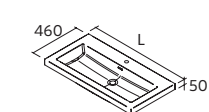

TOSCANA
Gloss white mineral load

Centered		£
605	20748	317
805	20750	350
1005	20752	393

Double		£
1205	20753	545