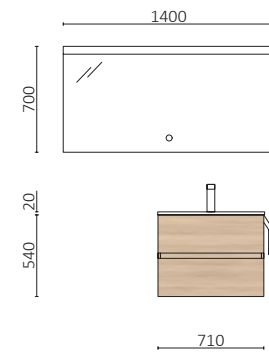

P.263

FUSSION 40 700 SIENNA OAK		£
119558	Wall hung vanity FUSSION LINE 700 DEPTH 40 Sienna Oak	428
97070	Basin Depth 40 IBERIA 710 White porcelain	198
FULL PRICE		626
23027	Single towel rail JAZZ White	56
97601	Mirror ORLEANS 1400	689
103973	Bottle trap POSYX Chrome brass	62
102304	Clicker valve FLOW Chrome	76