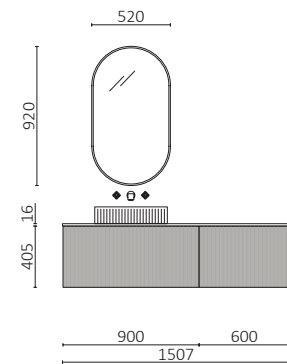

BIBA 1500/R MOON GREY		£
119080	Wall hung vanity BIBA 900 Moon grey	718
105683	Handle LINA 900 Matt gold	35
119077	Wall hung vanity BIBA 600 Moon grey	628
102302	Handle LINA 600 Matt gold	29
120355	Worktop 1411 - 1510 Matt white solid surface	587
114534	Countertop basin VENICE Matt white	248
FULL PRICE		2245
113739	Mirror OLIMPIA 920 Gold	455
103973	Bottle trap POSYX Chrome brass	62
102305	Open valve FLOW Matt black	71
118726	Trap tray Onix	20

P.180