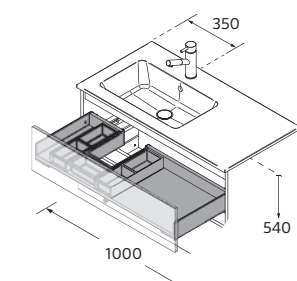

METALLIC DRAWER WITH PIPE CUTOUT, RIGHT

Onix	£
1000	103417 232