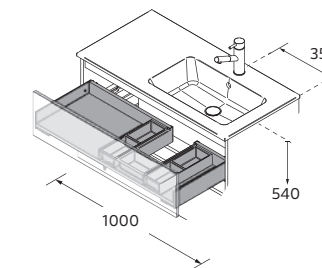

METALLIC DRAWER WITH PIPE CUTOUT, RIGHT

	Onix	£
1000	103417	232

METALLIC DRAWER WITH PIPE CUTOUT, LEFT

	Onix	£
1000	103418	232

HANDLE FOLK

	Chrome	Matt black	Gloss gold	£
95	91337	91339	91336	18

INTERIOR DRAWER ORGANISER, 1 COMPARTMENT

	Black	£
322	104592	51

INTERIOR DRAWER ORGANISER, 2 COMPARTMENTS

	Black	£
322	104593	75

INTERIOR DRAWER ORGANISER, 6 COMPARTMENTS

	Black	£
332	104583	81