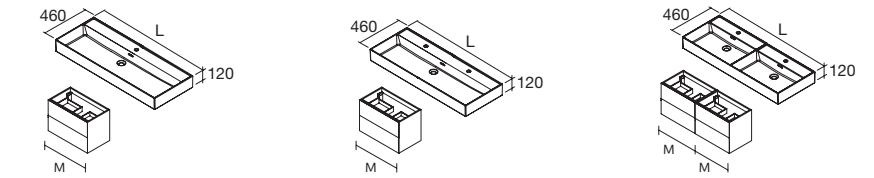

Centered	£	1 sink, 2 taps	£	Double	£
610	23400	283	1210	23399	532
810	23401	297			
1010	23397	344			
1210	24177	532			

NOTE: Fittings for wall hanging are included

VENETO WITHOUT TAP HOLE
Gloss white porcelain