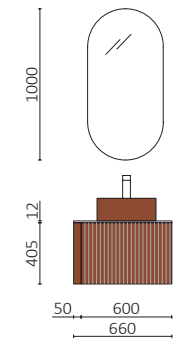

P.166

BIBA 660 TERRACOTA

		£
102989	Wall hung vanity BIBA 600 Terracota	531
102302	Handle LINA 600 Matt gold	29
102812	Wood strip ALLIANCE 405 Terracota	29
120347	Worktop 611 - 710 Matt white solid surface	340
103314	Countertop basin BICA Terracota	413
FULL PRICE		1342
103357	Mirror OVALO	137
103973	Bottle trap POSYX Chrome brass	62
119871	Clicker/open valve ELIA Matt white solid surface	133