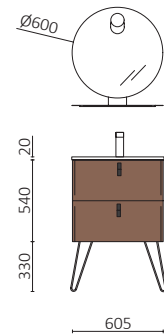

P.117

UNIIQ 600 CAJUN		£
117883	Wall hung vanity UNIIQ 600 Cajun	592
113734	Handle UNIIQ Matt black x 2	18
97058	Basin UNIIQ 600 Matt mineral solid	509
24714	Set of 2 legs UNIIQ Black	68
FULL PRICE		1187
120111	Mirror MIKE 600	518
103973	Bottle trap POSYX Chrome brass	62
114577	Clicker valve CERAX Matt white	41