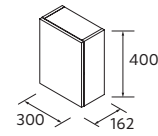

- Sienna Oak
- Montana Oak
- Walnut Maya
- £
- Gloss white
- White cotton
- Moon grey
- Black velvet
- Green forest
- Macchiato
- Terracota
- Night blue
- Blue fog
- £

300 120091 120092 102843 230 96927 96928 120093 96929 96939 96935 103607 96937 96936 258

ALLIANCE TALL UNIT 1000 1 DOOR