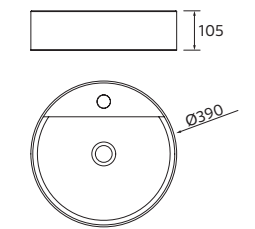

COUNTERTOP BASINS

	Matt black	Matt grey	£
410	114520	114521	414

	Sand	£
360	114522	373

	Matt white	£
390	26536	330

	Matt black	£
390	91491	357

	Matt white	£
510	119075	449
710	119076	542

Discover the new INTRA accessories, designed exclusively for the EMMA basin. Find them on page 335

	Matt white	£	Matt black	£
390	97647	347	97648	375

	Moon grey	Green forest	Macchiato	Terracota	Night blue	Blue fog	£
390	120102	103315	102271	103314	103313	103312	413

	Matt white	£	Matt black	£
360	97649	347	97652	375

	Matt white	£	Matt black	£
500	97654	347	97655	375

Consult our guide to worktops drill holes