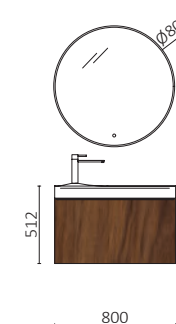

OCEAN HORIZON 800 WALNUT MAYA		£
120588	Wall hung vanity OCEAN 800 Walnut Maya	662
120723	Handle OCEAN 800 Matt black	35
120585	Basin OCEAN 800 Matt white solid surface	869
FULL PRICE		1566
113746	Mirror GLOBE 800 Black	506
102307	Reduced bottle trap CONEX White	75
119871	Clicker/open valve ELIA Matt white solid surface	133

P.24