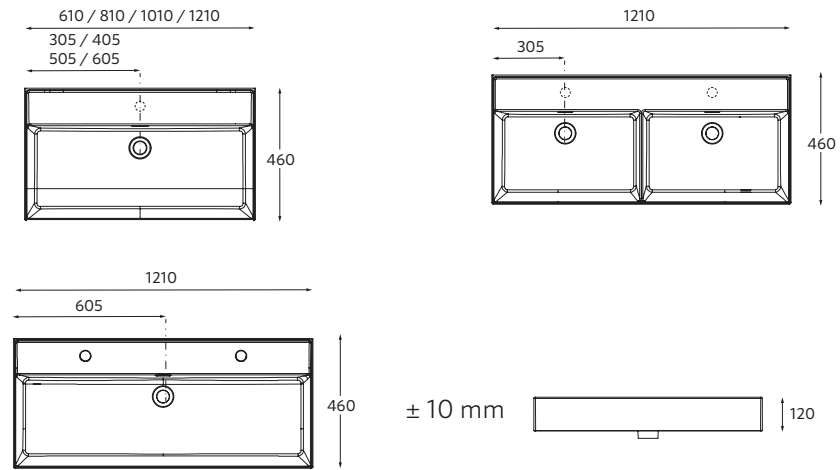

Centered	£	1 sink, 2 taps	£	Double	£
610	23400	283	1210	23399	532
810	23401	297			
1010	23397	344			
1210	24177	532			

NOTE: Fittings for wall hanging are included

VENETO WITHOUT TAP HOLE
Gloss white porcelain