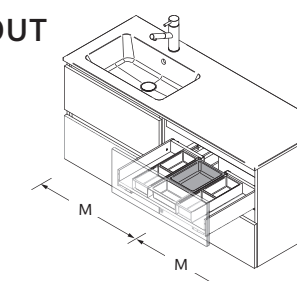

510	119075	449
710	119076	542

Combine it with the new Elia valve in solid surface. See page 304

METALLIC DRAWER WITHOUT PIPE CUTOUT

Onix	£
600	103306 177
800	103308 205
1000	103310 232

TRAP TRAY

Onix	£
165	118947 79