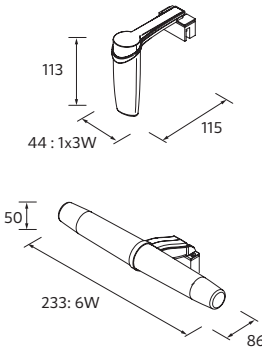

LED LIGHT

ELSA

Gloss chrome €

44	23537	~~48~~
233	113771	~~58~~

BOREAL

/ €

308	84122	~~100~~
500	84123	~~106~~
700	84124	~~205~~

OPTIMUS

/ €

600	87811	~~120~~
700	103347	~~139~~
800	87812	~~106~~
900	103348	~~139~~
1000	87813	~~205~~

JUDI

/ €

250	97640	~~58~~

GILDA

/ €

90	91238	~~62~~

CIRCUS

Black €

315	103349	~~106~~
420	103350	~~139~~
525	103351	~~190~~

Lights
LED LIGHT