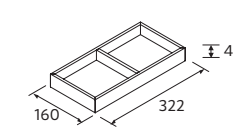

INTERIOR DRAWER ORGANISER, 2 COMPARTMENTS