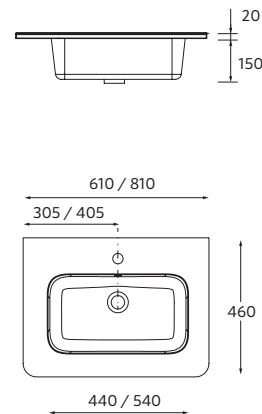

Special Product

Bespoke solid surface inset basin with machining option for tap and integrated towel rail. Order form to be completed.

Download order sheet
www.salgar.net

UNIIQ
Matt white porcelain

	Centered	£
610	113427	254
810	113428	316