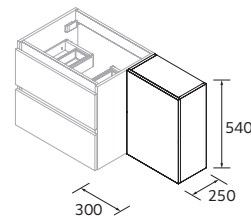

- Sienna Oak
- Montana Oak
- Walnut Maya
- £
- Gloss white
- White cotton
- Black velvet
- £

300	119671	119670	102824	221	87512	97003	97004	236