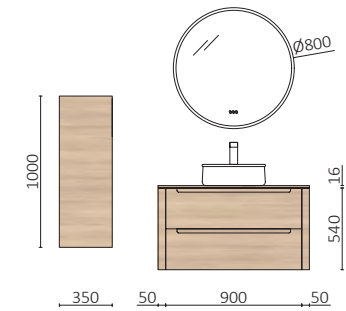

P.205

MONTERREY 900 SIENNA OAK		£
119331	Wall hung vanity MONTERREY 900 Sienna Oak	810
120068	Wood strip ALLIANCE 540 Sienna Oak x 2	72
117894	Worktop 1000 Sienna Oak	136
114532	Countertop basin COZY Matt white	276
FULL PRICE		1294
113758	Mirror KORI CURVE 800	683
103973	Bottle trap POSYX Chrome brass	62
102303	Open valve FLOW Chrome	71
120100	Tall unit ALLIANCE 1000 Sienna Oak	399