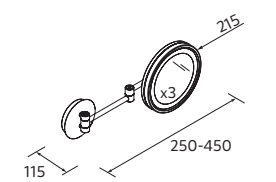

MAGNIFYING BEAUTY WALL MIRROR

	/	€
200	26768	82

OVALO

	/	€
500	103357	139

MAGNIFYING BEAUTY WALL MIRROR WITH LIGHT

	/	€
215	26769	372

LED LIGHT

ELSA