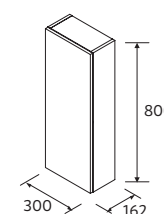

ALLIANCE CABINET 800 1 DOOR

Color	Code	Price (£)
Sienna Oak	120094	274
Walnut Maya	102838	274
Moon grey	120096	288
Green forest	96951	288