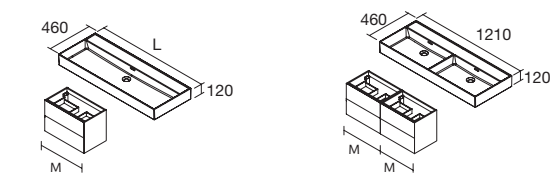

Centered	£	1 sink, 2 taps	£	Double	£
610	23400	283	1210	23399	532
810	23401	297			
1010	23397	344			
1210	24177	532			

NOTE: Fittings for wall hanging are included

VENETO WITHOUT TAP HOLE
Gloss white porcelain