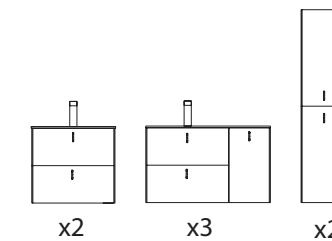

Special Product

Bespoke solid surface inset basin with machining option for tap and integrated towel rail. Order form to be completed.

Download order sheet
www.salgar.net

UNIIQ
Matt white porcelain

	Centered	£
610	113427	254
810	113428	316