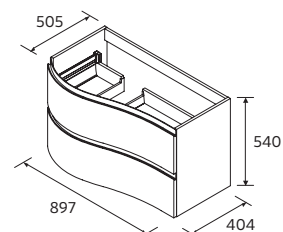

RIGHT

MAM WALL HUNG UNIT 2 DRAWERS R

								£
900	113797	119551	113798	113803	113800	113802	113801	1371