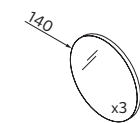

MAGNIFYING BEAUTY MIRROR METAL PLATE

	/	€
140	26777	~~98~~

OASIS

	/	€
400	103356	~~85~~
600	91130	~~109~~
800	91131	~~139~~
1000	91132	~~188~~