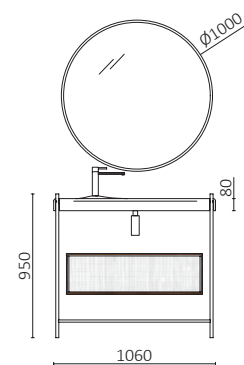

P.14

OCEAN ICONIC 1060 GREEN FOREST		£
120596	Washbasin Set OCEAN 1060	1693
FULL PRICE		1693
120582	Wall hung storage unit OCEAN 900 Green forest	675
103360	Mirror MITO CURVE 1000 Black	765
103974	Bottle trap SMART Matt black	90
119871	Clicker/open valve ELIA Matt white solid surface	133

P.16