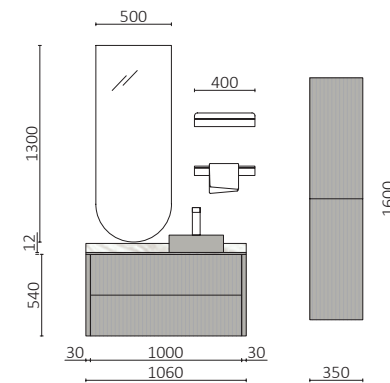

P.167

BIBA 1060 MOON GREY

		£
119112	Wall hung vanity BIBA 1000 Moon grey	869
103959	Handle LINA 1000 Brushed black x 2	74
97582	Wood strip 1001 - 1400 White marble x 3	366
120076	Wood strip ALLIANCE 540 Moon grey x 2	72
120389	Worktop 1011 - 1110 White marble	492
120102	Countertop basin BICA Moon grey	413
FULL PRICE		2286
113753	Mirror EMILE 500	506
103976	Bottle trap CONEX Chrome brass	117
119871	Clicker/open valve ELIA Matt white solid surface	133
82333	Shelf 400 Matt white solid surface	136
26126	Towel rail shelf 400 Matt white solid surface	108
119123	Wall hung tall unit BIBA Moon grey	628

P.166

BIBA 660 TERRACOTA

		£
102989	Wall hung vanity BIBA 600 Terracota	531
102302	Handle LINA 600 Matt gold	29
102812	Wood strip ALLIANCE 405 Terracota	29
120347	Worktop 611 - 710 Matt white solid surface	340
103314	Countertop basin BICA Terracota	413
FULL PRICE		1342
103357	Mirror OVALO	137
103973	Bottle trap POSYX Chrome brass	62
119871	Clicker/open valve ELIA Matt white solid surface	133