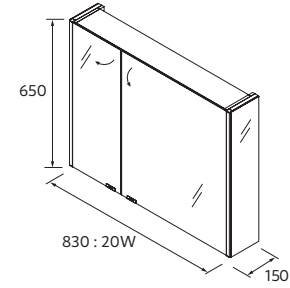

CABINET ALLIANCE

	/	€
830	83155	963