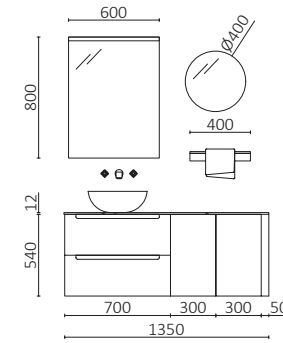

P.204

MONTERREY 1350/R WHITE COTTON		£
96472	Wall hung vanity MONTERREY 700 White cotton	823
97003	Wall hung storage unit ALLIANCE 300 White cotton x 2	472
96810	Wood strip ALLIANCE 540 White cotton	36
120407	Worktop 1311 - 1410 Terrazo natura	603
26536	Countertop basin BOL Matt white	330
FULL PRICE		2264
16908	Mirror SENA 600	122
87811	Light OPTIMUS 600	127
103973	Bottle trap POSYX Chrome brass	62
102303	Open valve FLOW Chrome	71
103356	Mirror OASIS 400	95
26126	Towel rail shelf 400 Matt white solid surface	108