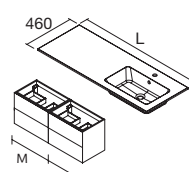

Shifted right	£	Left shifted	£	Shifted right	£	Left shifted	£
905 97042	551	905 97041	551	1405 97052	689	1405 97051	689
1005 97045	578	1005 97044	578	1605 97055	896	1605 97054	896
1205 97048	620	1205 97047	620				

i If an offset washbasin is requested for a 900, 1000, or 1200 mm unit, it will be essential to include an offset siphon-saving drawer.