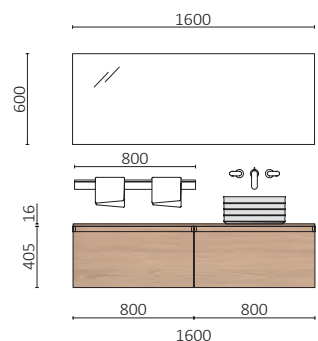

MARA 1600 EUROPEAN OAK		£
113996	Wall hung vanity MARA 800 European Oak x 2	1790
114030	Worktop MARA 1600 European Oak	551
114521	Countertop basin LOOP Matt grey	414
FULL PRICE		2755
91116	Mirror REFLEXO 1600	657
103973	Bottle trap POSYX Chrome brass	62
102305	Open valve FLOW Matt black	71
24731	Towel rail shelf 601 - 800 Matt white solid surface	205

P.58