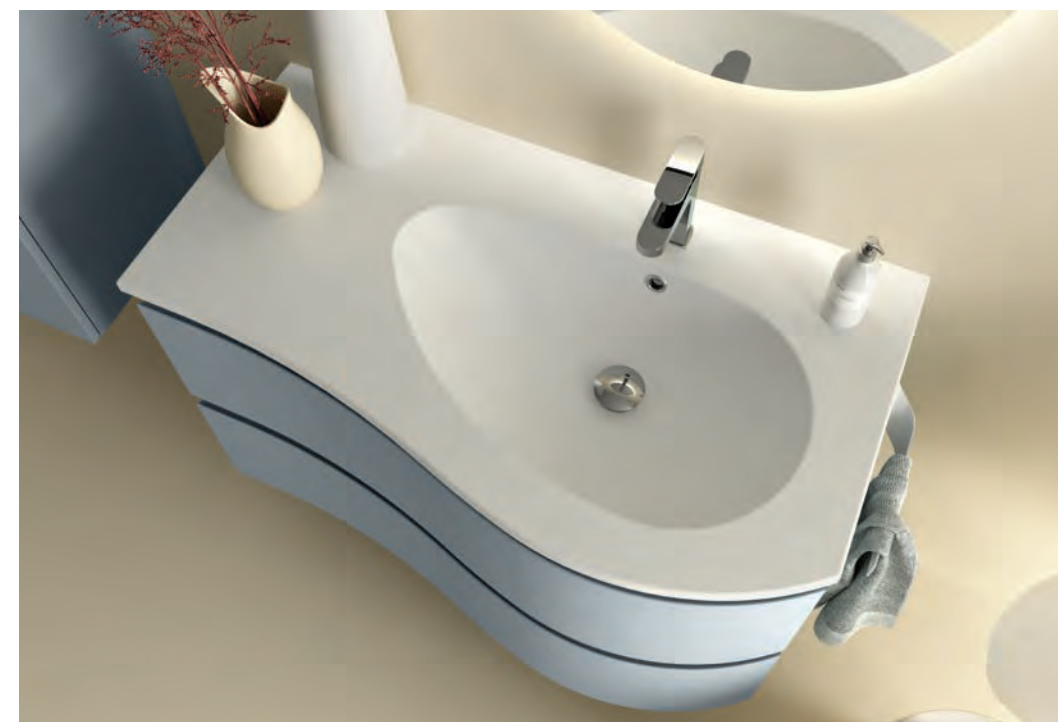

There are several options of inset washbasins for the Mam unit. In this case, we have a solid mineral washbasin available in two finishes: matt white and gloss white.

MAM 900/L BLUE FOG