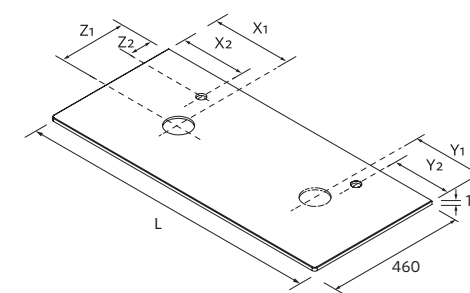

€		€		€		€
		Matt white solid surface	€	Black slate	€	White marble	€	Terrazzo natura	€
<610	120346	~~280~~	280	120365	~~386~~	386	120384	~~386~~	386
611 - 710	120347	~~300~~	300	120366	~~308~~	308	120385	~~308~~	308
711 - 810	120348	~~308~~	308	120367	~~300~~	300	120386	~~300~~	300
811 - 910	120349	~~380~~	380	120368	~~280~~	280	120387	~~280~~	280
911 - 1010	120350	~~367~~	367	120369	~~408~~	408	120388	~~408~~	408
1011 - 1110	120351	~~328~~	328	120370	~~428~~	428	120389	~~428~~	428
1111 - 1210	120352	~~402~~	402	120371	~~530~~	530	120390	~~530~~	530
1211 - 1310	120353	~~508~~	508	120372	~~488~~	488	120391	~~488~~	488
1311 - 1410	120354	~~575~~	575	120373	~~503~~	503	120392	~~503~~	503
1411 - 1510	120355	~~587~~	587	120374	~~600~~	600	120393	~~600~~	600
1511 - 1610	120356	~~528~~	528	120375	~~686~~	686	120394	~~686~~	686
1611 - 1710	120357	~~588~~	588	120376	~~638~~	638	120395	~~638~~	638
1711 - 1810	120358	~~620~~	620	120377	~~680~~	680	120396	~~680~~	680
1811 - 1910	120359	~~672~~	672	120378	~~820~~	820	120397	~~820~~	820
1911 - 2010	120360	~~824~~	824	120379	~~880~~	880	120398	~~880~~	880
2011 - 2110	120361	~~880~~	880	120380	~~932~~	932			
2111 - 2210	120362	~~930~~	930	120381	~~980~~	980			
2211 - 2310	120363	~~988~~	988	120382	~~1008~~	1008			
2311 - 2410	120364	~~1002~~	1002	120383	~~1050~~	1050