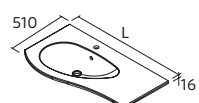

MAM
Matt white mineral load

Shifted right			Left shifted		
		£			£
910	83945	323	910	83946	323
1210	83947	398	1210	83948	398