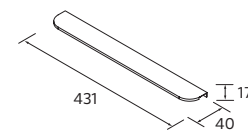

HANDLE AIDA

			£

430	114615	114617	114616	16