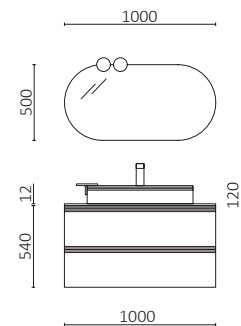

EMMA 1000 WHITE COTTON		£
119051	Wall hung vanity EMMA 1000 White cotton	937
97499	Worktop 1000 Matt white solid surface	324
119076	Countertop basin EMMA 710 Matt white	542
FULL PRICE		1803
103357	Mirror OVALO	137
91238	Light GILDA 90 x 2	142
103973	Bottle trap POSYX Chrome brass	62
119871	Clicker/open valve ELIA Matt white solid surface	133
120598	Shelf / Basin INTRA OVAL Matt white solid surface	64