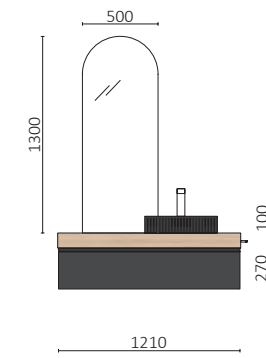

P.230

SPIRIT 1200 BLACK VELVET

		£
96415	Wall hung storage unit SPIRIT 1200 Black velvet	566
90977	Handle SPIRIT 1200 Matt black	51
117915	Worktop DOMUS 1200 Sienna Oak	389
114535	Countertop basin VENICE Matt black	248
FULL PRICE		1254
113753	Mirror EMILE 500 .	506
103973	Bottle trap POSYX Chrome brass	62
102305	Open valve FLOW Matt black	71
113796	Towel rail LYRA Black	69