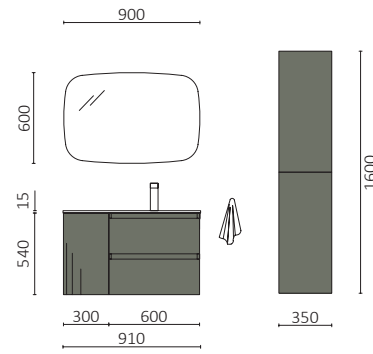

P.236

SPIRIT 900/R GREEN FOREST		£
103470	Wall hung vanity SPIRIT 600 Green forest	607
97038	Wall hung storage unit ALLIANCE 300 Green forest	435
113793	Basin CONSTANZA 900 left Matt white	381
FULL PRICE		1423
113751	Mirror LOUIS 600 .	466
103973	Bottle trap POSYX Chrome brass	62
114578	Clicker valve CERAX Matt black	41
96743	Wall hung tall unit ALLIANCE Green forest	600
82197	Hook LISSY Matt black	25