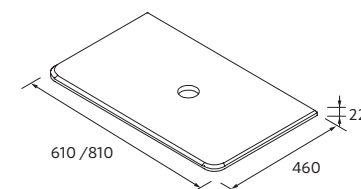

Wall tap
Bol / Altiro / Kandy / Lokum / Bulkan / Carla / Loop / Venice / Dune

High tap right / left
Bol / Altiro / Kandy / Lokum / Bulkan / Loop / Dune

Centered tap
Bica / Talea / Cozy

WORKTOP UNIIQ (COMPACT STONE)

	Calacatta	Marquina black	£
600	95083	95079	490
800	95084	96795	518