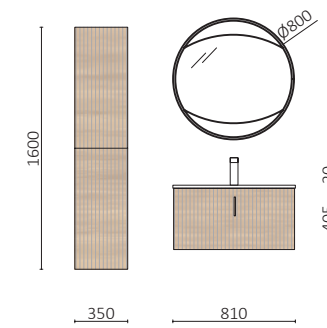

BIBA 800 SIENNA OAK

		£
119105	Wall hung vanity BIBA 800 Sienna Oak	531
103335	Handle FIBI Brushed gold	23
113776	Basin CONSTANZA 810 Matt white	300
FULL PRICE		854
120107	Mirror WOOD LIBRA 800 Natural	754
103973	Bottle trap POSYX Chrome brass	62
114577	Clicker valve CERAX Matt white	41
119125	Wall hung tall unit BIBA Sienna Oak	587