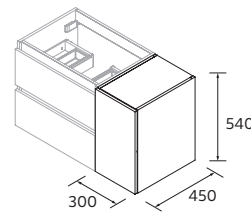

£										£

300	119662	119661	102830	248	97013	97014	119660	97015	97024	97020	103623	97022	97021	276