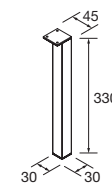

LEGS FOR WASH BOWLS / VENETO HEIGHT 230 mm

SET OF 2 CHROME LEGS

	Gloss anodized	£
330	23899	33