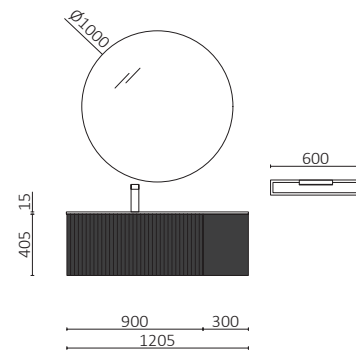

BIBA 1200/R BLACK VELVET		£
103036	Wall hung vanity BIBA 900 Black velvet	718
102264	Handle BAO Matt black	18
103155	Wall hung storage unit ALLIANCE 300 Black velvet	262
97048	Basin VILNA 1205 right Matt white	620
FULL PRICE		1618
83964	Mirror MOON 1000	485
102307	Reduced bottle trap CONEX White	75
102306	Clicker valve FLOW Matt black	76
97675	Metal front LLOYD 600 Matt black	178
97666	Shelf LLOYD 220 Matt black	104

P.176