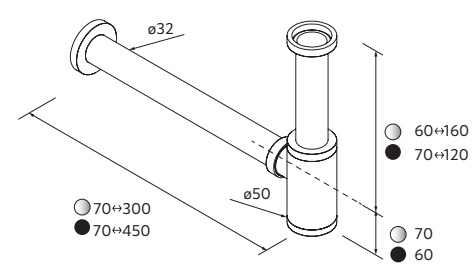

DRAIN PIPES

OPEN VALVE FLOW

Matt black	Chrome	£
102305	102303	71

CLICKER VALVE FLOW

Matt black	Chrome	£
102306	102304	76

CLICKER VALVE CERAX

porcelain

Gloss white	Matt white	Matt black	£
114576	114577	114578	41

CLICKER/OPEN VALVE ELIA

Matt white solid surface	£
119871	133

POSYX

Chrome brass	£
103973	62

SMART

Matt black	Chrome brass	£
103974	103975	90

TUBE

Black	£	Chrome plated	£
85679	44	7787	30

REDUCED BOTTLE CONEX

White	£
102307	75

BOTTLE CONEX

Chrome brass	£
103976	117

Check our siphon guide