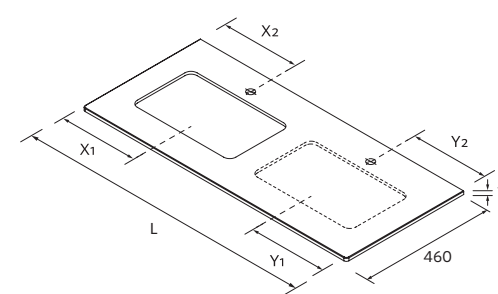

€		€		€		€
		Matt white solid surface	€	Black slate	€	White marble	€	Terrazzo natura	€
<610	120346	~~280~~	280	120365	~~386~~	386	120384	~~386~~	386
611 - 710	120347	~~300~~	300	120366	~~308~~	308	120385	~~308~~	308
711 - 810	120348	~~308~~	308	120367	~~300~~	300	120386	~~300~~	300
811 - 910	120349	~~380~~	380	120368	~~280~~	280	120387	~~280~~	280
911 - 1010	120350	~~367~~	367	120369	~~408~~	408	120388	~~408~~	408
1011 - 1110	120351	~~328~~	328	120370	~~428~~	428	120389	~~428~~	428
1111 - 1210	120352	~~402~~	402	120371	~~530~~	530	120390	~~530~~	530
1211 - 1310	120353	~~508~~	508	120372	~~488~~	488	120391	~~488~~	488
1311 - 1410	120354	~~575~~	575	120373	~~503~~	503	120392	~~503~~	503
1411 - 1510	120355	~~587~~	587	120374	~~600~~	600	120393	~~600~~	600
1511 - 1610	120356	~~528~~	528	120375	~~686~~	686	120394	~~686~~	686
1611 - 1710	120357	~~588~~	588	120376	~~638~~	638	120395	~~638~~	638
1711 - 1810	120358	~~620~~	620	120377	~~680~~	680	120396	~~680~~	680
1811 - 1910	120359	~~672~~	672	120378	~~820~~	820	120397	~~820~~	820
1911 - 2010	120360	~~824~~	824	120379	~~880~~	880	120398	~~880~~	880
2011 - 2110	120361	~~880~~	880	120380	~~932~~	932			
2111 - 2210	120362	~~930~~	930	120381	~~980~~	980			
2211 - 2310	120363	~~988~~	988	120382	~~1008~~	1008			
2311 - 2410	120364	~~1002~~	1002	120383	~~1050~~	1050