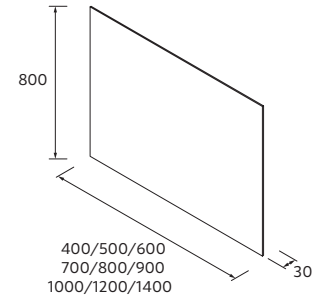

SENA

	/	€
* 400	16906	~~118~~
* 500	16907	~~102~~
600	16908	~~108~~
700	16909	~~108~~
800	16910	~~129~~
900	16911	~~138~~
1000	16912	~~123~~
1200	17893	~~166~~
1400	84861	~~199~~ *

MAGNIFYING BEAUTY MIRROR

	/	€
140	24569	~~82~~