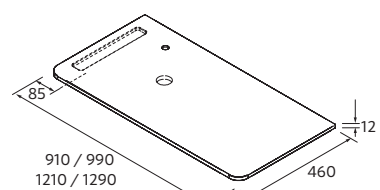

WORKTOP UNIIQ 12 MM. (RIGHT)

	Matt white solid surface	Black slate	White marble	Terrazo natura
900	96781	366	96785	435
1200	96782	462	96786	545