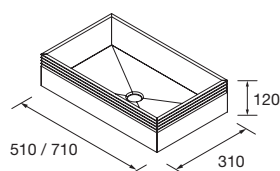

EMMA

Solid surface