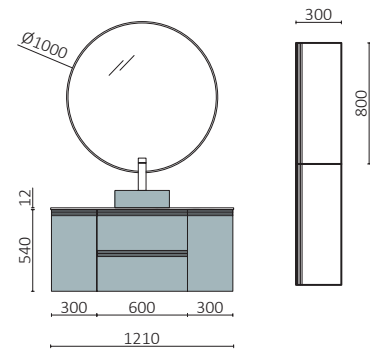

EMMA 1200 BLUE FOG		£
119043	Wall hung vanity EMMA 600 Blue fog	795
119067	Wall hung storage unit EMMA 300 left Blue fog	352
119061	Wall hung storage unit EMMA 300 right Blue fog	352
97512	Worktop 1200 White marble	435
103312	Countertop basin BICA Blue fog	413
FULL PRICE		2347
113750	Mirror GLOBE 1000 Gold	592
103973	Bottle trap POSYX Chrome brass	62
102303	Open valve FLOW Chrome	71
119069	Cabinet EMMA 800 White cotton x 2	622

P.38