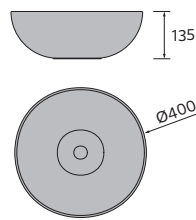

KANDY
Porcelain

Gloss white £   **Matt black** £

360	91489	278	114519	345