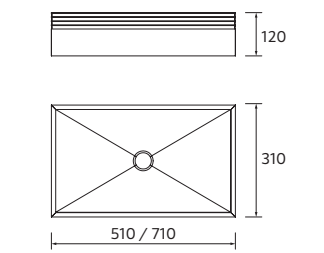

BICA
Solid surface

	Matt white	£	Matt black	£
390	97647	347	97648	375