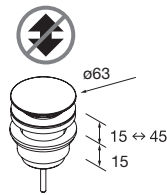

DRAIN PIPES

OPEN VALVE FLOW

Matt black	Chrome	£
102305	102303	71