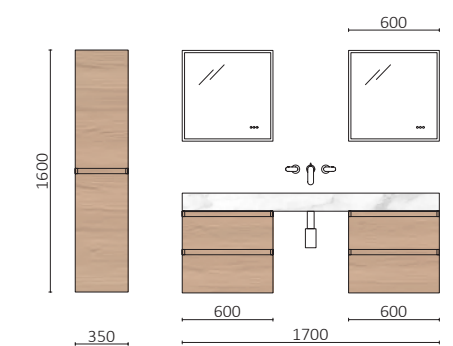

MARA 1700 EUROPEAN OAK		£
114002	Wall hung vanity MARA 600 European Oak x 2	2250
103306	Complete drawer METALLIC 600 Onix x 2	354
25431	Worktop COMPAKT 46, 1601 - 1800 White marble	1685
FULL PRICE		4289
113755	Mirror KORI LINE 600 x 2	1090
103974	Bottle trap SMART Matt black	90
102305	Open valve FLOW Matt black	71
114015	Tall unit MARA European Oak	1428

P.56