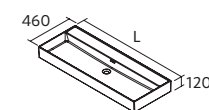

  More options of made-to-measure washbasins on page 291

VENETO
Gloss white porcelain

Centered		£
610	23400	283
810	23401	297
1010	23397	344

Double		£
1210	23398	546

VENETO WITHOUT TAP HOLE
Gloss white porcelain