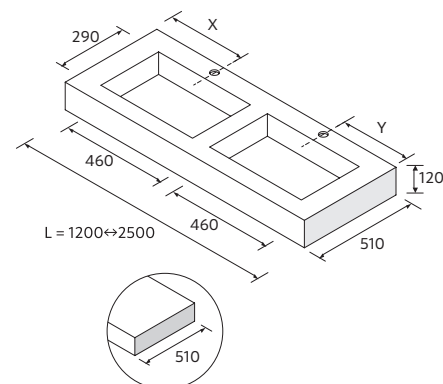

COMPAKT WORKTOP WITH INTEGRATED SINK (460) DEPTH 510 MM

	Montana Oak	Havana	White marble	Concrete	Graphite stone	£
1201 - 1400	119924	83998	25486	25614	103205	1870
1401 - 1600	119925	84000	25487	25615	103206	2037
1601 - 1800	119926	84001	25488	25616	103207	2205
1801 - 2000	119927	84012	25489	25617	103208	2543
2001 - 2500	119928	84013	25490	25618	103209	2880