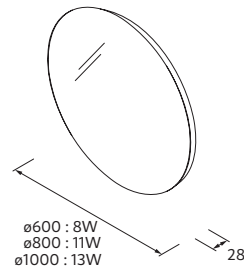

REFLEJO

		€
800	20740	~~382~~
1000	20741	~~470~~
1200	20742	~~500~~
1400	91115	~~509~~
1600	91116	~~597~~

MOON

		€
600	91120	~~302~~
800	83963	~~320~~
1000	83964	~~488~~

DOPPIO

		€
1150	103355	~~878~~

SUNRISE

		€
800	86287	~~359~~
1000	86289	~~480~~

SHELF SUNRISE

	White	Matt black	€
800	86288	91113	~~198~~
1000	86290	91114	~~205~~

OLIMPIA

		€	Black velvet	€	Gold	€
920	113741	~~329~~	113740	~~396~~	113739	~~396~~

ORGANIC

		€
600	26775	~~440~~
800	26776	~~588~~

EMILE

		€
500	113753	~~500~~
700	113754	~~588~~

LOUIS

		€
600	113751	~~406~~
700	113752	~~539~~