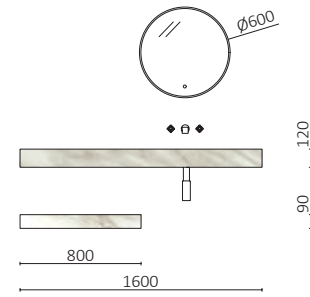

P.140

COMPAKT 1600 WHITE MARBLE		£
83357	Worktop COMPAKT 51, 1401 - 1600 White marble	1556
FULL PRICE		1556
113744	Mirror GLOBE 600 Gold	472
102303	Open valve FLOW Chrome	71
25969	Shelf COMPAKT 42, 600 - 800 White marble	639