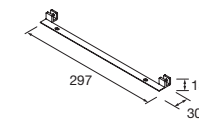

TALL LLOYD STRUCTURE

333 x 790 x 16 mm

	Matt white	Matt black	£
333	97717	97720	255

SHORT LLOYD STRUCTURE

333 x 475 x 16 mm

	Matt white	Matt black	£
333	97718	97721	228

LLOYD FRONT

400/600/800 x 130 x 29 mm

	Sienna Oak	Montana Oak	Walnut Maya	£
400	120116	120119	102821	54
600	120117	120120	102822	68
800	120118	120121	102823	82

COUPLING LLOYD FURNITURE

297 x 15 x 25 mm

	Matt white	Matt black	£
297	97708	97710	62

**COUPLING LLOYD
KOMPAKT**

297 x 15 x 30 mm

	Matt white	Matt black	£
297	97709	97711	76

METAL FRONT LLOYD

400/600/800 x 100 x 29 mm

	Matt white	Matt black	£
400	97671	97674	164
600	97672	97675	178
800	97673	97677	192