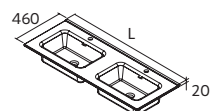

CONSTANZA
Matt black porcelain

Centered		£
610	113789	239
810	113790	300
1010	113791	353

Double		£
1210	113792	674

More options of made-to-measure washbasins on page 291