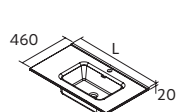

CONSTANZA
Matt white porcelain

Centered		£
610	113774	239
810	113776	300
1010	113778	353

Double		£
1210	113780	674

Shifted right		£
1010	113784	450

Left shifted		£
1010	113783	450

NOTE: Under sink insert drawer with pipe cutout necessary