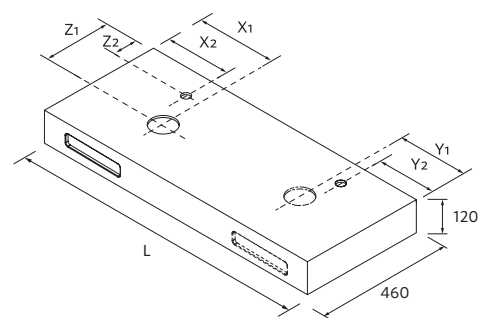

MADE-TO-MEASURE COUNTERTOPS WITH SKIRTING 120 MM AND MECHANISED

		Matt white solid surface	€
<610	120414	838	838
611 - 710	120415	835	835
711 - 810	120416	833	833
811 - 910	120417	858	858
911 - 1010	120418	909	909
1011 - 1110	120419	933	933
1111 - 1210	120420	989	989
1211 - 1310	120421	1071	1071
1311 - 1410	120422	1057	1057
1411 - 1510	120423	1152	1152
1511 - 1610	120424	1023	1023
1611 - 1710	120425	1078	1078
1711 - 1810	120426	1383	1383
1811 - 1910	120427	1208	1208
1911 - 2010	120428	1250	1250
2011 - 2110	120429	1298	1298
2111 - 2210	120430	1335	1335
2211 - 2310	120431	1578	1578