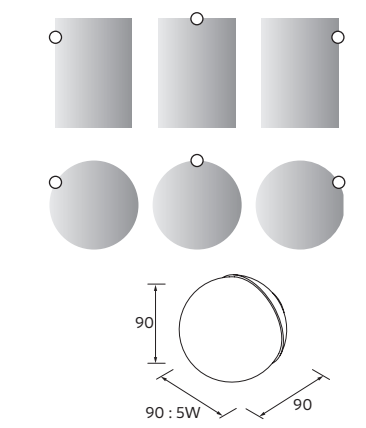

Lights
LED LIGHT