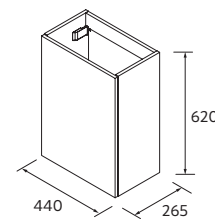

VANITY AIDA

			£						£

440	119560	114648	114650	186	114649	119559	114652	114654	114653	228