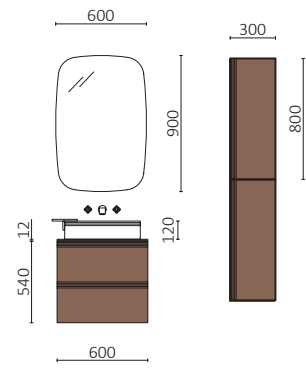

P.32

EMMA 600 CAJUN		£
119040	Wall hung vanity EMMA 600 Cajun	795
102266	Worktop 600 Terrazo natura	338
119075	Countertop basin EMMA 510 Matt white	449
FULL PRICE		1582
113751	Mirror LOUIS 600	466
103973	Bottle trap POSYX Chrome brass	62
119871	Clicker/open valve ELIA Matt white solid surface	133
120597	Shelf / Basin INTRA ROUND Matt white solid surface	64
119070	Cabinet EMMA 800 Cajun x 2	622

P.34