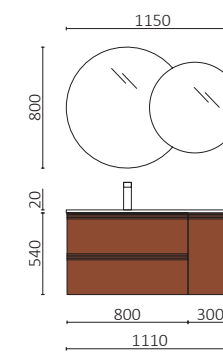

EMMA 1100 TERRACOTA		£
119050	Wall hung vanity EMMA 800 Terracota	863
119062	Wall hung storage unit EMMA 300 right Terracota	352
113786	Basin CONSTANZA 1100 right Matt white	515
FULL PRICE		1730
103355	Mirror DOPPIO	545
103973	Bottle trap POSYX Chrome brass	62
114577	Clicker valve CERAX Matt white	41

P.40