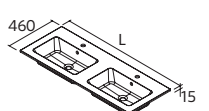

VILNA
White matt mineralsolid

Centered		£
605	91234	365
805	91235	437
1005	91236	511

Double		£
1205	91237	628
1605	97056	896

Shifted right		£
1005	97045	578
1605	97055	896

Left shifted		£
1005	97044	578
1605	97054	896

NOTE: Under sink insert drawer with pipe cutout necessary