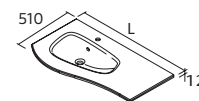

MAM
Matt white solid surface

Shifted right			Left shifted		
		£			£
910	121618	522	910	121619	522
1210	121622	677	1210	121623	677
1510	121847	833	1510	121848	833