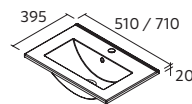

INTERIOR DRAWER ORGANISER, 6 COMPARTMENTS

	£
--	---

500/700

332	104583	81
-----	--------	----

BASIN 40

Gloss white porcelain

	Centered	£
510	21564	173
710	97070	198

VANITY AIDA