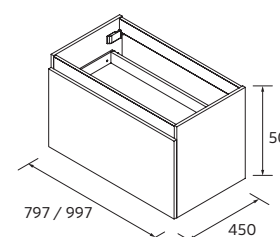

OCEAN HORIZON

Basin, drawer, and handle are designed to function as an integral unit.

BASIN OCEAN

Matt white solid surface

Centered	Code	Price (£)
800	120585	869
1000	120586	925

Combine it with the new Elia valve in solid surface. See page 304