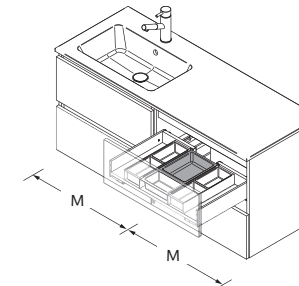

TRAP TRAY

	Onix	£
165	118947	79