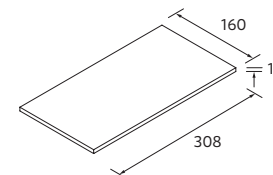

RECTANGULAR INTRA SHELF