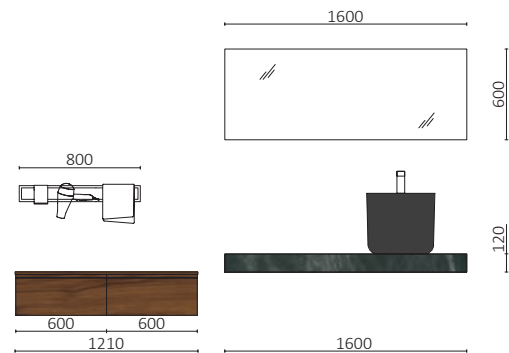

P.142

COMPAKT 1600 GRAPHITE STONE		£
103260	Worktop COMPAKT 46, 1401 - 1600 Graphite stone	1321
114524	MONOLITH SQUARE Matt black	593
FULL PRICE		1914
91116	Mirror REFLEXO 1600	657
103973	Bottle trap POSYX Chrome brass	62
114578	Clicker valve CERAX Matt black	41
102848	Wall hung storage unit SPIRIT 600 Walnut Maya x 2	746
90987	Handle SPIRIT 600 Matt black x 2	44
102256	Worktop 1200 Walnut Maya	151
97677	Metal front LLOYD 800 Matt black	192
97664	Towel rail LLOYD Matt black	117
97668	Hair dryer/straighteners holder LLOYD Matt black	68
97667	Shelf LLOYD 90 Matt black	90