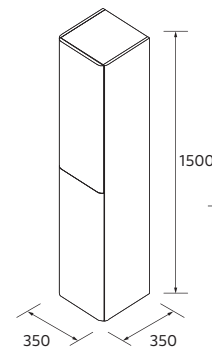

WALL HUNG VANITY UNIIQ 2 DRAWERS

	Matt white	Nata	Macchiato	Blush Pink	Cajun	Terracota	Ebrom	Sol	£
600	96593	96599	96601	119872	117883	96611	119888	96607	592
800	96620	96624	96626	119873	117884	96633	119889	96629	620
	Dusty Teal	Bosque	Royal green	Night blue	Blue fog	Humo	Matt black	£	
600	119882	96598	96619	96600	96616	96614	96613	592	
800	119883	96623	96641	96625	96638	96636	96635	620	

WALL HUNG VANITY UNIIQ 2 DRAWERS / 1 DOOR R

	Matt white	Nata	Macchiato	Blush Pink	Cajun	Terracota	Ebrom	Sol	£
900	24604	24605	83110	119876	119880	96643	119892	24613	703
1200	24626	24627	83094	119877	119881	96648	119893	24635	868
	Dusty Teal	Bosque	Royal green	Night blue	Blue fog	Humo	Matt black	£	
900	119886	24624	83119	83122	83115	24610	24611	703	
1200	119887	24646	83098	83099	83096	24632	24633	868	

WALL HUNG VANITY UNIIQ 2 DRAWERS / 1 DOOR L

	Matt white	Nata	Macchiato	Blush Pink	Cajun	Terracota	Ebrom	Sol	£
900	24648	24649	83124	119874	119878	96642	119890	24657	703
1200	24670	24671	83101	119875	119879	96647	119891	24679	868
	Dusty Teal	Bosque	Royal green	Night blue	Blue fog	Humo	Matt black	£	
900	119884	24668	83126	83127	83125	24654	24655	703	
1200	119885	24690	83105	83107	83103	24676	24677	868	

UNIIQ WALL HUNG TALL VANITY

	Matt white	Nata	Macchiato	Blush Pink	Cajun	Terracota	Ebrom	Sol	£
350	24692	24693	83088	119894	117882	96649	119896	24701	689
	Dusty Teal	Bosque	Royal green	Night blue	Blue fog	Humo	Matt black	£	
350	119895	24712	83092	83093	83091	24698	24699	689	

UNIIQ HANDLE

	Chrome	Matt white	Matt black	£
23	113733	113732	113734	9

EMOJI HANDLE

	Greyge	Mokka	Rose	£
78	113766	113764	113765	25

OMEGA HANDLE

	Brushed gold	Matt black	£
190	113767	113768	35

OMEGA KNOB

	Brushed gold	Matt black	£
62	113769	113770	18