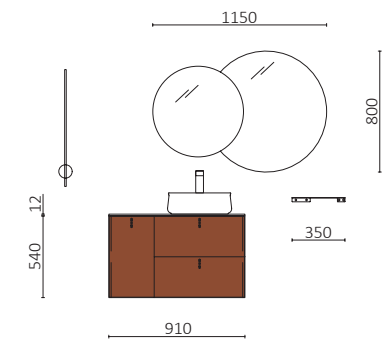

P.120

UNIIQ 900/L TERRACOTA		£
96642	Wall hung vanity UNIIQ 900 left Terracota	703
113770	Handle OMEGA 62 Matt black x 3	54
24727	Worktop UNIIQ 900 Matt white solid surface	311
114532	Countertop basin COZY Matt white	276
FULL PRICE		1344
103355	Mirror DOPPIO	545
103973	Bottle trap POSYX Chrome brass	62
102305	Open valve FLOW Matt black	71
103340	Towel rail shelf SQUARE Matt black	76