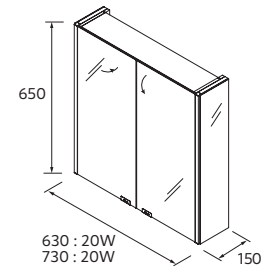

CABINET ALLIANCE

	/	€
630	83153	802
730	83154	884