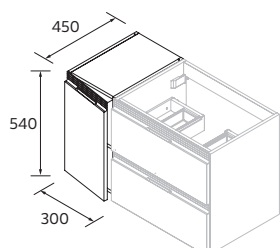

CABINET EMMA 1 DOOR R

						£

300	119057	119059	119060	119058	119062	119061	352

RIGHT