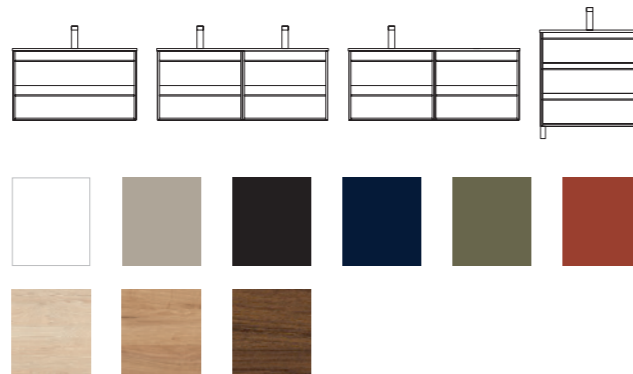

Look Attila 1400 Cod. 104986 - Double Worktop Set ATTILA 1400 Africa oak - **1078€** | 2x Cod. 91489 - Countertop basin KANDY Gloss white - 278€/unit | Cod. 106051 - Mirror Set OPTIMUS 1400 - 493€