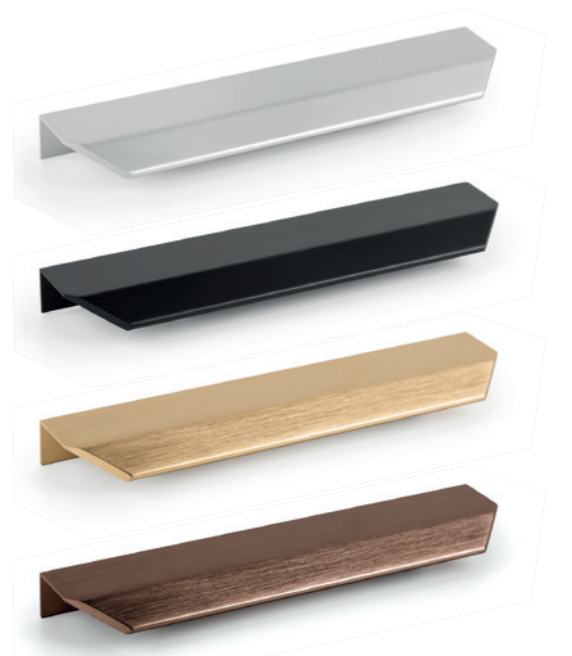

**Choose your handle.
Define your style.**

Personalize your LUVA with one of the three VANN handle finishes:

- Gloss Anodized
- Matt Black
- Brushed Gold
- Brushed Bronze

Add your personal touch to a design that's already breaking the mold.

Look Luva 800 Cod. 117754 - Washbasin Set LUVA 800 Walnut Maya - **578€** | 2x Cod. 117729 - Handle VANN Matt black - 15€/unit | Cod. 97307 - Mirror NORA 800 . - 286€