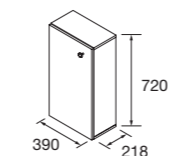

CABINET MARVILLE

Adjustable wooden shelves. Included black handle.

								£
390	99144	112587	117867	112588	112589	112590	106583	148