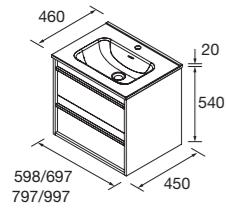

### WASHBASIN SET ATTILA

Composed of vanity and porcelain washbasin. Drawer organiser and handles are included. Handle is in black except (\*) handle in the same colour as vanity. 1400 mineral load washbasin