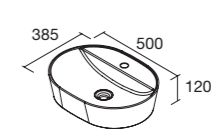

VARMEGA

Porcelain

	Gloss white	£
500	24553	230