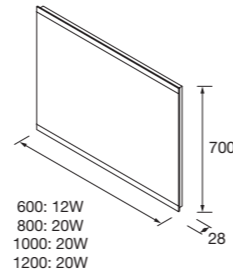

MIRROR LINIIA

Horizontal mirror with top and bottom LED lighting

	£
600	113643 274
800	113644 302
1000	113645 331
1200	113646 360

CABINET SCHWAN

2 doors, mirror with switch and socket

	Gloss white	£
600	24066	307
800	24067	322