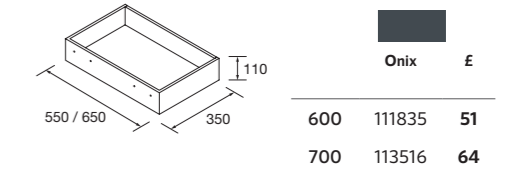

WOODEN DRAWER WITHOUT PIPE CUTOUT