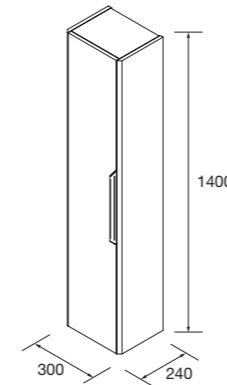

LUVA TALL UNIT

	White satin	Grey satin	Aqua	Walnut Maya	£
300	119735	119737	119738	119736	385