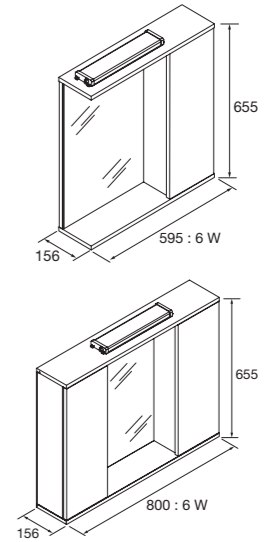

MIRROR ALCOR

Horizontal mirror with front LED light and demister

	£
600	97309 228
700	97311 240
800	97313 247
900	97314 266
1000	97315 289
1200	97316 334

600 :7+21 W
700 :10+21 W
800 :11+21 W 1000 :13+21 W
900 :12+21 W 1200 :25+21 W

MIRROR LINIIA

Horizontal mirror with top and bottom LED lighting

	£
600	113643 274
800	113644 302
1000	113645 331
1200	113646 360

CABINET SCHWAN

2 doors, mirror with switch and socket

	Gloss white	£
600	24066	307
800	24067	322

Socket with switch included

MIRROR BECKET

Horizontal with LED light
Black bottom shelf included

	£
800	105600 282

MIRROR NORA

Circular shape with LED light

	£
600	105597 263
800	97307 286

CABINET LOIRA

600: 1 glossy white door
2 LED spotlights with switch
800: 2 doors glossy white
2 LED spotlights with switch

	Gloss white	£
600	97367	198
800	97368	229

MIRROR BLOCK

Horizontal vertical LED light

	£
800	97308 275
1000	105598 344

MIRROR THAIS

Vertical with LED light

	£
450	105599 286

CABINET LOIRA MIRROR DOOR

600: 1 mirror door
2 LED spotlights with switch
800: 2 mirror doors
2 LED spotlights with switch

	Gloss white	£
600	97365	222
800	97366	256