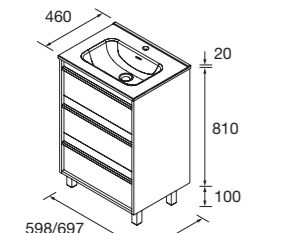

3 DRAWERS / 6 DRAWERS

4 / 8 black legs set of 100 mm is included.

	White satin	Grey satin	Black satin	Blue satin	Green satin	Red satin	Natural	Africa oak	Walnut Maya	£
600	105104	118001	105105	105106	105107	105108	105109	105110	105111	612
800	105112	118002	105113	105114	105115	105116	105117	105118	105119	688
1000	105120	118003	105121	105122	105123	105124	105125	105126	105127	884
1200	105128	118004	105129	105130	105131	105132	105133	105134	105135	1224