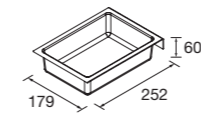

TRAP TRAY

Siphon tray designed to maximize space

	Onix	£
179	118726	20