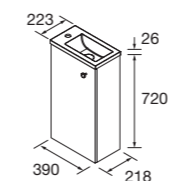

WASHBASIN SET MARVILLE

Composed of vanity and mineral load micro washbasin. Black knob is included.

								£
400	99150	104997	117869	104998	104999	105000	106313	263