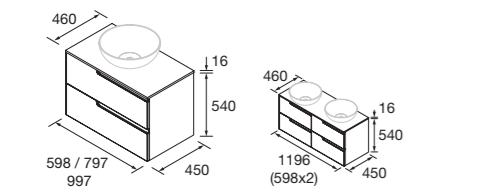

2 DRAWERS / 4 DRAWERS

	White satin	Sienna Oak	Montana Oak	Walnut Maya	£
600	111804	117964	117952	113504	490
800	111807	117965	117953	113505	544
1000	111810	117966	117954	113506	612
1200	111814	117967	117955	113507	921

WORKTOP SET MONTANA OAK VIMA

Composed of vanity White satin and worktop in Montana Oak. Drawer organiser is included. Countertop basin is not included.