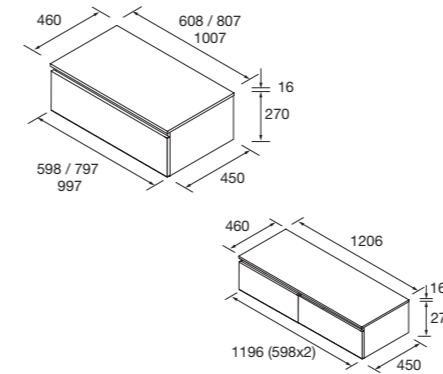

White satin	Sienna Oak	Montana Oak	Walnut Maya	£

600	113910	117924	117925	113909	281
800	113914	117926	117927	113913	331
1000	113918	117928	117929	113917	389
1200	113922	117930	117931	113921	518

LISBOA
porcelain
Gloss white £
360 90771 171

CARLA
porcelain
Gloss white £
460 103343 207

VARMEGA
Porcelain
Gloss white £
500 24553 230

KANDY
Porcelain
Gloss white £
360 91489 278

ALTIRO
Porcelain
Matt white £
390 24555 290

LOKUM
Porcelain
Matt black £
400 87734 297

Look Domus 1000 Cod. 117921 - Worktop DOMUS 1000 Montana Oak - **323£** | Cod. 117929 - Wall-hung unit Set DOMUS 1000 Montana Oak - **389£** | Cod. 103343 - Countertop basin CARLA 46 Gloss white - **207£** | Cod. 105597 - Mirror NORA 600. - **263£**