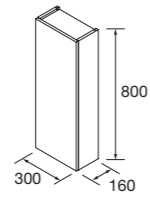

**CABINET INFINITY 60X84X24**

>|||

					£
600	106301	112579	112580	106304	217

**INFINITY TALL UNIT 30X181X24**

Adjustable wooden shelves, a set of 4 high-gloss anodized legs is included.

>||| C

					£
300	106305	112581	112582	106308	321