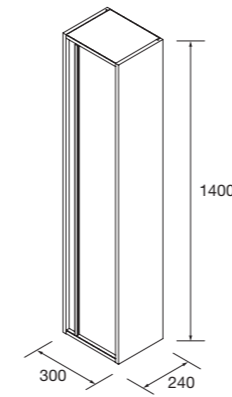

ATTILA TALL UNIT

Handle is in black except (*) handle in the same colour as vanity.

	White satin	Grey satin	Black satin	Blue satin	Green satin	Red satin	Natural	Africa oak	Walnut Maya	£
300	104243	117968	104244	104245	104246	104247	104248	104249	104250	324

HANDLE ATTILA

	Matt black	Gloss anodized	£
600	110493	87482	23
700	110494	97125	24
800	110495	87483	25
1000	110496	87487	33
1400	110497	87488	35