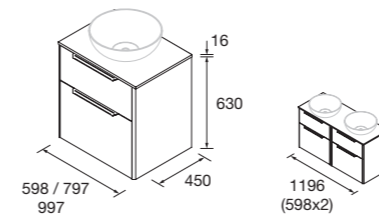

WORKTOP SET LUVA

Composed of vanity and worktop in the same colour as vanity.

Drawer organiser is included. Countertop basin is not included. Handles are not included and required.

2 DRAWERS / 4 DRAWERS

	White satin	Grey satin	Aqua	Walnut Maya	£
600	117757	119755	119756	117758	449
800	117759	119757	119758	117760	504
1000	117761	119759	119760	117762	573
1200	119765	119767	119768	119766	897