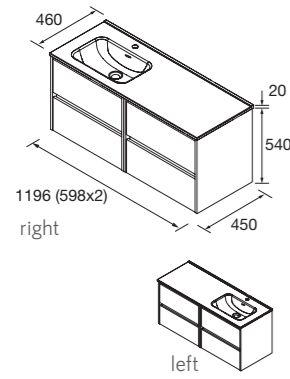

WASHBASIN SET NOJA

Composed of vanity and porcelain washbasin. 1400 mineral load washbasin.

4 DRAWERS WITH OFFSET BASIN

Optional: 1 trap tray (118726).

	White Gloss	White satin	Grey satin	Black satin	Blue satin	Green satin	Red satin	£
1200 R	118798	118799	118807	118800	118801	118802	118803	840
1200 L	118808	118809	118817	118810	118811	118812	118813	840
	Natural	Africa oak	Walnut Maya	£				
1200 R	118804	118805	118806	840				
1200 L	118814	118815	118816	840