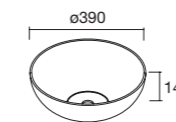

ALTIRO

Porcelain

	Matt white	£
390	24555	290