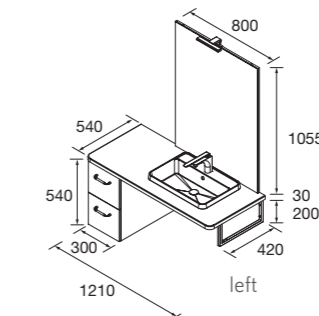

SETEASY BATH 1200 L

	Sienna Oak	Montana Oak	Walnut Maya	£
1200	119293	119294	119292	1120