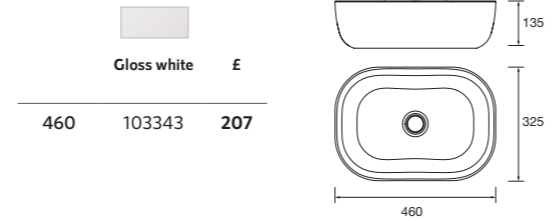

Gloss white		£
460	103343	207