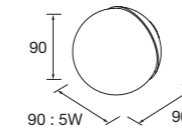

£
250	97640	68