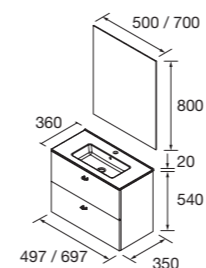

FULL SET INARA

Composed of vanity, porcelain washbasin and mirror. Handles black are included.

2 DRAWERS

	White Gloss	White satin	Natural	Africa oak	€
500	113665	113666	113668	113667	582
700	113669	113670	113672	113671	620