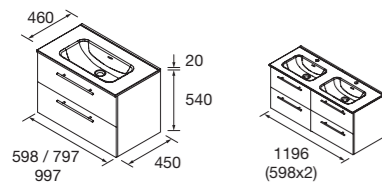

FULL SET SILANE

Composed of vanity, porcelain washbasin and mirror. Handles are not included and required

2 DRAWERS / 4 DRAWERS

	White satin	Grey satin	Green satin	Africa oak	Walnut Maya	£
600	118023	118027	118024	118025	118026	498
800	118028	118032	118029	118030	118031	565
1000	118033	118037	118034	118035	118036	670
1200	118038	118042	118039	118040	118041	1066

4 DRAWERS WITH OFFSET BASIN.

Optional: 1 trap tray (118726)

	White satin	Grey satin	Green satin	Africa oak	Walnut Maya	£
1200 R	118737	118741	118738	118739	118740	1112
1200 L	118742	118746	118743	118744	118745	1112

WASHBASIN SET SILANE

Composed of vanity and porcelain washbasin. Handle Quilt black matt is included.

2 DRAWERS / 4 DRAWERS

	White satin	Grey satin	Green satin	Africa oak	Walnut Maya	£
600	118043	118047	118044	118045	118046	386
800	118048	118052	118049	118050	118051	444
1000	118056	118060	118057	118058	118059	534
1200	118061	118065	118062	118063	118064	915

4 DRAWERS WITH OFFSET BASIN

Optional: 1 trap tray (118726).

	White satin	Grey satin	Green satin	Africa oak	Walnut Maya	£
1200 R	118727	118731	118728	118729	118730	961
1200 L	118732	118736	118733	118734	118735	961

WORKTOP SET SILANE

Composed of vanity and worktop in the same colour as vanity. Countertop basin is not included. Handle Quilt black matt is included.

2 DRAWERS / 4 DRAWERS

	White satin	Grey satin	Green satin	Africa oak	Walnut Maya	£
600	118066	118070	118067	118068	118069	300
800	118071	118077	118072	118073	118074	371
1000	118078	118082	118079	118080	118081	444
1200	118083	118087	118084	118085	118086	614

SILANE TALL UNIT

Handles are not included and required

	White satin	Grey satin	Green satin	Africa oak	Walnut Maya	£
300	113639	118019	113640	113641	113642	281

HANDLE QUILT

Handles are required.

	Matt anodized	Matt black	£
	113508	113509	30