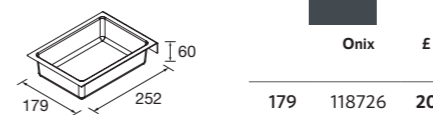

TRAP TRAY

Siphon tray designed to maximize space