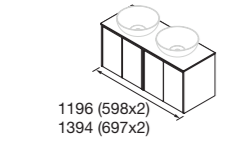

WORKTOP SET NOJA

Composed of vanity and worktop in the same colour as vanity. Countertop basin is not included