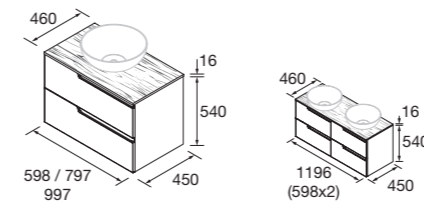

Montana Oak	£
600	117948	490
800	117949	544
1000	117950	612
1200	117951	921