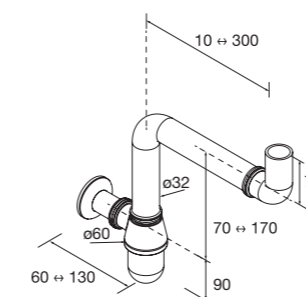

BOTTLE CONEX

Chrome	brass	£
103976	117	

CLICKER VALVE FLOW

Chrome	£
102304	76