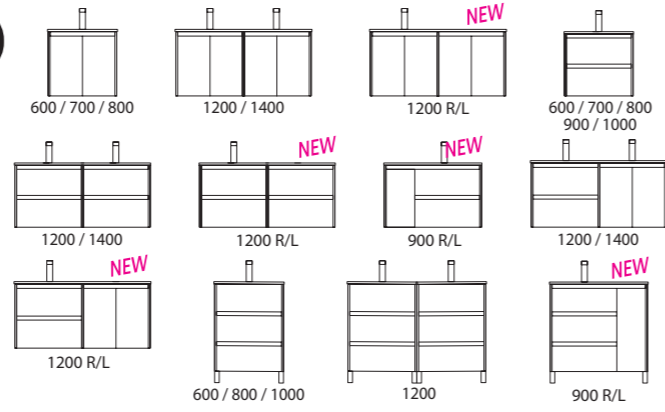

**Design your own custom bathroom**

• NOJA page. 6

Monocolours

Laminated

Bathroom furniture options

• LUVVA NEW page. 62

Monocolours

Laminated