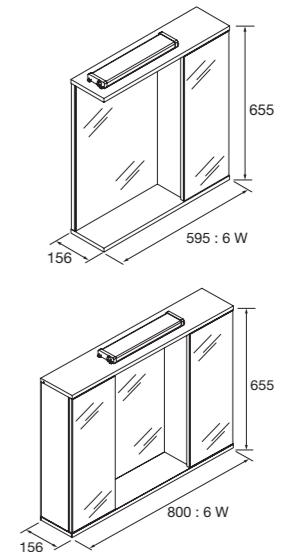

MIRROR ALCOR

Horizontal mirror with front LED light and demister

	£
600	97309 228
700	97311 240
800	97313 247
900	97314 266
1000	97315 289
1200	97316 334

600 :7+21 W
700 :10+21 W
800 :11+21 W 1000 :13+21 W
900 :12+21 W 1200 :25+21 W

MIRROR LINIIA

Horizontal mirror with top and bottom LED lighting

	£
600	113643 274
800	113644 302
1000	113645 331
1200	113646 360

CABINET SCHWAN

2 doors, mirror with switch and socket

	Gloss white	£
600	24066	307
800	24067	322

Socket with switch included

MIRROR BECKET

Horizontal with LED light
Black bottom shelf included

	£
800	105600 282

MIRROR NORA

Circular shape with LED light

	£
600	105597 263
800	97307 286

CABINET LOIRA

600: 1 glossy white door
2 LED spotlights with switch
800: 2 doors glossy white
2 LED spotlights with switch

	Gloss white	£
600	97367	198
800	97368	229

MIRROR BLOCK

Horizontal vertical LED light

	£
800	97308 275
1000	105598 344

MIRROR THAIS

Vertical with LED light

	£
450	105599 286

CABINET LOIRA MIRROR DOOR

600: 1 mirror door
2 LED spotlights with switch
800: 2 mirror doors
2 LED spotlights with switch

	Gloss white	£
600	97365	222
800	97366	256