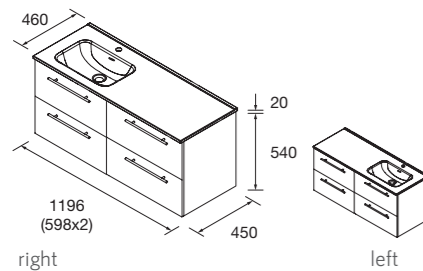

4 DRAWERS WITH OFFSET BASIN

Optional: 1 trap tray (118726).

	White satin	Grey satin	Green satin	Africa oak	Walnut Maya	£
1200 R	118727	118731	118728	118729	118730	961
1200 L	118732	118736	118733	118734	118735	961

WORKTOP SET SILANE

Composed of vanity and worktop in the same colour as vanity. Countertop basin is not included. Handle Quilt black matt is included.