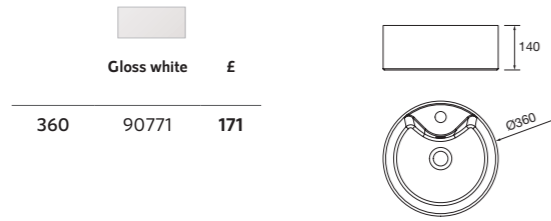

Gloss white		£
360	90771	171