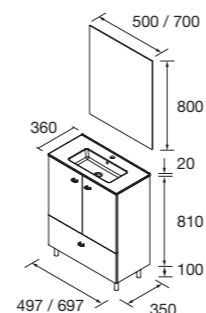

2 DOORS +1 DRAWER
4 matt black legs set is included.

	White Gloss	White satin	Natural	Africa oak	€
500	113681	113711	113713	113712	611
700	113714	113715	113717	113716	649