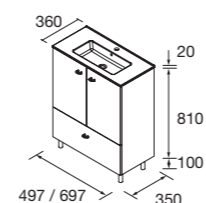

2 DOORS +1 DRAWER
4 matt black legs set is included

	White Gloss	White satin	Natural	Africa oak	€
500	113718	113719	113721	113720	504
700	113722	113723	113725	113724	532