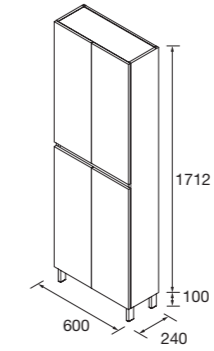

INFINITY TALL UNIT 60X181X24

Adjustable wooden shelves, a set of 4 high-gloss anodized legs is included.

>|||

					£
600	106306	112583	112584	106309	367