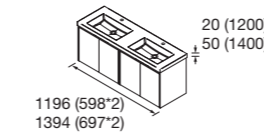

WASHBASIN SET NOJA

Composed of vanity and porcelain washbasin. 1400 mineral load washbasin.