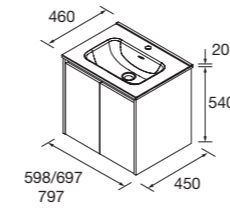

WASHBASIN SET NOJA

Composed of vanity and porcelain washbasin. 1400 mineral load washbasin.