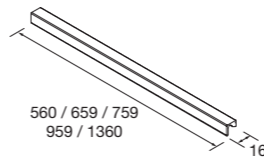

HANDLE ATTILA

	Matt black	Gloss anodized	£
600	110493	87482	23
700	110494	97125	24
800	110495	87483	25
1000	110496	87487	33
1400	110497	87488	35