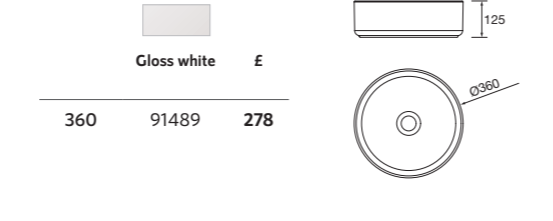

Gloss white		£
360	91489	278