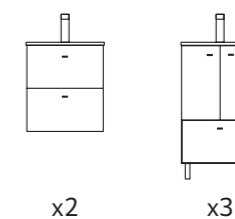

HANDLE SOFT

	Matt anodized	Matt brown	€
119037	119038	7	

All prices are inclusive of VAT