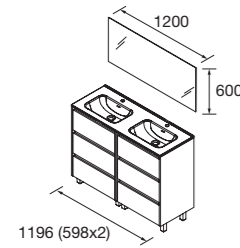

FULL SET NOJA

Composed of vanity, porcelain washbasin and mirror. 1400 mineral load washbasin.

3 DRAWERS / 6 DRAWERS
4 / 8 anodized glossy legs set of 100 mm is included.

	White Gloss	White satin	Grey satin	Black satin	Blue satin	Green satin	Red satin	£
600	113316	113317	118453	113318	113319	113320	113321	598
800	113325	113326	118454	113327	113328	113329	113330	651
1000	113334	113335	118455	113336	113337	113338	113339	731
1200	113343	113344	118456	113345	113346	113347	113348	1144

	Natural	Africa oak	Walnut Maya	£
600	113322	113323	113324	598
800	113331	113332	113333	651
1000	113340	113341	113342	731
1200	113349	113350	113351	1144

3 DRAWERS + 1 DOOR
4 anodized glossy legs set of 100 mm is included.

	White Gloss	White satin	Grey satin	Black satin	Blue satin	Green satin	Red satin	£
900 R	118291	118292	118300	118293	118294	118295	118296	804
900 L	118301	118302	118310	118303	118304	118305	118306	804

	Natural	Africa oak	Walnut Maya	£
900 R	118297	118298	118299	804
900 L	118307	118308	118309	804

WASHBASIN SET NOJA

Composed of vanity and porcelain washbasin. 1400 mineral load washbasin.

2 DOORS / 4 DOORS

	White Gloss	White satin	Grey satin	Black satin	Blue satin	Green satin	Red satin	£
600	105021	105022	118460	105023	105024	105025	105026	320
700	105030	105031	118461	105032	105033	105034	105035	329
800	105041	105042	118462	105043	105044	105045	105046	385
1200	105050	105051	118463	105052	105053	105054	105055	754
1400	105095	105096	118464	105097	105098	105099	105100	773

	Natural	Africa oak	Walnut Maya	£
600	105027	105028	105029	320
700	105036	105037	105038	329
800	105047	105048	105049	385
1200	105056	105057	105058	754
1400	105101	105102	105103	773

4 DOORS WITH OFFSET BASIN