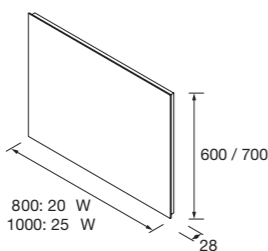

MIRROR BLOCK

Horizontal vertical LED light

	£
800	97308 275
1000	105598 344