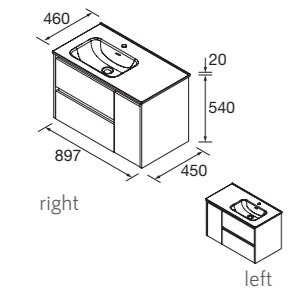

2 DRAWERS + 1 DOOR

	White Gloss	White satin	Grey satin	Black satin	Blue satin	Green satin	Red satin	£
900 R	118169	118170	118178	118171	118172	118173	118174	603
900 L	118179	118180	118188	118181	118182	118183	118184	603
	Natural	Africa oak	Walnut Maya	£				
900 R	118175	118176	118177	603				
900 L	118185	118186	118187	603