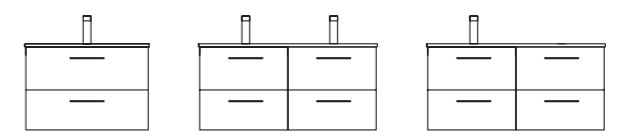

QUILT, the handle that defines your style.

QUILT transforms every detail into a design statement. Available in matte anodized or matte black finishes, it perfectly combines elegance and character in harmony. Its textured relief is not only a visual delight but also a tactile experience, offering a unique touch that defines your style.