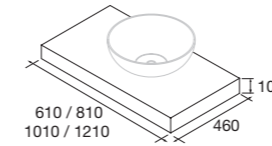

WORKTOP DOMUS

Countertop basin is not included.

80 x 340 mm adjustable brackets and fixing elements included.

	Sienna Oak	Montana Oak	Walnut Maya	£

600	117910	117917	113876	274
800	117912	117919	113882	294
1000	117914	117921	113888	323
1200	117915	117922	113891	389

CABINET SET DOMUS

Composed of wall hung cabinet with one drawer. and worktop thickness 16mm with laminated board.

	White satin	Sienna Oak	Montana Oak	Walnut Maya	£

600	113910	117924	117925	113909	281
800	113914	117926	117927	113913	331
1000	113918	117928	117929	113917	389
1200	113922	117930	117931	113921	518

LISBOA
porcelain
Gloss white £
360 90771 171

CARLA
porcelain
Gloss white £
460 103343 207

VARMEGA
Porcelain
Gloss white £
500 24553 230

KANDY
Porcelain
Gloss white £
360 91489 278

ALTIRO
Porcelain
Matt white £
390 24555 290

LOKUM
Porcelain
Matt black £
400 87734 297

Look Domus 1000 Cod. 117921 - Worktop DOMUS 1000 Montana Oak - **323£** | Cod. 117929 - Wall-hung unit Set DOMUS 1000 Montana Oak - **389£** | Cod. 103343 - Countertop basin CARLA 46 Gloss white - **207£** | Cod. 105597 - Mirror NORA 600. - **263£**