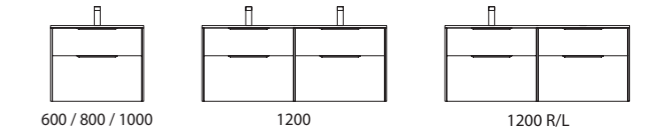

• NOJA page. 6

Monocolours

Laminated

Bathroom furniture options

• LUVVA NEW page. 62

Monocolours

Laminated

Bathroom furniture options

• SILANE page. 28

Monocolours

Laminated

Bathroom furniture options

• DOMUS page. 74

Monocolours

Laminated

Bathroom furniture options

• ATTLA page. 38

Monocolours

Laminated

Bathroom furniture options

• INARA page. 82

Monocolours

Laminated

Bathroom furniture options

• VIMA page. 52

Monocolours

Laminated

Bathroom furniture options

• MARVILLE page. 90

Monocolours

Laminated

Bathroom furniture options