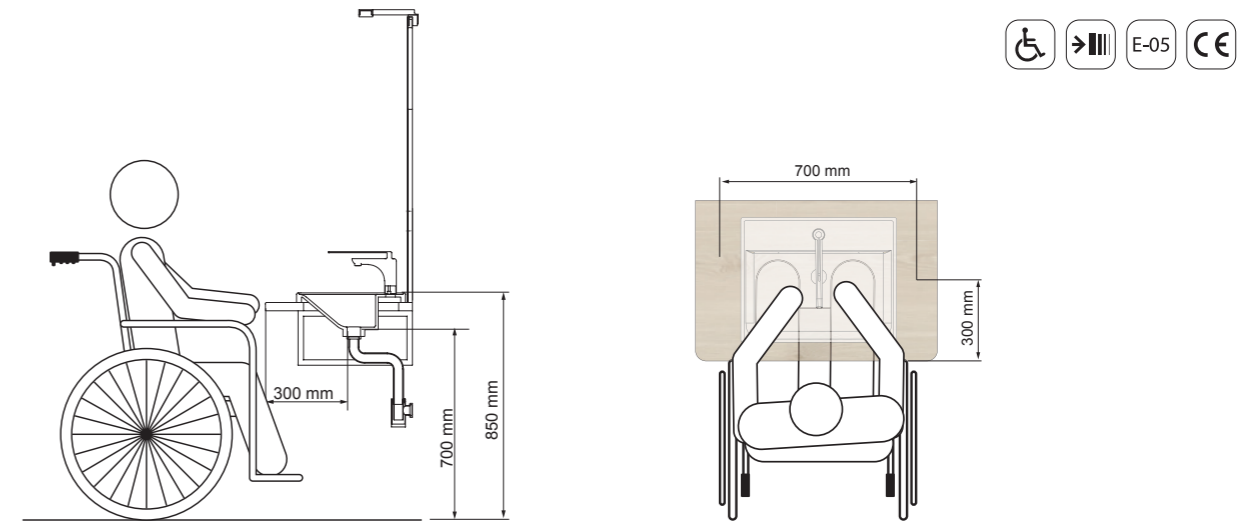

SET EASY BATH 900

- Countertop made of MDF panel with 3D sienna oak, montana oak and walnut maya finish (dimensions 910x540x30 mm).
- Semi-recessed basin in Mineral Solid (dimensions 550x390x35 mm).
- 2 metal supports with white lacquer finish, including integrated towel rail.
- Panoramic mirror (dimensions 800x1055x20 mm)
- LED light fixture.

	Sienna Oak	Montana Oak	Walnut Maya	£
900	119287	119288	119286	936

SET EASY BATH 1200

- Left/right countertop made of MDF panel with 3D sienna oak, montana oak and walnut maya finish (dimensions 1210x540x30 mm)
- Semi-recessed basin in Mineral Solid (dimensions 550x390x35 mm)
- 1 metal support with white lacquer finish, including integrated towel rail
- Wooden vanity unit with 2 soft-close drawers, white lacquer finish, and chrome handles
- Panoramic mirror (dimensions 800x1055x20 mm)
- LED light fixture

SET EASY BATH 1200 R

	Sienna Oak	Montana Oak	Walnut Maya	£
1200	119290	119291	119289	1120

SETEASY BATH 1200 L

	Sienna Oak	Montana Oak	Walnut Maya	£
1200	119293	119294	119292	1120

BOTTLE CONEX

Chrome	brass	£
103976	117	

CLICKER VALVE FLOW

Chrome	£
102304	76