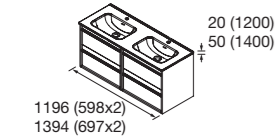

2 DRAWERS / 4 DRAWERS

	White satin	Grey satin	Black satin	Blue satin	Green satin	Red satin	Natural	Africa oak	Walnut Maya	£
600	104657	117983	104658	104659	104660	104661	104662	104663	104664	455
700	104707	117984	104708	104709	104710	104711	104712	104713	104714	496
800	104715	117985	104716	104717	104718	104719	104720	104721	104722	536
1000	104723	117986	104724	104725	104726	104727	104728	104729	104730	629
1200	104731	117987	104732	104733	104734	104735	104736	104737	104738	911
1400	104839	117988	104840	104841	104842	104843	104844	104845	104847	1106