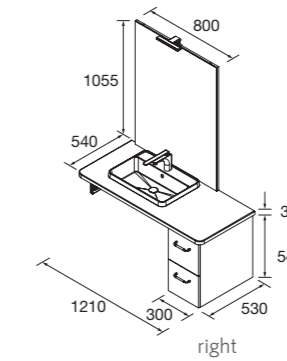

SET EASY BATH 1200 R

	Sienna Oak	Montana Oak	Walnut Maya	£
1200	119290	119291	119289	1120