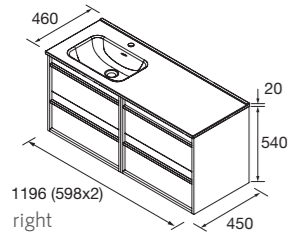

#### 4 DRAWERS WITH OFFSET BASIN

Optional: 1 trap tray (118726).

	White satin	Grey satin	Black satin	Blue satin	Green satin	Red satin	Natural	Africa oak	Walnut Maya	£
1200 R	118679	118687	118680	118681	118682	118683	118684	118685	118686	957
1200 L	118688	118696	118689	118690	118691	118692	118693	118694	118695	957