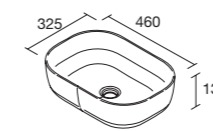

CARLA

porcelain

	Gloss white	£
460	103343	207