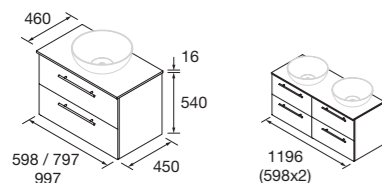

2 DRAWERS / 4 DRAWERS

	White satin	Grey satin	Green satin	Africa oak	Walnut Maya	£
600	118066	118070	118067	118068	118069	300
800	118071	118077	118072	118073	118074	371
1000	118078	118082	118079	118080	118081	444
1200	118083	118087	118084	118085	118086	614