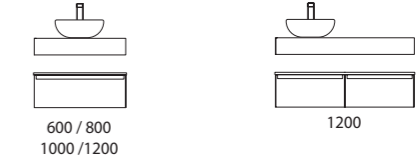

Bathroom furniture options