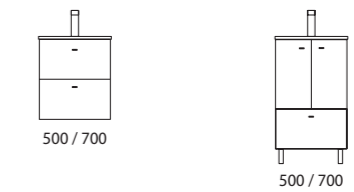

Bathroom furniture options