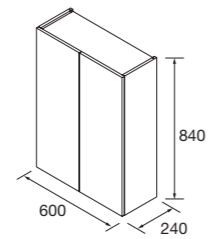

**CABINET INFINITY 60X84X24**

>|||

					£
600	106301	112579	112580	106304	217

**INFINITY TALL UNIT 30X181X24**

Adjustable wooden shelves, a set of 4 high-gloss anodized legs is included.

>||| C

					£
300	106305	112581	112582	106308	321