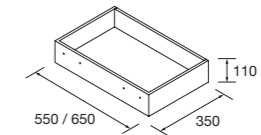

WOODEN DRAWER WITHOUT PIPE CUTOUT

	Onix	£
600	111835	51
700	113516	64