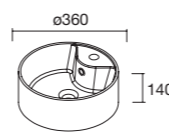

LISBOA	£
360	90771	171