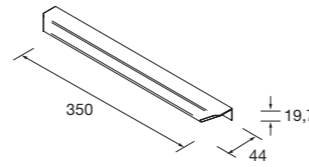

HANDLE VANN

Handles are required.

	Brushed gold	Matt black	Gloss anodized	Brushed bronze	£
350	117731	117729	117730	118581	15