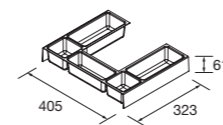

DRAWER ORGANISER

	Onix	£
323	114119	40