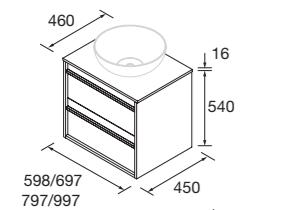

WORKTOP SET ATTILA

Composed of vanity and worktop in the same colour than vanity. Handle is in black except (*) handle in the same colour as vanity. Drawer organiser and handles are included. Countertop basin is not included.