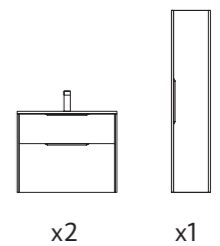

FULL SET LUVA

Composed of vanity, porcelain washbasin and mirror. Drawer organiser is included. Handles are not included and required.

2 DRAWERS / 4 DRAWERS

	White satin	Grey satin	Aqua	Walnut Maya	£
600	119850	119852	119853	119851	621
800	119854	119856	119857	119855	707
1000	119858	119860	119861	119859	811
1200	119862	119864	119865	119863	1332

4 DRAWERS WITH OFFSET BASIN

Optional: 1 trap tray (118726).

	White satin	Grey satin	Aqua	Walnut Maya	£
1200 R	119777	119779	119780	119778	1389
1200 L	119781	119783	119784	119782	1389

WASHBASIN SET LUVA

Composed of vanity and porcelain washbasin. Drawer organiser is included. Handles are not included and required.

2 DRAWERS / 4 DRAWERS

	White satin	Grey satin	Aqua	Walnut Maya	£
600	117751	119749	119750	117752	499
800	117753	119751	119752	117754	578
1000	117755	119753	119754	117756	668
1200	119761	119763	119764	119762	1148

4 DRAWERS WITH OFFSET BASIN

Optional: 1 trap tray (118726).

	White satin	Grey satin	Aqua	Walnut Maya	£
1200 R	119769	119771	119772	119770	1205
1200 L	119773	119775	119776	119774	1205

WORKTOP SET LUVA

Composed of vanity and worktop in the same colour as vanity.

Drawer organiser is included. Countertop basin is not included. Handles are not included and required.

2 DRAWERS / 4 DRAWERS

	White satin	Grey satin	Aqua	Walnut Maya	£
600	117757	119755	119756	117758	449
800	117759	119757	119758	117760	504
1000	117761	119759	119760	117762	573
1200	119765	119767	119768	119766	897

LUVA TALL UNIT

	White satin	Grey satin	Aqua	Walnut Maya	£
300	119735	119737	119738	119736	385

HANDLE VANN

Handles are required.

	Brushed gold	Matt black	Gloss anodized	Brushed bronze	£
350	117731	117729	117730	118581	15

TRAP TRAY

Siphon tray designed to maximize space

	Onix	£
179	118726	20

WOODEN DRAWER WITHOUT PIPE CUTOUT

	Onix	£
600	111835	51
700	113516	64