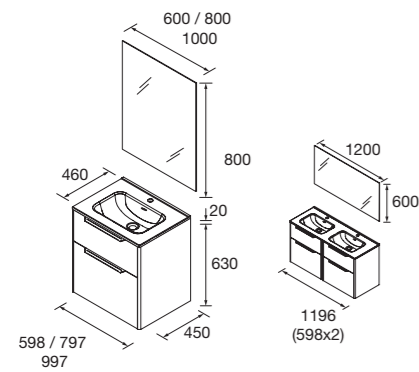

FULL SET LUVA

Composed of vanity, porcelain washbasin and mirror. Drawer organiser is included. Handles are not included and required.

2 DRAWERS / 4 DRAWERS

	White satin	Grey satin	Aqua	Walnut Maya	£
600	119850	119852	119853	119851	621
800	119854	119856	119857	119855	707
1000	119858	119860	119861	119859	811
1200	119862	119864	119865	119863	1332

4 DRAWERS WITH OFFSET BASIN

Optional: 1 trap tray (118726).

	White satin	Grey satin	Aqua	Walnut Maya	£
1200 R	119777	119779	119780	119778	1389
1200 L	119781	119783	119784	119782	1389