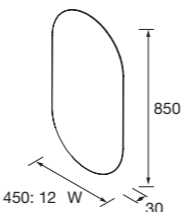

MIRROR THAIS

Vertical with LED light

	£
450	105599 286

CABINET LOIRA MIRROR DOOR

600: 1 mirror door
2 LED spotlights with switch
800: 2 mirror doors
2 LED spotlights with switch

	Gloss white	£
600	97365	222
800	97366	256