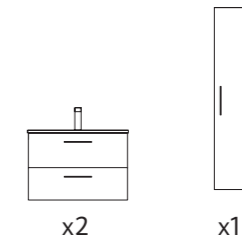

FULL SET SILANE

Composed of vanity, porcelain washbasin and mirror. Handles are not included and required

2 DRAWERS / 4 DRAWERS

	White satin	Grey satin	Green satin	Africa oak	Walnut Maya	£
600	118023	118027	118024	118025	118026	498
800	118028	118032	118029	118030	118031	565
1000	118033	118037	118034	118035	118036	670
1200	118038	118042	118039	118040	118041	1066

4 DRAWERS WITH OFFSET BASIN.

Optional: 1 trap tray (118726)

	White satin	Grey satin	Green satin	Africa oak	Walnut Maya	£
1200 R	118737	118741	118738	118739	118740	1112
1200 L	118742	118746	118743	118744	118745	1112

WASHBASIN SET SILANE

Composed of vanity and porcelain washbasin. Handle Quilt black matt is included.

2 DRAWERS / 4 DRAWERS

	White satin	Grey satin	Green satin	Africa oak	Walnut Maya	£
600	118043	118047	118044	118045	118046	386
800	118048	118052	118049	118050	118051	444
1000	118056	118060	118057	118058	118059	534
1200	118061	118065	118062	118063	118064	915

4 DRAWERS WITH OFFSET BASIN

Optional: 1 trap tray (118726).

	White satin	Grey satin	Green satin	Africa oak	Walnut Maya	£
1200 R	118727	118731	118728	118729	118730	961
1200 L	118732	118736	118733	118734	118735	961

WORKTOP SET SILANE

Composed of vanity and worktop in the same colour as vanity. Countertop basin is not included. Handle Quilt black matt is included.

2 DRAWERS / 4 DRAWERS

	White satin	Grey satin	Green satin	Africa oak	Walnut Maya	£
600	118066	118070	118067	118068	118069	300
800	118071	118077	118072	118073	118074	371
1000	118078	118082	118079	118080	118081	444
1200	118083	118087	118084	118085	118086	614

SILANE TALL UNIT

Handles are not included and required

	White satin	Grey satin	Green satin	Africa oak	Walnut Maya	£
300	113639	118019	113640	113641	113642	281

HANDLE QUILT

Handles are required.

	Matt anodized	Matt black	£
	113508	113509	30