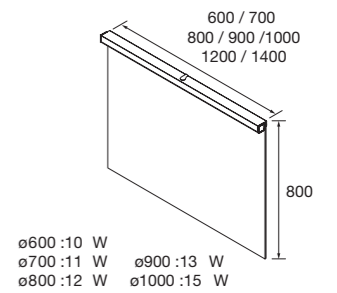

See our guide to worktopdrill holes

All prices are inclusive of VAT