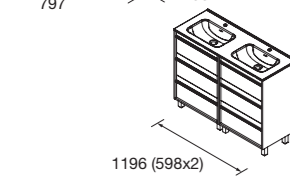

3 DRAWERS / 6 DRAWERS

4 / 8 black legs set of 100 mm is included.

	White satin	Grey satin	Black satin	Blue satin	Green satin	Red satin	Natural	Africa oak	Walnut Maya	£
600	105104	118001	105105	105106	105107	105108	105109	105110	105111	612
800	105112	118002	105113	105114	105115	105116	105117	105118	105119	688
1000	105120	118003	105121	105122	105123	105124	105125	105126	105127	884
1200	105128	118004	105129	105130	105131	105132	105133	105134	105135	1224