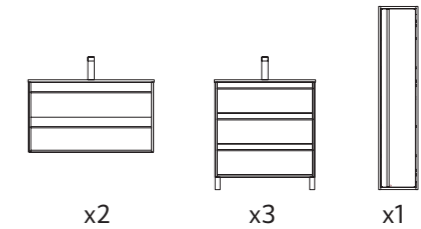

PLINTH ATTILA

	White satin	Grey satin	Black satin	Blue satin	Green satin	Red satin	Natural	Africa oak	Walnut Maya	£
600	104517	118097	104518	104519	104520	104521	104522	104523	104524	38
800	104567	118098	104568	104569	104570	104571	104572	104573	104574	39
1000	104584	118100	104585	104586	104587	104588	104589	104590	104591	41

TRAP TRAY

Siphon tray designed to maximize space

	Onix	£
179	118726	20

WOODEN DRAWER WITHOUT PIPE CUTOUT

	Onix	£
600	111835	51
700	113516	64

	LISBOA	£
360	90771	171

	CARLA	£
460	103343	207

	VARMEGA	£
500	24553	230

	KANDY	£
360	91489	278

	ALTIRO	£
390	24555	290

	LOKUM	£
400	87734	297