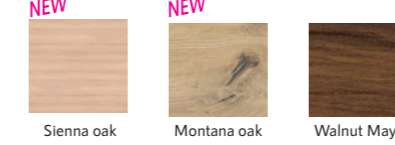

Bathroom furniture options

• SILANE page. 28

Monocolours

Laminated

Bathroom furniture options

• DOMUS page. 74

Monocolours

Laminated