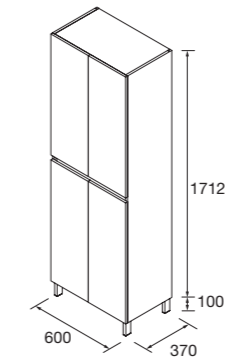

INFINITY TALL UNIT 60X181X37

Adjustable wooden shelves, a set of 4 high-gloss anodized legs is included.

>|||

					£
600	106307	112585	112586	106310	447