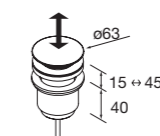

CLICKER VALVE FLOW

Chrome	£
102304	76