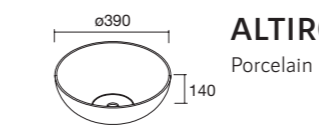

WOODEN DRAWER WITHOUT PIPE CUTOUT