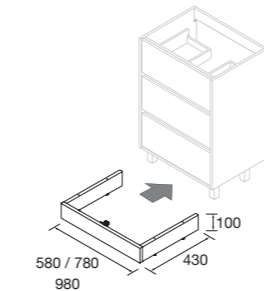

PLINTH ATTILA

	White satin	Grey satin	Black satin	Blue satin	Green satin	Red satin	Natural	Africa oak	Walnut Maya	£
600	104517	118097	104518	104519	104520	104521	104522	104523	104524	38
800	104567	118098	104568	104569	104570	104571	104572	104573	104574	39
1000	104584	118100	104585	104586	104587	104588	104589	104590	104591	41

TRAP TRAY

Siphon tray designed to maximize space

	Onix	£
179	118726	20