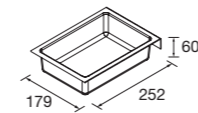

TRAP TRAY

Siphon tray designed to maximize space

	Onix	£
179	118726	20