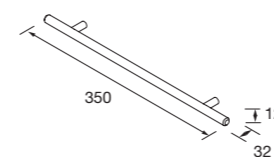

HANDLE MARVILLE

			£
350	94030	66505	14