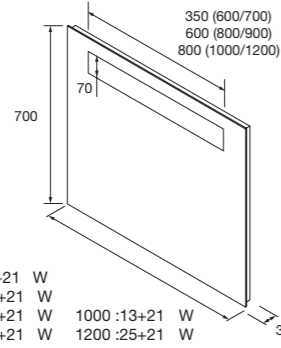

	£
600	97309 228
700	97311 240
800	97313 247
900	97314 266
1000	97315 289
1200	97316 334

600 :7+21 W  
700 :10+21 W  
800 :11+21 W 1000 :13+21 W  
900 :12+21 W 1200 :25+21 W

**MIRROR LINIIA**

Horizontal mirror with top and bottom LED lighting