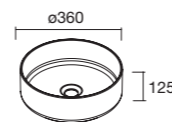

KANDY

Porcelain

	Gloss white	£
360	91489	278