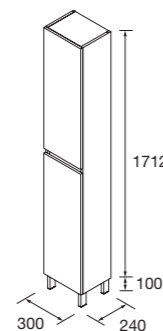

**CABINET INFINITY 60X84X24**

>|||

					£
600	106301	112579	112580	106304	217

**INFINITY TALL UNIT 30X181X24**

Adjustable wooden shelves, a set of 4 high-gloss anodized legs is included.

>||| C

					£
300	106305	112581	112582	106308	321