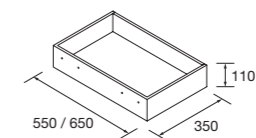

WOODEN DRAWER WITHOUT PIPE CUTOUT

	Onix	£
600	111835	51
700	113516	64