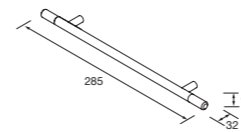

DRAWER ORGANISER

	Onix	£
323	114119	40