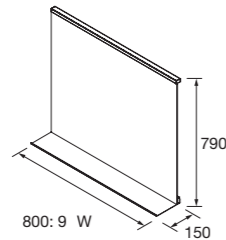

MIRROR BECKET

Horizontal with LED light
Black bottom shelf included

	£
800	105600 282