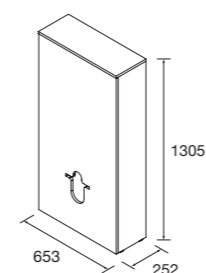

WC UNIT

Module to cover the cistern. It is supplied in a kit

			£
650	87798	106295	171