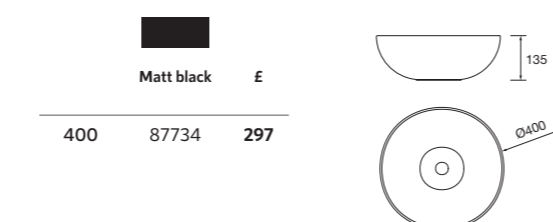

Matt black		£
400	87734	297