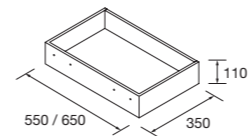

WOODEN DRAWER WITHOUT PIPE CUTOUT

	Onix	£
600	111835	51

LISBOA

porcelain

	Gloss white	£
360	90771	171