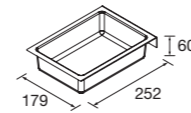

TRAP TRAY

Siphon tray designed to maximize space

	Onix	£
179	118726	20