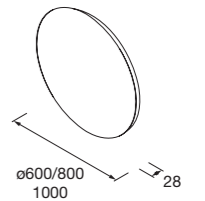

MIRROR OPTIMUS

Mirror and wall lamp Optimus.
LED light

		£
600	106045	260
700	106046	268
800	106047	278
900	106048	291
1000	106049	304
1200	106050	472
1400	106051	493