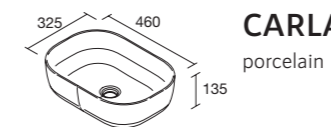

WOODEN DRAWER WITHOUT PIPE CUTOUT