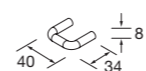

HANDLE SOFT

	Matt anodized	Matt brown	€
119037	119038	7