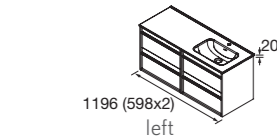

4 DRAWERS WITH OFFSET BASIN

Optional: 1 trap tray (118726).

	White satin	Grey satin	Black satin	Blue satin	Green satin	Red satin	Natural	Africa oak	Walnut Maya	£
1200 R	118679	118687	118680	118681	118682	118683	118684	118685	118686	957
1200 L	118688	118696	118689	118690	118691	118692	118693	118694	118695	957