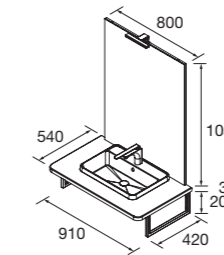

### SET EASY BATH 900

- Countertop made of MDF panel with 3D sienna oak, montana oak and walnut maya finish (dimensions 910x540x30 mm).
- Semi-recessed basin in Mineral Solid (dimensions 550x390x35 mm).
- 2 metal supports with white lacquer finish, including integrated towel rail.
- Panoramic mirror (dimensions 800x1055x20 mm)
- LED light fixture.