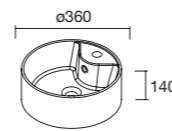

WOODEN DRAWER WITHOUT PIPE CUTOUT

	Onix	£
600	111835	51

LISBOA

porcelain

	Gloss white	£
360	90771	171