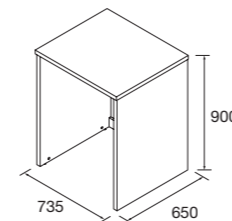

LAUNDRY

	White Gloss	Africa oak	£
735	114807	114806	354

E-05 5