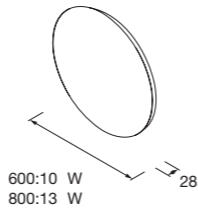

Horizontal with LED light  
Black bottom shelf included

	£
800	105600 282

**MIRROR NORA**

Circular shape with LED light

	£
600	105597 263
800	97307 286

**CABINET LOIRA**

600: 1 glossy white door  
2 LED spotlights with switch  
800: 2 doors glossy white  
2 LED spotlights with switch