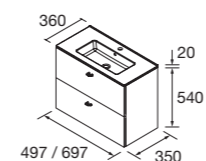

WASHBASIN SET INARA

Composed of vanity and porcelain washbasin. Handles black are included.

2 DRAWERS

	White Gloss	White satin	Natural	Africa oak	€
500	113673	113674	113676	113675	475
700	113677	113678	113680	113679	504