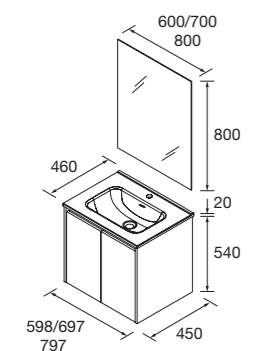

FULL SET NOJA

Composed of vanity, porcelain washbasin and mirror. 1400 mineral load washbasin.