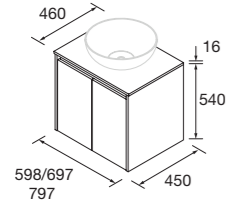

WORKTOP SET NOJA

Composed of vanity and worktop in the same colour as vanity. Countertop basin is not included