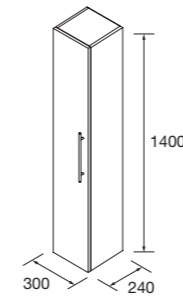

SILANE TALL UNIT

Handles are not included and required

	White satin	Grey satin	Green satin	Africa oak	Walnut Maya	£
300	113639	118019	113640	113641	113642	281

HANDLE QUILT

Handles are required.

	Matt anodized	Matt black	£
	113508	113509	30