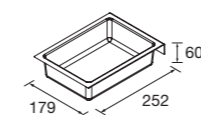

TRAP TRAY

Siphon tray designed to maximize space

	Onix	£
179	118726	20