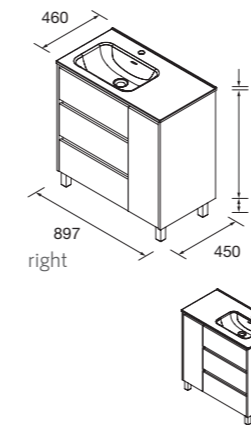

3 DRAWERS + 1 DOOR

4 anodized glossy legs set of 100 mm is included.

	White Gloss	White satin	Grey satin	Black satin	Blue satin	Green satin	Red satin	£
900 R	118129	118130	118138	118131	118132	118133	118134	675
900 L	118139	118140	118148	118141	118142	118143	118144	675
	Natural	Africa oak	Walnut Maya	£				
900 R	118135	118136	118137	675				
900 L	118145	118146	118147	675