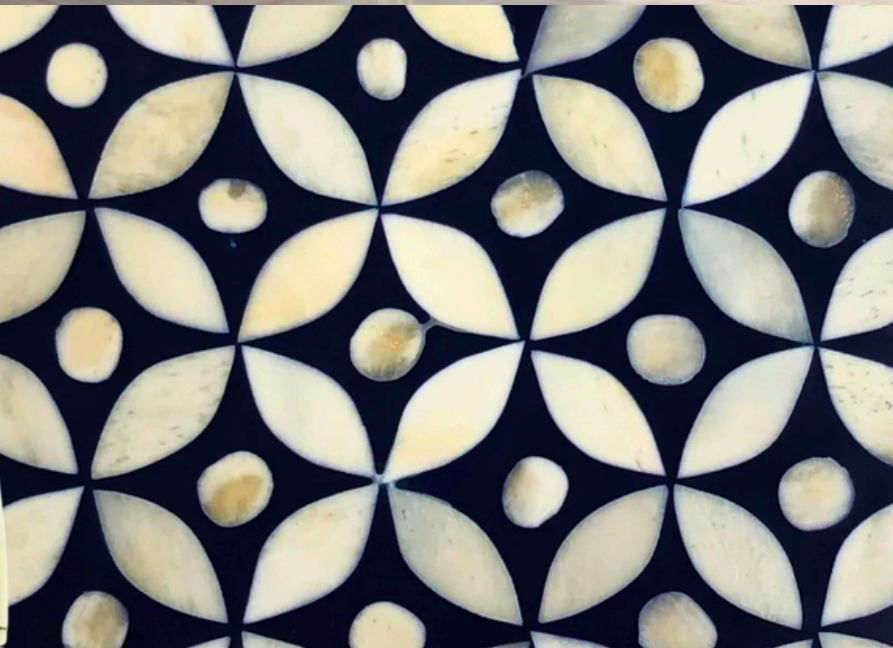

**ARTISAN-CRAFTED
CUSTOM HEADBOARD
WITH BONE & RESIN AND
WOOD DETAILING**