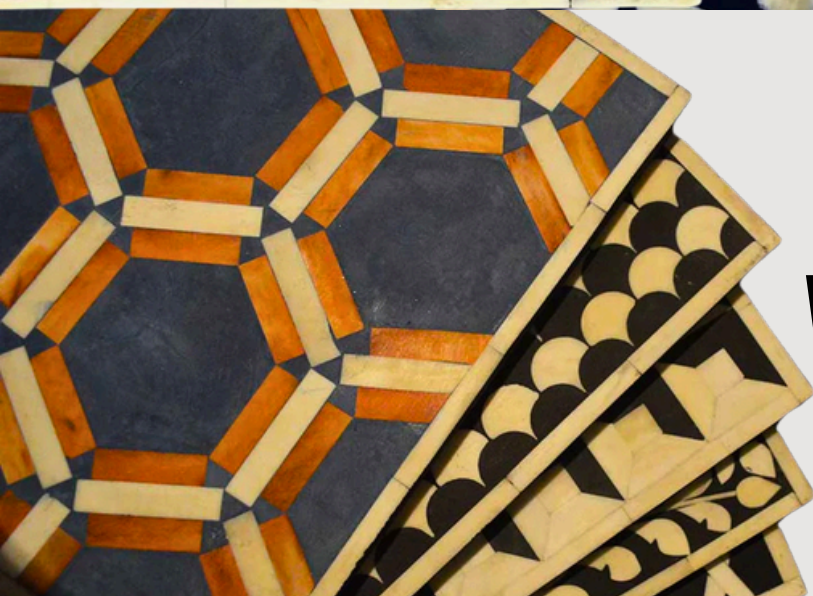

**ARTISAN-CRAFTED  
ROUND TABLE WITH  
RESIN & BONE INLAY  
EDGE**

**EVERY CURVE AND SWIRL IS ONE-OF-A-KIND - JUST LIKE YOUR SPACE.  
DIMENSIONS: CUSTOMIZABLE**

**ArtisanNest**

**ArtisaNest**

**ARTISAN-CRAFTED  
CUSTOM HEADBOARD  
WITH BONE & RESIN AND  
WOOD DETAILING**

# ARTISAN-CRAFTED RESIN & BONE HALL TABLE

A marriage of organic allure and modern precision, this handmade hall table blends bone and resin into a functional sculpture designed for your space.

Perfect for entryways, corridors, or as a striking accent in living areas, its sleek silhouette is framed by a bold resin and bone inlay, where creamy natural fragments meld with vivid or muted resin hues, tailored to your vision.