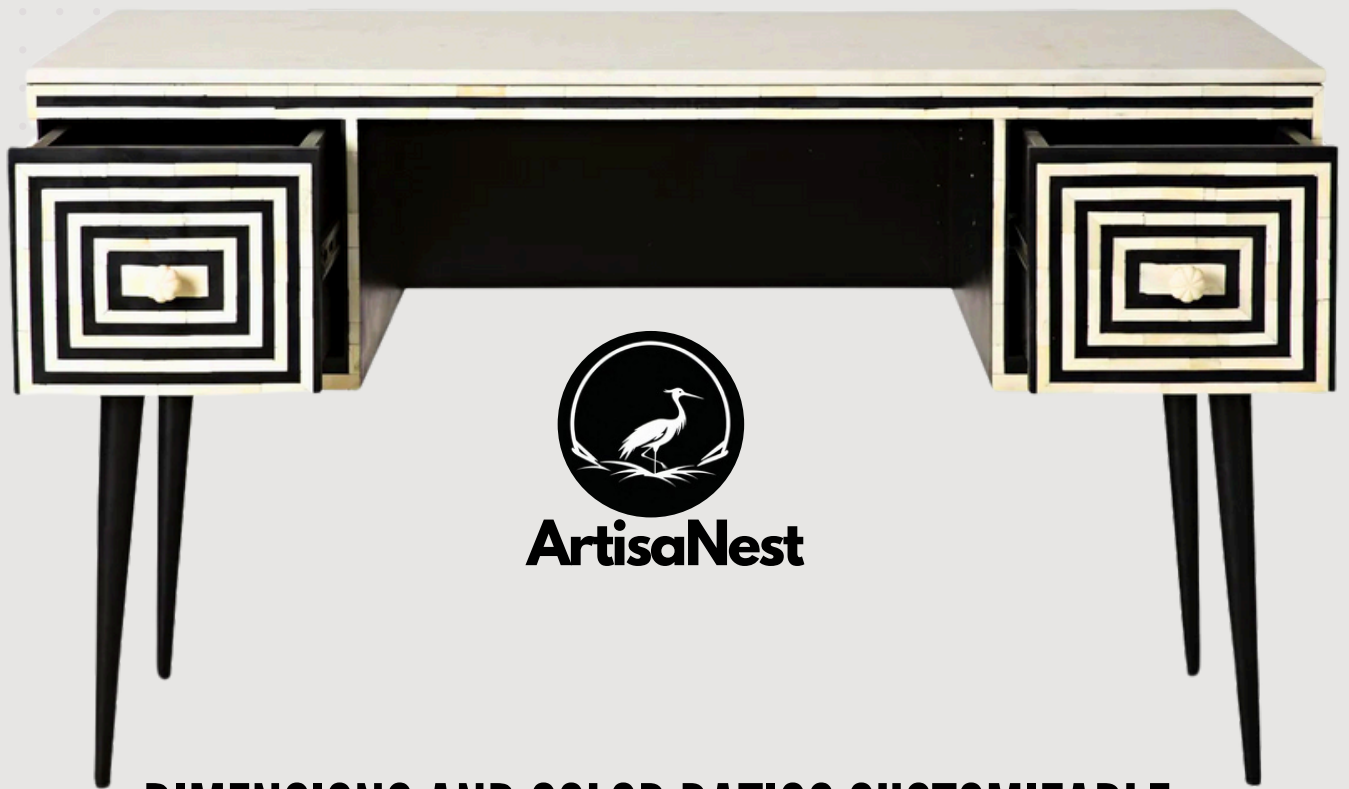

ArtisaNest

**STEP INTO A WORLD WHERE
CRAFTSMANSHIP MEETS HERITAGE**

ARTISAN-CRAFTED BONE & BLACK RESIN DESK

Organic Contrast, Timeless Design
Introducing a striking fusion of natural elegance and contemporary artistry, this handmade bone and black resin desk redefines modern sophistication.

Timeless Design
ORGANIC CONTRAST

DIMENSIONS AND COLOR RATIOS CUSTOMIZABLE

~~~~~  
**SHARE YOUR VISION, AND WE'LL BRING IT TO LIFE.**

**This handmade bone and black resin desk is tailored to your space and style, offering fully customizable dimensions and adjustable color balance to harmonize with your interior. Choose the dominance of warm, earthy bone tones or the depth of bold black resin, or blend both in a bespoke ratio that reflects your aesthetic.**

# ARTISAN-CRAFTED GEOMETRIC BONE & RESIN SIDE TABLE

A sculptural fusion of precision and artistry, this handmade geometric side table marries sharp, modern lines with the organic allure of bone-toned and inky black resin. Inspired by architectural forms, its faceted edges and symmetrical planes create a striking visual rhythm, while the resin inlay adds depth with swirling, marbled textures that soften the structured silhouette.

# ARTISAN-CRAFTED MOORISH-INSPIRED BONE & RESIN MIRROR FRAME

Embody the opulence of Al-Andalus with this handmade Moorish-style mirror frame, where bone and resin intertwine to celebrate the grandeur of Islamic art. Meticulously crafted, the frame features intricate arabesque patterns, interlacing geometric motifs, and delicate floral flourishes, all inspired by historic Moorish architecture.