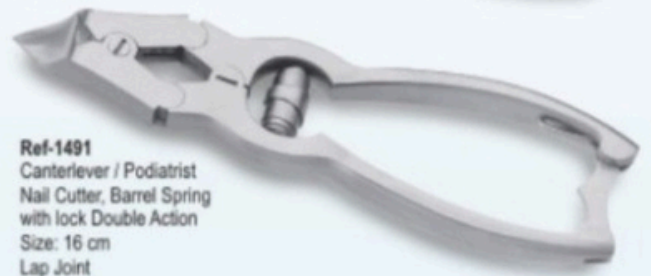

Ref-1490
Canterlever / Podiatrist
Nail Cutter, Barrel Spring
with lock Double Action
Size: 16 cm
Lap Joint

Ref-1491
Canterlever / Podiatrist
Nail Cutter, Barrel Spring
with lock Double Action
Size: 16 cm
Lap Joint