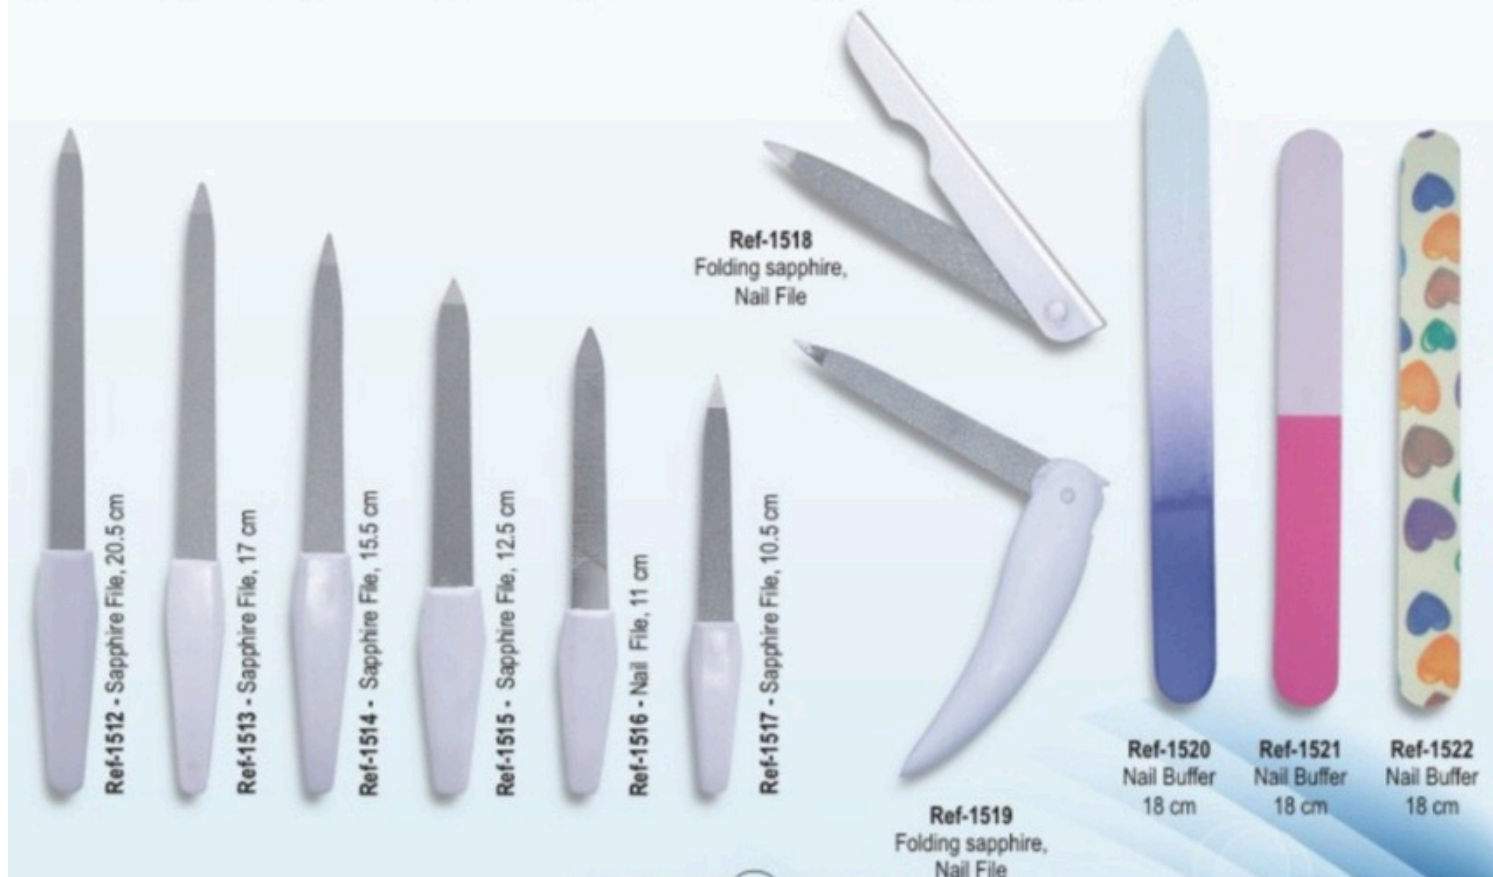

Ref-1487
Ingrown Nail Cutter
Double Spring
Size: 12 cm
Box Joint

Ref-1492
Professional Toe Nail Nipper
Double Spring Double Action
Size: 16 cm

Titanium Coated Multicolor Coated

NAIL FILES

Ref-1501 Sapphire File 20 cm
Ref-1502 Toe Nail File 20 cm
Ref-1503 Toe Nail File 20 cm
Ref-1504 Nail File 20 cm
Ref-1505 Sapphire File 13 cm
Ref-1506 Nail File 9 cm
Ref-1507 Nail File 9 cm
Ref-1508 Nail File 13 cm
Ref-1509 Nail File 17.5 cm
Ref-1510 Nail File
Ref-1511 Callus Rasp