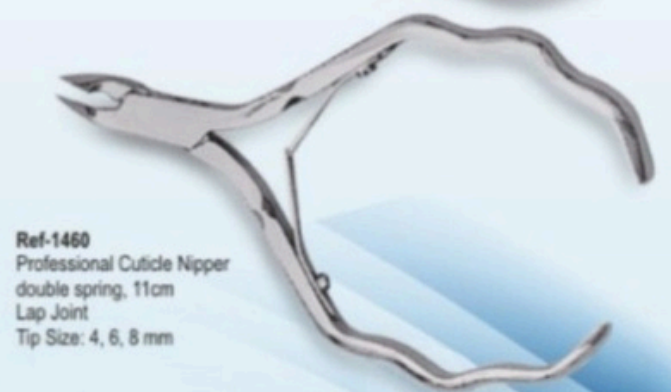

Ref-1454
Professional Cuticle Nipper
single spring, 10 cm
Box Joint
Tip Size: 4, 6, 8, 10 mm

Ref-1459
Cuticle Nipper Square handle
10cm , Box Joint
Tip Size: 4, 6, 8 mm

Ref-1455
Professional Cuticle Nipper
Roller spring, 10cm
Box Joint
Tip Size: 4, 6, 8 mm