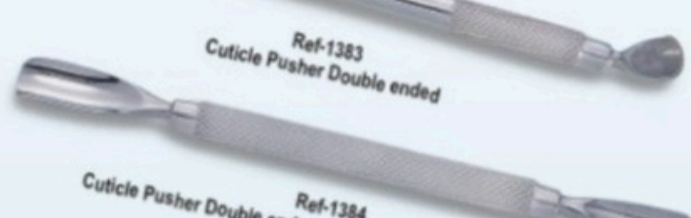

MANICURE INSTRUMENTS

Ref-1386
Cuticle Pusher, Double ended

Ref-1387
Cuticle Pusher & Pterygium Remover

Ref-1388
Cuticle Pusher & Knife

Ref-1389
Cuticle & Nail Pusher 10 cm

Ref-1390
Cuticle Pusher, Double ended