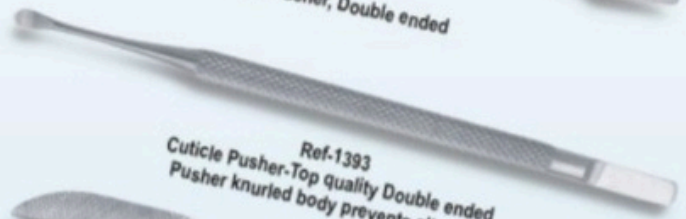

Ref-1393
Cuticle Pusher-Top quality Double ended
Pusher knurled body prevents slipping